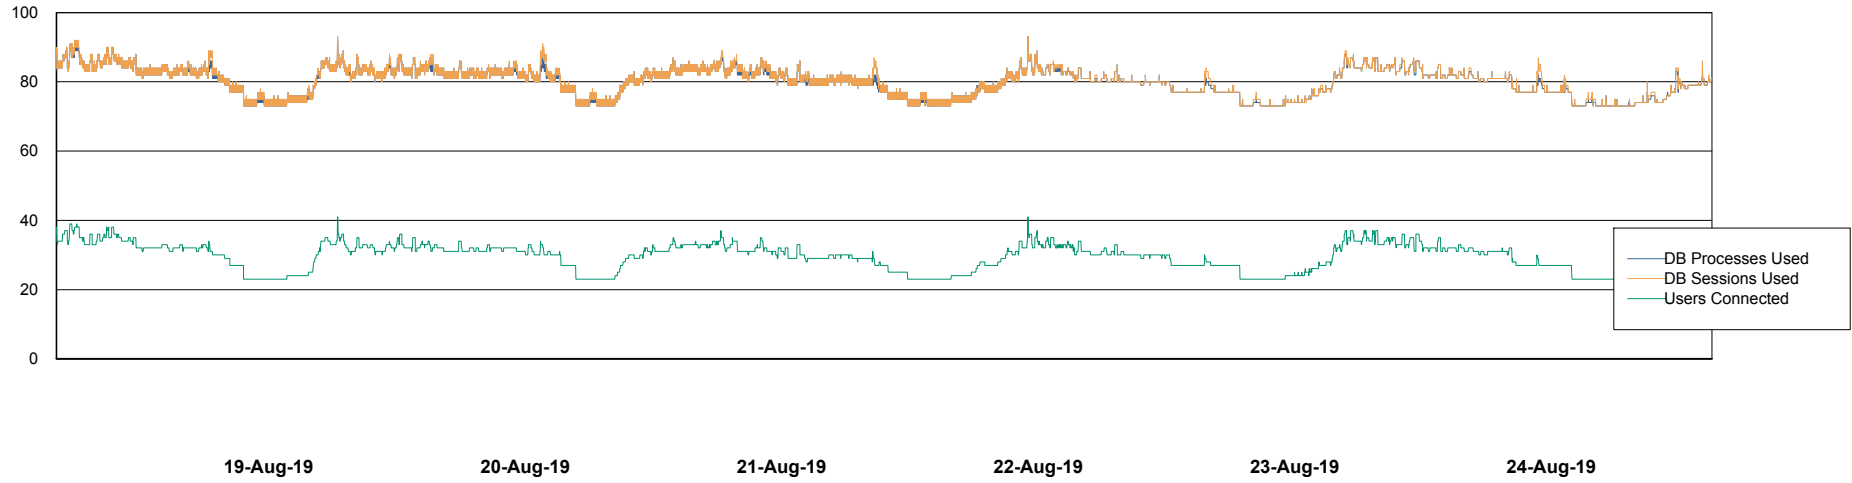

Harddisk Usage WBL_PRD_ORACLE2

	Free disk space on c: (%)	Total disk space on c: (Gb)	Free disk space on d: (%)	Total disk space on d: (Gb)	Free disk space on e: (%)	Total disk space on e: (Gb)	Free disk space on f: (%)	Total disk space on f: (Gb)
24-Aug-19	71	120	87	200	87	200	95	200
23-Aug-19	71	120	87	200	87	200	95	200
22-Aug-19	71	120	87	200	87	200	95	200
21-Aug-19	71	120	87	200	87	200	96	200
20-Aug-19	71	120	87	200	87	200	96	200
19-Aug-19	71	120	87	200	87	200	96	200
18-Aug-19	71	120	87	200	87	200	96	200

Weekly SLA Customer Report

Customer WBL_Production
Database ID 40

Database Performance WBLDB_Production

Weekly SLA Customer Report

Customer WBL_Production
Database ID 40

Database Performance WBLDB_Standby

Weekly SLA Customer Report