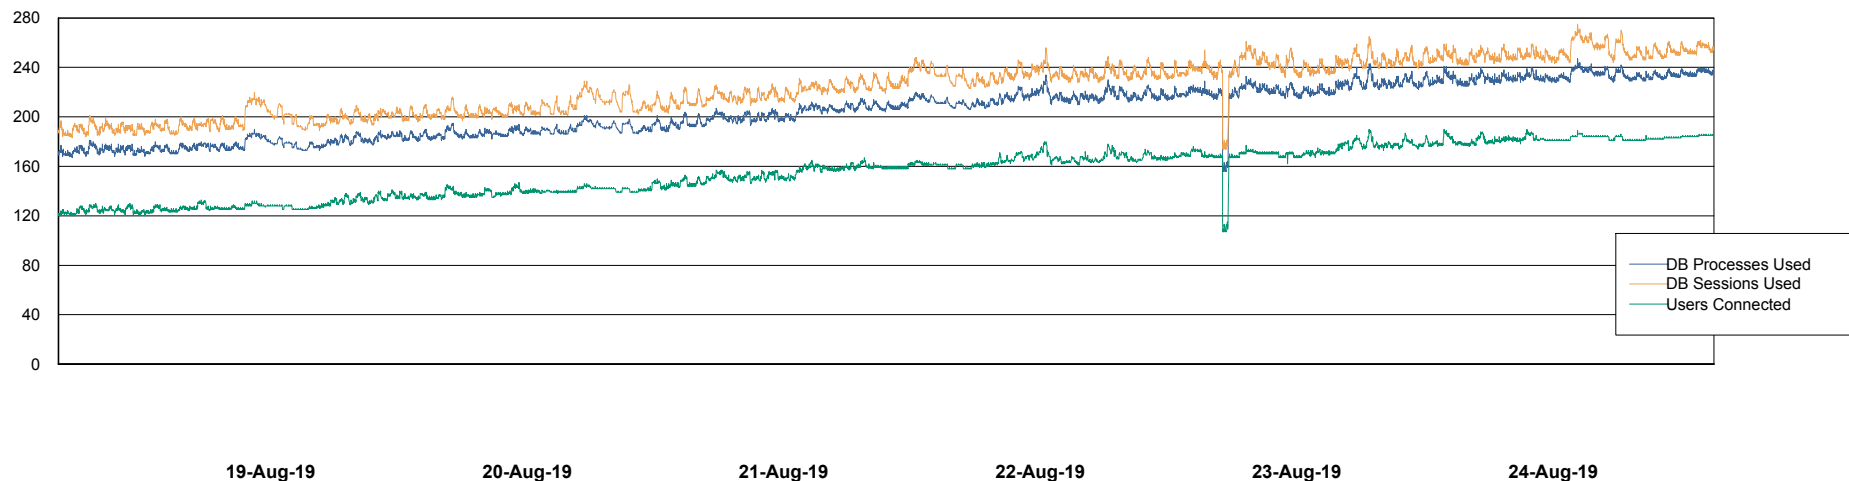

Weekly SLA Customer Report

Customer VOS_Production
Database ID 68

Database Performance VOSBIDB_Production

Weekly SLA Customer Report

Customer VOS_Production
Database ID 68

Database Performance VOSDB_Production

Weekly SLA Customer Report

Customer VOS_Production
Database ID 68

Database Performance VOSDB_Standby

Weekly SLA Customer Report

Customer VOS_Production
Database ID 68

DATABASE SIZE VOSBIDB_Production

Database growth over last month