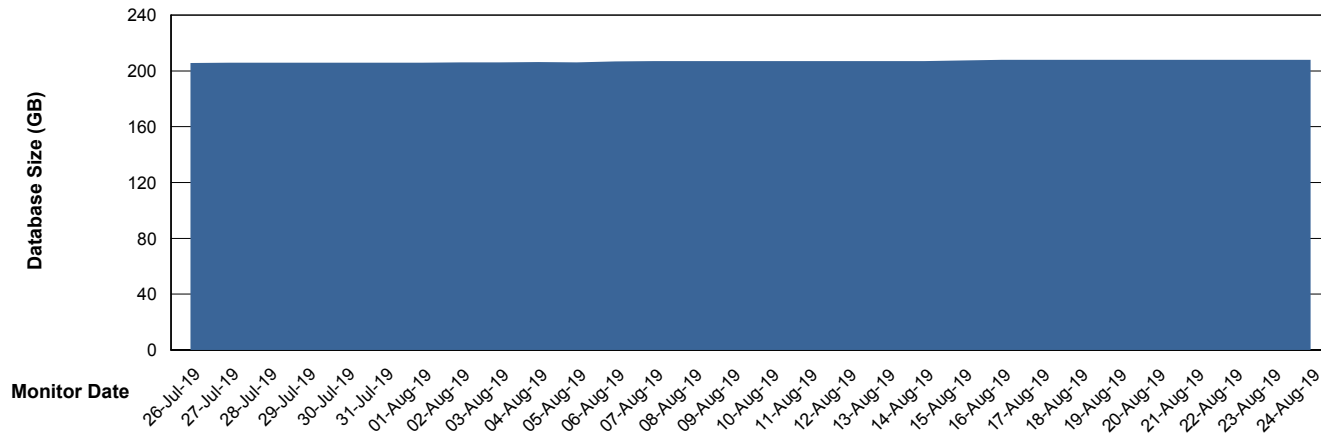

DATABASE SIZE VOSDB_Production

Database growth over last month