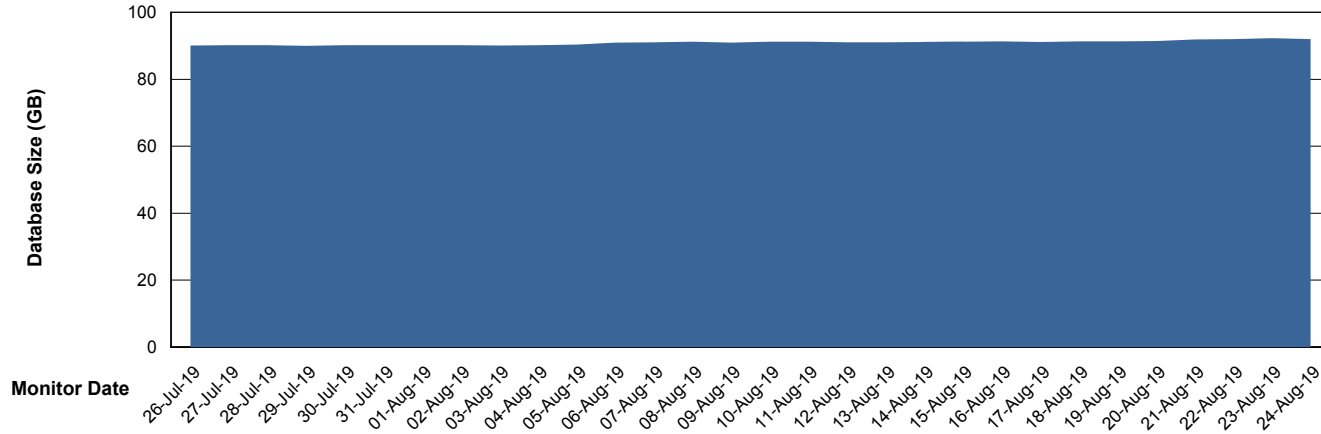

Weekly SLA Customer Report

Customer VOS_Production
Database ID 68

Database Performance VOSDB_Standby

Weekly SLA Customer Report

Customer VOS_Production
Database ID 68

DATABASE SIZE VOSBIDB_Production

Database growth over last month

DATABASE SIZE VOSDB_Production

Database growth over last month

Weekly SLA Customer Report

Customer VOS_Production
Database ID 68

Database Tablespace VOSBIDB_Production

Date	Tablespace Name	Filesize (Gb)	Usedsize (Gb)	Percentage free
24-Aug-19	ABSDATA	44	36	18
	INDX	62	52	16
23-Aug-19	ABSDATA	44	36	18
	INDX	62	52	16
22-Aug-19	ABSDATA	44	35	20
	INDX	62	52	16
21-Aug-19	ABSDATA	44	35	20
	INDX	62	52	16
20-Aug-19	ABSDATA	44	35	20
	INDX	62	52	16
19-Aug-19	ABSDATA	44	35	20
	INDX	62	52	16
18-Aug-19	ABSDATA	44	35	20
	INDX	62	52	16