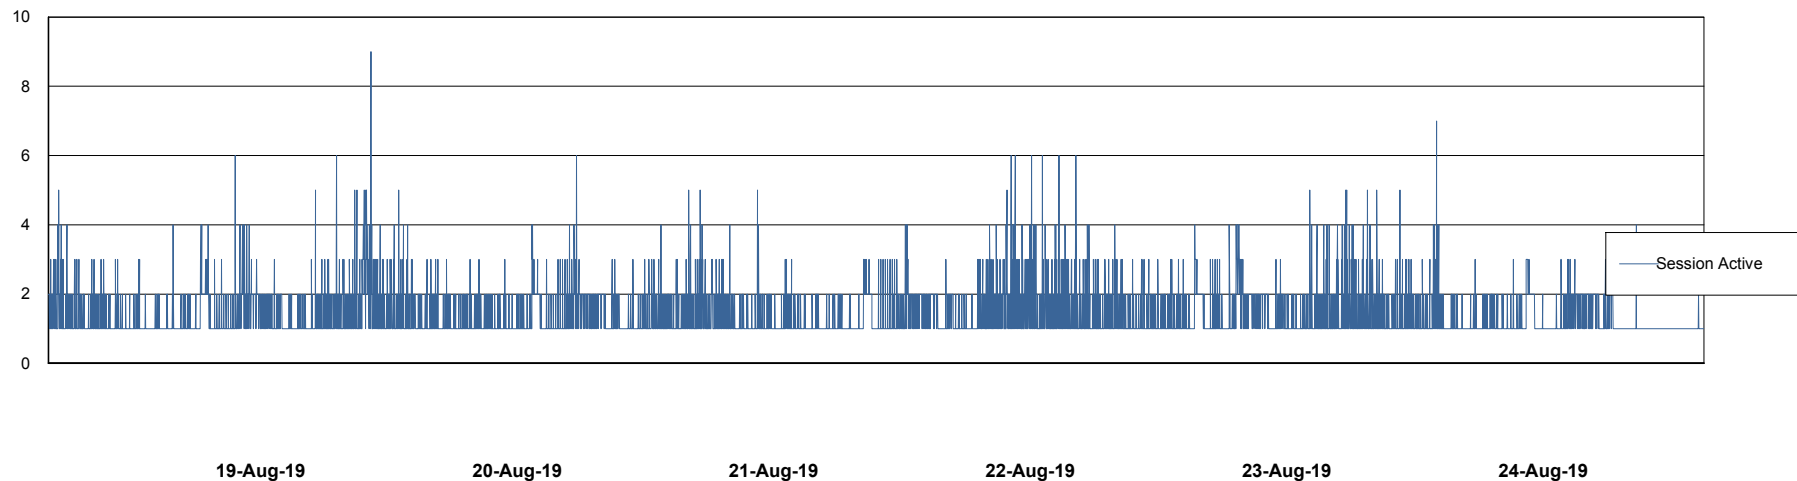

Weekly SLA Customer Report

Customer VOS_Production
Database ID 68

Database Performance VOSBIDB_Production

Weekly SLA Customer Report

Customer VOS_Production
Database ID 68

Database Performance VOSDB_Production

Weekly SLA Customer Report

Customer VOS_Production
Database ID 68

Database Performance VOSDB_Standby

Weekly SLA Customer Report

Customer VOS_Production
Database ID 68

DATABASE SIZE VOSBIDB_Production

Database growth over last month