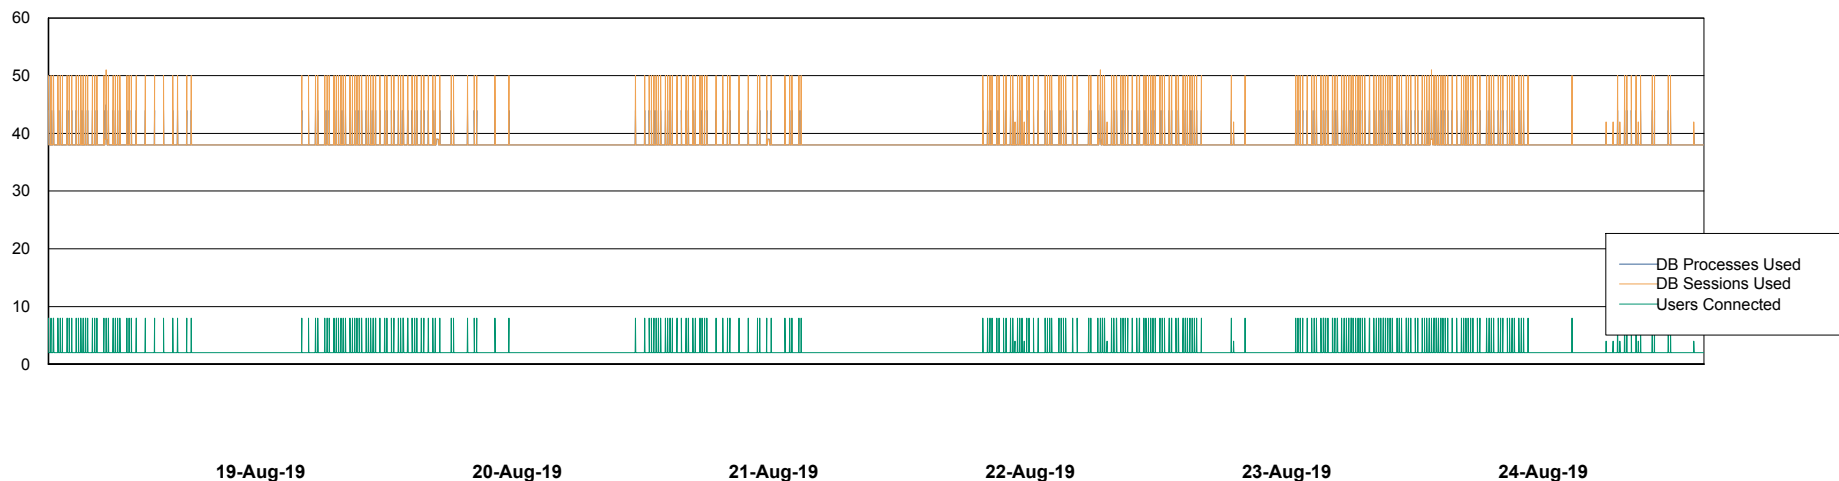

Weekly SLA Customer Report

Customer VOS_Production
Database ID 68

Database Performance VOSBIDB_Production

Weekly SLA Customer Report

Customer VOS_Production
Database ID 68

Database Performance VOSDB_Production

Weekly SLA Customer Report

Customer VOS_Production
Database ID 68

Database Performance VOSDB_Standby

Weekly SLA Customer Report

Customer VOS_Production
Database ID 68

DATABASE SIZE VOSBIDB_Production

Database growth over last month