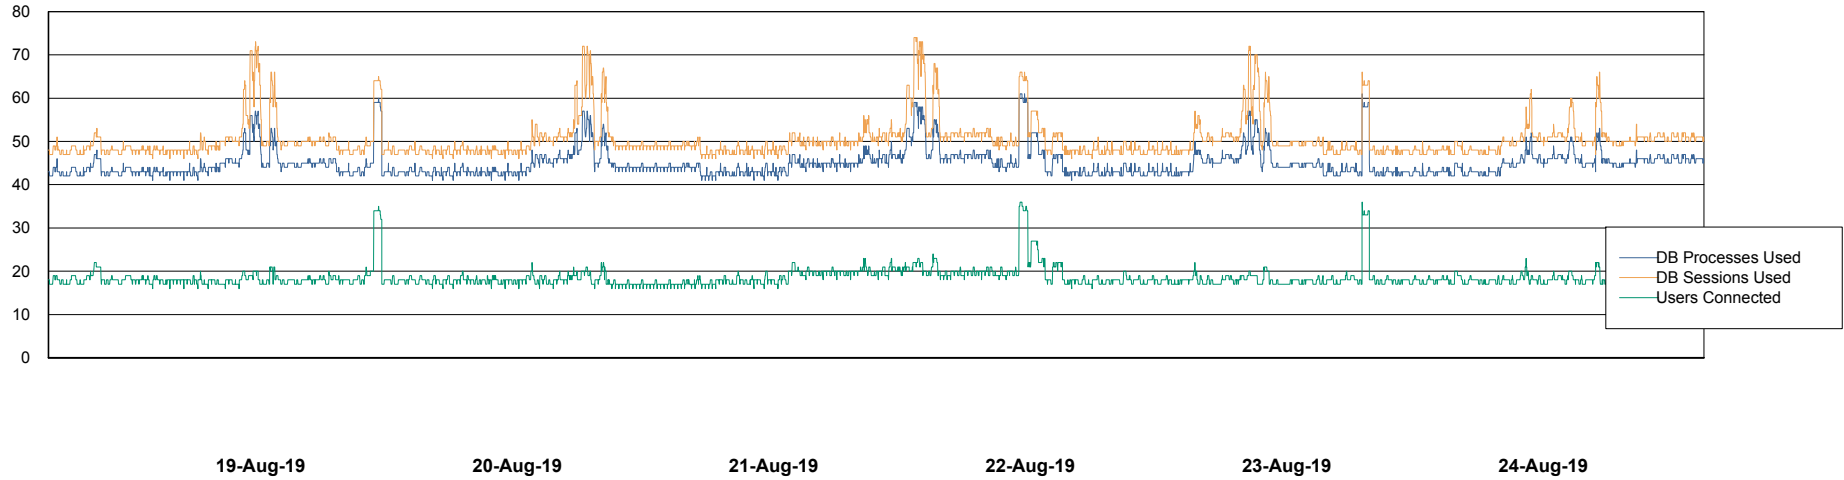

Database Performance VOSBIDB_Production