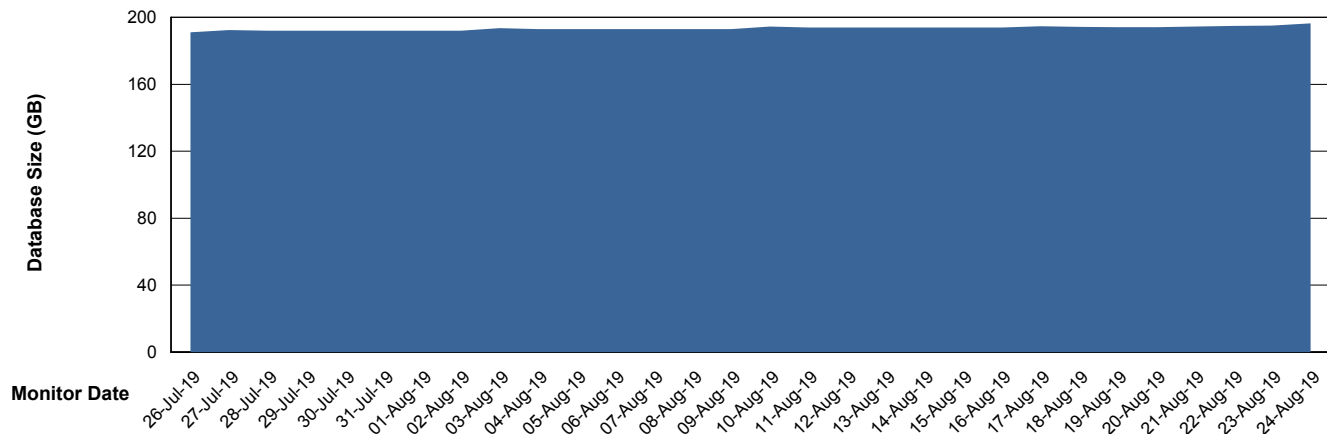

Weekly SLA Customer Report

Customer VEN_Production
Database ID 35

Database Performance VENDB_BI

Weekly SLA Customer Report

Customer VEN_Production
Database ID 35

DATABASE SIZE ABSVEN06 Primary DB 2019

Database growth over last month

DATABASE SIZE VENDB_BI

Database growth over last month

Weekly SLA Customer Report

Customer VEN_Production
Database ID 35

Database Tablespace ABSVEN06 Primary DB 2019

Date	Tablespace Name	Filesize (Gb)	Usedsize (Gb)	Percentage free
24-Aug-19	ABSDATA	108	92	15
	INDX	112	95	15
23-Aug-19	ABSDATA	108	92	15
	INDX	112	95	15
22-Aug-19	ABSDATA	108	92	15
	INDX	112	95	15
21-Aug-19	ABSDATA	108	92	15
	INDX	112	95	15
20-Aug-19	ABSDATA	108	92	15
	INDX	112	95	15
19-Aug-19	ABSDATA	108	92	15
	INDX	112	95	15
18-Aug-19	ABSDATA	108	92	15
	INDX	112	95	15