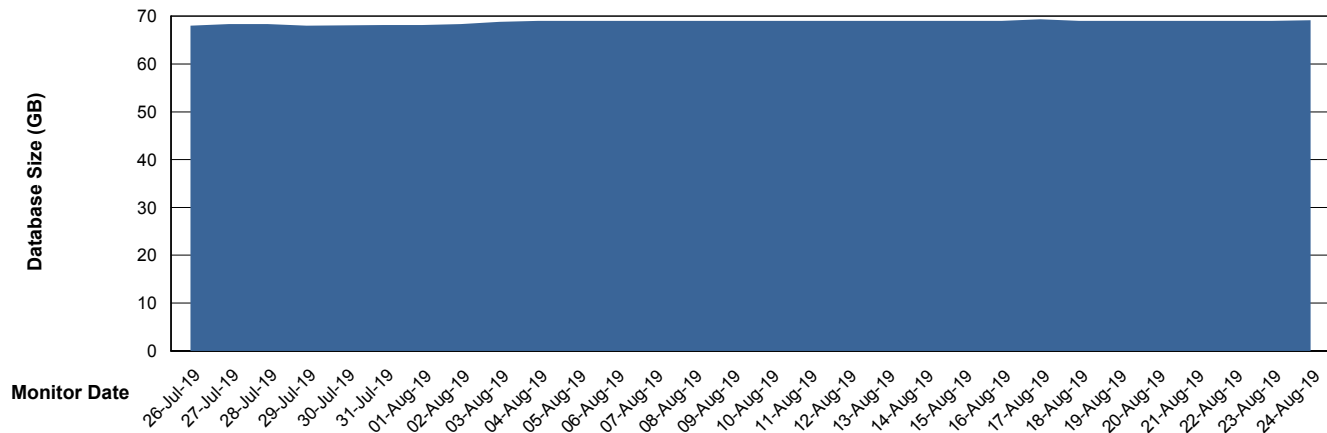

Weekly SLA Customer Report

Customer VEN_Production
Database ID 35

Database Performance VENDB_BI

Weekly SLA Customer Report

Customer VEN_Production
Database ID 35

DATABASE SIZE ABSVEN06 Primary DB 2019

Database growth over last month

DATABASE SIZE VENDB_BI

Database growth over last month

Weekly SLA Customer Report

Customer VEN_Production
Database ID 35

Database Tablespace ABSVEN06 Primary DB 2019

Date	Tablespace Name	Filesize (Gb)	Usedsize (Gb)	Percentage free
24-Aug-19	ABSDATA	108	92	15
	INDX	112	95	15
23-Aug-19	ABSDATA	108	92	15
	INDX	112	95	15
22-Aug-19	ABSDATA	108	92	15
	INDX	112	95	15
21-Aug-19	ABSDATA	108	92	15
	INDX	112	95	15
20-Aug-19	ABSDATA	108	92	15
	INDX	112	95	15
19-Aug-19	ABSDATA	108	92	15
	INDX	112	95	15
18-Aug-19	ABSDATA	108	92	15
	INDX	112	95	15