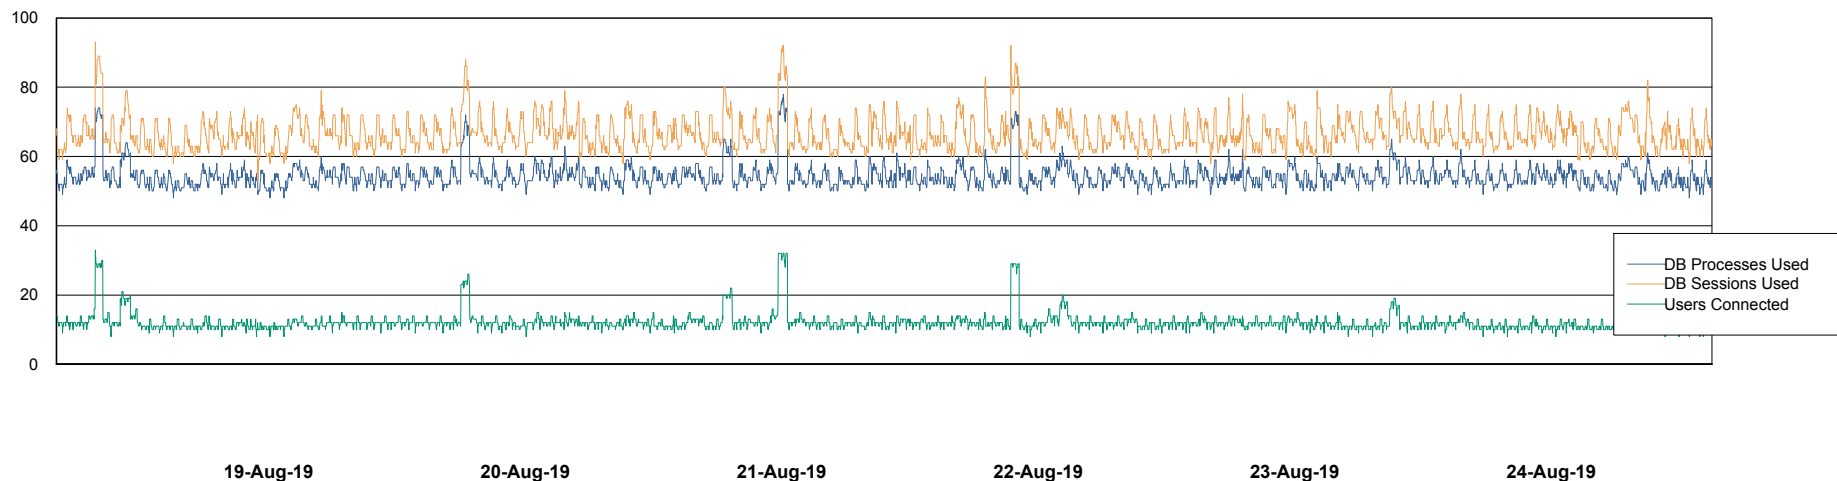

Database Performance VENDB_BI