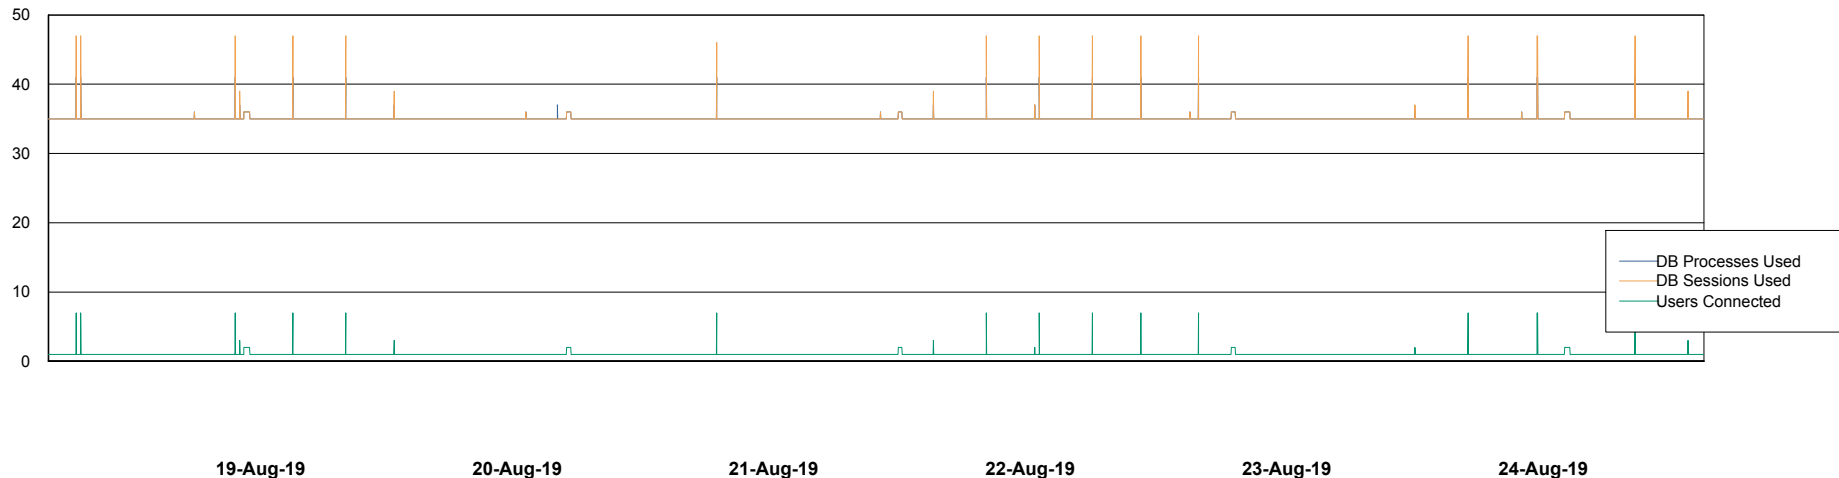

Weekly SLA Customer Report

Customer VEN_Production
Database ID 35

Database Performance ABSVEN06 Primary DB 2019

Weekly SLA Customer Report

Customer VEN_Production
Database ID 35

Database Performance ABSVEN07 Standby DB 2019