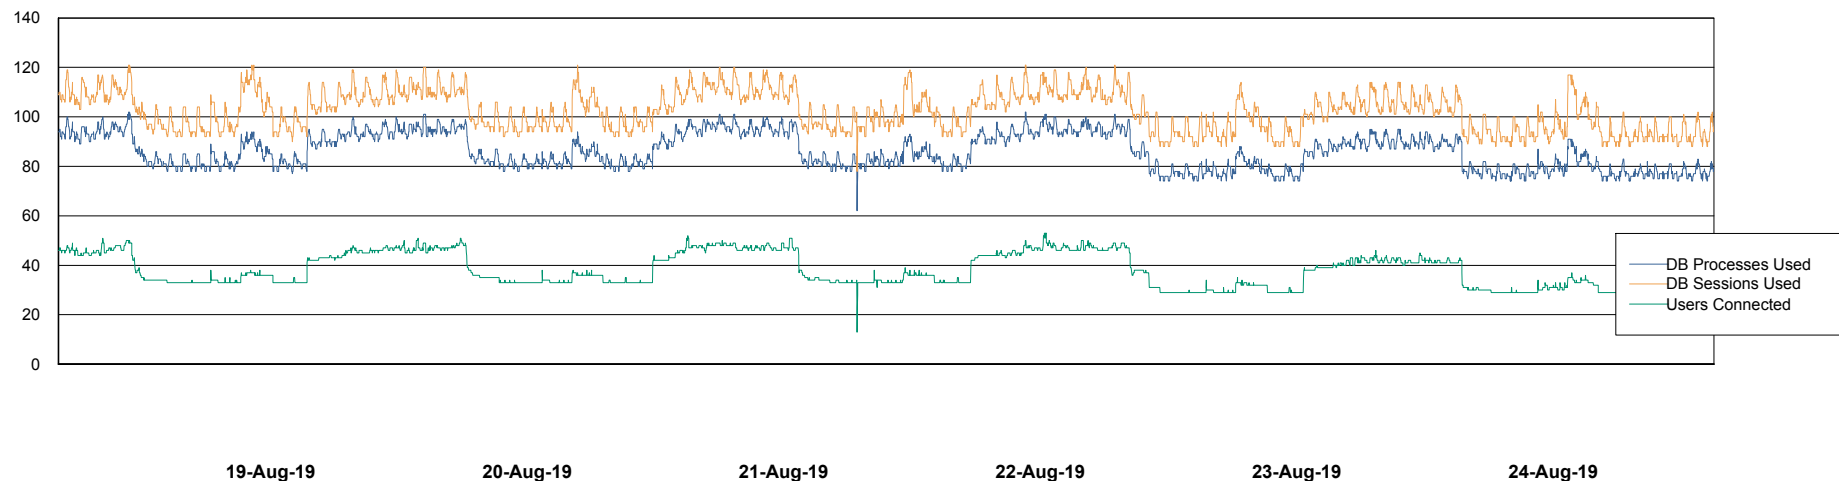

Weekly SLA Customer Report

Customer VEN_Production
Database ID 35

Harddisk Usage VEN_PRD_DB_BI

	Free disk space on c: (%)	Total disk space on c: (Gb)	Free disk space on d: (%)	Total disk space on d: (Gb)
24-Aug-19	53	102	61	601
23-Aug-19	53	102	61	601
22-Aug-19	53	102	61	601
21-Aug-19	53	102	61	601
20-Aug-19	53	102	61	601
19-Aug-19	53	102	61	601
18-Aug-19	53	102	61	601

Weekly SLA Customer Report

Customer VEN_Production
Database ID 35

Database Performance ABSVEN06 Primary DB 2019

Weekly SLA Customer Report

Customer VEN_Production
Database ID 35

Database Performance ABSVEN07 Standby DB 2019