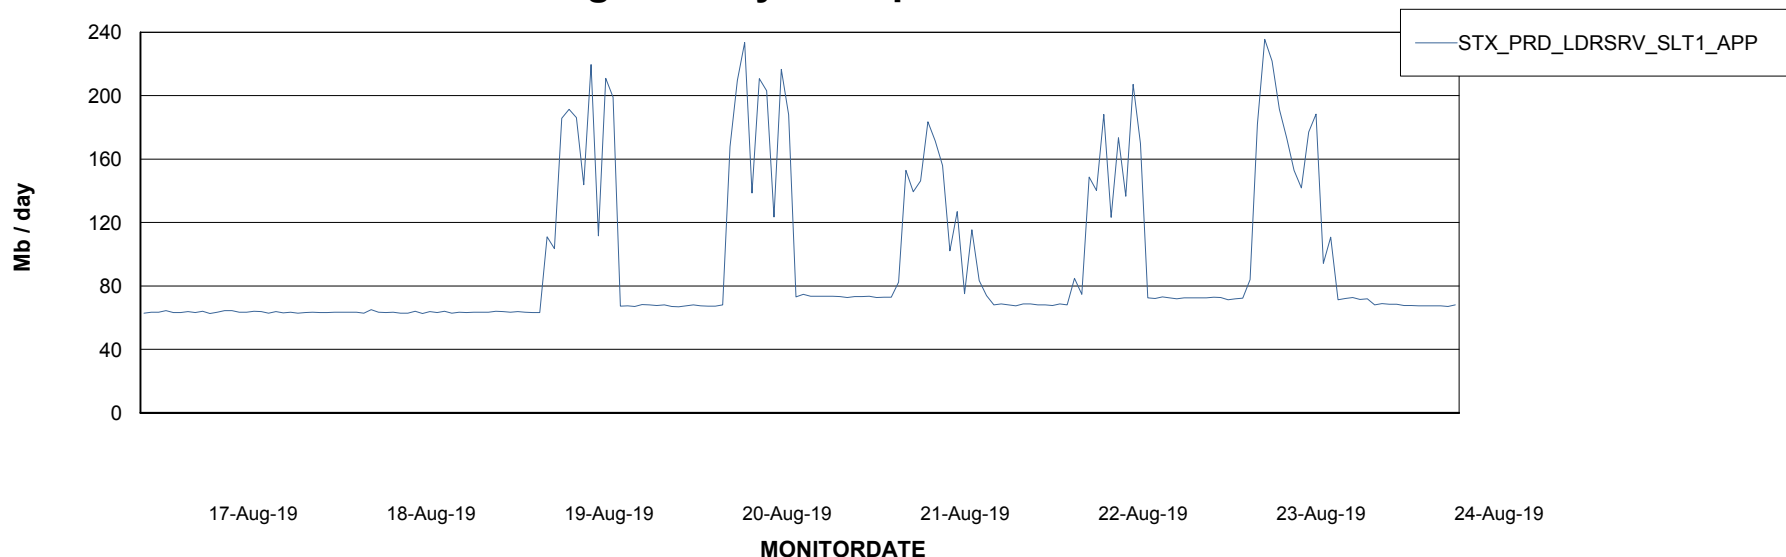

ABSSolute Application Server Services

Avg memory used per ABS Server Service