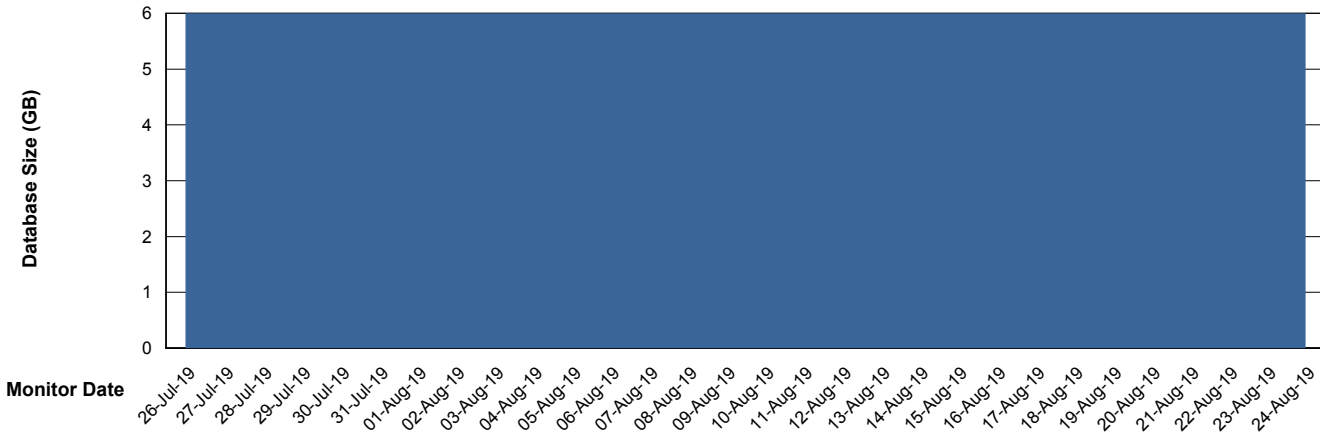

Weekly SLA Customer Report

Customer STX_Production
Database ID 71

Database Performance STXDB_Production

Weekly SLA Customer Report

Customer STX_Production
 Database ID 71

DATABASE SIZE STXDB_Production

Database growth over last month

Database Tablespace STXDB_Production

Date	Tablespace Name	Filesize (Gb)	Usedsize (Gb)	Percentage free
24-Aug-19	ABSDATA	6	5	17
	INDX	1	0	100
23-Aug-19	ABSDATA	6	5	17
	INDX	1	0	100
22-Aug-19	ABSDATA	6	5	17
	INDX	1	0	100
21-Aug-19	ABSDATA	6	5	17
	INDX	1	0	100
20-Aug-19	ABSDATA	6	5	17
	INDX	1	0	100
19-Aug-19	ABSDATA	6	5	17
	INDX	1	0	100
18-Aug-19	ABSDATA	6	5	17
	INDX	1	0	100