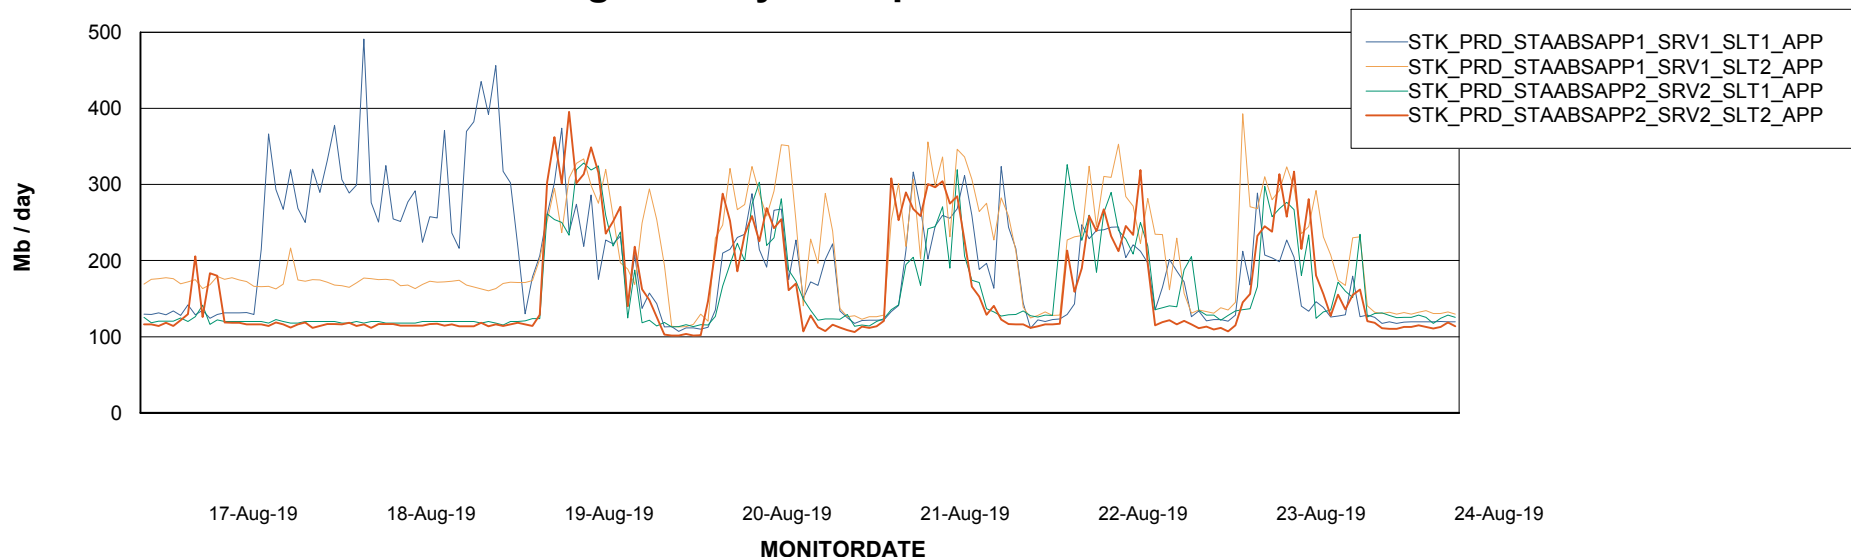

ABSSolute Application Server Services

Avg memory used per ABS Server Service