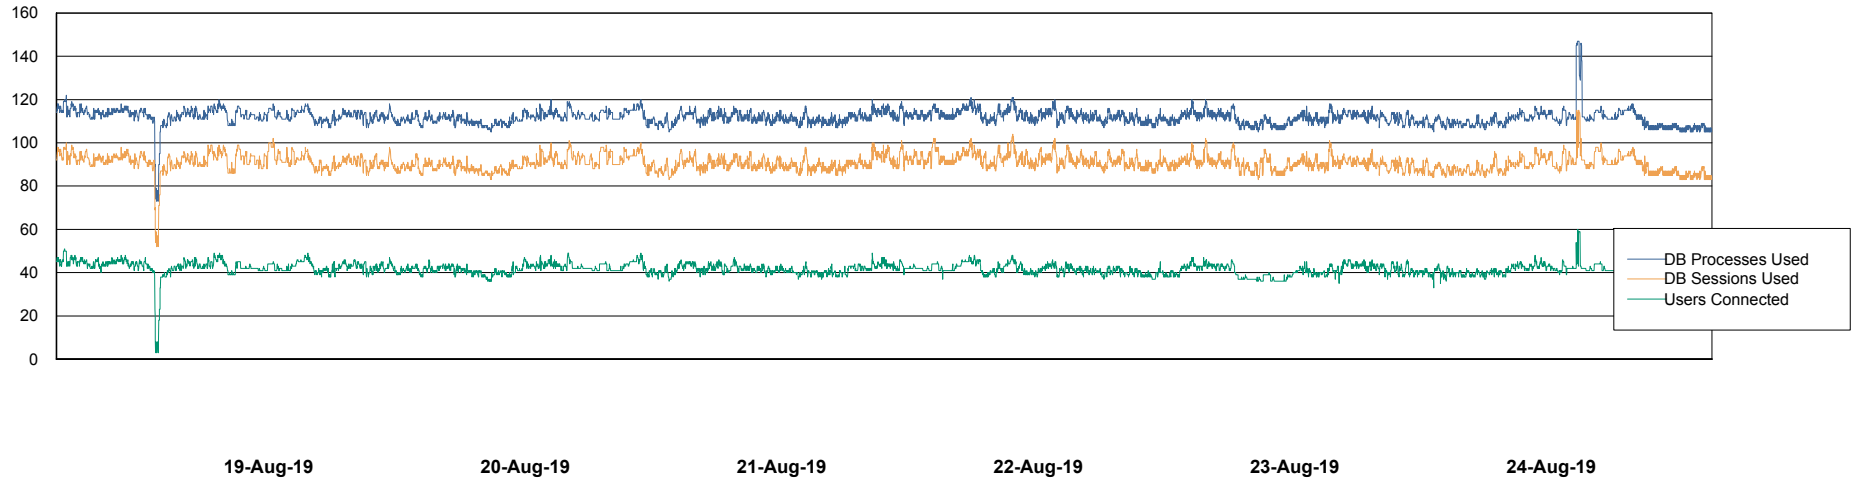

Database Performance STKDB_ABS1 Production Database