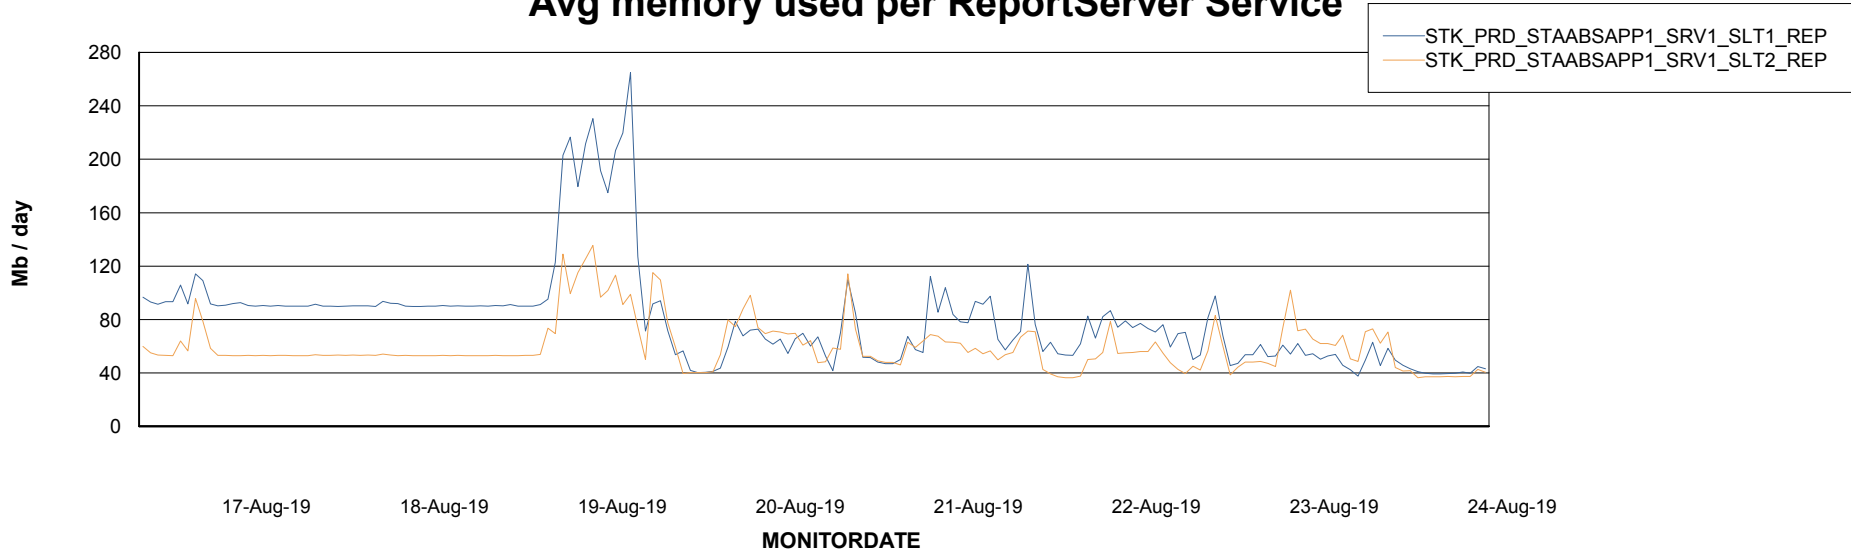

ABSSolute Application ReportServer Services

Avg memory used per ReportServer Service