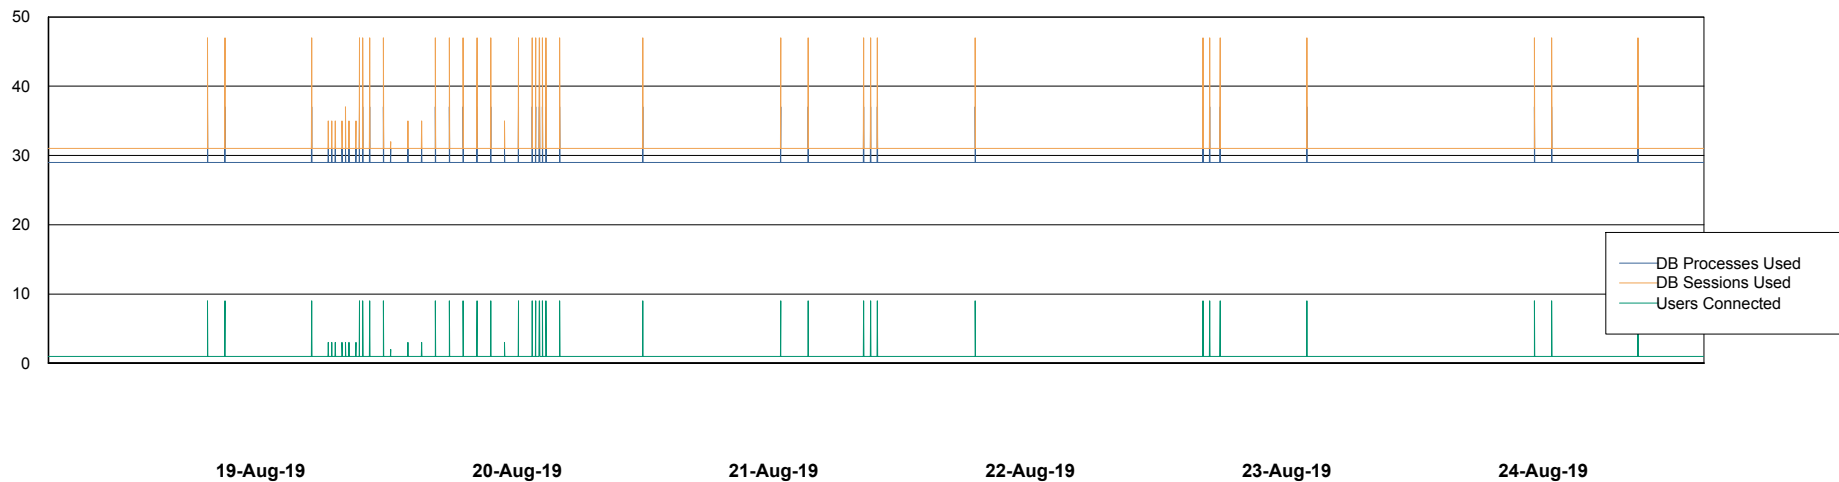

Database Performance STKDB_ABS1SB Standby Database