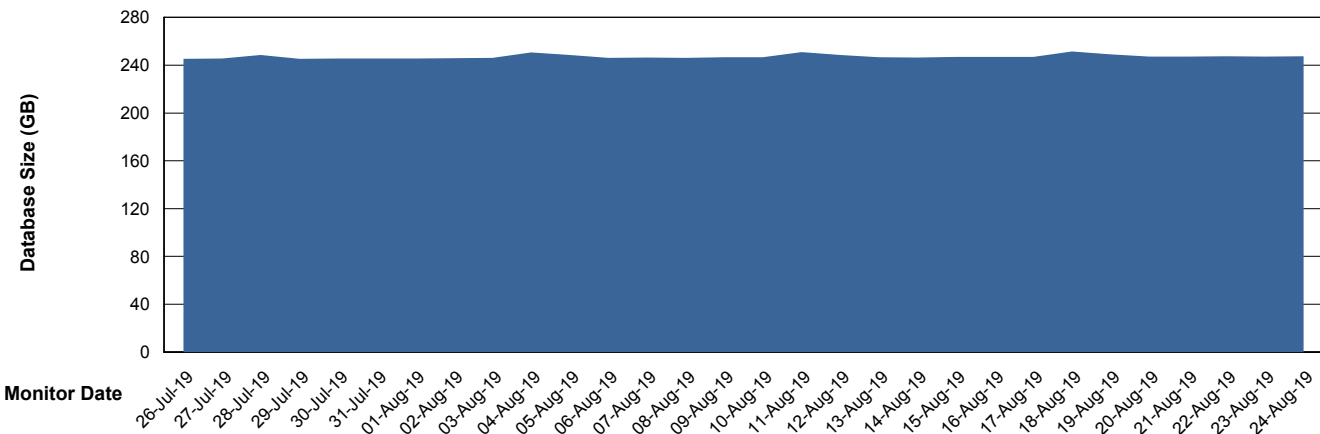

DATABASE SIZE STKDB_ABS1 Production Database

Database growth over last month

Database Tablespace STKDB_ABS1 Production Database

Date	Tablespace Name	Filesize (Gb)	Usedsize (Gb)	Percentage free
24-Aug-19	ABSDATA	177	107	40
	INDX	162	135	17
23-Aug-19	ABSDATA	177	107	40
	INDX	162	135	17
22-Aug-19	ABSDATA	177	107	40
	INDX	162	135	17
21-Aug-19	ABSDATA	177	107	40
	INDX	162	135	17
20-Aug-19	ABSDATA	177	107	40
	INDX	162	135	17
19-Aug-19	ABSDATA	177	107	40
	INDX	162	135	17
18-Aug-19	ABSDATA	177	107	40
	INDX	162	135	17