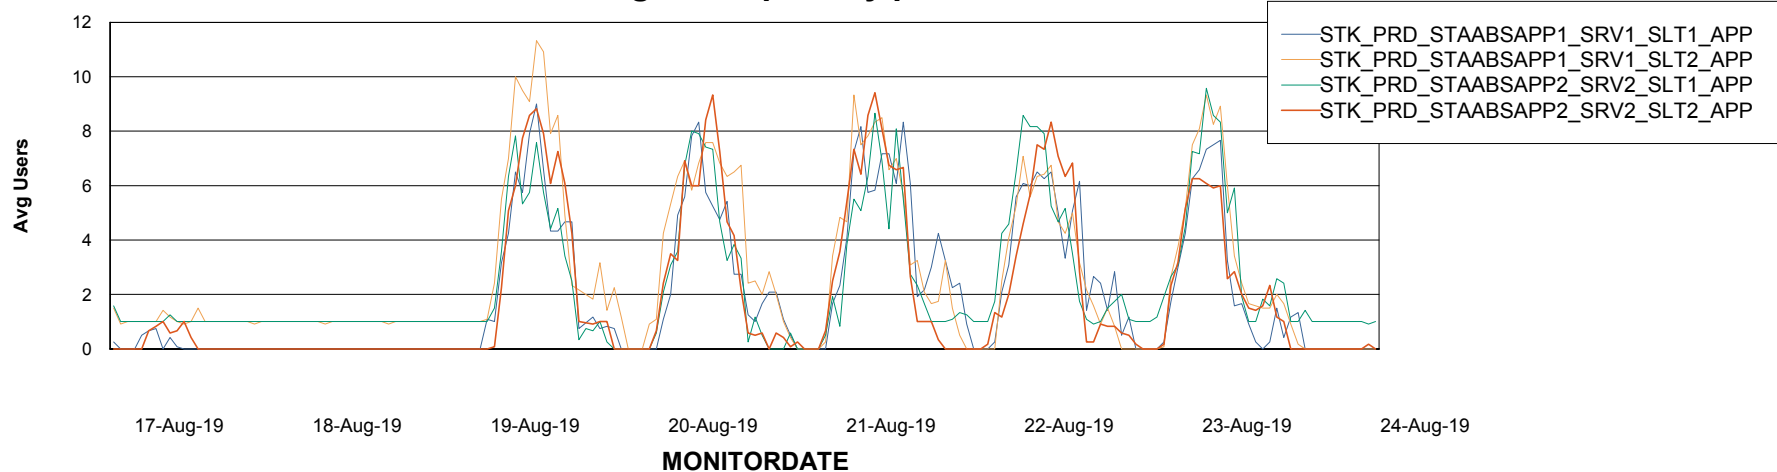

Avg users per day per ABS server