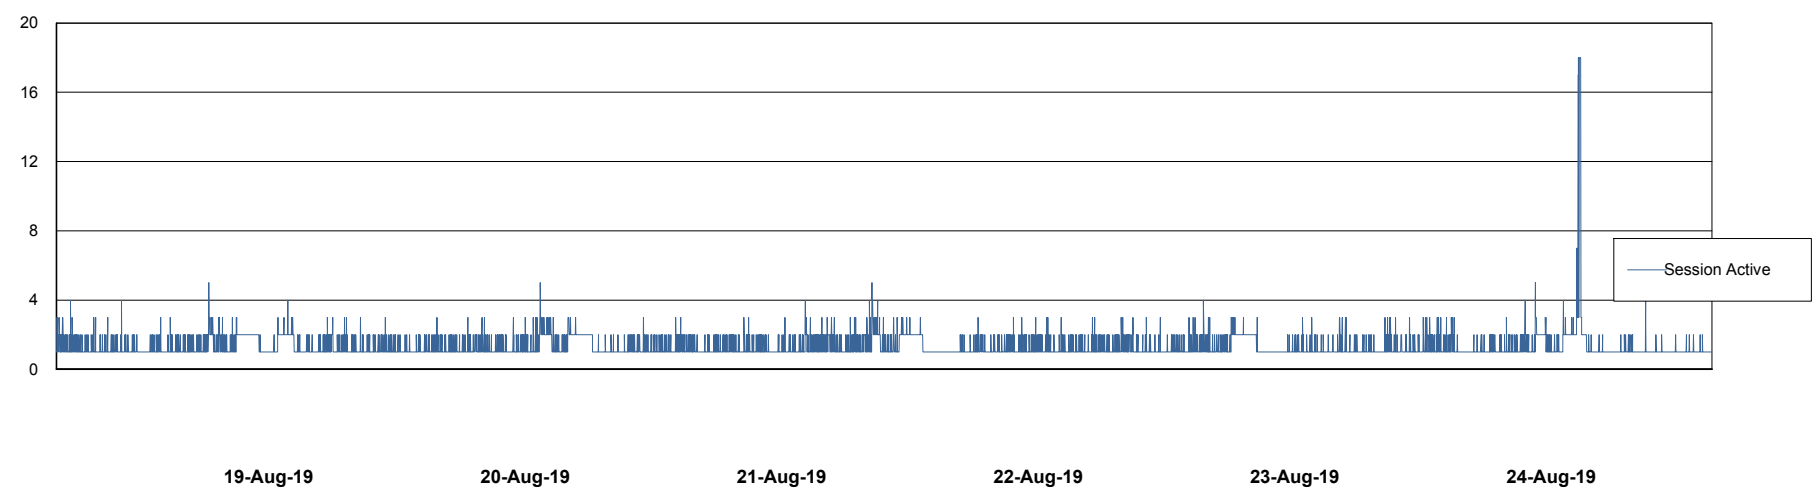

Database Performance STKDB_ABS1 Production Database