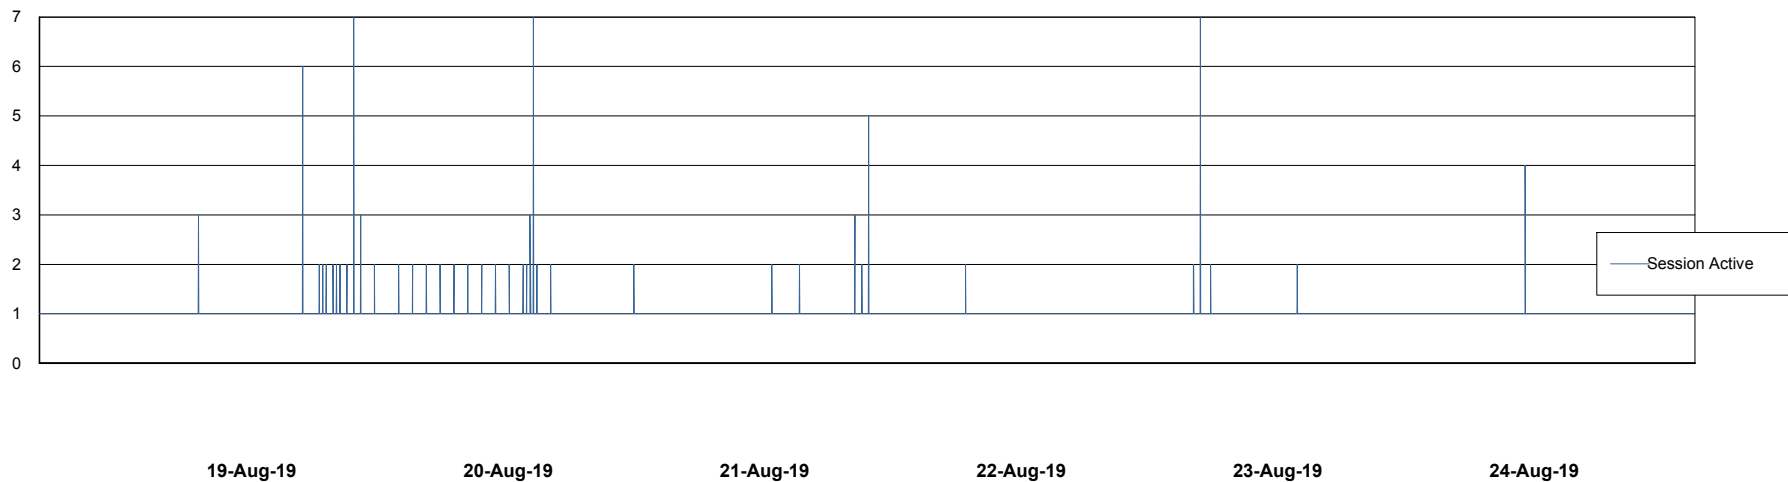

Database Performance STKDB_ABS1SB Standby Database