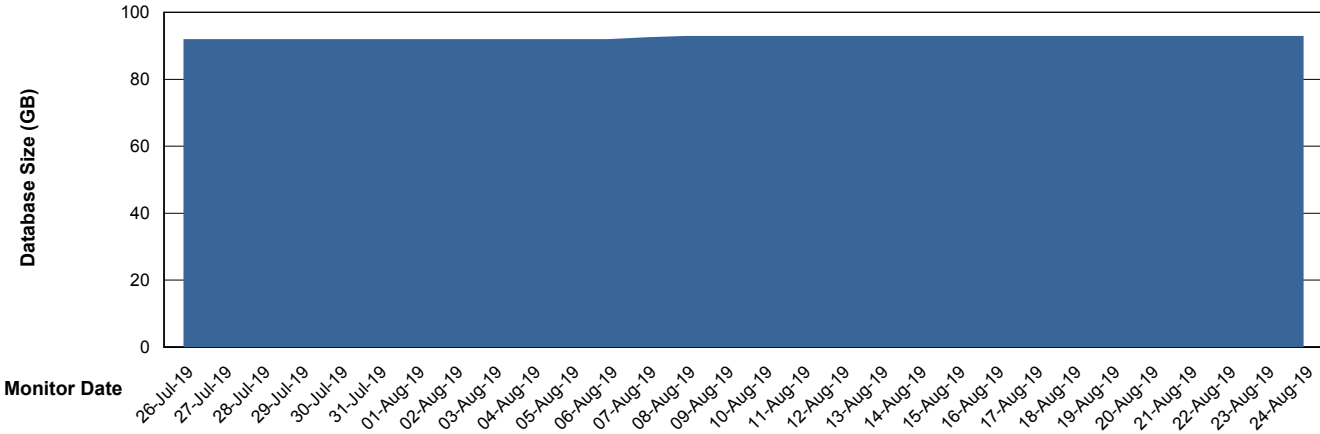

DATABASE SIZE SNGDB_Production

Database growth over last month

Database Tablespace SNGDB_Production

Date	Tablespace Name	Filesize (Gb)	Usedsize (Gb)	Percentage free
24-Aug-19	ABSDATA	24	20	17
	INDX	75	67	11
23-Aug-19	ABSDATA	24	20	17
	INDX	75	67	11
22-Aug-19	ABSDATA	24	20	17
	INDX	75	67	11
21-Aug-19	ABSDATA	24	20	17
	INDX	75	67	11
20-Aug-19	ABSDATA	24	20	17
	INDX	75	67	11
19-Aug-19	ABSDATA	24	20	17
	INDX	75	66	12
18-Aug-19	ABSDATA	24	20	17
	INDX	75	66	12