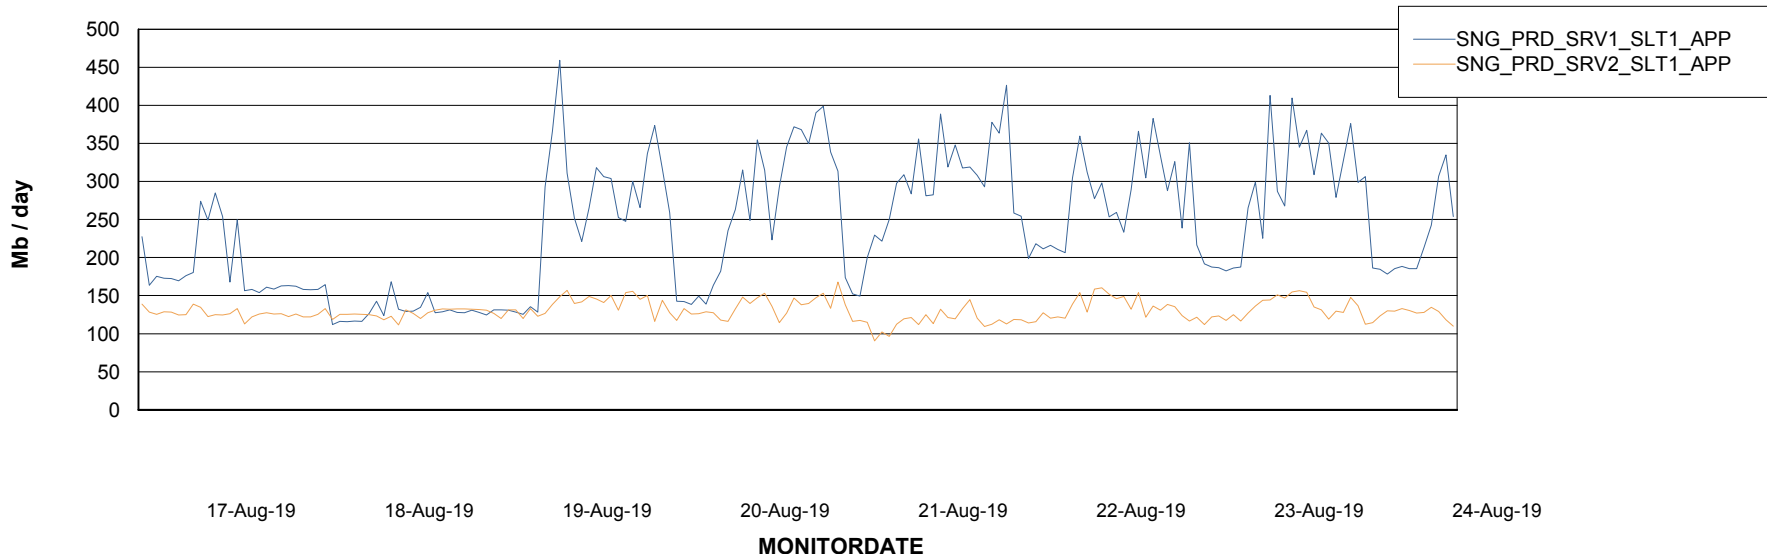

ABSSolute Application Server Services

Avg memory used per ABS Server Service