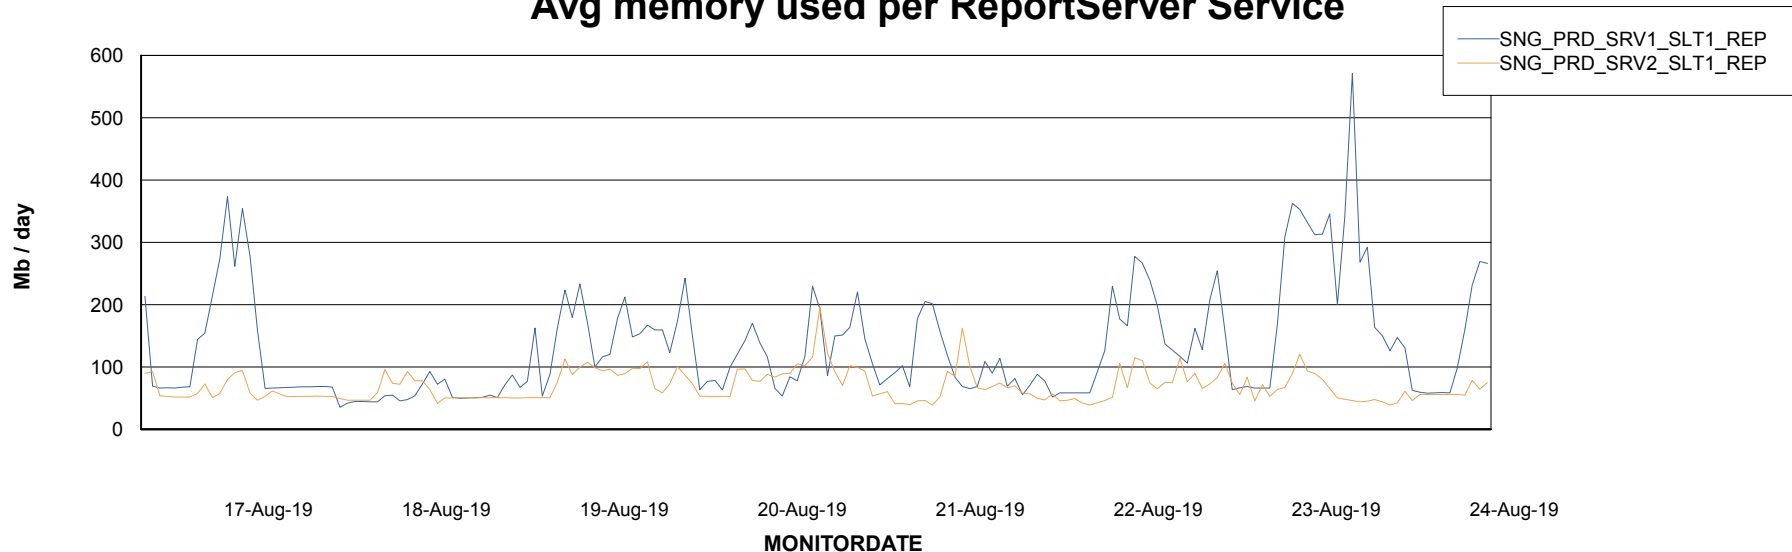

ABSSolute Application ReportServer Services

Avg memory used per ReportServer Service