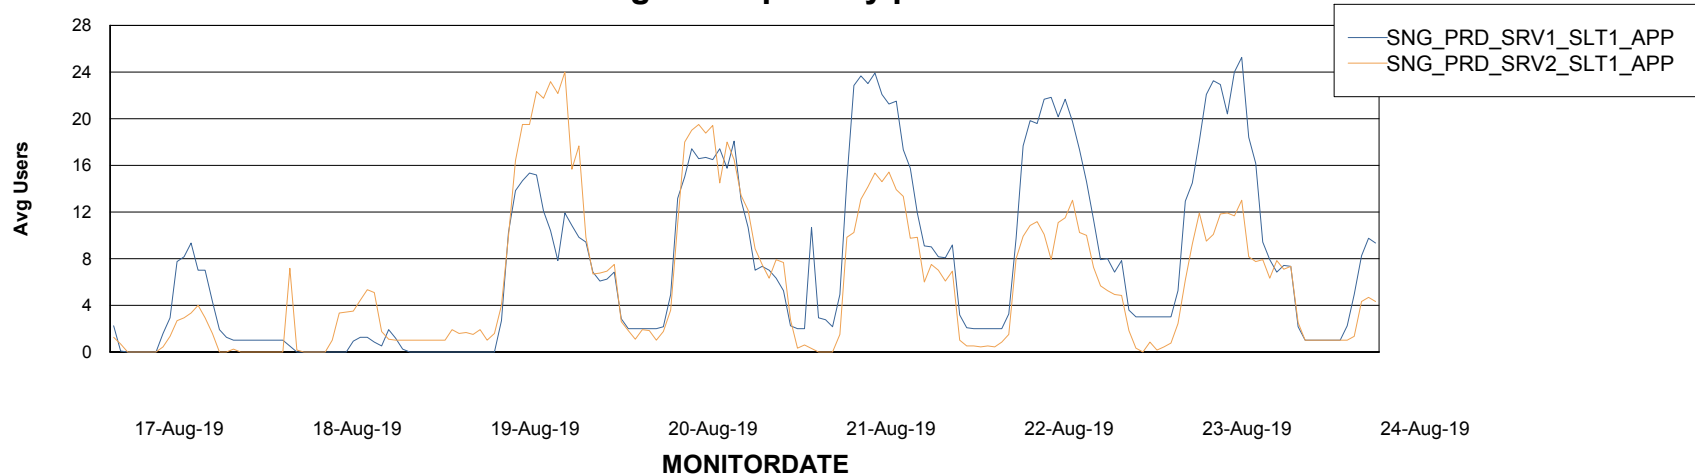

Avg users per day per ABS server