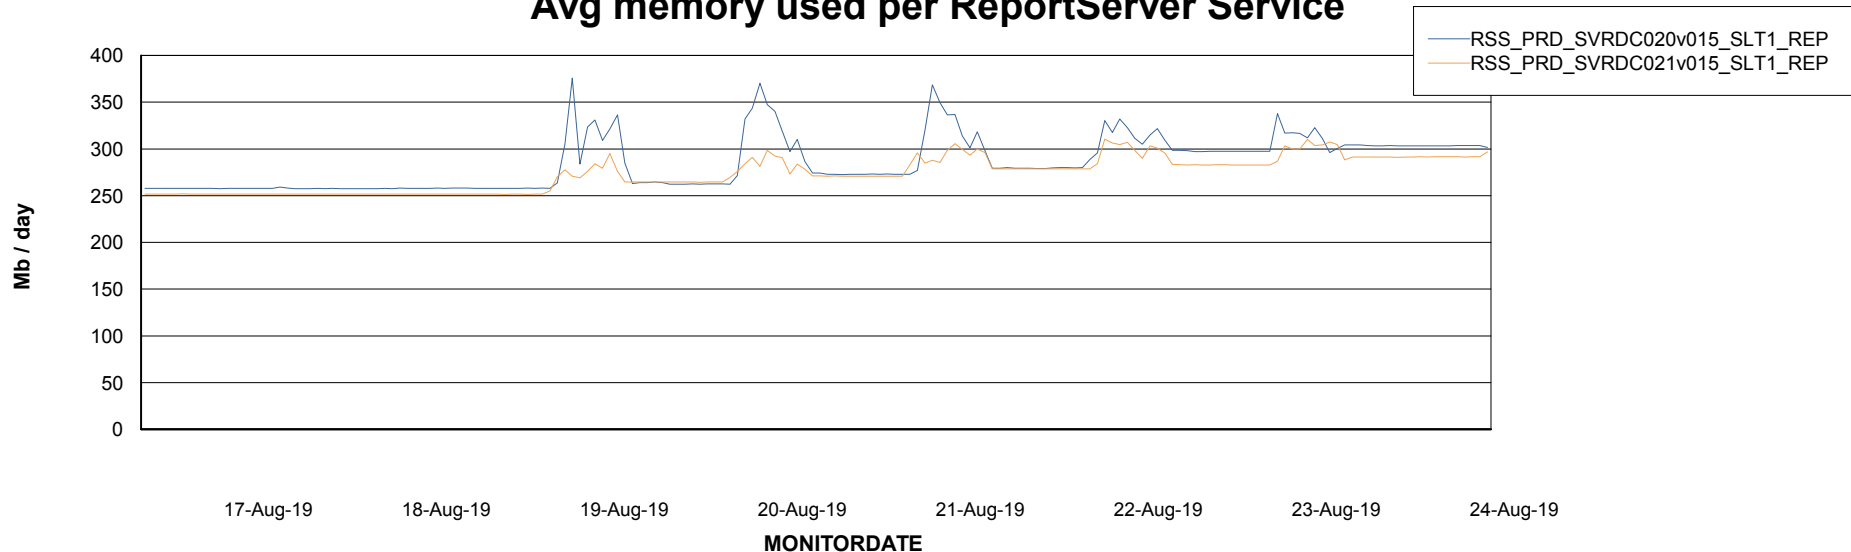

ABSSolute Application ReportServer Services

Avg memory used per ReportServer Service