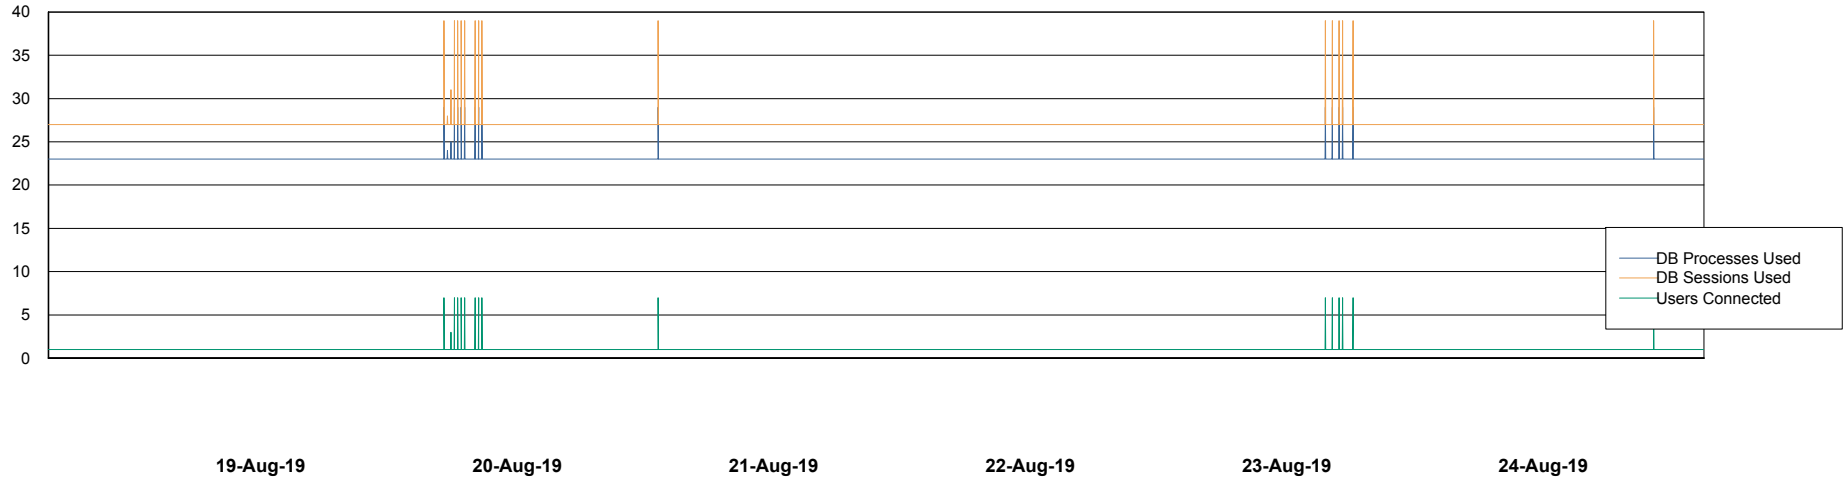

Database Performance RSSDB_Standby