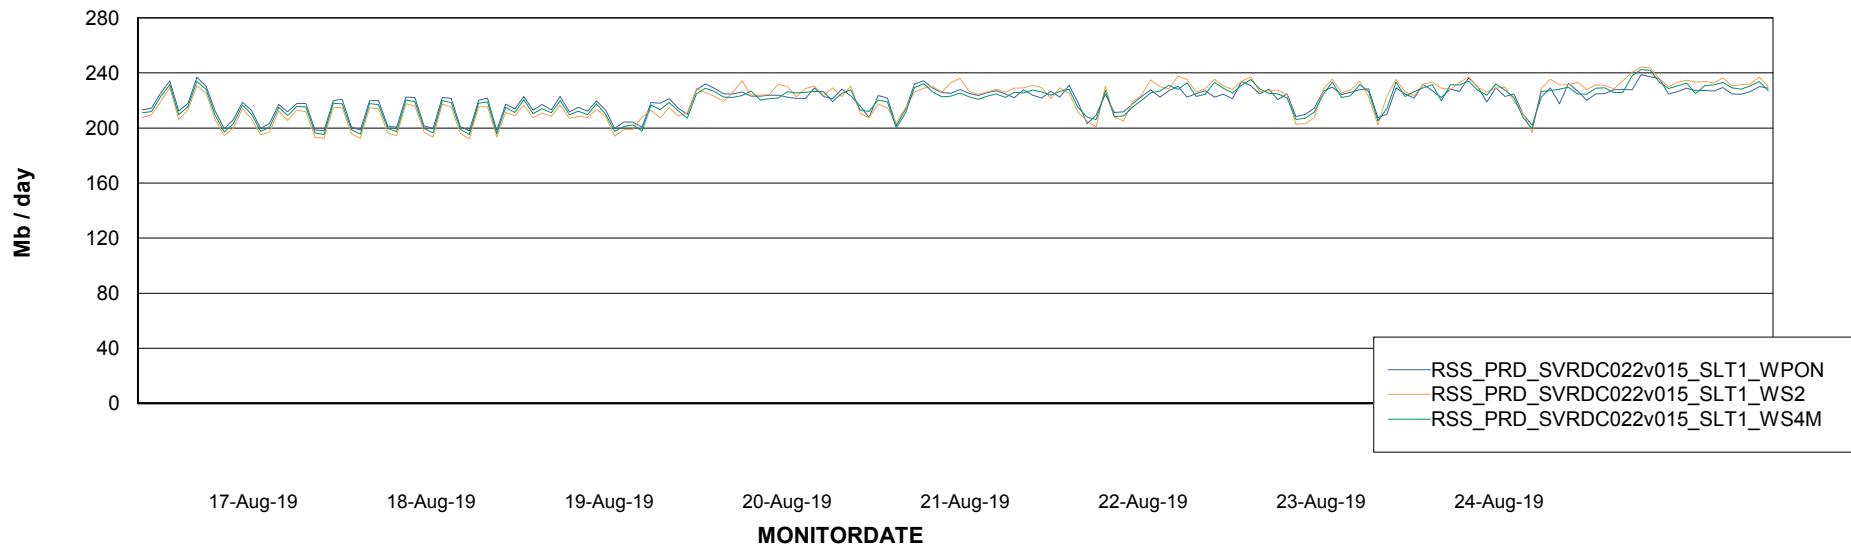

ABSolute Web Component Services

Avg memory used per ABS Web component