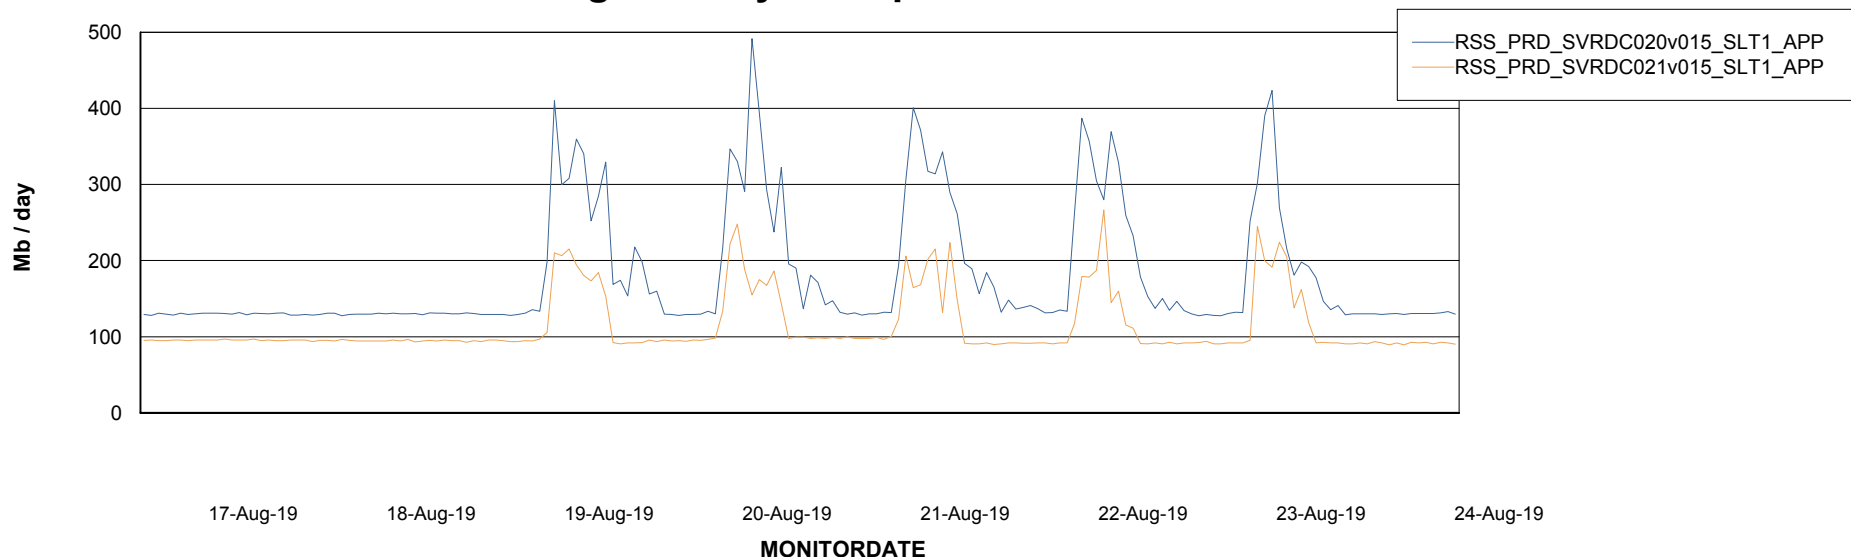

ABSSolute Application Server Services

Avg memory used per ABS Server Service