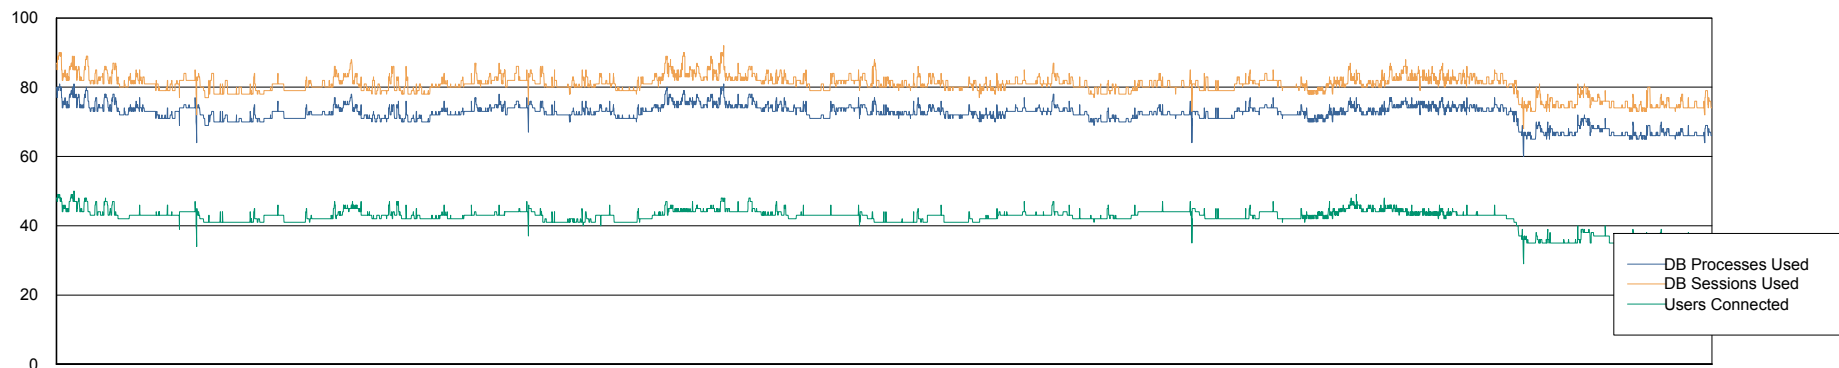

Database Performance RSSDB_Production

19-Aug-19 20-Aug-19 21-Aug-19 22-Aug-19 23-Aug-19 24-Aug-19