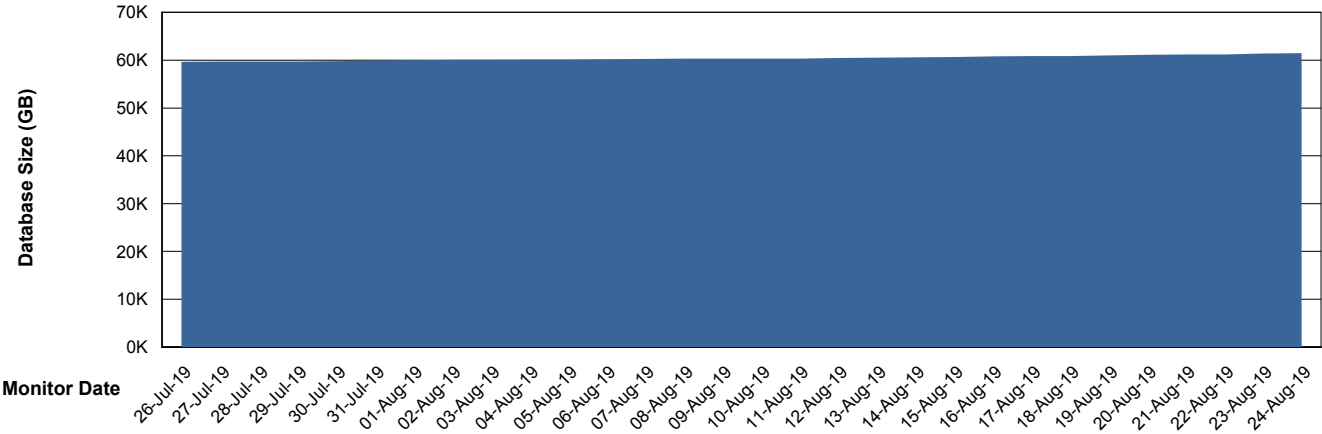

DATABASE SIZE RSSDB_Production

Database growth over last month

Database Tablespace RSSDB_Production

Date	Tablespace Name	Filesize (Gb)	Usedsize (Gb)	Percentage free
24-Aug-19	ABSDATA	30,000	25,475	15
	INDX	40,000	34,624	13
23-Aug-19	ABSDATA	30,000	25,475	15
	INDX	40,000	34,624	13
22-Aug-19	ABSDATA	30,000	25,395	15
	INDX	40,000	34,494	14
21-Aug-19	ABSDATA	30,000	25,387	15
	INDX	40,000	34,458	14
20-Aug-19	ABSDATA	30,000	25,378	15
	INDX	40,000	34,416	14
19-Aug-19	ABSDATA	30,000	25,298	16
	INDX	40,000	34,381	14
18-Aug-19	ABSDATA	30,000	25,282	16
	INDX	40,000	34,283	14