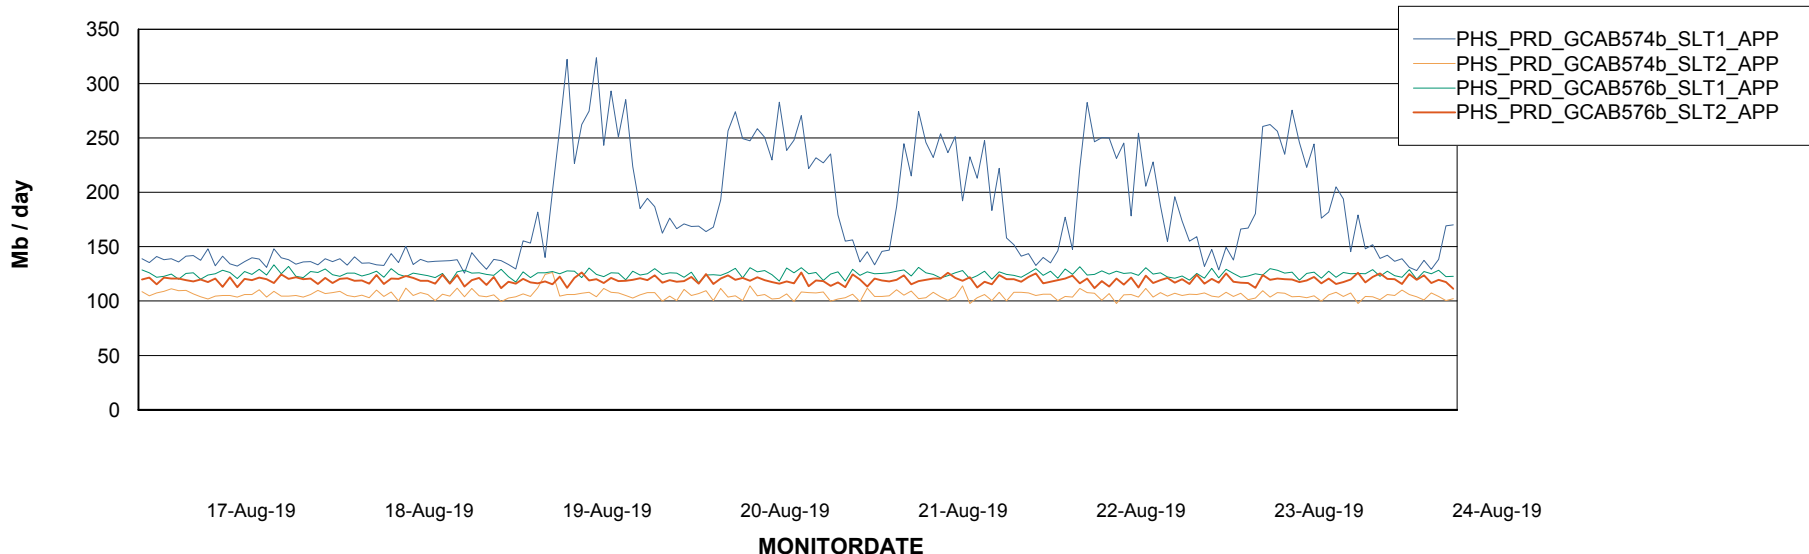

ABSolute Application Server Services

Avg memory used per ABS Server Service