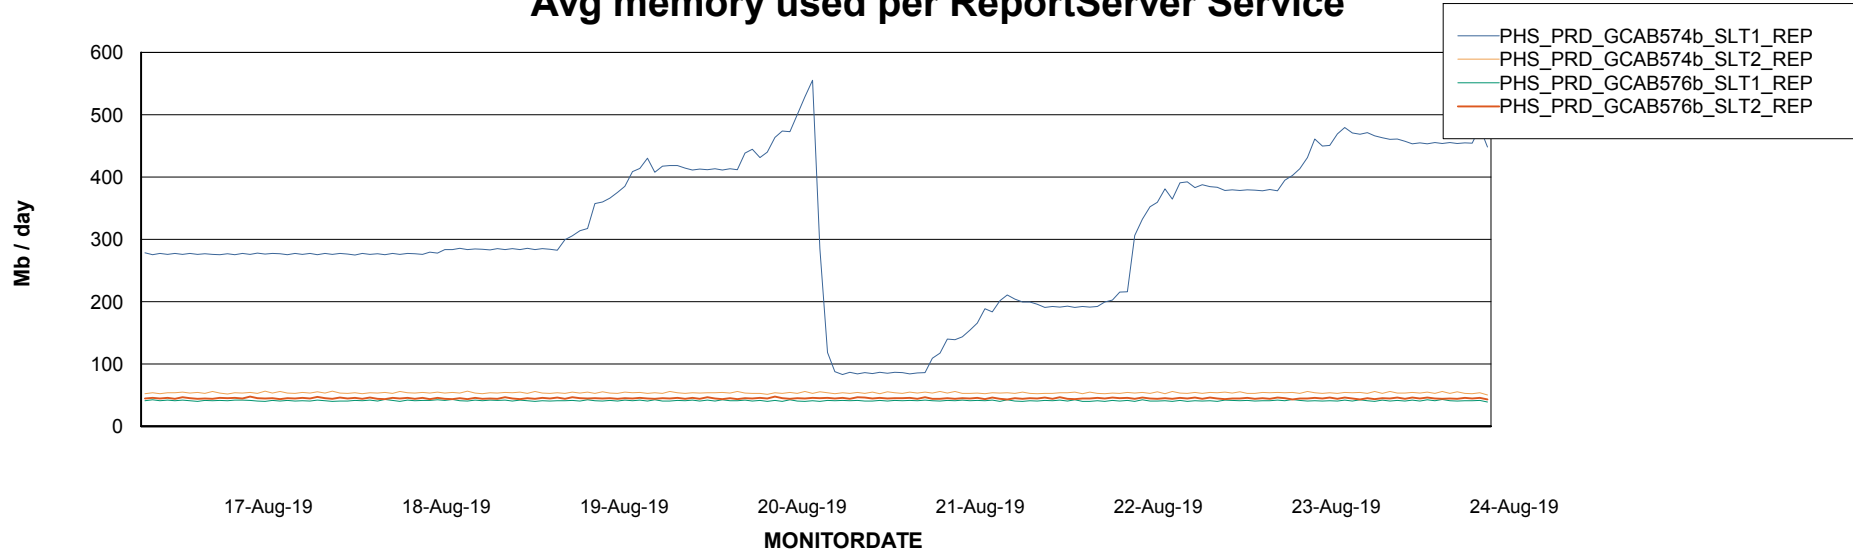

Avg memory used per ABS Server Service

Avg users per day per ABS server

Weekly SLA Customer Report

Customer PHS_Production
Database ID 47

ABSSolute Application ReportServer Services

Avg memory used per ReportServer Service