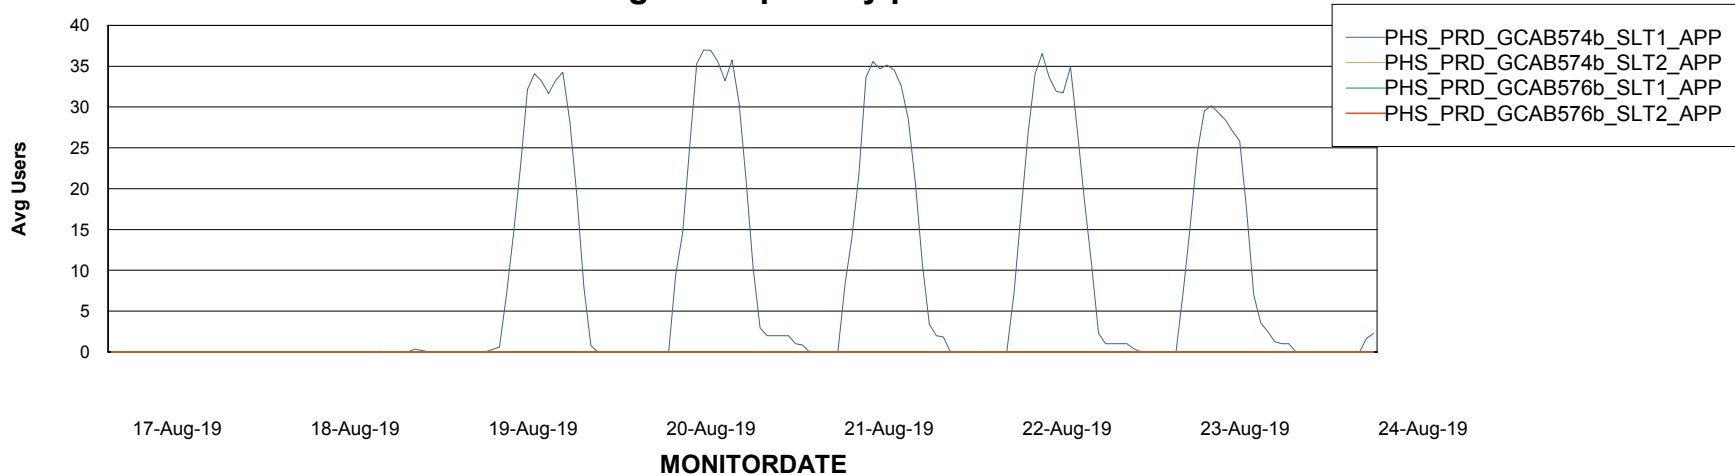

Avg users per day per ABS server