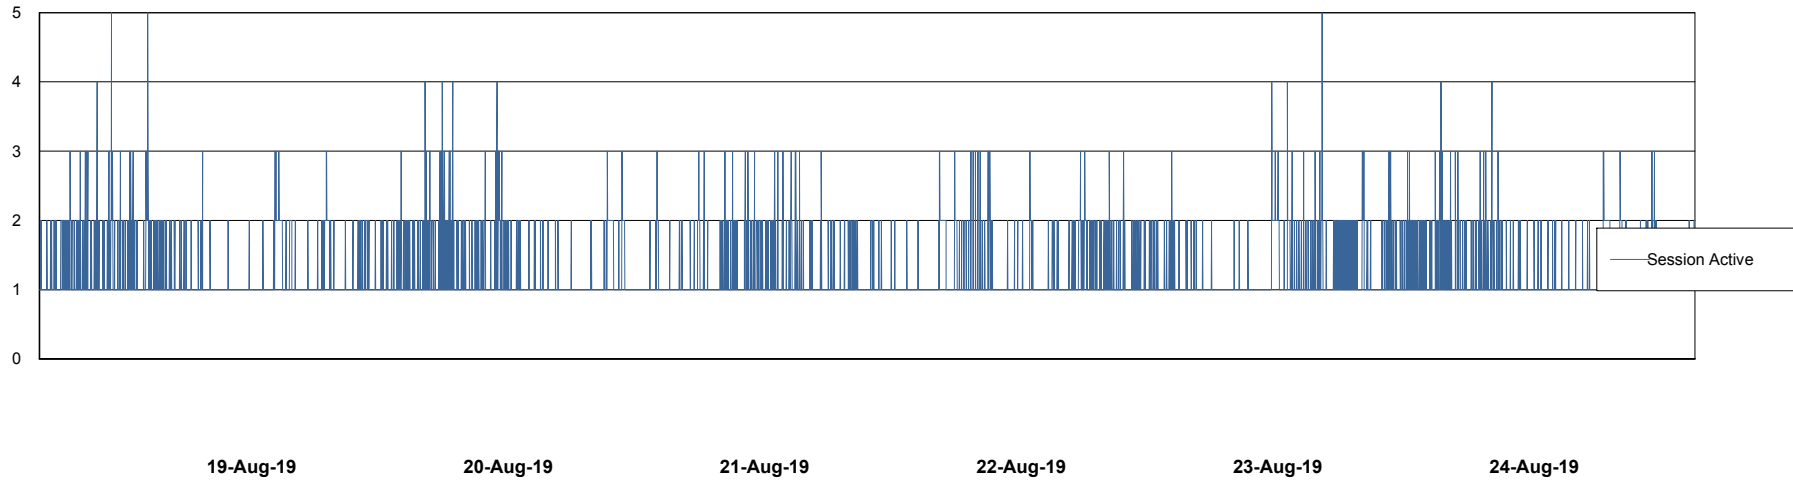

Database Performance PCODB_Production