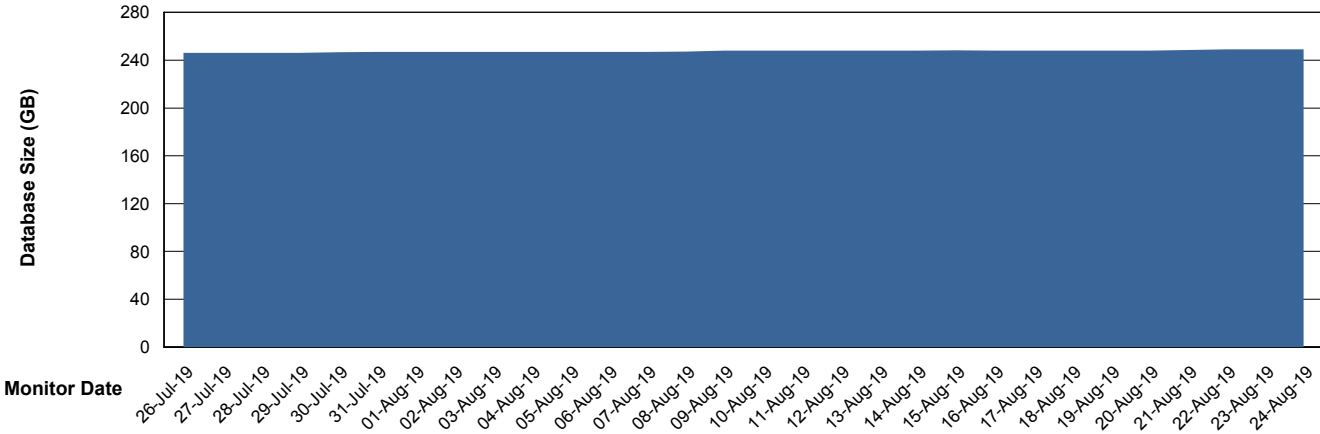

DATABASE SIZE PCODB_Production

Database growth over last month

Database Tablespace PCODB_Production

Date	Tablespace Name	Filesize (Gb)	Usedsize (Gb)	Percentage free
24-Aug-19	ABSDATA	150	89	41
	INDX	200	127	37
23-Aug-19	ABSDATA	150	89	41
	INDX	200	127	37
22-Aug-19	ABSDATA	150	89	41
	INDX	200	127	37
21-Aug-19	ABSDATA	150	89	41
	INDX	200	127	37
20-Aug-19	ABSDATA	150	89	41
	INDX	200	126	37
19-Aug-19	ABSDATA	150	89	41
	INDX	200	126	37
18-Aug-19	ABSDATA	150	89	41
	INDX	200	126	37