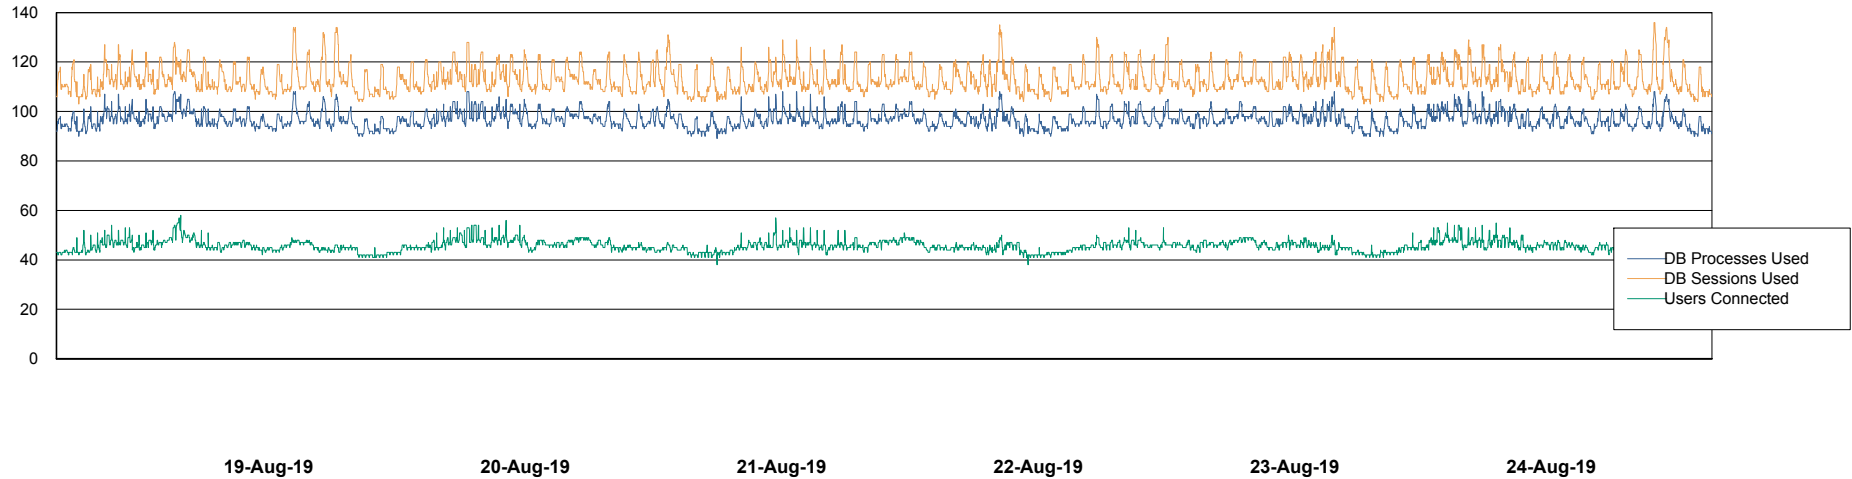

Database Performance PCODB_Production