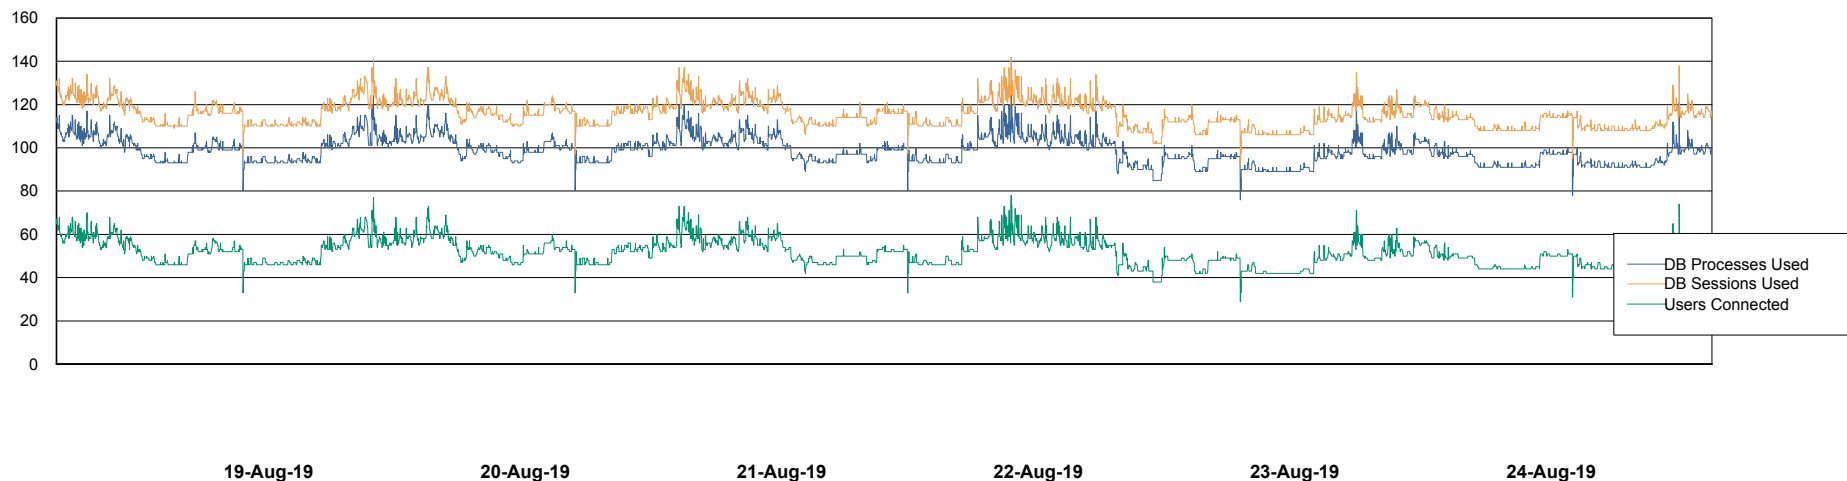

Weekly SLA Customer Report

Customer LSS_Prod (NO SLA)
Database ID 96

Database Performance LSS_ABSCH_DB_LIODA3

Weekly SLA Customer Report

Customer LSS_Prod (NO SLA)
Database ID 96

Database Performance LSS_ABSCH2_DB_LIODA3