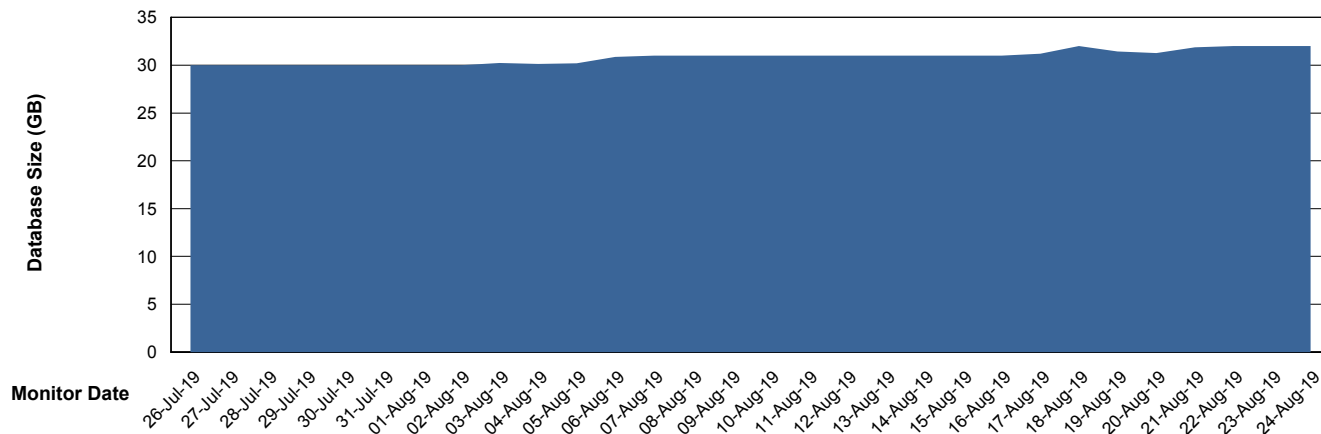

DATABASE SIZE LSS_ABSCH_DB_LIODA3

Database growth over last month