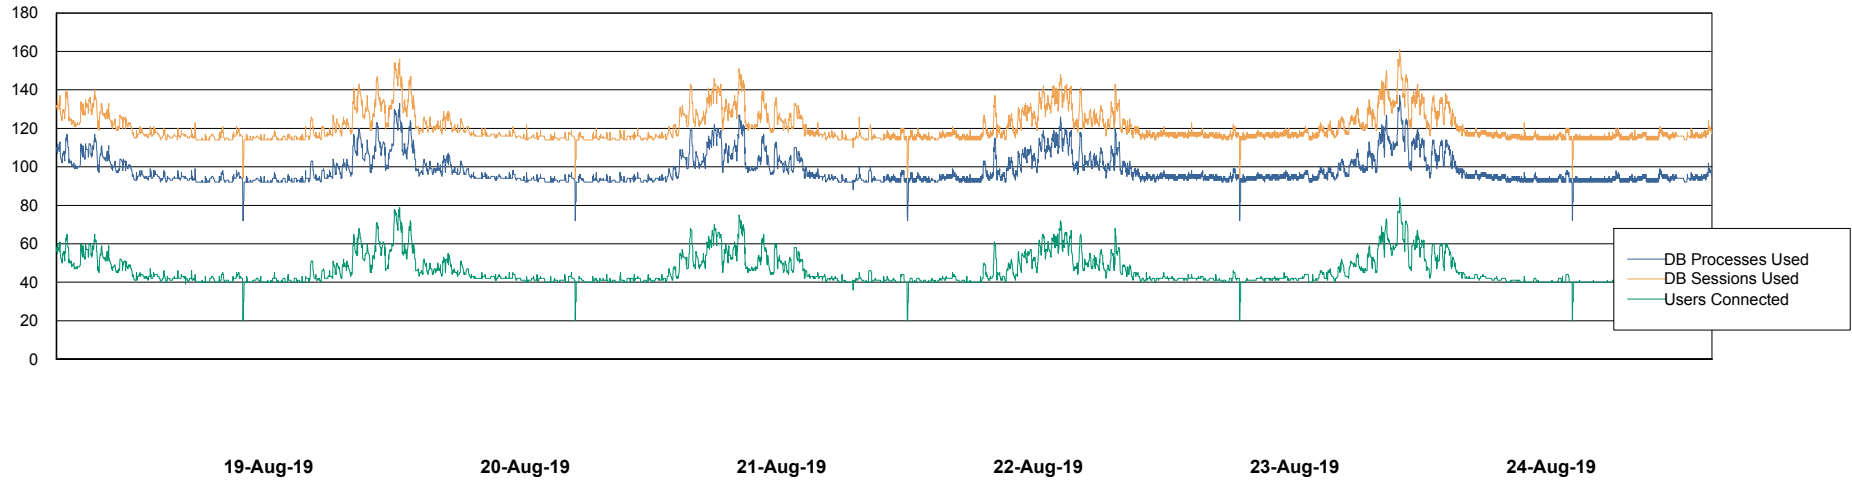

Database Performance LSS_ABSCH3_DB_LIODA3