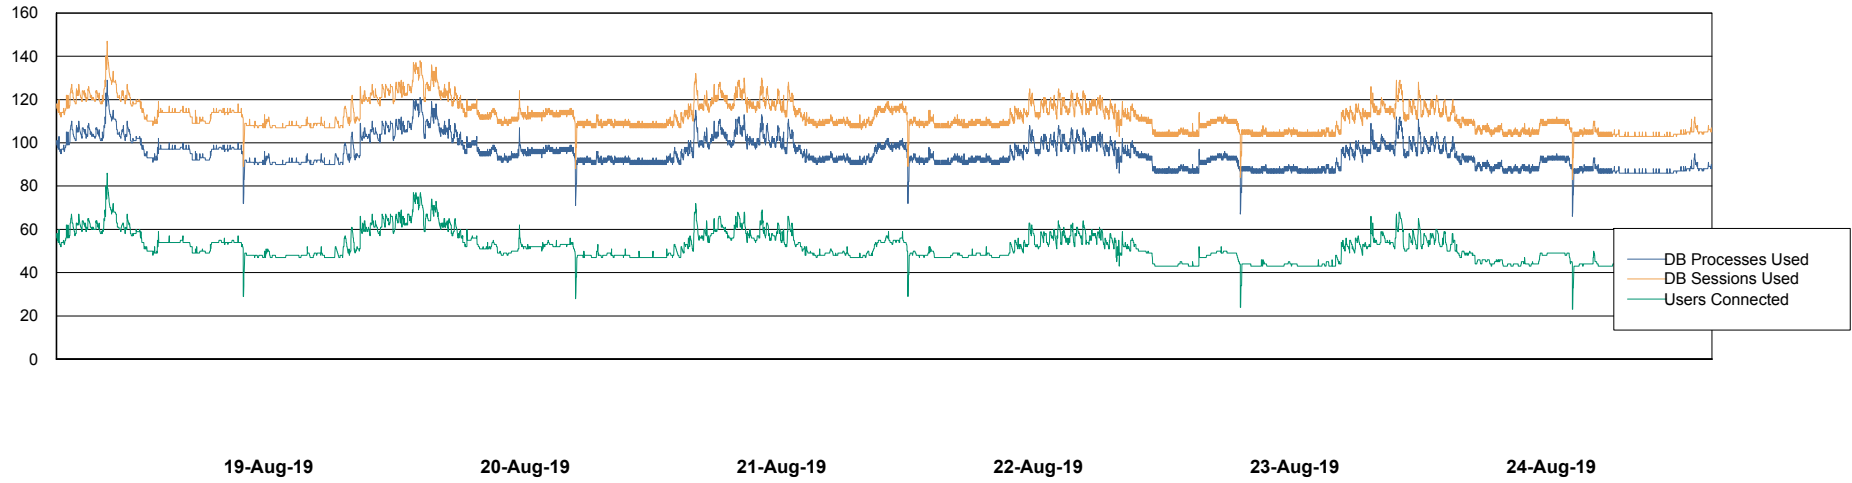

Database Performance LSS_ABSEE2_DB_LIODA5