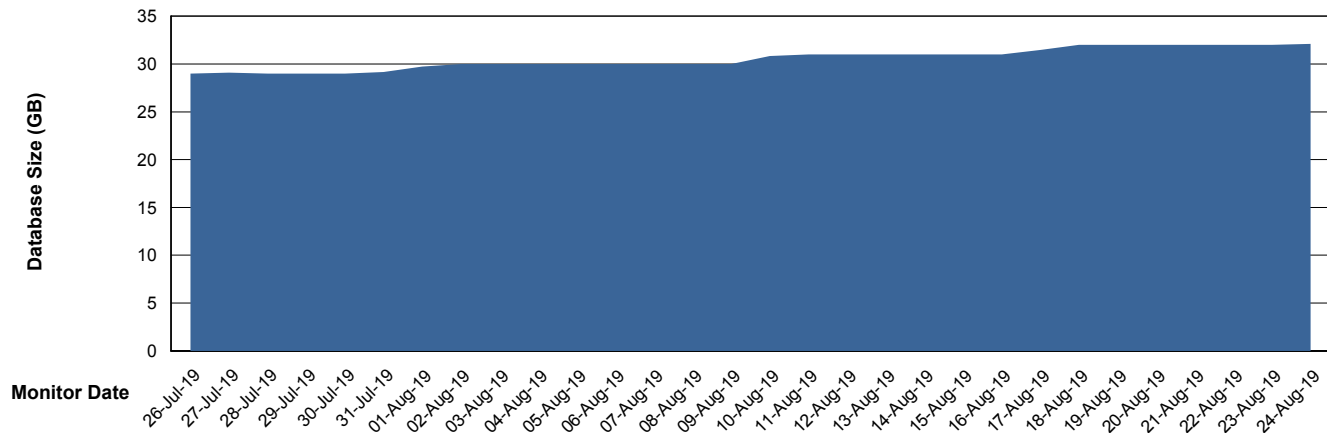

Database growth over last month

DATABASE SIZE LSS_ABSCH2_DB_LIODA3

Database growth over last month

Weekly SLA Customer Report

Customer LSS_Prod (NO SLA)
Database ID 96

DATABASE SIZE LSS_ABSCH3_DB_LIODA3

Database growth over last month

DATABASE SIZE LSS_ABSEE_DB_LIODA5

Database growth over last month

Weekly SLA Customer Report

Customer LSS_Prod (NO SLA)
Database ID 96

DATABASE SIZE LSS_ABSEE2_DB_LIODA5

Database growth over last month

DATABASE SIZE LSS_ABSME_DB_LIODA4