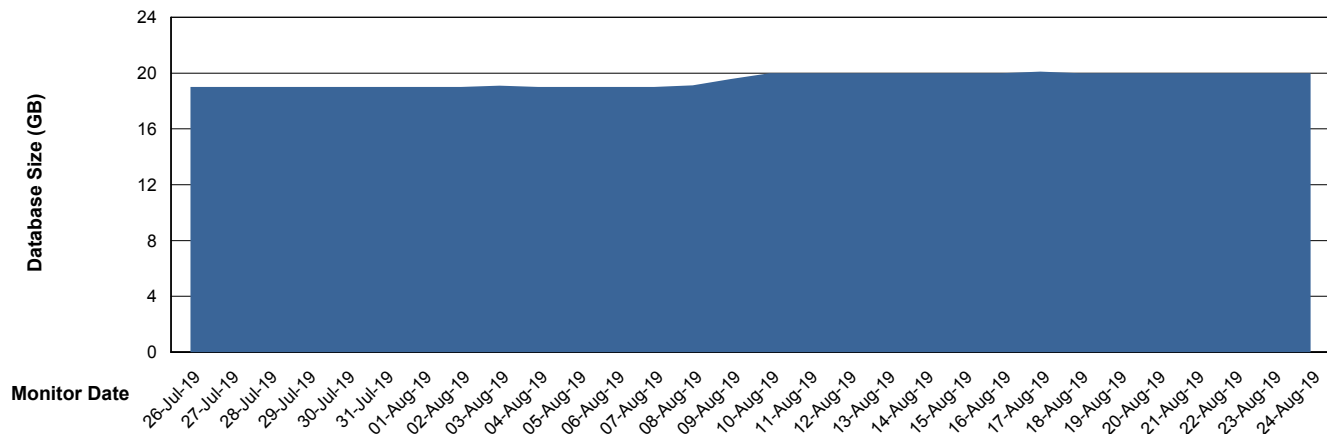

DATABASE SIZE LSS_ABSEE_DB_LIODA5

Database growth over last month

Weekly SLA Customer Report

Customer LSS_Prod (NO SLA)
Database ID 96

DATABASE SIZE LSS_ABSEE2_DB_LIODA5

Database growth over last month

DATABASE SIZE LSS_ABSME_DB_LIODA4