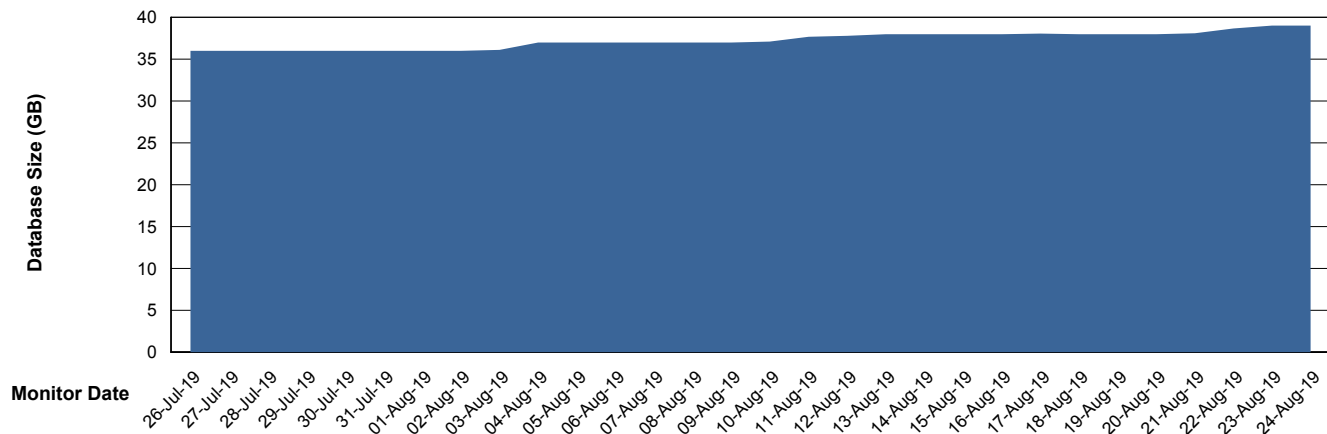

Database growth over last month

Weekly SLA Customer Report

Customer LSS_Prod (NO SLA)
Database ID 96

DATABASE SIZE LSS_ABSME2_DB_LIODA4

Database growth over last month

Weekly SLA Customer Report

Customer LSS_Prod (NO SLA)
Database ID 96