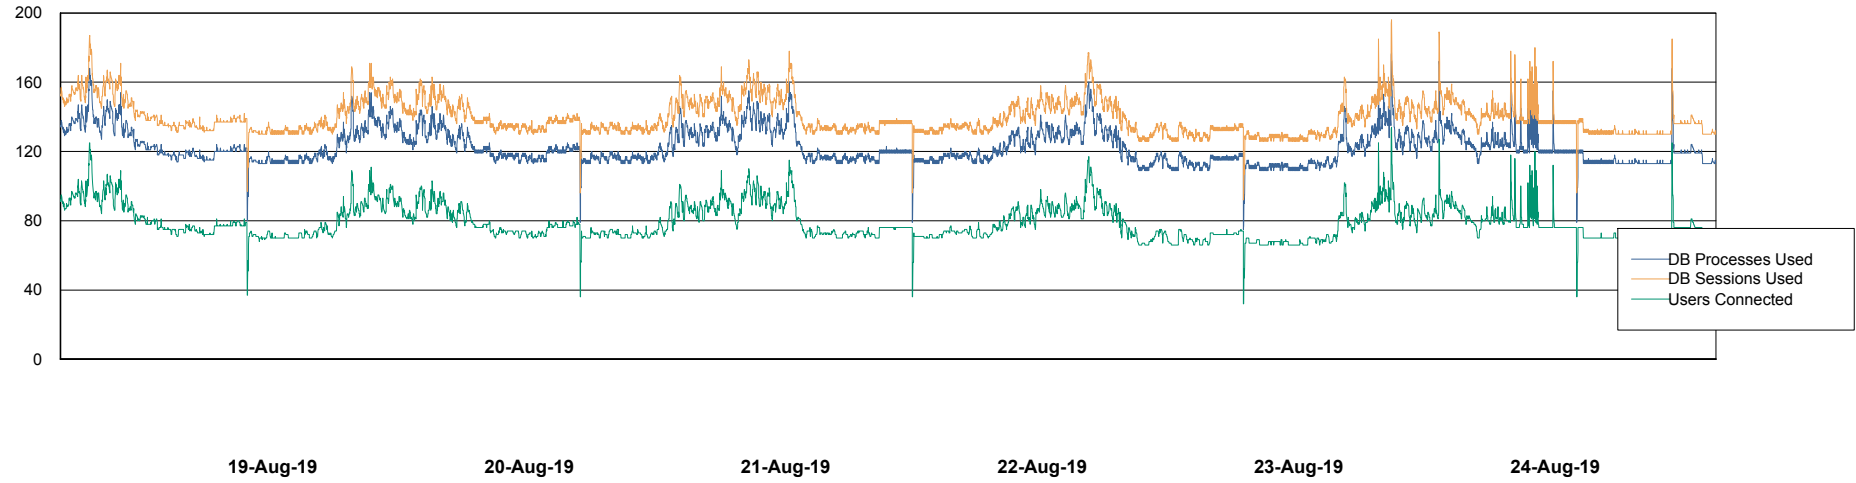

Weekly SLA Customer Report

Customer LSS_Prod (NO SLA)
Database ID 96

Database Performance LSS_ABSCH3_DB_LIODA3

Weekly SLA Customer Report

Customer LSS_Prod (NO SLA)
Database ID 96

Database Performance LSS_ABSEE_DB_LIODA5