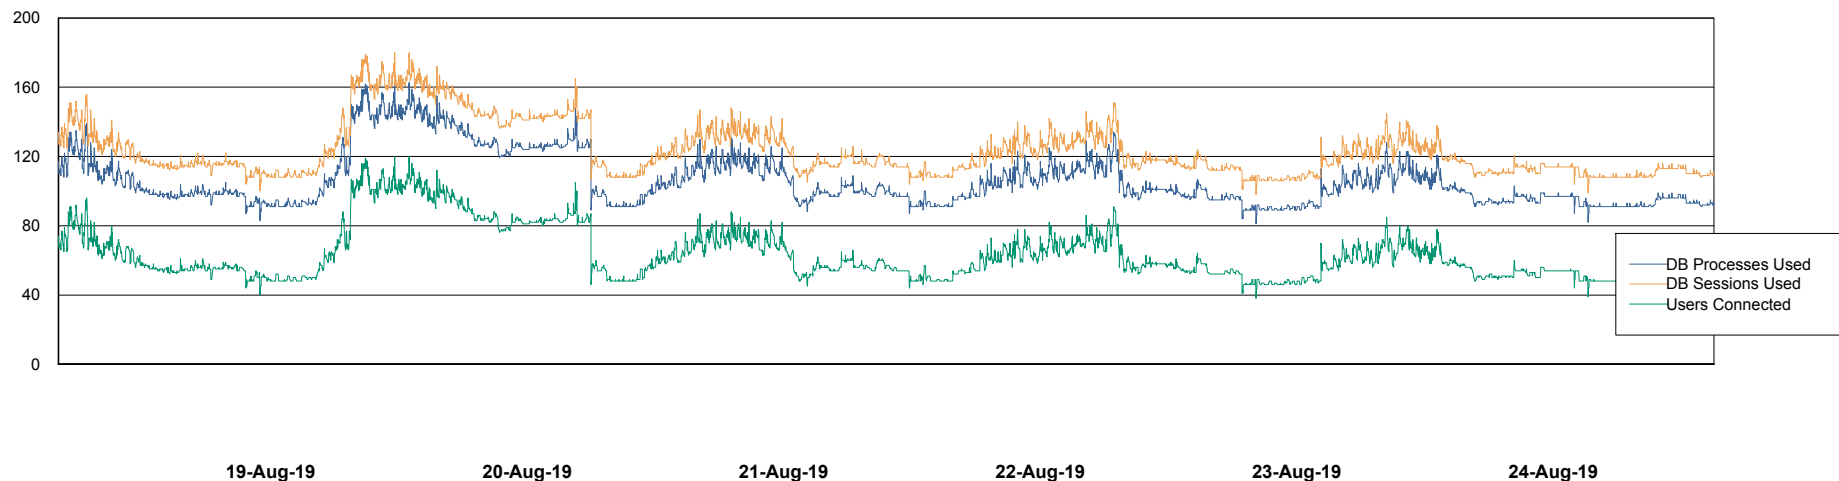

Database Performance LSS_ABSME2_DB_LIODA4