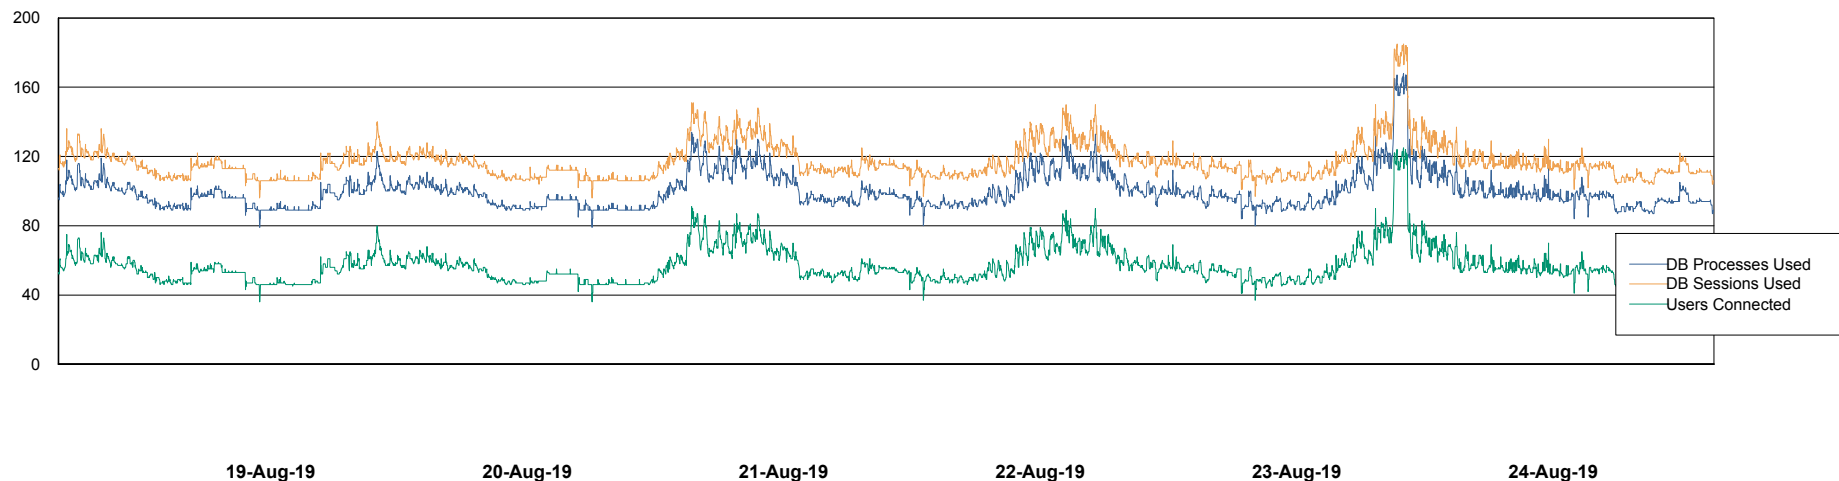

Weekly SLA Customer Report

Customer LSS_Prod (NO SLA)
Database ID 96

Database Performance LSS_ABSEE2_DB_LIODA5

Weekly SLA Customer Report

Customer LSS_Prod (NO SLA)
Database ID 96

Database Performance LSS_ABSME_DB_LIODA4