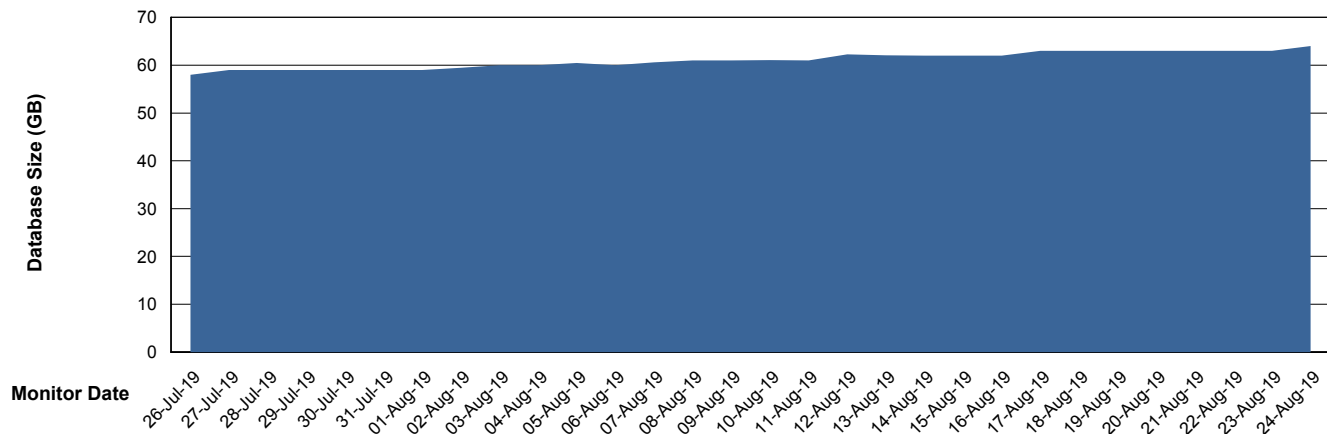

Database growth over last month

DATABASE SIZE LSS_ABSCH2_DB_LIODA3

Database growth over last month

Weekly SLA Customer Report

Customer LSS_Prod (NO SLA)
Database ID 96

DATABASE SIZE LSS_ABSCH3_DB_LIODA3

Database growth over last month

DATABASE SIZE LSS_ABSEE_DB_LIODA5

Database growth over last month

Weekly SLA Customer Report

Customer LSS_Prod (NO SLA)
Database ID 96

DATABASE SIZE LSS_ABSEE2_DB_LIODA5

Database growth over last month

DATABASE SIZE LSS_ABSME_DB_LIODA4