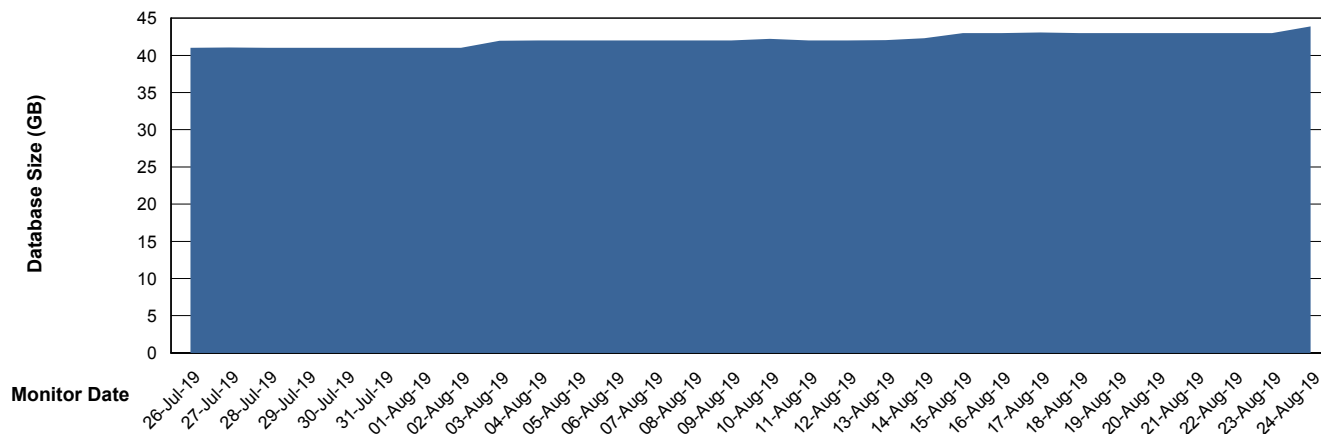

DATABASE SIZE LSS_ABSCH2_DB_LIODA3

Database growth over last month