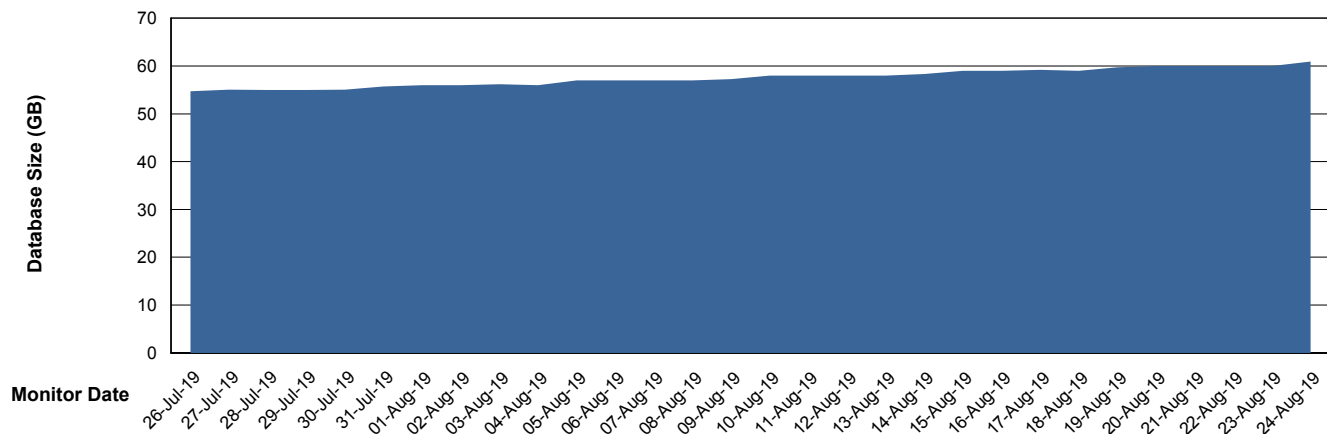

DATABASE SIZE LSS_ABSME_DB_LIODA4

Database growth over last month