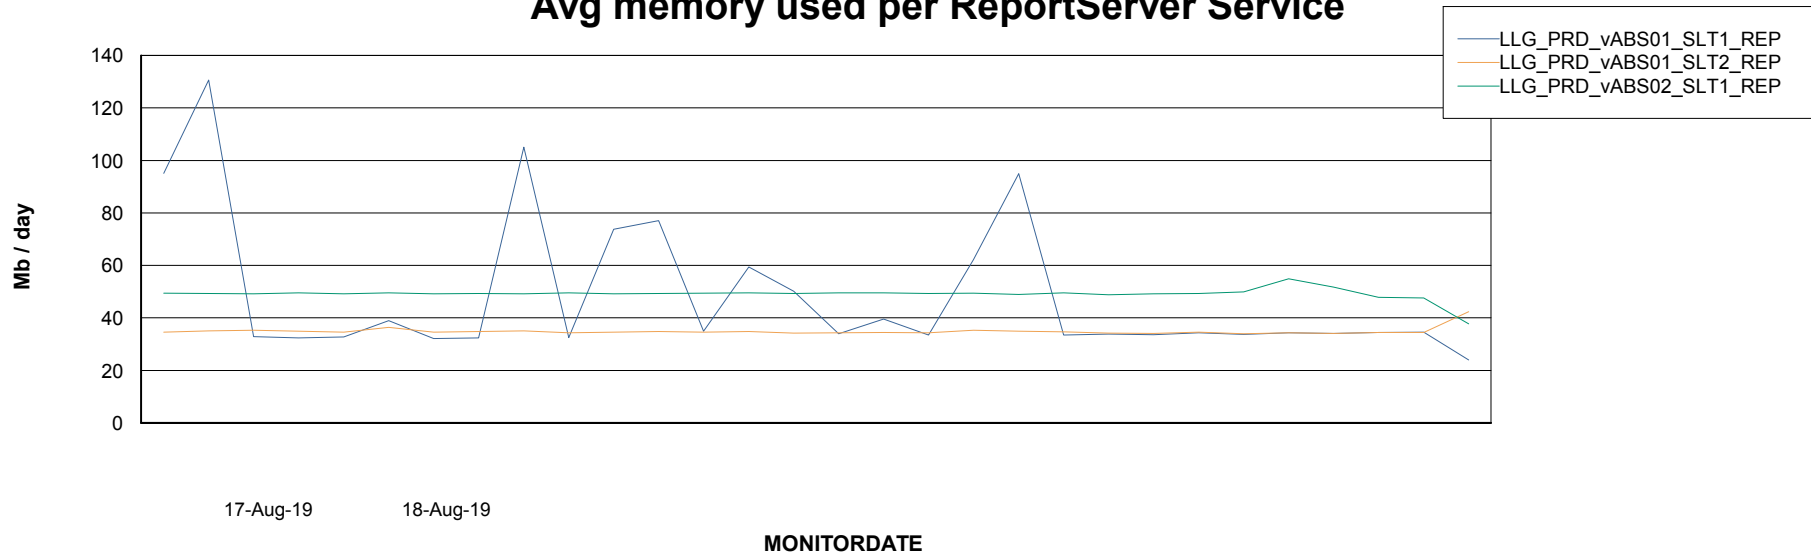

Avg memory used per ABS Server Service

Avg users per day per ABS server

Weekly SLA Customer Report

Customer LLG_Production
 Database ID 53

ABSSolute Application ReportServer Services

Avg memory used per ReportServer Service