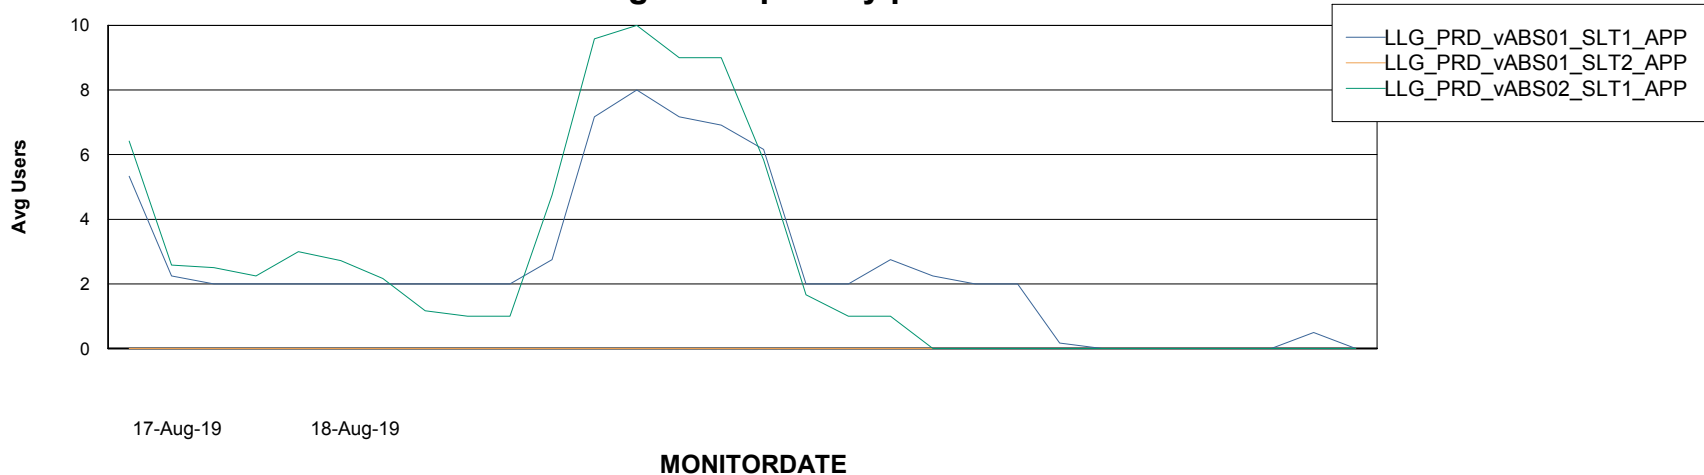

Avg users per day per ABS server