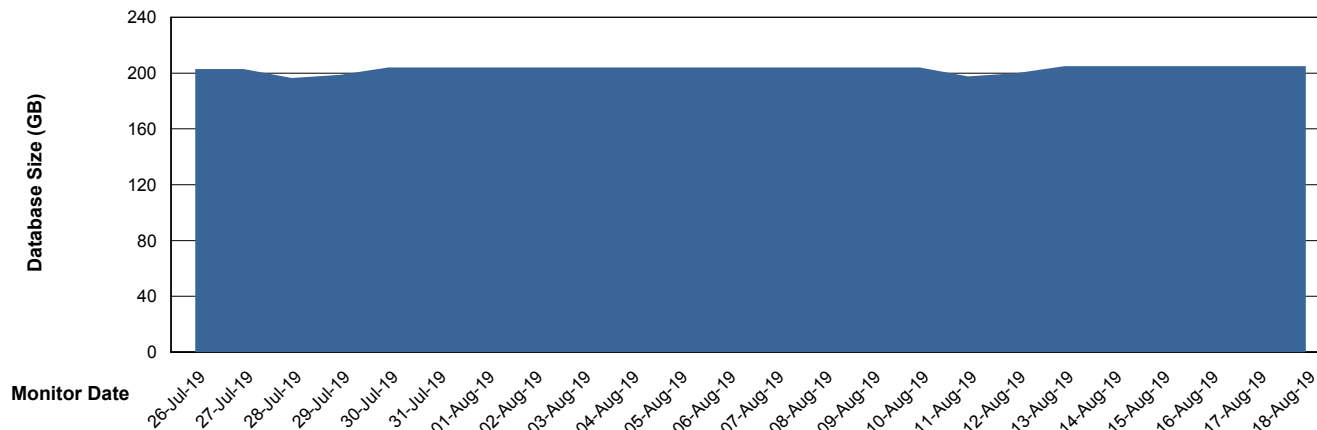

Harddisk Usage LLG_PRD_vABS02

	Free disk space on c: (%)	Total disk space on c: (Gb)	Free disk space on d: (%)	Total disk space on d: (Gb)
18-Aug-19	41	170	60	150

Weekly SLA Customer Report

Customer LLG_Production
Database ID 53

DATABASE SIZE LLGDB_Production

Database growth over last month

DATABASE SIZE LLGDBBI_Production

Database growth over last month

Weekly SLA Customer Report

Customer LLG_Production
Database ID 53

Database Tablespace LLGDB_Production