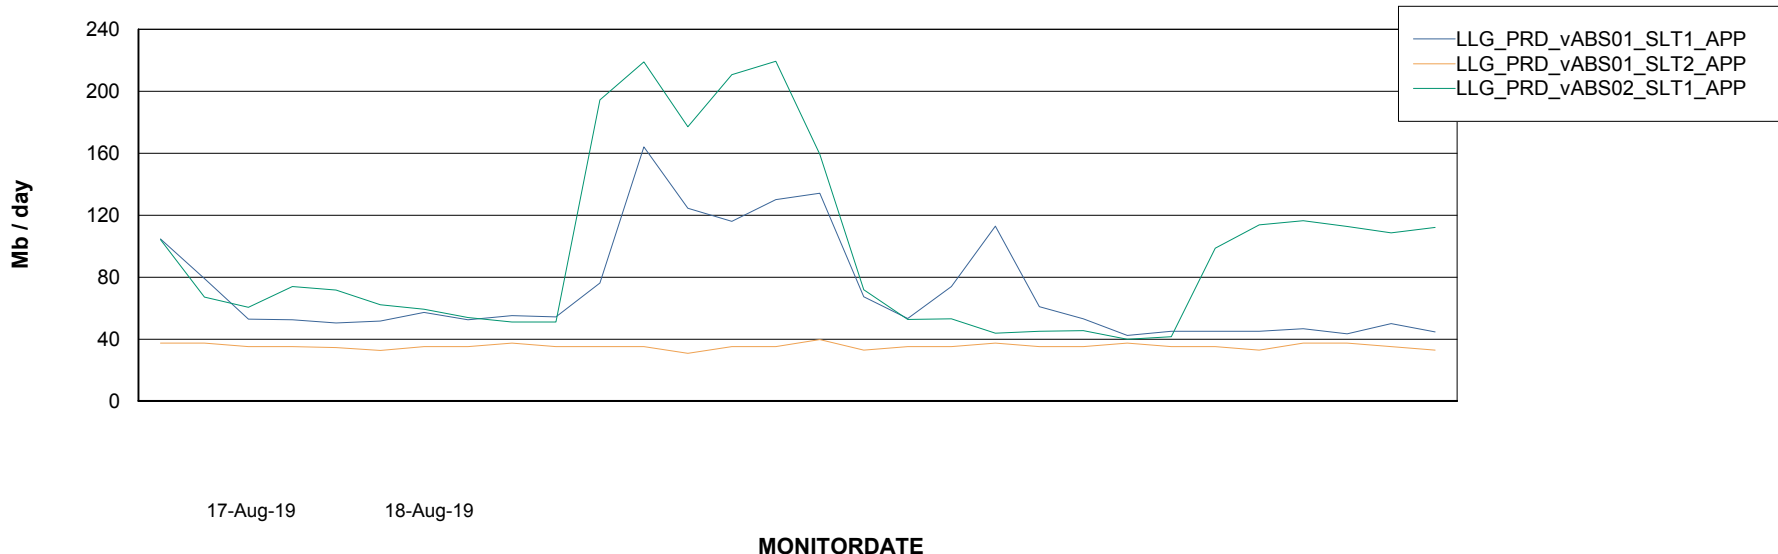

ABSSolute Application Server Services

Avg memory used per ABS Server Service