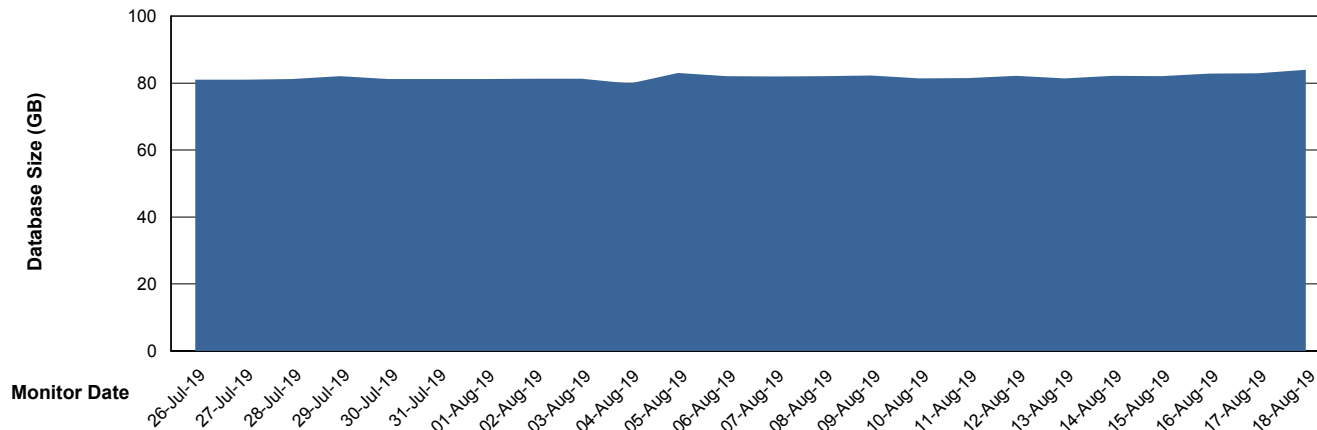

Harddisk Usage LLG_PRD_vABS02

	Free disk space on c: (%)	Total disk space on c: (Gb)	Free disk space on d: (%)	Total disk space on d: (Gb)
18-Aug-19	41	170	60	150

Weekly SLA Customer Report

Customer LLG_Production
Database ID 53

DATABASE SIZE LLGDB_Production

Database growth over last month

DATABASE SIZE LLGDBBI_Production

Database growth over last month

Weekly SLA Customer Report

Customer LLG_Production
Database ID 53

Database Tablespace LLGDB_Production