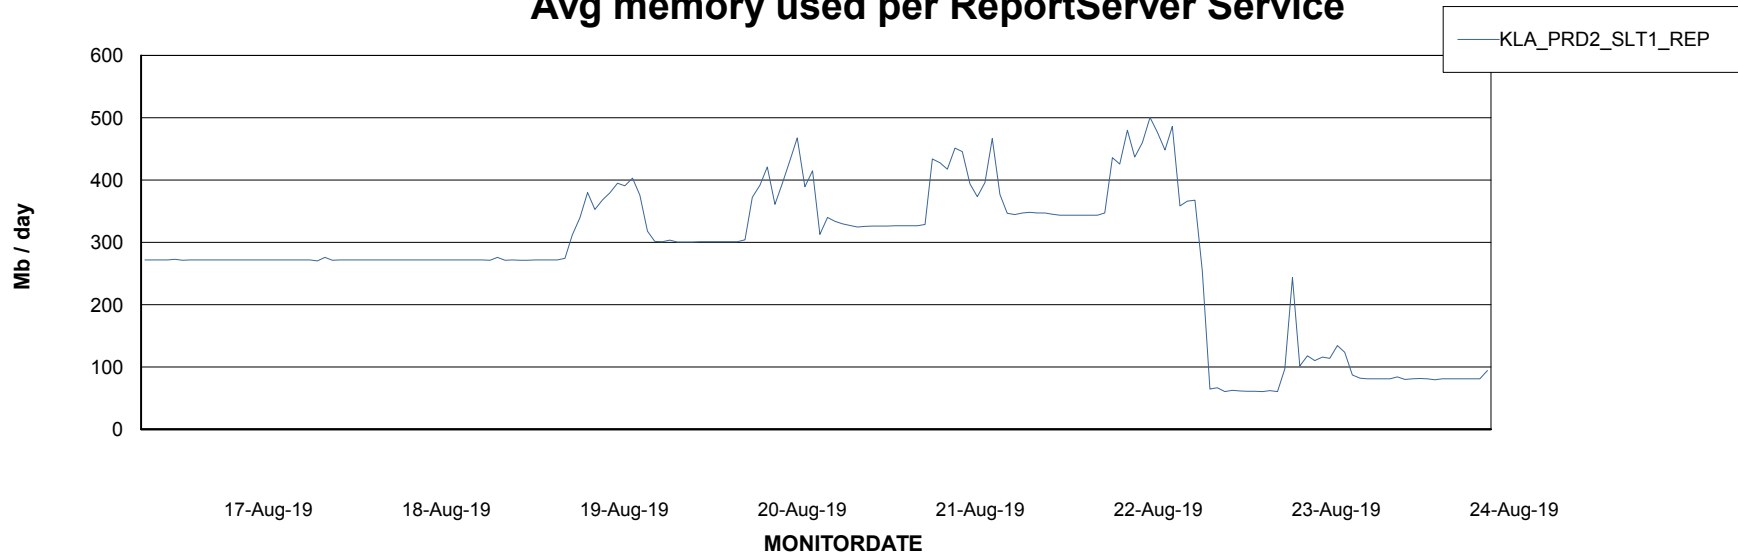

ABSSolute Application ReportServer Services

Avg memory used per ReportServer Service