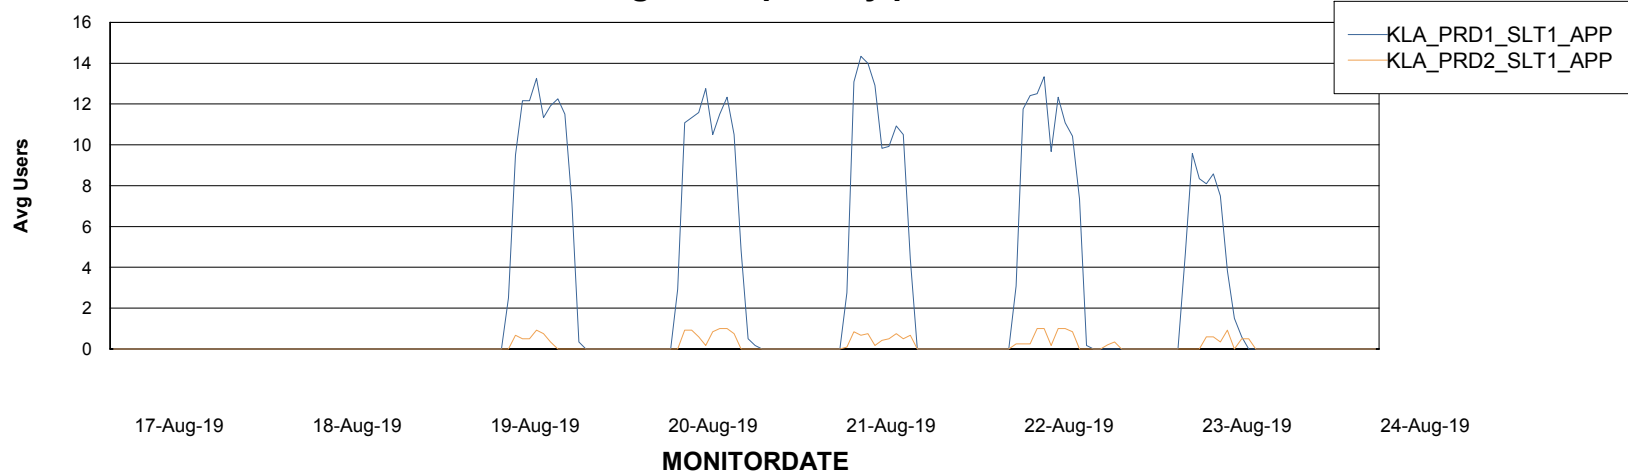

Avg users per day per ABS server