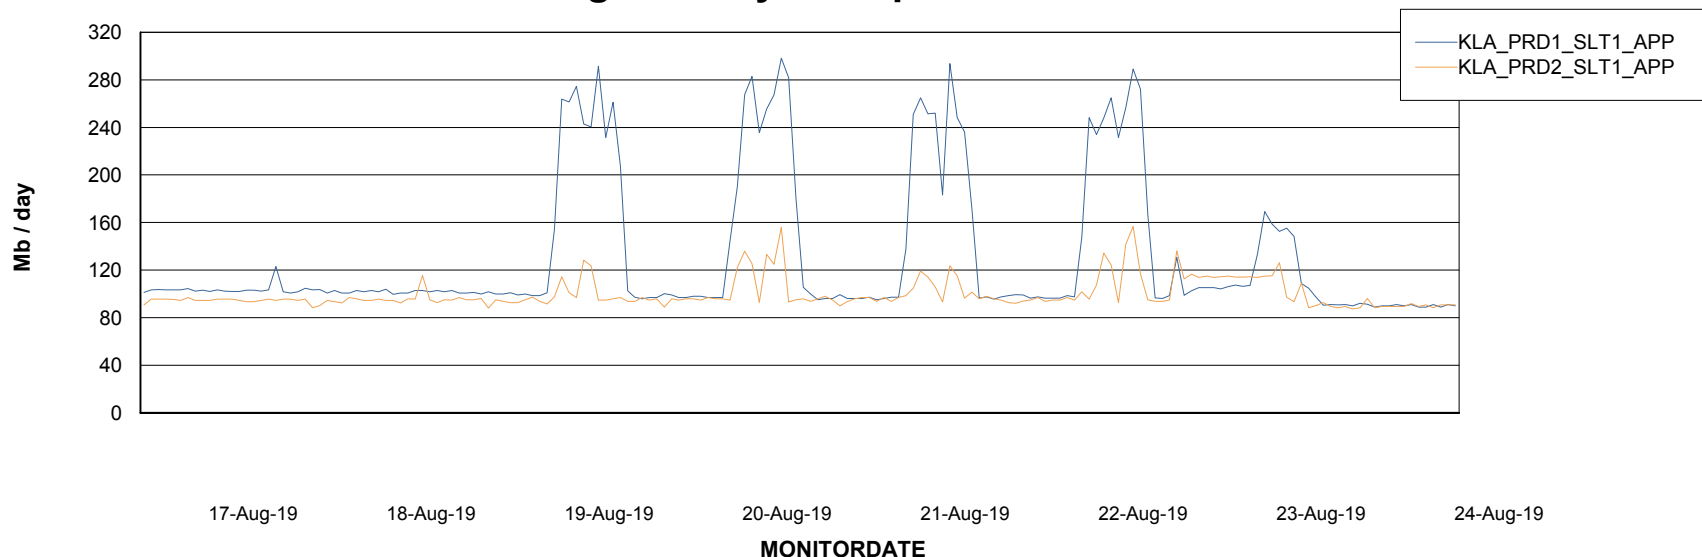

ABSSolute Application Server Services

Avg memory used per ABS Server Service