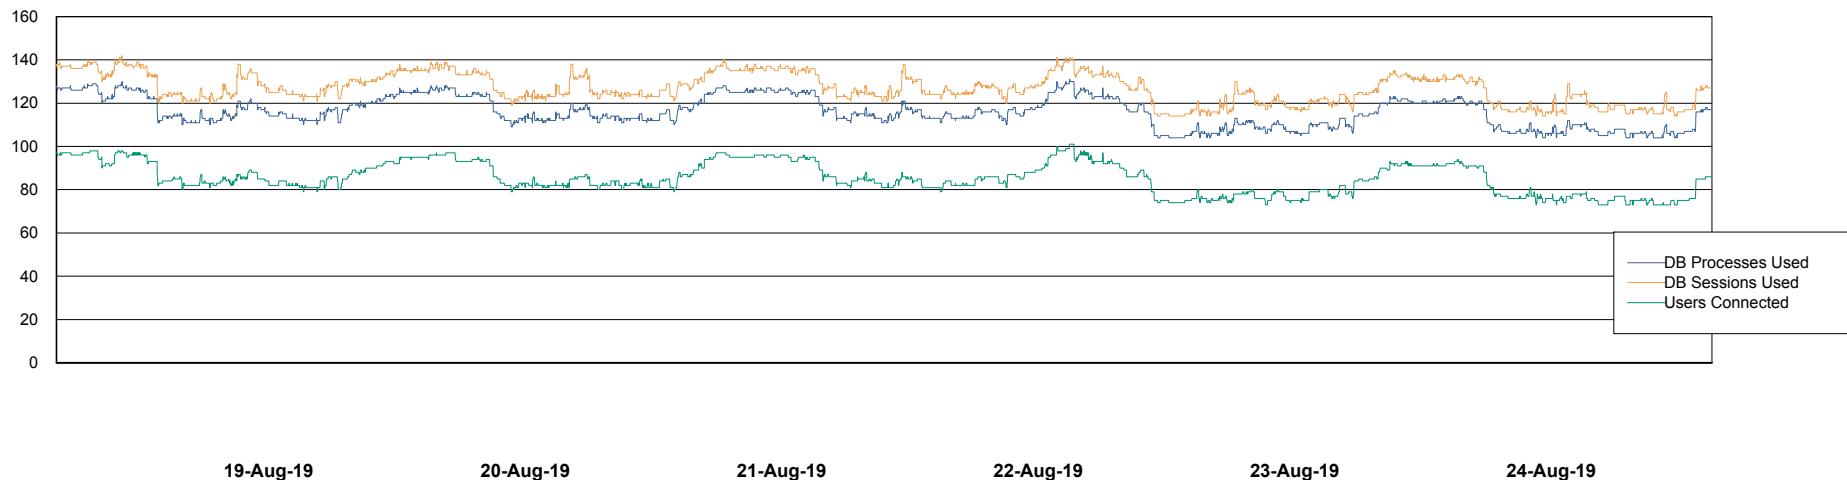

Database Performance FISDB_Production