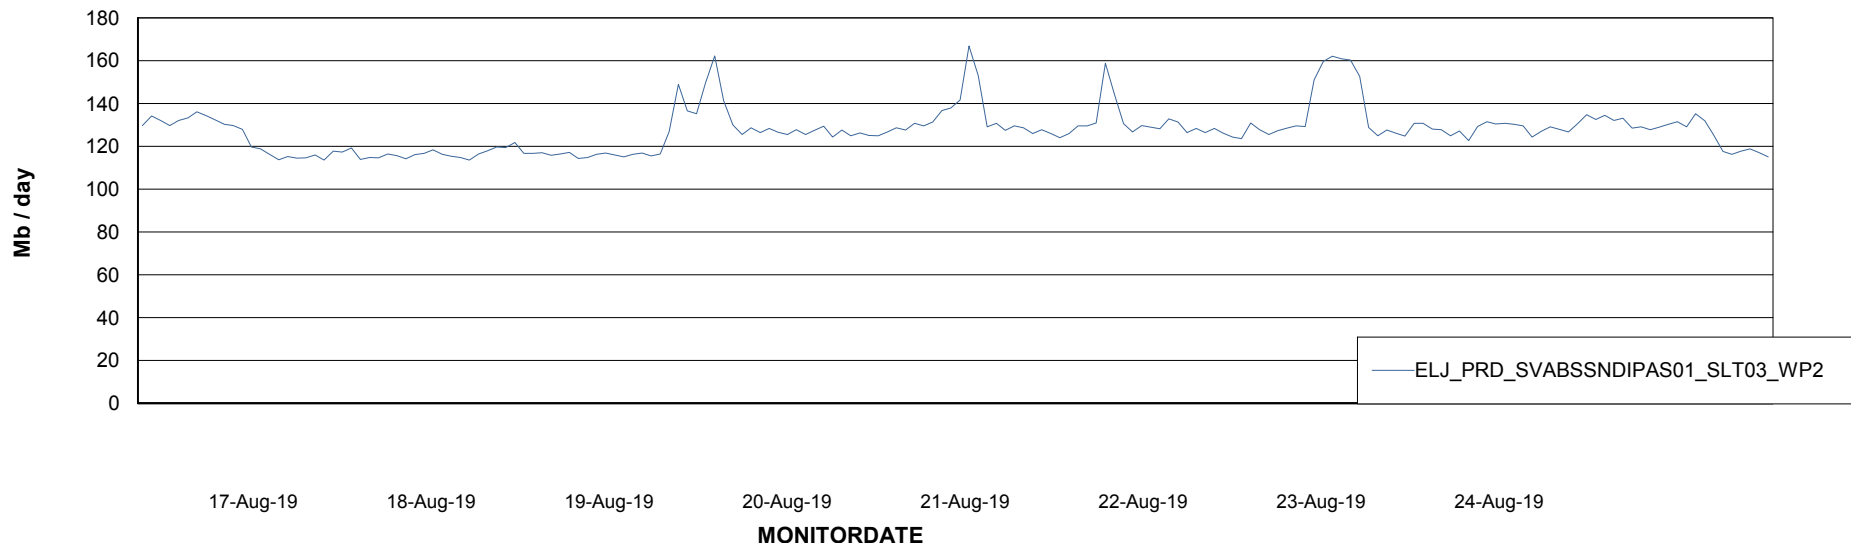

ABSSolute Application ReportServer Services

Avg memory used per ReportServer Service

Weekly SLA Customer Report

Customer ELJ Production
Database ID 72

ABSSolute Web Component Services

Avg memory used per ABS Web component