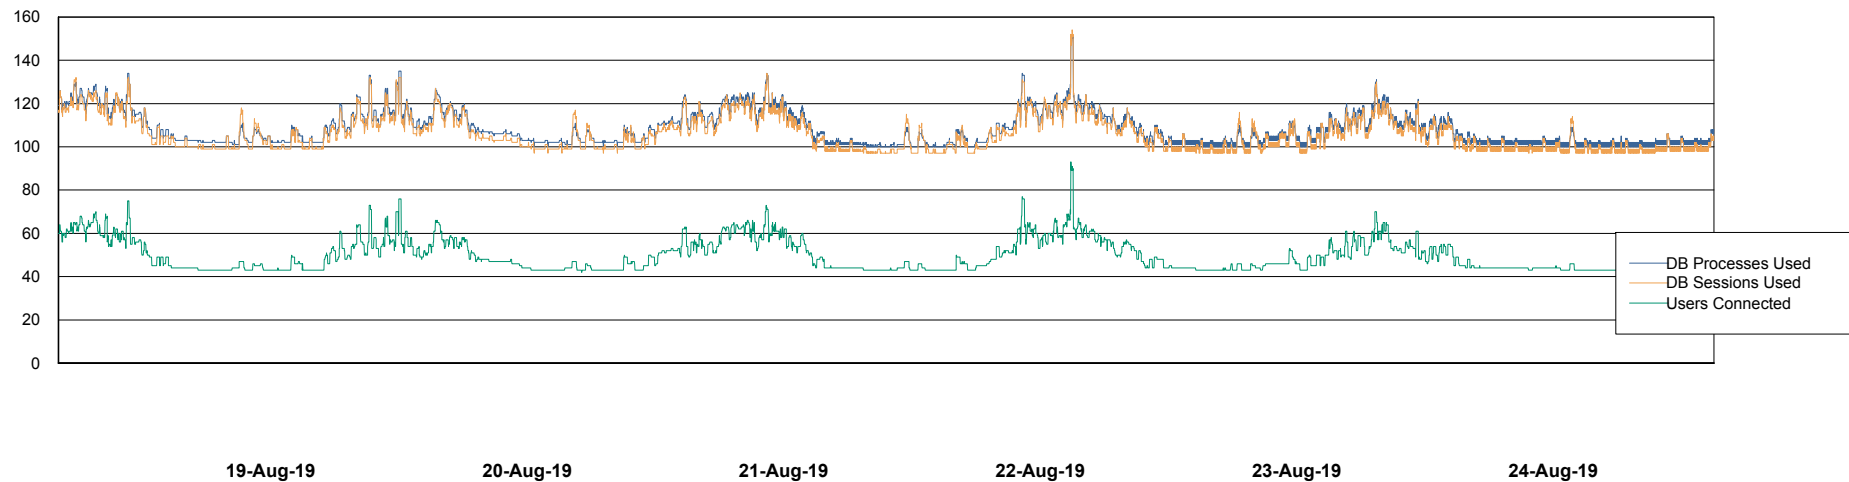

Database Performance ELJDB_Production