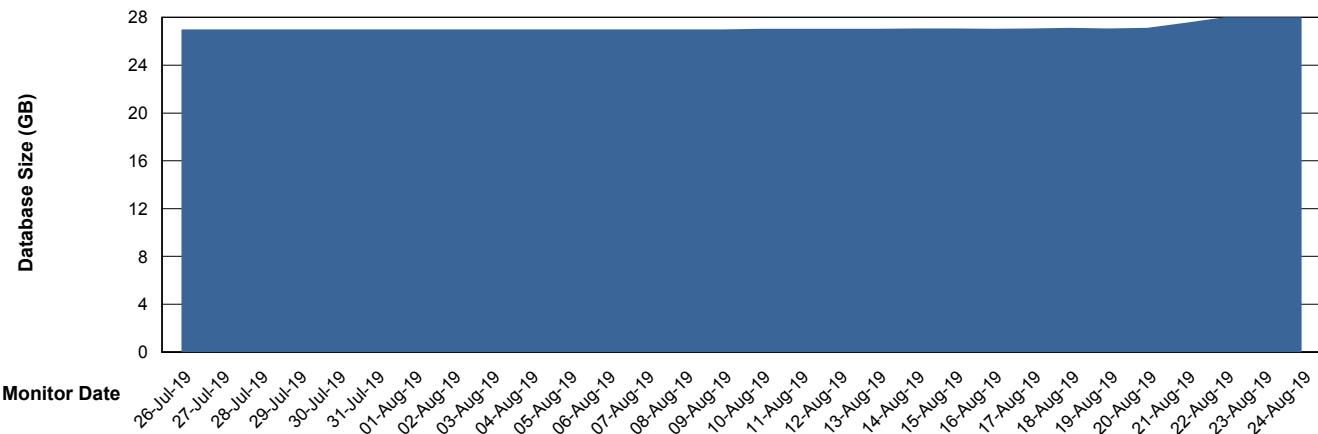

Weekly SLA Customer Report

Customer ELJ Production
Database ID 72

Database Performance ELJDB_Production

Weekly SLA Customer Report

Customer ELJ Production
Database ID 72

Database Performance ELJDB_Standby

Weekly SLA Customer Report

Customer ELJ Production
 Database ID 72

DATABASE SIZE ELJDB_Production

Database growth over last month

Database Tablespace ELJDB_Production

Date	Tablespace Name	Filesize (Gb)	Usedsize (Gb)	Percentage free
24-Aug-19	ABSDATA	28	23	18
	INDX	4	2	50
23-Aug-19	ABSDATA	28	23	18
	INDX	4	2	50
22-Aug-19	ABSDATA	28	23	18
	INDX	4	2	50
21-Aug-19	ABSDATA	28	23	18
	INDX	4	2	50
20-Aug-19	ABSDATA	28	23	18
	INDX	4	2	50
19-Aug-19	ABSDATA	28	23	18
	INDX	4	2	50
18-Aug-19	ABSDATA	28	23	18
	INDX	4	2	50