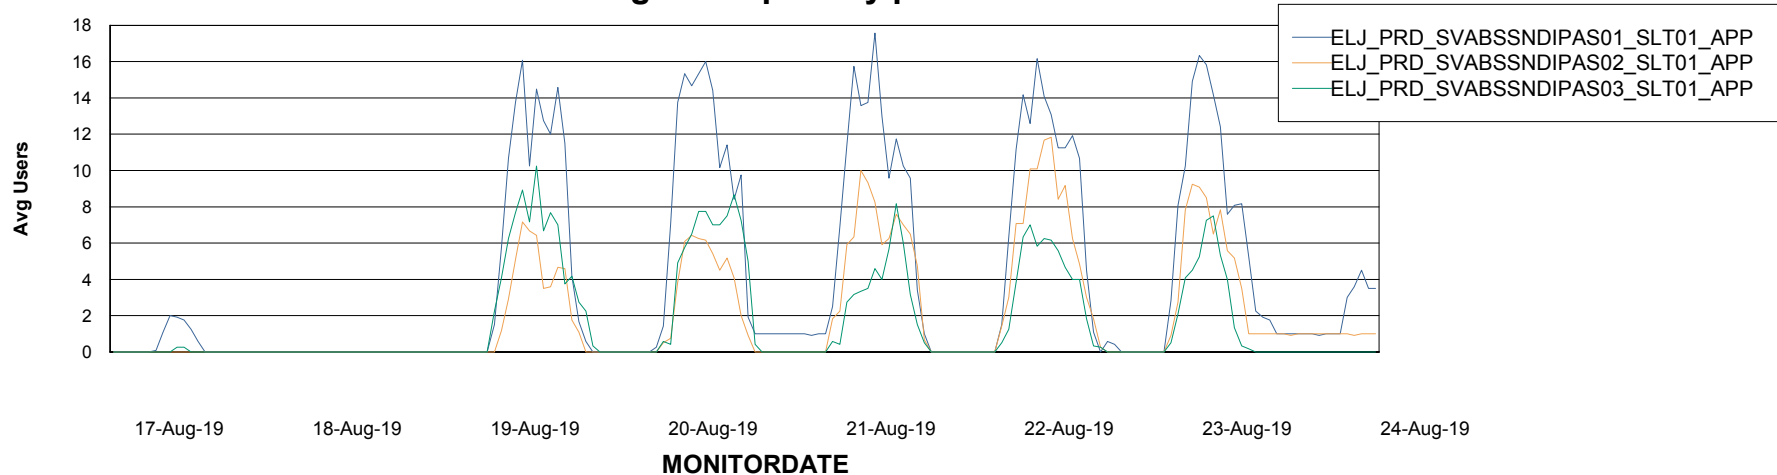

Weekly SLA Customer Report

Customer ELJ Production
Database ID 72

ABSSolute Application Server Services

Avg memory used per ABS Server Service

Avg users per day per ABS server

Weekly SLA Customer Report

Customer ELJ Production
Database ID 72