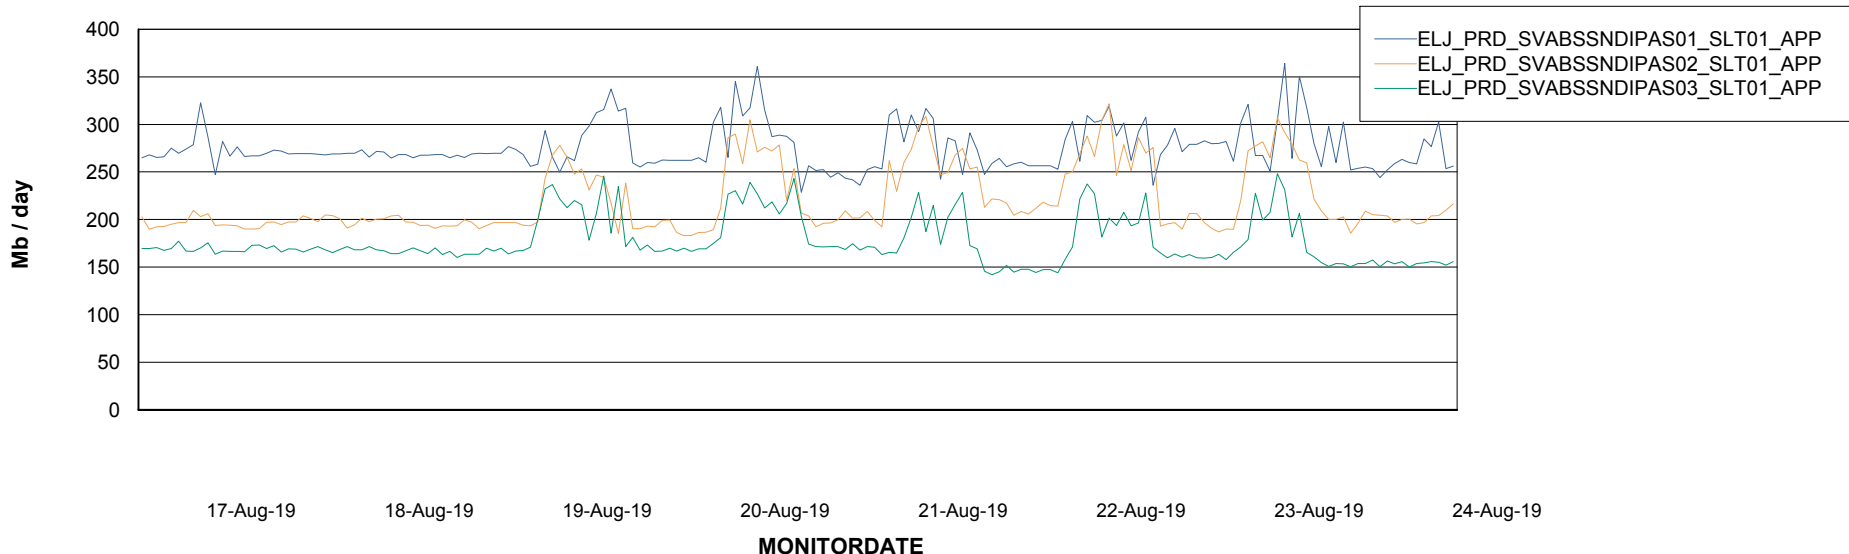

ABSSolute Application Server Services

Avg memory used per ABS Server Service