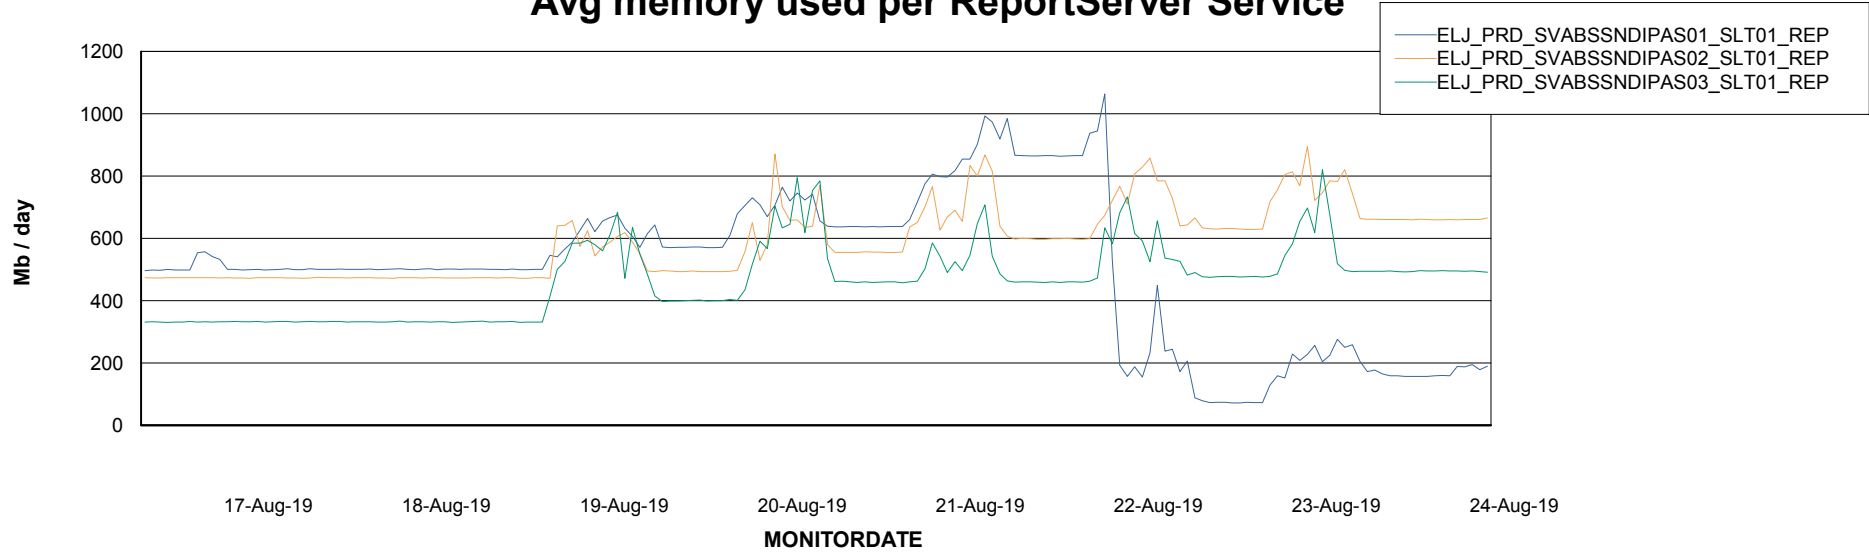

ABSSolute Application ReportServer Services

Avg memory used per ReportServer Service