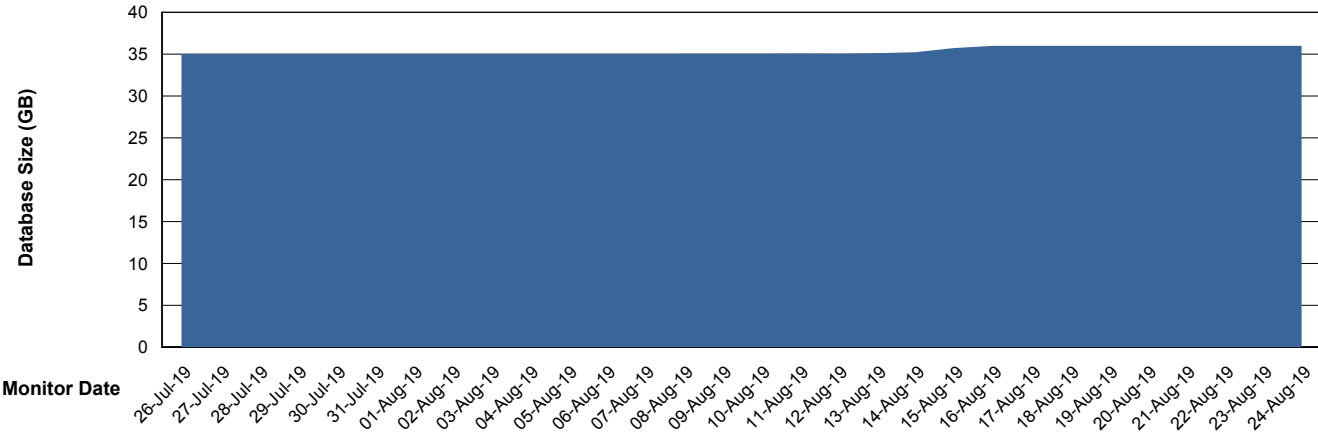

Weekly SLA Customer Report

Customer ECL Production
Database ID 77

Database Performance ECLDB_Production

Weekly SLA Customer Report

Customer ECL Production
Database ID 77

Database Performance ECLDB_Standby

Weekly SLA Customer Report

Customer ECL Production
 Database ID 77

DATABASE SIZE ECLDB_Production

Database growth over last month

Database Tablespace ECLDB_Production

| Date | Tablespace Name | Filesize (Gb) | Usedsize (Gb) | Percentage free |
|-----------|-----------------|---------------|---------------|-----------------|
| 24-Aug-19 | ABSDATA | 40 | 32 | 20 |
| | INDX | 8 | 1 | 88 |
| 23-Aug-19 | ABSDATA | 40 | 32 | 20 |
| | INDX | 8 | 1 | 88 |
| 22-Aug-19 | ABSDATA | 40 | 32 | 20 |
| | INDX | 8 | 1 | 88 |
| 21-Aug-19 | ABSDATA | 40 | 32 | 20 |
| | INDX | 8 | 1 | 88 |
| 20-Aug-19 | ABSDATA | 40 | 32 | 20 |
| | INDX | 8 | 1 | 88 |
| 19-Aug-19 | ABSDATA | 40 | 32 | 20 |
| | INDX | 8 | 1 | 88 |
| 18-Aug-19 | ABSDATA | 40 | 32 | 20 |
| | INDX | 8 | 1 | 88 |