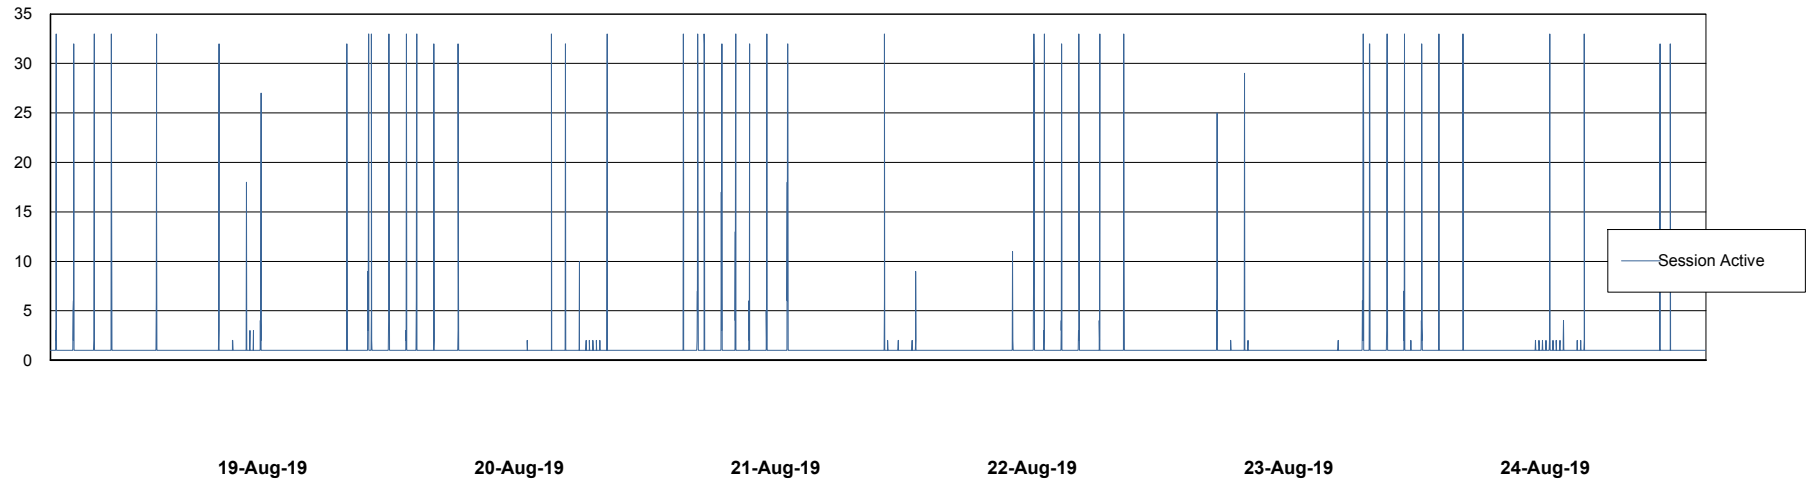

Weekly SLA Customer Report

Customer ECL Production
Database ID 77

Database Performance ECLDB_Production

Weekly SLA Customer Report

Customer ECL Production
Database ID 77

Database Performance ECLDB_Standby

Weekly SLA Customer Report