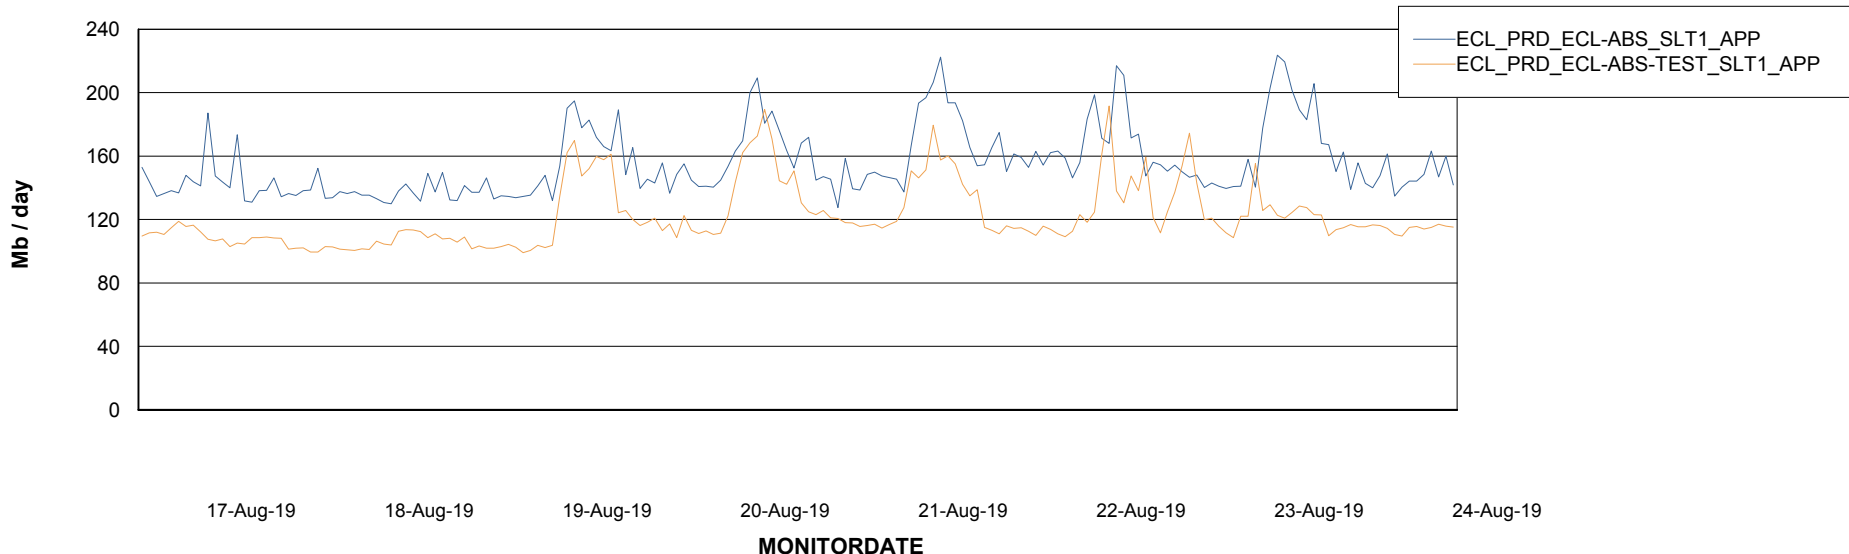

Customer ECL Production
 Database ID 77

DATABASE SIZE ECLDB_Production

Database growth over last month

Database Tablespace ECLDB_Production

| Date | Tablespace Name | Filesize (Gb) | Usedsize (Gb) | Percentage free |
|-----------|-----------------|---------------|---------------|-----------------|
| 24-Aug-19 | ABSDATA | 40 | 32 | 20 |
| | INDX | 8 | 1 | 88 |
| 23-Aug-19 | ABSDATA | 40 | 32 | 20 |
| | INDX | 8 | 1 | 88 |
| 22-Aug-19 | ABSDATA | 40 | 32 | 20 |
| | INDX | 8 | 1 | 88 |
| 21-Aug-19 | ABSDATA | 40 | 32 | 20 |
| | INDX | 8 | 1 | 88 |
| 20-Aug-19 | ABSDATA | 40 | 32 | 20 |
| | INDX | 8 | 1 | 88 |
| 19-Aug-19 | ABSDATA | 40 | 32 | 20 |
| | INDX | 8 | 1 | 88 |
| 18-Aug-19 | ABSDATA | 40 | 32 | 20 |
| | INDX | 8 | 1 | 88 |

Weekly SLA Customer Report

Customer ECL Production
Database ID 77

ABSSolute Application Server Services

Avg memory used per ABS Server Service

Avg users per day per ABS server

Weekly SLA Customer Report

Customer ECL Production
Database ID 77