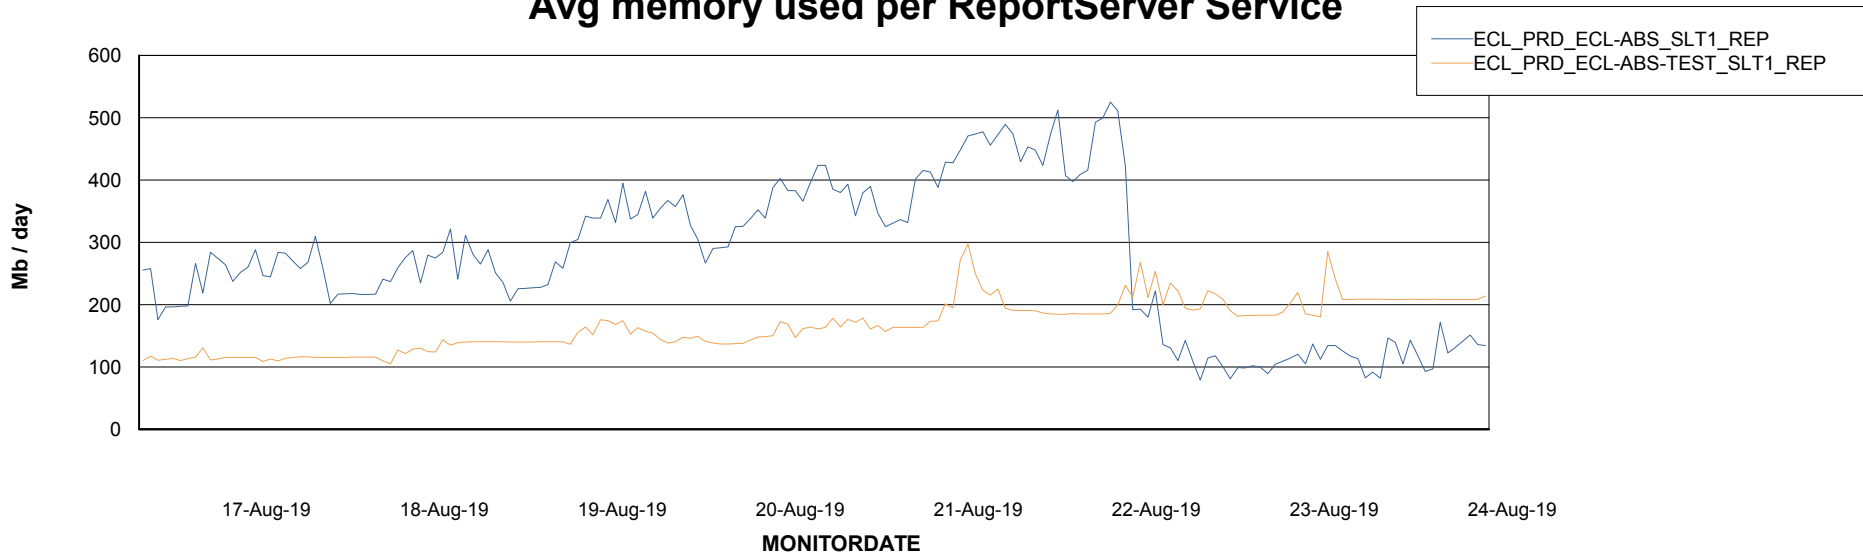

ABSSolute Application ReportServer Services

Avg memory used per ReportServer Service