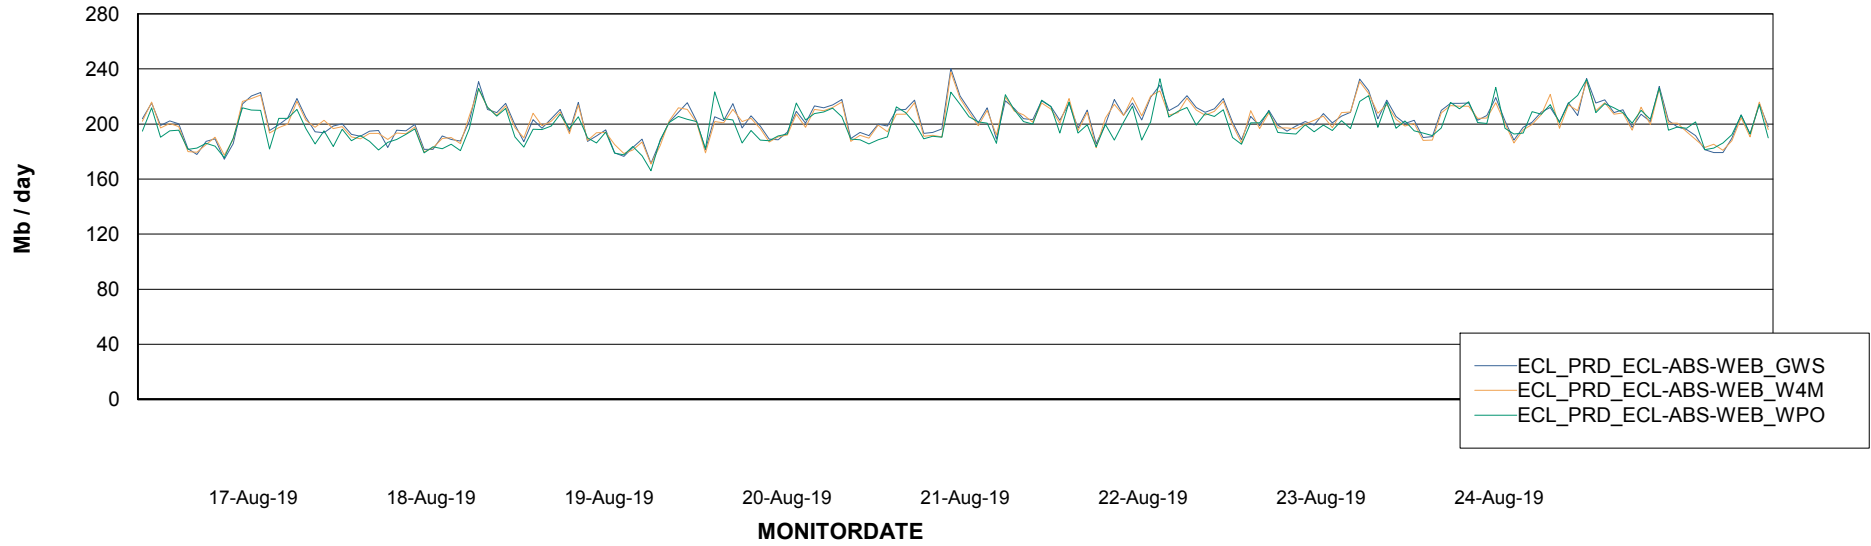

ABSSolute Application ReportServer Services

Avg memory used per ReportServer Service

Weekly SLA Customer Report

Customer ECL Production
Database ID 77

ABSolute Web Component Services

Avg memory used per ABS Web component