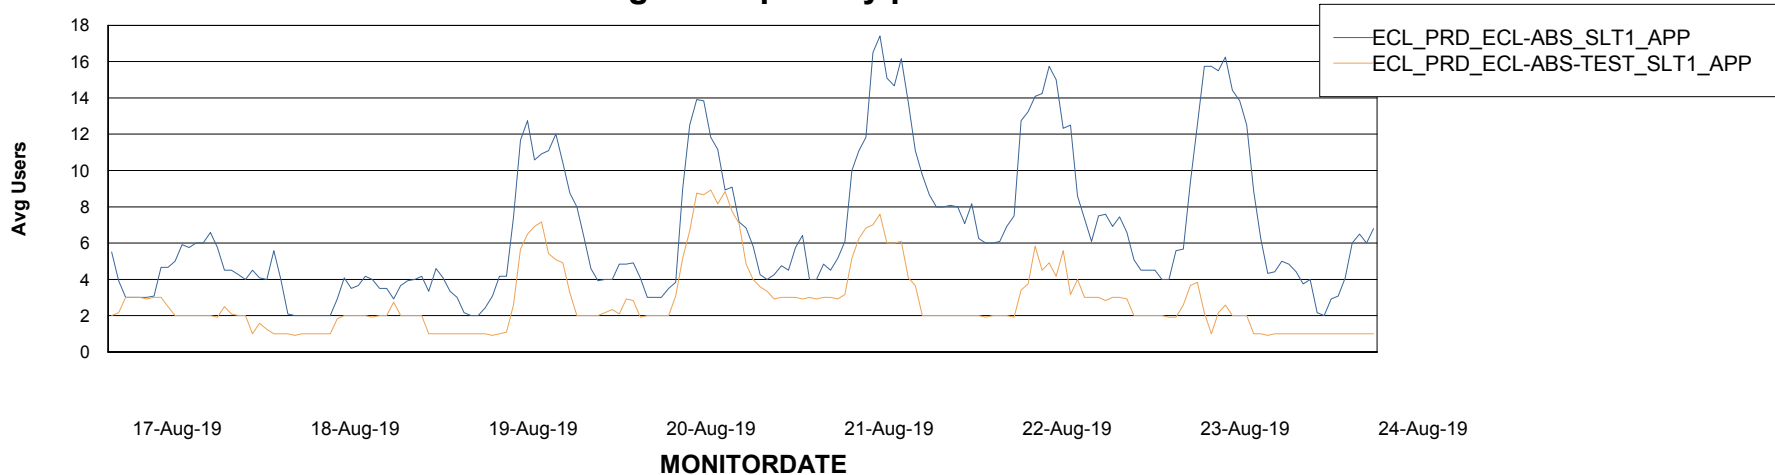

Weekly SLA Customer Report

Customer ECL Production
Database ID 77

ABSSolute Application Server Services

Avg memory used per ABS Server Service

Avg users per day per ABS server

Weekly SLA Customer Report

Customer ECL Production
Database ID 77