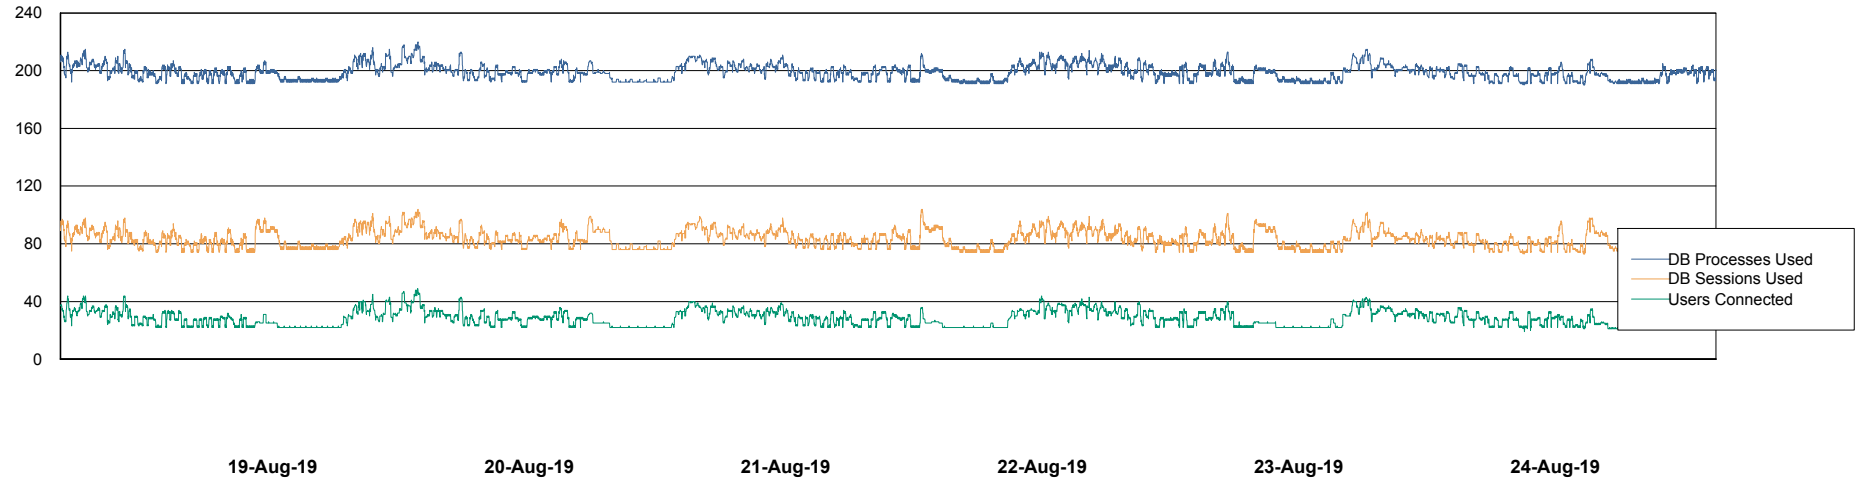

Database Performance ECLDB_Production