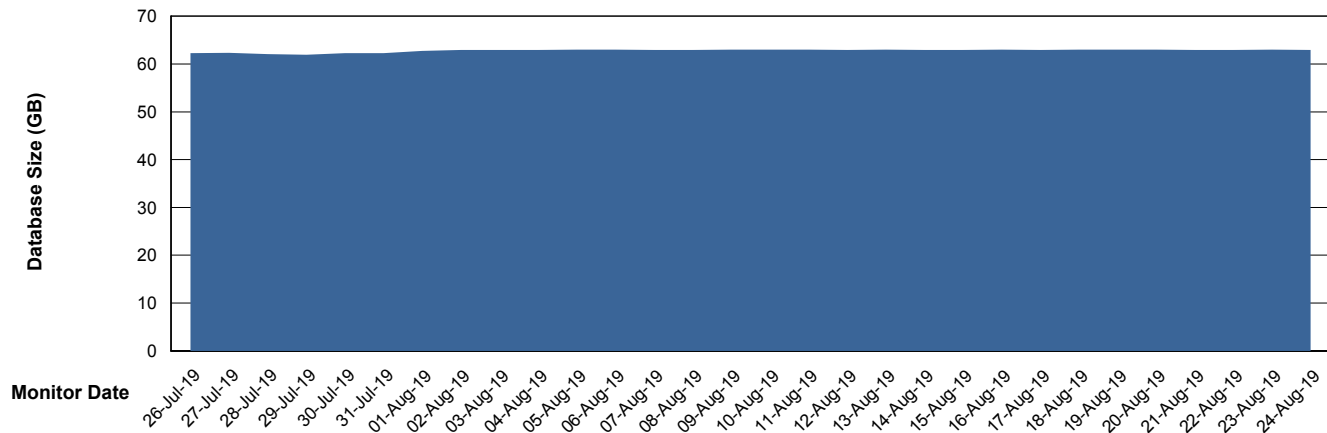

DATABASE SIZE DFDDDBI_Production

Database growth over last month