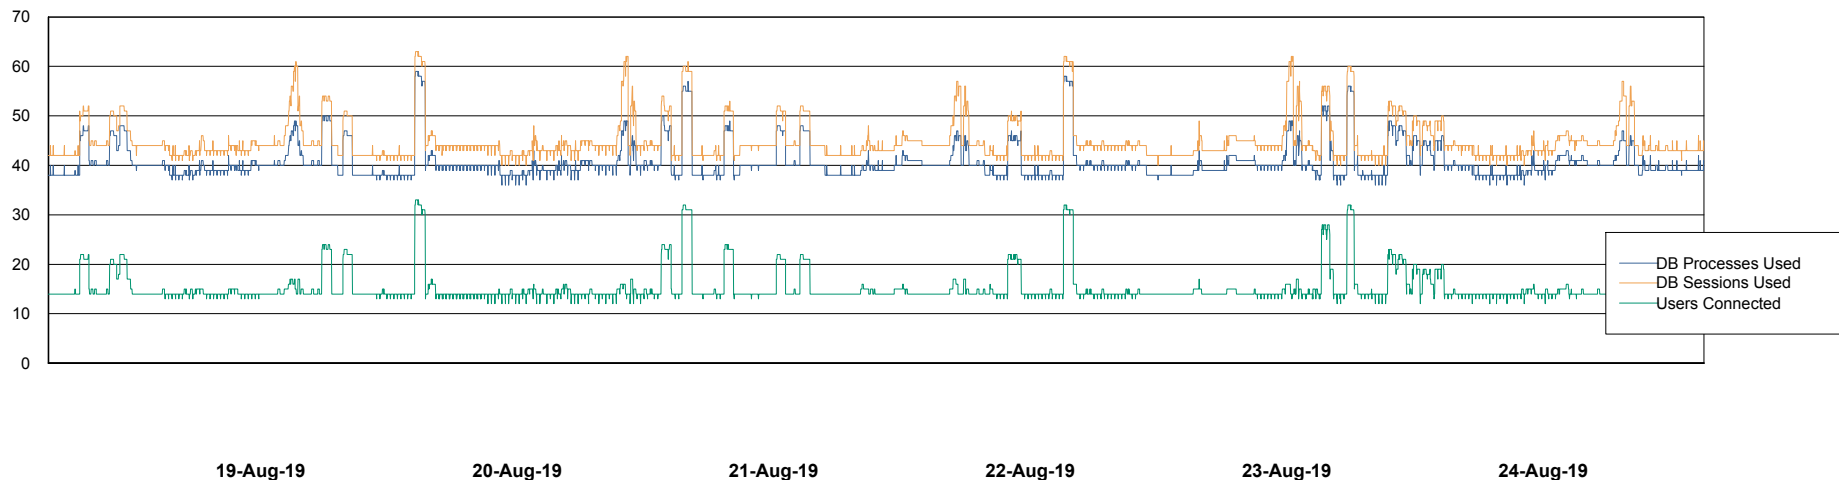

Database Performance DFDDDBBI_Production