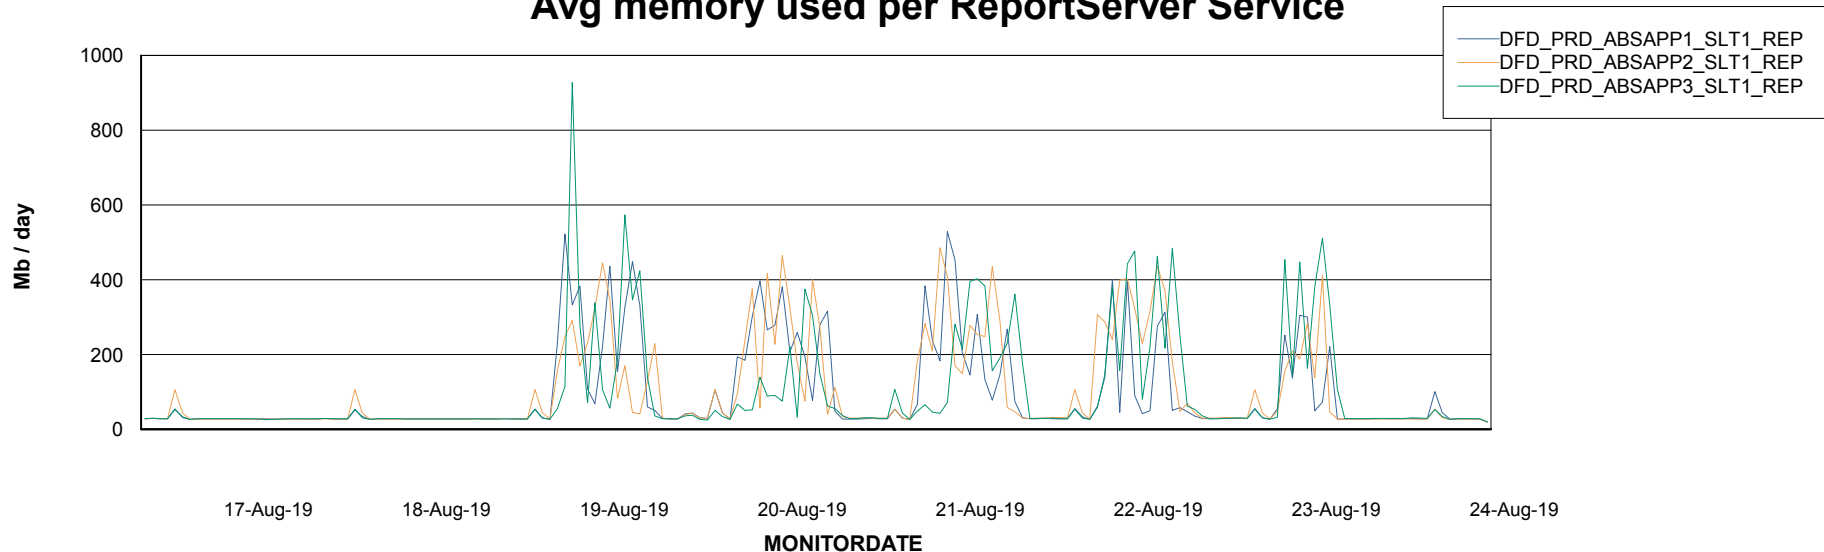

Avg users per day per ABS server

Weekly SLA Customer Report

Customer DFD Production
Database ID 39

ABSSolute Application ReportServer Services

Avg memory used per ReportServer Service

Disaster per ABS component