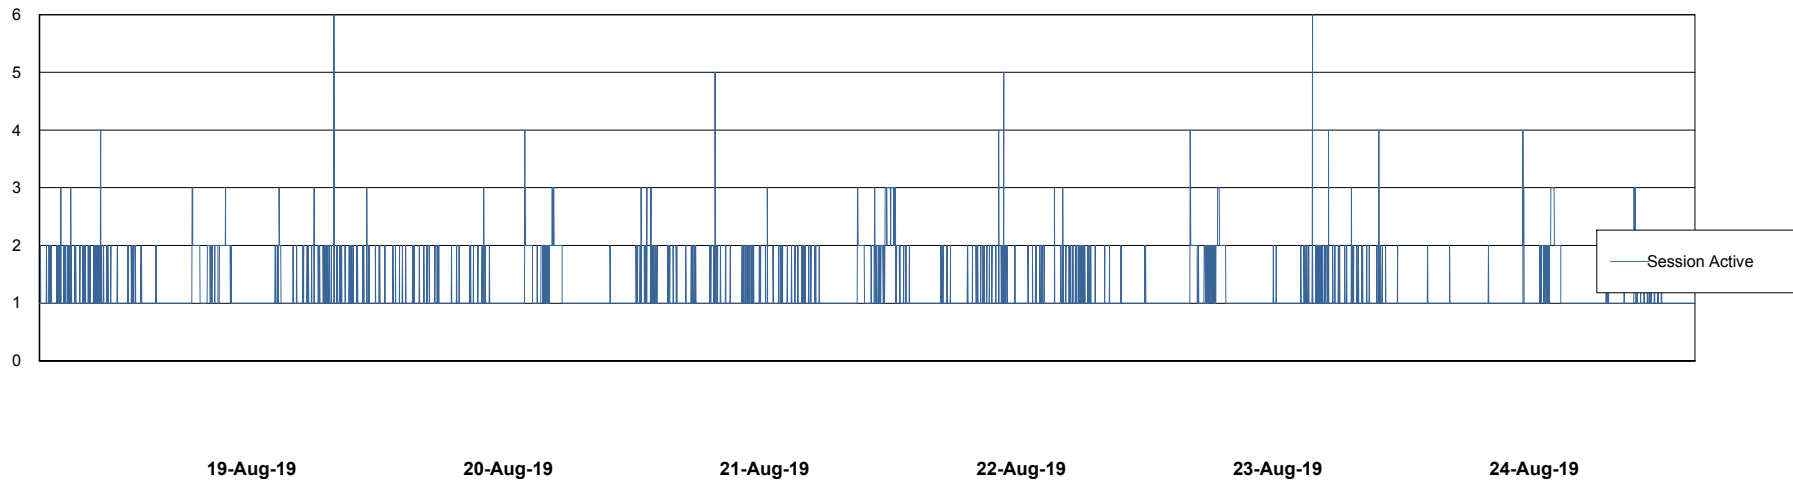

Database Performance DFDDB_Production