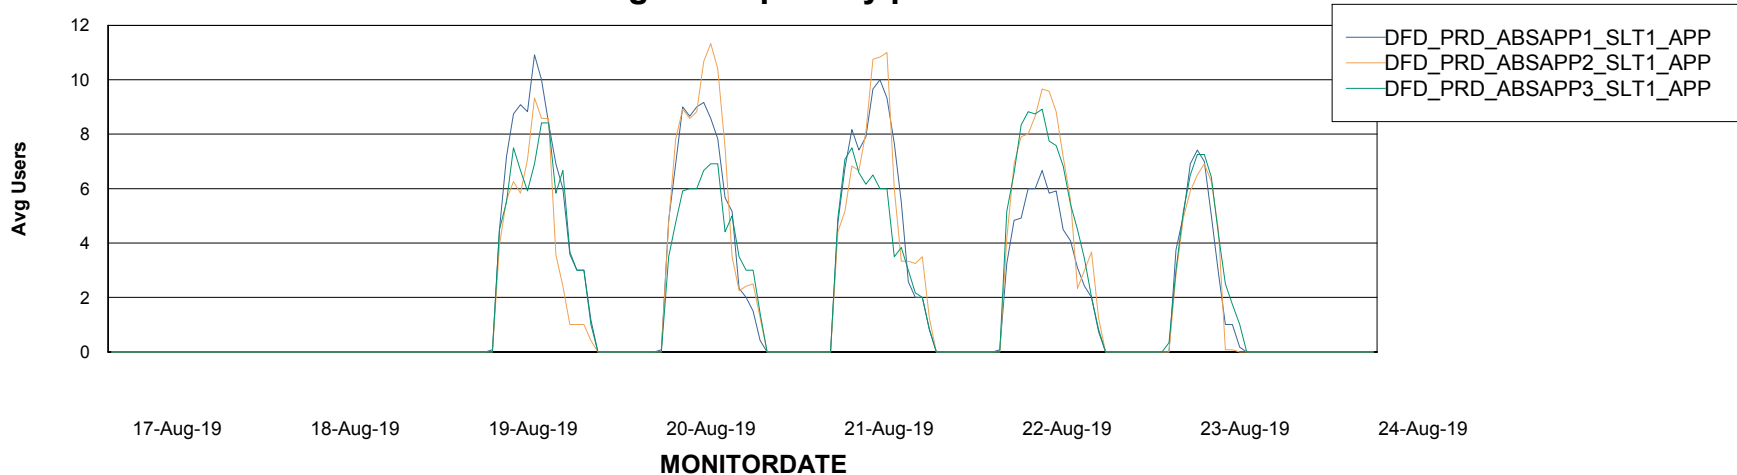

Avg users per day per ABS server