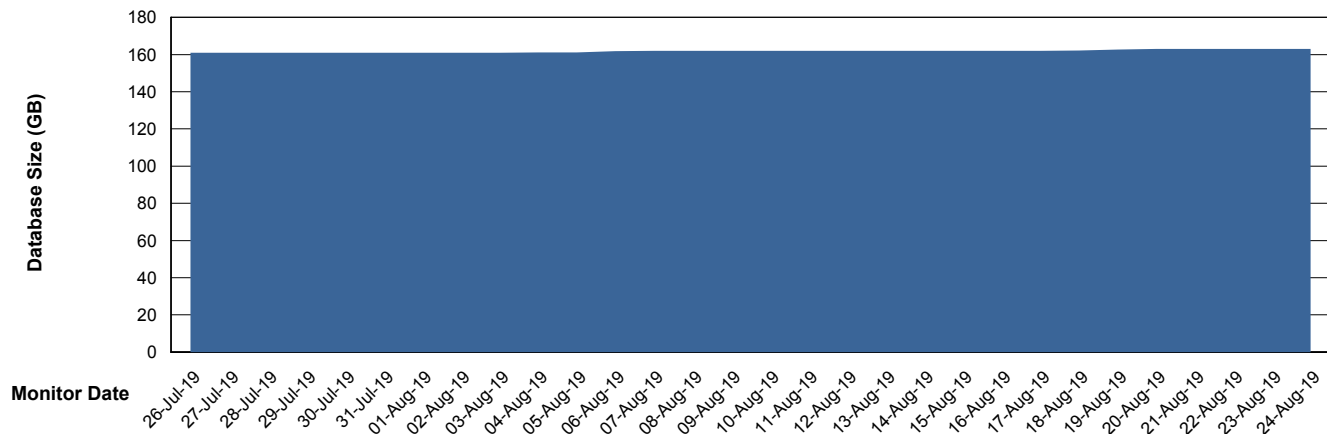

Weekly SLA Customer Report

Customer DFD Production
Database ID 39

Database Performance DFDDB_Production

Weekly SLA Customer Report

Customer DFD Production
Database ID 39

Database Performance DFDDB_Standby

Weekly SLA Customer Report

Customer DFD Production
Database ID 39

Database Performance DFDDDBBI_Production

Weekly SLA Customer Report

Customer DFD Production
Database ID 39

DATABASE SIZE DFDDDB_Production

Database growth over last month