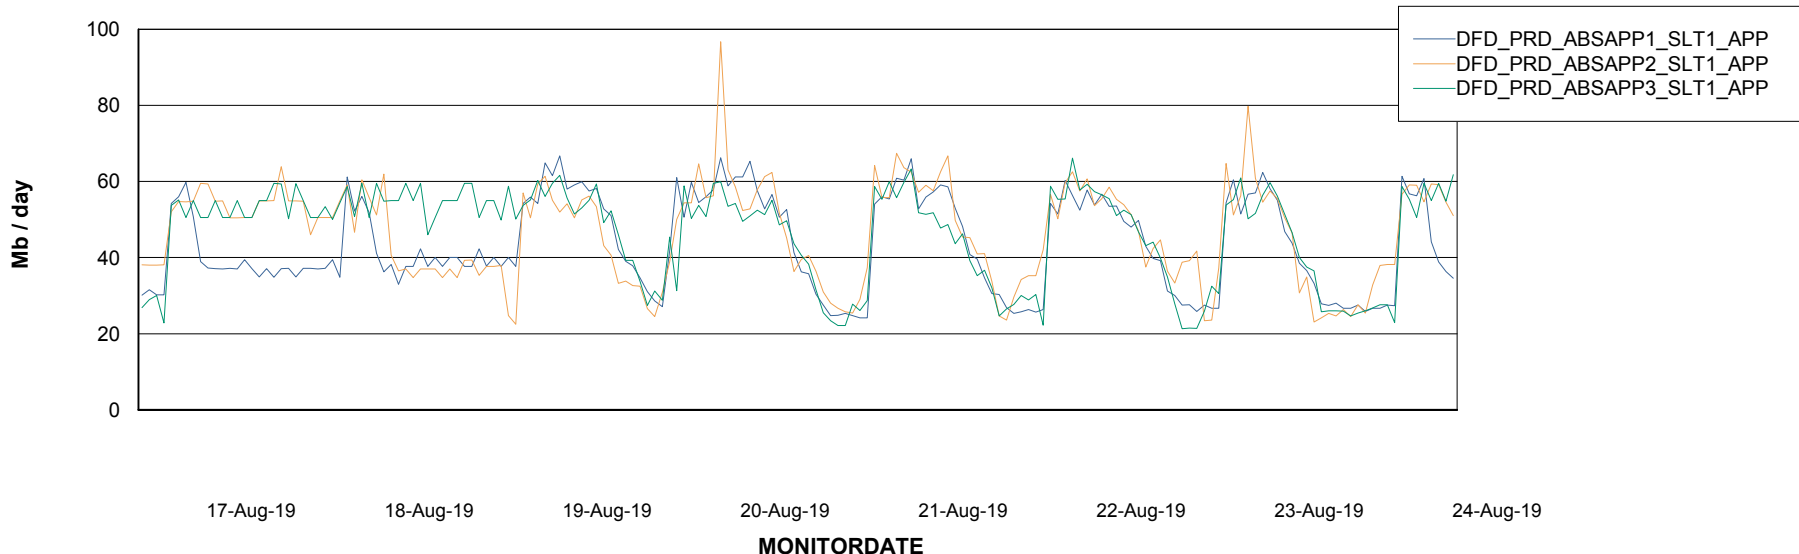

Standby Database Health DFD Production

Recovery lag for last 7 days

Weekly SLA Customer Report

Customer DFD Production
Database ID 39

ABSolute Application Server Services

Avg memory used per ABS Server Service