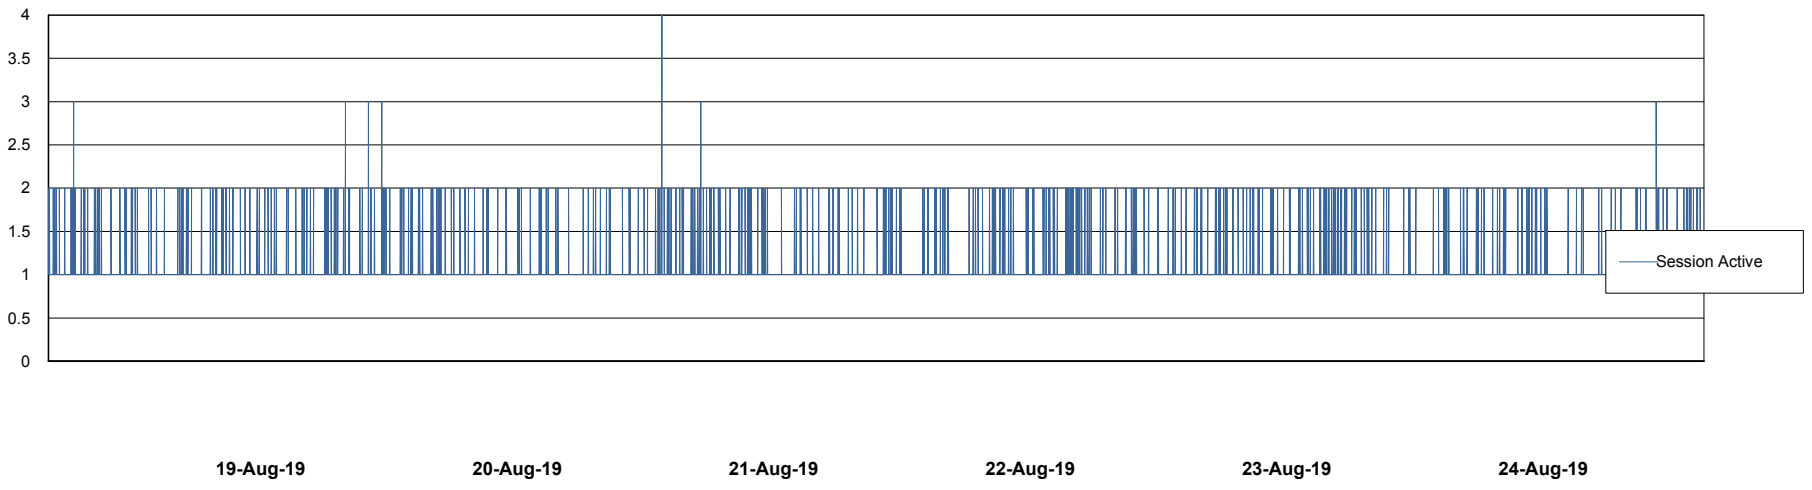

Weekly SLA Customer Report

Customer DFD Production
Database ID 39

Database Performance DFDDB_Production

Weekly SLA Customer Report

Customer DFD Production
Database ID 39

Database Performance DFDDB_Standby

Weekly SLA Customer Report