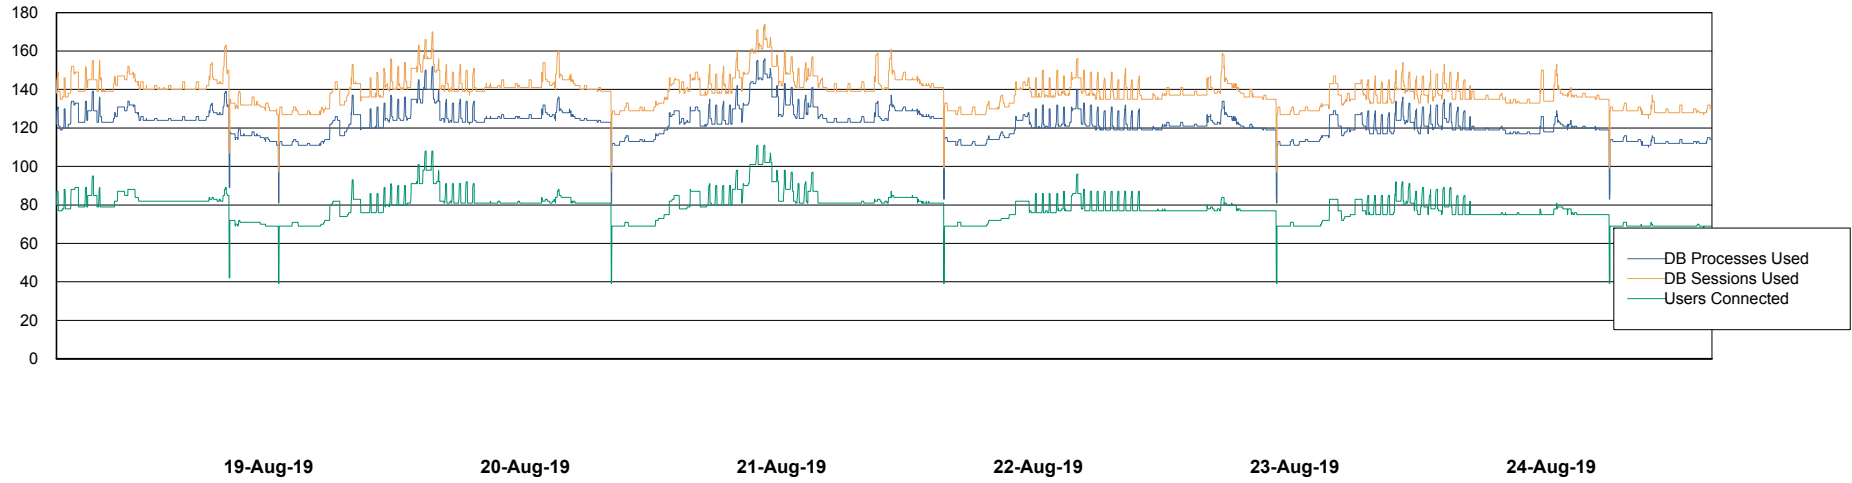

Database Performance DFDDB_Production