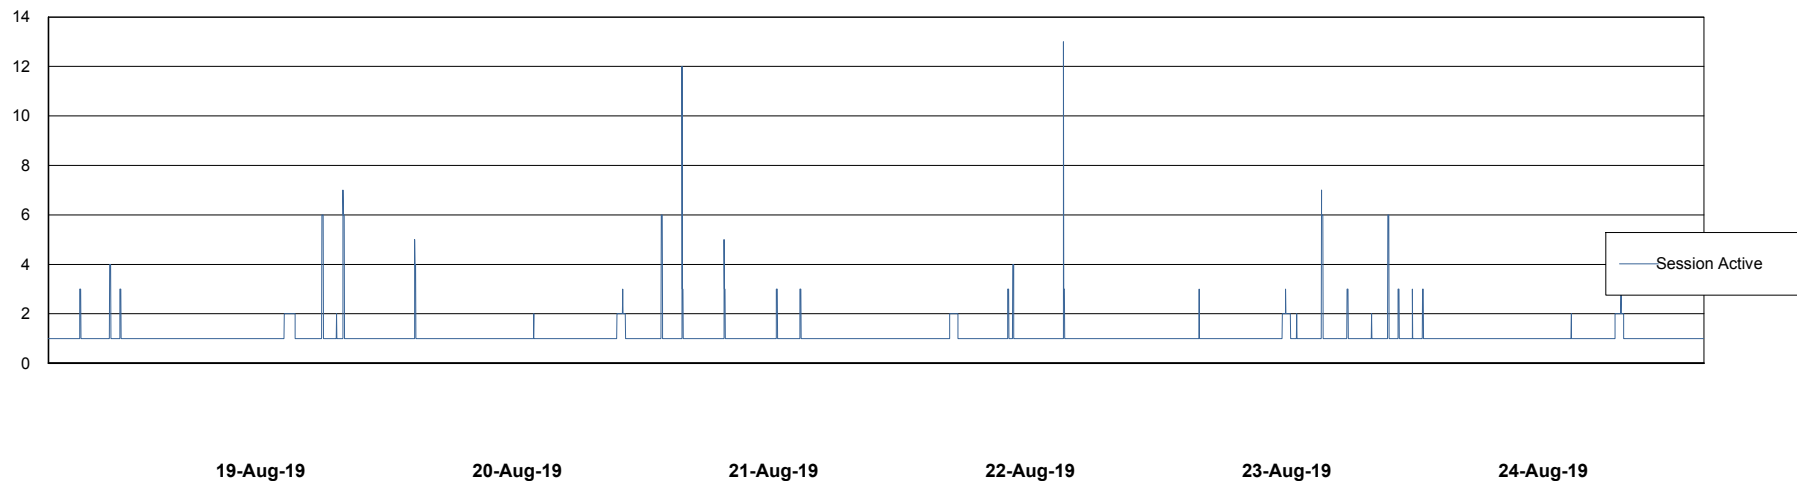

Database Performance DFDDDBBI_Production