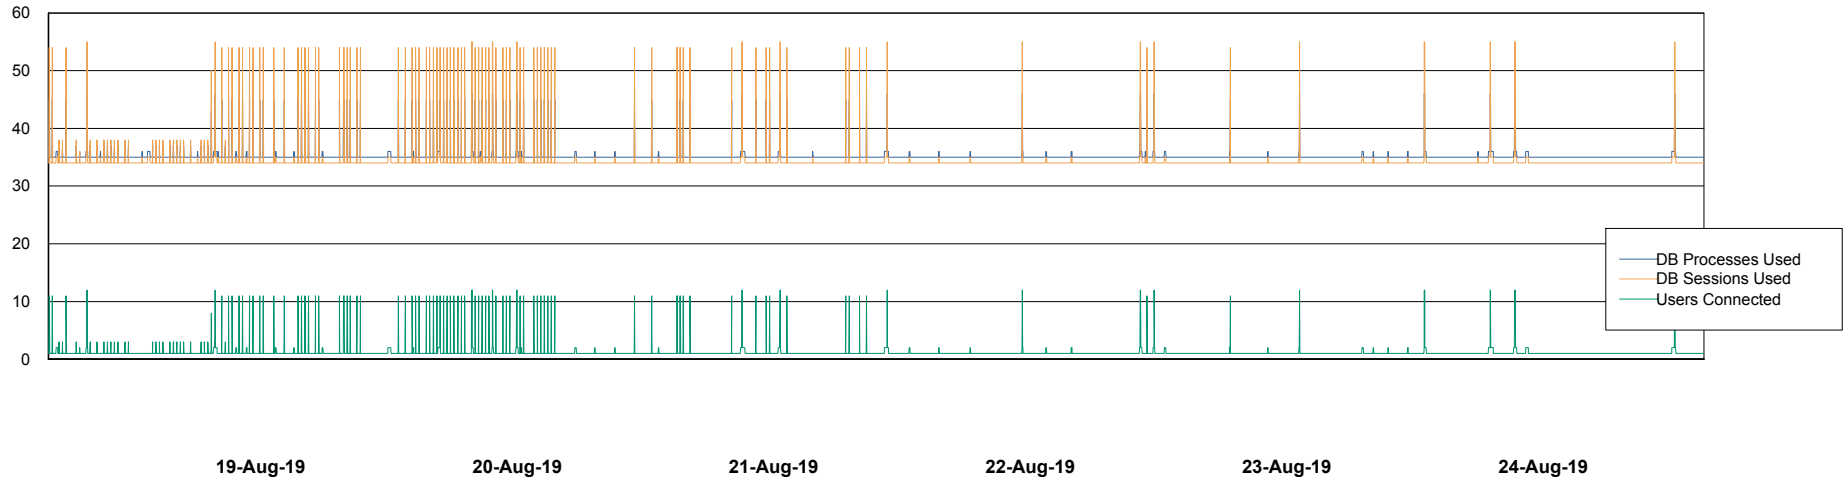

Database Performance CUS_ProdDB_Standby