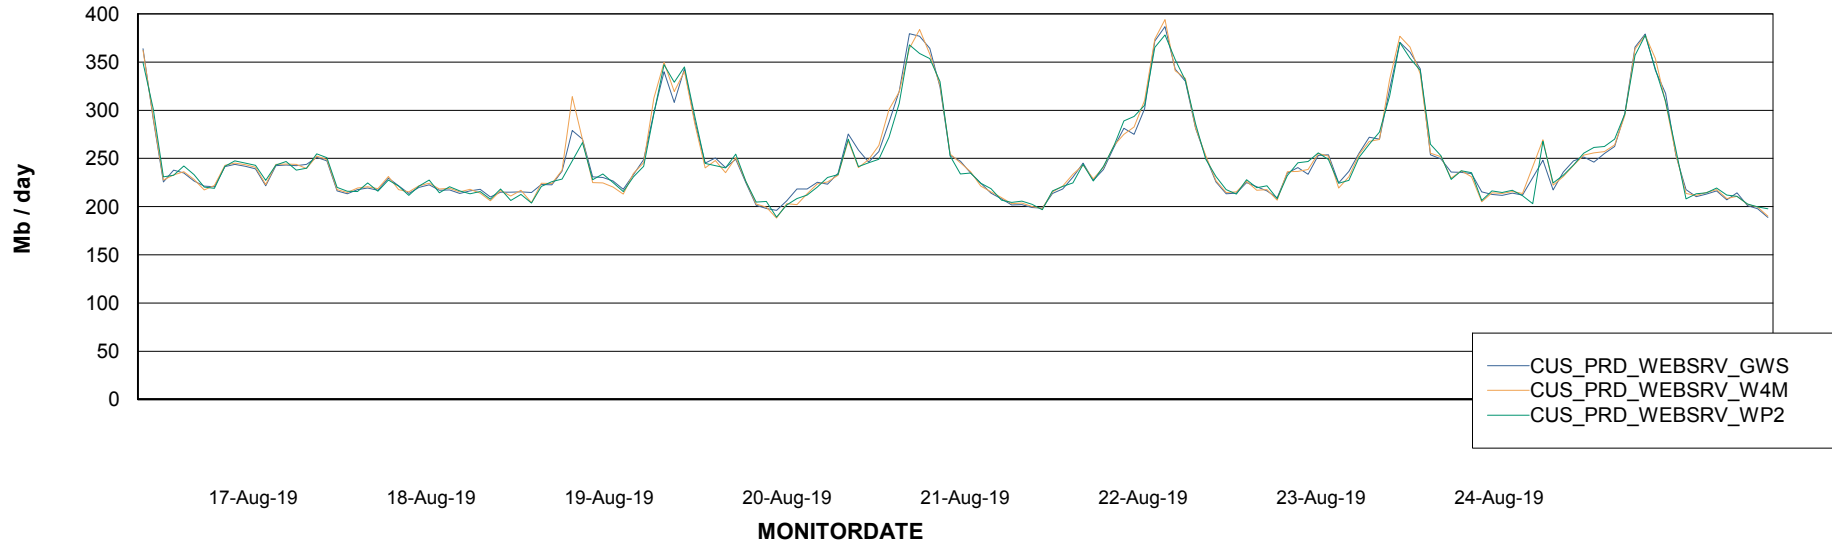

ABSSolute Web Component Services

Avg memory used per ABS Web component