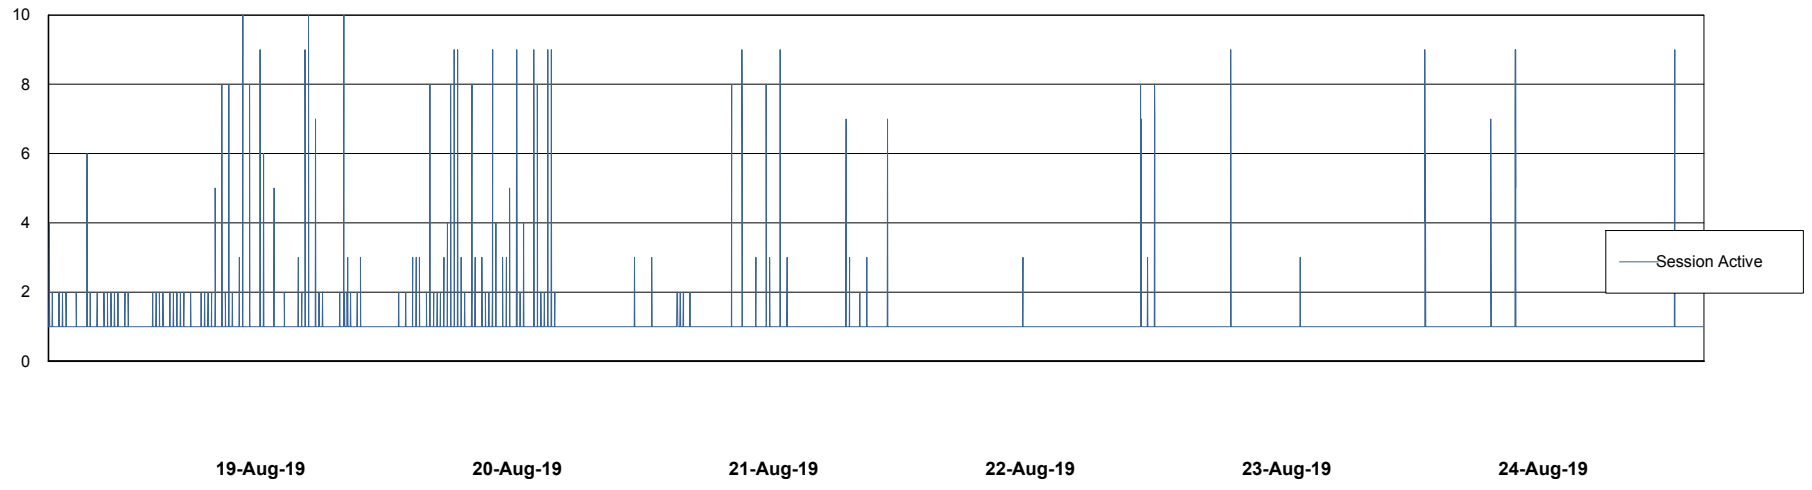

Database Performance CUS_ProdDB_Standby