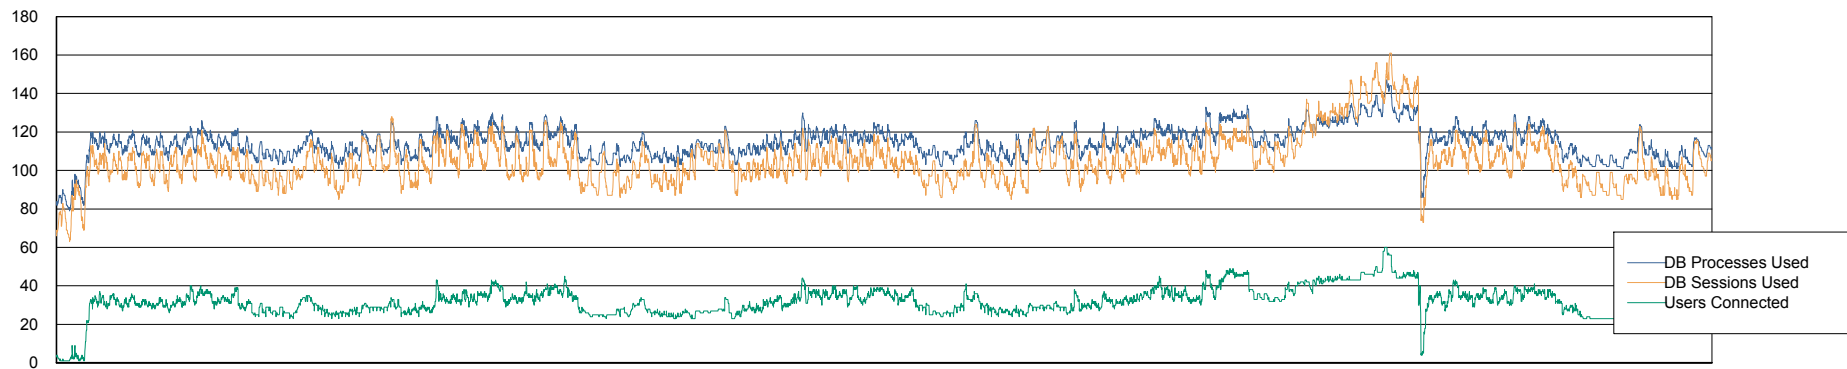

Database Performance CUS_ProdDB_Primary

19-Aug-19 20-Aug-19 21-Aug-19 22-Aug-19 23-Aug-19 24-Aug-19