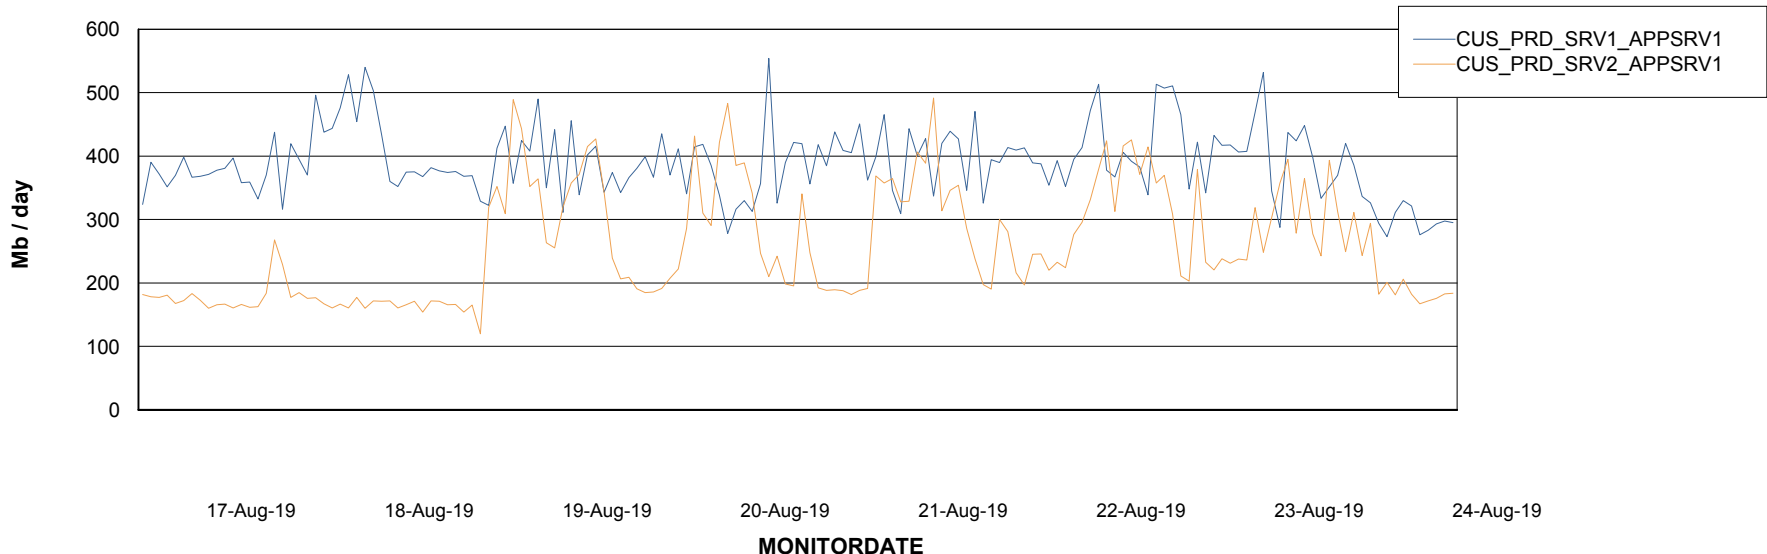

ABSolute Application Server Services

Avg memory used per ABS Server Service