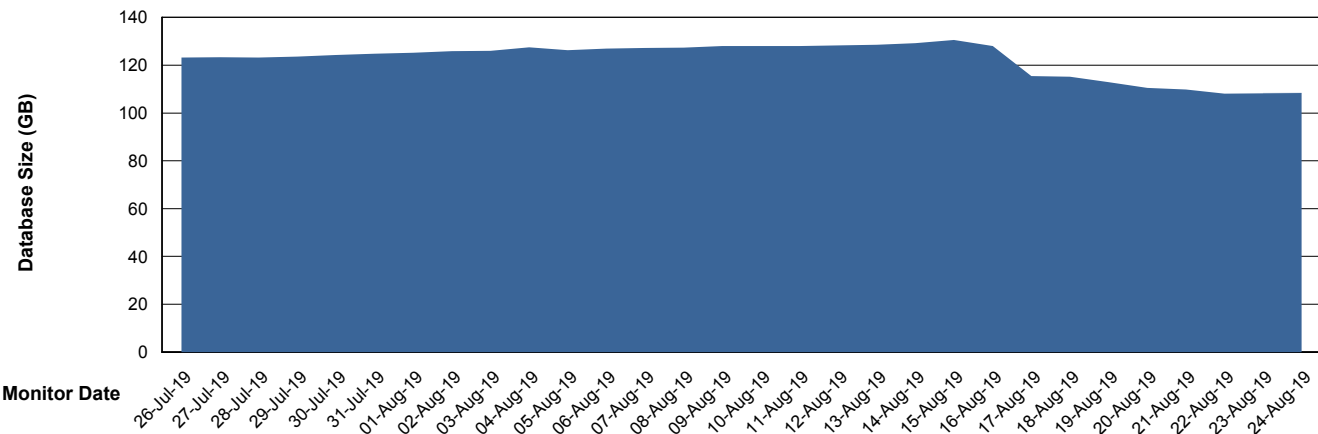

Database growth over last month

Database Tablespace CUS_ProdDB_Primary

Date	Tablespace Name	Filesize (Gb)	Usedsize (Gb)	Percentage free
24-Aug-19	ABSDATA	129	51	60
	INDX	96	52	46
23-Aug-19	ABSDATA	129	51	60
	INDX	96	52	46
22-Aug-19	ABSDATA	129	50	61
	INDX	96	52	46
21-Aug-19	ABSDATA	129	50	61
	INDX	96	51	47
20-Aug-19	ABSDATA	129	55	57
	INDX	96	51	47
19-Aug-19	ABSDATA	129	75	42
	INDX	96	44	54
18-Aug-19	ABSDATA	129	76	41
	INDX	96	31	68