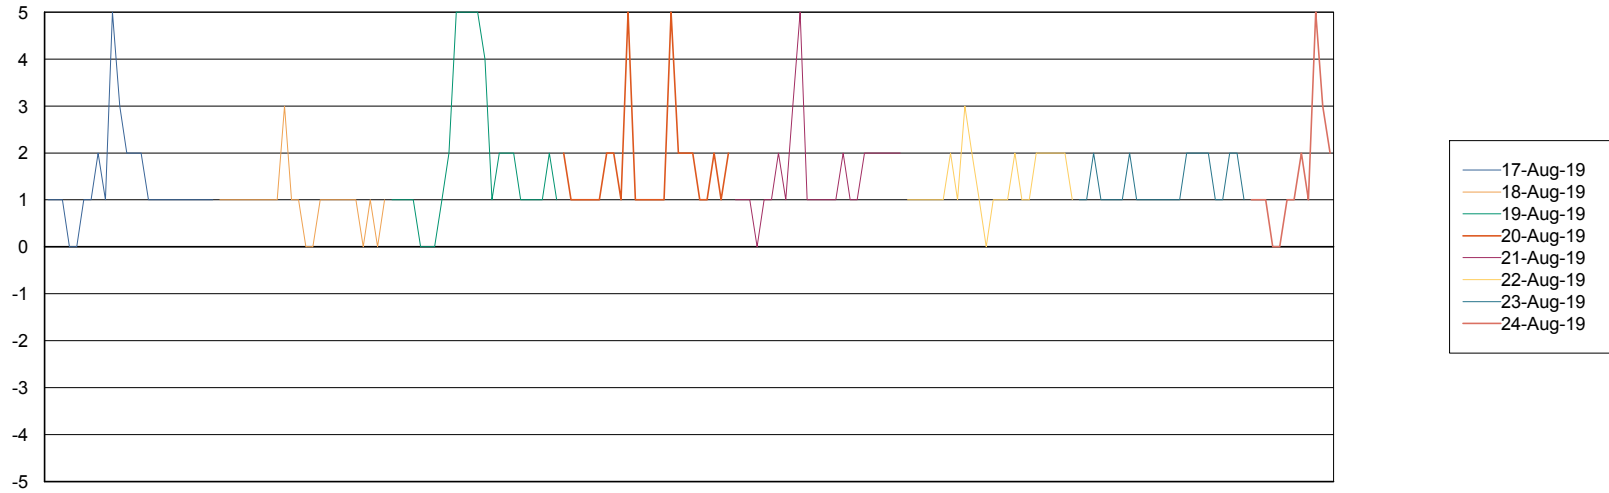

Standby Database Health CUS Production

Recovery lag for last 7 days