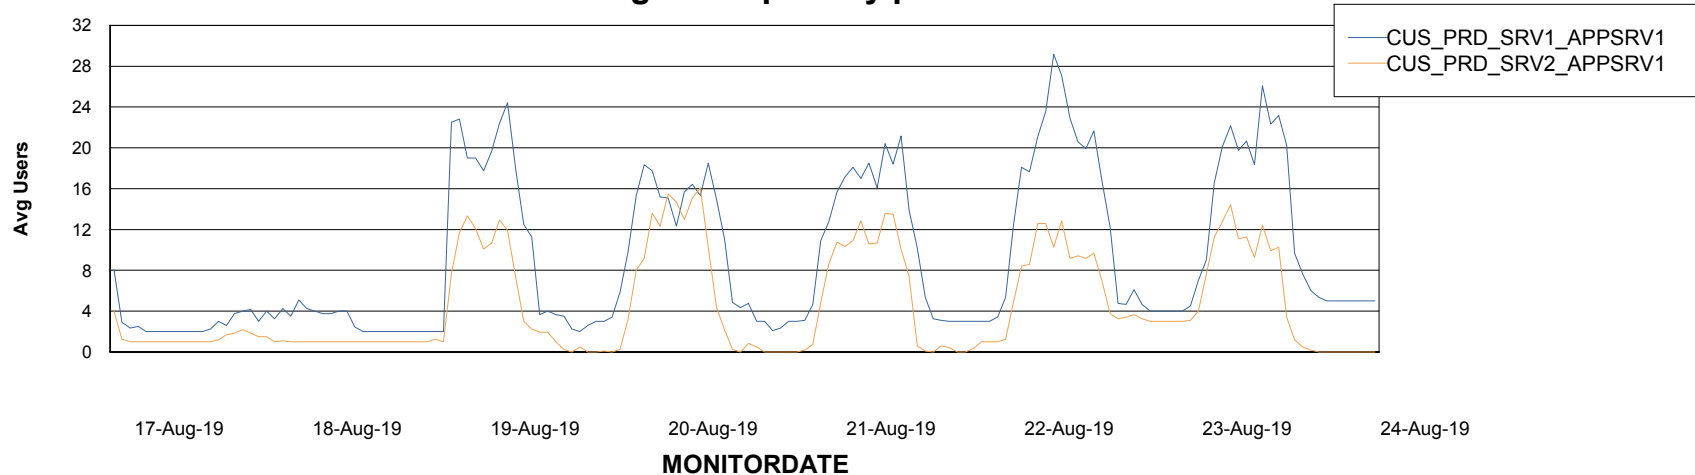

Avg users per day per ABS server