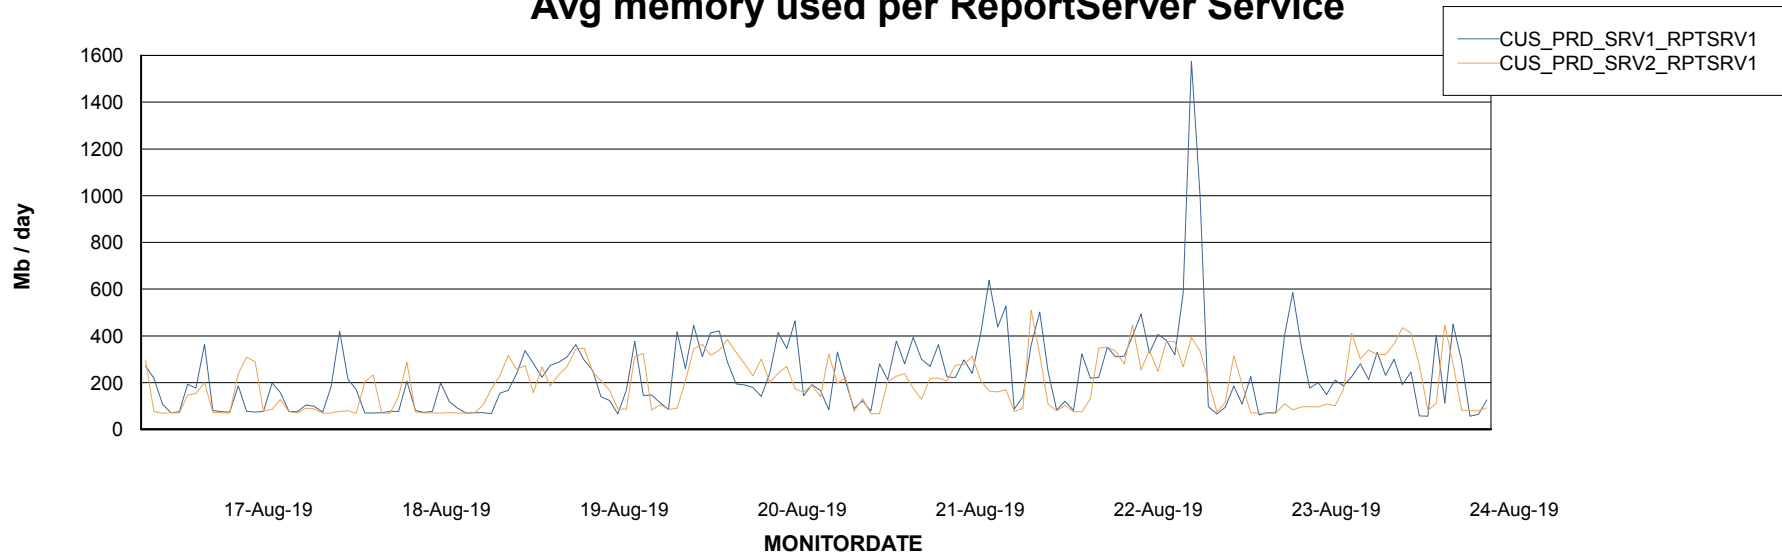

Avg memory used per ABS Server Service

Avg users per day per ABS server

Weekly SLA Customer Report

Customer CUS Production
Database ID 84

ABSSolute Web Component Services

Avg memory used per ReportServer Service