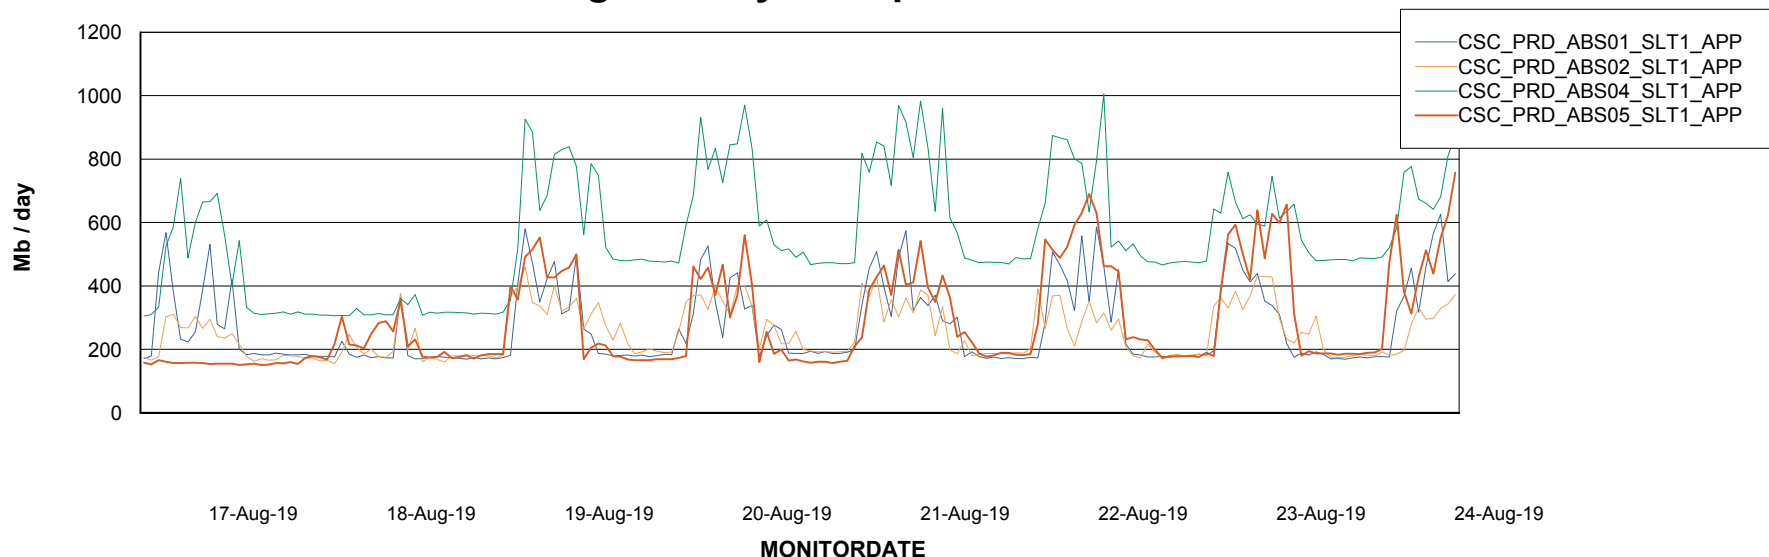

ABSSolute Application Server Services

Avg memory used per ABS Server Service