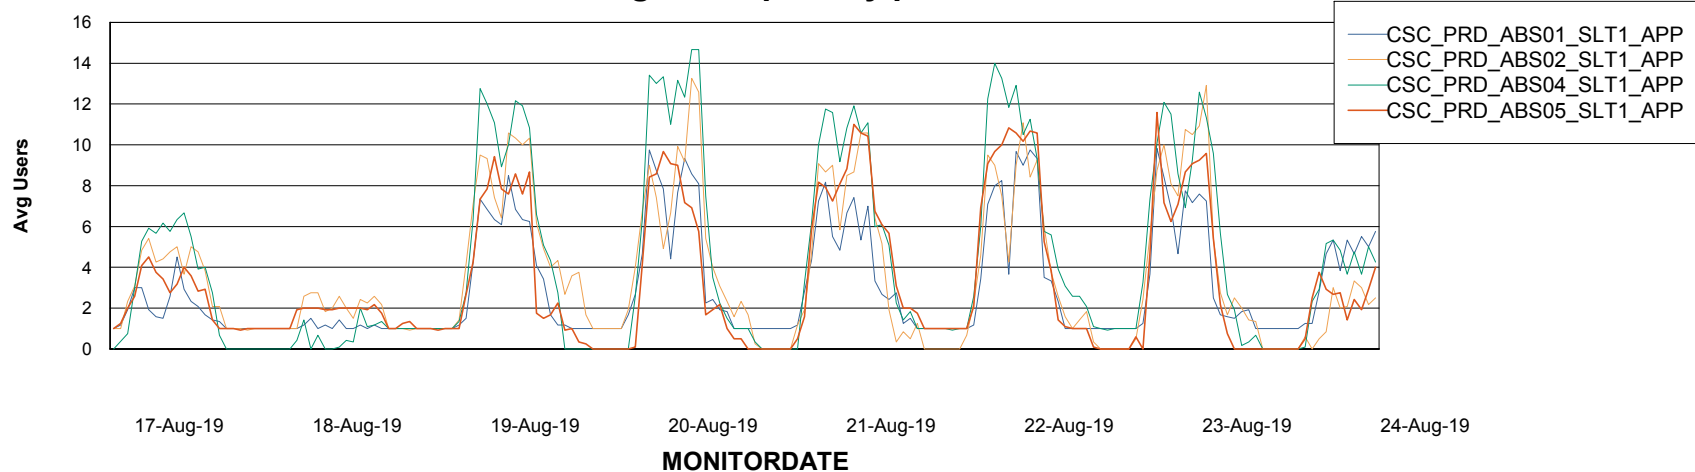

Avg users per day per ABS server