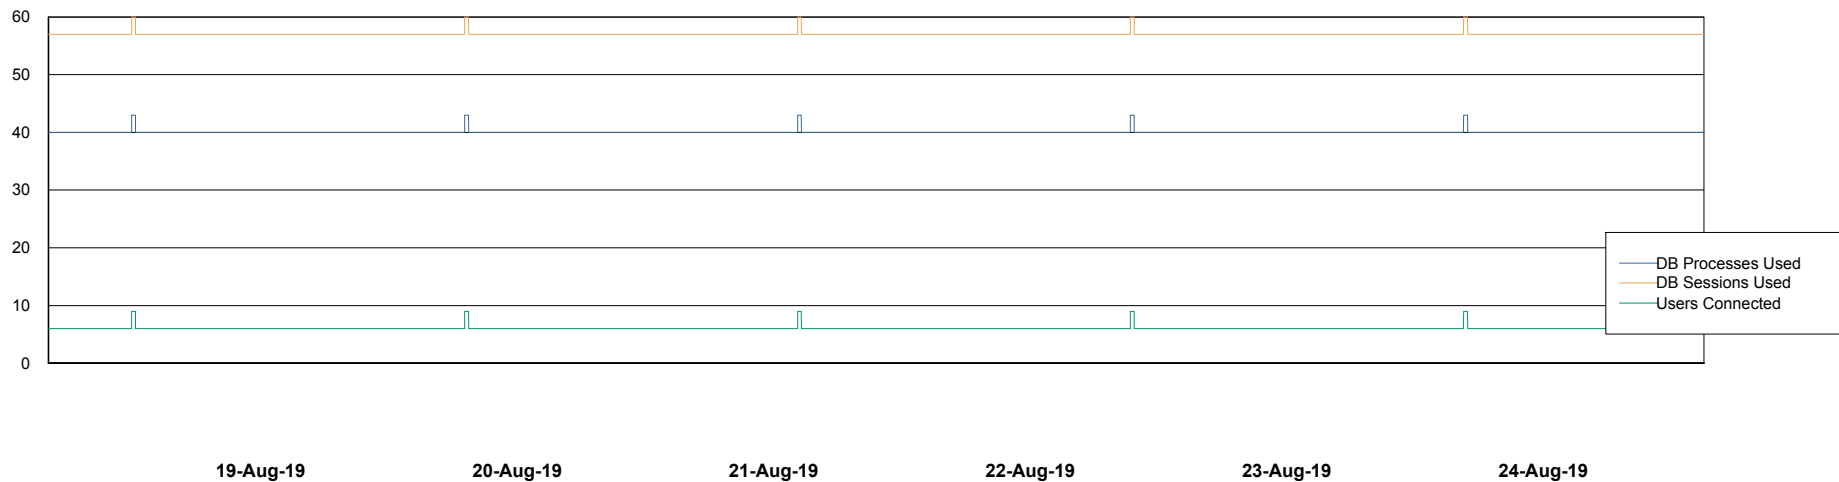

Weekly SLA Customer Report

Customer CSC_Production
Database ID 50

Database Performance CSCDB_Primary

19-Aug-19 20-Aug-19 21-Aug-19 22-Aug-19 23-Aug-19 24-Aug-19

19-Aug-19 20-Aug-19 21-Aug-19 22-Aug-19 23-Aug-19 24-Aug-19

Weekly SLA Customer Report

Customer CSC_Production
Database ID 50

Database Performance CSCDB_Standby

Weekly SLA Customer Report

Customer CSC_Production
 Database ID 50

DATABASE SIZE CSCDB_Primary

Database growth over last month