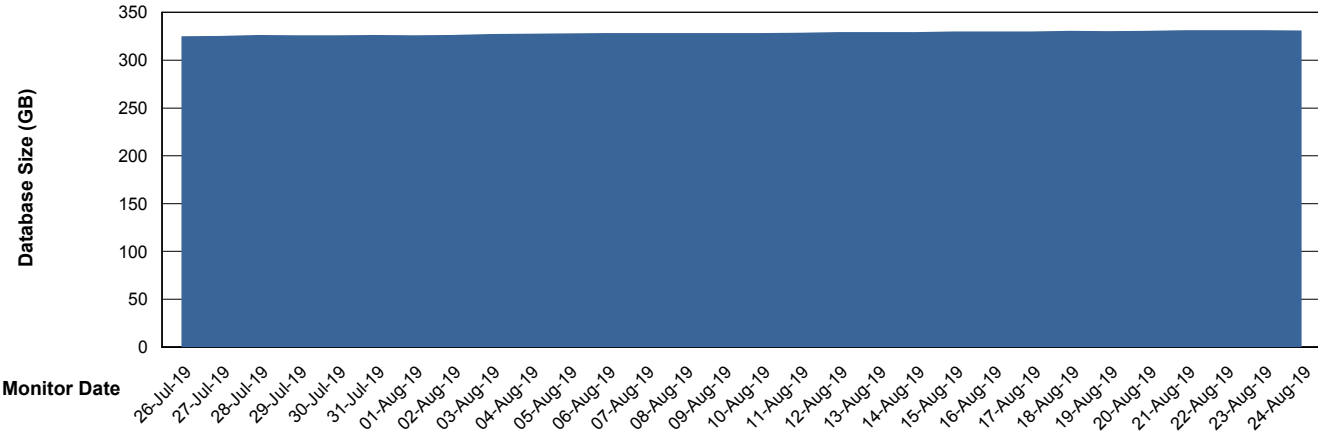

Weekly SLA Customer Report

Customer CSC_Production
Database ID 50

Database Performance CSCDB_Standby

Weekly SLA Customer Report

Customer CSC_Production
 Database ID 50

DATABASE SIZE CSCDB_Primary

Database growth over last month

Database Tablespace CSCDB_Primary

Date	Tablespace Name	Filesize (Gb)	Usedsize (Gb)	Percentage free
24-Aug-19	ABSDATA	131	113	14
	INDX	246	215	13
23-Aug-19	ABSDATA	131	114	13
	INDX	246	215	13
22-Aug-19	ABSDATA	131	113	14
	INDX	246	215	13
21-Aug-19	ABSDATA	131	113	14
	INDX	246	215	13
20-Aug-19	ABSDATA	131	113	14
	INDX	246	215	13
19-Aug-19	ABSDATA	131	113	14
	INDX	246	215	13
18-Aug-19	ABSDATA	131	113	14
	INDX	246	215	13