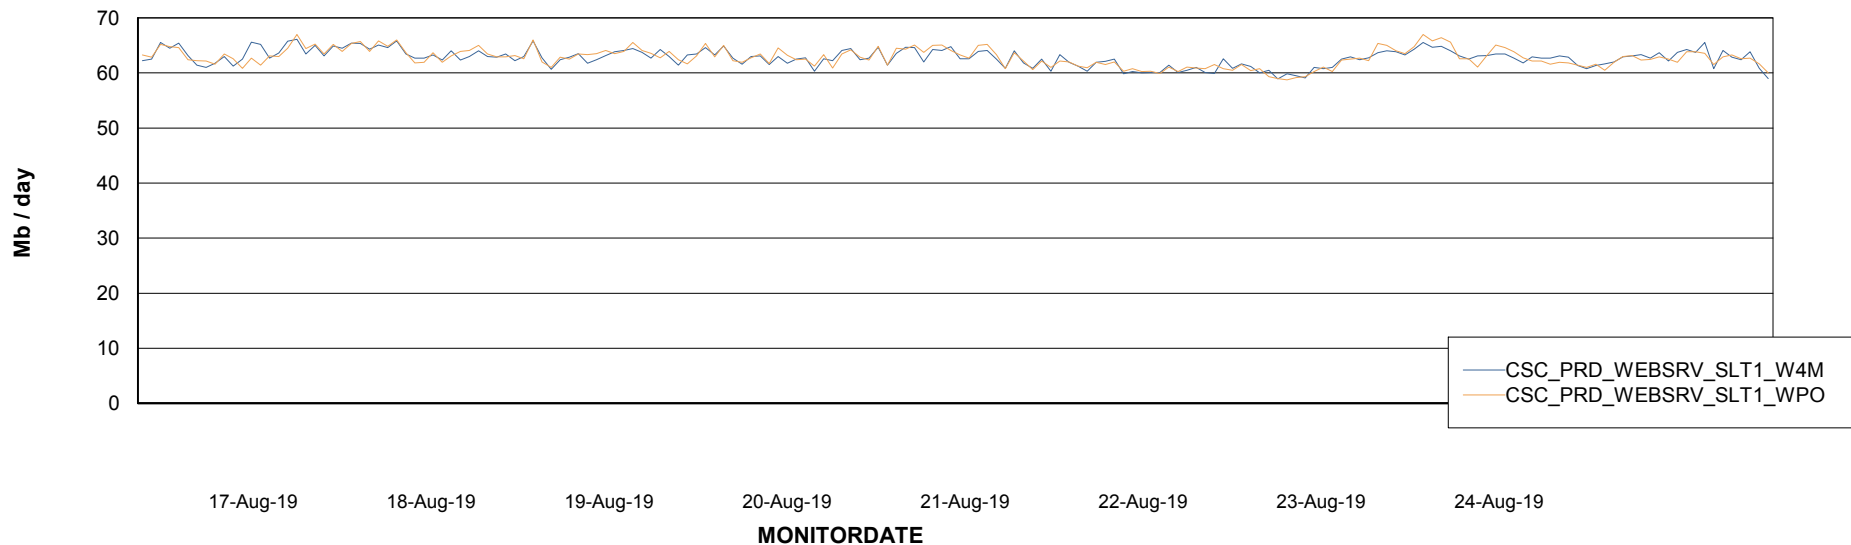

ABSSolute Web Component Services

Avg memory used per ABS Web component