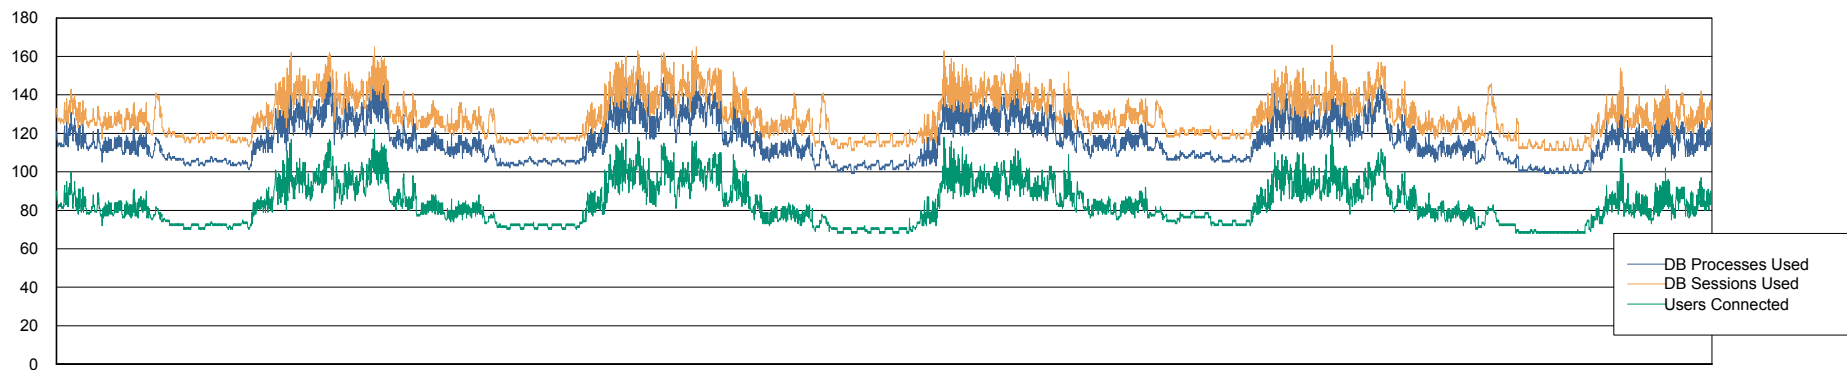

Database Performance CSCDB_Primary

19-Aug-19 20-Aug-19 21-Aug-19 22-Aug-19 23-Aug-19 24-Aug-19