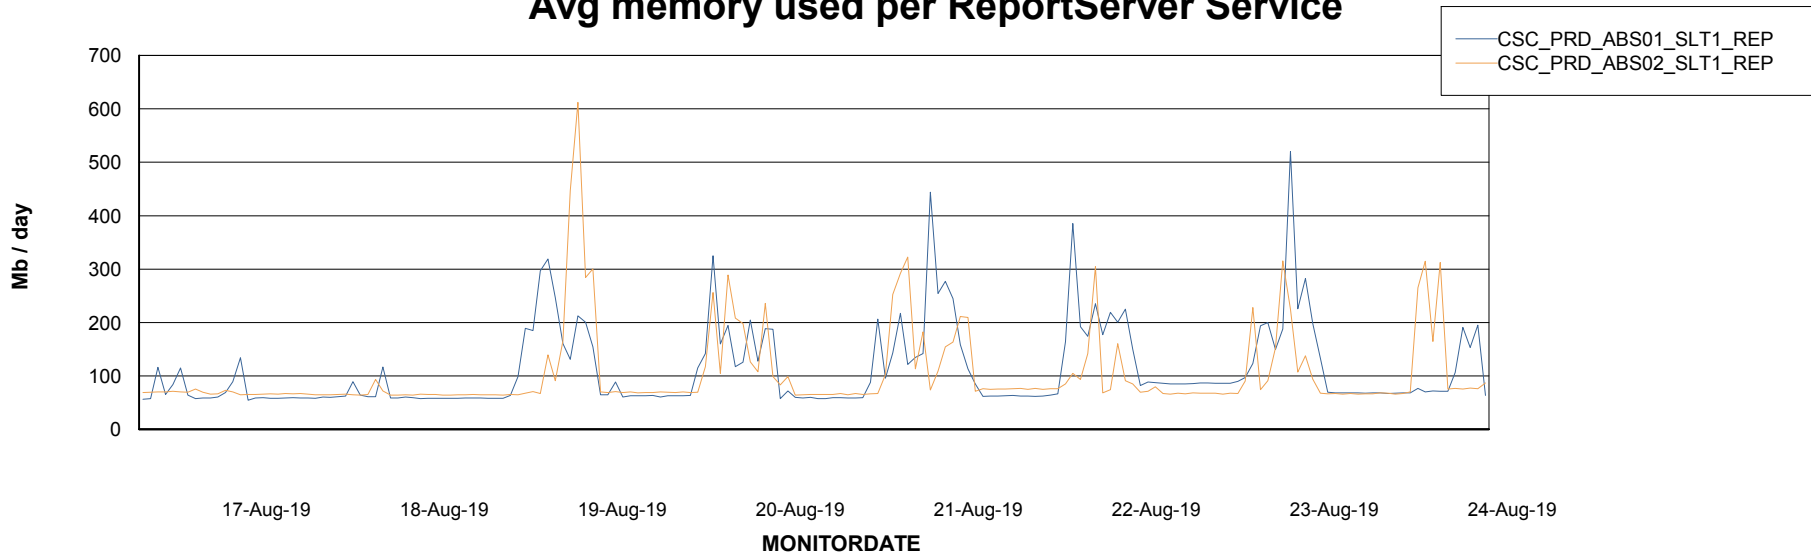

Avg memory used per ABS Server Service

Avg users per day per ABS server

Weekly SLA Customer Report

Customer CSC_Production
Database ID 50

ABSSolute Application ReportServer Services

Avg memory used per ReportServer Service