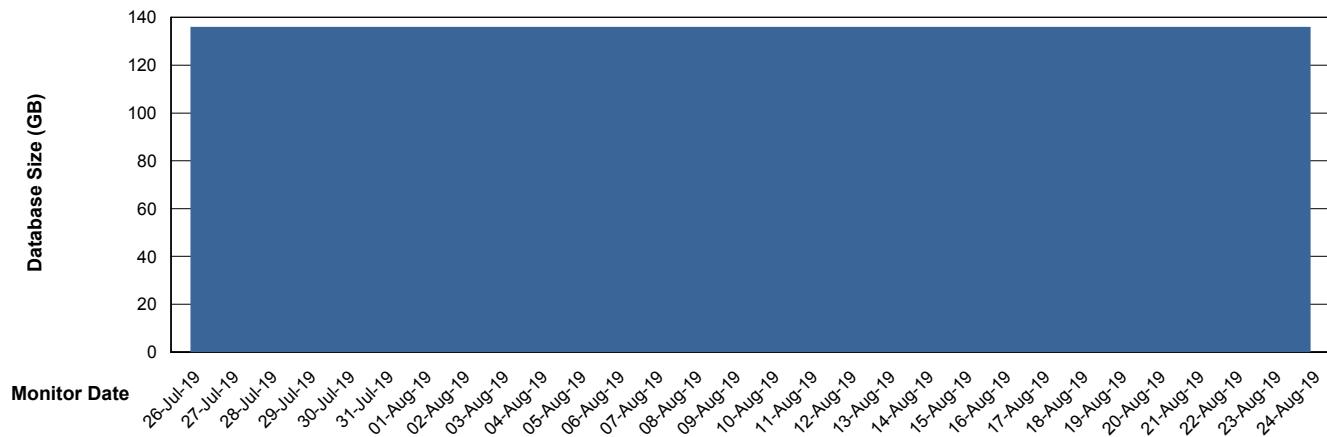

DATABASE SIZE CLODB_PRD_Production

Database growth over last month

Weekly SLA Customer Report

Customer CLO Production
Database ID 38

DATABASE SIZE CLODB_PRD_Test

Database growth over last month

Weekly SLA Customer Report