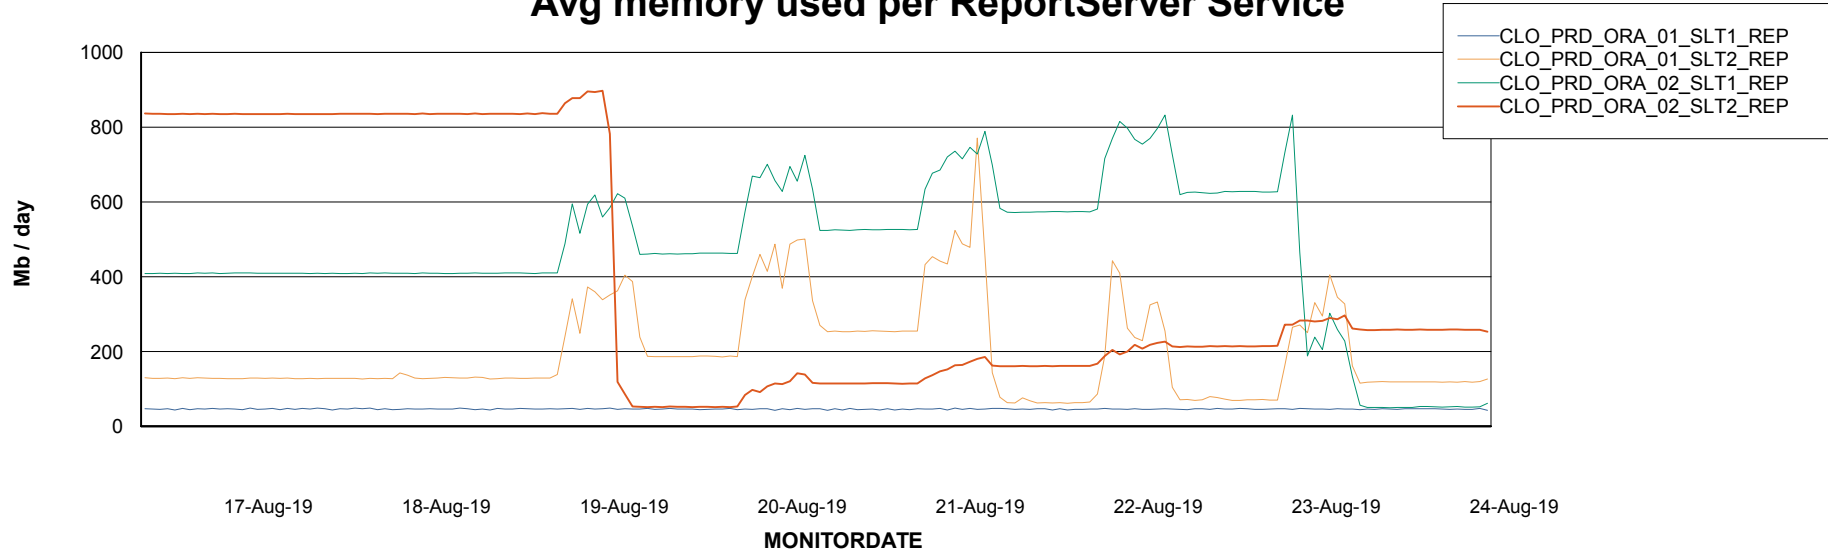

Avg memory used per ABS Server Service

Avg users per day per ABS server

Weekly SLA Customer Report

Customer CLO Production
Database ID 38

ABSSolute Application ReportServer Services

Avg memory used per ReportServer Service