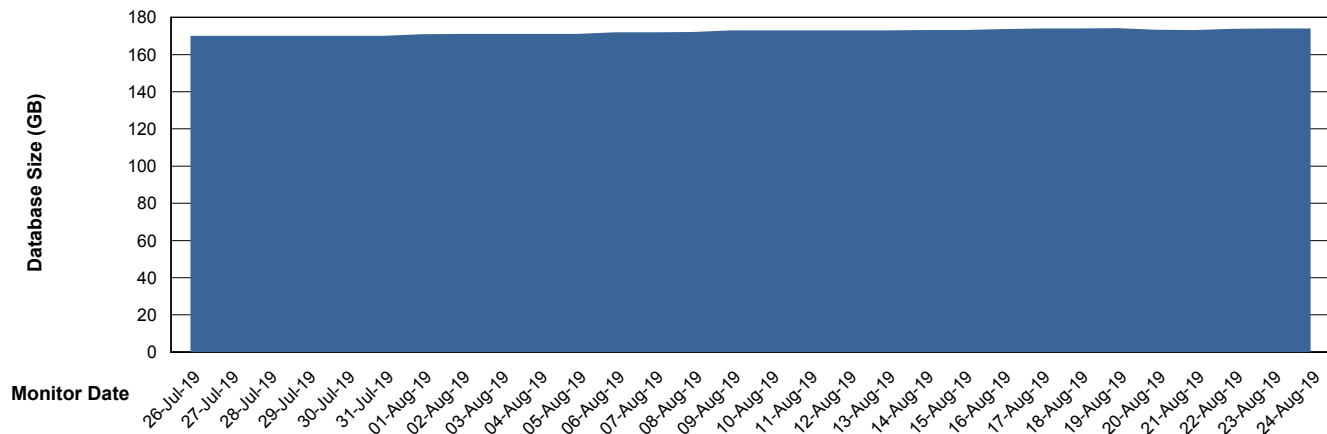

Weekly SLA Customer Report

Customer CLO Production
Database ID 38

Database Performance CLODB_PRD_Test

Weekly SLA Customer Report

Customer CLO Production
Database ID 38

DATABASE SIZE CLODB_PRD_BI

Database growth over last month