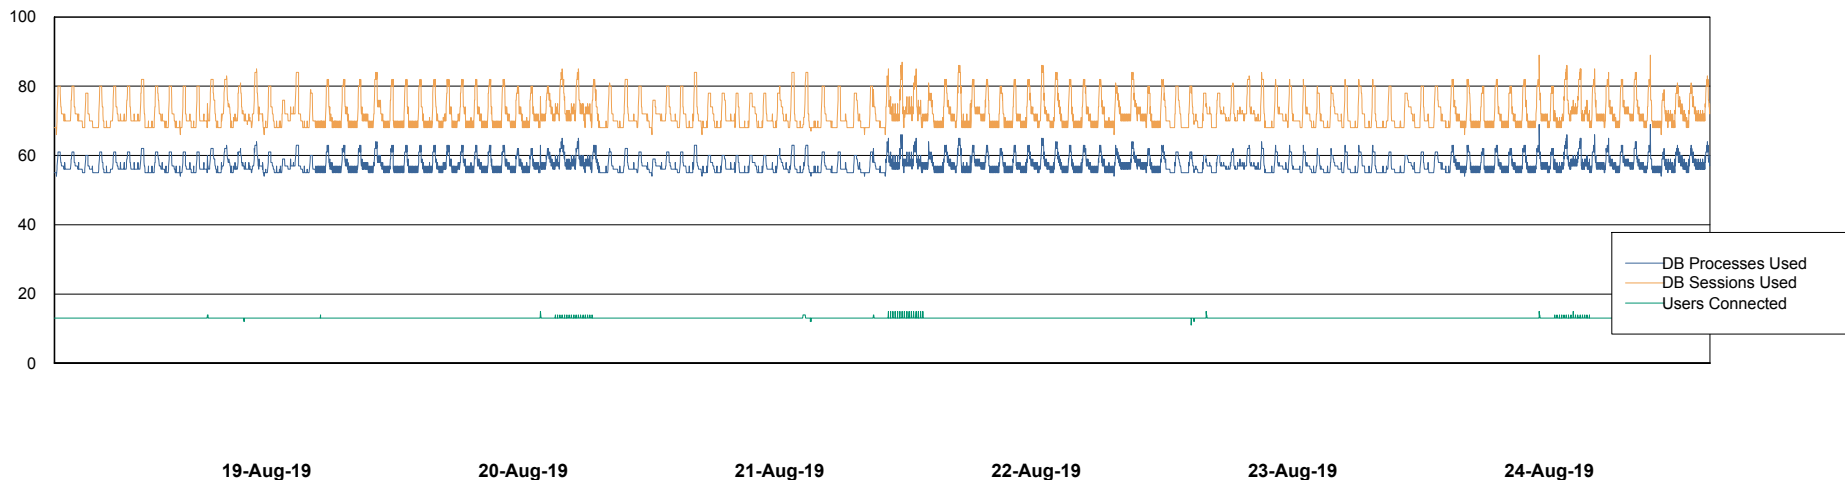

Database Performance CLODB_PRD_Test