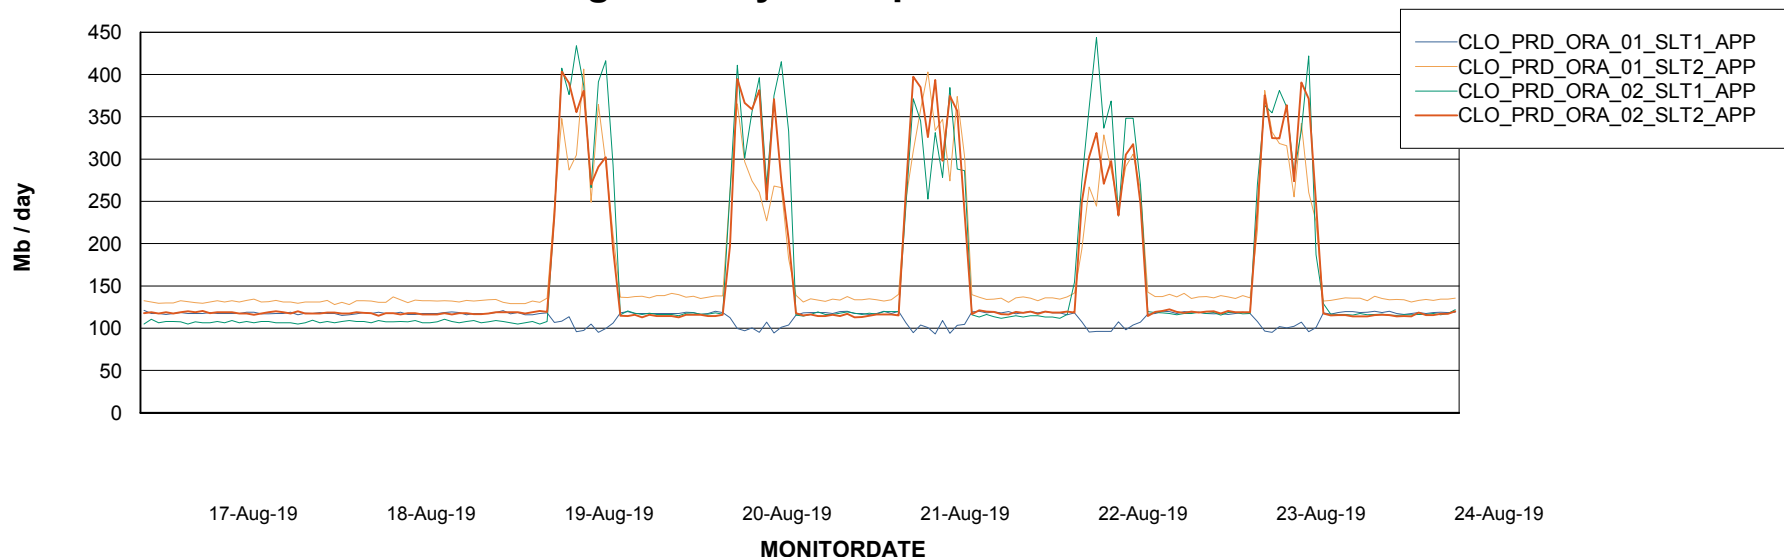

ABSSolute Application Server Services

Avg memory used per ABS Server Service