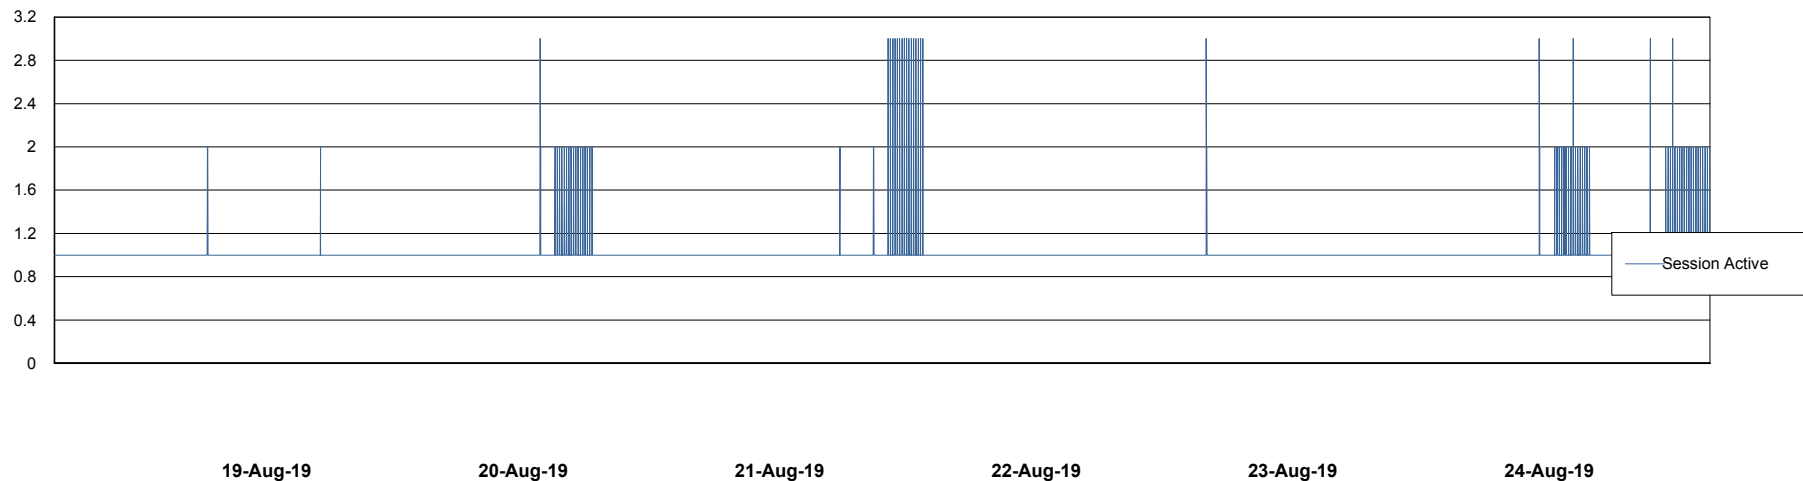

Database Performance CLODB_PRD_Test