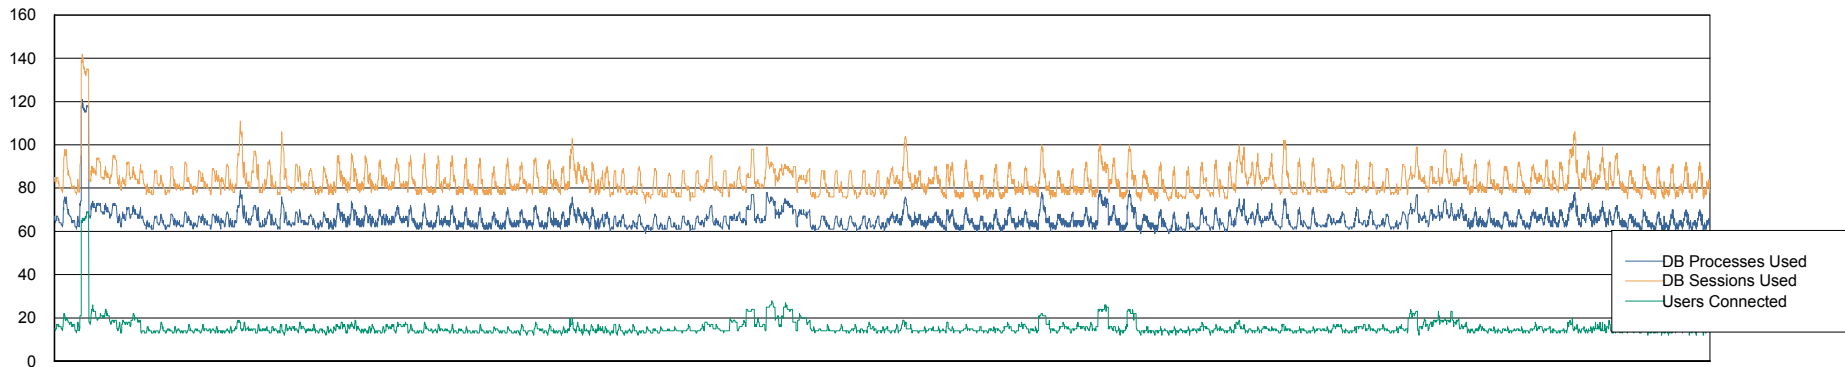

Database Performance CLODB_PRD_BI

19-Aug-19 20-Aug-19 21-Aug-19 22-Aug-19 23-Aug-19 24-Aug-19