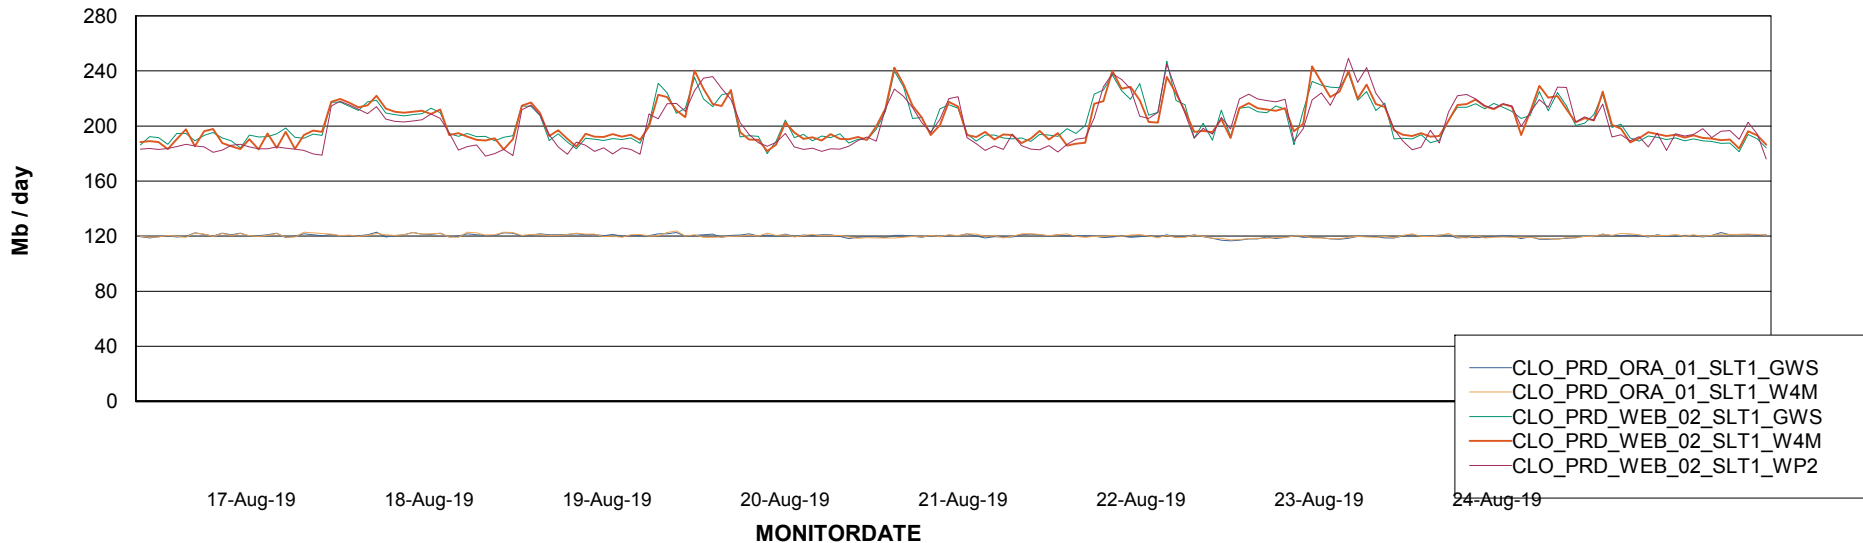

ABSSolute Web Component Services

Avg memory used per ABS Web component