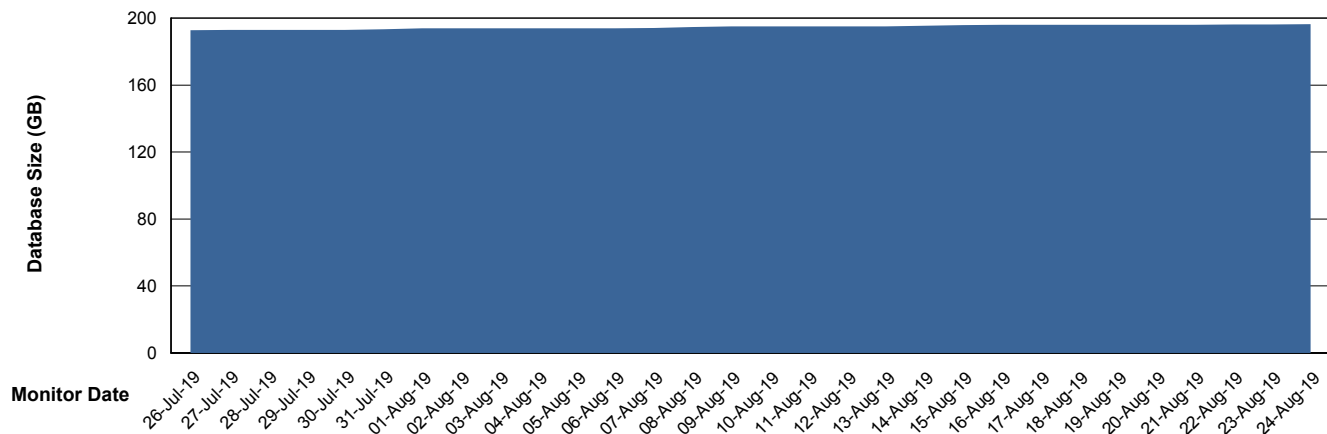

DATABASE SIZE CLODB_PRD_Production

Database growth over last month