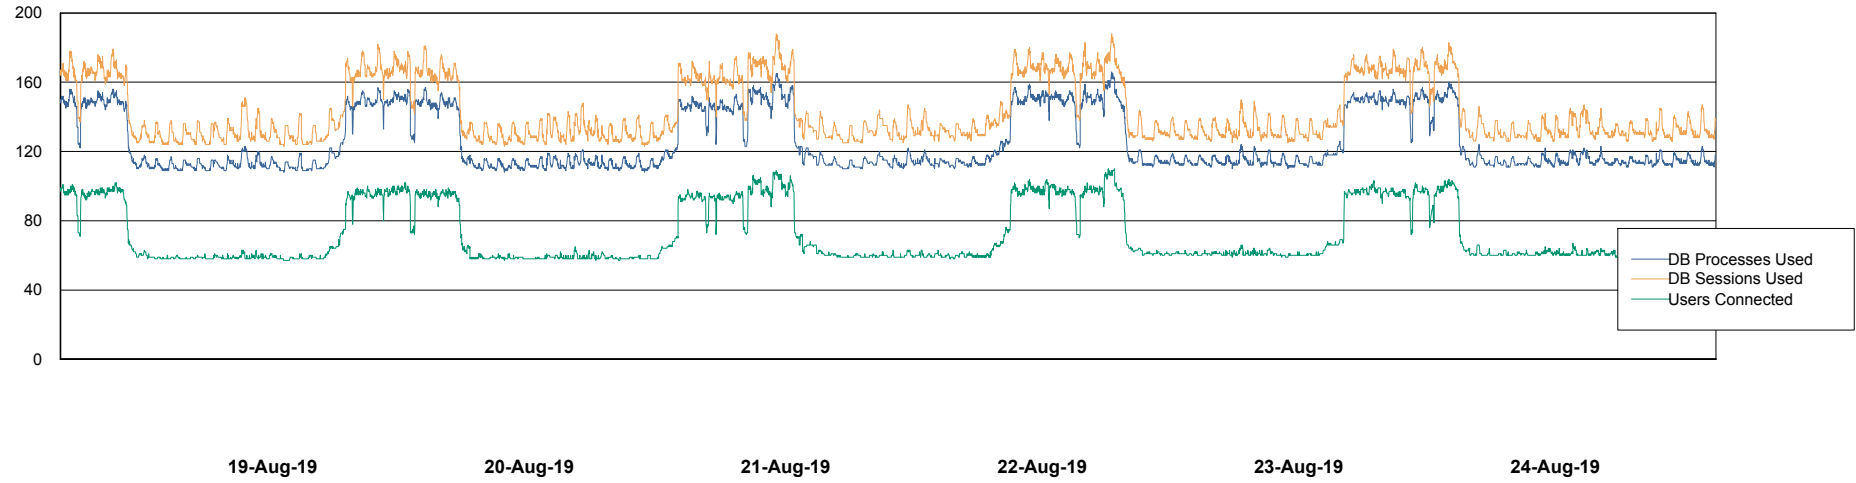

Database Performance CLODB_PRD_Production