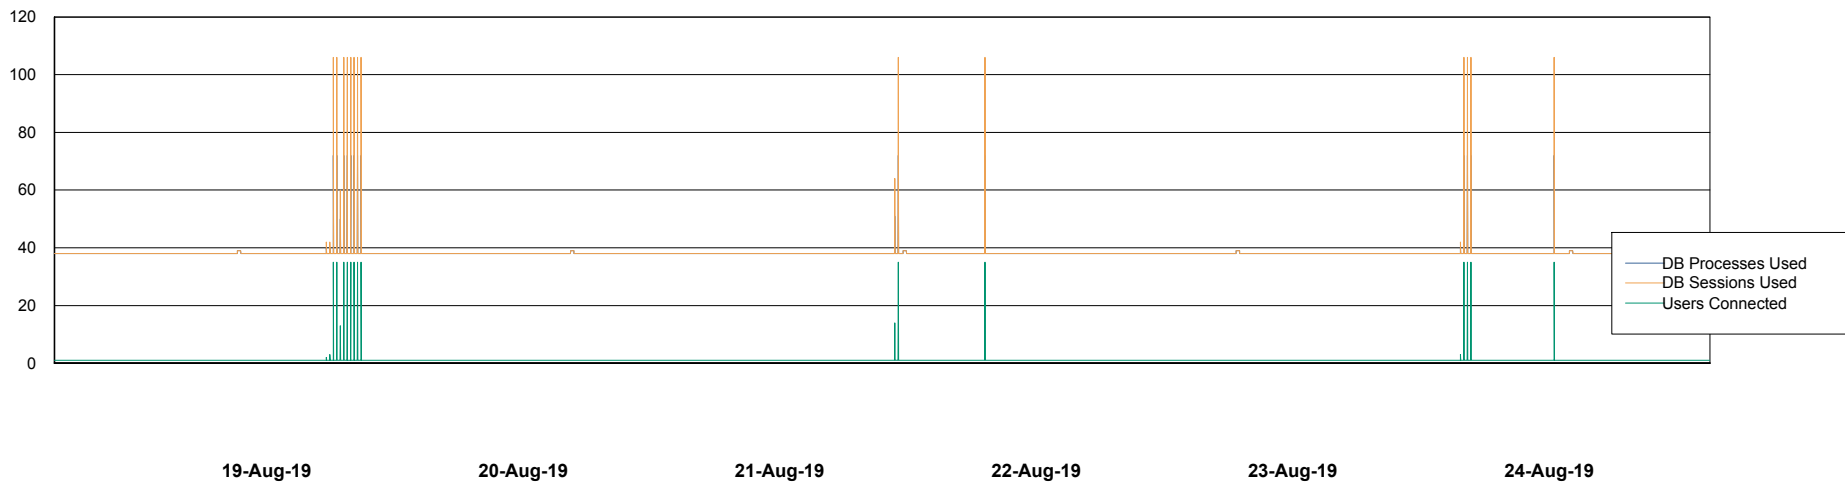

Weekly SLA Customer Report

Customer CLO Production
Database ID 38

Database Performance CLODB_PRD_Production

Weekly SLA Customer Report

Customer CLO Production
Database ID 38

Database Performance CLODB_PRD_Standby