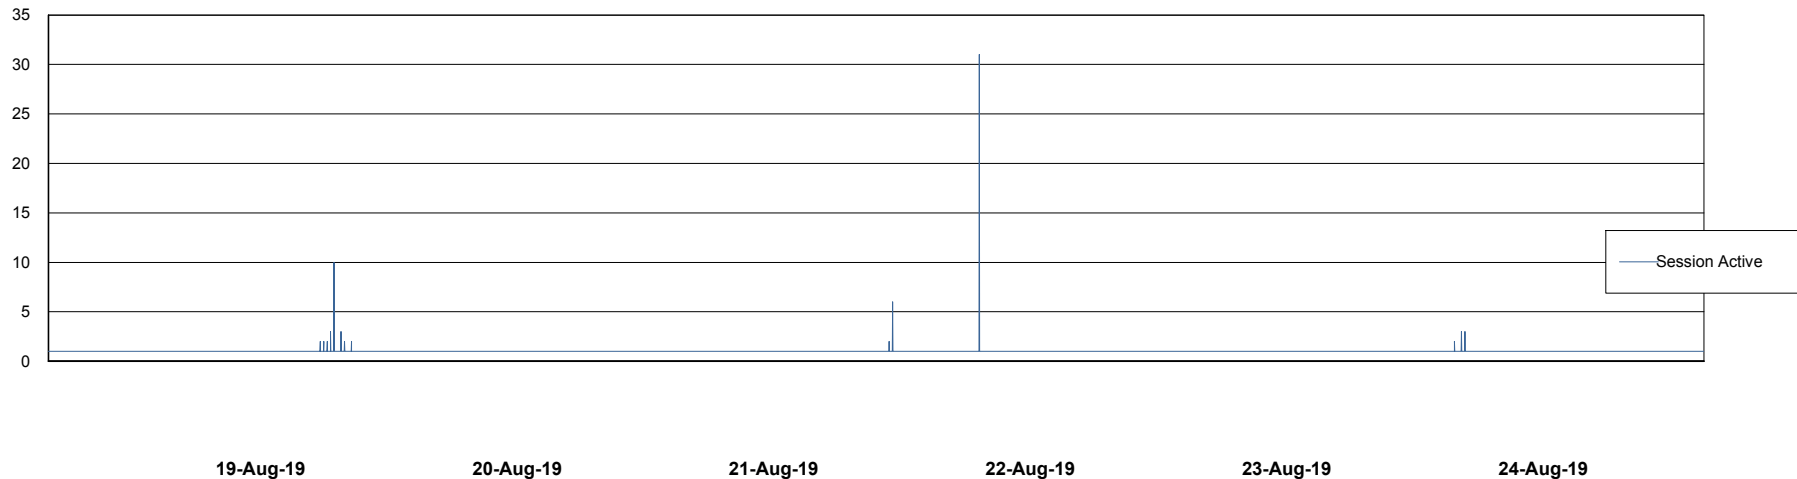

Weekly SLA Customer Report

Customer CLO Production
Database ID 38

Database Performance CLODB_PRD_Production

Weekly SLA Customer Report

Customer CLO Production
Database ID 38

Database Performance CLODB_PRD_Standby