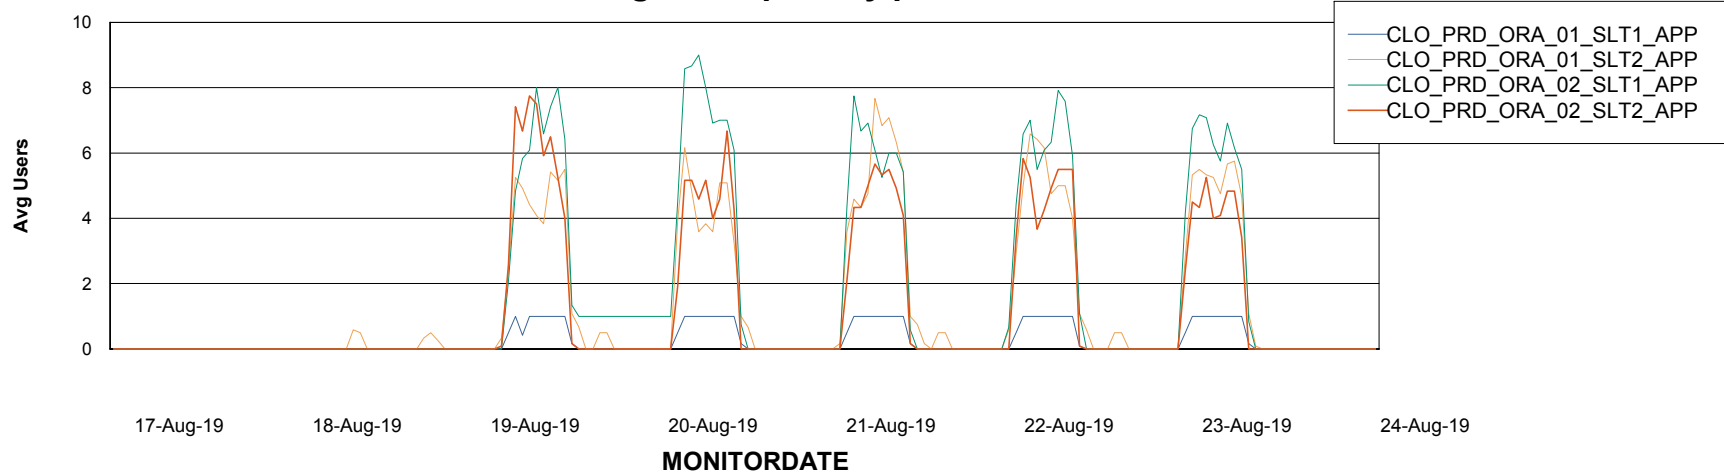

Avg users per day per ABS server