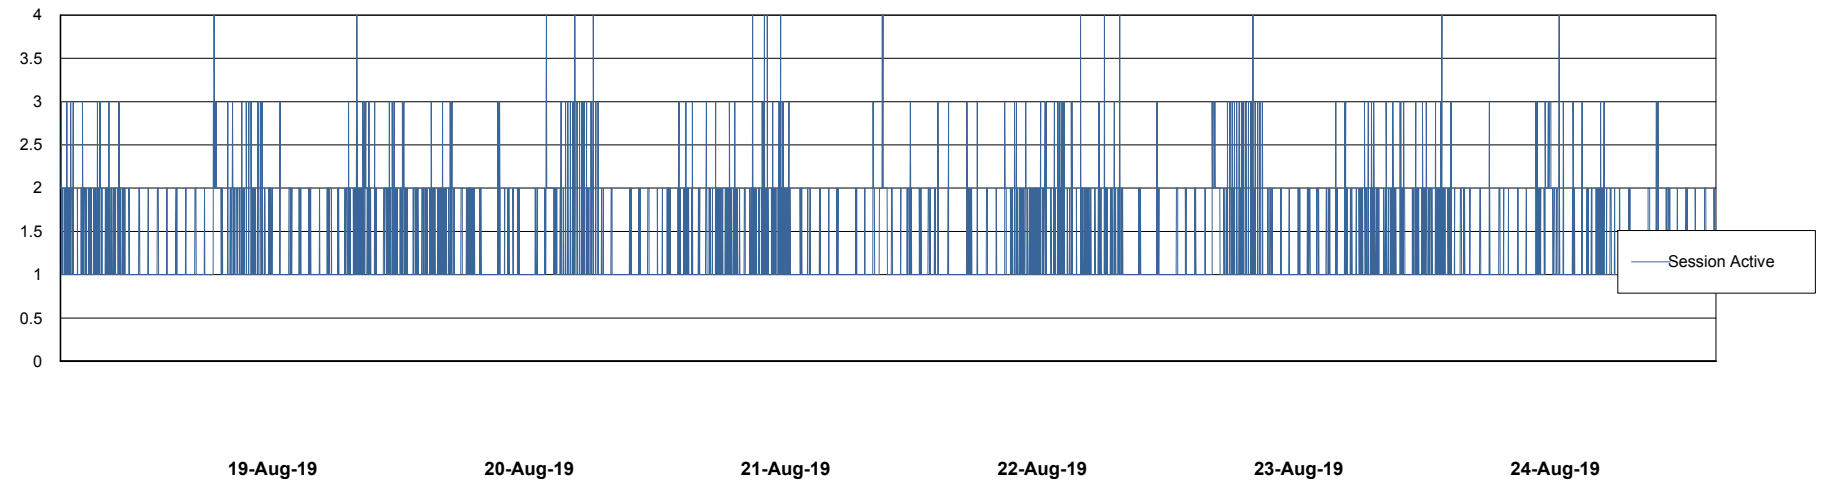

Database Performance CLODB_PRD_Production