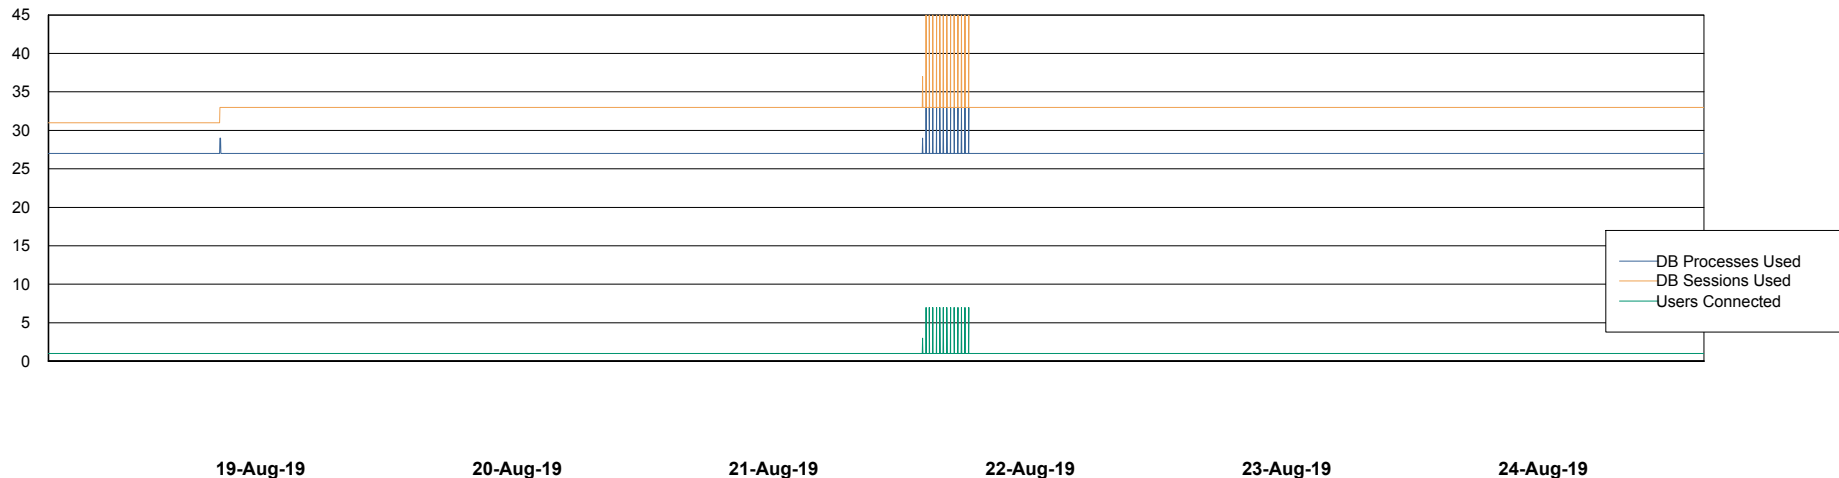

Weekly SLA Customer Report

Customer CIW Production
Database ID 45

Database Performance CIWDB_Production

Weekly SLA Customer Report

Customer CIW Production
Database ID 45

Database Performance CIWDB_Standby

Weekly SLA Customer Report

Customer CIW Production
 Database ID 45

DATABASE SIZE CIWDB_Production

Database growth over last month

Database Tablespace CIWDB_Production

Date	Tablespace Name	Filesize (Gb)	Usedsize (Gb)	Percentage free
24-Aug-19	ABSDATA	40	33	18
	INDX	5	4	20
23-Aug-19	ABSDATA	40	33	18
	INDX	5	4	20
22-Aug-19	ABSDATA	40	33	18
	INDX	5	4	20
21-Aug-19	ABSDATA	40	33	18
	INDX	5	4	20
20-Aug-19	ABSDATA	40	33	18
	INDX	5	4	20
19-Aug-19	ABSDATA	40	33	18
	INDX	5	4	20
18-Aug-19	ABSDATA	40	33	18
	INDX	5	4	20