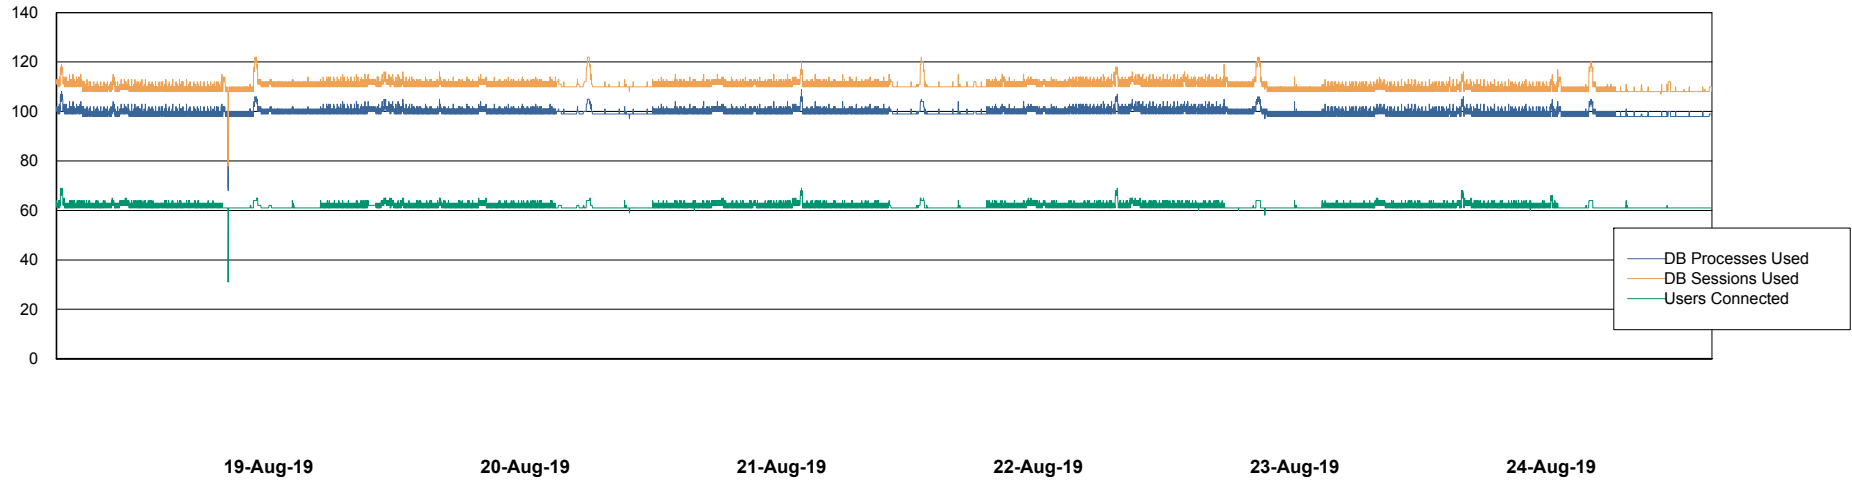

Database Performance CIWDB_Production