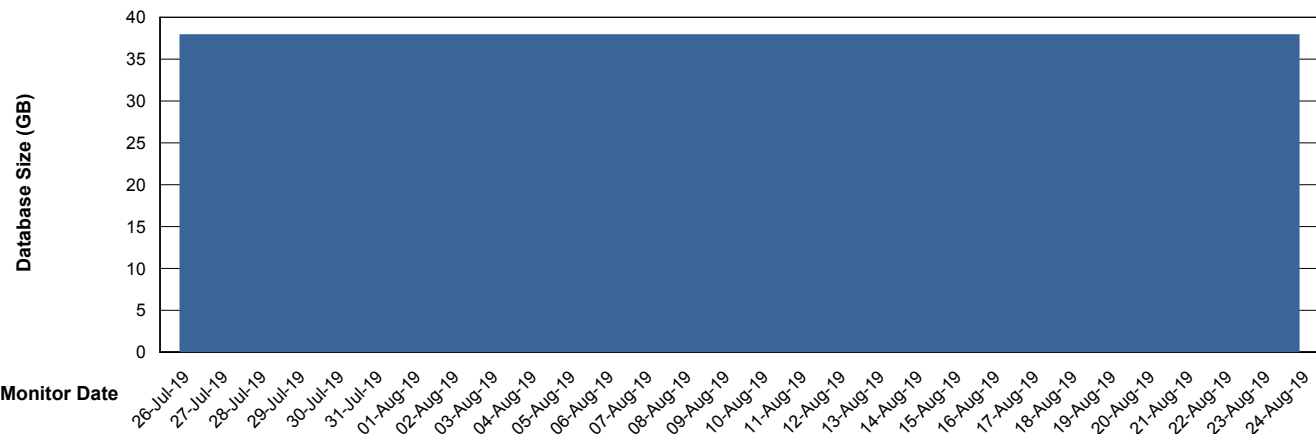

Weekly SLA Customer Report

Customer CIW Production
Database ID 45

Database Performance CIWDB_Production

Weekly SLA Customer Report

Customer CIW Production
Database ID 45

Database Performance CIWDB_Standby

Weekly SLA Customer Report

Customer CIW Production
 Database ID 45

DATABASE SIZE CIWDB_Production

Database growth over last month

Database Tablespace CIWDB_Production

Date	Tablespace Name	Filesize (Gb)	Usedsize (Gb)	Percentage free
24-Aug-19	ABSDATA	40	33	18
	INDX	5	4	20
23-Aug-19	ABSDATA	40	33	18
	INDX	5	4	20
22-Aug-19	ABSDATA	40	33	18
	INDX	5	4	20
21-Aug-19	ABSDATA	40	33	18
	INDX	5	4	20
20-Aug-19	ABSDATA	40	33	18
	INDX	5	4	20
19-Aug-19	ABSDATA	40	33	18
	INDX	5	4	20
18-Aug-19	ABSDATA	40	33	18
	INDX	5	4	20