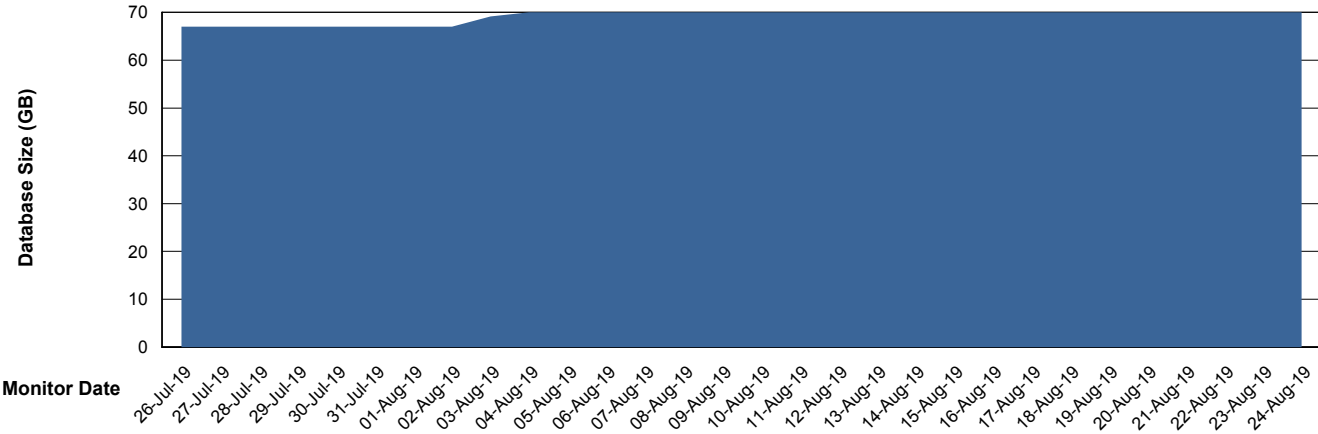

Weekly SLA Customer Report

Customer BOH_Production
Database ID 55

Database Performance BOHABS01_DB_Primary

Weekly SLA Customer Report

Customer BOH_Production
Database ID 55

Database Performance BOHABS02_DB_Standby

Weekly SLA Customer Report

Customer BOH_Production
 Database ID 55

DATABASE SIZE BOHABS01_DB_Primary

Database growth over last month

Database Tablespace BOHABS01_DB_Primary

Date	Tablespace Name	Filesize (Gb)	Usedsize (Gb)	Percentage free
24-Aug-19	ABSDATA	48	27	44
	INDX	52	42	19
23-Aug-19	ABSDATA	48	27	44
	INDX	52	42	19
22-Aug-19	ABSDATA	48	27	44
	INDX	52	42	19
21-Aug-19	ABSDATA	48	26	46
	INDX	52	42	19
20-Aug-19	ABSDATA	48	26	46
	INDX	52	42	19
19-Aug-19	ABSDATA	48	26	46
	INDX	52	42	19
18-Aug-19	ABSDATA	48	26	46
	INDX	52	41	21