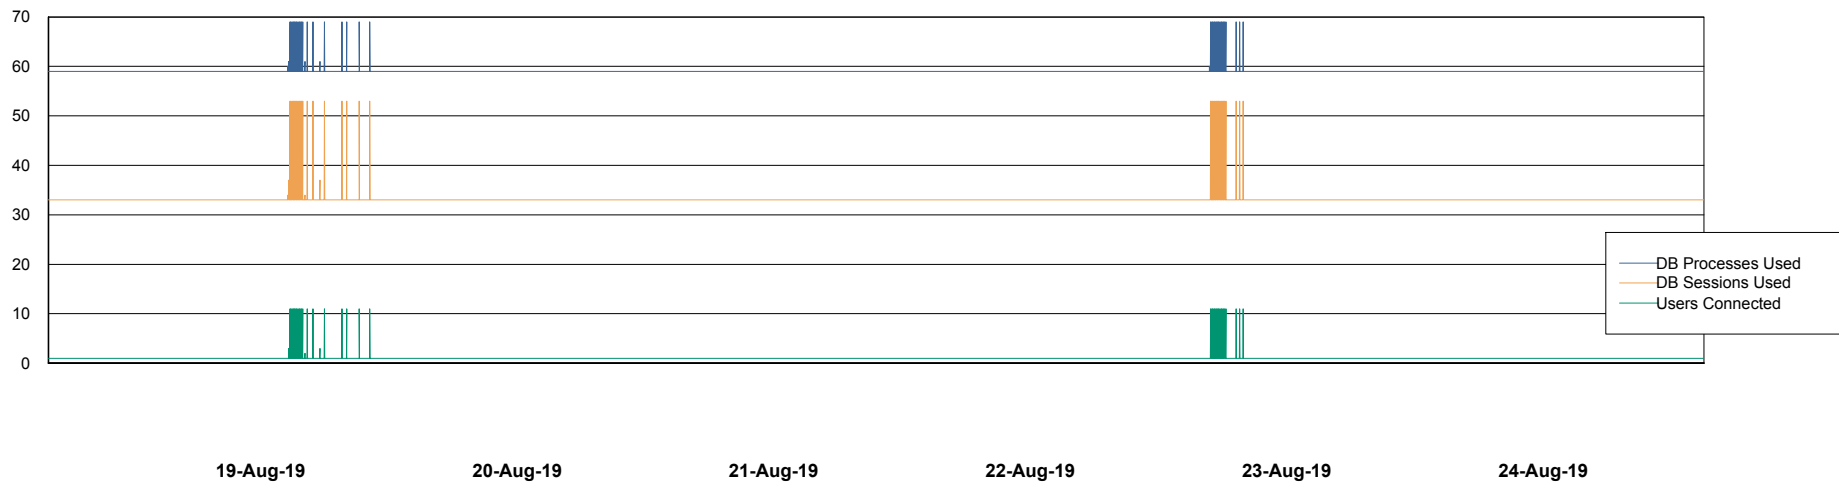

Weekly SLA Customer Report

Customer BOH_Production
Database ID 55

Database Performance BOHABS01_DB_Primary

Weekly SLA Customer Report

Customer BOH_Production
Database ID 55

Database Performance BOHABS02_DB_Standby

Weekly SLA Customer Report

Customer BOH_Production
 Database ID 55

DATABASE SIZE BOHABS01_DB_Primary

Database growth over last month

Database Tablespace BOHABS01_DB_Primary

Date	Tablespace Name	Filesize (Gb)	Usedsize (Gb)	Percentage free
24-Aug-19	ABSDATA	48	27	44
	INDX	52	42	19
23-Aug-19	ABSDATA	48	27	44
	INDX	52	42	19
22-Aug-19	ABSDATA	48	27	44
	INDX	52	42	19
21-Aug-19	ABSDATA	48	26	46
	INDX	52	42	19
20-Aug-19	ABSDATA	48	26	46
	INDX	52	42	19
19-Aug-19	ABSDATA	48	26	46
	INDX	52	42	19
18-Aug-19	ABSDATA	48	26	46
	INDX	52	41	21