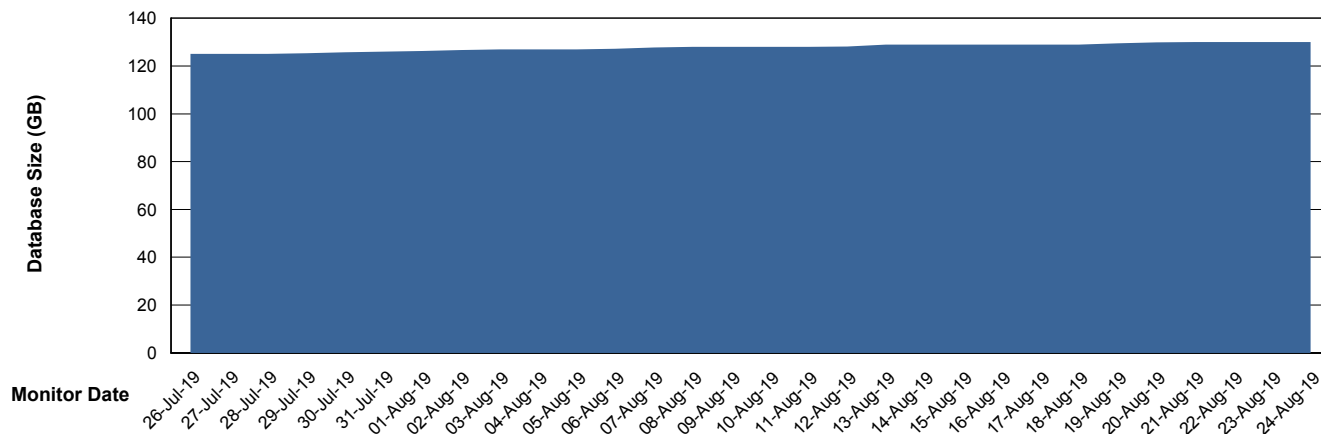

Customer BGG_Production
Database ID 58

Database Performance BGGDB_Standby

Weekly SLA Customer Report

Customer BGG_Production
Database ID 58

DATABASE SIZE BGGDB_BI

Database growth over last month

DATABASE SIZE BGGDB_Production

Database growth over last month

Weekly SLA Customer Report

Customer BGG_Production
Database ID 58

Database Tablespace BGGDB_BI

Date	Tablespace Name	Filesize (Gb)	Usedsize (Gb)	Percentage free
24-Aug-19	ABSDATA	28	21	25
	INDX	28	23	18
23-Aug-19	ABSDATA	28	21	25
	INDX	28	23	18
22-Aug-19	ABSDATA	28	21	25
	INDX	28	23	18
21-Aug-19	ABSDATA	28	21	25
	INDX	28	23	18
20-Aug-19	ABSDATA	28	21	25
	INDX	28	22	21
19-Aug-19	ABSDATA	28	21	25
	INDX	28	22	21
18-Aug-19	ABSDATA	28	21	25
	INDX	28	22	21