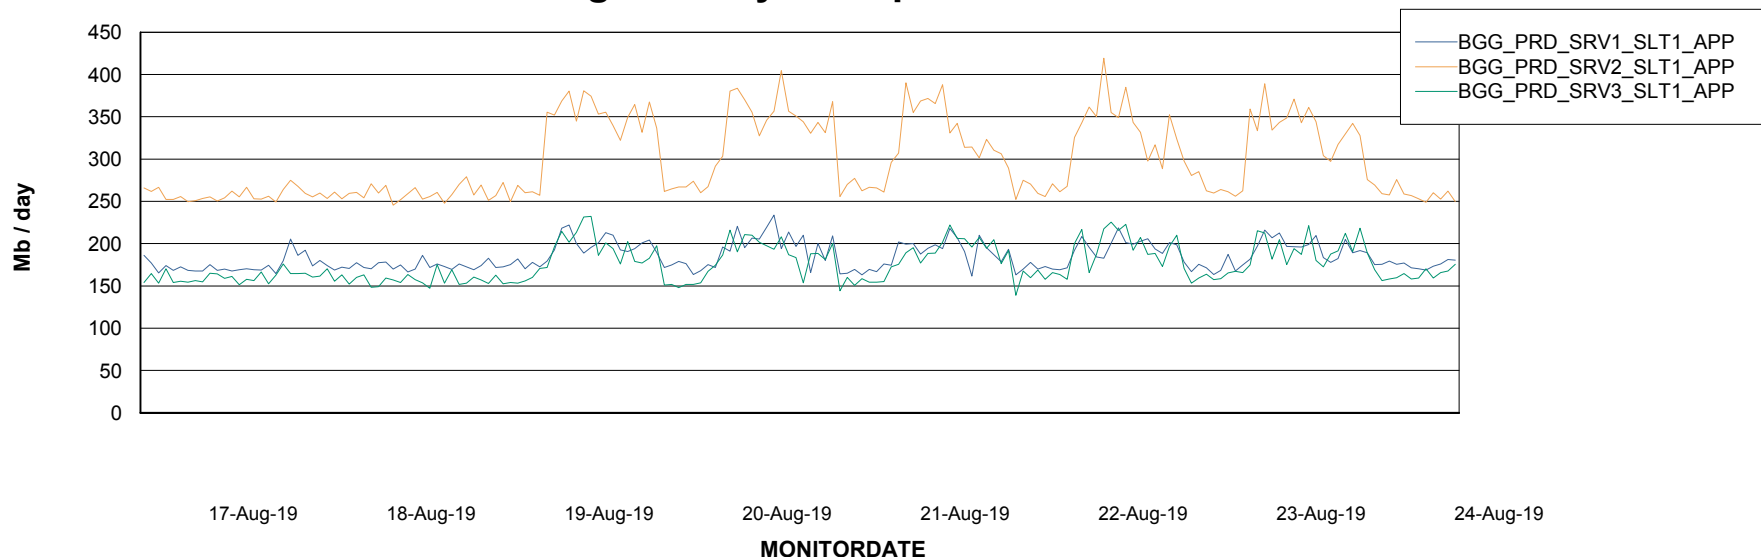

ABSSolute Application Server Services

Avg memory used per ABS Server Service