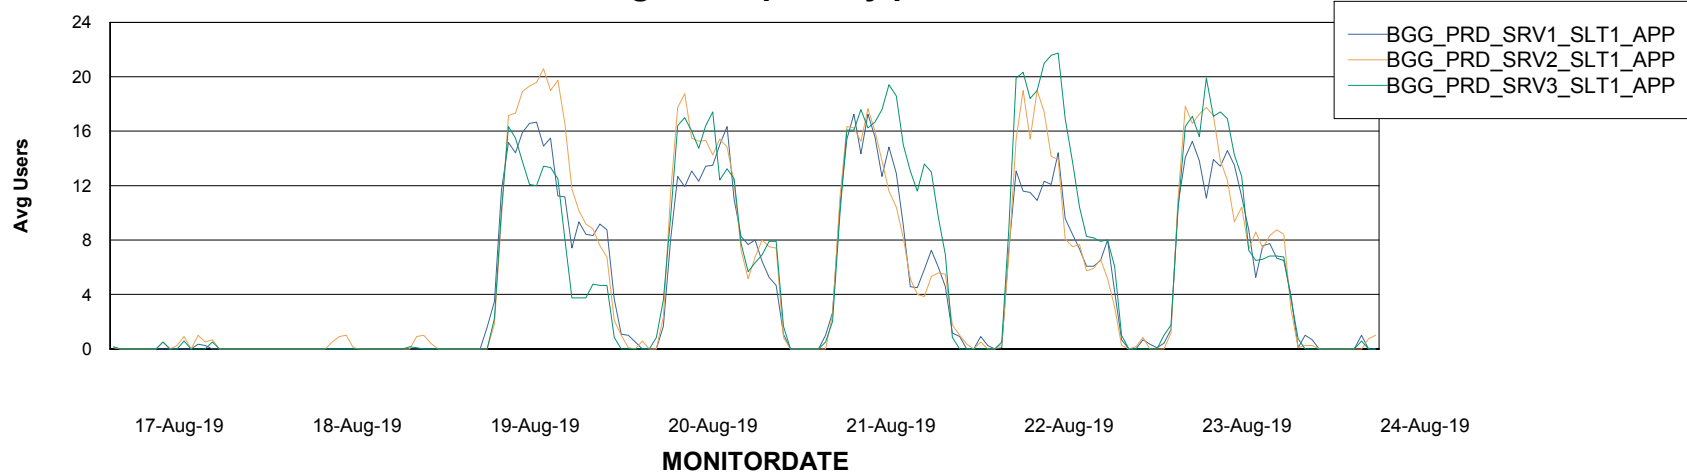

Avg users per day per ABS server