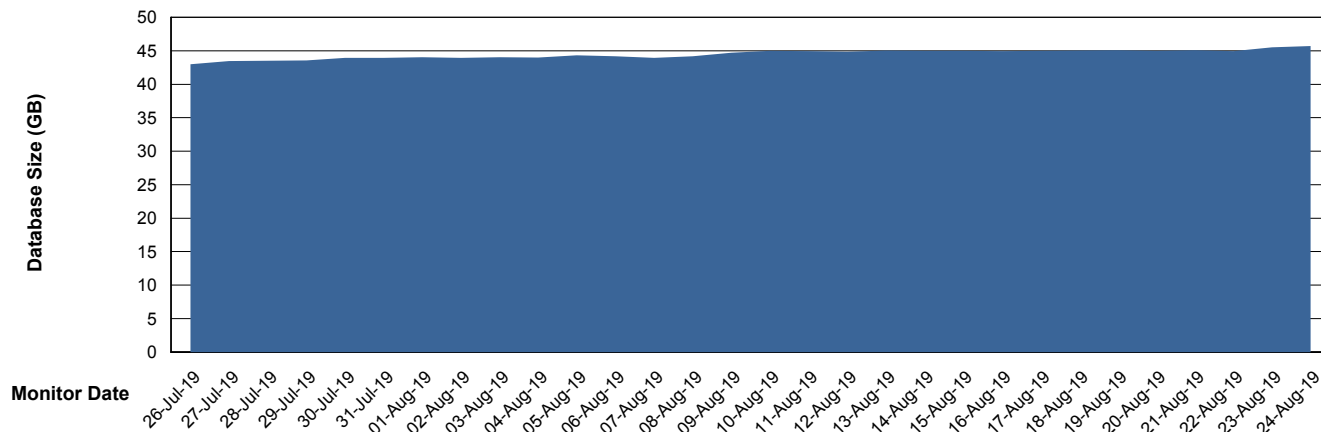

Weekly SLA Customer Report

Customer BGG_Production
Database ID 58

Database Performance BGGDB_BI

Weekly SLA Customer Report

Customer BGG_Production
Database ID 58

Database Performance BGGDB_Production

Weekly SLA Customer Report

Customer BGG_Production
Database ID 58

Database Performance BGGDB_Standby

Weekly SLA Customer Report

Customer BGG_Production
Database ID 58

DATABASE SIZE BGGDB_BI

Database growth over last month

DATABASE SIZE BGGDB_Production

Database growth over last month

Weekly SLA Customer Report

Customer BGG_Production
Database ID 58

Database Tablespace BGGDB_BI

Date	Tablespace Name	Filesize (Gb)	Usedsize (Gb)	Percentage free
24-Aug-19	ABSDATA	28	21	25
	INDX	28	23	18
23-Aug-19	ABSDATA	28	21	25
	INDX	28	23	18
22-Aug-19	ABSDATA	28	21	25
	INDX	28	23	18
21-Aug-19	ABSDATA	28	21	25
	INDX	28	23	18
20-Aug-19	ABSDATA	28	21	25
	INDX	28	22	21
19-Aug-19	ABSDATA	28	21	25
	INDX	28	22	21
18-Aug-19	ABSDATA	28	21	25
	INDX	28	22	21