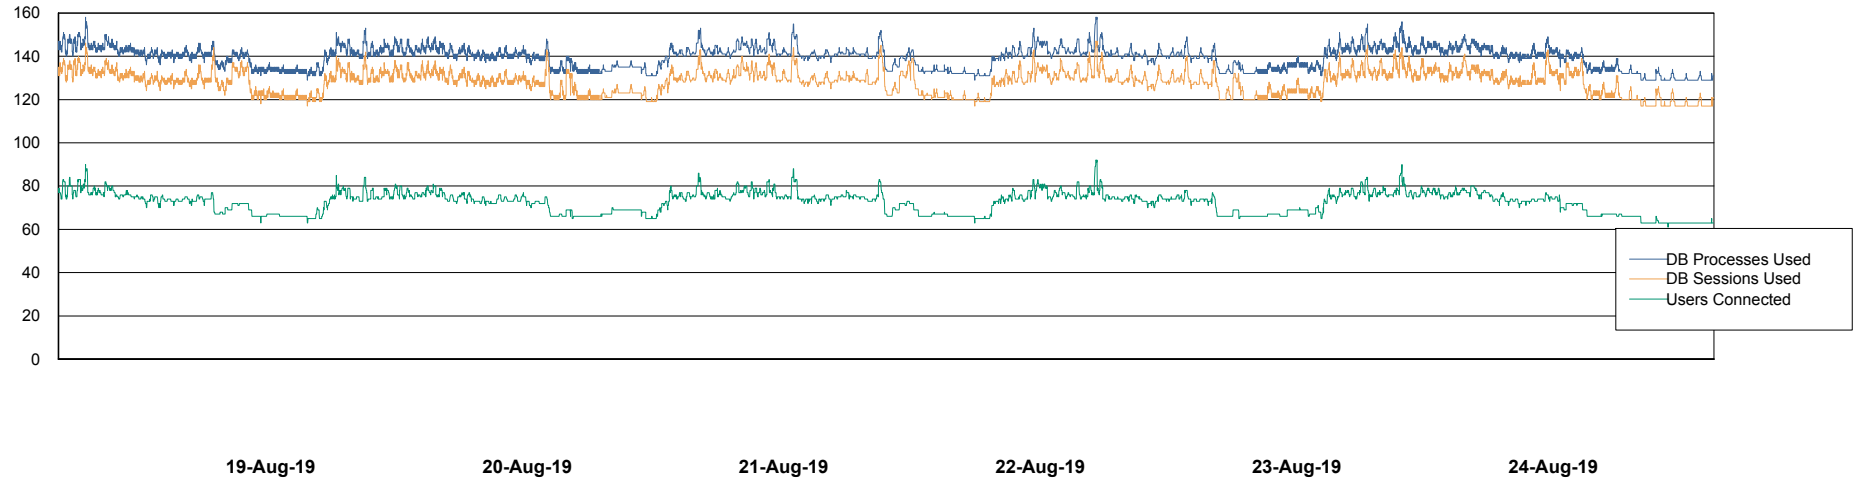

Weekly SLA Customer Report

Customer BGG_Production
Database ID 58

Database Performance BGGDB_BI

Weekly SLA Customer Report

Customer BGG_Production
Database ID 58

Database Performance BGGDB_Production

Weekly SLA Customer Report