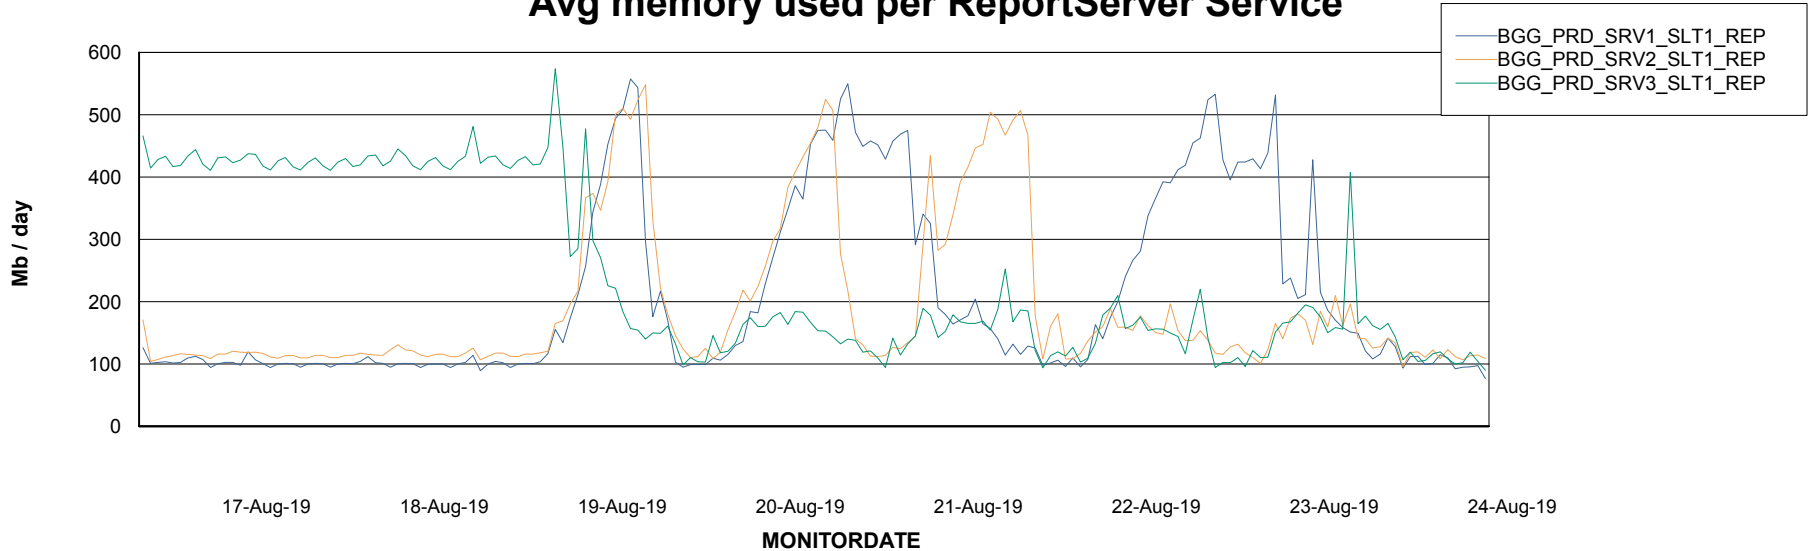

Avg memory used per ABS Server Service

Avg users per day per ABS server

Weekly SLA Customer Report

Customer BGG_Production
Database ID 58

ABSSolute Application ReportServer Services

Avg memory used per ReportServer Service