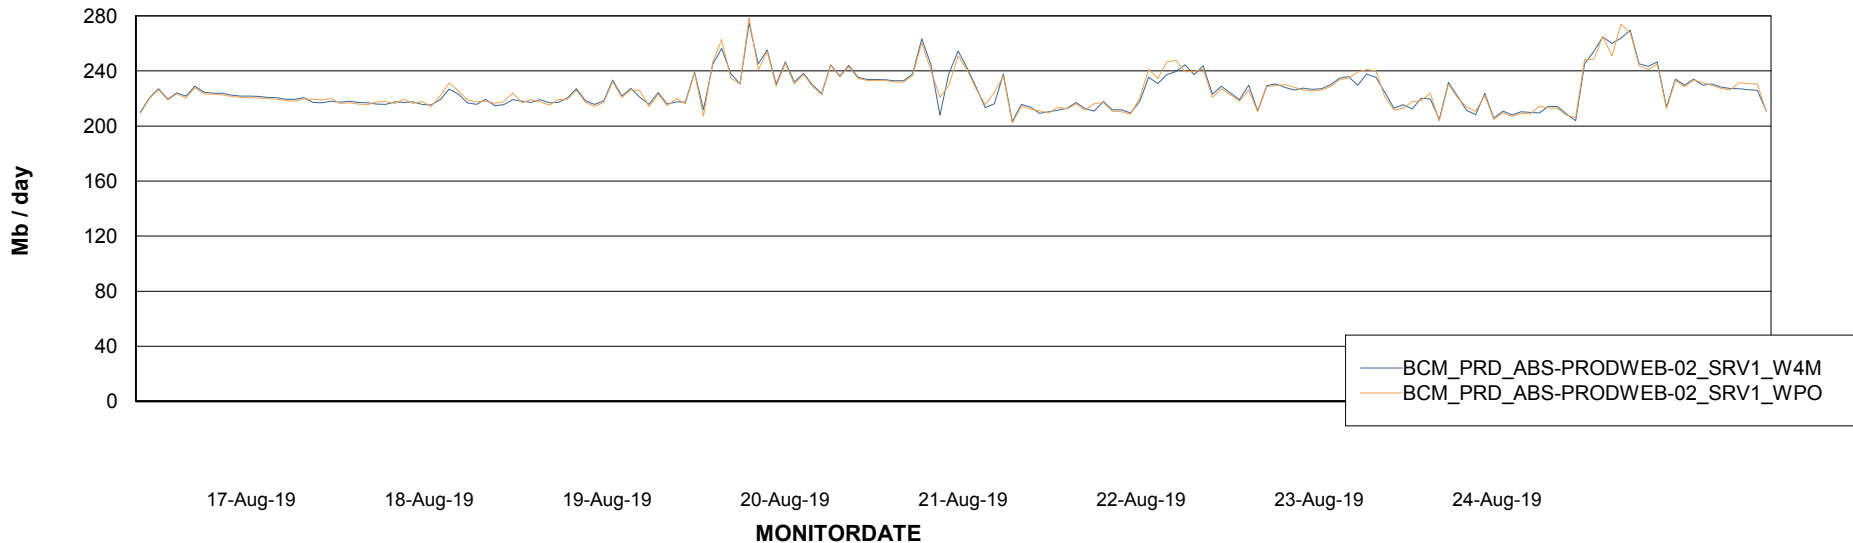

ABSSolute Web Component Services

Avg memory used per ABS Web component