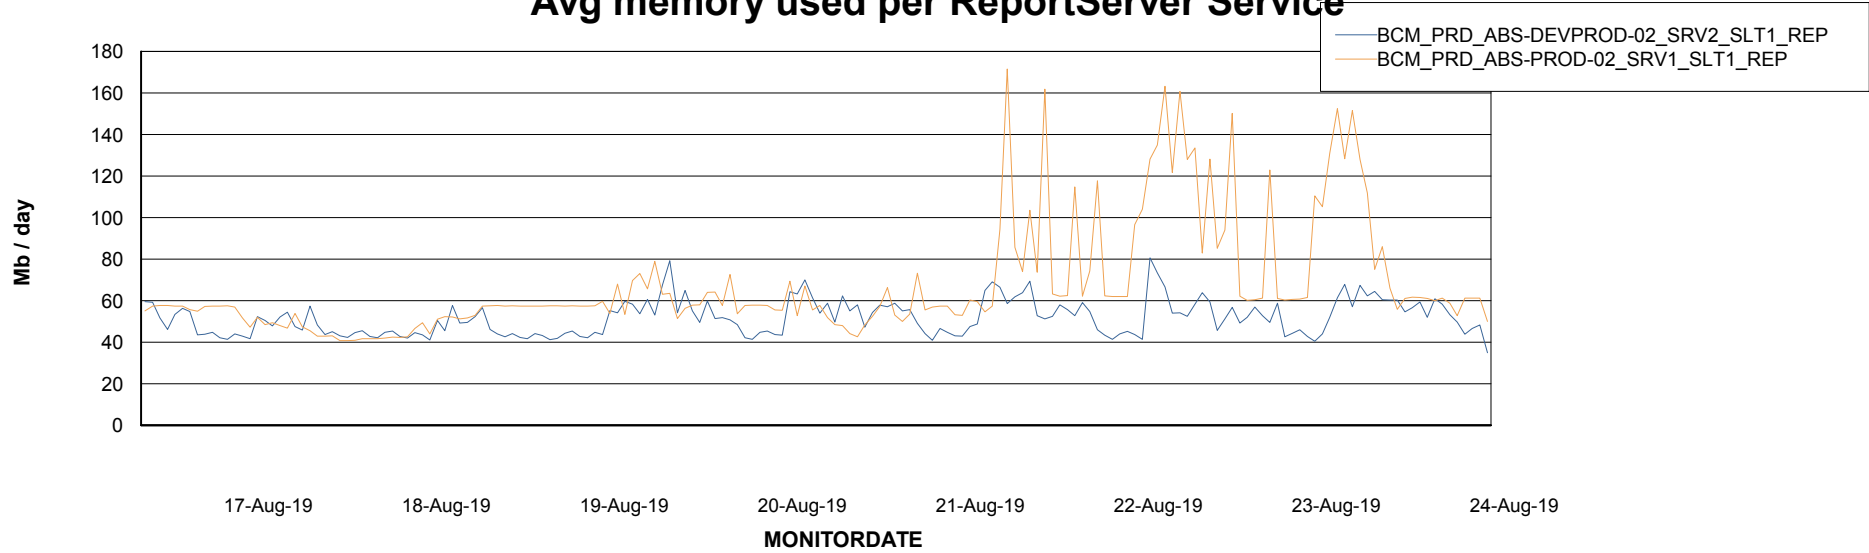

Avg memory used per ABS Server Service

Avg users per day per ABS server

Weekly SLA Customer Report

Customer BCM_Production
Database ID 81

ABSSolute Application ReportServer Services

Avg memory used per ReportServer Service