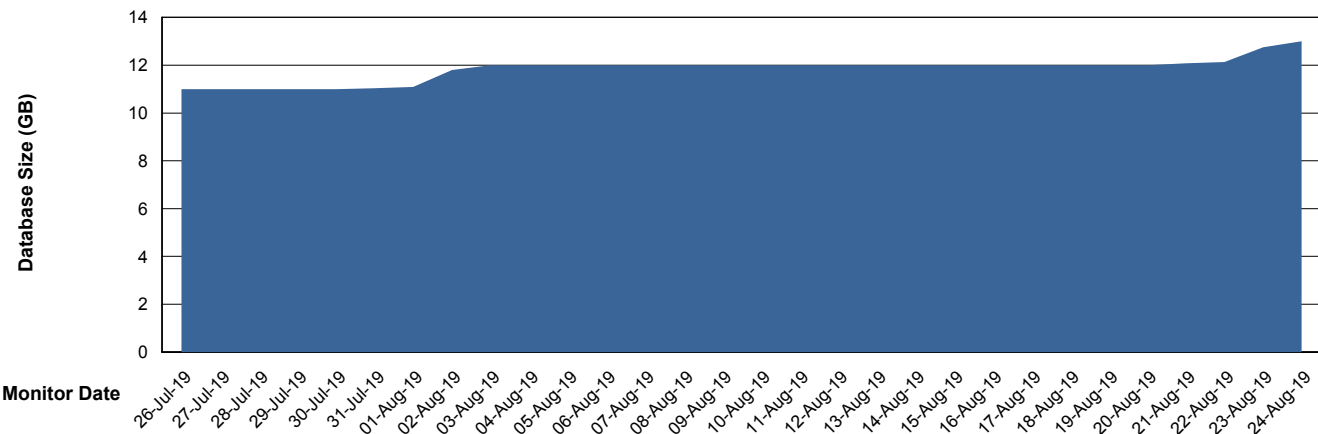

DATABASE SIZE BCMDB_ABS1 Production Database

Database growth over last month

Database Tablespace BCMDB_ABS1 Production Database

Date	Tablespace Name	Filesize (Gb)	Usedsize (Gb)	Percentage free
24-Aug-19	ABSDATA	4	3	25
	INDX	8	6	25
23-Aug-19	ABSDATA	4	3	25
	INDX	8	6	25
22-Aug-19	ABSDATA	4	3	25
	INDX	8	6	25
21-Aug-19	ABSDATA	4	3	25
	INDX	8	6	25
20-Aug-19	ABSDATA	4	3	25
	INDX	8	6	25
19-Aug-19	ABSDATA	4	3	25
	INDX	8	6	25
18-Aug-19	ABSDATA	4	3	25
	INDX	8	6	25