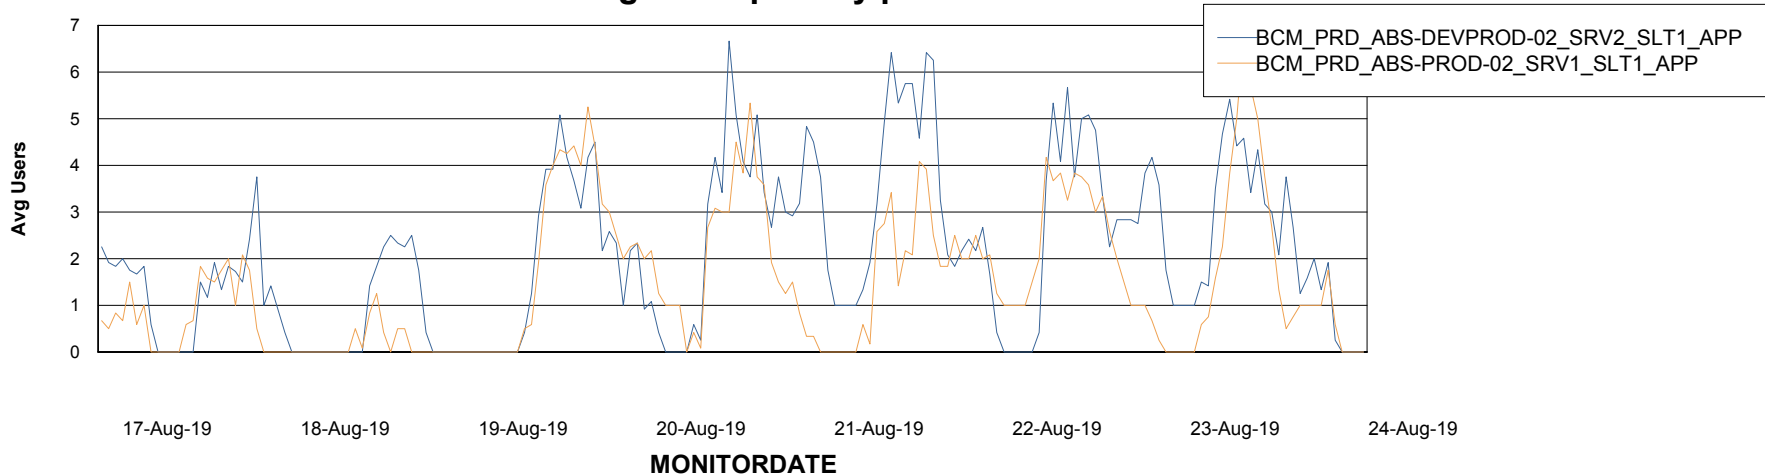

Avg users per day per ABS server