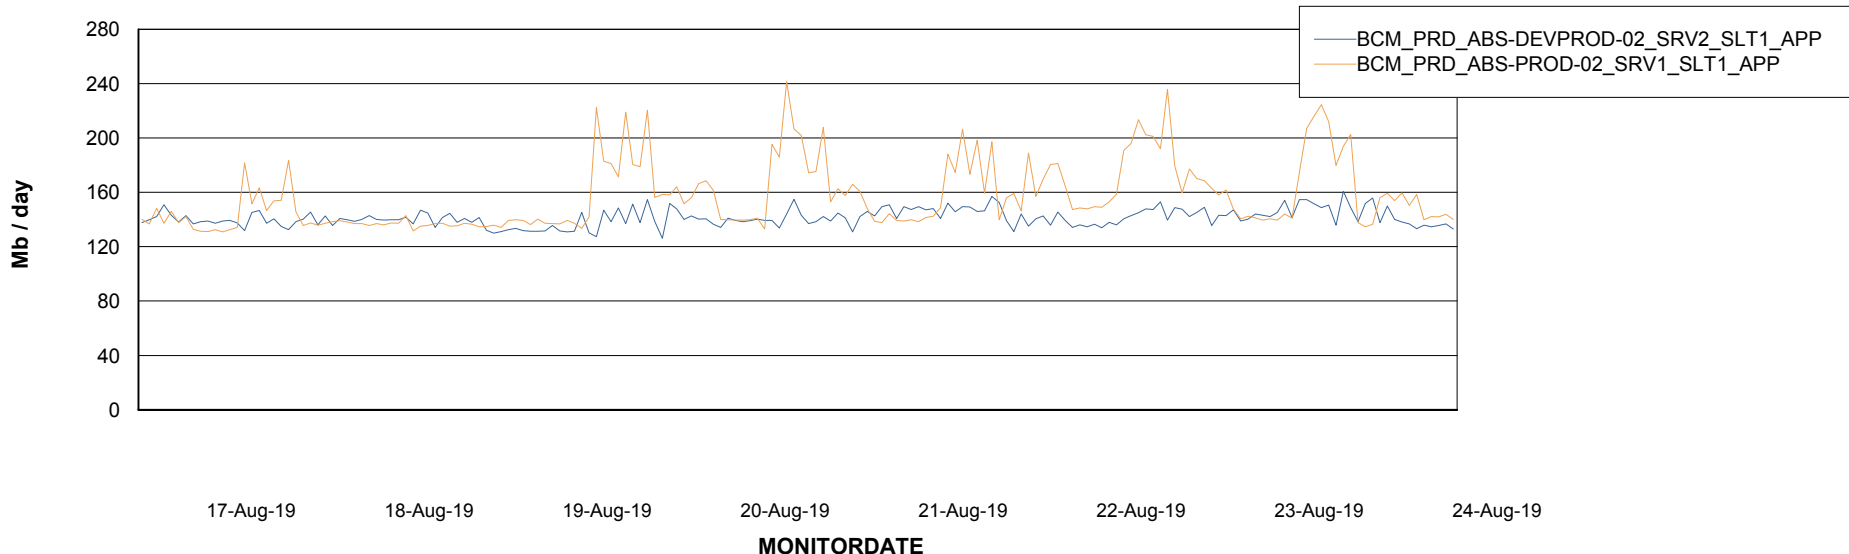

ABSSolute Application Server Services

Avg memory used per ABS Server Service