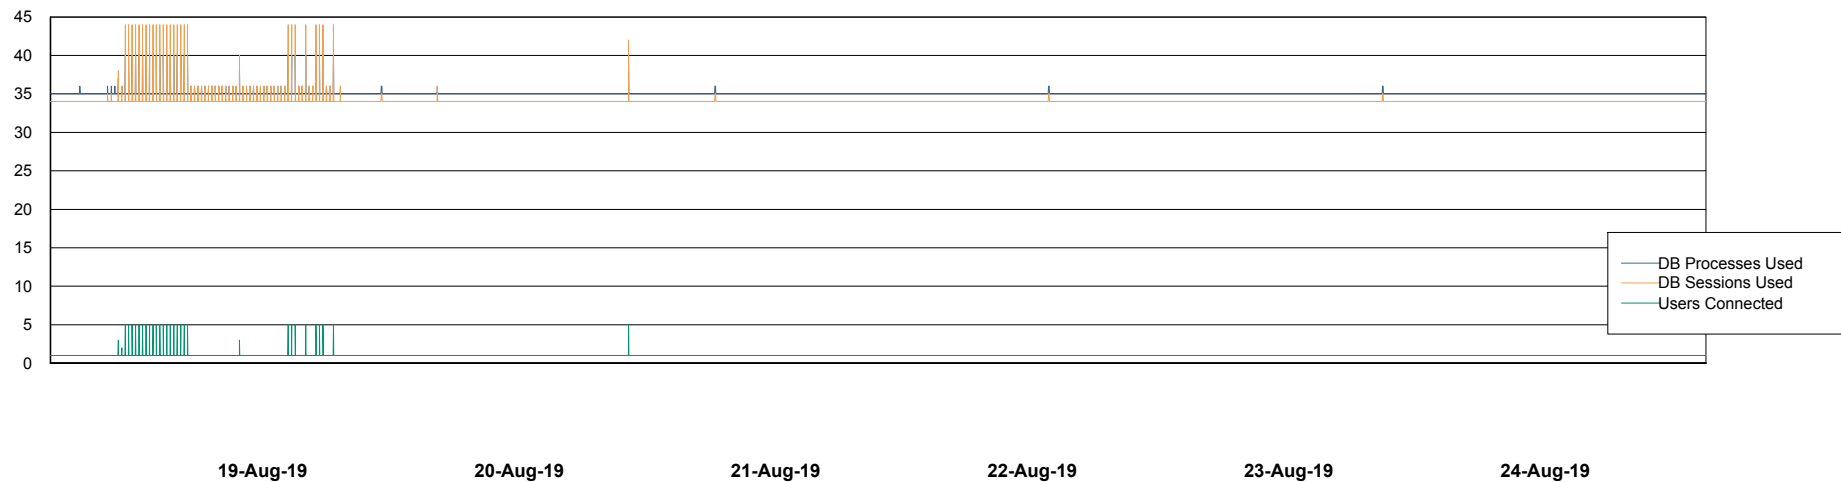

Weekly SLA Customer Report

Customer BCM_Production
Database ID 81

Database Performance BCMDB_ABS1 Production Database

Weekly SLA Customer Report

Customer BCM_Production
Database ID 81

Database Performance BCMDB_ABS1SB Standby Database