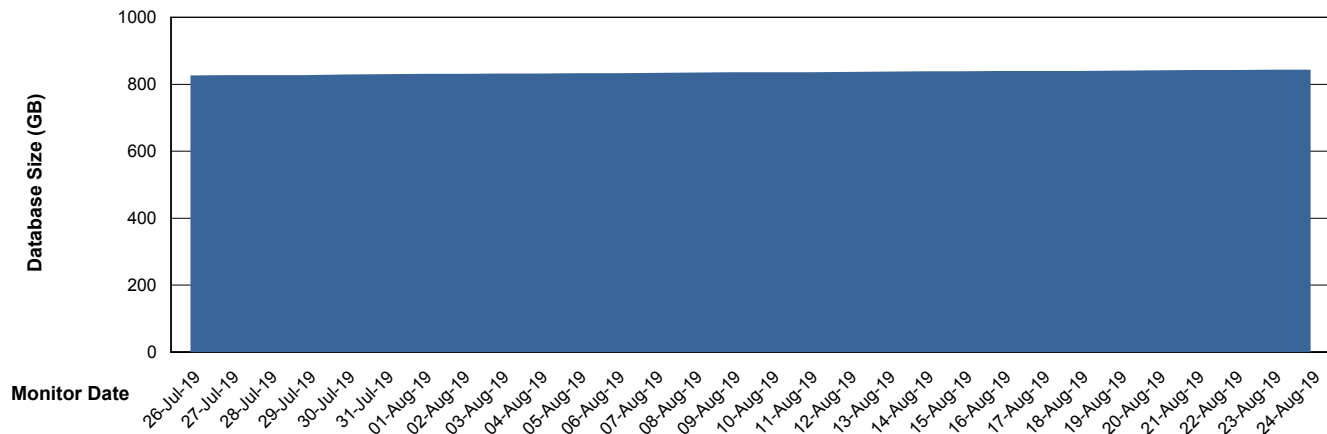

19-Aug-19 20-Aug-19 21-Aug-19 22-Aug-19 23-Aug-19 24-Aug-19

Weekly SLA Customer Report

Customer AUJ_Production
Database ID 41

Database Performance AUJDB_BI_TS1

Weekly SLA Customer Report

Customer AUJ_Production
 Database ID 41

DATABASE SIZE AUJ_DB4_Primary

Database growth over last month

DATABASE SIZE AUJDB_BI

Database growth over last month

Weekly SLA Customer Report

Customer AUJ_Production
Database ID 41

DATABASE SIZE AUJDB_BI_TS1