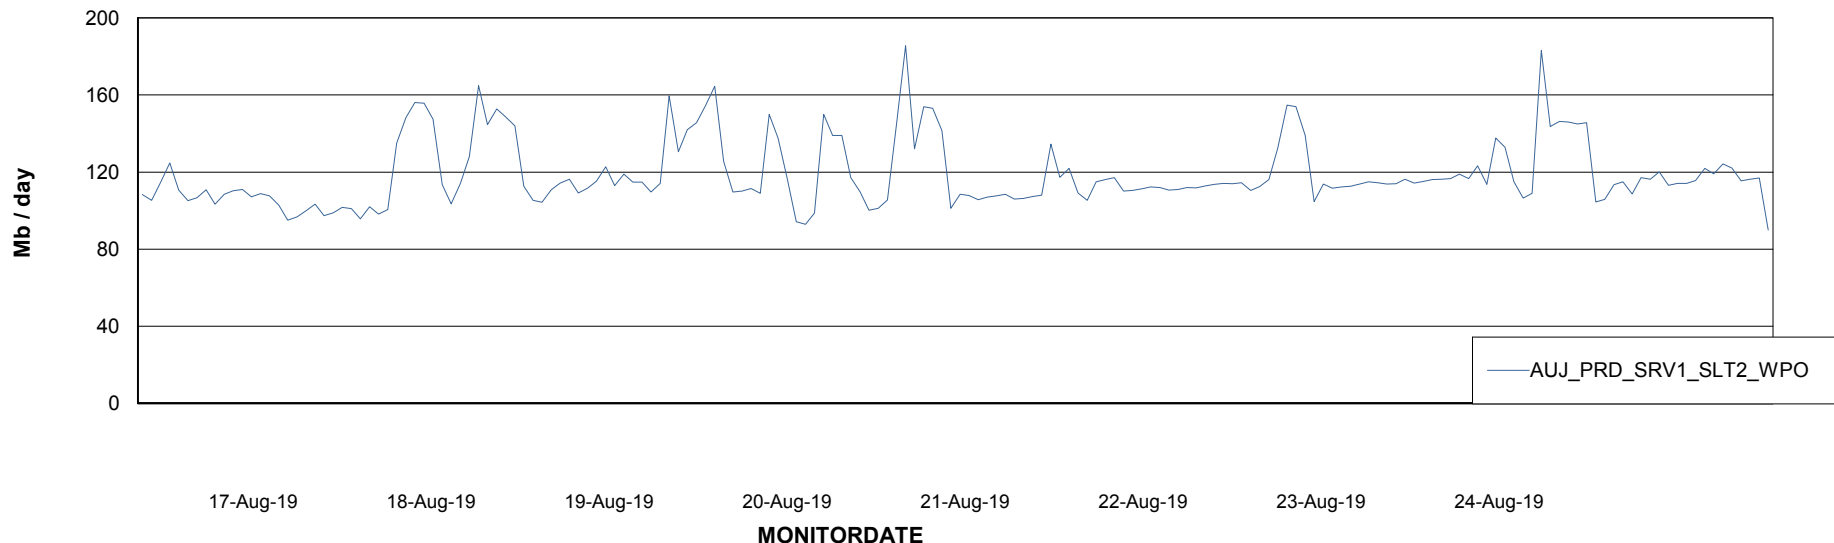

ABSSolute Application ReportServer Services

Avg memory used per ReportServer Service

Weekly SLA Customer Report

Customer AUJ_Production
Database ID 41

ABSSolute Web Component Services

Avg memory used per ABS Web component