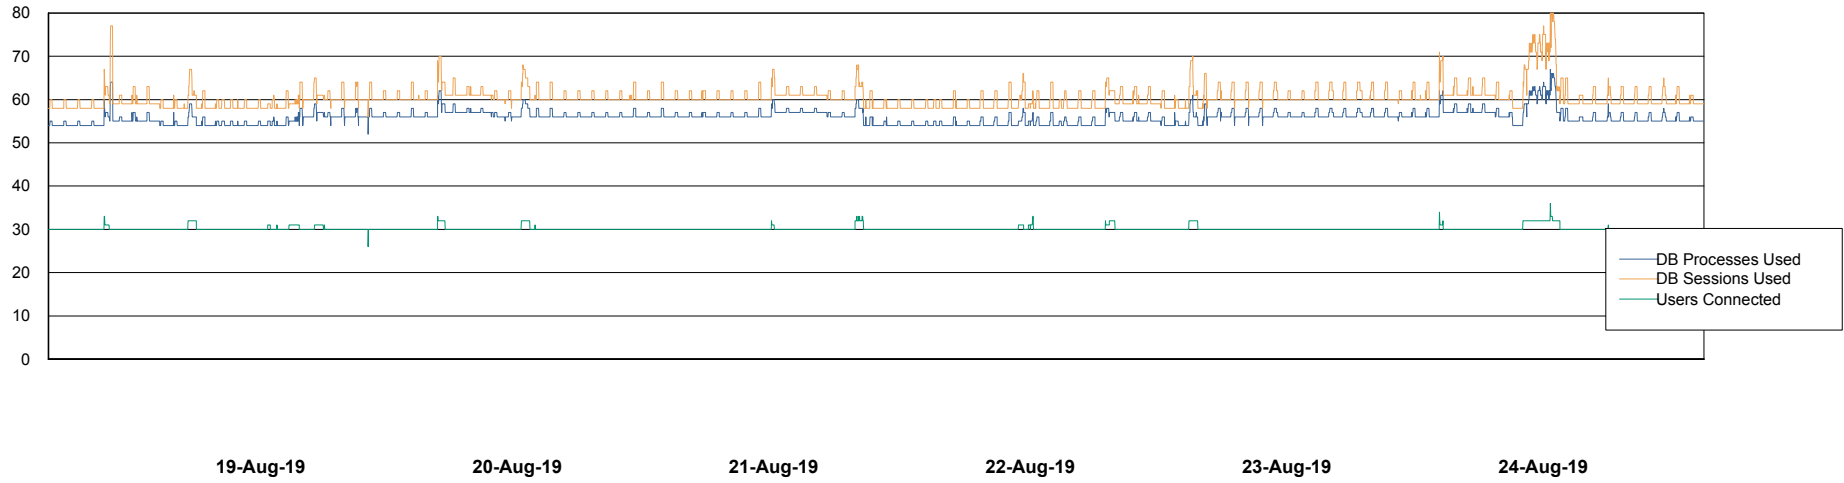

Database Performance AUJDB_BI_TS1