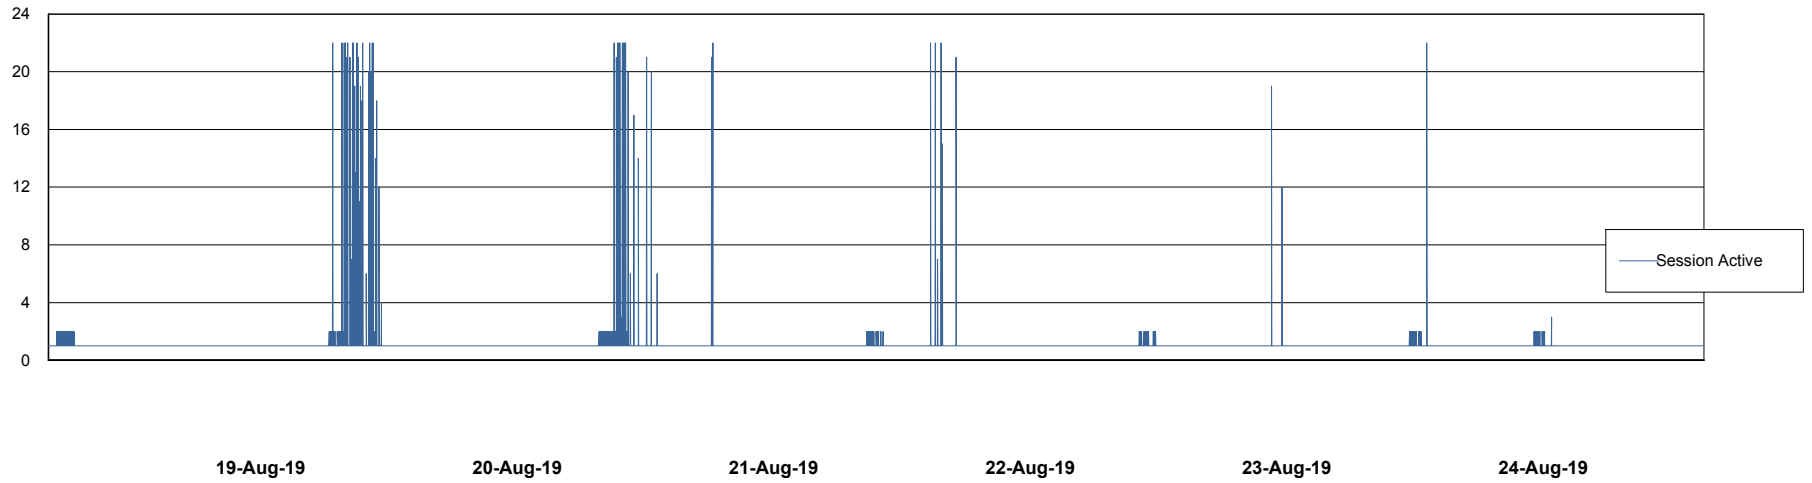

Weekly SLA Customer Report

Customer AUJ_Production
Database ID 41

Database Performance AUJ_DB4_Primary

Weekly SLA Customer Report

Customer AUJ_Production
Database ID 41

Database Performance AUJ_DB5_Standby

Weekly SLA Customer Report

Customer AUJ_Production
Database ID 41

Database Performance AUJ_DB6_Standby2

Weekly SLA Customer Report

Customer AUJ_Production
Database ID 41

Database Performance AUJDB_BI

19-Aug-19 20-Aug-19 21-Aug-19 22-Aug-19 23-Aug-19 24-Aug-19