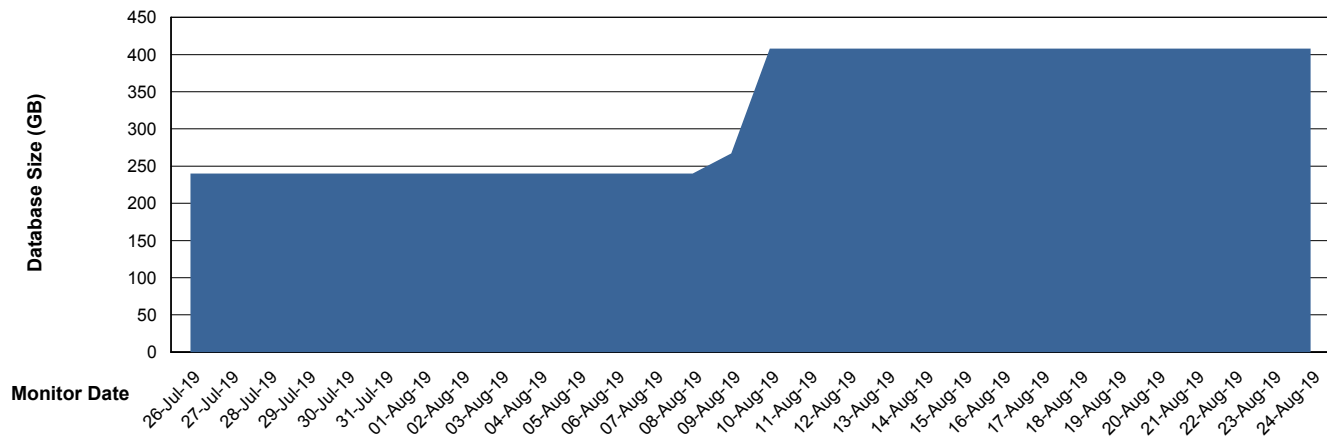

DATABASE SIZE AUJDB_BI_TS1

Database growth over last month