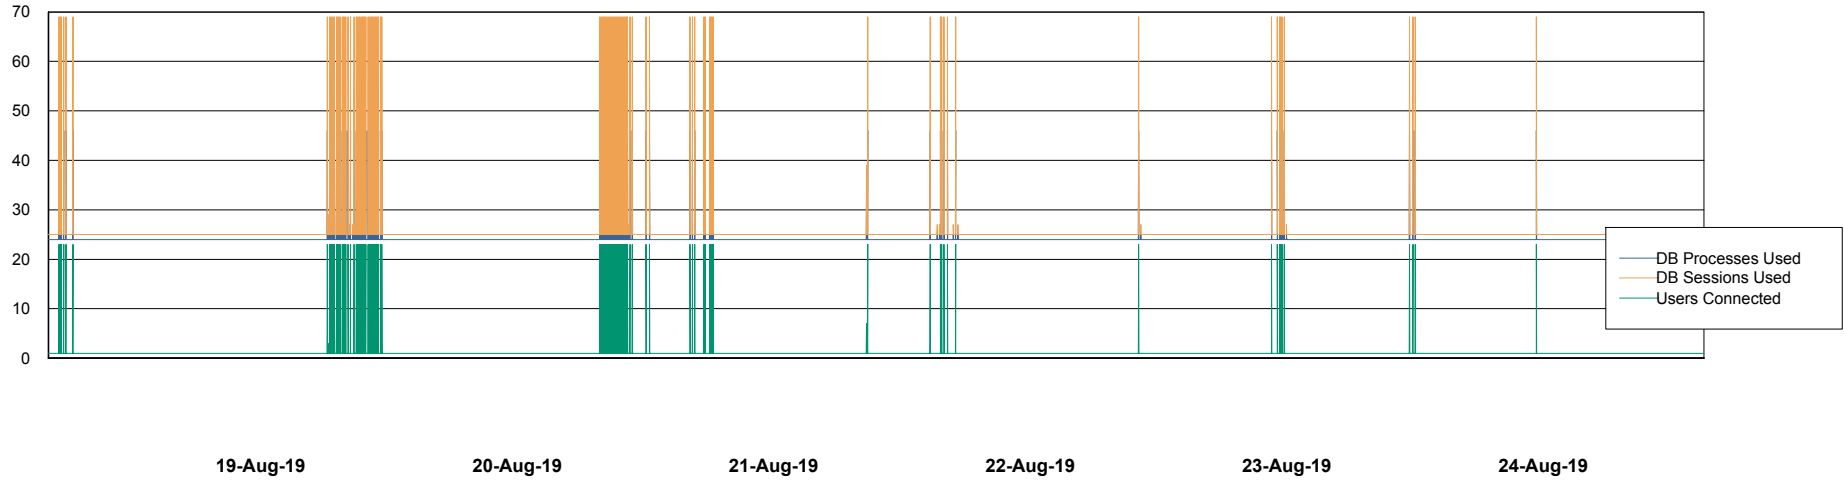

Weekly SLA Customer Report

Customer AUJ_Production
Database ID 41

Database Performance AUJ_DB4_Primary

Weekly SLA Customer Report

Customer AUJ_Production
Database ID 41

Database Performance AUJ_DB5_Standby

Weekly SLA Customer Report

Customer AUJ_Production
Database ID 41

Database Performance AUJ_DB6_Standby2

Weekly SLA Customer Report

Customer AUJ_Production
Database ID 41

Database Performance AUJDB_BI

19-Aug-19 20-Aug-19 21-Aug-19 22-Aug-19 23-Aug-19 24-Aug-19