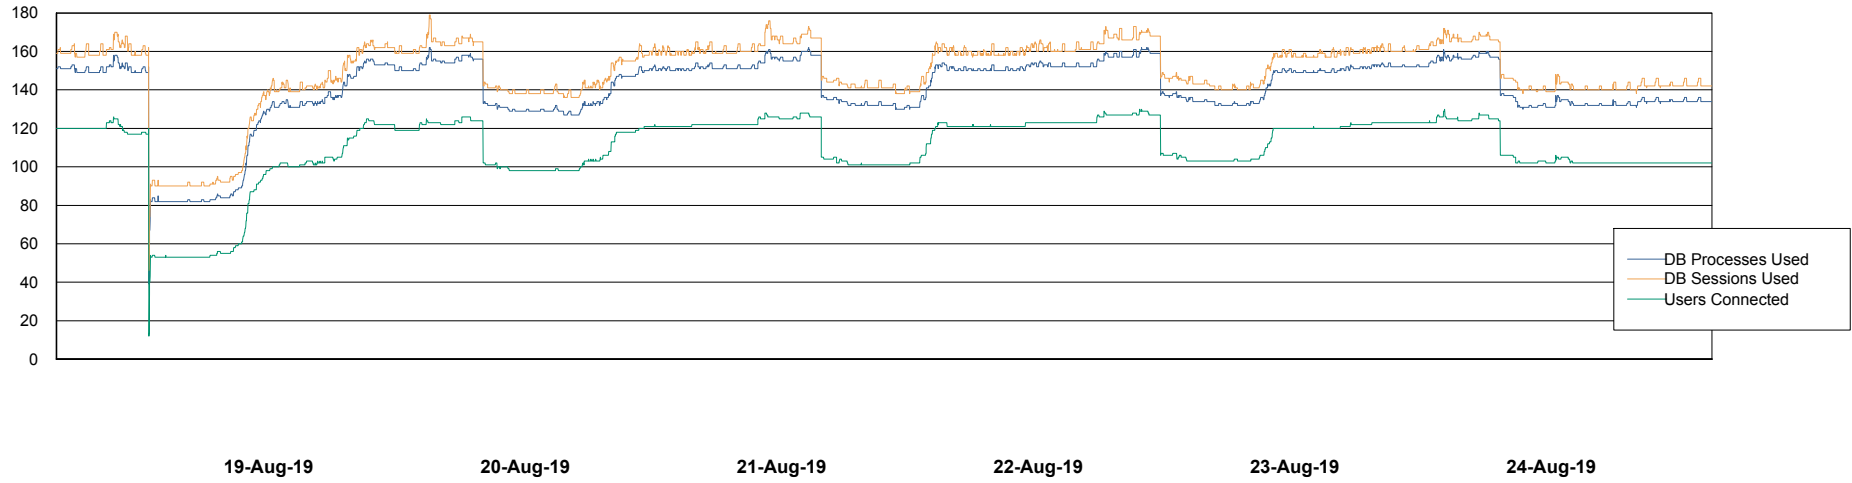

Weekly SLA Customer Report

Customer AUJ_Production
Database ID 41

Harddisk Usage AUJ_PRD_ORACLE_BI1

	Free disk space on / (%)	Total disk space on / (Gb)	Used disk space on / (Gb)
24-Aug-19	27	526	366
23-Aug-19	27	526	363
22-Aug-19	27	526	363
21-Aug-19	27	526	363
20-Aug-19	27	526	363
19-Aug-19	27	526	363
18-Aug-19	27	526	365

Weekly SLA Customer Report

Customer AUJ_Production
Database ID 41

Database Performance AUJ_DB4_Primary

Weekly SLA Customer Report

Customer AUJ_Production
Database ID 41

Database Performance AUJ_DB5_Standby