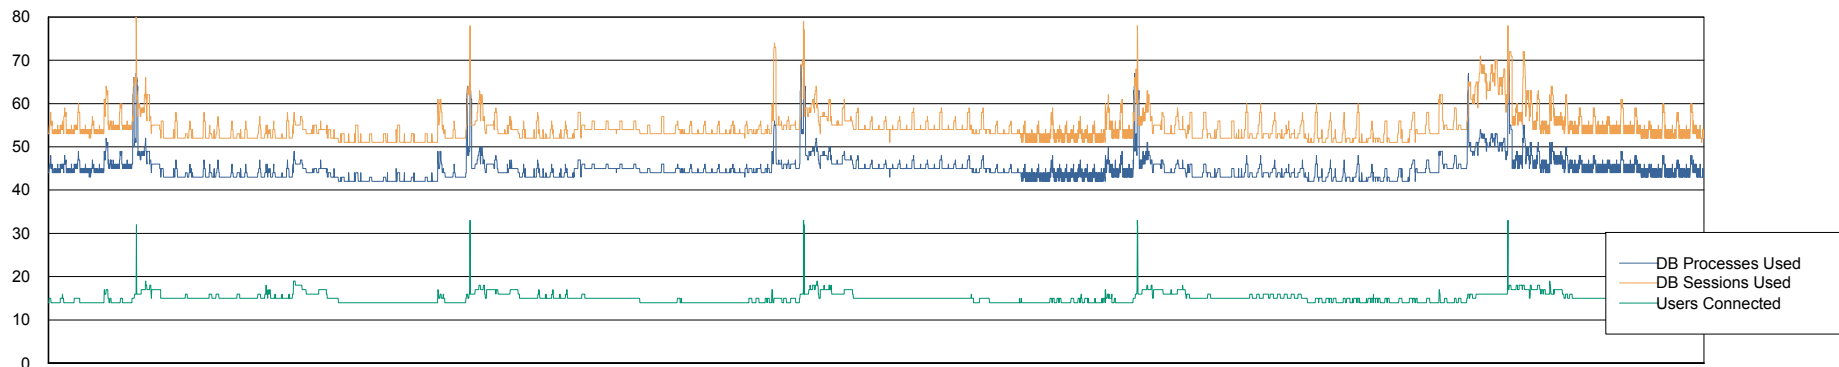

Weekly SLA Customer Report

Customer AUJ_Production
Database ID 41

Database Performance AUJ_DB6_Standby2

Weekly SLA Customer Report

Customer AUJ_Production
Database ID 41

Database Performance AUJDB_BI

19-Aug-19 20-Aug-19 21-Aug-19 22-Aug-19 23-Aug-19 24-Aug-19