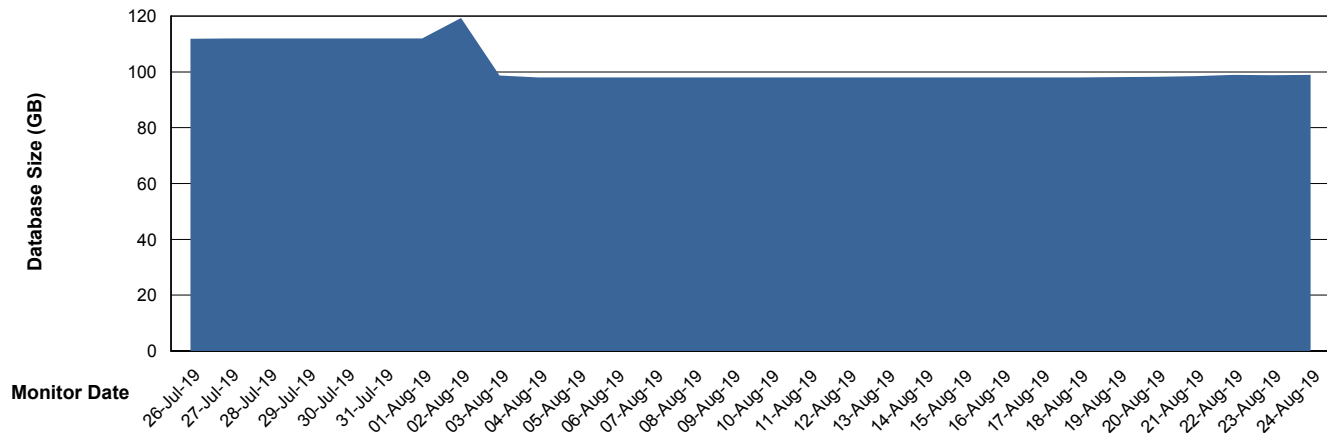

19-Aug-19 20-Aug-19 21-Aug-19 22-Aug-19 23-Aug-19 24-Aug-19

Weekly SLA Customer Report

Customer AUJ_Production
Database ID 41

Database Performance AUJDB_BI_TS1

Weekly SLA Customer Report

Customer AUJ_Production
 Database ID 41

DATABASE SIZE AUJ_DB4_Primary

Database growth over last month

DATABASE SIZE AUJDB_BI

Database growth over last month

Weekly SLA Customer Report

Customer AUJ_Production
Database ID 41

DATABASE SIZE AUJDB_BI_TS1