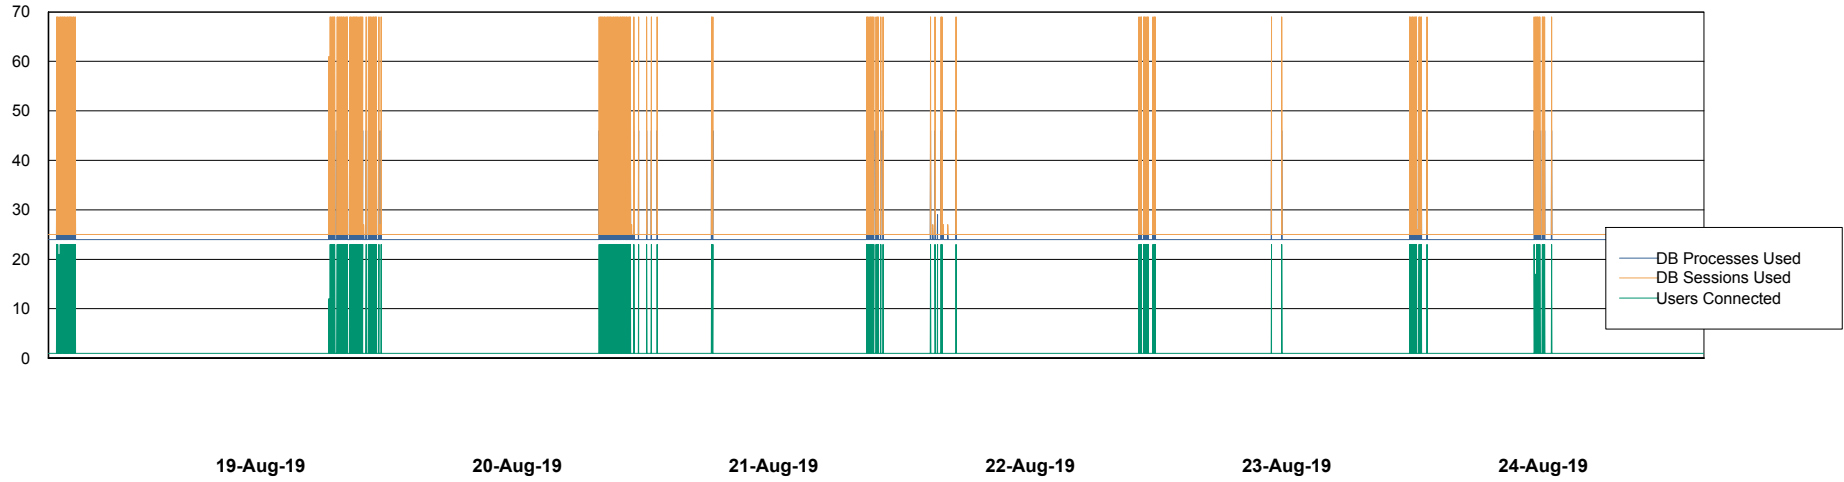

Weekly SLA Customer Report

Customer AUJ_Production
Database ID 41

Database Performance AUJ_DB4_Primary

Weekly SLA Customer Report

Customer AUJ_Production
Database ID 41

Database Performance AUJ_DB5_Standby

Weekly SLA Customer Report

Customer AUJ_Production
Database ID 41

Database Performance AUJ_DB6_Standby2

Weekly SLA Customer Report

Customer AUJ_Production
Database ID 41

Database Performance AUJDB_BI

19-Aug-19 20-Aug-19 21-Aug-19 22-Aug-19 23-Aug-19 24-Aug-19