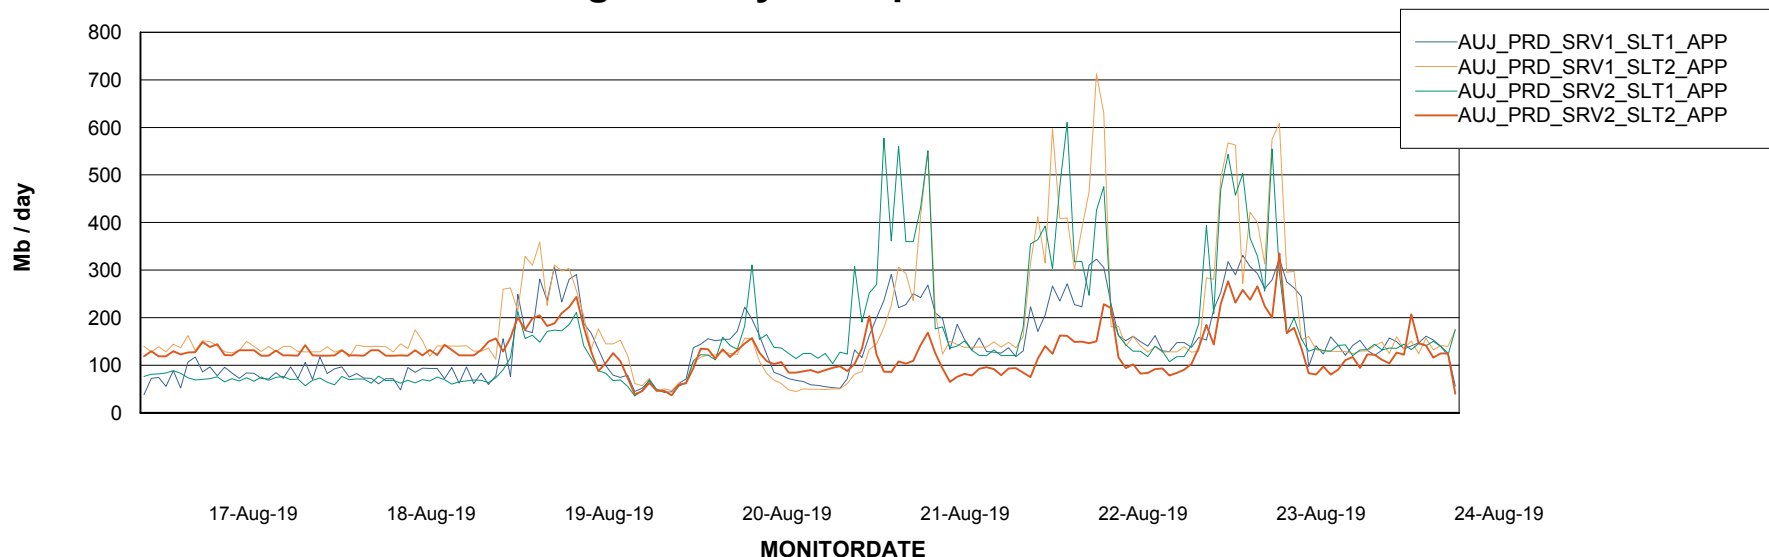

ABSSolute Application Server Services

Avg memory used per ABS Server Service