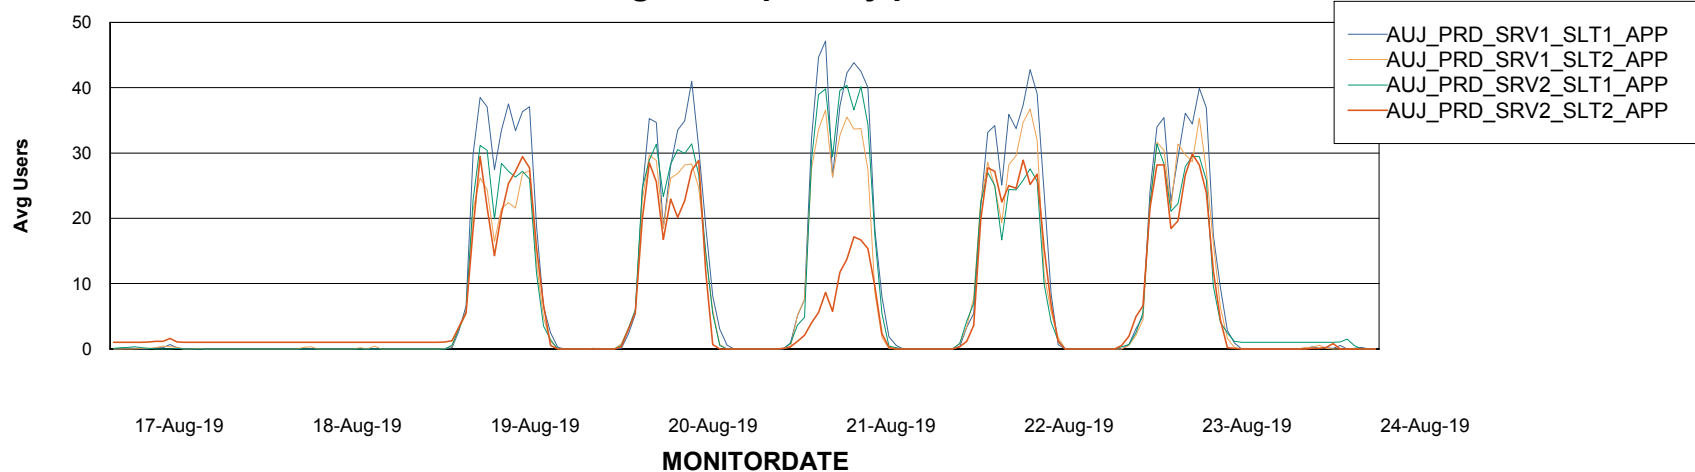

Weekly SLA Customer Report

Customer AUJ_Production
Database ID 41

ABSSolute Application Server Services

Avg memory used per ABS Server Service

Avg users per day per ABS server

Weekly SLA Customer Report

Customer AUJ_Production
Database ID 41