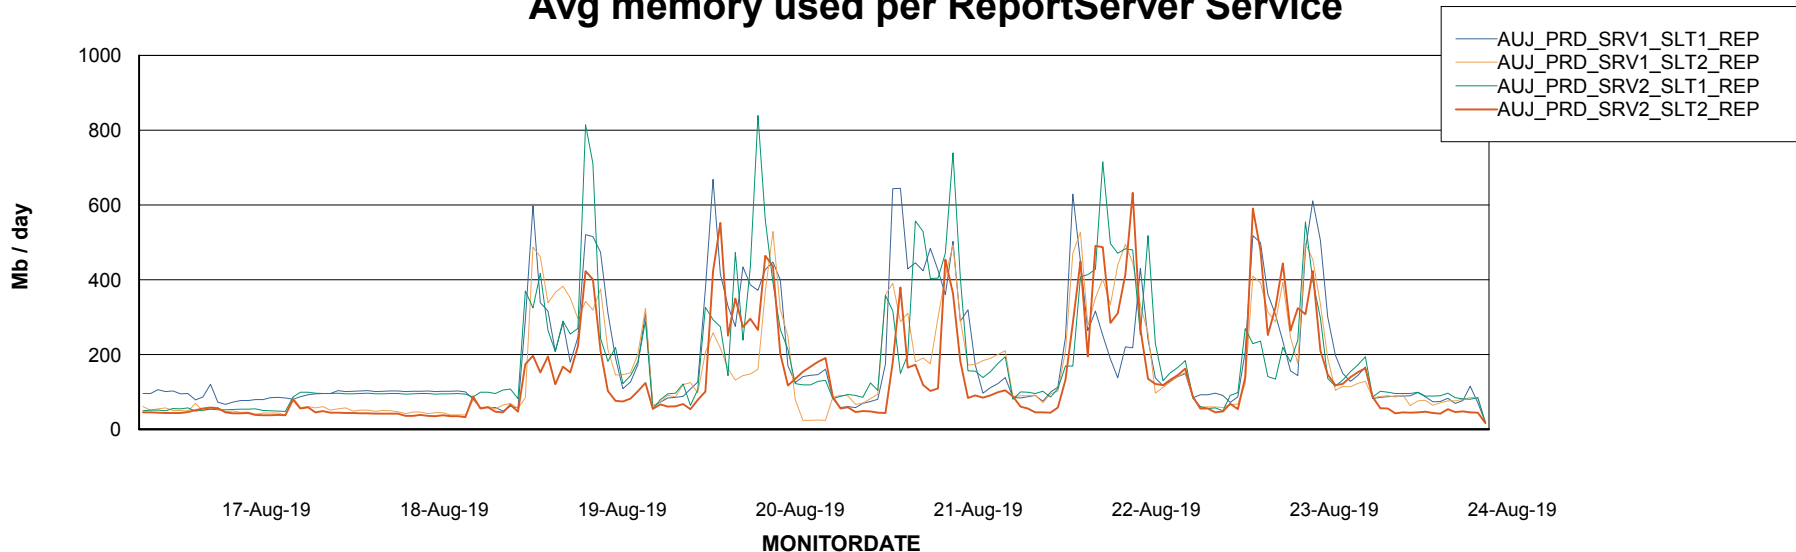

ABSSolute Application ReportServer Services

Avg memory used per ReportServer Service