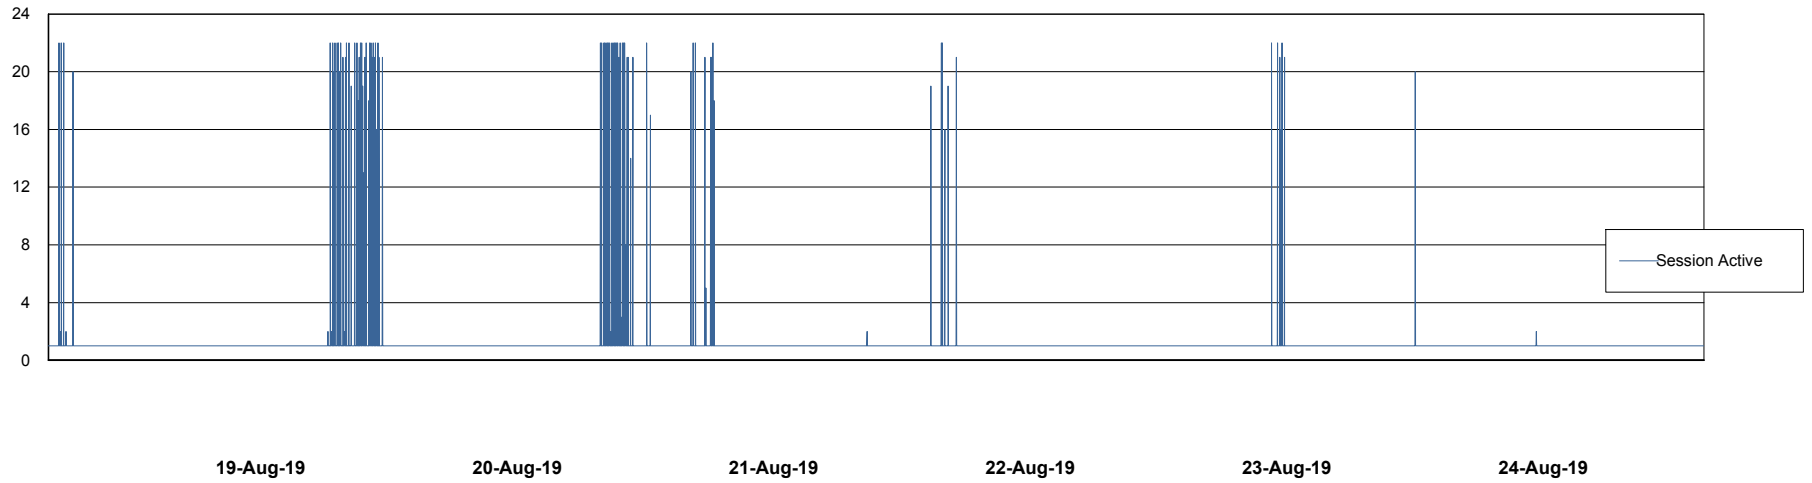

Weekly SLA Customer Report

Customer AUJ_Production
Database ID 41

Database Performance AUJ_DB4_Primary

Weekly SLA Customer Report

Customer AUJ_Production
Database ID 41

Database Performance AUJ_DB5_Standby

Weekly SLA Customer Report

Customer AUJ_Production
Database ID 41

Database Performance AUJ_DB6_Standby2

Weekly SLA Customer Report

Customer AUJ_Production
Database ID 41

Database Performance AUJDB_BI

19-Aug-19 20-Aug-19 21-Aug-19 22-Aug-19 23-Aug-19 24-Aug-19