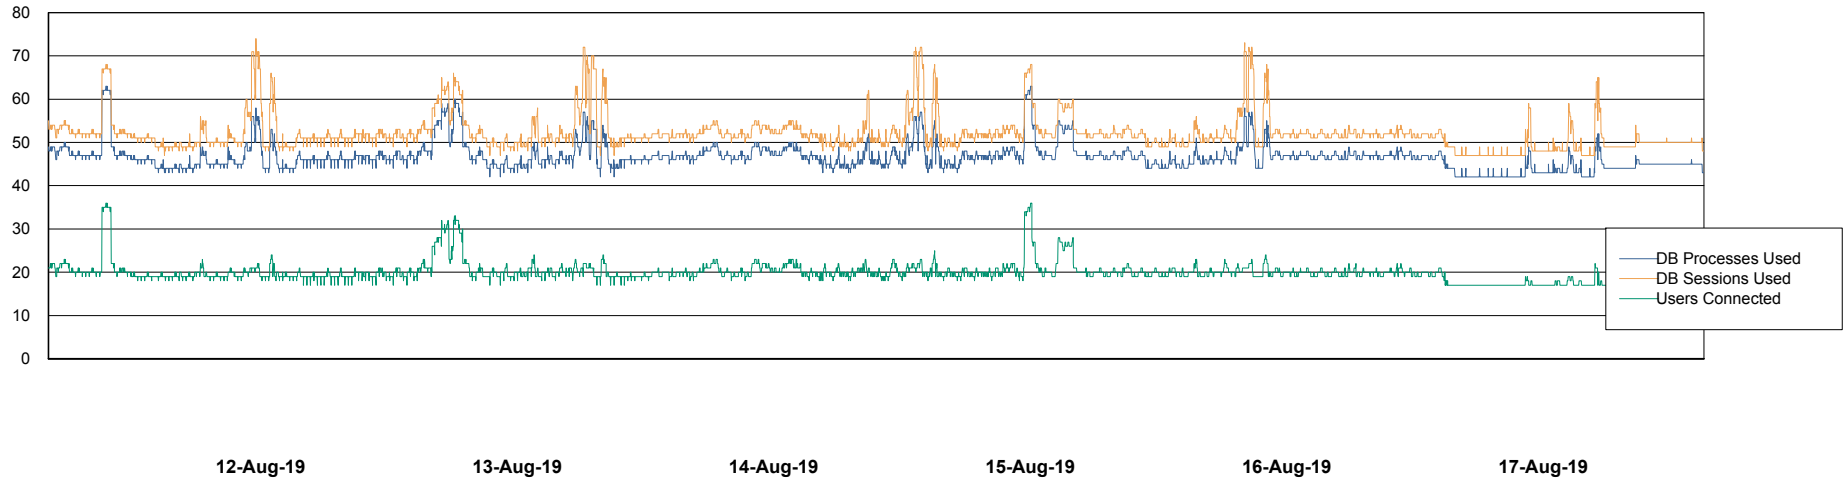

Database Performance VOSBIDB_Production