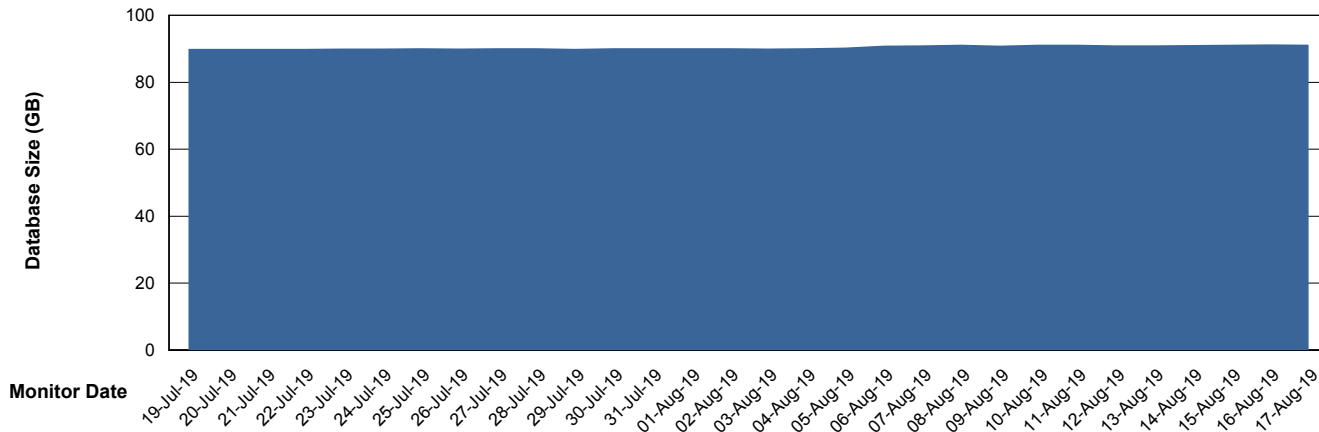

Weekly SLA Customer Report

Customer VOS_Production
Database ID 68

Database Performance VOSDB_Standby

Weekly SLA Customer Report

Customer VOS_Production
Database ID 68

DATABASE SIZE VOSBIDB_Production

Database growth over last month