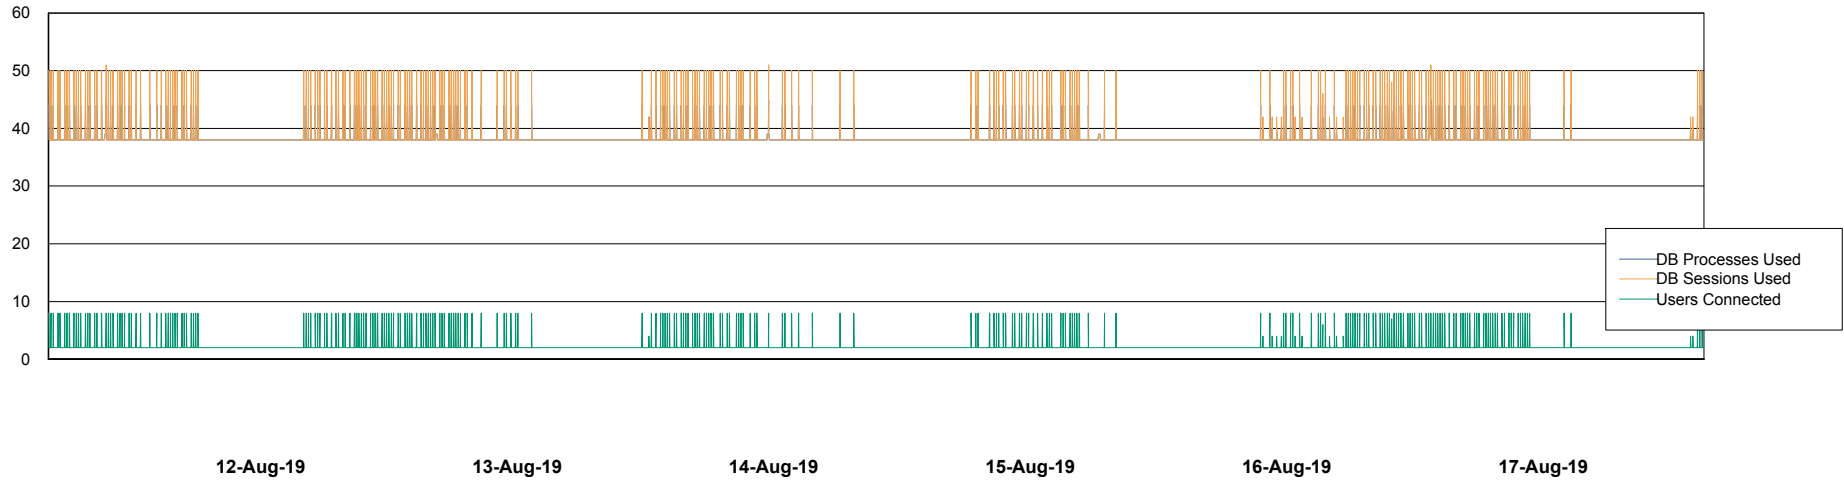

Weekly SLA Customer Report

Customer VOS_Production
Database ID 68

Database Performance VOSBIDB_Production

Weekly SLA Customer Report

Customer VOS_Production
Database ID 68

Database Performance VOSDB_Production

Weekly SLA Customer Report

Customer VOS_Production
Database ID 68

Database Performance VOSDB_Standby

Weekly SLA Customer Report

Customer VOS_Production
Database ID 68

DATABASE SIZE VOSBIDB_Production

Database growth over last month