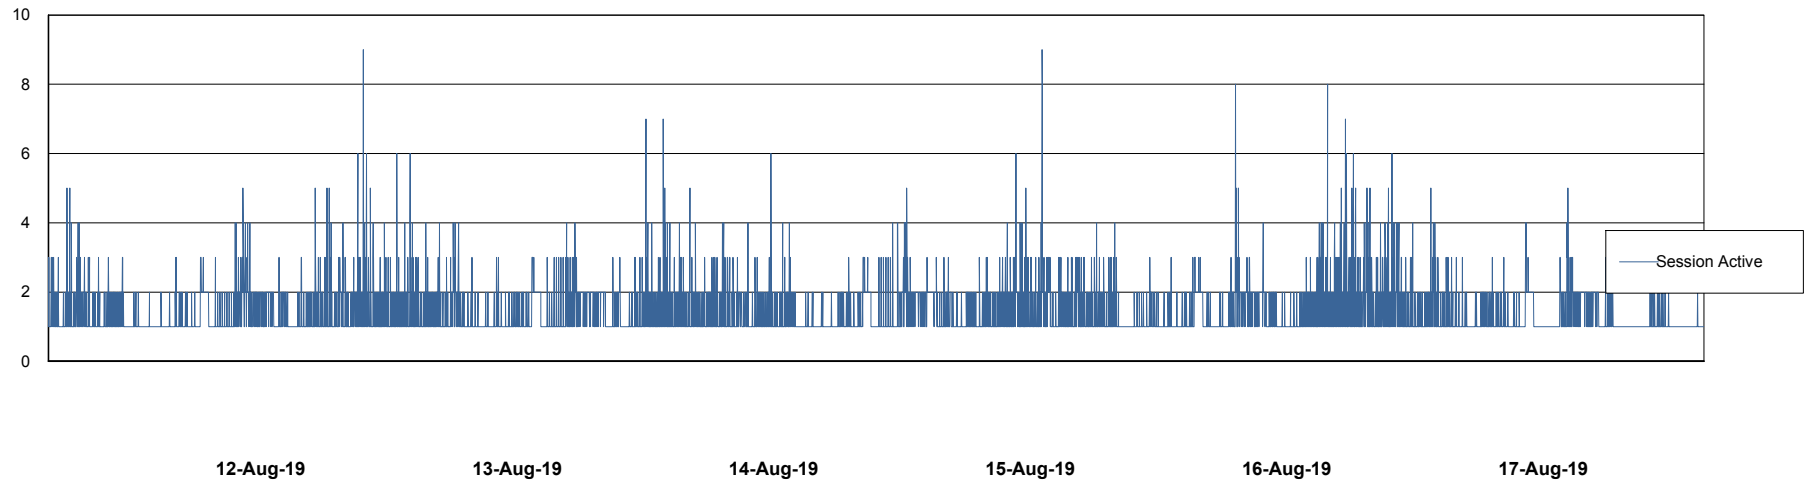

Weekly SLA Customer Report

Customer VOS_Production
Database ID 68

Database Performance VOSBIDB_Production

Weekly SLA Customer Report

Customer VOS_Production
Database ID 68

Database Performance VOSDB_Production

Weekly SLA Customer Report

Customer VOS_Production
Database ID 68

Database Performance VOSDB_Standby

Weekly SLA Customer Report

Customer VOS_Production
Database ID 68

DATABASE SIZE VOSBIDB_Production

Database growth over last month