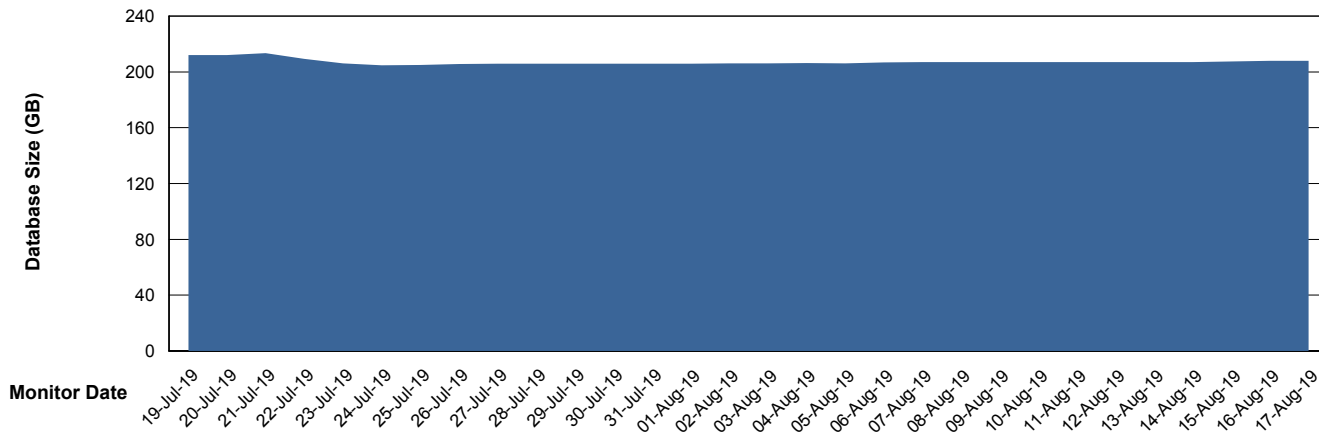

DATABASE SIZE VOSDB_Production

Database growth over last month