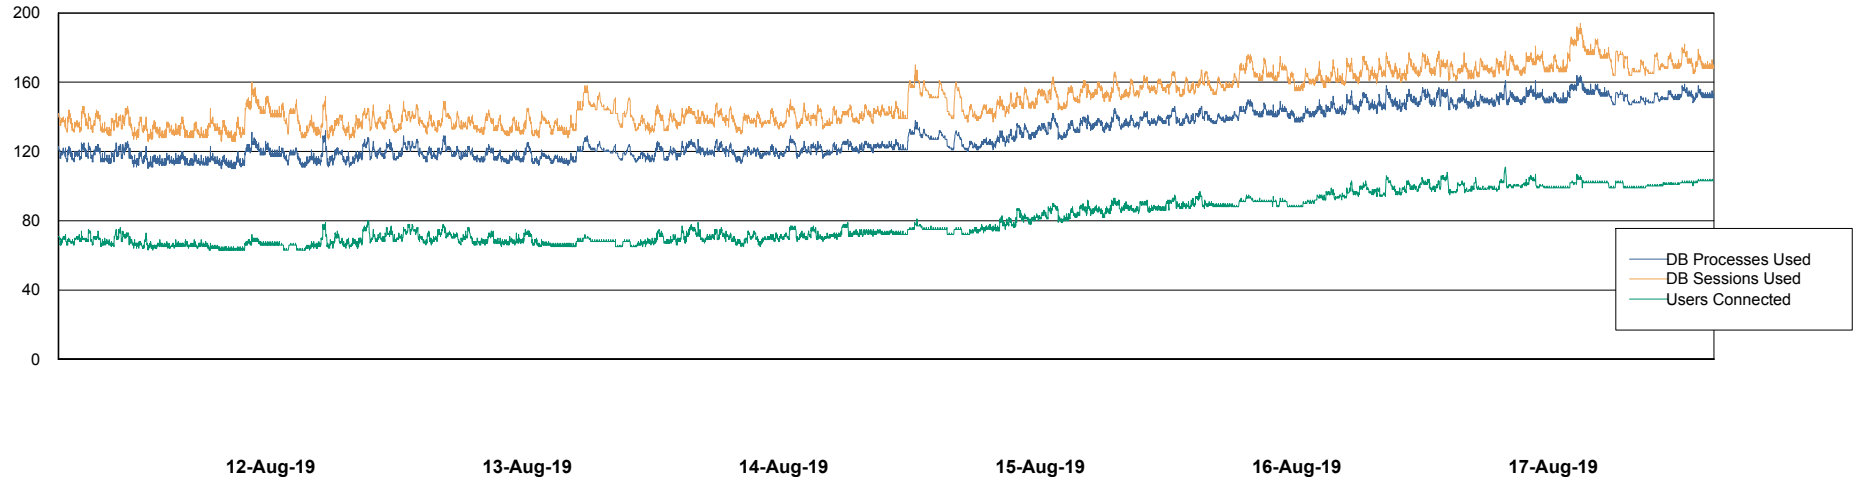

Weekly SLA Customer Report

Customer VOS_Production
Database ID 68

Database Performance VOSBIDB_Production

Weekly SLA Customer Report

Customer VOS_Production
Database ID 68

Database Performance VOSDB_Production