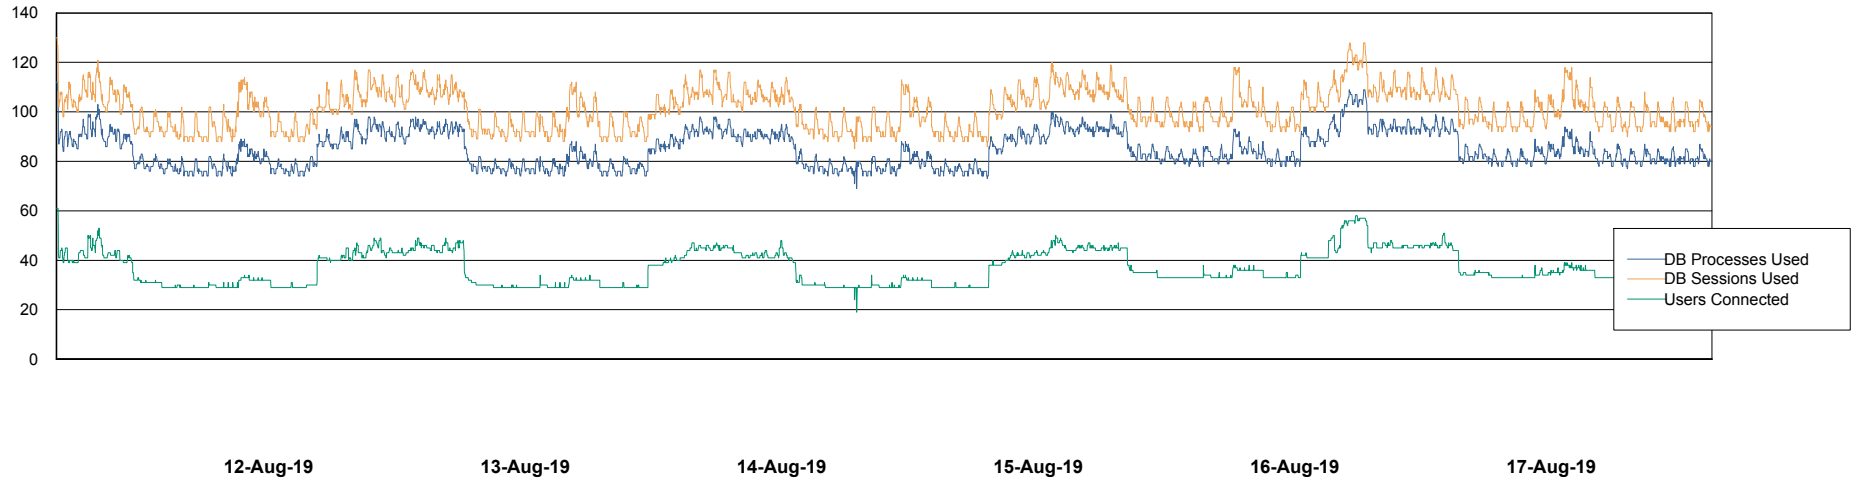

Database Performance ABSVEN06 Primary DB 2019