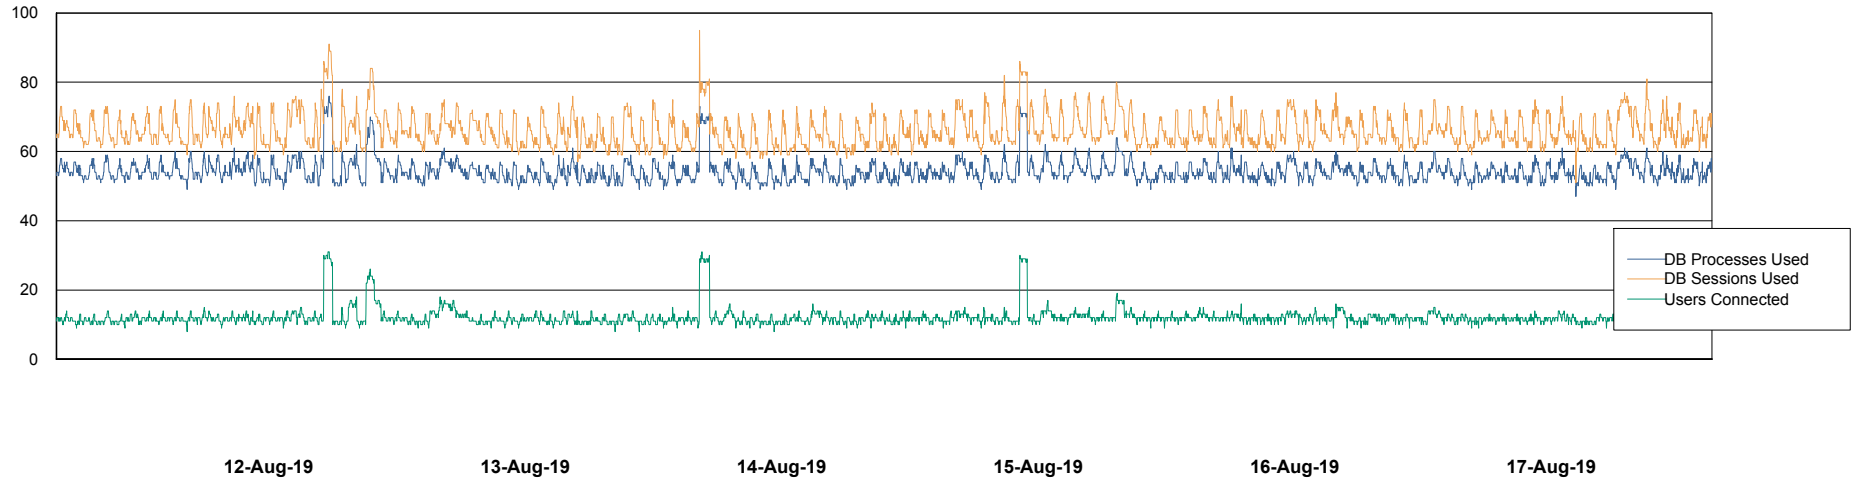

Database Performance VENDB_BI