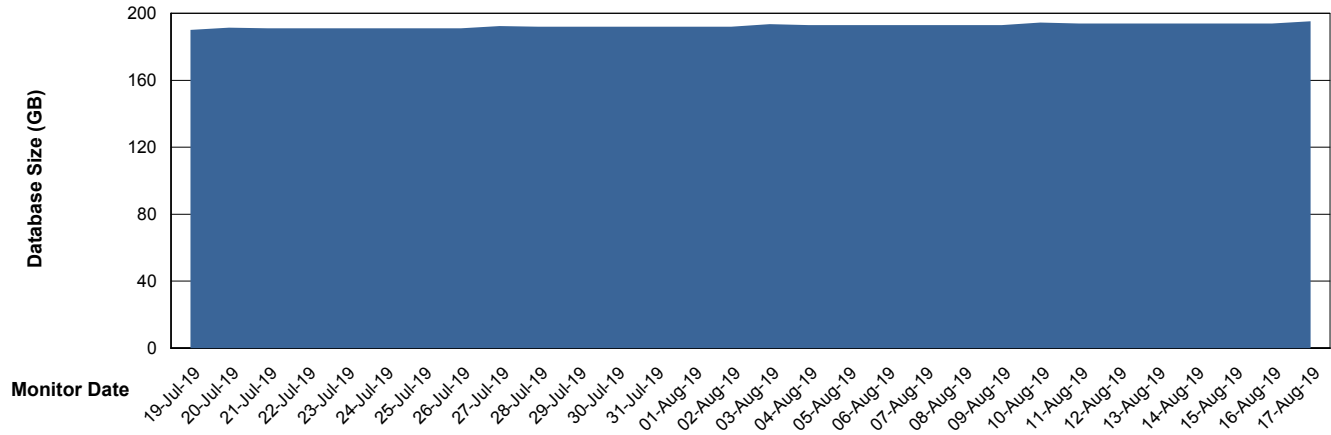

Weekly SLA Customer Report

Customer VEN_Production
Database ID 35

Database Performance VENDB_BI

Weekly SLA Customer Report

Customer VEN_Production
Database ID 35

DATABASE SIZE ABSVEN06 Primary DB 2019

Database growth over last month

DATABASE SIZE VENDB_BI

Database growth over last month

Weekly SLA Customer Report

Customer VEN_Production
Database ID 35

Database Tablespace ABSVEN06 Primary DB 2019

Date	Tablespace Name	Filesize (Gb)	Usedsize (Gb)	Percentage free
17-Aug-19	ABSDATA	108	91	16
	INDX	112	95	15
16-Aug-19	ABSDATA	108	91	16
	INDX	112	95	15
15-Aug-19	ABSDATA	108	91	16
	INDX	112	95	15
14-Aug-19	ABSDATA	108	91	16
	INDX	112	95	15
13-Aug-19	ABSDATA	108	91	16
	INDX	112	95	15
12-Aug-19	ABSDATA	108	91	16
	INDX	112	95	15
11-Aug-19	ABSDATA	108	91	16
	INDX	112	95	15