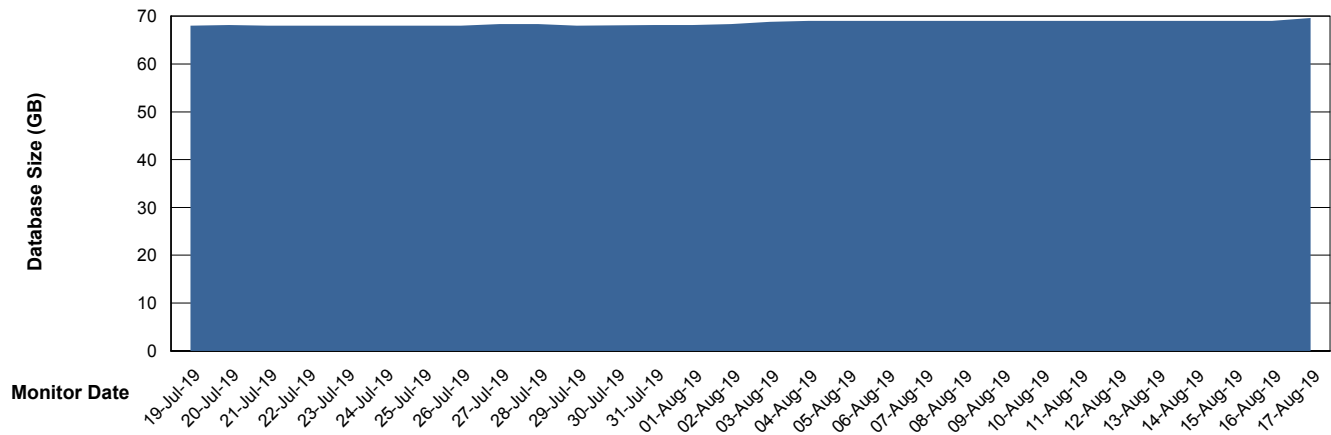

DATABASE SIZE VENDB_BI

Database growth over last month