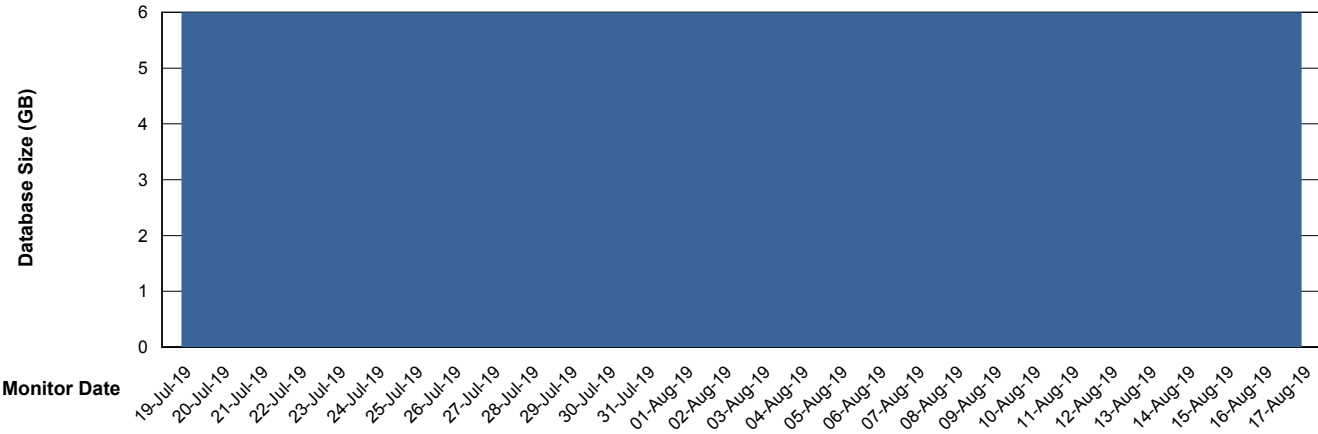

Weekly SLA Customer Report

Customer STX_Production
Database ID 71

Harddisk Usage STX_PRD_LDRSRV

	Free disk space on c: (%)	Total disk space on c: (Gb)	Free disk space on d: (%)	Total disk space on d: (Gb)
17-Aug-19	46	100	17	400
16-Aug-19	46	100	17	400
15-Aug-19	45	100	17	400
14-Aug-19	45	100	17	400
13-Aug-19	46	100	17	400
12-Aug-19	46	100	18	400
11-Aug-19	47	100	17	400

Weekly SLA Customer Report

Customer STX_Production
Database ID 71

Database Performance STXDB_Production

Weekly SLA Customer Report

Customer STX_Production
 Database ID 71

DATABASE SIZE STXDB_Production

Database growth over last month

Database Tablespace STXDB_Production

Date	Tablespace Name	Filesize (Gb)	Usedsize (Gb)	Percentage free
17-Aug-19	ABSDATA	6	5	17
	INDX	1	0	100
16-Aug-19	ABSDATA	6	5	17
	INDX	1	0	100
15-Aug-19	ABSDATA	6	5	17
	INDX	1	0	100
14-Aug-19	ABSDATA	6	5	17
	INDX	1	0	100
13-Aug-19	ABSDATA	6	5	17
	INDX	1	0	100
12-Aug-19	ABSDATA	6	5	17
	INDX	1	0	100
11-Aug-19	ABSDATA	6	5	17
	INDX	1	0	100