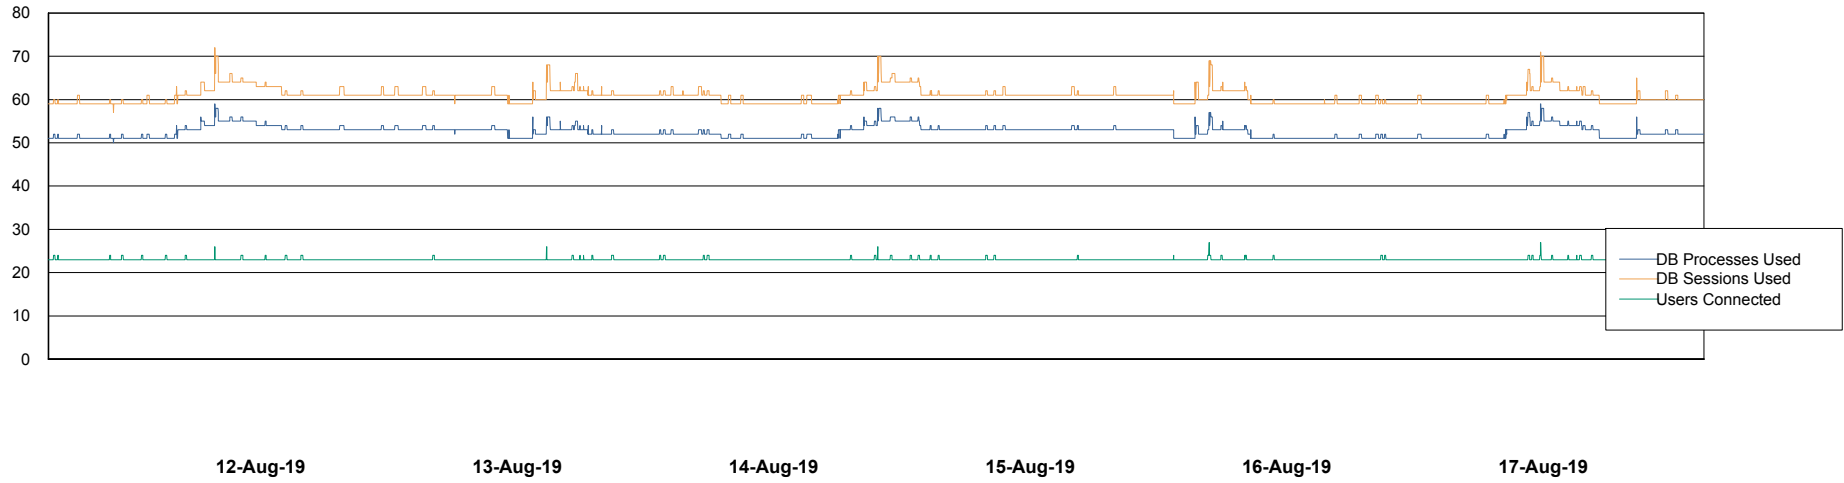

Weekly SLA Customer Report

Customer STX_Production
Database ID 71

Harddisk Usage STX_PRD_LDRSRV

	Free disk space on c: (%)	Total disk space on c: (Gb)	Free disk space on d: (%)	Total disk space on d: (Gb)
17-Aug-19	46	100	17	400
16-Aug-19	46	100	17	400
15-Aug-19	45	100	17	400
14-Aug-19	45	100	17	400
13-Aug-19	46	100	17	400
12-Aug-19	46	100	18	400
11-Aug-19	47	100	17	400

Weekly SLA Customer Report

Customer STX_Production
Database ID 71

Database Performance STXDB_Production

Weekly SLA Customer Report

Customer STX_Production
 Database ID 71

DATABASE SIZE STXDB_Production

Database growth over last month