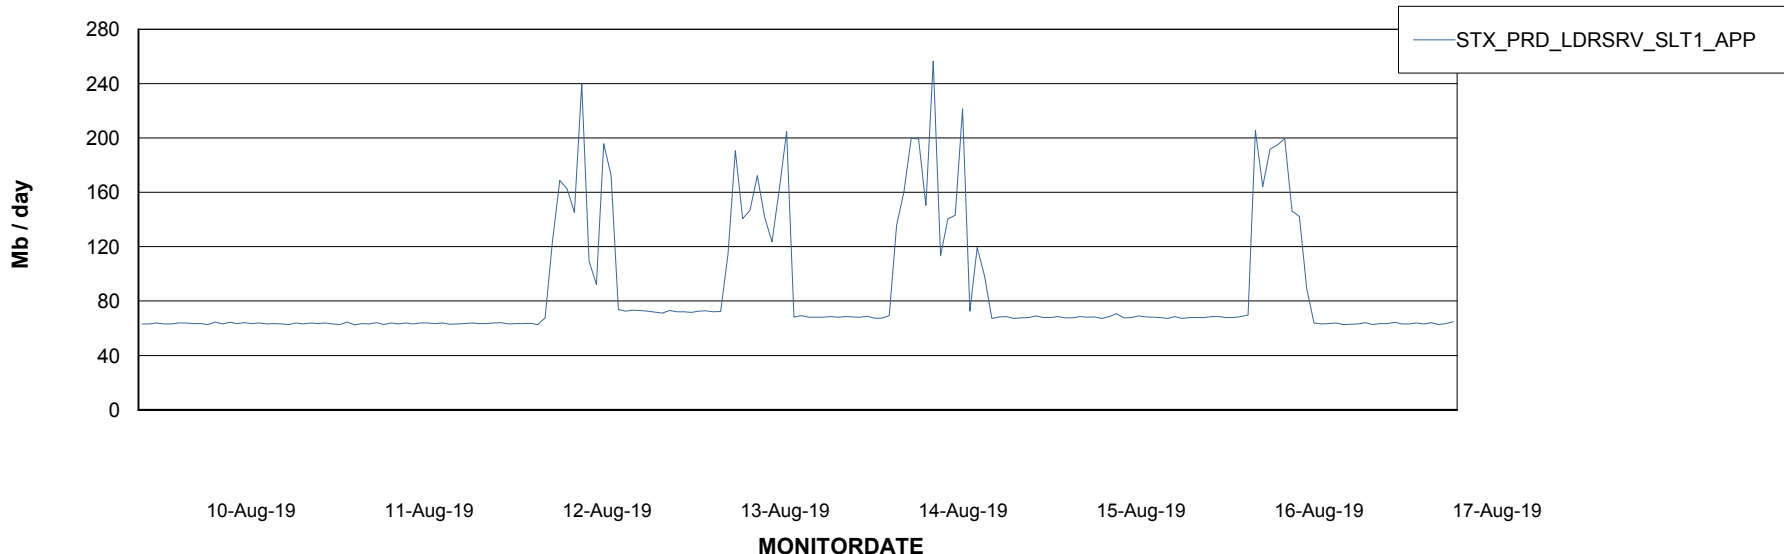

ABSSolute Application Server Services

Avg memory used per ABS Server Service