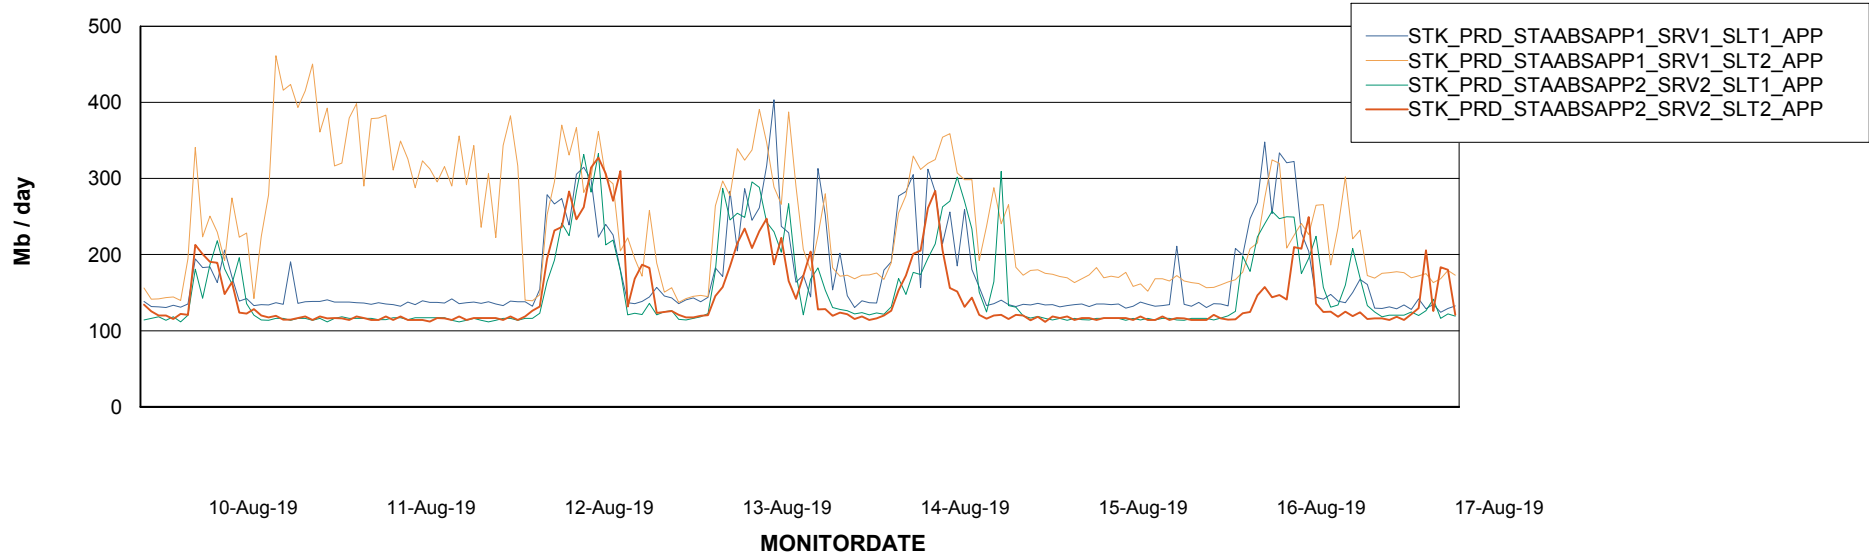

ABSSolute Application Server Services

Avg memory used per ABS Server Service