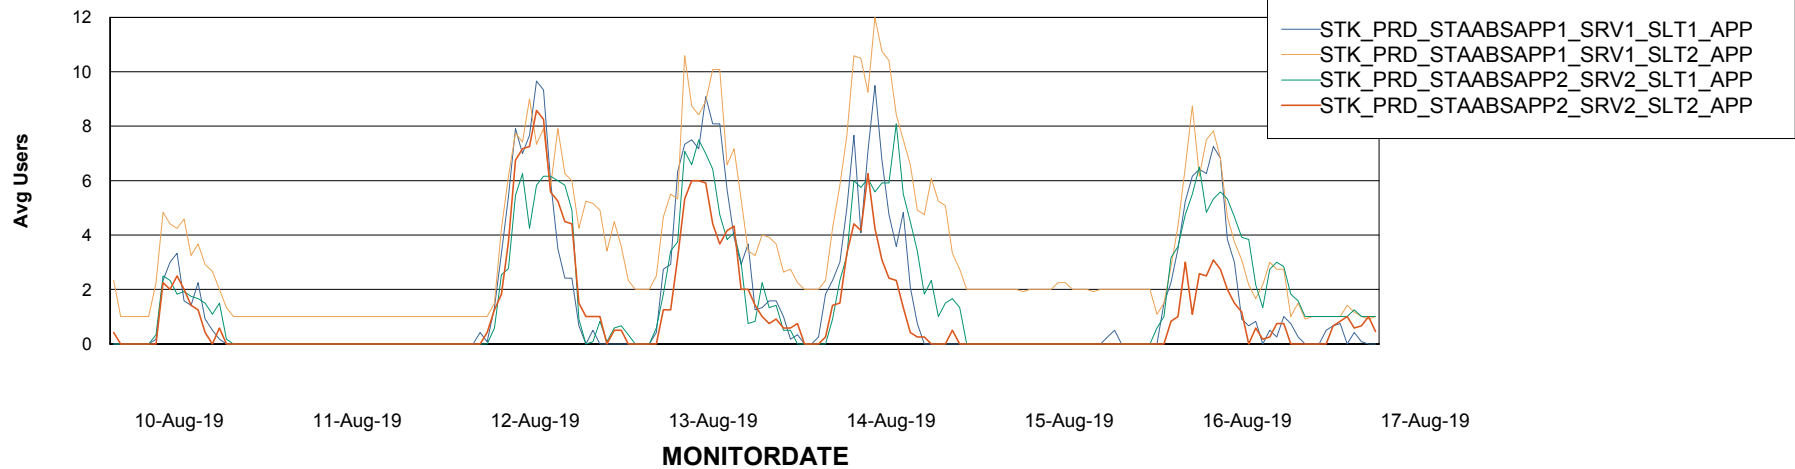

Weekly SLA Customer Report

Customer STK_Production
Database ID 82

ABSSolute Application Server Services

Avg memory used per ABS Server Service

Avg users per day per ABS server

Weekly SLA Customer Report

Customer STK_Production
Database ID 82