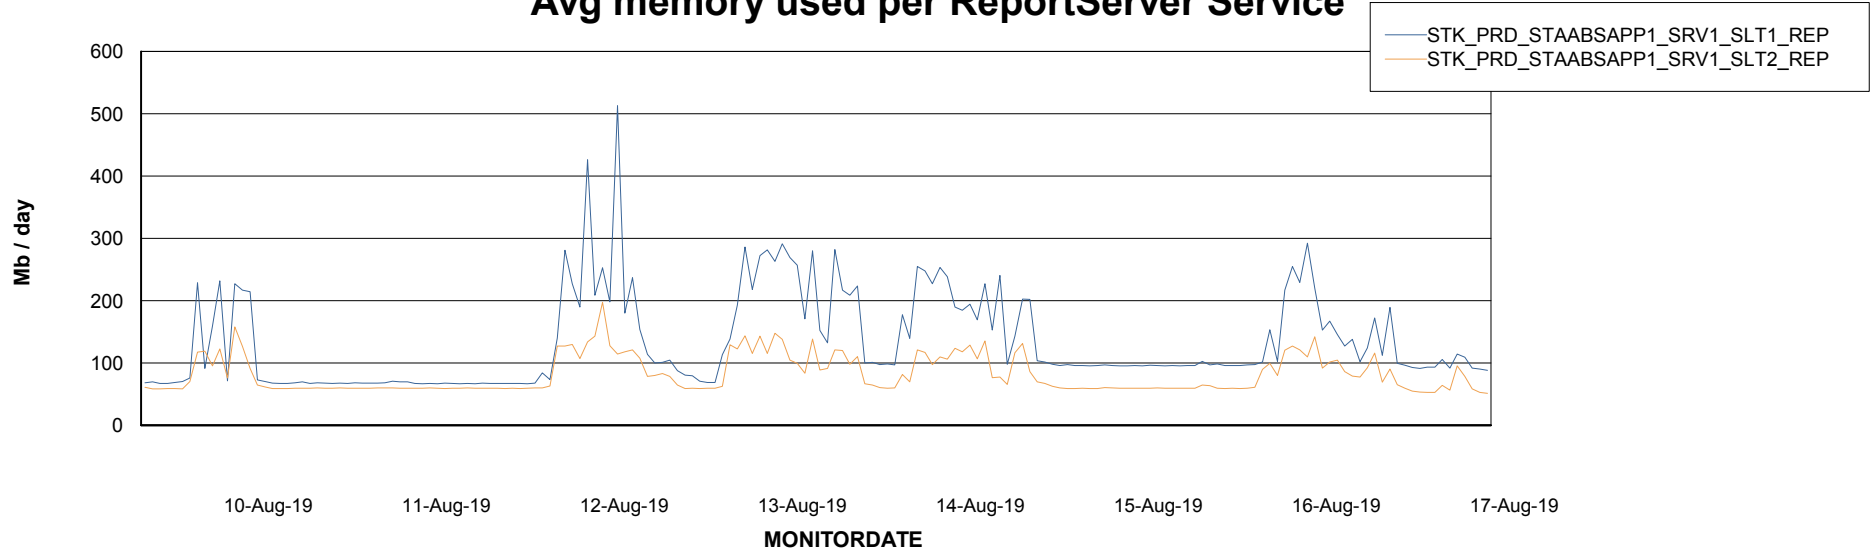

ABSSolute Application ReportServer Services

Avg memory used per ReportServer Service