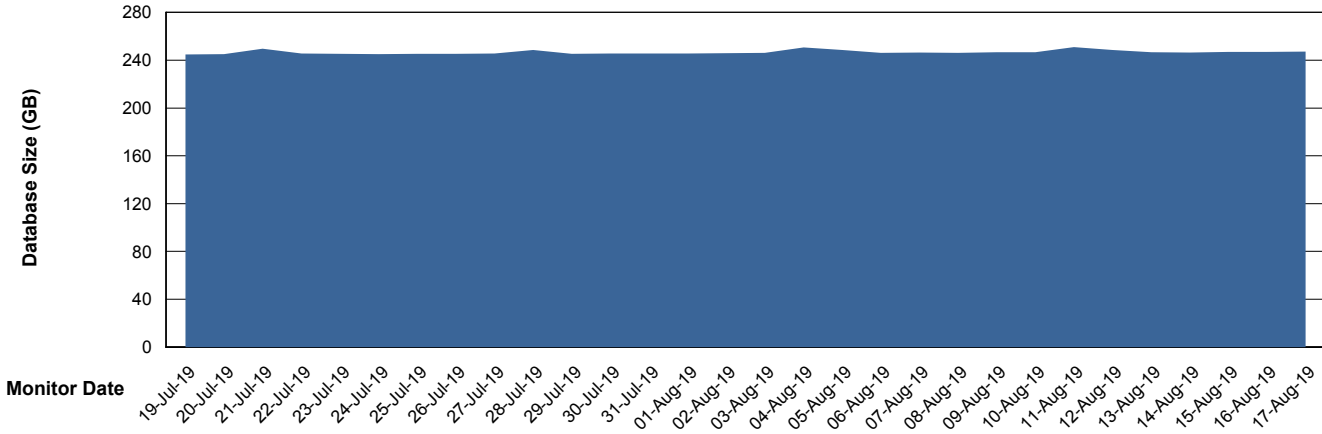

Weekly SLA Customer Report

Customer STK_Production
Database ID 82

Database Performance STKDB_ABS1 Production Database

Weekly SLA Customer Report

Customer STK_Production
Database ID 82

Database Performance STKDB_ABS1SB Standby Database

Weekly SLA Customer Report

Customer STK_Production
 Database ID 82

DATABASE SIZE STKDB_ABS1 Production Database

Database growth over last month

Database Tablespace STKDB_ABS1 Production Database

Date	Tablespace Name	Filesize (Gb)	Usedsize (Gb)	Percentage free
17-Aug-19	ABSDATA	177	107	40
	INDX	162	135	17
16-Aug-19	ABSDATA	177	107	40
	INDX	162	135	17
15-Aug-19	ABSDATA	177	107	40
	INDX	162	135	17
14-Aug-19	ABSDATA	177	107	40
	INDX	162	135	17
13-Aug-19	ABSDATA	177	107	40
	INDX	162	135	17
12-Aug-19	ABSDATA	177	107	40
	INDX	162	135	17
11-Aug-19	ABSDATA	177	107	40
	INDX	162	135	17