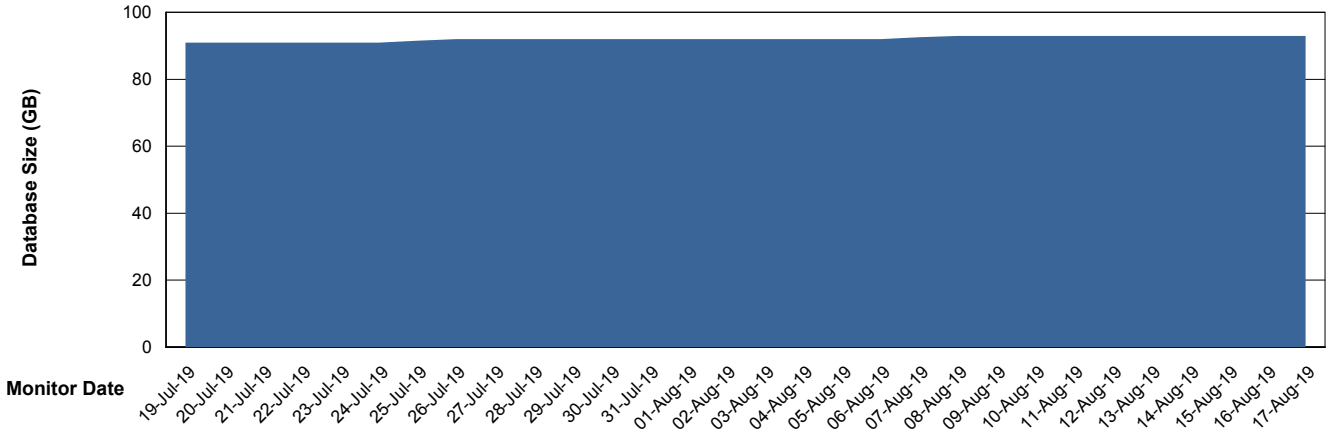

Weekly SLA Customer Report

Customer SNG_Production
Database ID 70

Database Performance SNGDB_Production

Weekly SLA Customer Report

Customer SNG_Production
 Database ID 70

DATABASE SIZE SNGDB_Production

Database growth over last month

Database Tablespace SNGDB_Production

Date	Tablespace Name	Filesize (Gb)	Usedsize (Gb)	Percentage free
17-Aug-19	ABSDATA	24	20	17
	INDX	75	66	12
16-Aug-19	ABSDATA	24	20	17
	INDX	75	66	12
15-Aug-19	ABSDATA	24	20	17
	INDX	75	66	12
14-Aug-19	ABSDATA	24	20	17
	INDX	75	66	12
13-Aug-19	ABSDATA	24	20	17
	INDX	75	66	12
12-Aug-19	ABSDATA	24	20	17
	INDX	75	66	12
11-Aug-19	ABSDATA	24	20	17
	INDX	75	66	12