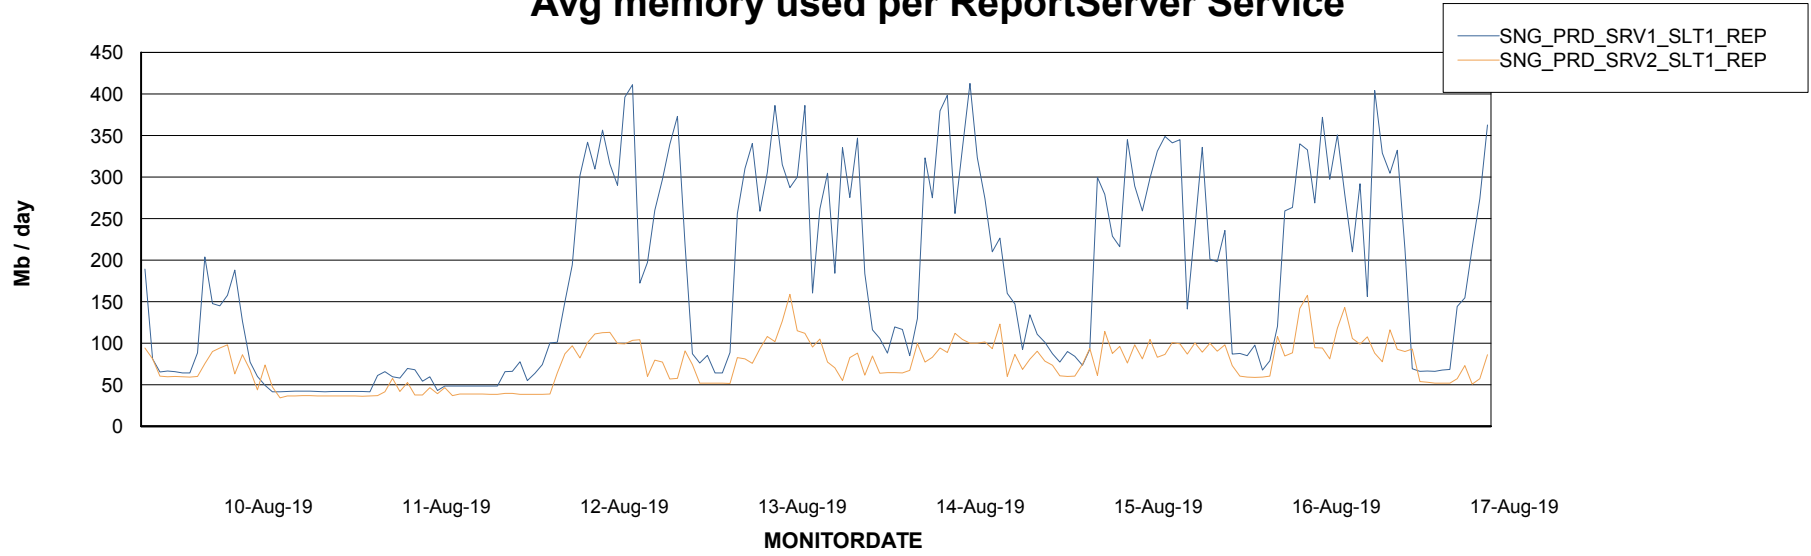

ABSSolute Application ReportServer Services

Avg memory used per ReportServer Service