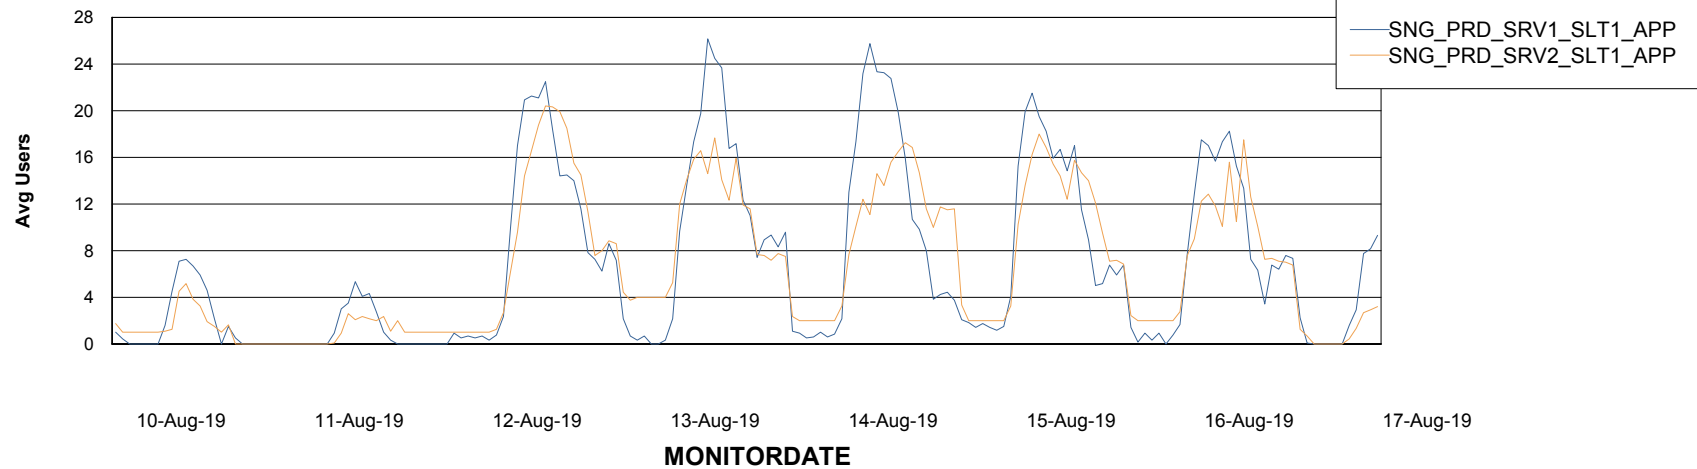

Database Tablespace SNGDB_Production

Date	Tablespace Name	Filesize (Gb)	Usedsize (Gb)	Percentage free
17-Aug-19	ABSDATA	24	20	17
	INDX	75	66	12
16-Aug-19	ABSDATA	24	20	17
	INDX	75	66	12
15-Aug-19	ABSDATA	24	20	17
	INDX	75	66	12
14-Aug-19	ABSDATA	24	20	17
	INDX	75	66	12
13-Aug-19	ABSDATA	24	20	17
	INDX	75	66	12
12-Aug-19	ABSDATA	24	20	17
	INDX	75	66	12
11-Aug-19	ABSDATA	24	20	17
	INDX	75	66	12

Weekly SLA Customer Report

Customer SNG_Production
Database ID 70

ABSSolute Application Server Services

Avg memory used per ABS Server Service

Avg users per day per ABS server

Weekly SLA Customer Report

Customer SNG_Production
Database ID 70