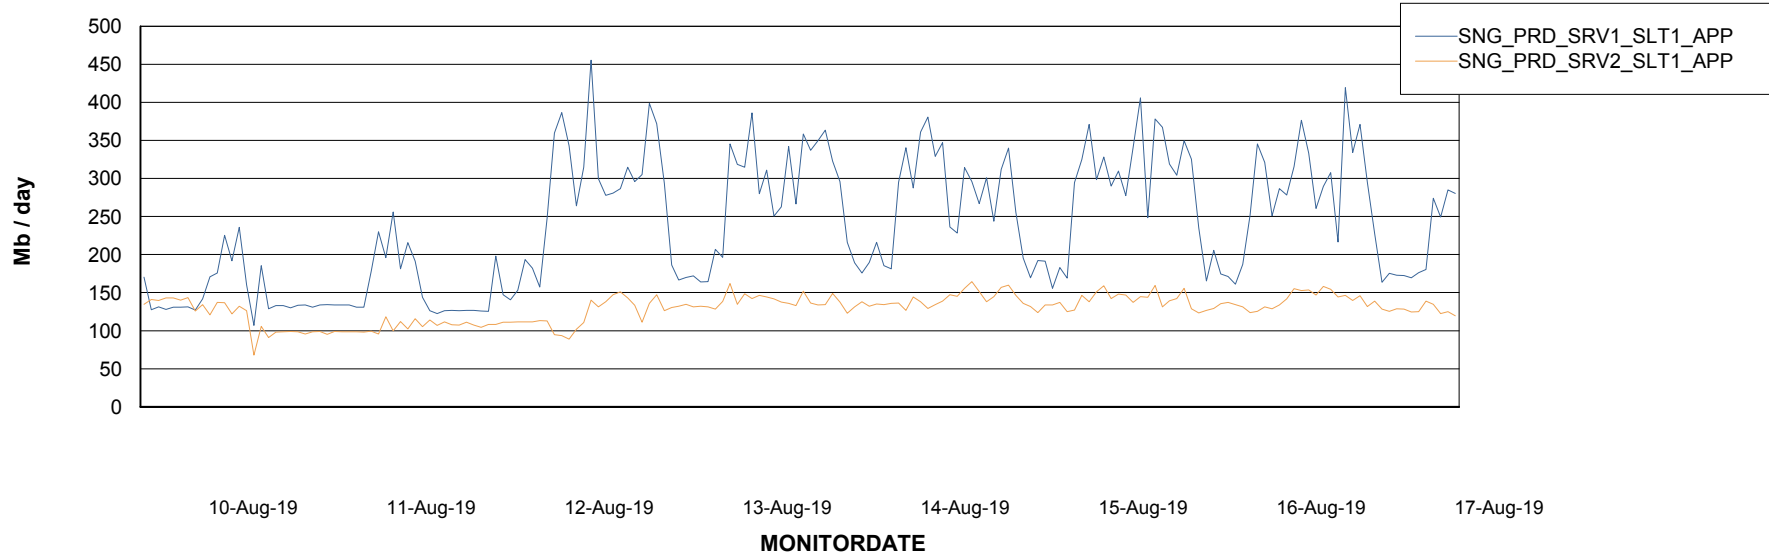

ABSSolute Application Server Services

Avg memory used per ABS Server Service