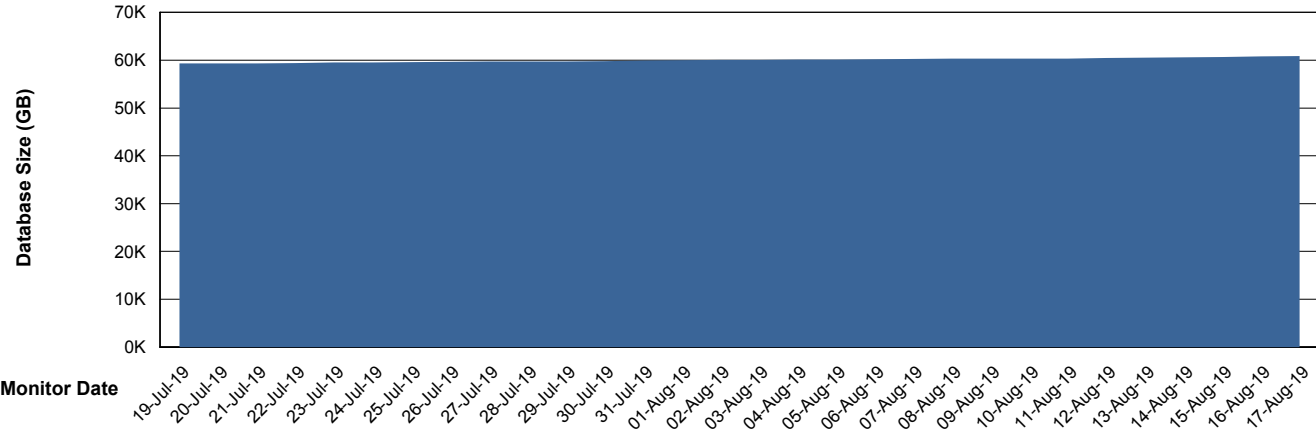

Weekly SLA Customer Report

Customer RSS Production
Database ID 52

Harddisk Usage RSS_PRD_SVRDC191v016

	Free disk space on c: (%)	Total disk space on c: (Gb)	Free disk space on d: (%)	Total disk space on d: (Gb)
17-Aug-19	11	60	47	200
16-Aug-19	11	60	47	200
15-Aug-19	11	60	47	200
14-Aug-19	11	60	47	200
13-Aug-19	11	60	47	200
12-Aug-19	11	60	47	200
11-Aug-19	11	60	47	200

Weekly SLA Customer Report

Customer RSS Production
Database ID 52

Database Performance RSSDB_Production

Weekly SLA Customer Report

Customer RSS Production
Database ID 52

Database Performance RSSDB_Standby

Weekly SLA Customer Report

Customer RSS Production
 Database ID 52

DATABASE SIZE RSSDB_Production

Database growth over last month

Database Tablespace RSSDB_Production

Date	Tablespace Name	Filesize (Gb)	Usedsize (Gb)	Percentage free
17-Aug-19	ABSDATA	30,000	25,282	16
	INDX	40,000	34,210	14
16-Aug-19	ABSDATA	30,000	25,282	16
	INDX	40,000	34,210	14
15-Aug-19	ABSDATA	30,000	25,202	16
	INDX	40,000	34,113	15
14-Aug-19	ABSDATA	30,000	25,192	16
	INDX	40,000	34,034	15
13-Aug-19	ABSDATA	30,000	25,192	16
	INDX	40,000	33,990	15
12-Aug-19	ABSDATA	30,000	25,191	16
	INDX	40,000	33,964	15
11-Aug-19	ABSDATA	30,000	25,111	16
	INDX	40,000	33,907	15