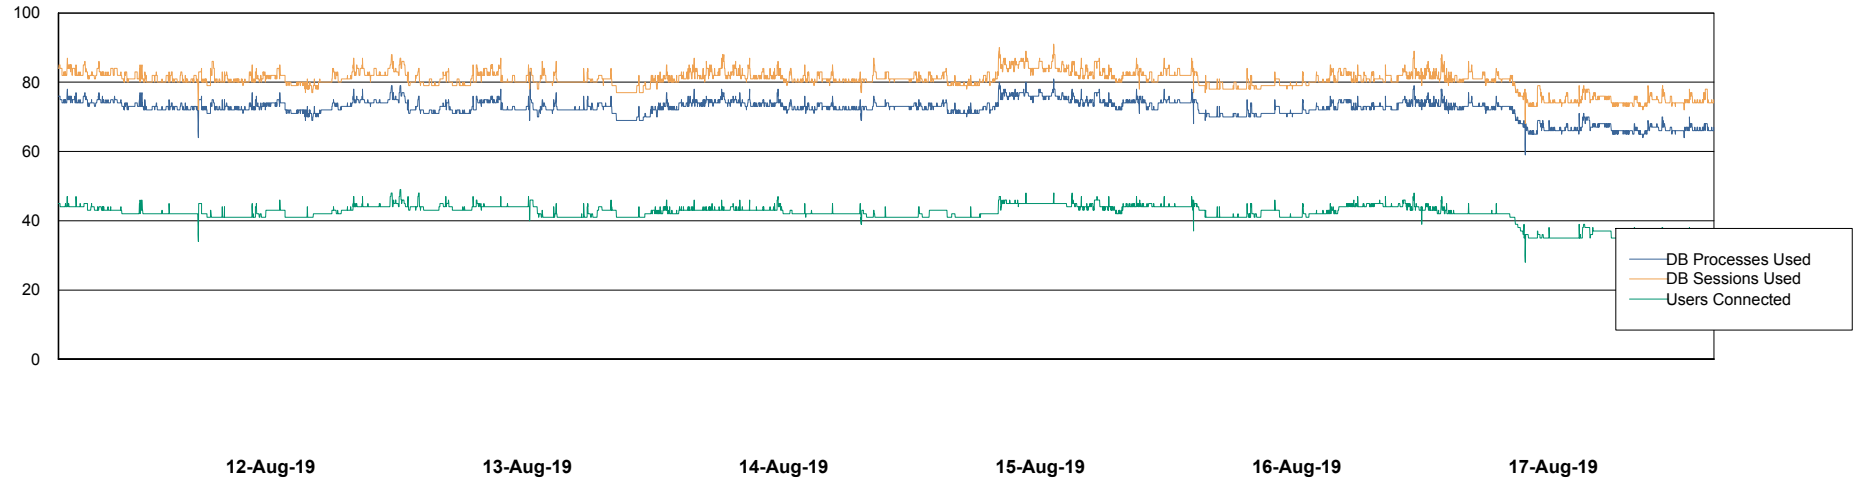

Database Performance RSSDB_Production