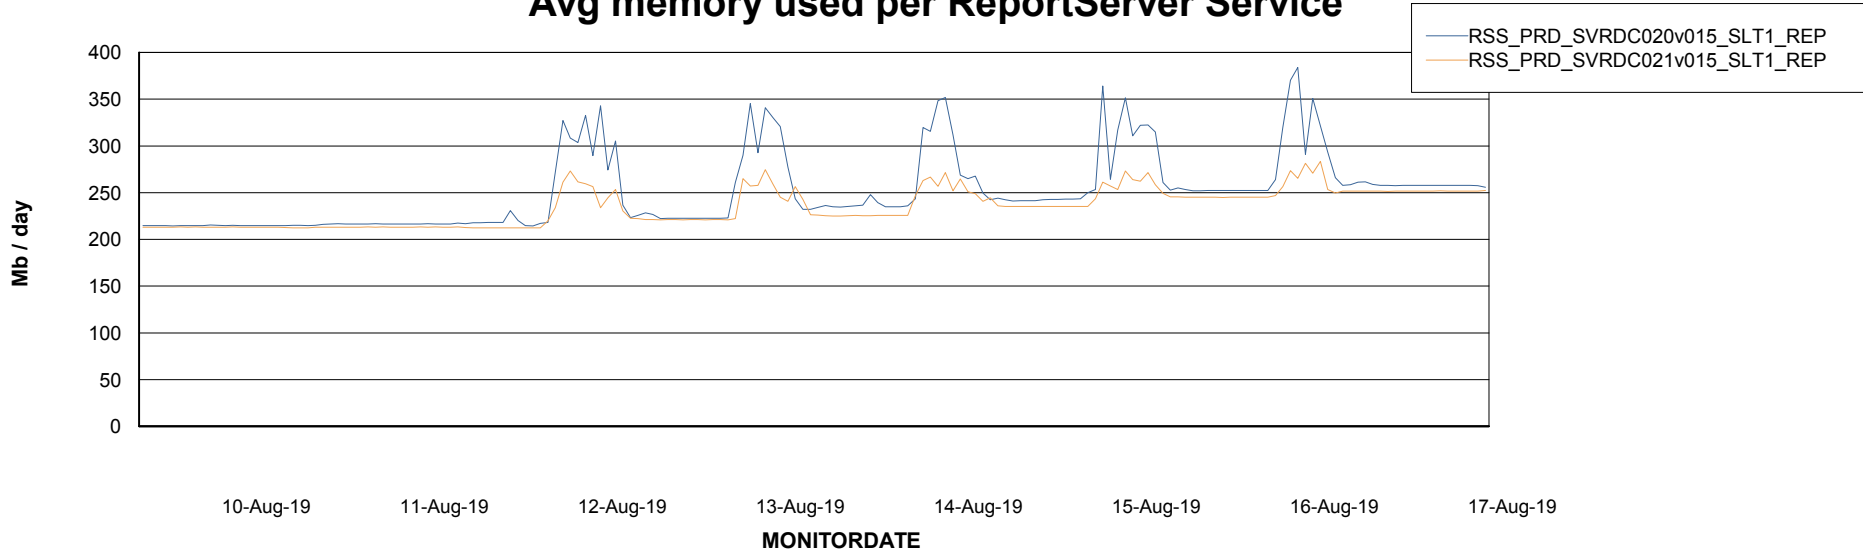

ABSSolute Application ReportServer Services

Avg memory used per ReportServer Service