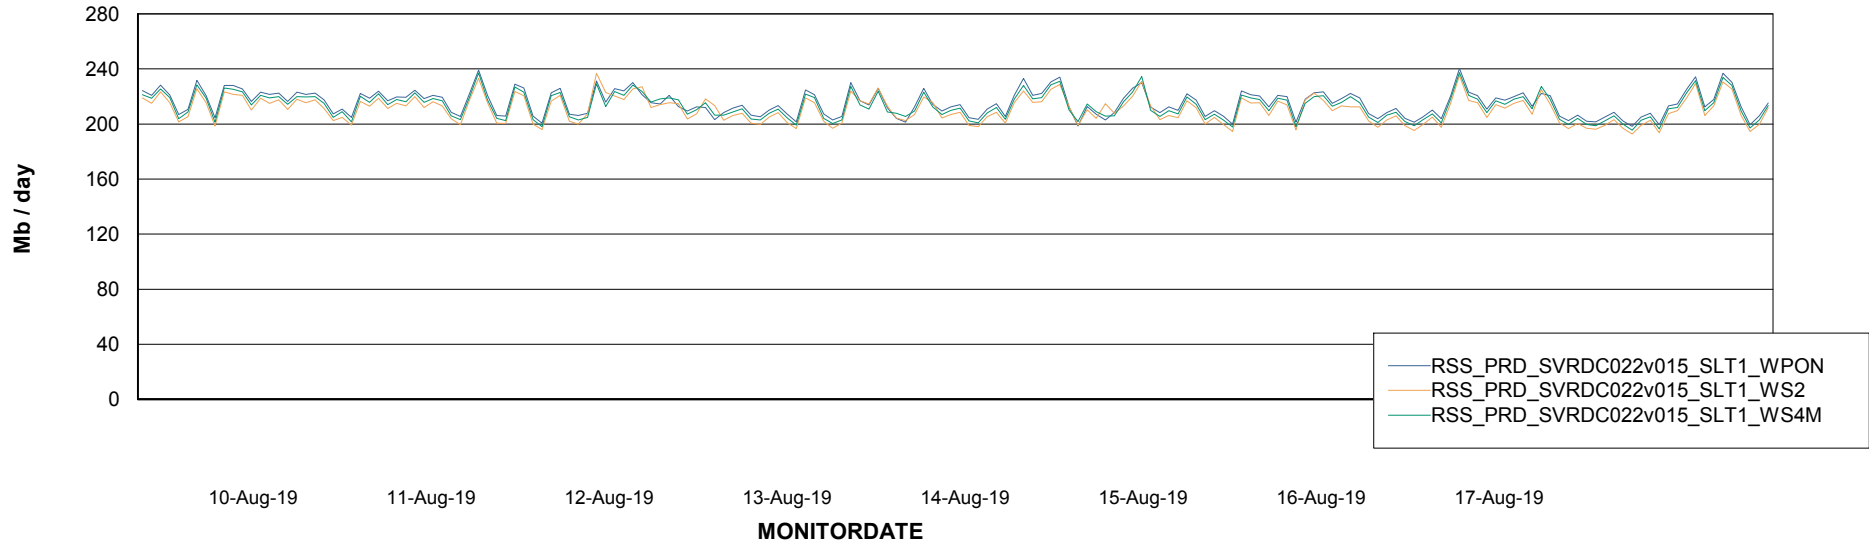

ABSSolute Application ReportServer Services

Avg memory used per ReportServer Service

Weekly SLA Customer Report

Customer RSS Production
Database ID 52

ABSSolute Web Component Services

Avg memory used per ABS Web component