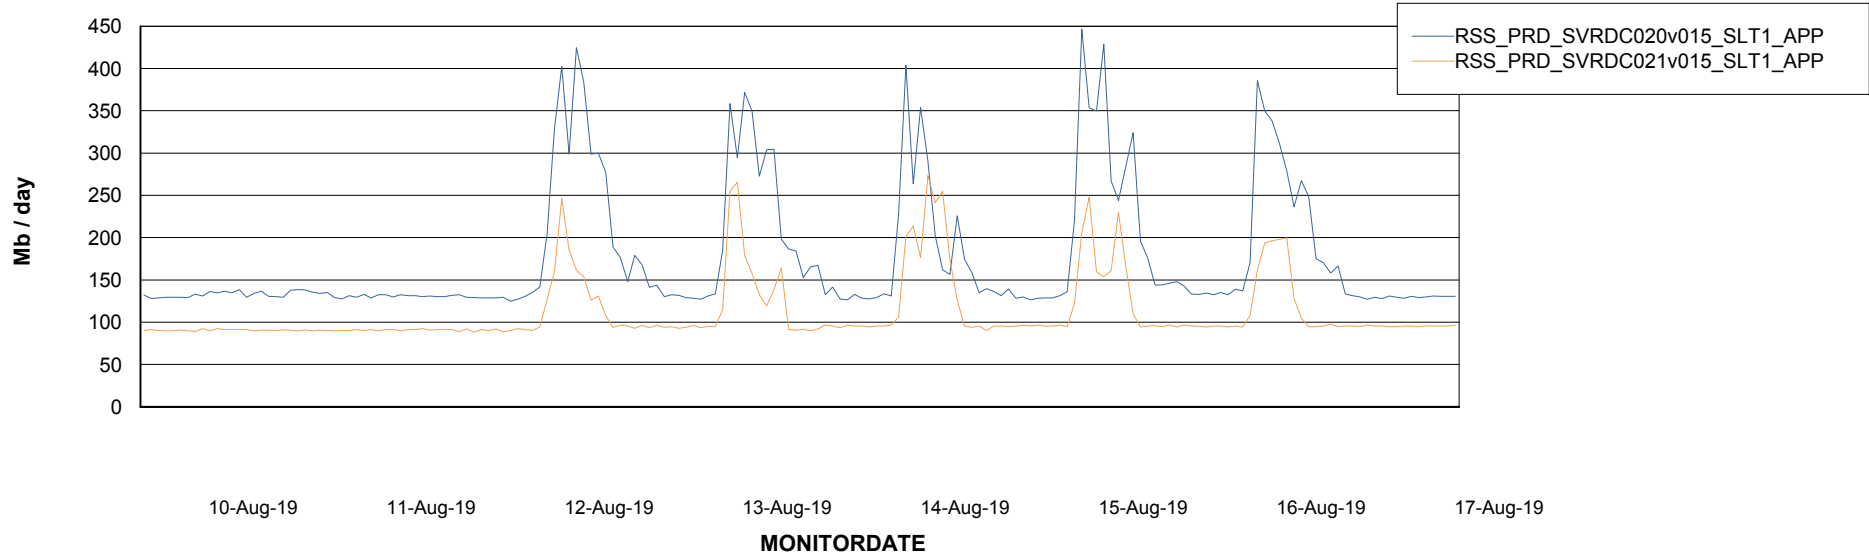

ABSSolute Application Server Services

Avg memory used per ABS Server Service