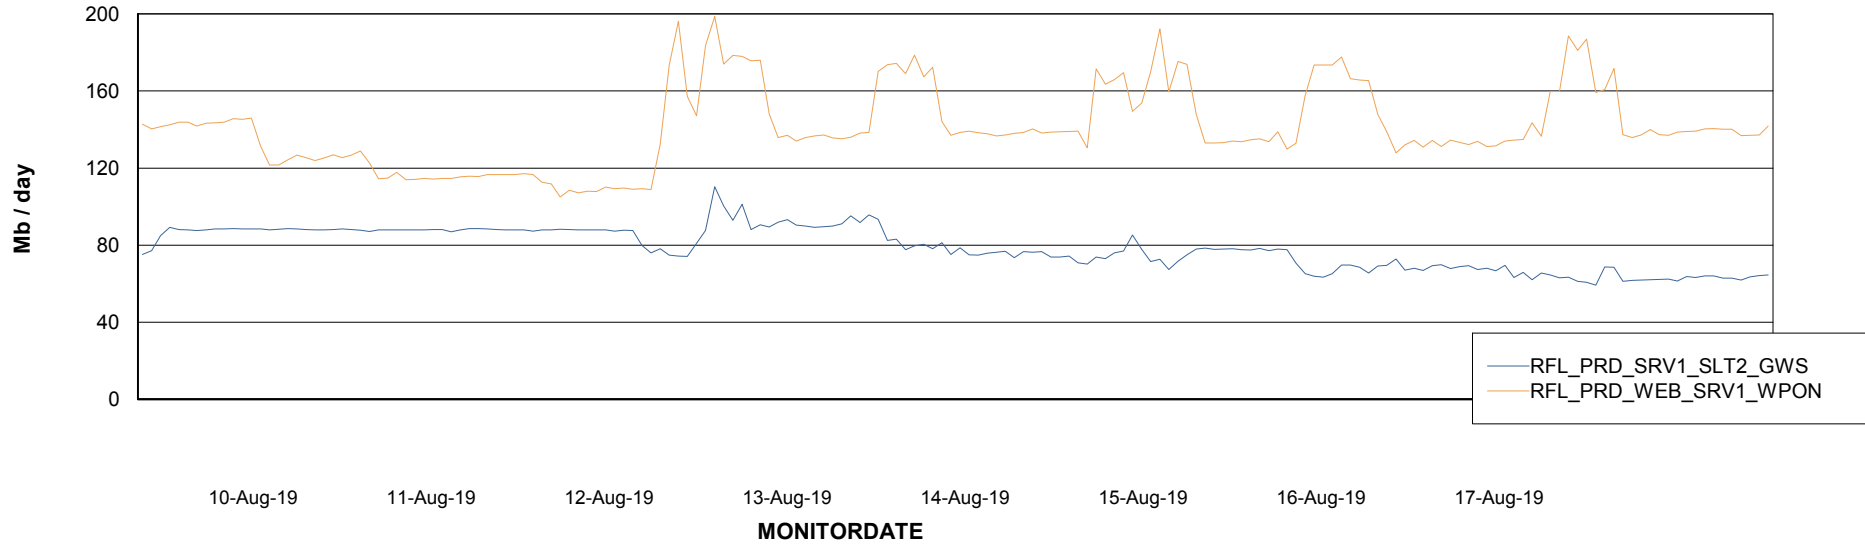

ABSSolute Web Component Services

Avg memory used per ABS Web component