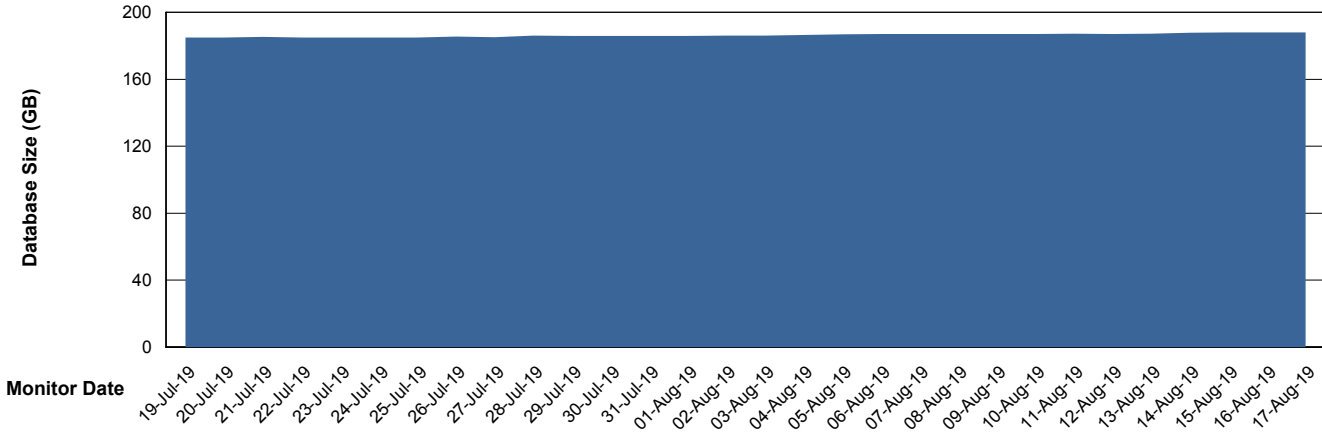

Weekly SLA Customer Report

Customer RFL_Production
Database ID 36

Database Performance RFLDB_Production

Weekly SLA Customer Report

Customer RFL_Production
Database ID 36

Database Performance RFLDB_Standby

Weekly SLA Customer Report

Customer RFL_Production
 Database ID 36

DATABASE SIZE RFLDB_Production

Database growth over last month

Database Tablespace RFLDB_Production

| Date | Tablespace Name | Filesize (Gb) | Usedsize (Gb) | Percentage free |
|-----------|-----------------|---------------|---------------|-----------------|
| 17-Aug-19 | ABSDATA | 64 | 51 | 20 |
| | INDX | 160 | 135 | 16 |
| 16-Aug-19 | ABSDATA | 64 | 51 | 20 |
| | INDX | 160 | 135 | 16 |
| 15-Aug-19 | ABSDATA | 64 | 51 | 20 |
| | INDX | 160 | 135 | 16 |
| 14-Aug-19 | ABSDATA | 64 | 51 | 20 |
| | INDX | 160 | 135 | 16 |
| 13-Aug-19 | ABSDATA | 64 | 51 | 20 |
| | INDX | 160 | 134 | 16 |
| 12-Aug-19 | ABSDATA | 64 | 51 | 20 |
| | INDX | 160 | 134 | 16 |
| 11-Aug-19 | ABSDATA | 64 | 51 | 20 |
| | INDX | 155 | 134 | 14 |