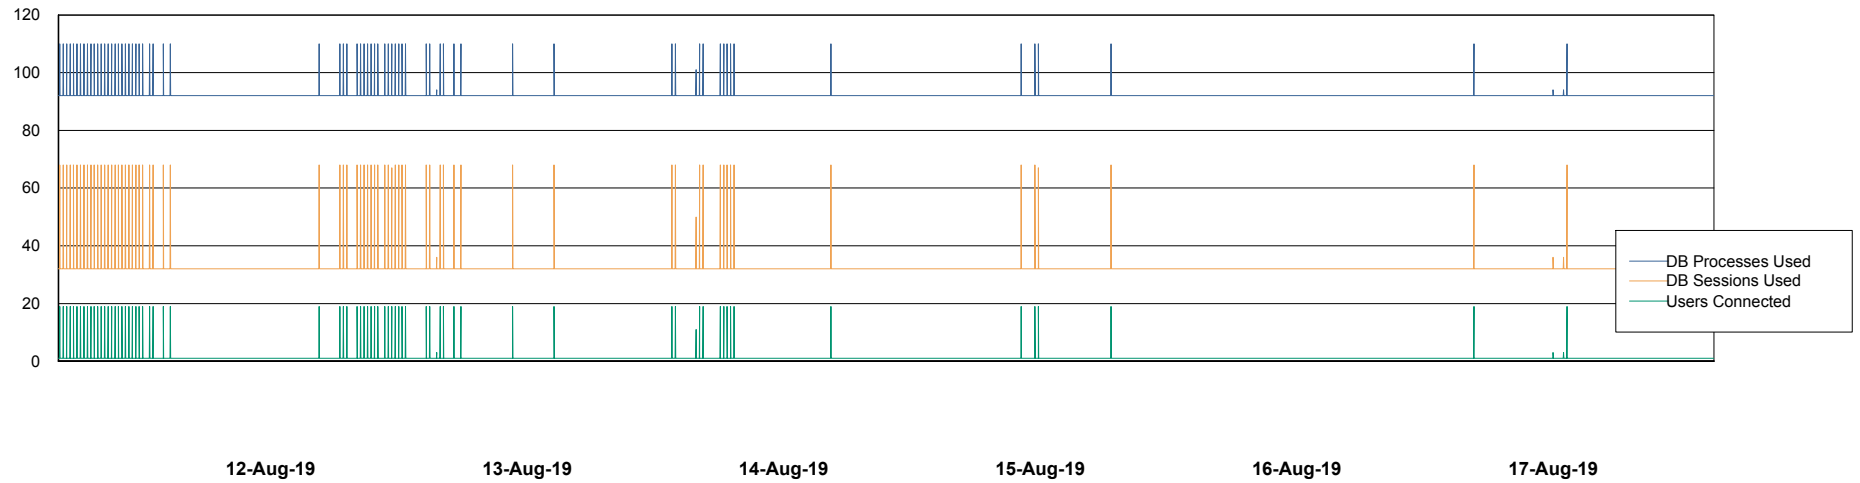

Weekly SLA Customer Report

Customer RFL_Production
Database ID 36

Database Performance RFLDB_Production

Weekly SLA Customer Report

Customer RFL_Production
Database ID 36

Database Performance RFLDB_Standby

Weekly SLA Customer Report