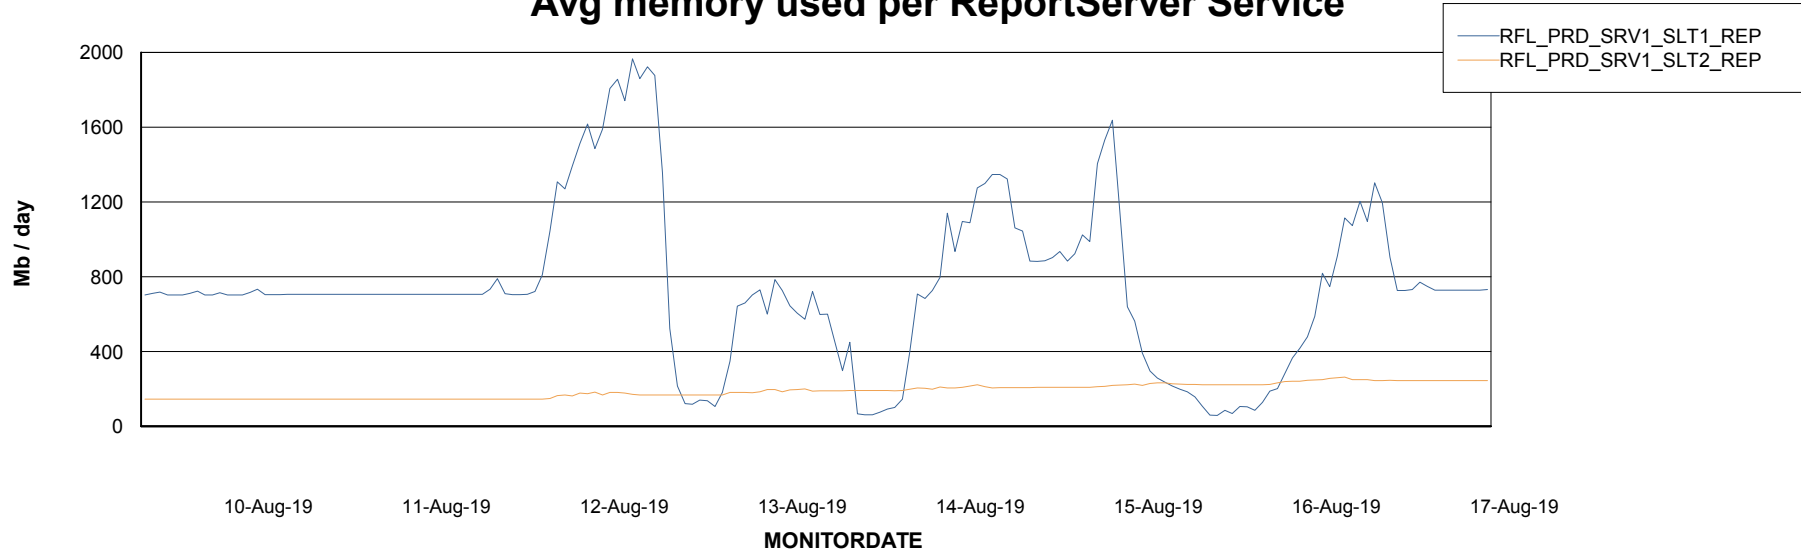

Avg memory used per ABS Server Service

Avg users per day per ABS server

Weekly SLA Customer Report

Customer RFL_Production
Database ID 36

ABSSolute Application ReportServer Services

Avg memory used per ReportServer Service