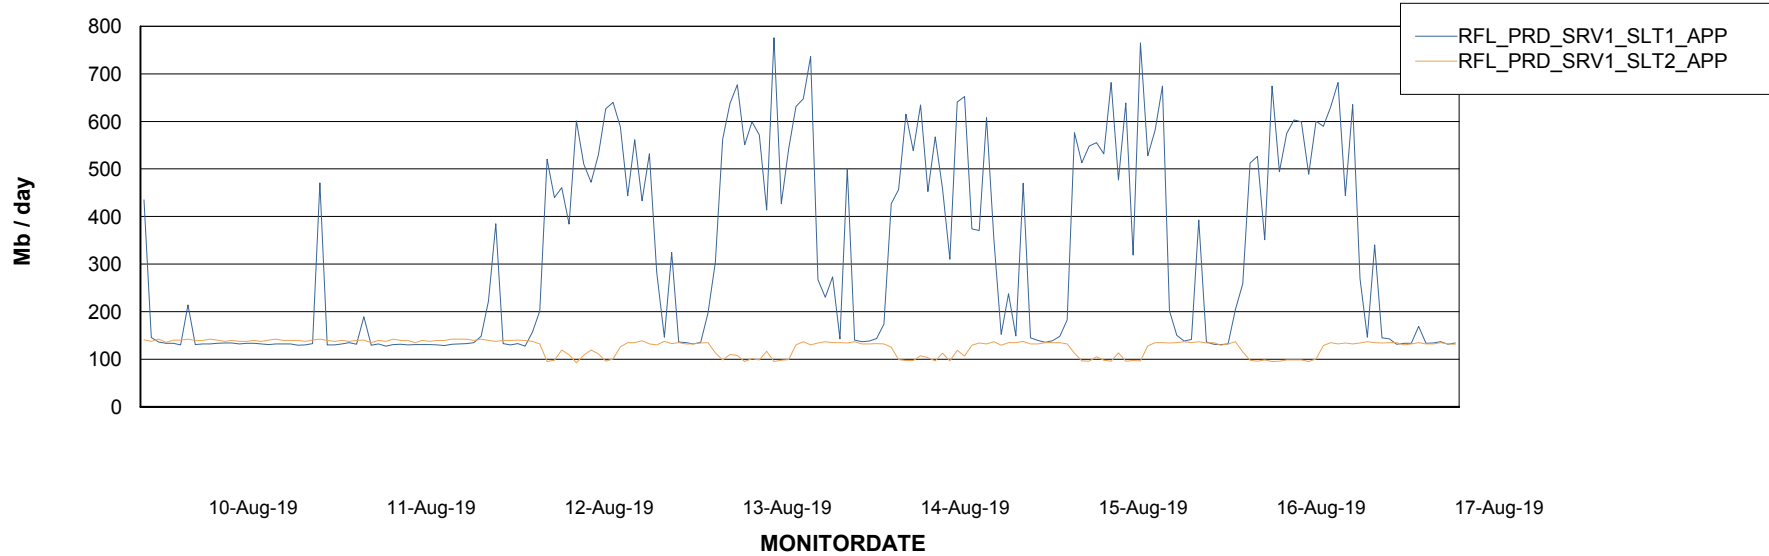

ABSSolute Application Server Services

Avg memory used per ABS Server Service