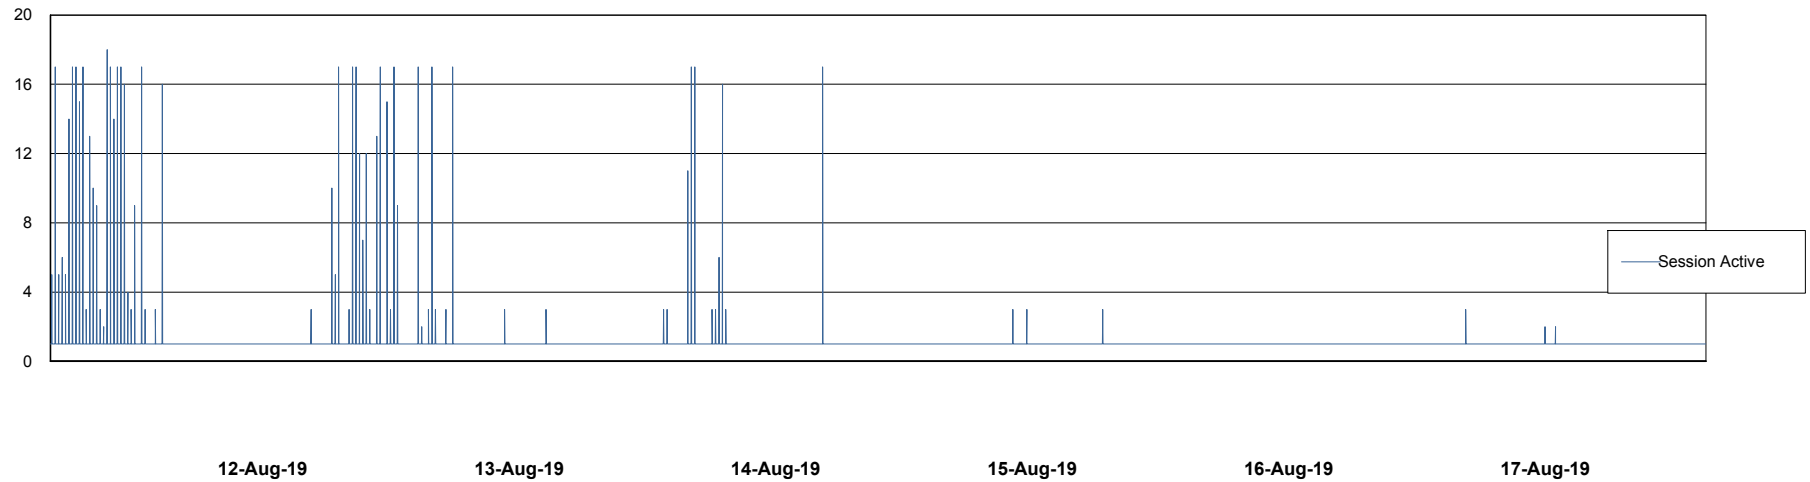

Weekly SLA Customer Report

Customer RFL_Production
Database ID 36

Database Performance RFLDB_Production

Weekly SLA Customer Report

Customer RFL_Production
Database ID 36

Database Performance RFLDB_Standby

Weekly SLA Customer Report