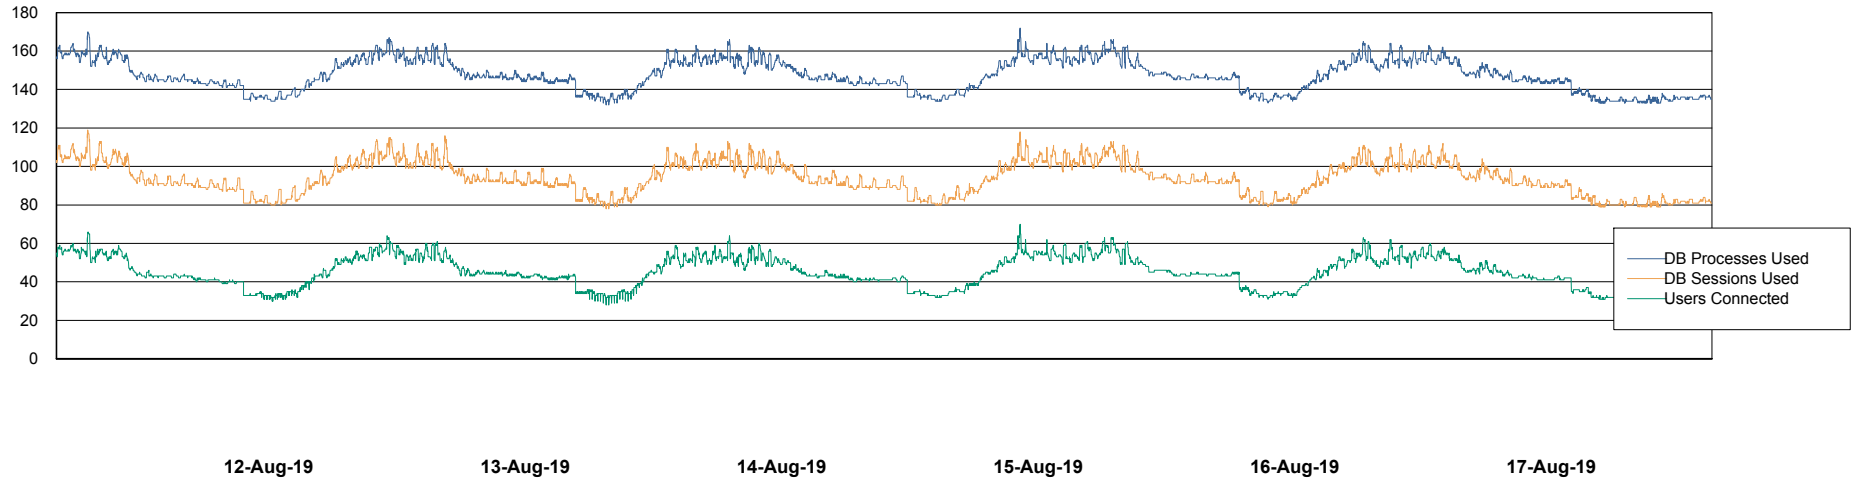

Harddisk Usage RFL_STB

| | Free disk space on c: (%) | Total disk space on c: (Gb) | Free disk space on d: (%) | Total disk space on d: (Gb) | Free disk space on e: (%) | Total disk space on e: (Gb) | Free disk space on f: (%) | Total disk space on f: (Gb) |
|-----------|---------------------------|-----------------------------|---------------------------|-----------------------------|---------------------------|-----------------------------|---------------------------|-----------------------------|
| 17-Aug-19 | 50 | 195 | 80 | 559 | 53 | 559 | 66 | 363 |
| 16-Aug-19 | 50 | 195 | 80 | 559 | 53 | 559 | 66 | 363 |
| 15-Aug-19 | 50 | 195 | 80 | 559 | 53 | 559 | 67 | 363 |
| 14-Aug-19 | 49 | 195 | 80 | 559 | 53 | 559 | 67 | 363 |
| 13-Aug-19 | 49 | 195 | 80 | 559 | 53 | 559 | 68 | 363 |
| 12-Aug-19 | 49 | 195 | 80 | 559 | 54 | 559 | 68 | 363 |
| 11-Aug-19 | 49 | 195 | 80 | 559 | 54 | 559 | 69 | 363 |

Weekly SLA Customer Report

Customer RFL_Production
Database ID 36

Database Performance RFLDB_Production

Weekly SLA Customer Report

Customer RFL_Production
Database ID 36

Database Performance RFLDB_Standby

Weekly SLA Customer Report