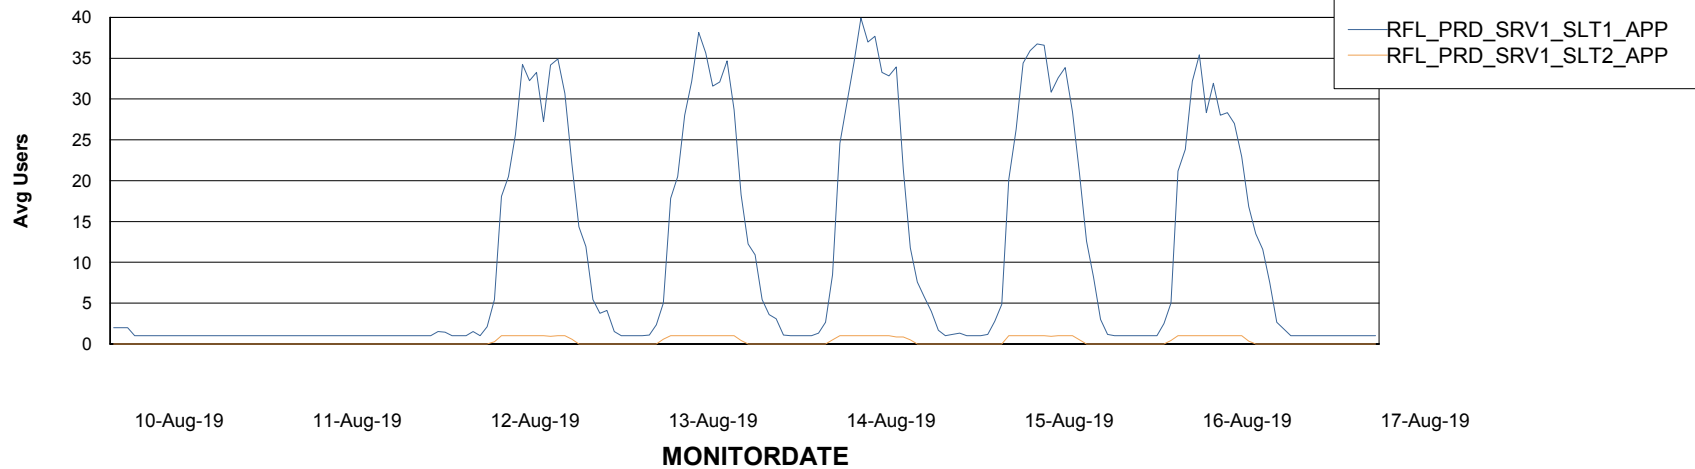

Avg users per day per ABS server