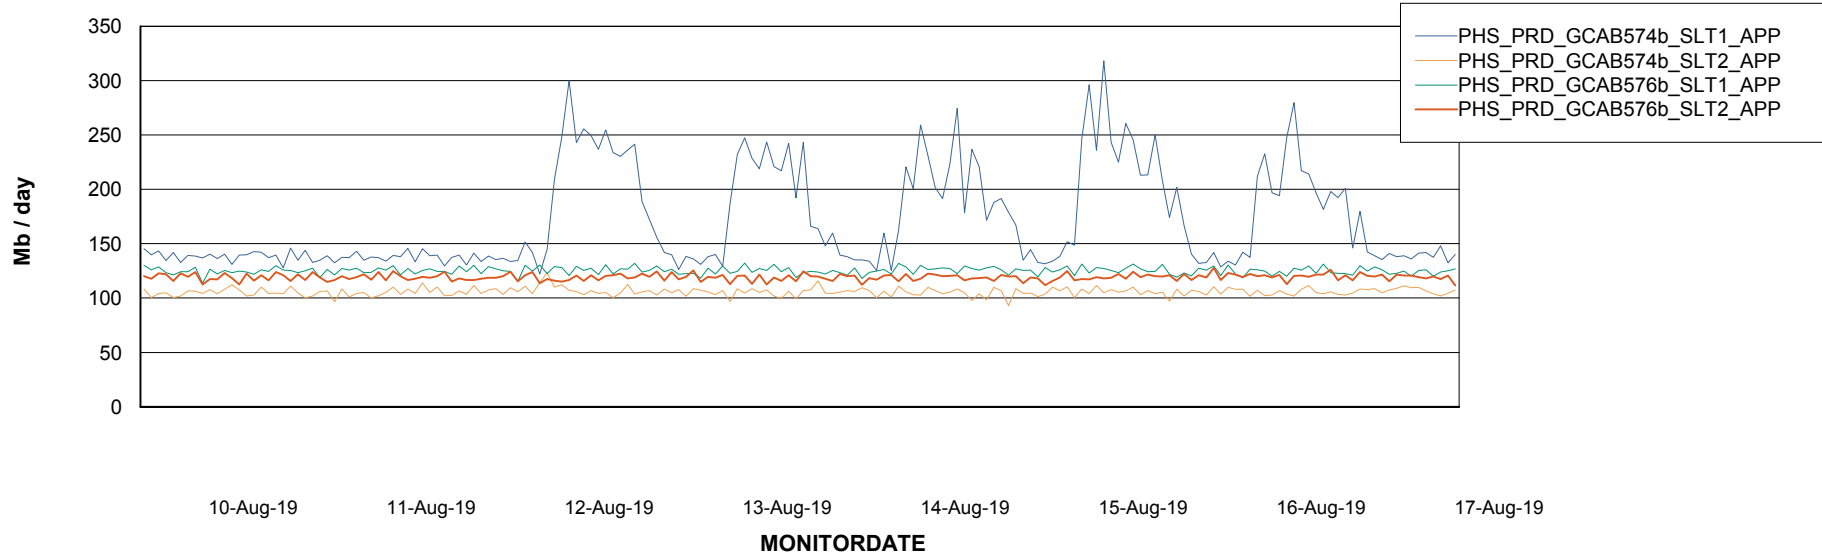

ABSSolute Application Server Services

Avg memory used per ABS Server Service