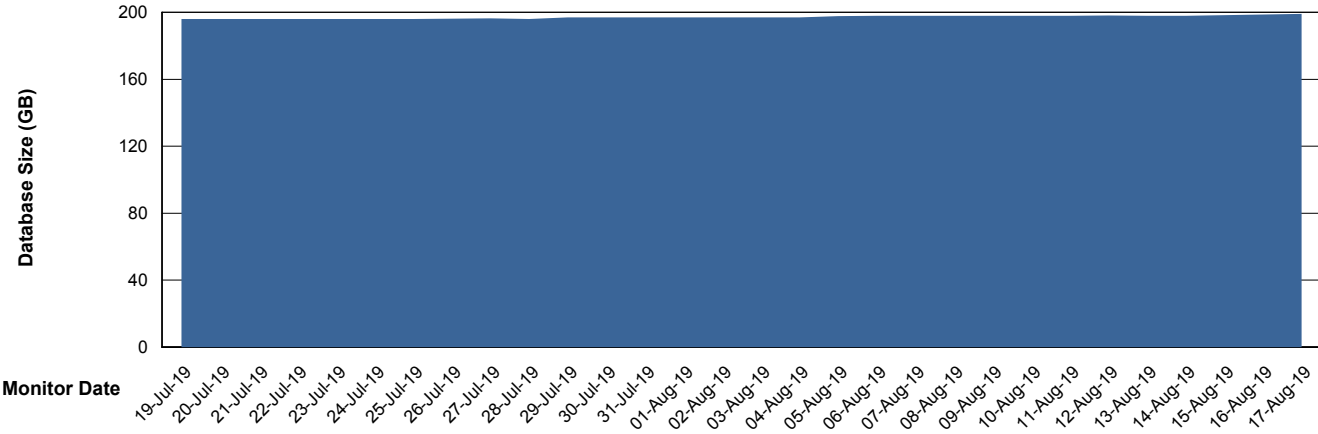

Database growth over last month

Database Tablespace PHSDB_Production

Date	Tablespace Name	Filesize (Gb)	Usedsize (Gb)	Percentage free
17-Aug-19	ABSDATA	218	186	15
	INDX	14	11	21
16-Aug-19	ABSDATA	218	186	15
	INDX	14	11	21
15-Aug-19	ABSDATA	218	185	15
	INDX	14	11	21
14-Aug-19	ABSDATA	218	185	15
	INDX	14	11	21
13-Aug-19	ABSDATA	218	185	15
	INDX	14	11	21
12-Aug-19	ABSDATA	218	185	15
	INDX	14	11	21
11-Aug-19	ABSDATA	216	185	14
	INDX	14	11	21