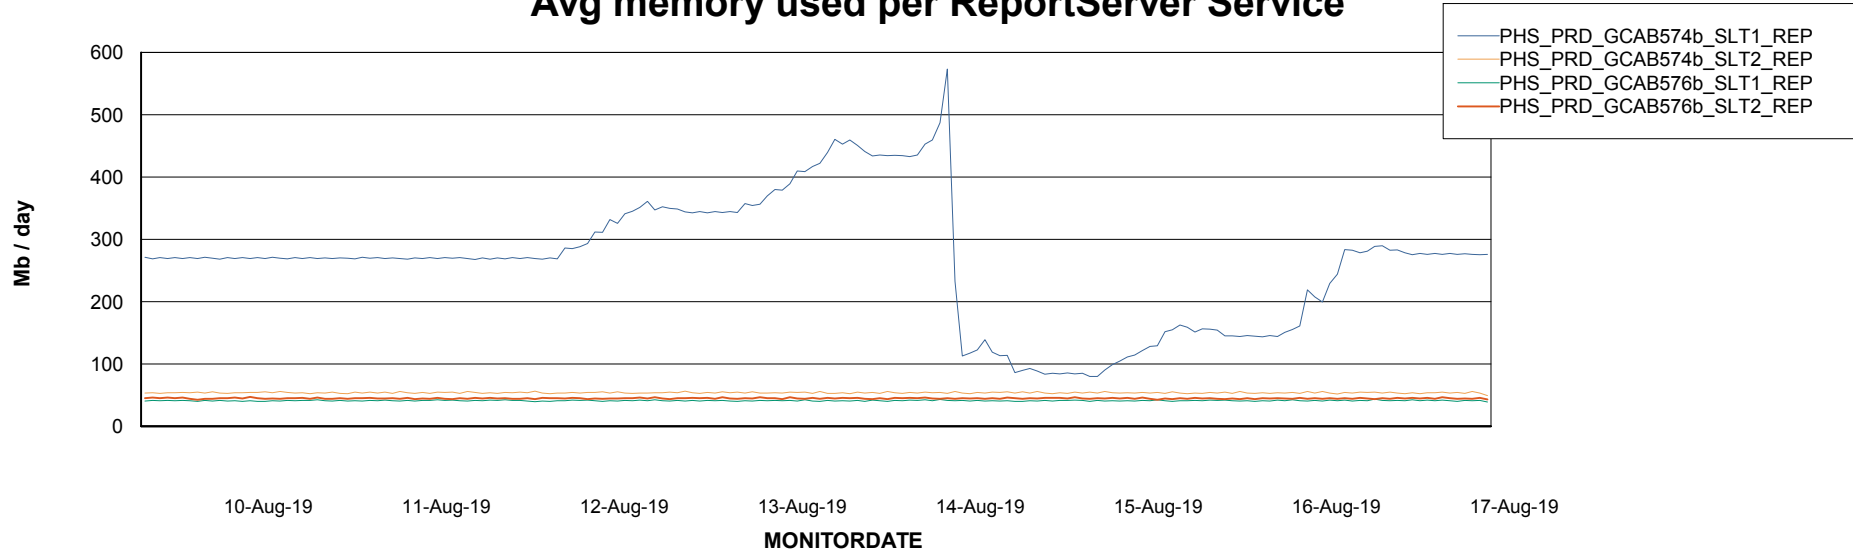

Avg memory used per ABS Server Service

Avg users per day per ABS server

Weekly SLA Customer Report

Customer PHS_Production
Database ID 47

ABSSolute Application ReportServer Services

Avg memory used per ReportServer Service