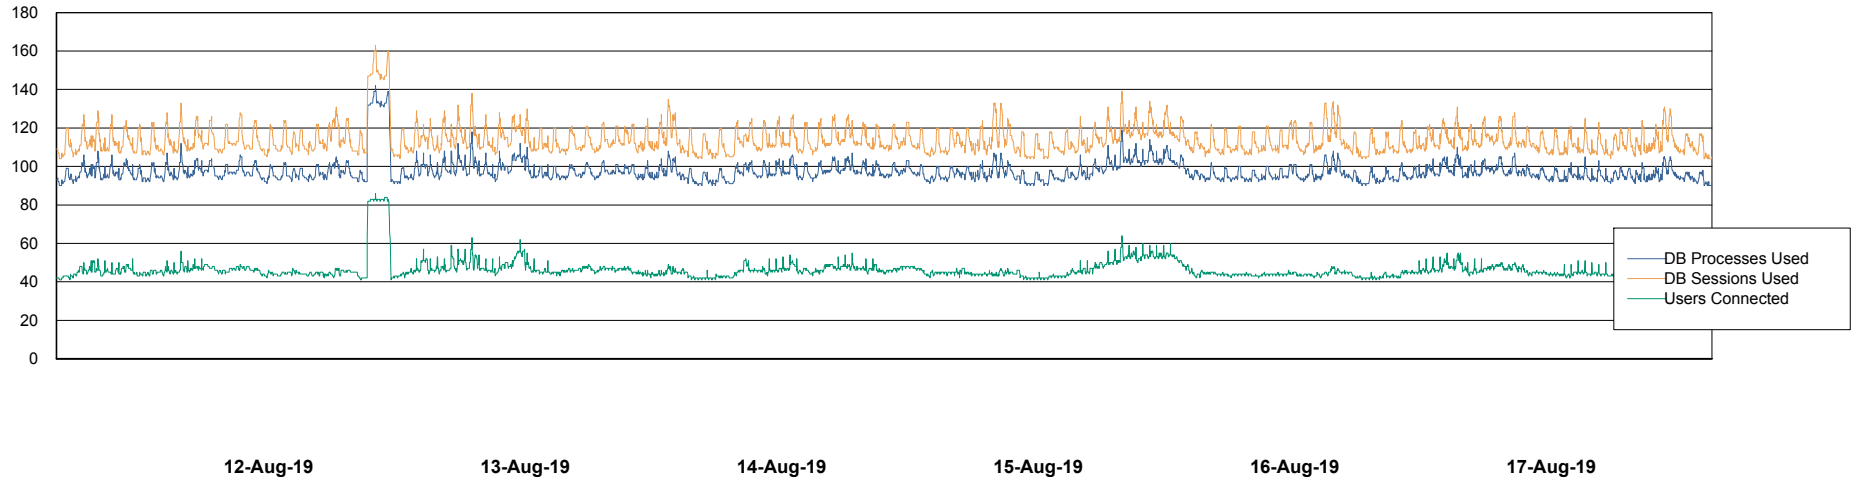

Database Performance PCODB_Production