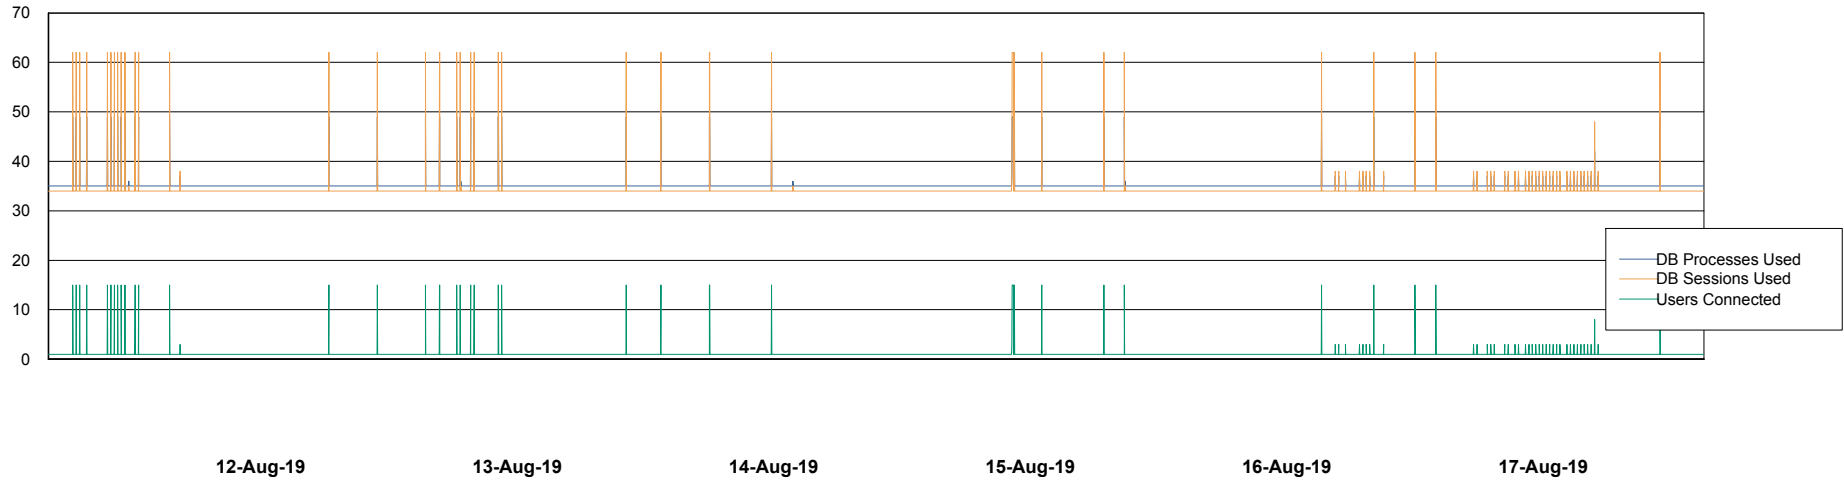

Weekly SLA Customer Report

Customer PCO Production
Database ID 44

Database Performance PCODB_Production

Weekly SLA Customer Report

Customer PCO Production
Database ID 44

Database Performance PCODB_Standby

Weekly SLA Customer Report