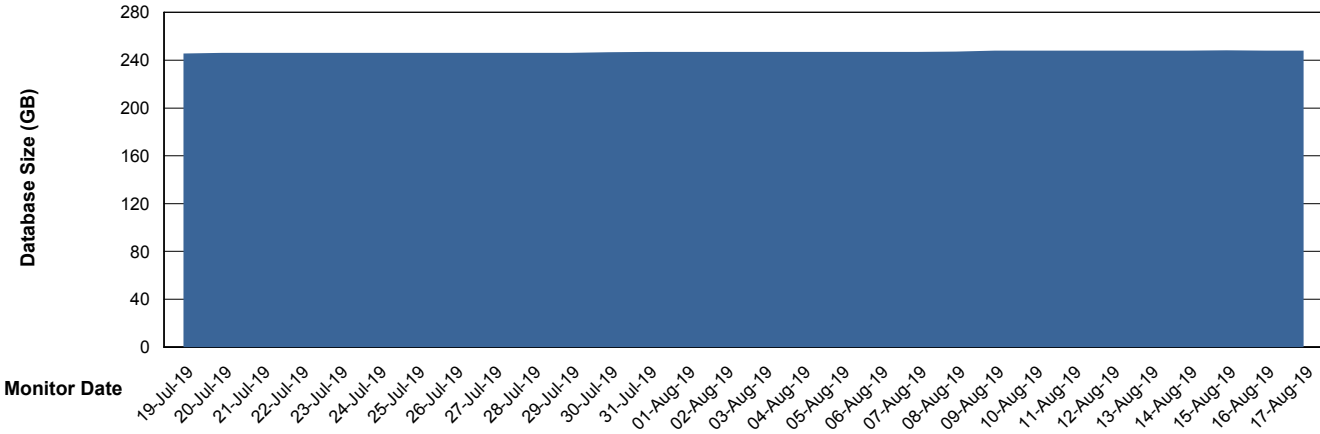

DATABASE SIZE PCODB_Production

Database growth over last month

Database Tablespace PCODB_Production

Date	Tablespace Name	Filesize (Gb)	Usedsize (Gb)	Percentage free
17-Aug-19	ABSDATA	150	89	41
	INDX	200	126	37
16-Aug-19	ABSDATA	150	89	41
	INDX	200	126	37
15-Aug-19	ABSDATA	150	89	41
	INDX	200	126	37
14-Aug-19	ABSDATA	150	89	41
	INDX	200	126	37
13-Aug-19	ABSDATA	150	89	41
	INDX	200	126	37
12-Aug-19	ABSDATA	150	89	41
	INDX	200	126	37
11-Aug-19	ABSDATA	150	89	41
	INDX	200	126	37