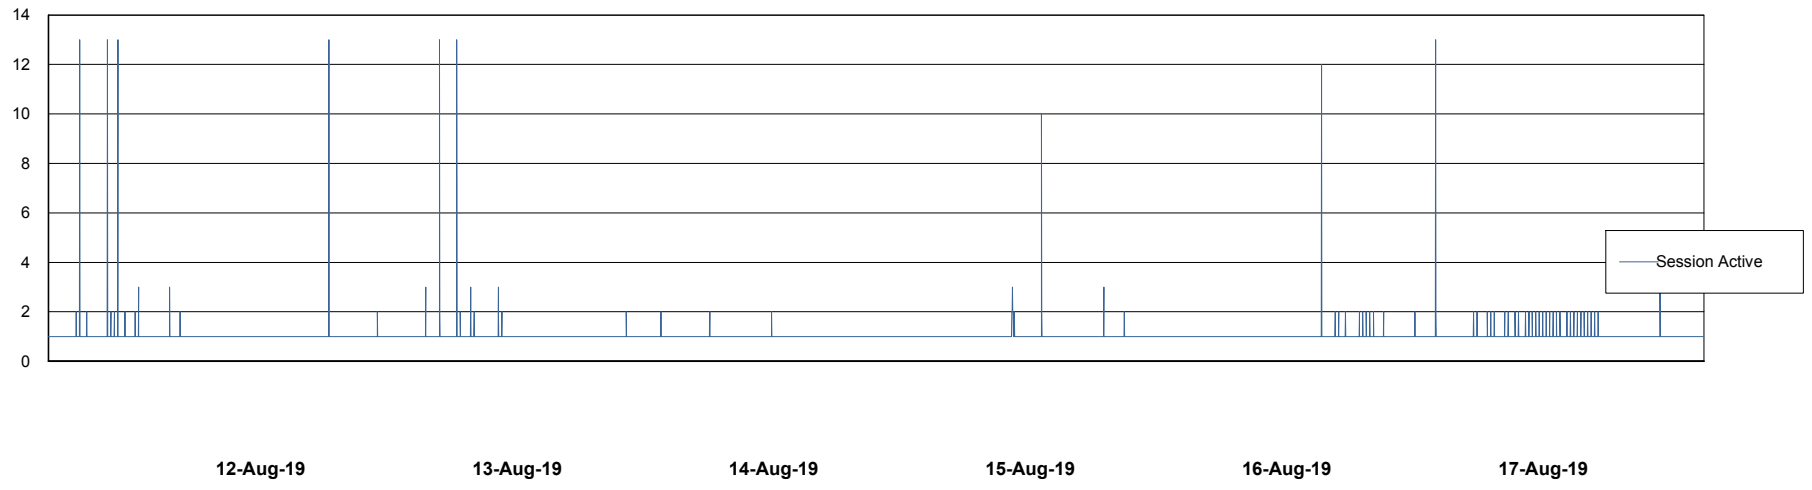

Weekly SLA Customer Report

Customer PCO Production
Database ID 44

Database Performance PCODB_Production

Weekly SLA Customer Report

Customer PCO Production
Database ID 44

Database Performance PCODB_Standby

Weekly SLA Customer Report