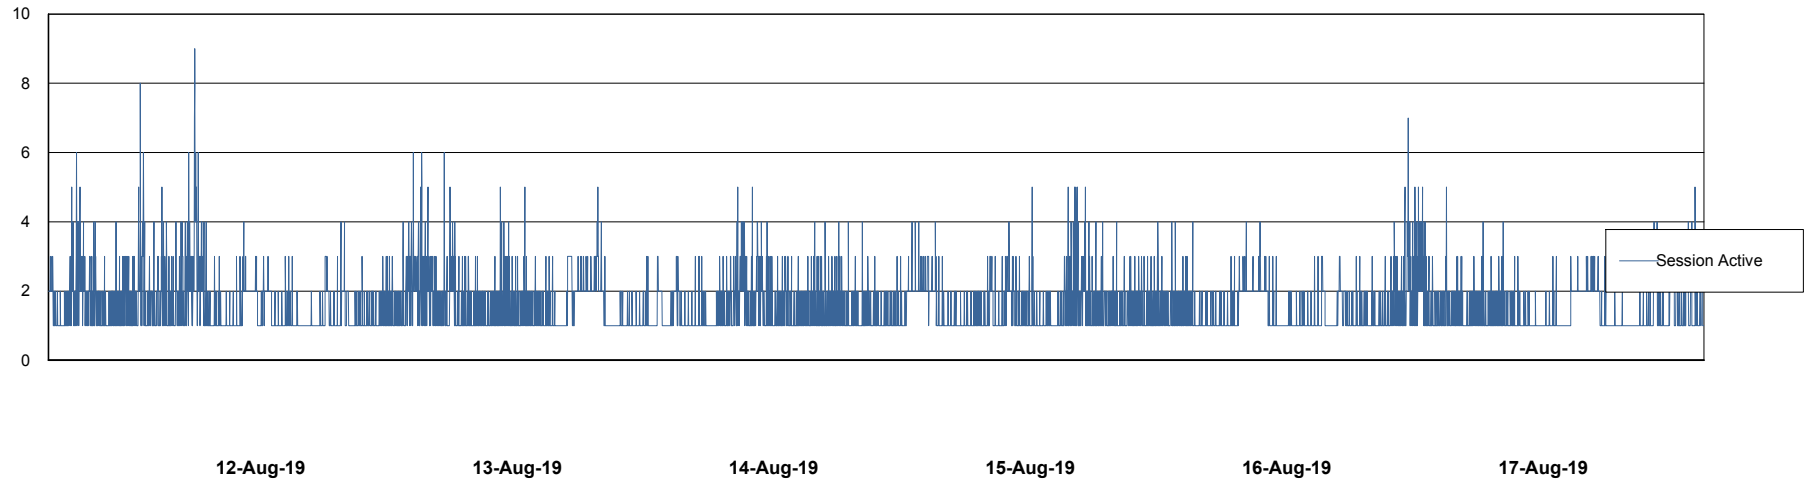

Weekly SLA Customer Report

Customer NIX_Production
Database ID 51

Database Performance NIXDB_BI

Weekly SLA Customer Report

Customer NIX_Production
Database ID 51

Database Performance NIXDB_Production

Weekly SLA Customer Report