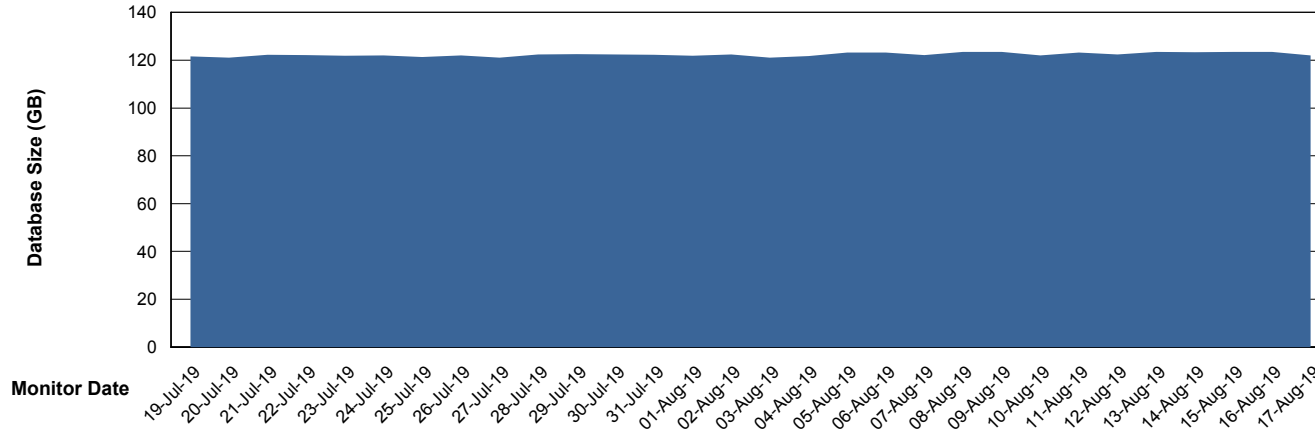

Customer NIX_Production
Database ID 51

Database Performance NIXDB_Standby

Weekly SLA Customer Report

Customer NIX_Production
Database ID 51

DATABASE SIZE NIXDB_BI

Database growth over last month

DATABASE SIZE NIXDB_Production

Database growth over last month

Weekly SLA Customer Report

Customer NIX_Production
Database ID 51

Database Tablespace		NIXDB_BI		
Date	Tablespace Name	Filesize (Gb)	Usedsize (Gb)	Percentage free
17-Aug-19	ABSDATA	72	60	17
	INDX	72	60	17
16-Aug-19	ABSDATA	72	60	17
	INDX	72	60	17
15-Aug-19	ABSDATA	72	60	17
	INDX	72	60	17
14-Aug-19	ABSDATA	72	60	17
	INDX	72	60	17
13-Aug-19	ABSDATA	72	60	17
	INDX	72	60	17
12-Aug-19	ABSDATA	72	60	17
	INDX	72	60	17
11-Aug-19	ABSDATA	72	60	17
	INDX	72	60	17