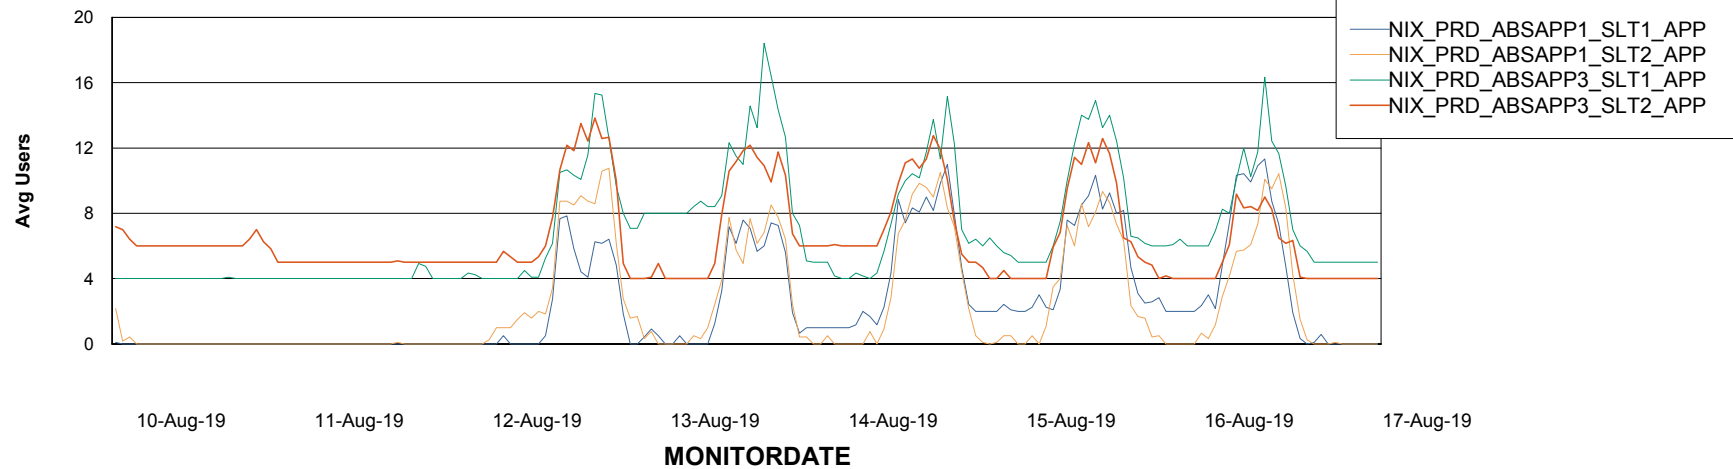

Avg users per day per ABS server