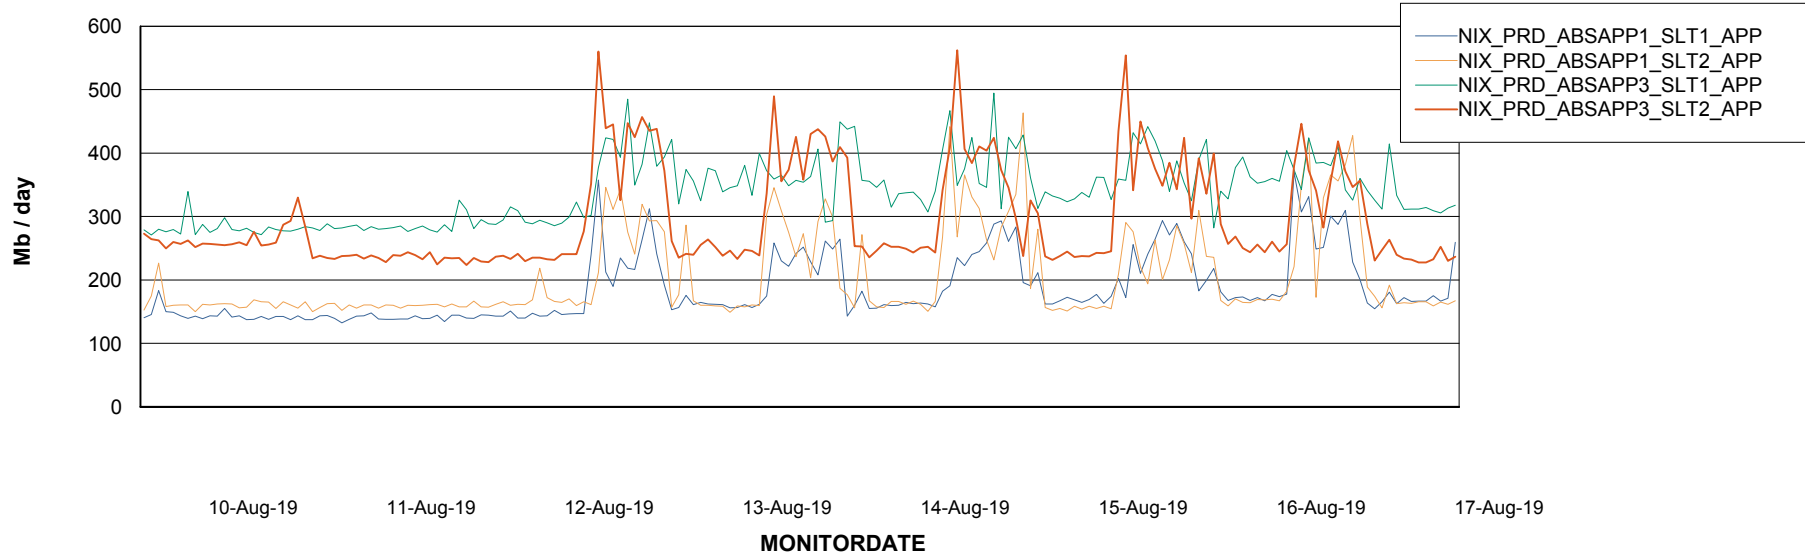

Standby Database Health NIX_Production

Recovery lag for last 7 days

Weekly SLA Customer Report

Customer NIX_Production
Database ID 51

ABSSolute Application Server Services

Avg memory used per ABS Server Service