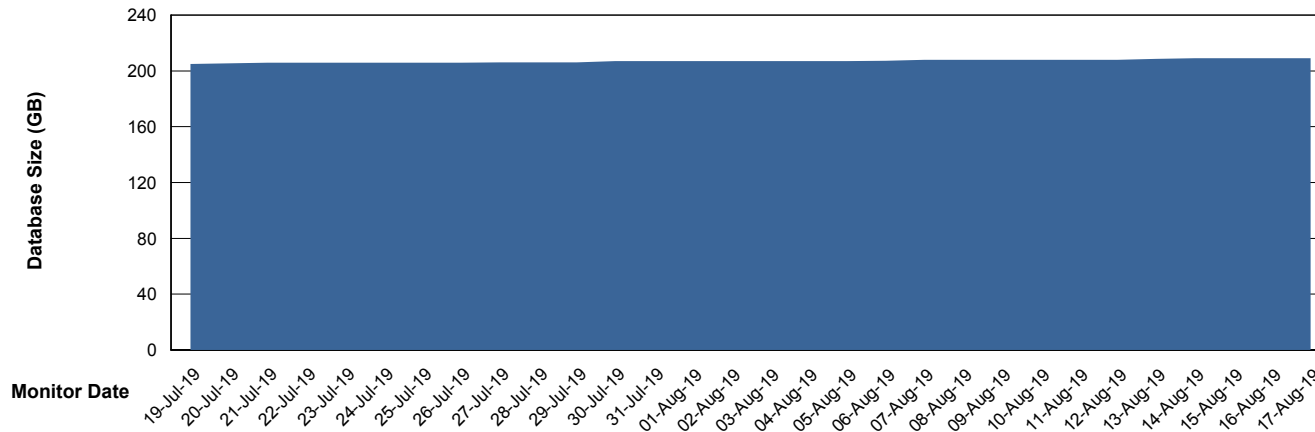

Weekly SLA Customer Report

Customer NIX_Production
Database ID 51

Database Performance NIXDB_BI

Weekly SLA Customer Report

Customer NIX_Production
Database ID 51

Database Performance NIXDB_Production

Weekly SLA Customer Report

Customer NIX_Production
Database ID 51

Database Performance NIXDB_Standby

Weekly SLA Customer Report

Customer NIX_Production
Database ID 51

DATABASE SIZE NIXDB_BI

Database growth over last month

DATABASE SIZE NIXDB_Production

Database growth over last month

Weekly SLA Customer Report

Customer NIX_Production
Database ID 51

Database Tablespace		NIXDB_BI		
Date	Tablespace Name	Filesize (Gb)	Usedsize (Gb)	Percentage free
17-Aug-19	ABSDATA	72	60	17
	INDX	72	60	17
16-Aug-19	ABSDATA	72	60	17
	INDX	72	60	17
15-Aug-19	ABSDATA	72	60	17
	INDX	72	60	17
14-Aug-19	ABSDATA	72	60	17
	INDX	72	60	17
13-Aug-19	ABSDATA	72	60	17
	INDX	72	60	17
12-Aug-19	ABSDATA	72	60	17
	INDX	72	60	17
11-Aug-19	ABSDATA	72	60	17
	INDX	72	60	17