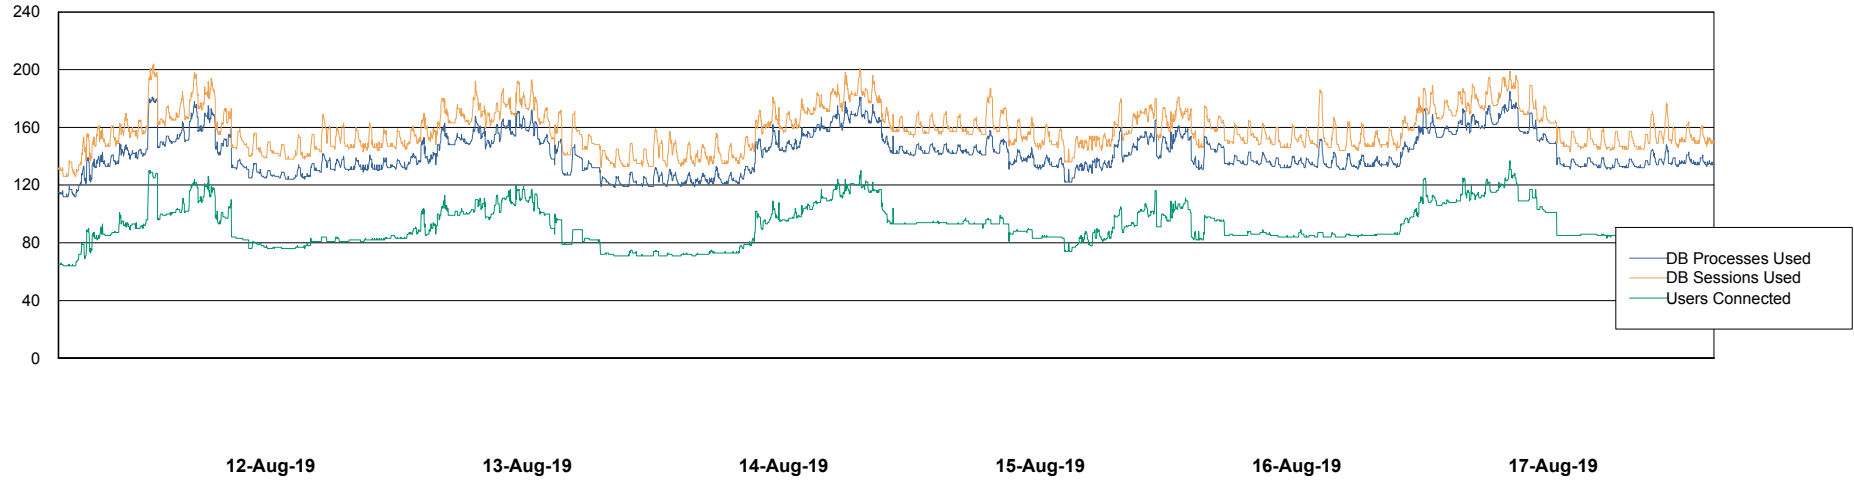

Weekly SLA Customer Report

Customer NIX_Production
Database ID 51

Database Performance NIXDB_BI

Weekly SLA Customer Report

Customer NIX_Production
Database ID 51

Database Performance NIXDB_Production

Weekly SLA Customer Report