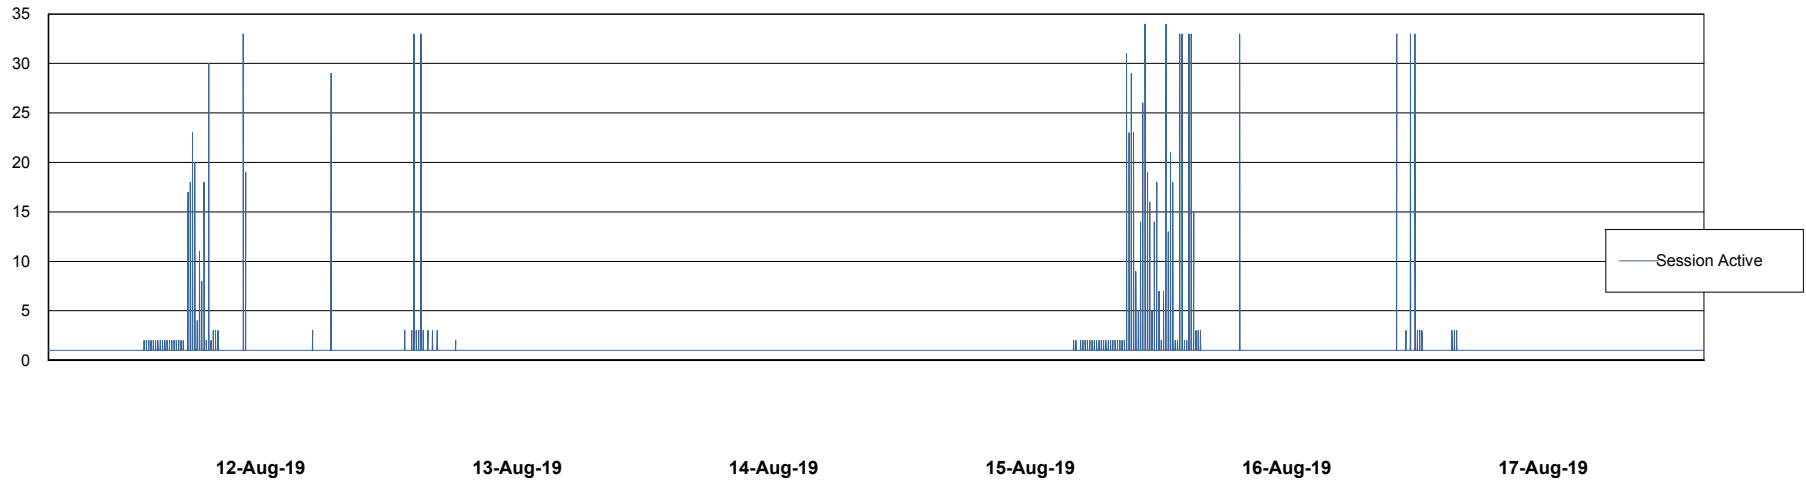

Database Performance NIXDB_Standby