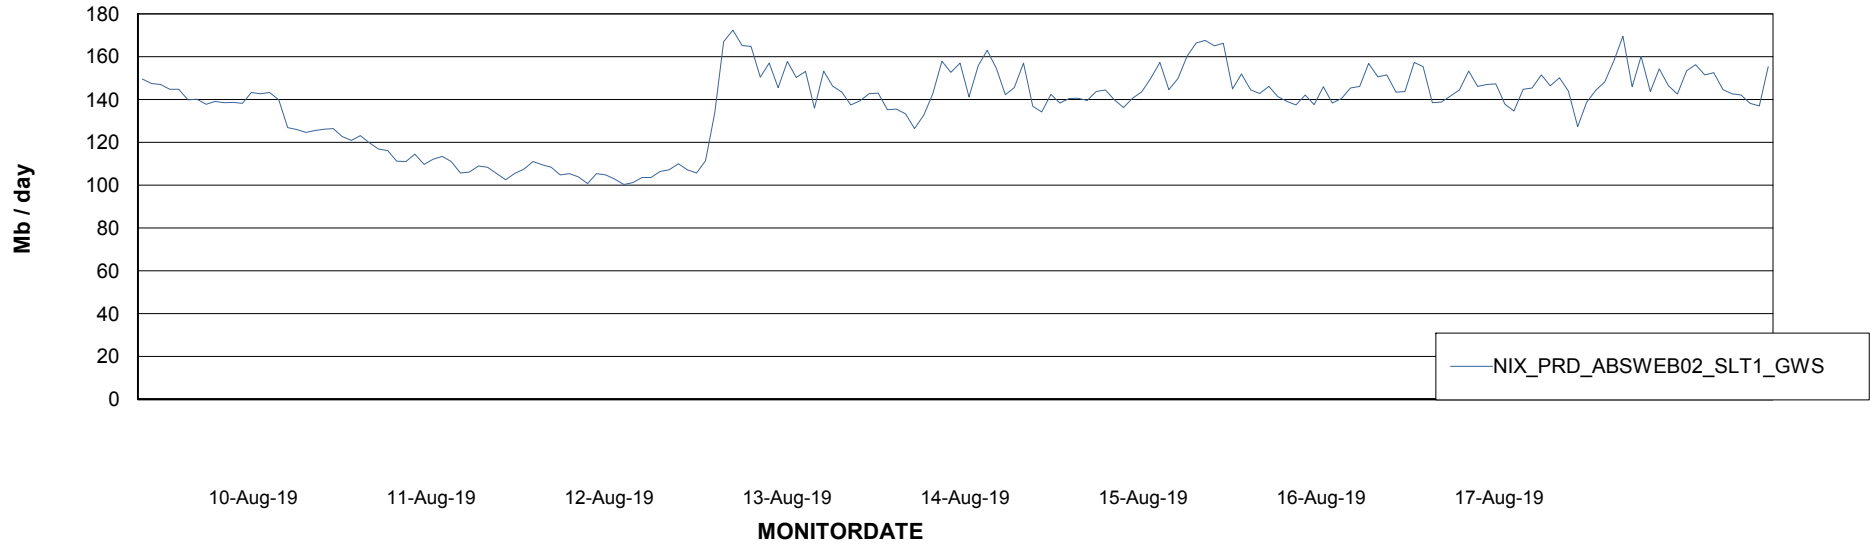

ABSSolute Web Component Services

Avg memory used per ABS Web component