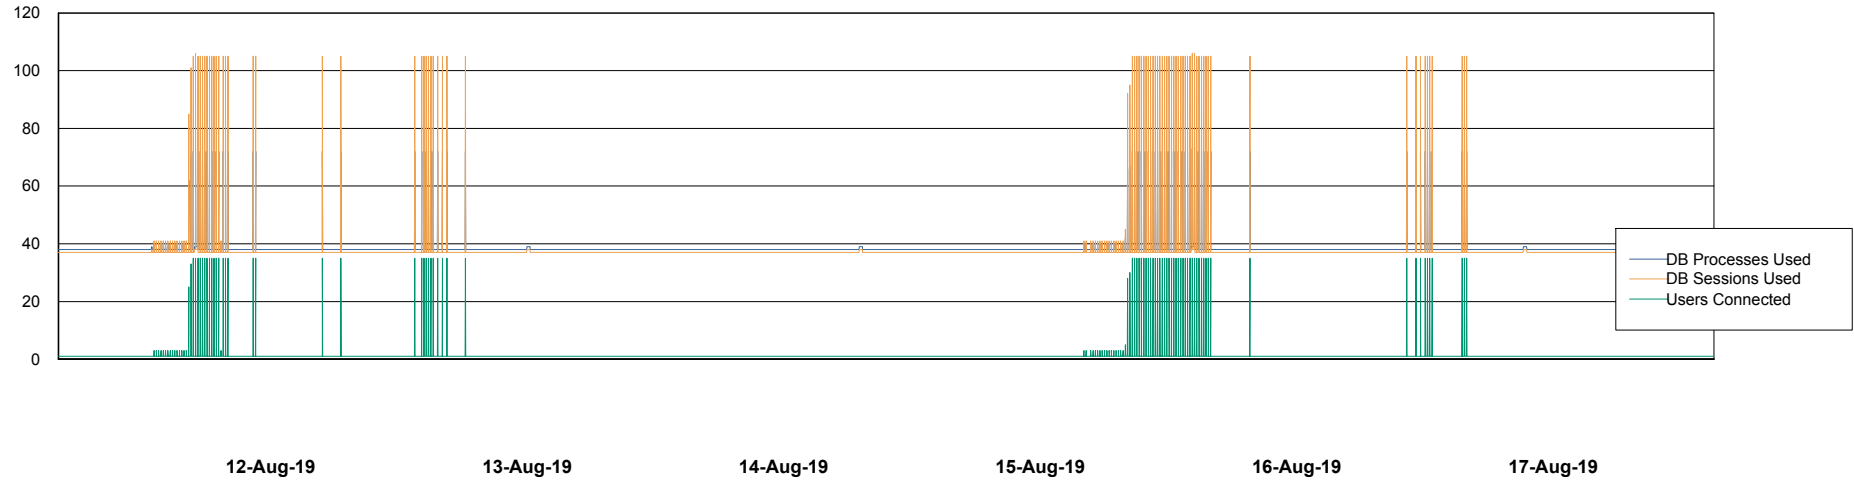

Database Performance NIXDB_Standby