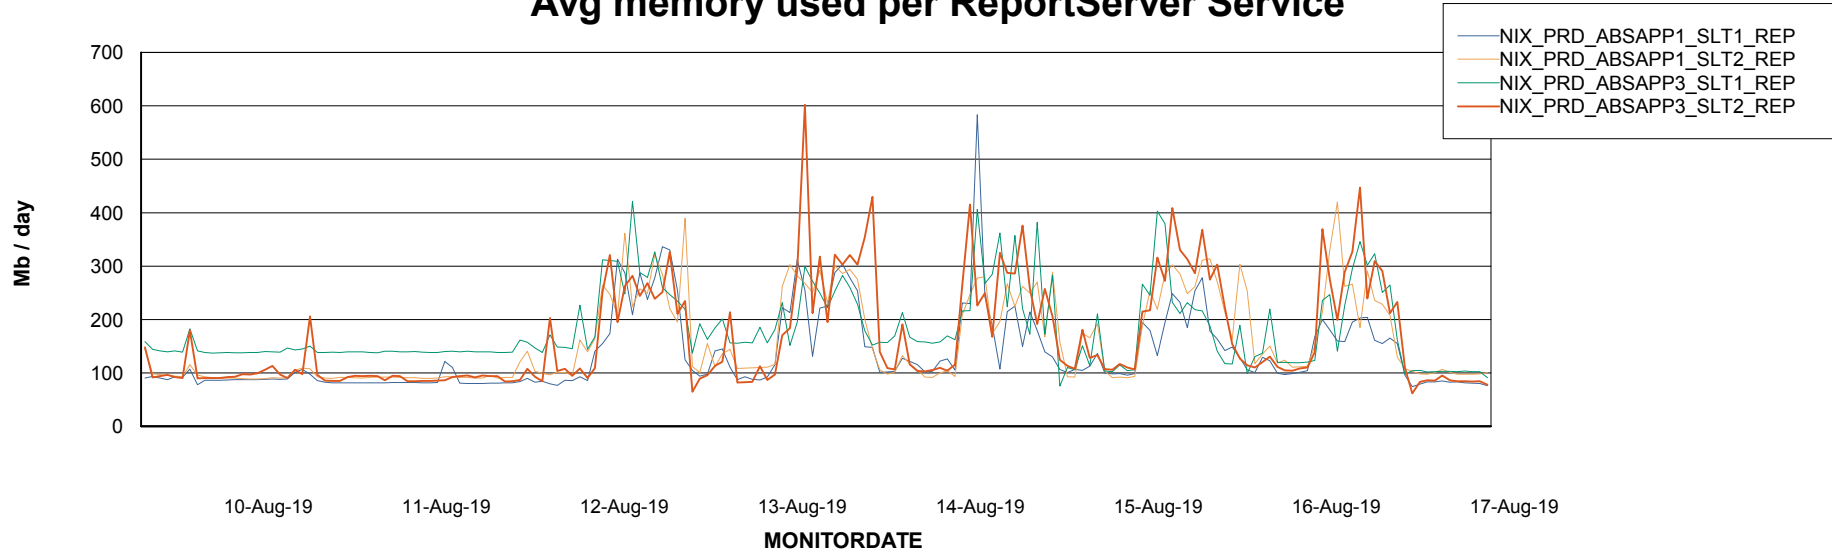

Avg users per day per ABS server

Weekly SLA Customer Report

Customer NIX_Production
Database ID 51

ABSSolute Application ReportServer Services

Avg memory used per ReportServer Service

Weekly SLA Customer Report