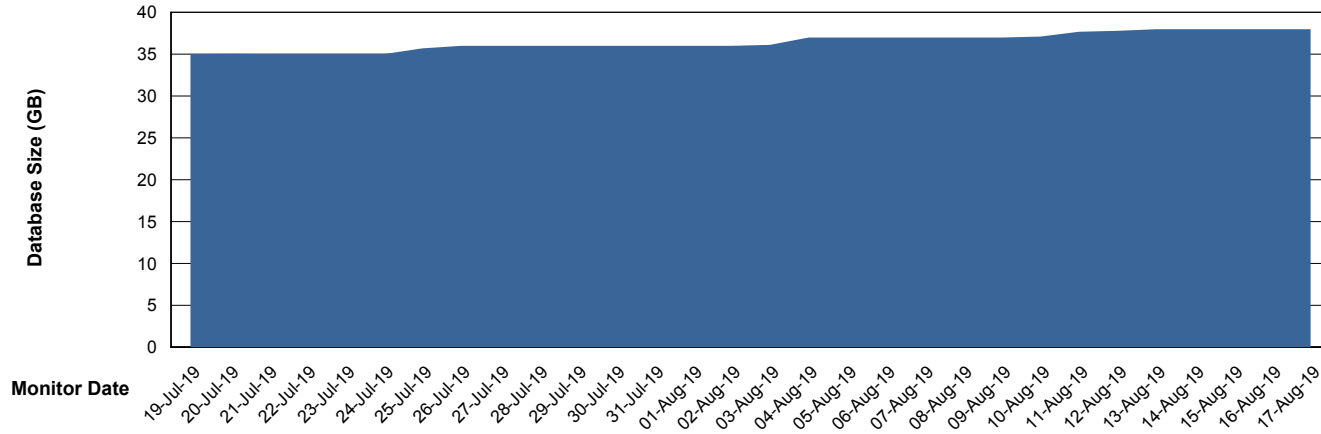

Database growth over last month

Weekly SLA Customer Report

Customer LSS_Prod (NO SLA)
Database ID 96

DATABASE SIZE LSS_ABSME2_DB_LIODA4

Database growth over last month

Weekly SLA Customer Report

Customer LSS_Prod (NO SLA)
Database ID 96

Database Tablespace LSS_ABSCH_DB_LIODA3

Date	Tablespace Name	Filesize (Gb)	Usedsize (Gb)	Percentage free
17-Aug-19	ABSDATA	70	28	60
	INDX	10	1	90
16-Aug-19	ABSDATA	70	28	60
	INDX	10	1	90
15-Aug-19	ABSDATA	70	28	60
	INDX	10	1	90
14-Aug-19	ABSDATA	70	28	60
	INDX	10	1	90
13-Aug-19	ABSDATA	70	28	60
	INDX	10	1	90
12-Aug-19	ABSDATA	70	28	60
	INDX	10	1	90
11-Aug-19	ABSDATA	70	28	60
	INDX	10	1	90