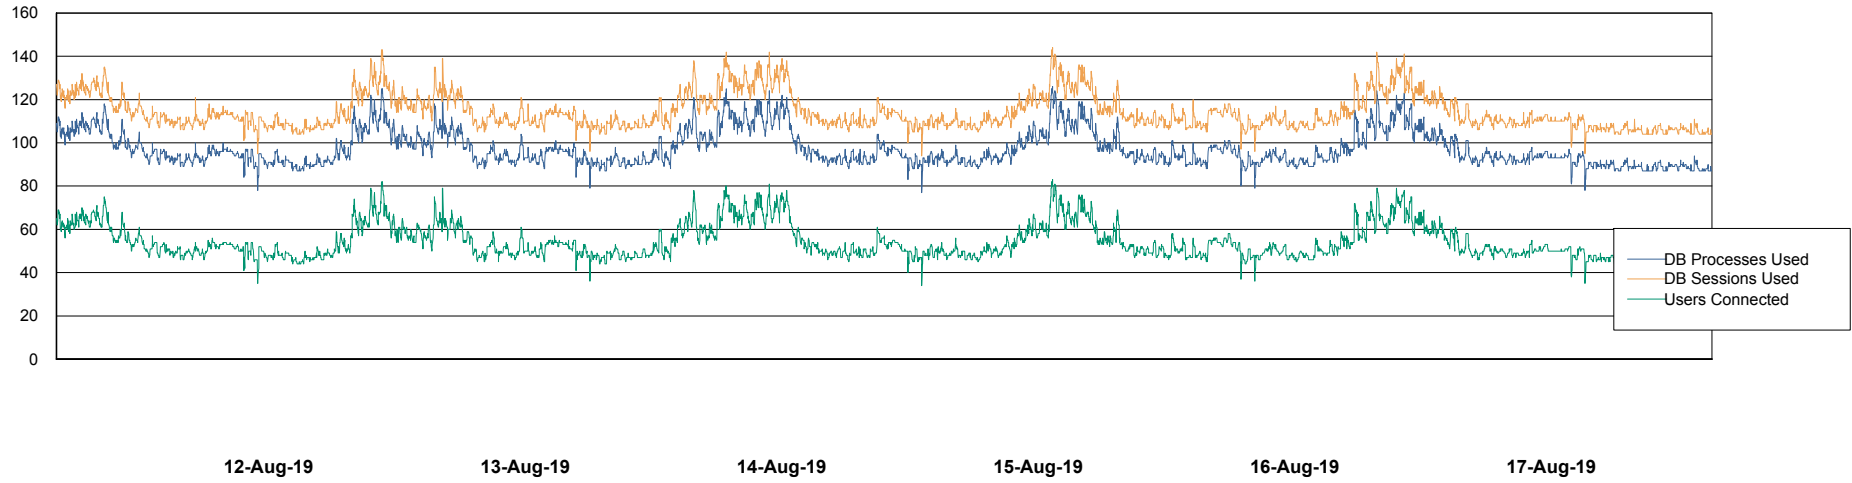

Weekly SLA Customer Report

Customer LSS_Prod (NO SLA)
Database ID 96

Database Performance LSS_ABSEE2_DB_LIODA5

Weekly SLA Customer Report

Customer LSS_Prod (NO SLA)
Database ID 96

Database Performance LSS_ABSME_DB_LIODA4