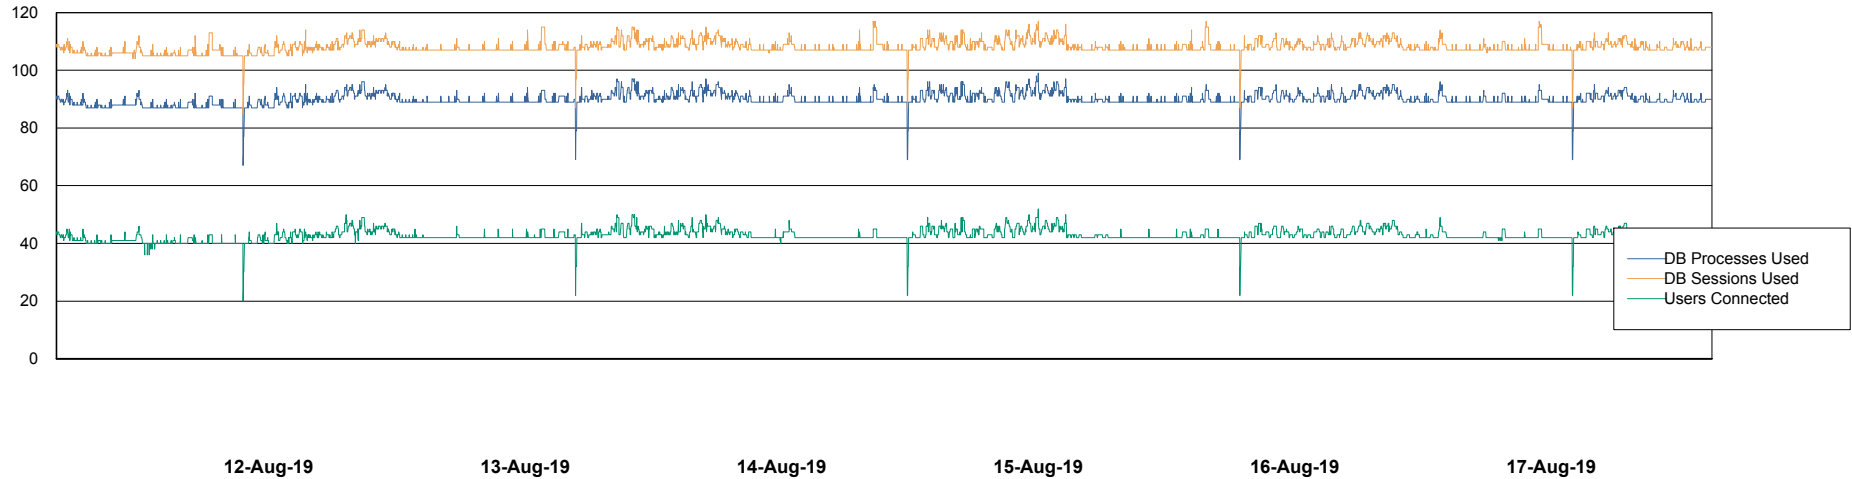

Database Performance LSS_ABSCH_DB_LIODA3