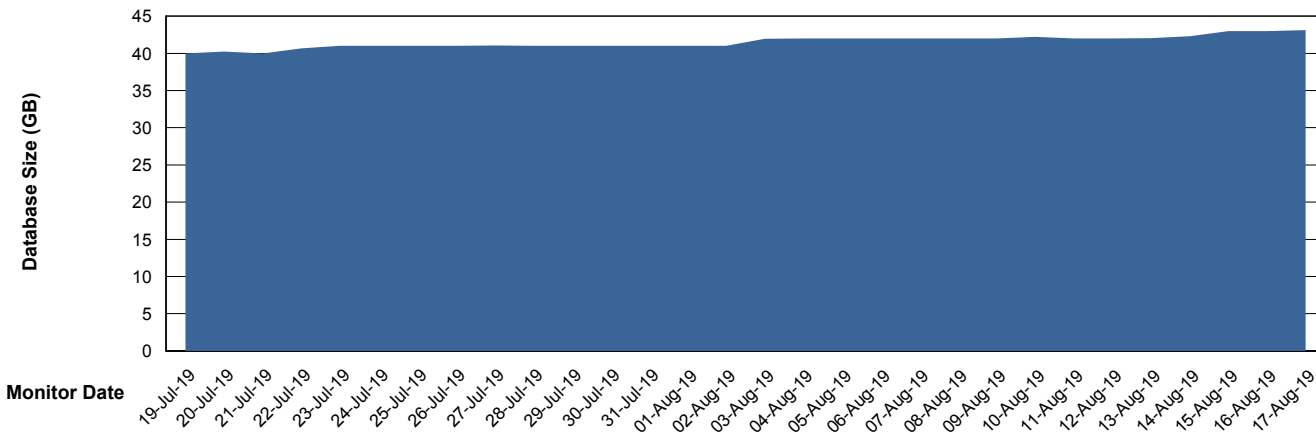

DATABASE SIZE LSS_ABSCH2_DB_LIODA3

Database growth over last month