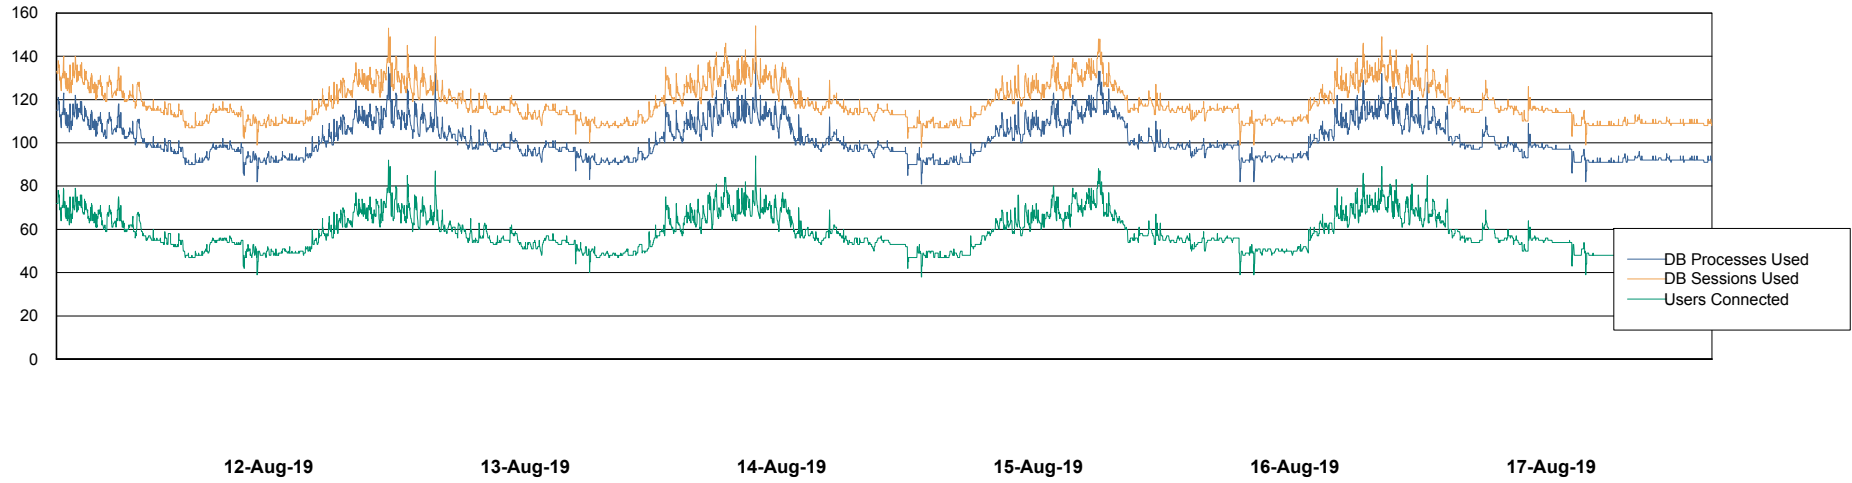

Database Performance LSS_ABSME2_DB_LIODA4