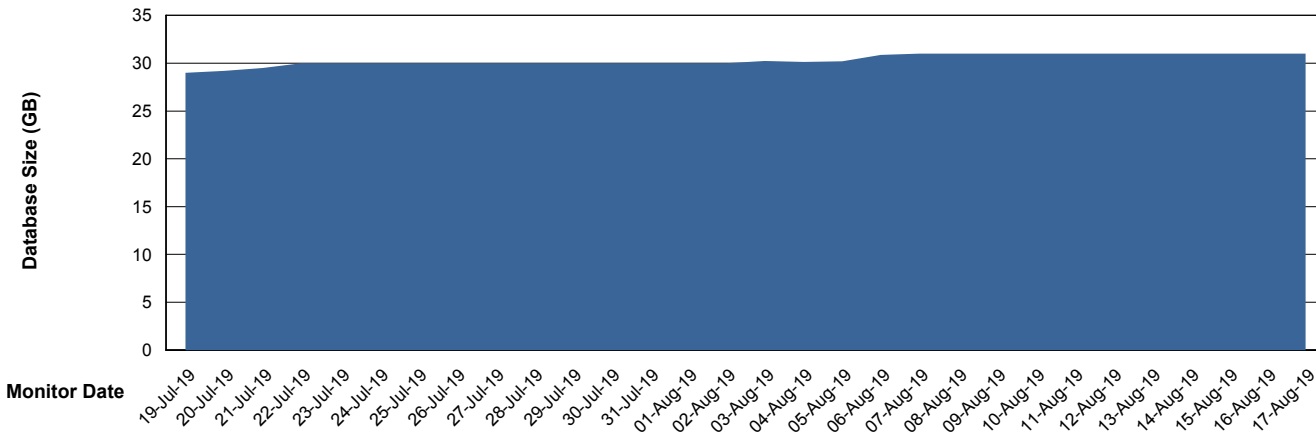

Weekly SLA Customer Report

Customer LSS_Prod (NO SLA)
Database ID 96

Database Performance LSS_ABSME2_DB_LIODA4

Weekly SLA Customer Report

Customer LSS_Prod (NO SLA)
Database ID 96

DATABASE SIZE LSS_ABSCH_DB_LIODA3

Database growth over last month

DATABASE SIZE LSS_ABSCH2_DB_LIODA3

Database growth over last month

Weekly SLA Customer Report

Customer LSS_Prod (NO SLA)
Database ID 96

DATABASE SIZE LSS_ABSCH3_DB_LIODA3

Database growth over last month