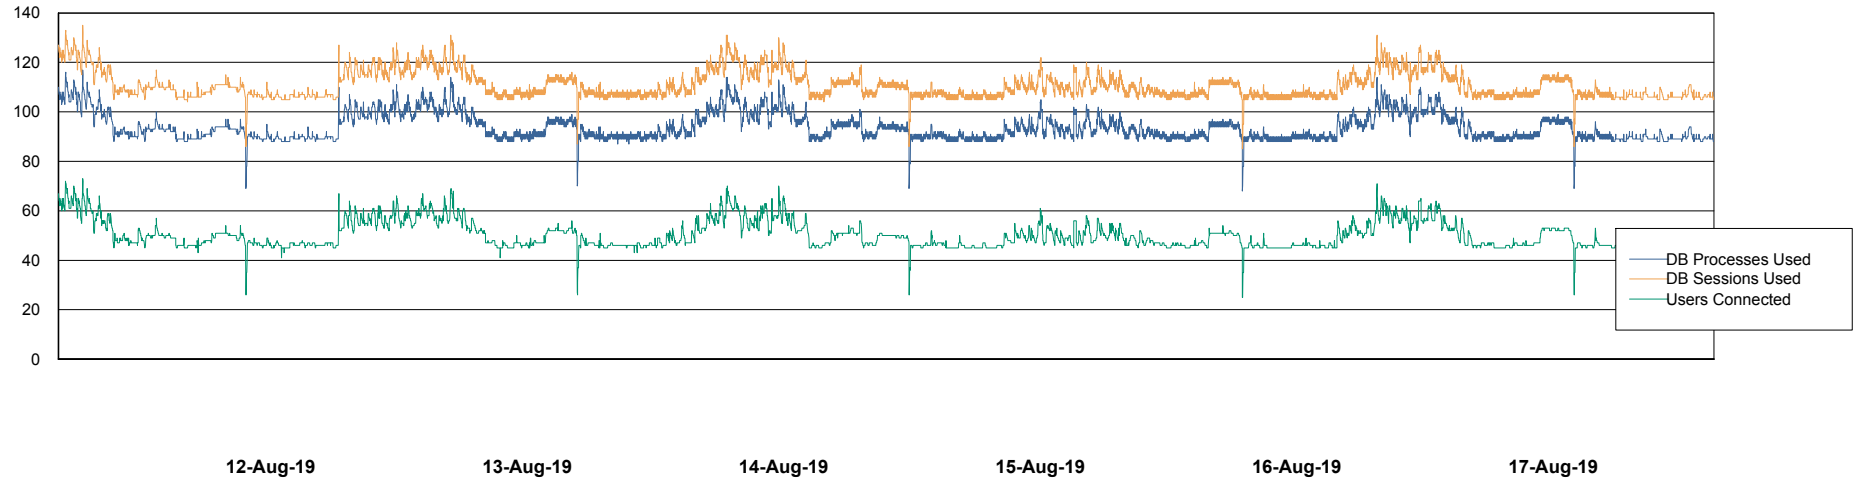

Database Performance LSS_ABSEE2_DB_LIODA5