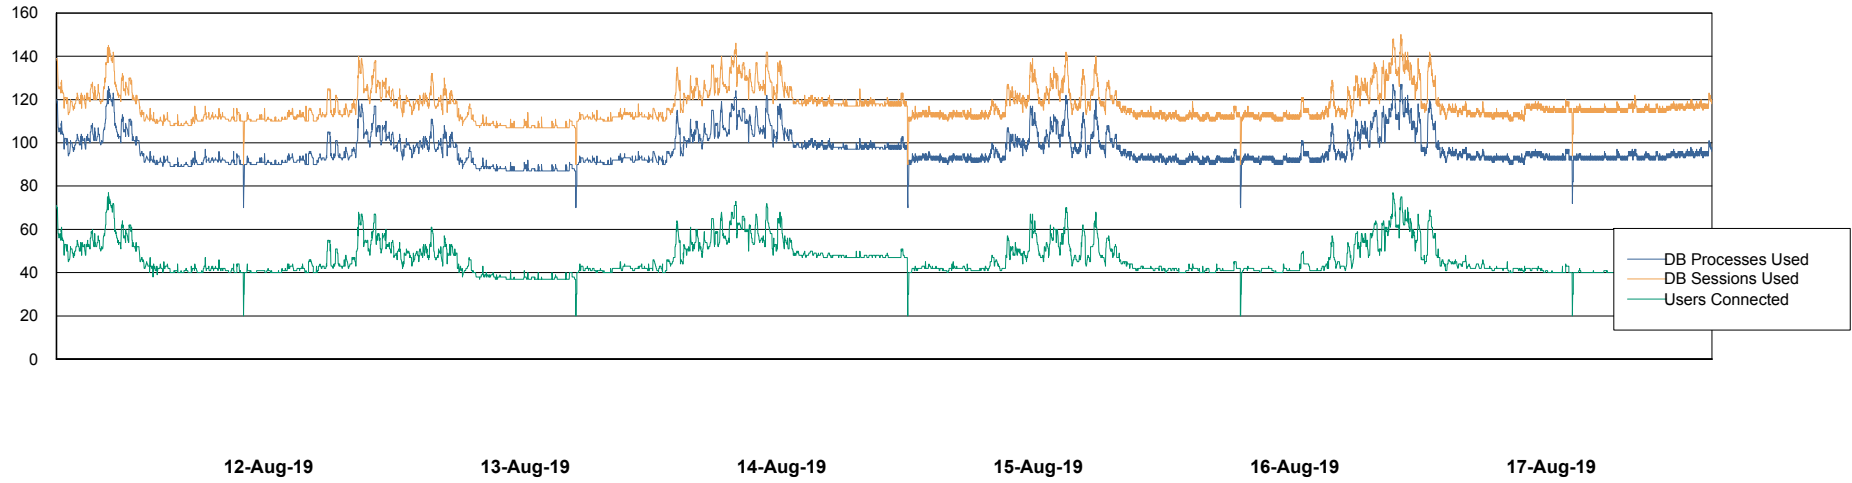

Database Performance LSS_ABSCH3_DB_LIODA3