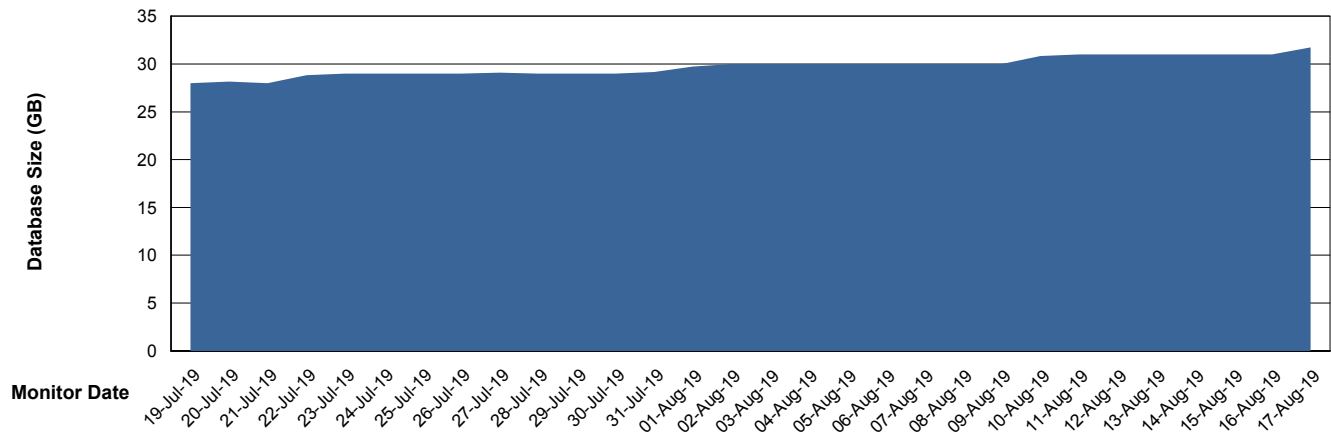

Database growth over last month

DATABASE SIZE LSS_ABSCH2_DB_LIODA3

Database growth over last month

Weekly SLA Customer Report

Customer LSS_Prod (NO SLA)
Database ID 96

DATABASE SIZE LSS_ABSCH3_DB_LIODA3

Database growth over last month

DATABASE SIZE LSS_ABSEE_DB_LIODA5

Database growth over last month

Weekly SLA Customer Report

Customer LSS_Prod (NO SLA)
Database ID 96

DATABASE SIZE LSS_ABSEE2_DB_LIODA5

Database growth over last month

DATABASE SIZE LSS_ABSME_DB_LIODA4