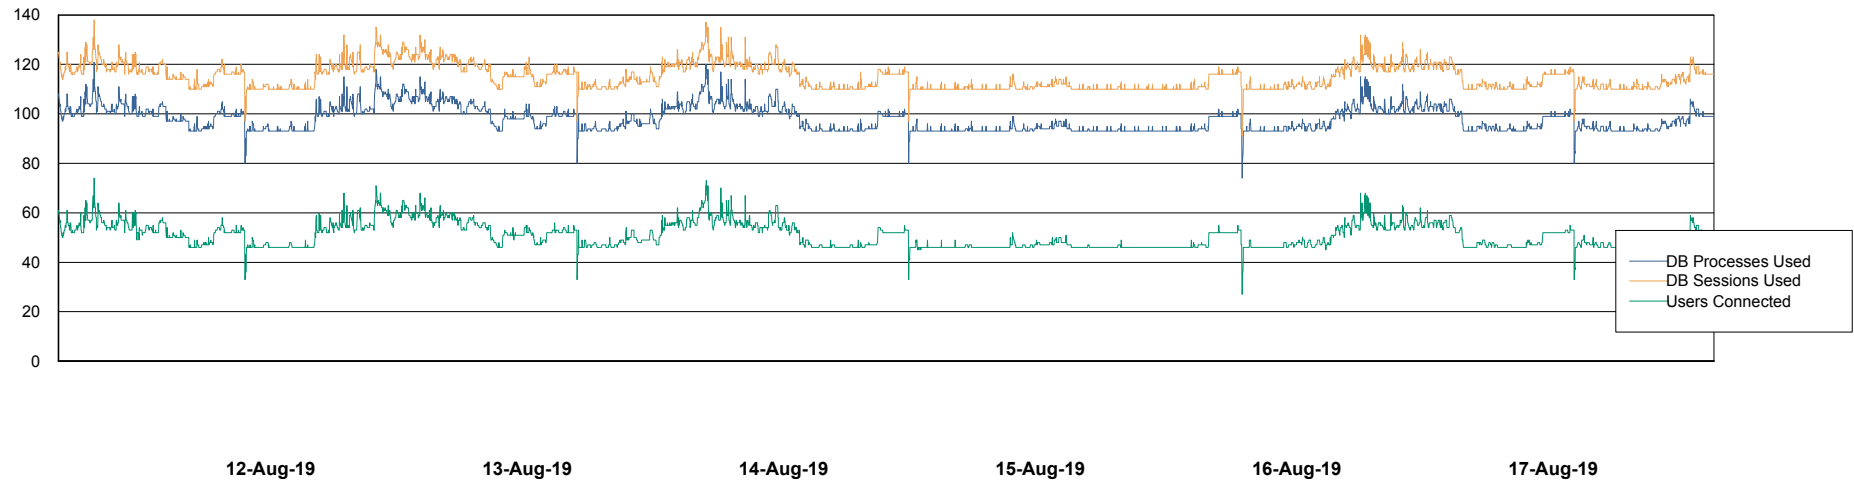

Weekly SLA Customer Report

Customer LSS_Prod (NO SLA)
Database ID 96

Database Performance LSS_ABSCH_DB_LIODA3

Weekly SLA Customer Report

Customer LSS_Prod (NO SLA)
Database ID 96

Database Performance LSS_ABSCH2_DB_LIODA3