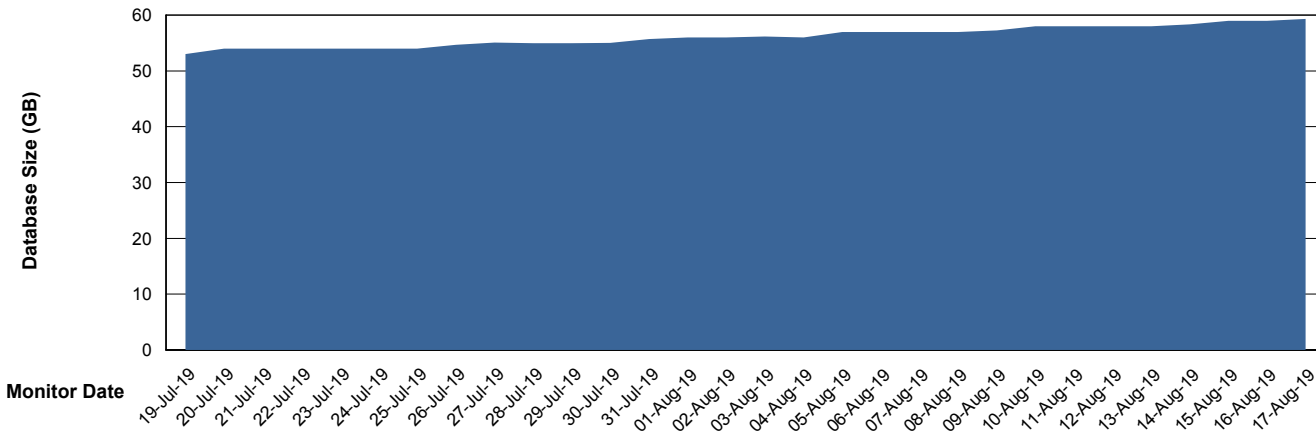

DATABASE SIZE LSS_ABSME_DB_LIODA4

Database growth over last month