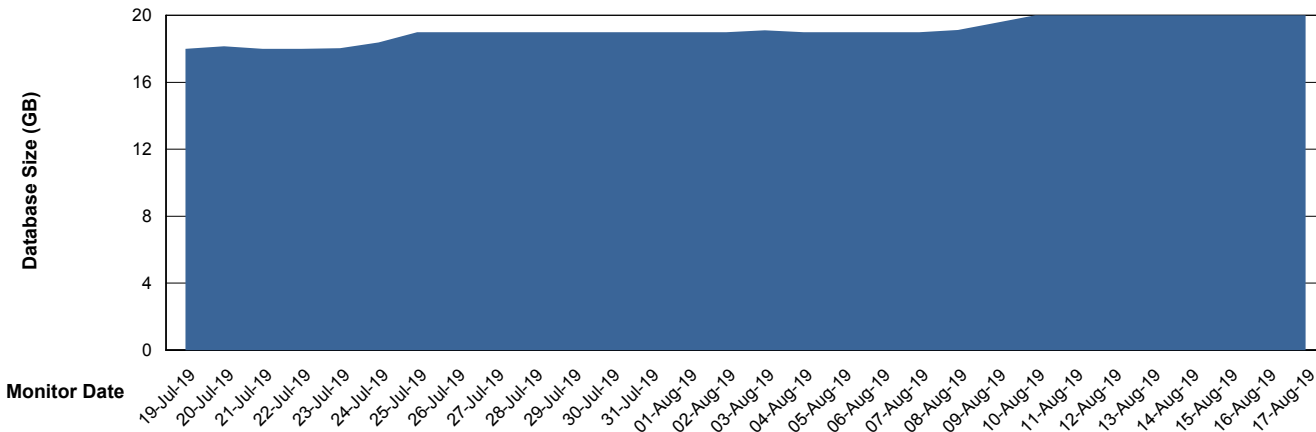

DATABASE SIZE LSS_ABSEE_DB_LIODA5

Database growth over last month

Weekly SLA Customer Report

Customer LSS_Prod (NO SLA)
Database ID 96

DATABASE SIZE LSS_ABSEE2_DB_LIODA5

Database growth over last month

DATABASE SIZE LSS_ABSME_DB_LIODA4