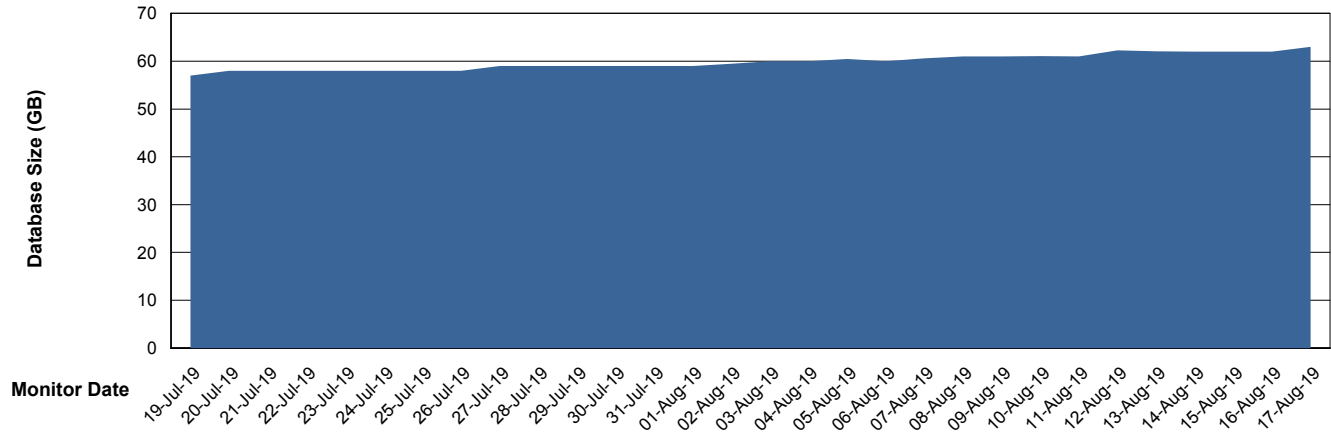

Database growth over last month

DATABASE SIZE LSS_ABSCH2_DB_LIODA3

Database growth over last month

Weekly SLA Customer Report

Customer LSS_Prod (NO SLA)
Database ID 96

DATABASE SIZE LSS_ABSCH3_DB_LIODA3

Database growth over last month

DATABASE SIZE LSS_ABSEE_DB_LIODA5

Database growth over last month

Weekly SLA Customer Report

Customer LSS_Prod (NO SLA)
Database ID 96

DATABASE SIZE LSS_ABSEE2_DB_LIODA5

Database growth over last month

DATABASE SIZE LSS_ABSME_DB_LIODA4