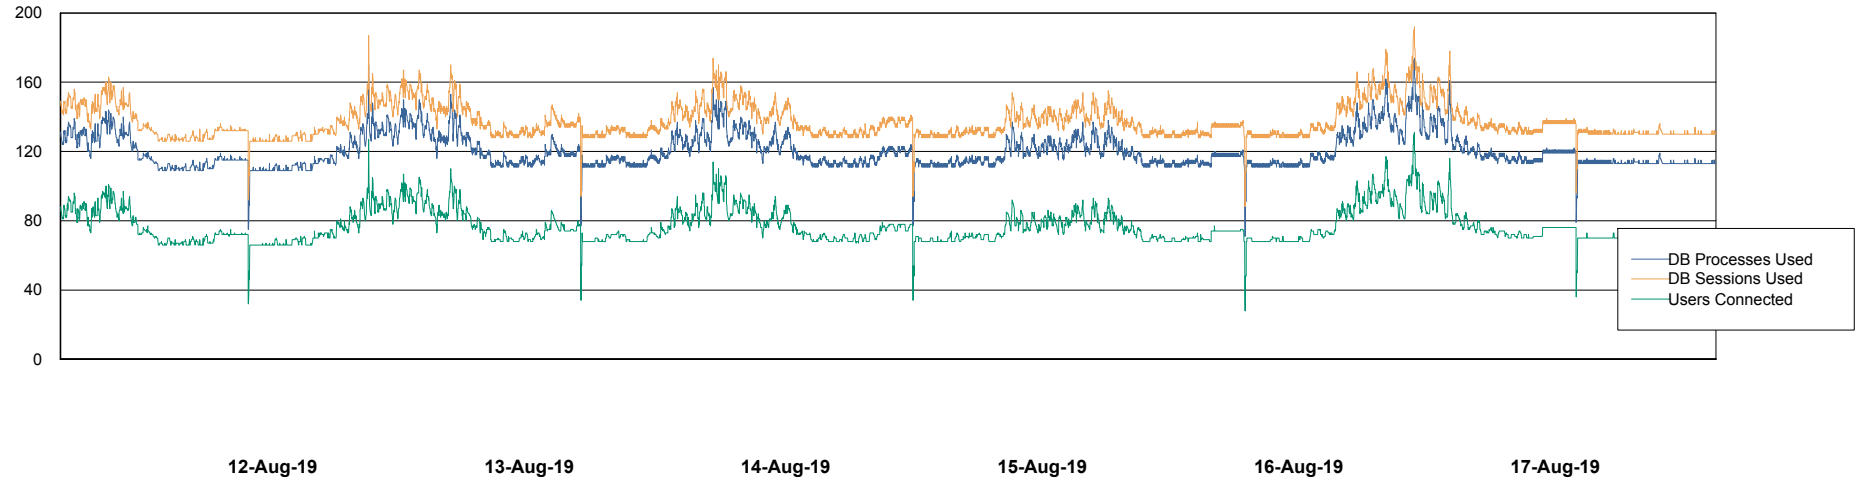

Weekly SLA Customer Report

Customer LSS_Prod (NO SLA)
Database ID 96

Database Performance LSS_ABSCH3_DB_LIODA3

Weekly SLA Customer Report

Customer LSS_Prod (NO SLA)
Database ID 96

Database Performance LSS_ABSEE_DB_LIODA5