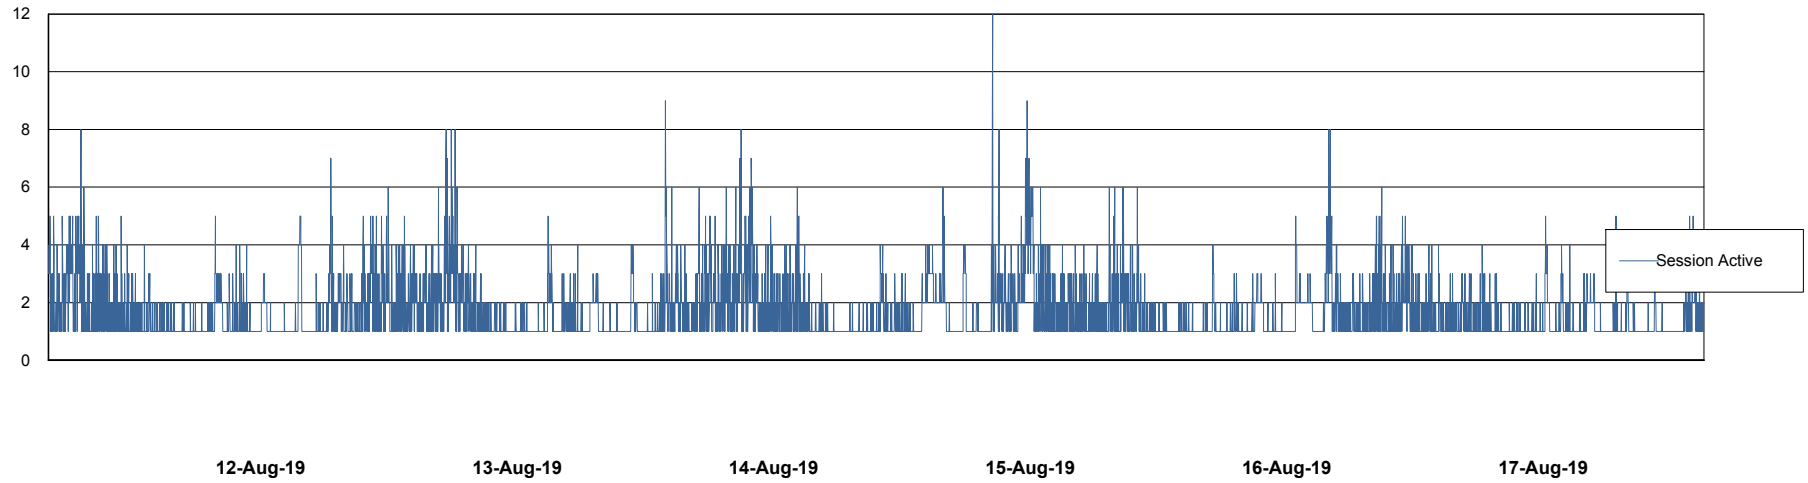

Database Performance LLGDB_Production