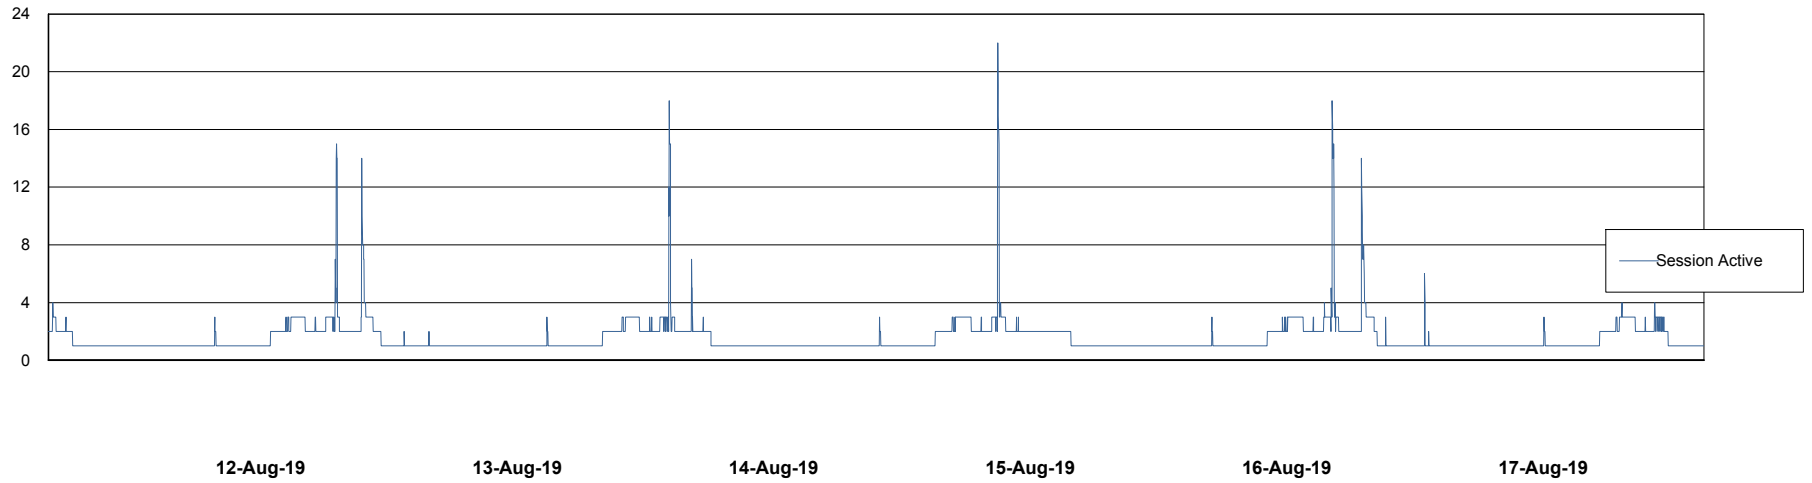

Database Performance LLGDBBI_Production