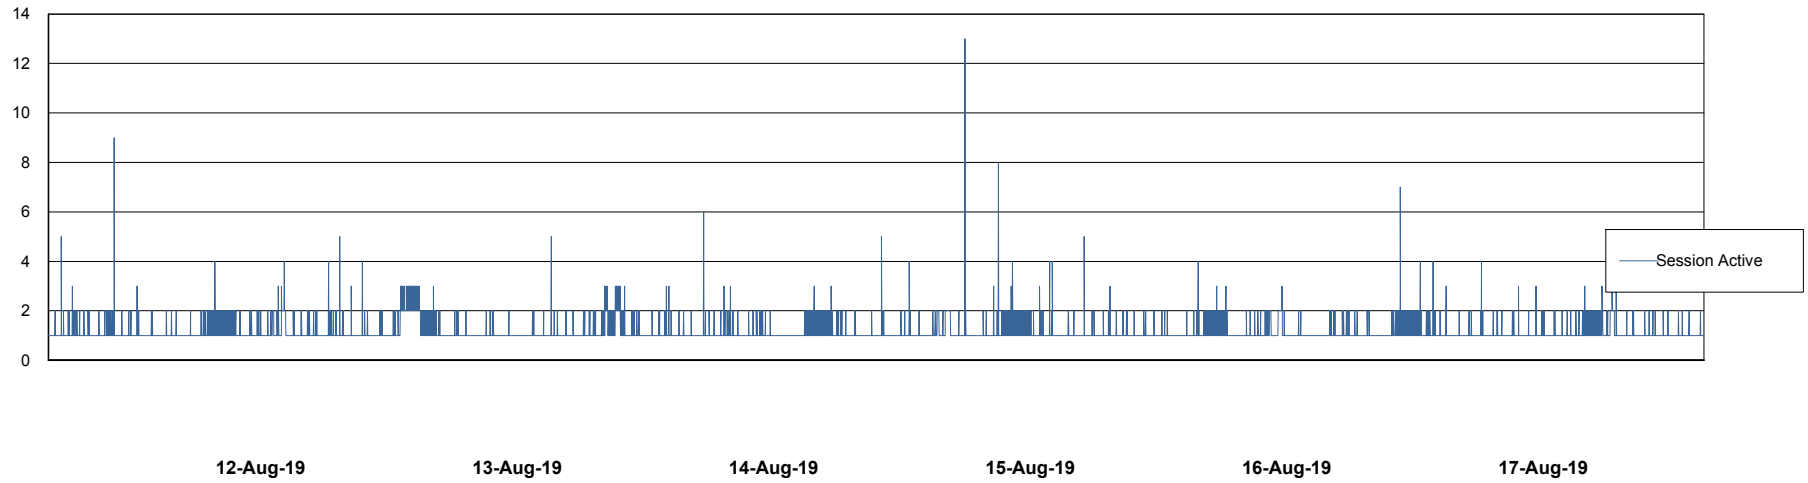

Weekly SLA Customer Report

Customer LLG_Production
Database ID 53

Database Performance LLGDB_Production

Weekly SLA Customer Report

Customer LLG_Production
Database ID 53

Database Performance LLGDB_Standby

Weekly SLA Customer Report