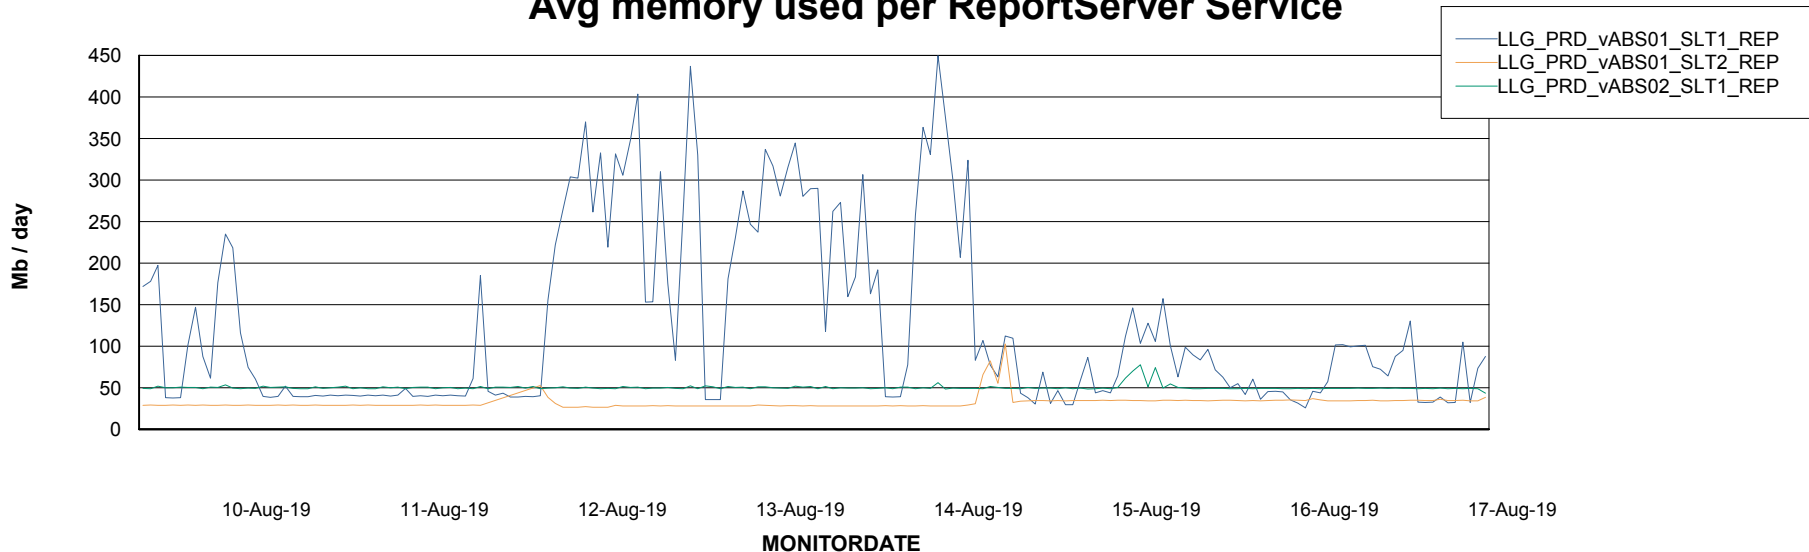

ABSSolute Application ReportServer Services

Avg memory used per ReportServer Service