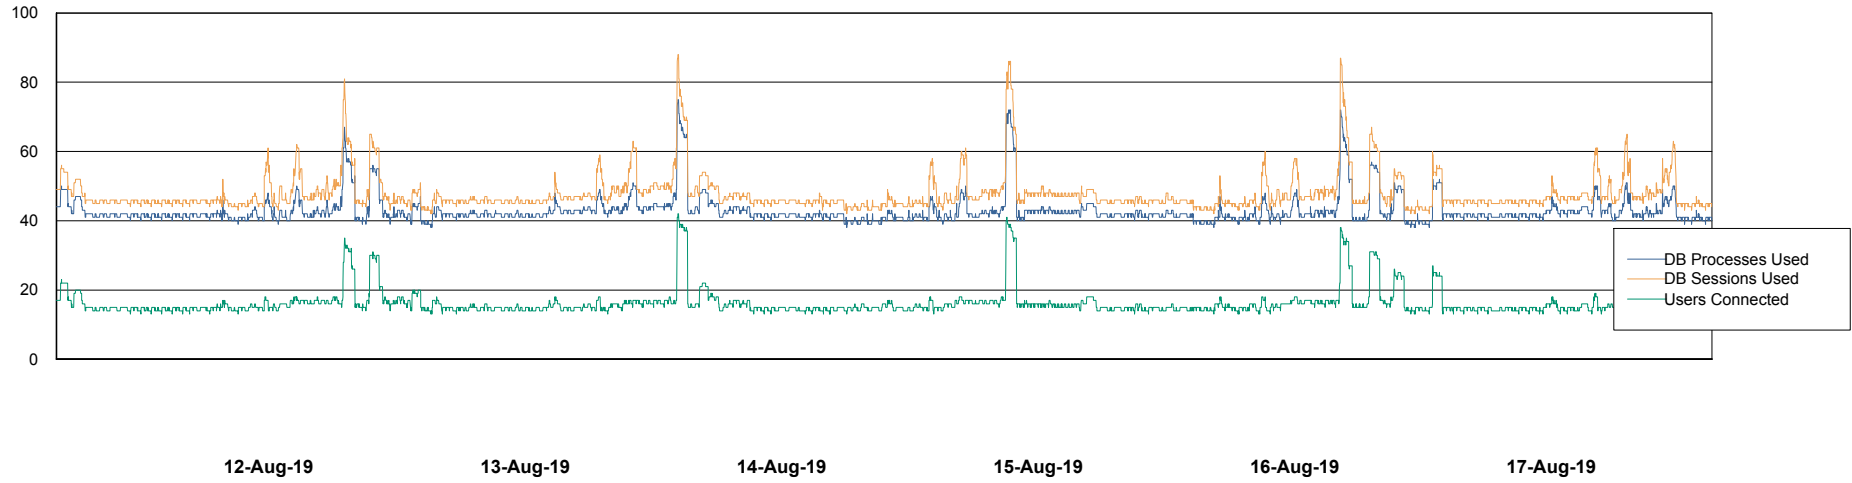

Database Performance LLGDBBI_Production