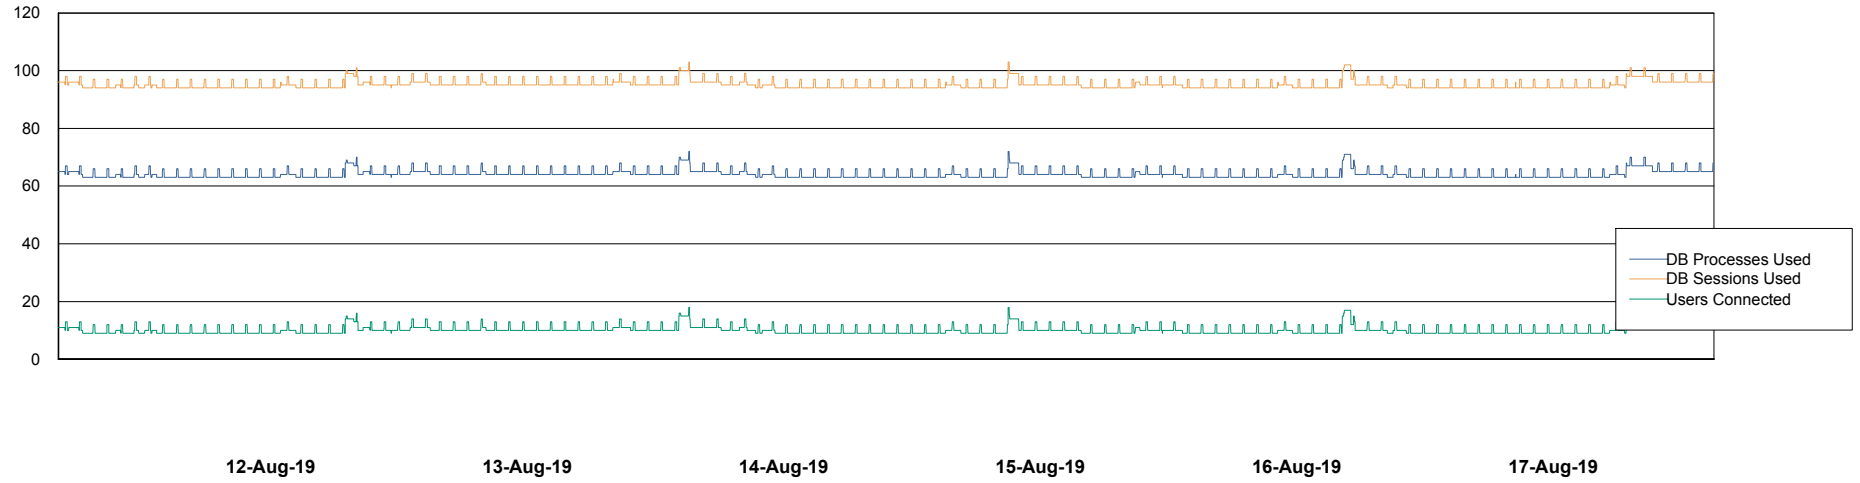

Weekly SLA Customer Report

Customer LLG_Production
Database ID 53

Database Performance LLGDB_Production

Weekly SLA Customer Report

Customer LLG_Production
Database ID 53

Database Performance LLGDB_Standby

Weekly SLA Customer Report