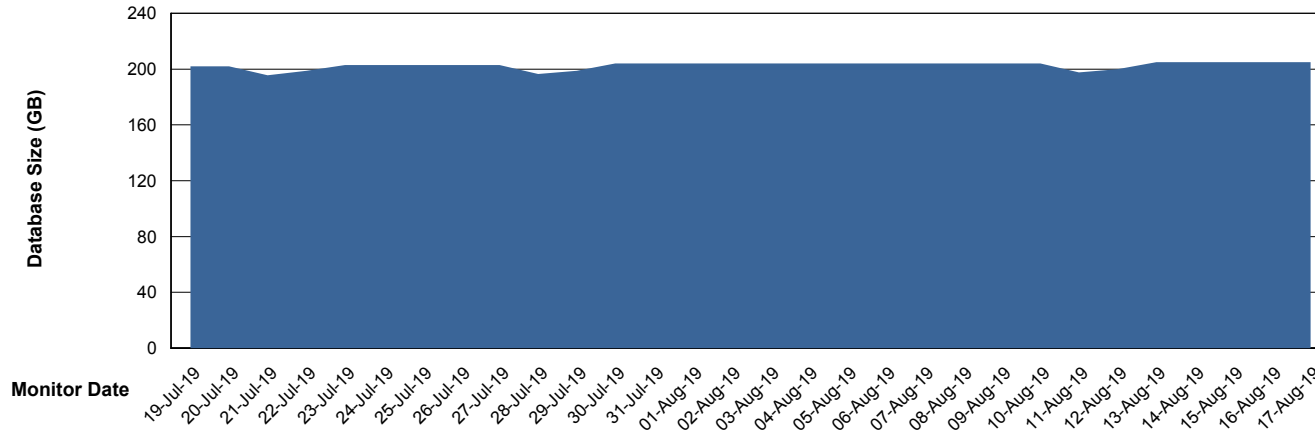

Customer LLG_Production
Database ID 53

Database Performance LLGDBBI_Production

Weekly SLA Customer Report

Customer LLG_Production
 Database ID 53

DATABASE SIZE LLGDB_Production

Database growth over last month