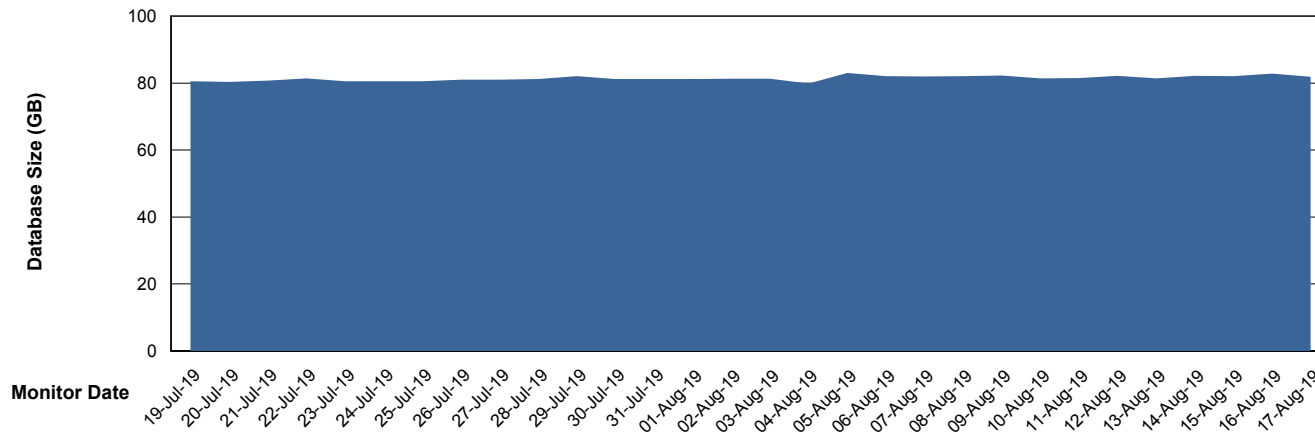

DATABASE SIZE LLGDBBI_Production

Database growth over last month