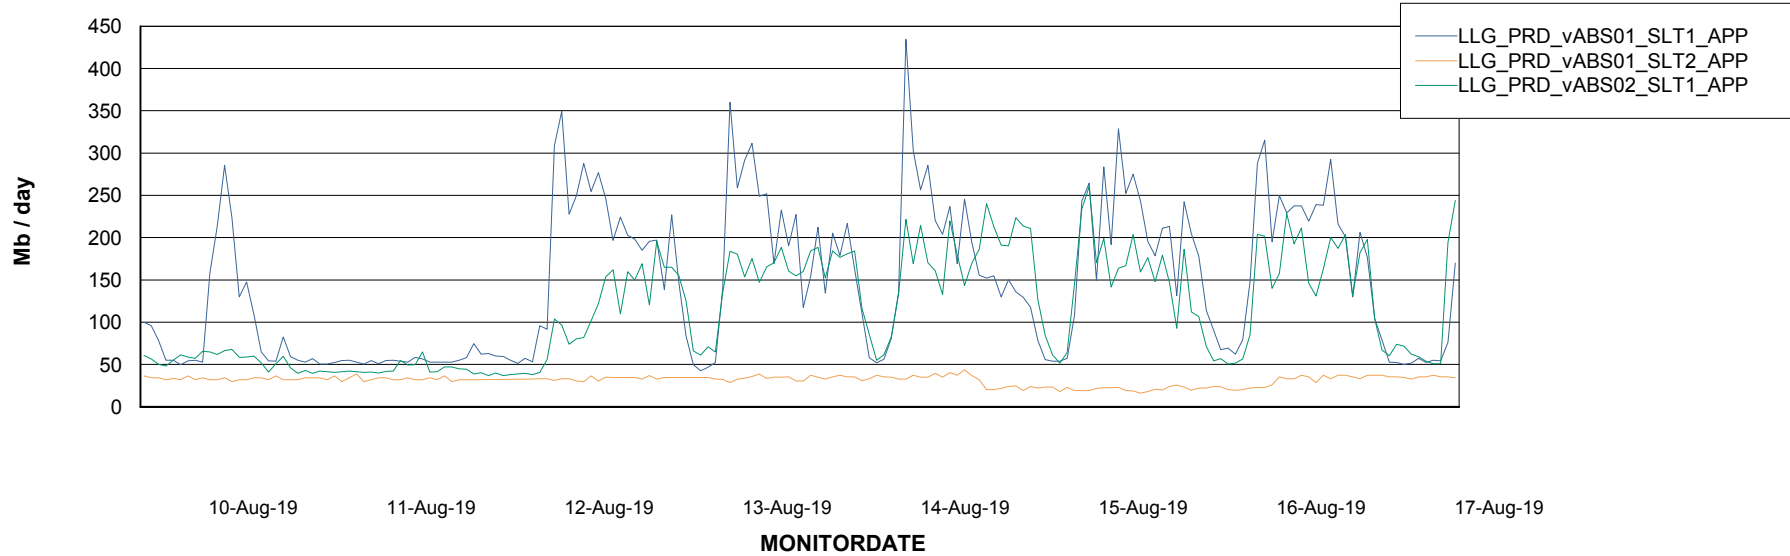

ABSolute Application Server Services

Avg memory used per ABS Server Service