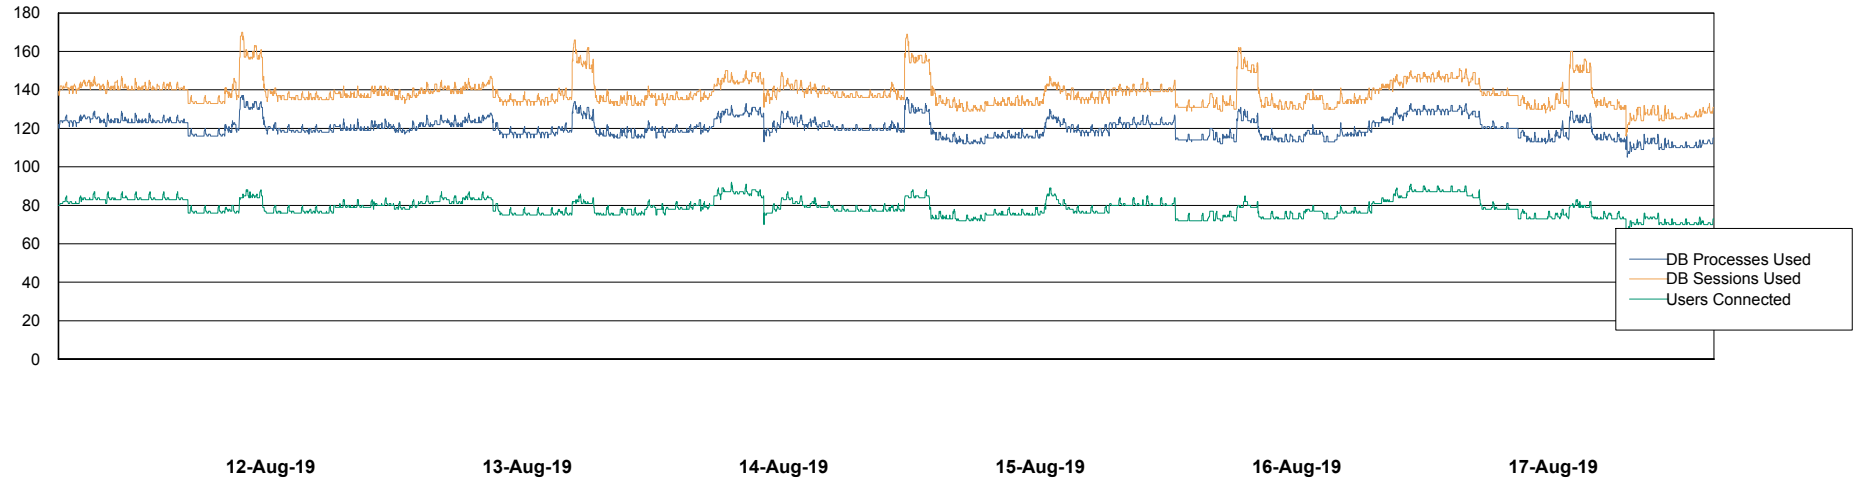

Database Performance LLGDB_Production