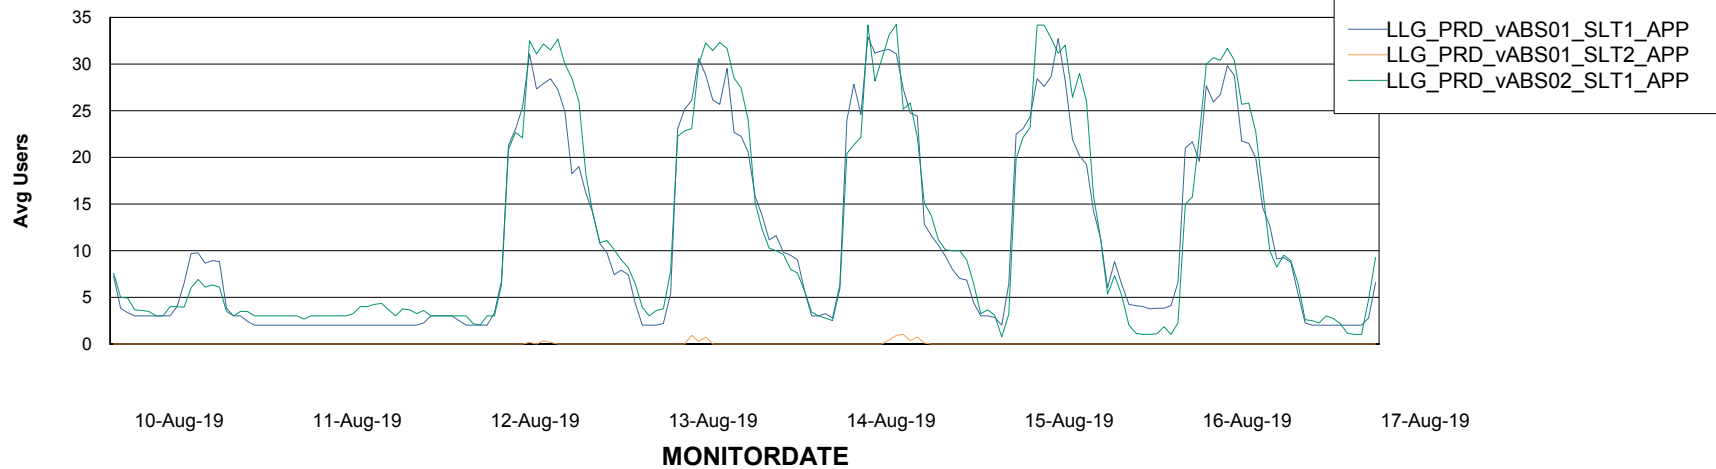

Weekly SLA Customer Report

Customer LLG_Production
Database ID 53

ABSolute Application Server Services

Avg memory used per ABS Server Service

Avg users per day per ABS server

Weekly SLA Customer Report

Customer LLG_Production
Database ID 53