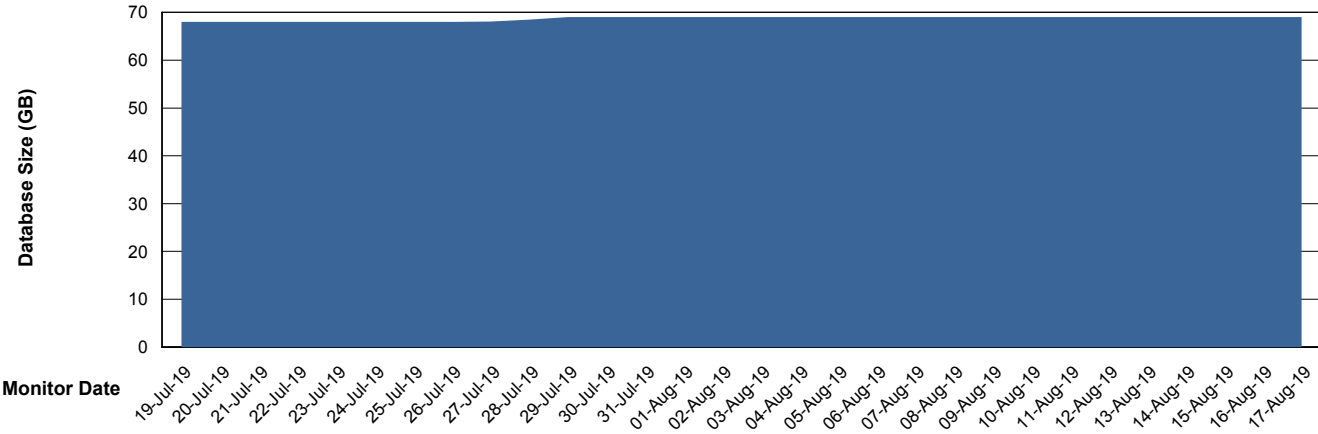

DATABASE SIZE KLADB_Production

Database growth over last month