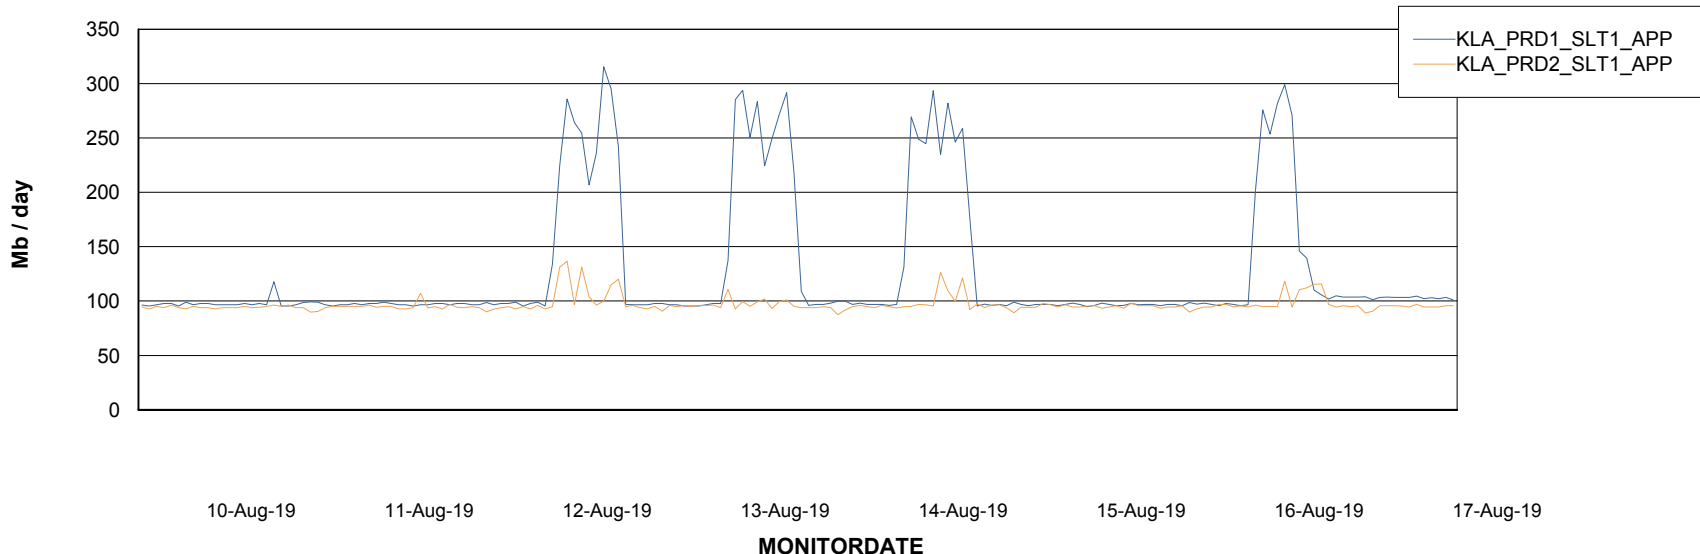

ABSSolute Application Server Services

Avg memory used per ABS Server Service