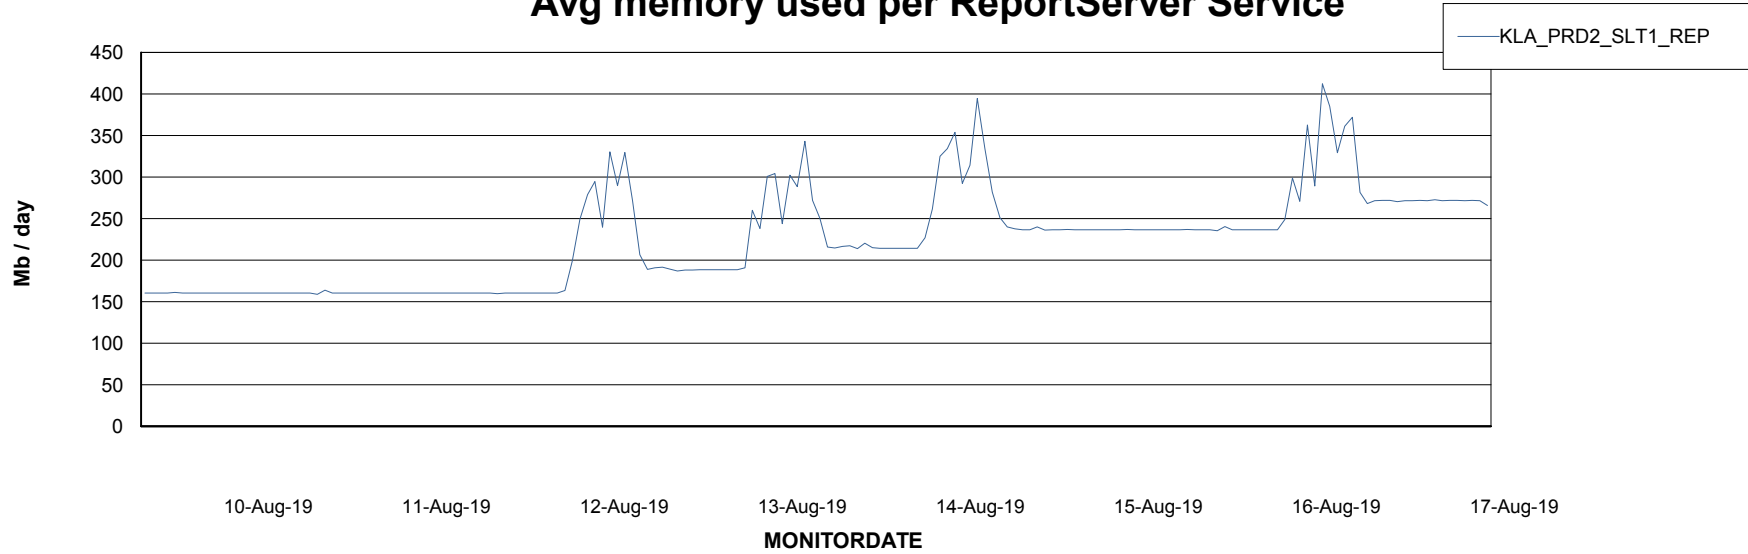

ABSSolute Application ReportServer Services

Avg memory used per ReportServer Service