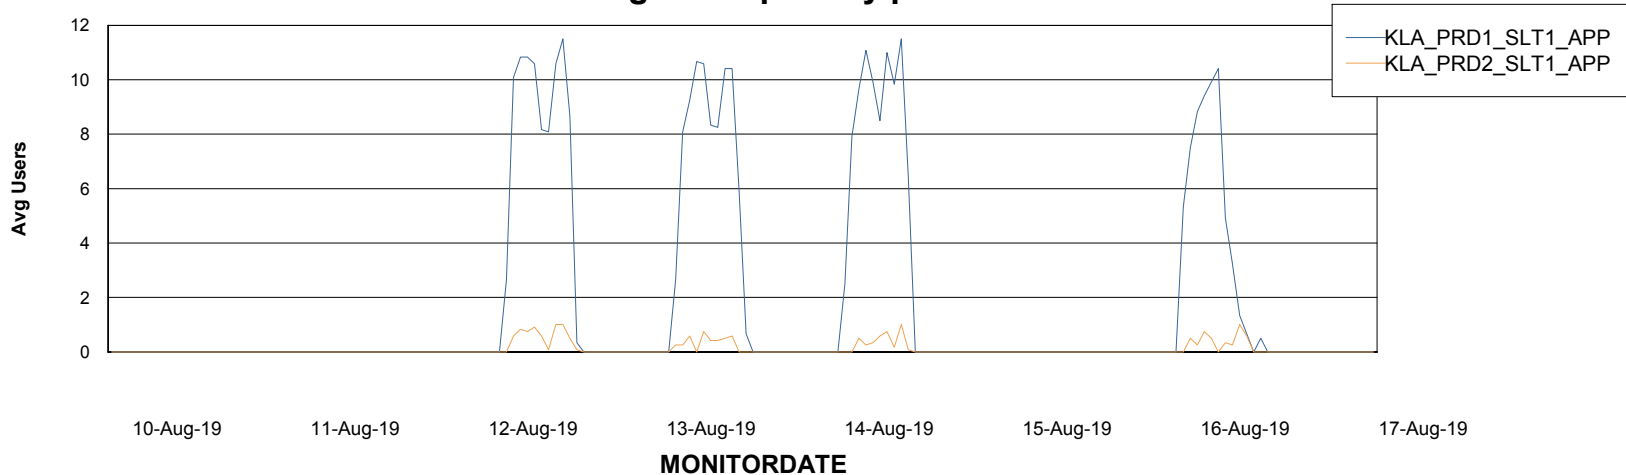

Avg users per day per ABS server