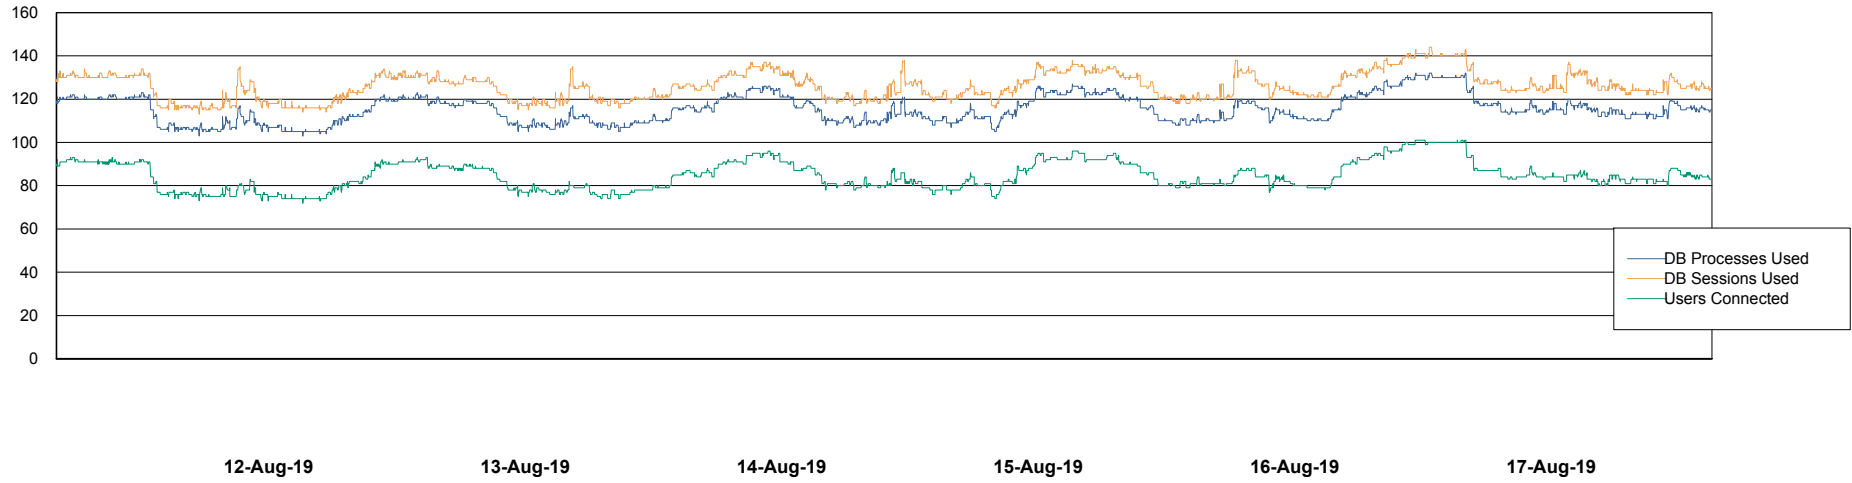

Database Performance FISDB_Production