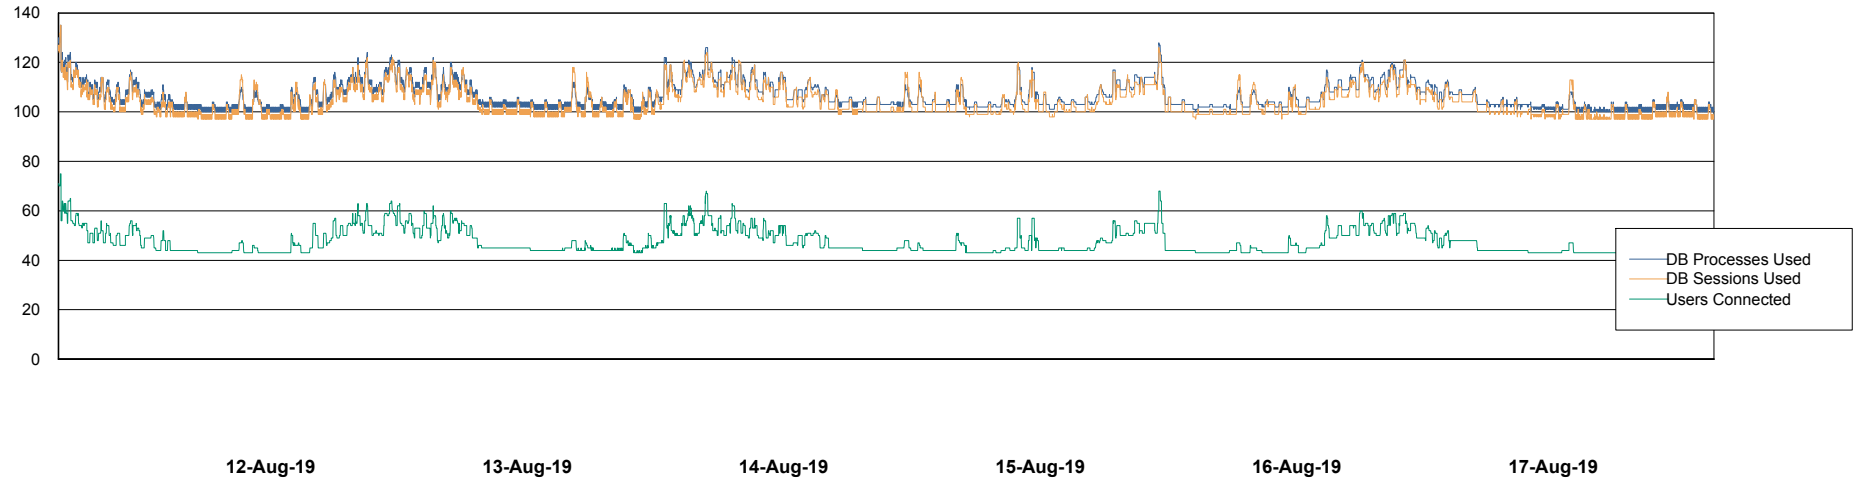

Database Performance ELJDB_Production