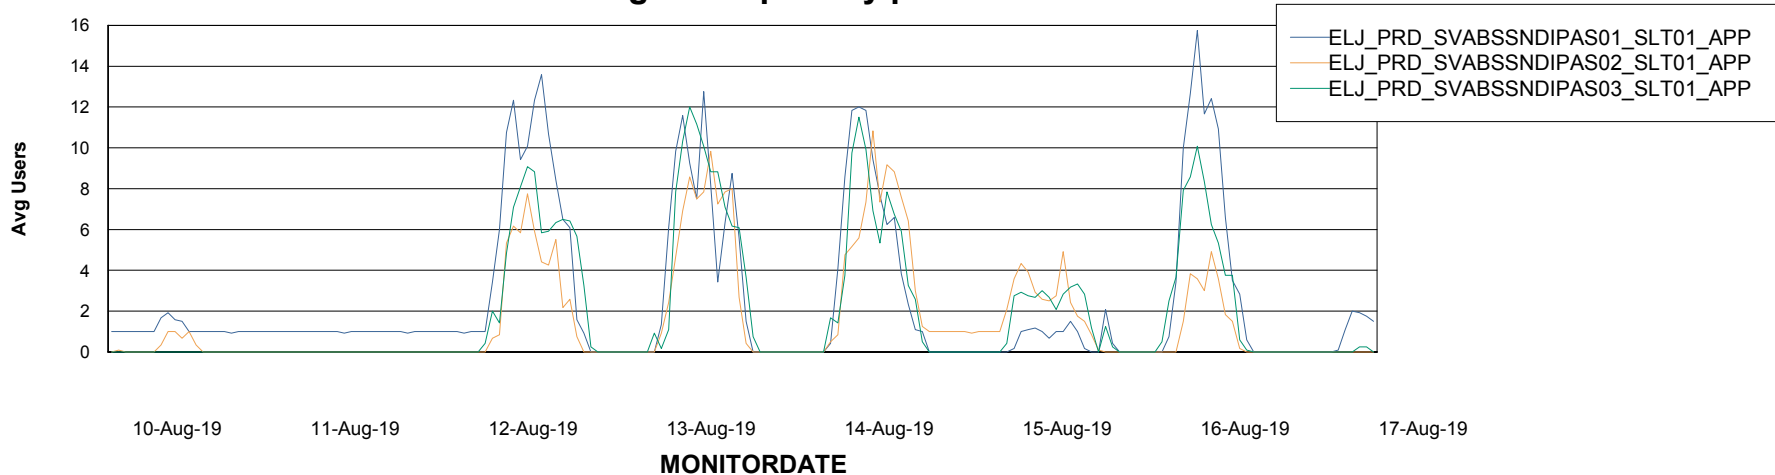

Weekly SLA Customer Report

Customer ELJ Production
Database ID 72

ABSSolute Application Server Services

Avg memory used per ABS Server Service

Avg users per day per ABS server

Weekly SLA Customer Report

Customer ELJ Production
Database ID 72