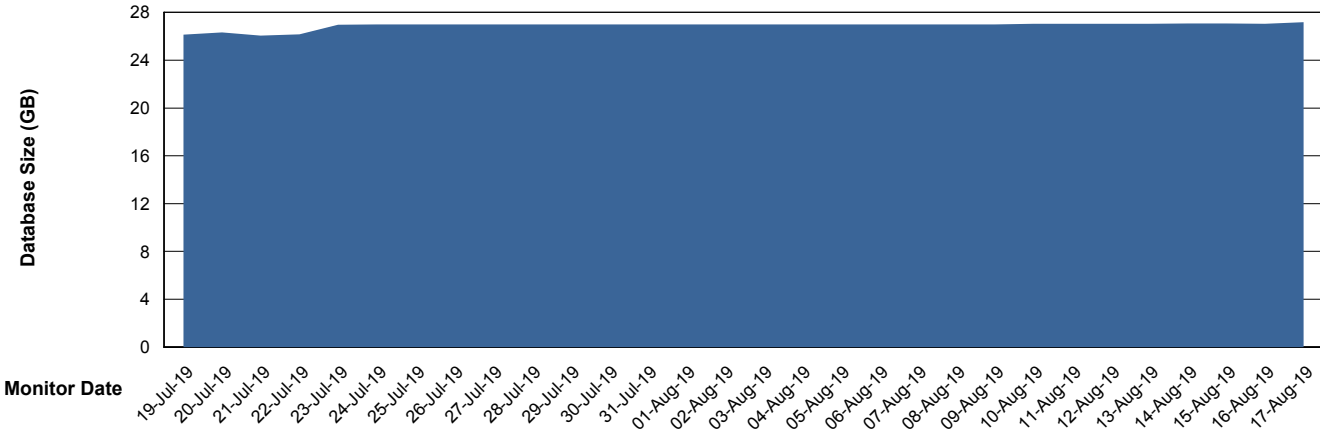

Weekly SLA Customer Report

Customer ELJ Production
Database ID 72

Database Performance ELJDB_Production

Weekly SLA Customer Report

Customer ELJ Production
Database ID 72

Database Performance ELJDB_Standby

Weekly SLA Customer Report

Customer ELJ Production
 Database ID 72

DATABASE SIZE ELJDB_Production

Database growth over last month

Database Tablespace ELJDB_Production

Date	Tablespace Name	Filesize (Gb)	Usedsize (Gb)	Percentage free
17-Aug-19	ABSDATA	28	23	18
	INDX	4	2	50
16-Aug-19	ABSDATA	28	23	18
	INDX	4	2	50
15-Aug-19	ABSDATA	28	23	18
	INDX	4	2	50
14-Aug-19	ABSDATA	28	23	18
	INDX	4	2	50
13-Aug-19	ABSDATA	28	23	18
	INDX	4	2	50
12-Aug-19	ABSDATA	28	23	18
	INDX	4	2	50
11-Aug-19	ABSDATA	28	23	18
	INDX	4	2	50