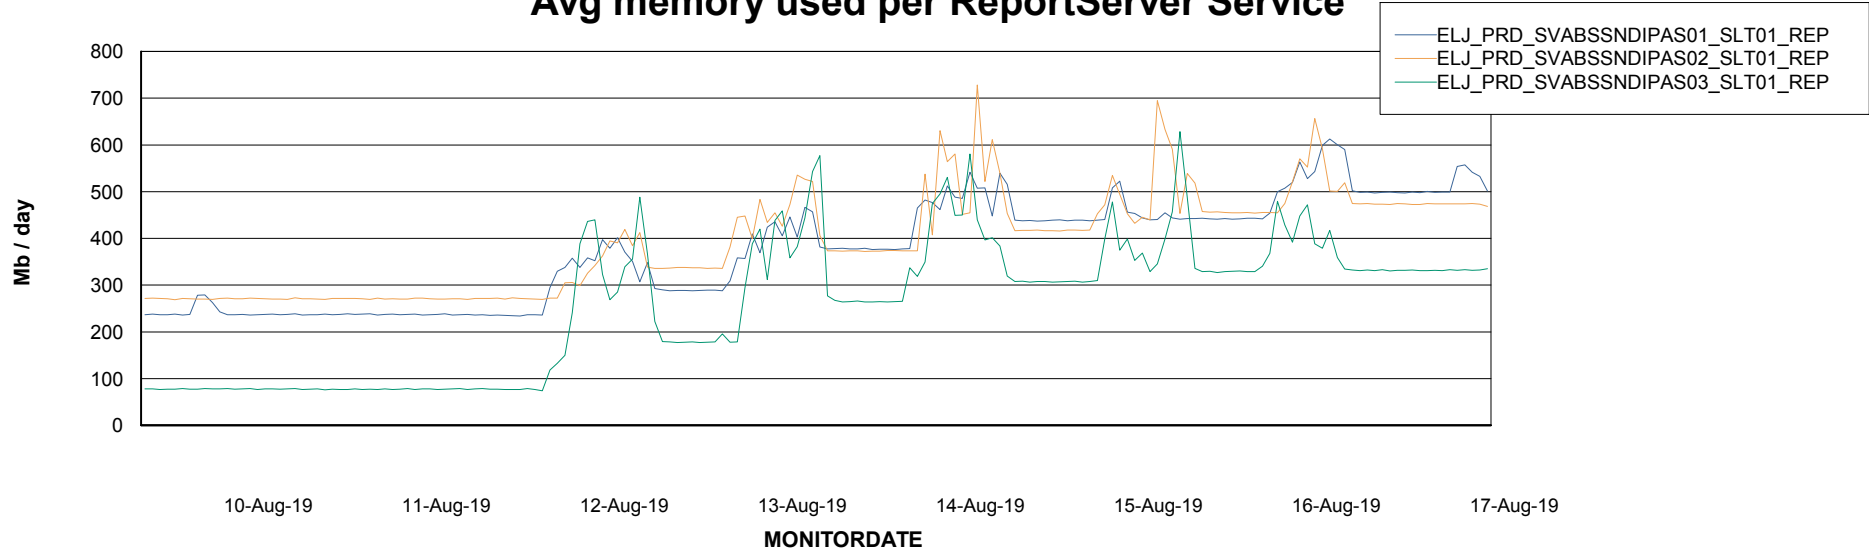

ABSSolute Application ReportServer Services

Avg memory used per ReportServer Service