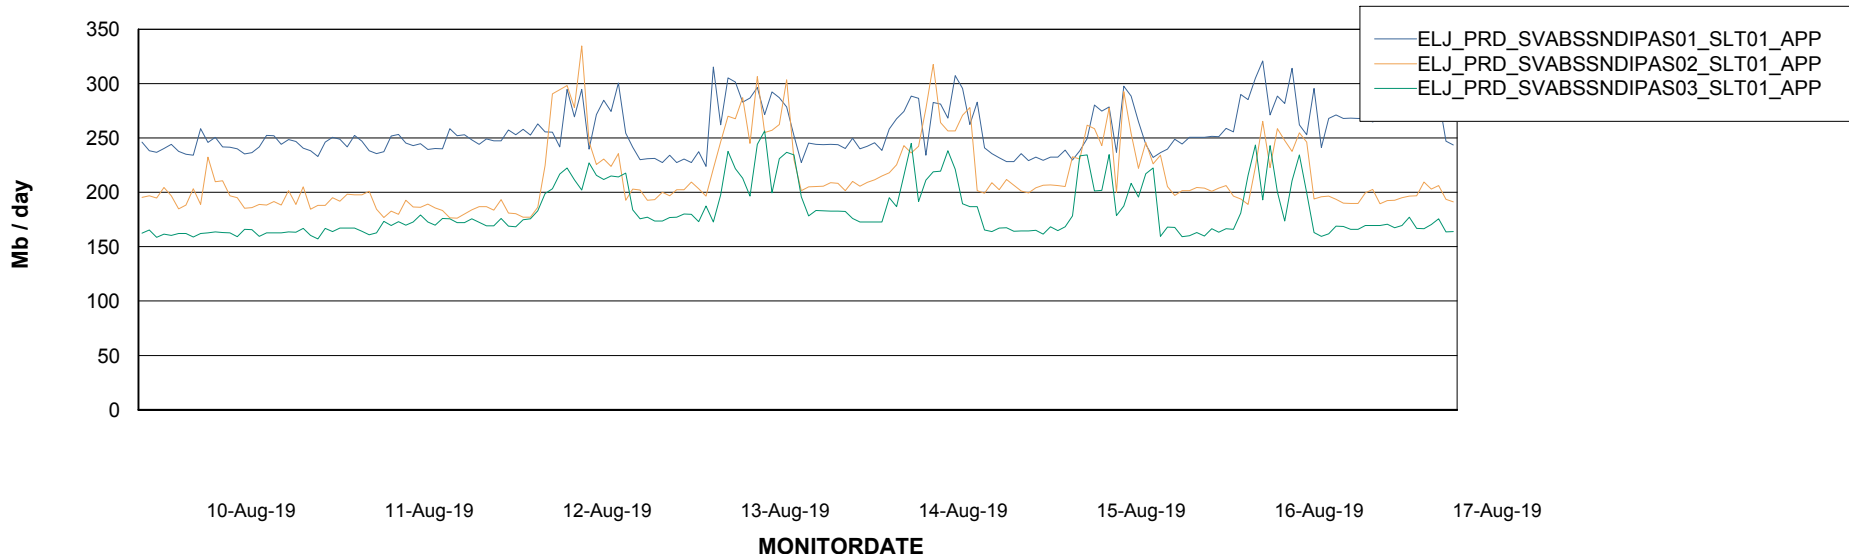

Customer ELJ Production
 Database ID 72

DATABASE SIZE ELJDB_Production

Database growth over last month

Database Tablespace ELJDB_Production

Date	Tablespace Name	Filesize (Gb)	Usedsize (Gb)	Percentage free
17-Aug-19	ABSDATA	28	23	18
	INDX	4	2	50
16-Aug-19	ABSDATA	28	23	18
	INDX	4	2	50
15-Aug-19	ABSDATA	28	23	18
	INDX	4	2	50
14-Aug-19	ABSDATA	28	23	18
	INDX	4	2	50
13-Aug-19	ABSDATA	28	23	18
	INDX	4	2	50
12-Aug-19	ABSDATA	28	23	18
	INDX	4	2	50
11-Aug-19	ABSDATA	28	23	18
	INDX	4	2	50

Weekly SLA Customer Report

Customer ELJ Production
Database ID 72

ABSSolute Application Server Services

Avg memory used per ABS Server Service

Avg users per day per ABS server

Weekly SLA Customer Report

Customer ELJ Production
Database ID 72