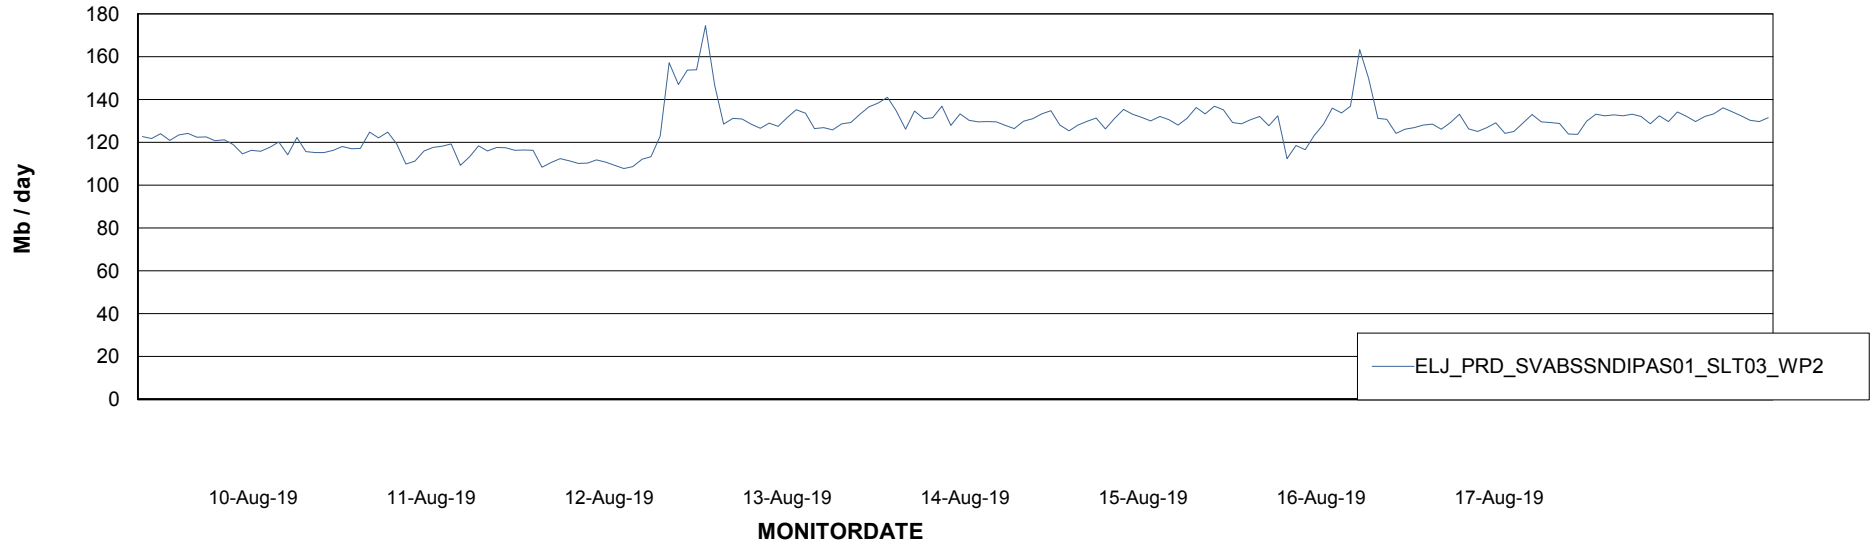

ABSSolute Application ReportServer Services

Avg memory used per ReportServer Service

Weekly SLA Customer Report

Customer ELJ Production
Database ID 72

ABSSolute Web Component Services

Avg memory used per ABS Web component