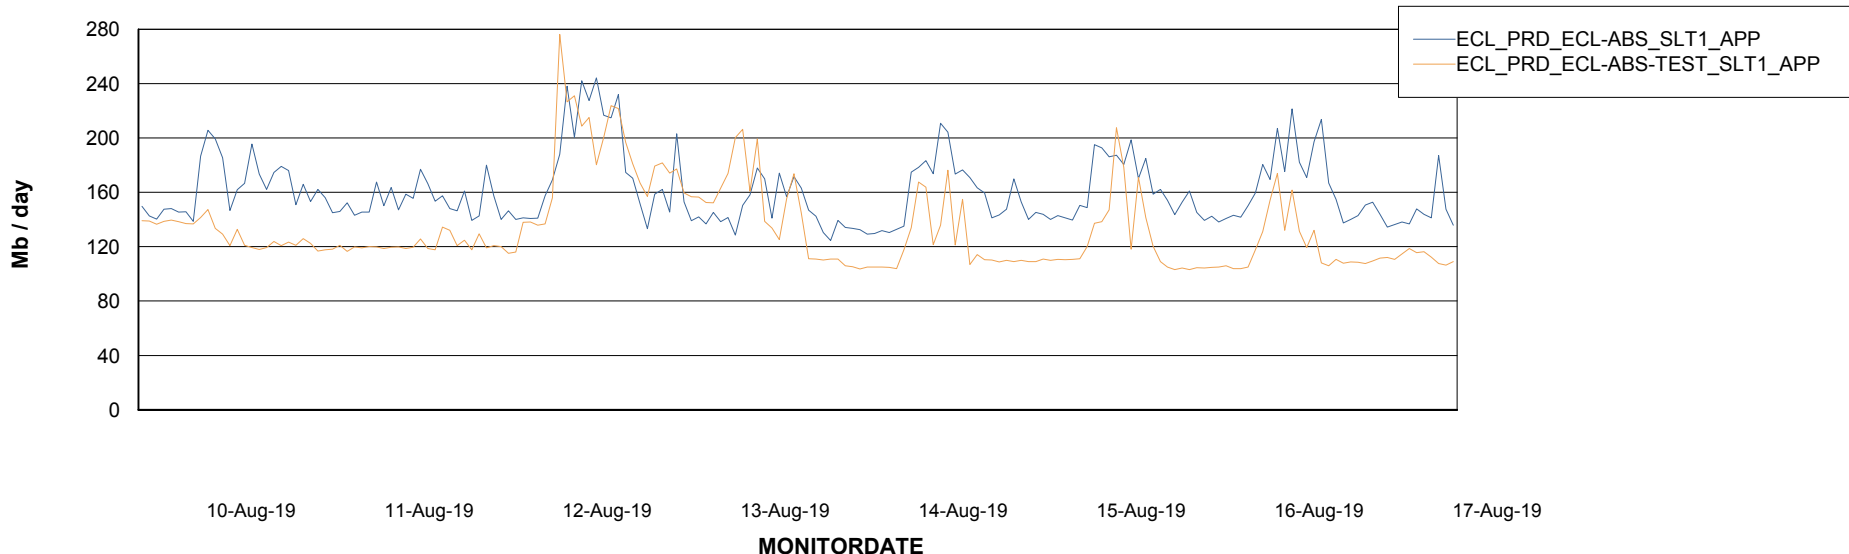

ABSSolute Application Server Services

Avg memory used per ABS Server Service