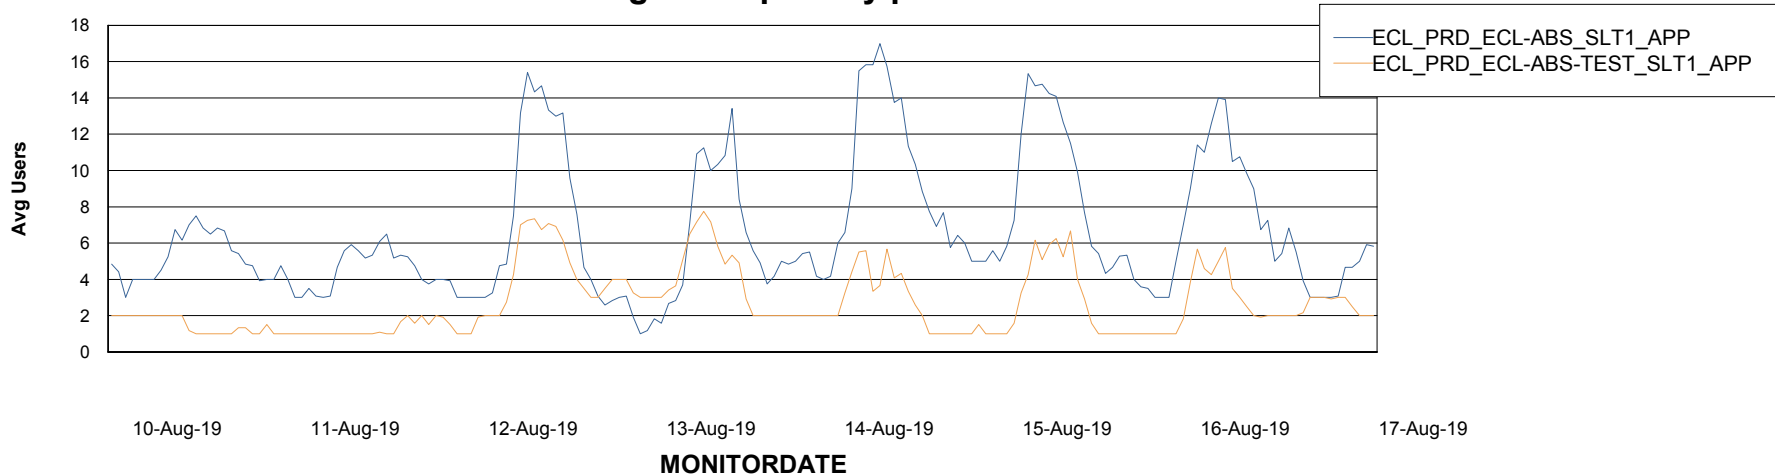

Avg users per day per ABS server