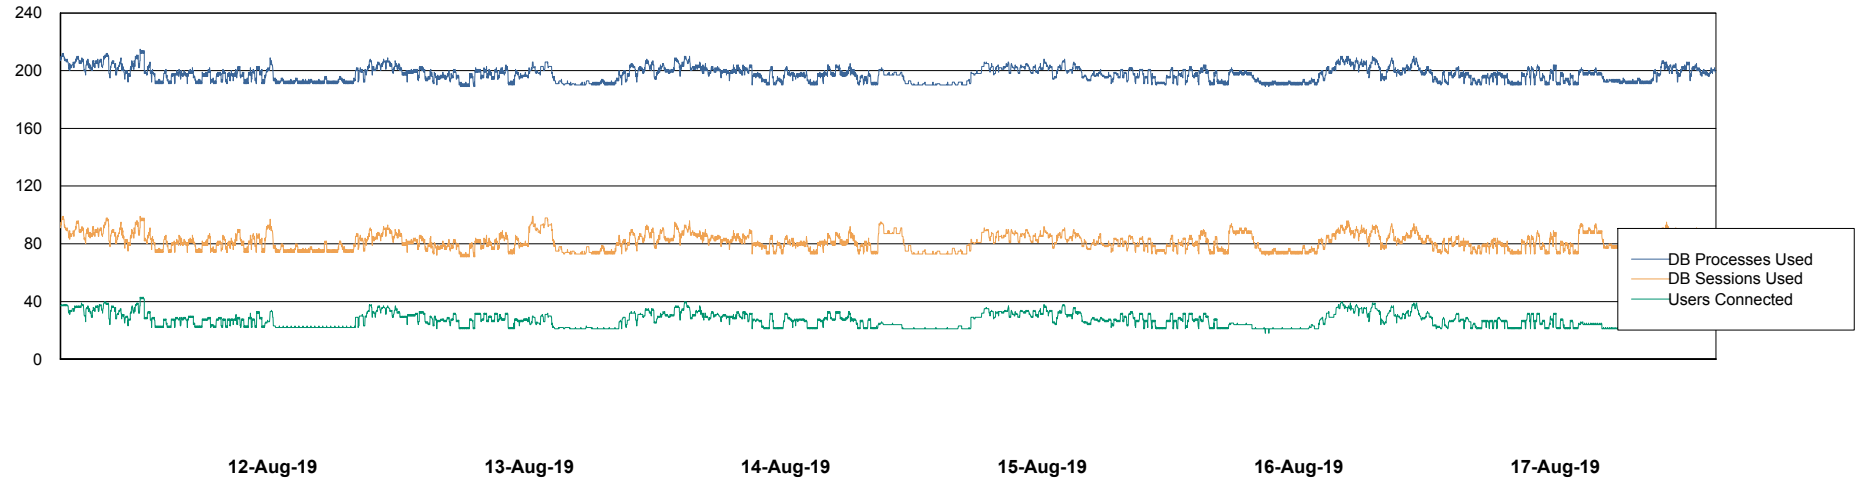

Database Performance ECLDB_Production