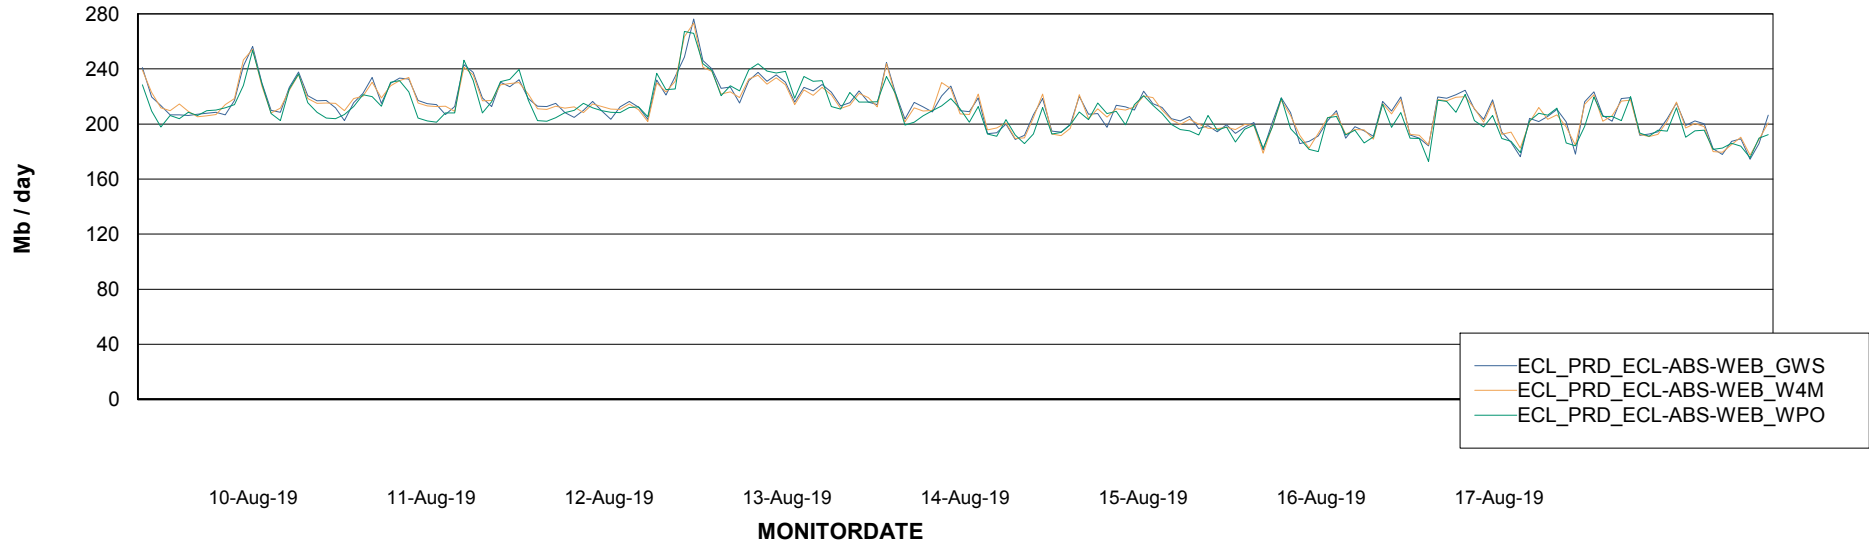

ABSSolute Web Component Services

Avg memory used per ABS Web component