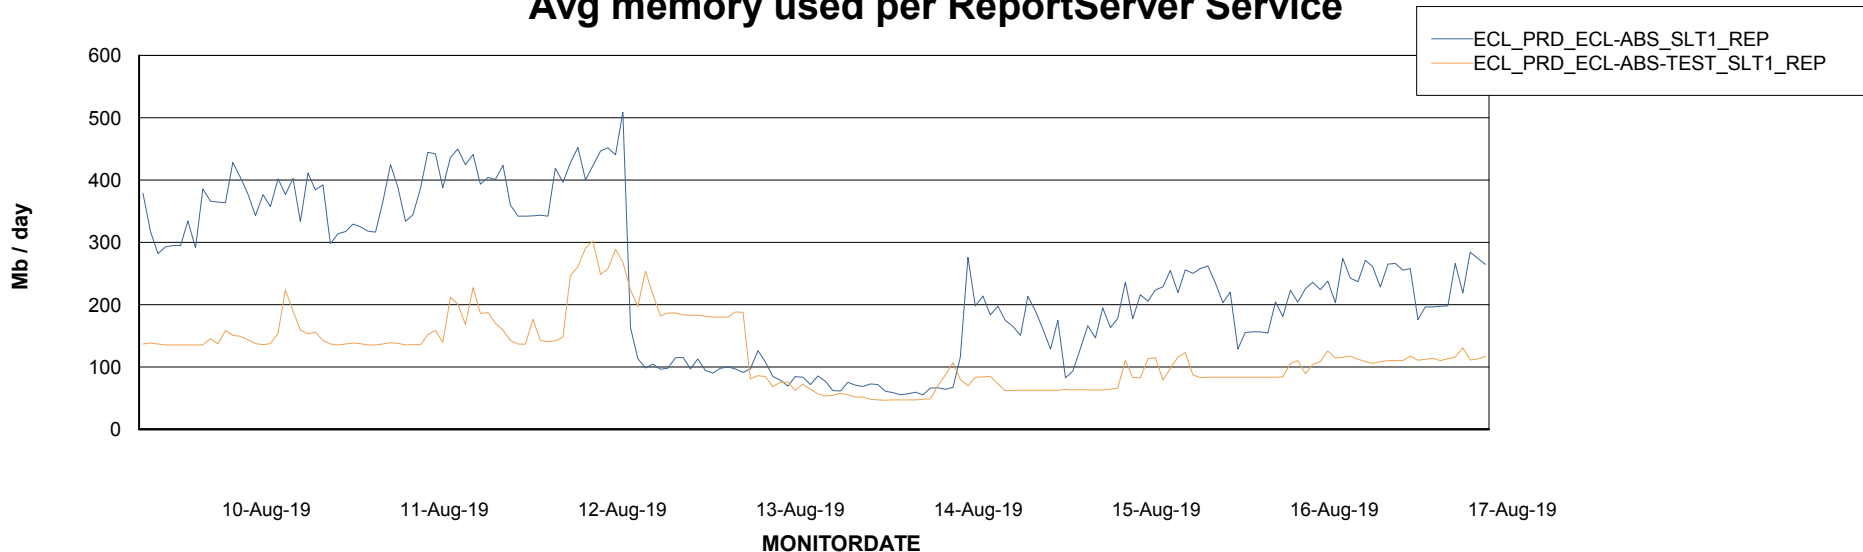

ABSSolute Application ReportServer Services

Avg memory used per ReportServer Service