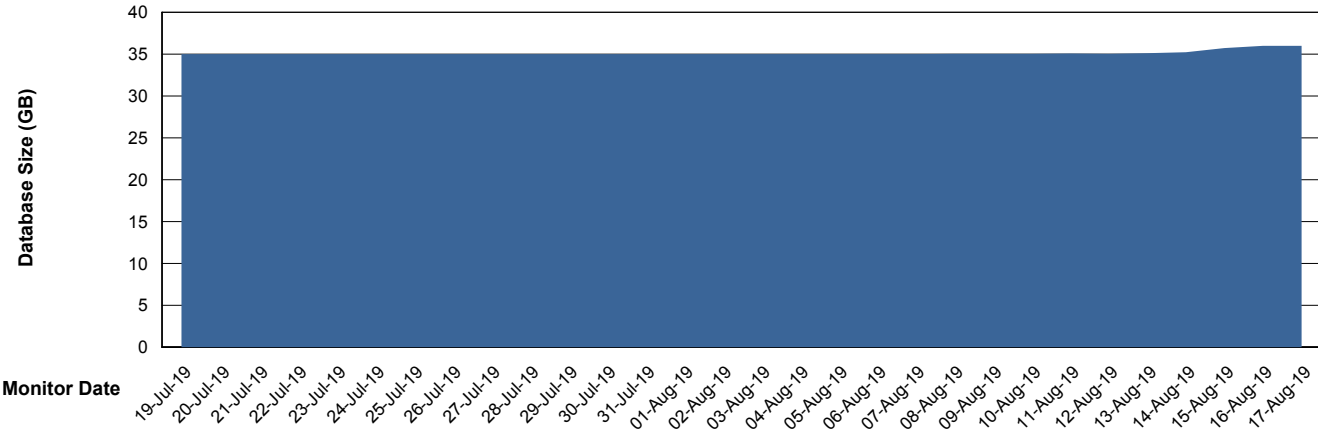

Database growth over last month

Database Tablespace ECLDB_Production

Date	Tablespace Name	Filesize (Gb)	Usedsize (Gb)	Percentage free
17-Aug-19	ABSDATA	40	32	20
	INDX	8	1	88
16-Aug-19	ABSDATA	40	32	20
	INDX	8	1	88
15-Aug-19	ABSDATA	40	32	20
	INDX	8	1	88
14-Aug-19	ABSDATA	40	32	20
	INDX	8	1	88
13-Aug-19	ABSDATA	40	32	20
	INDX	8	1	88
12-Aug-19	ABSDATA	40	32	20
	INDX	8	1	88
11-Aug-19	ABSDATA	40	32	20
	INDX	8	1	88