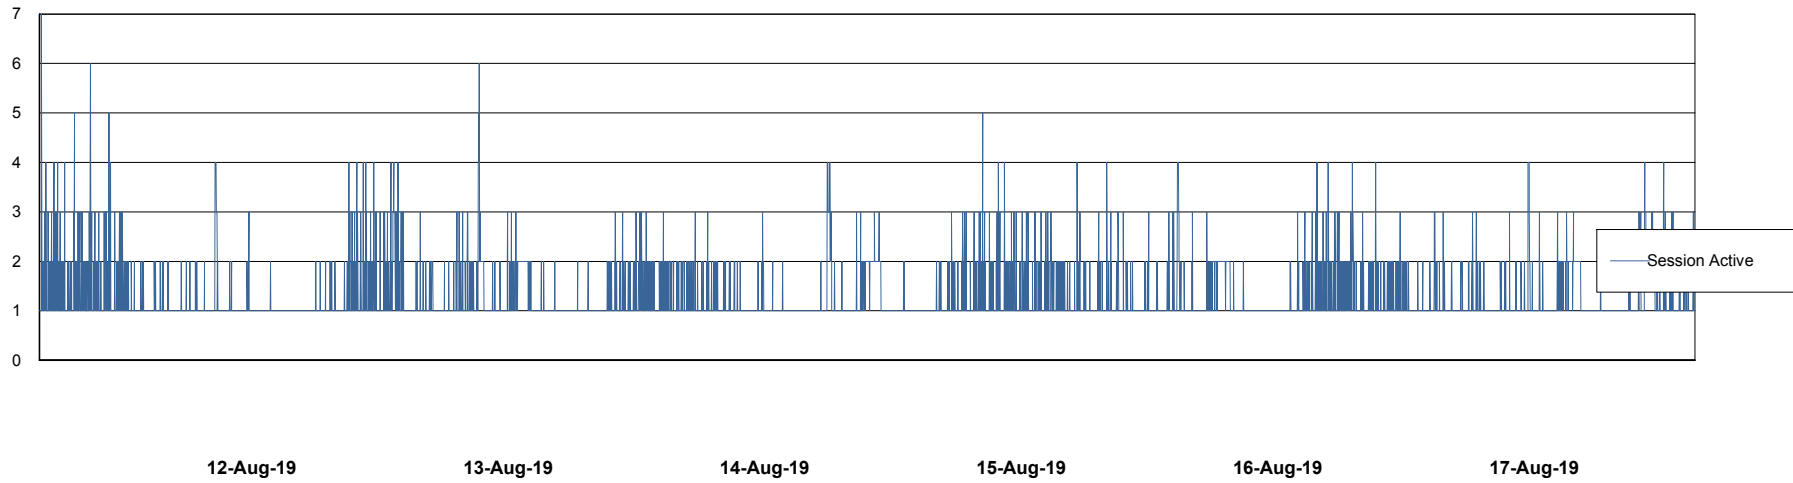

Database Performance ECLDB_Production