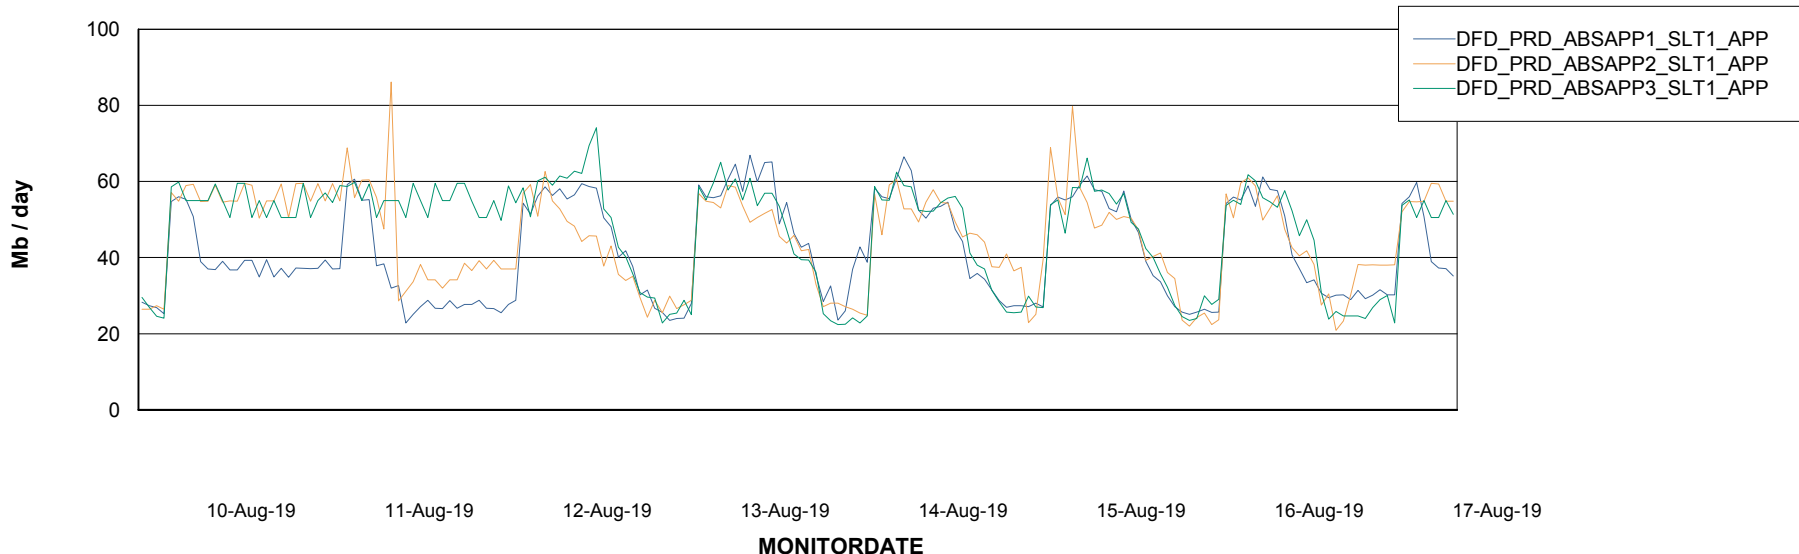

Standby Database Health DFD Production

Recovery lag for last 7 days

Weekly SLA Customer Report

Customer DFD Production
Database ID 39

ABSSolute Application Server Services

Avg memory used per ABS Server Service