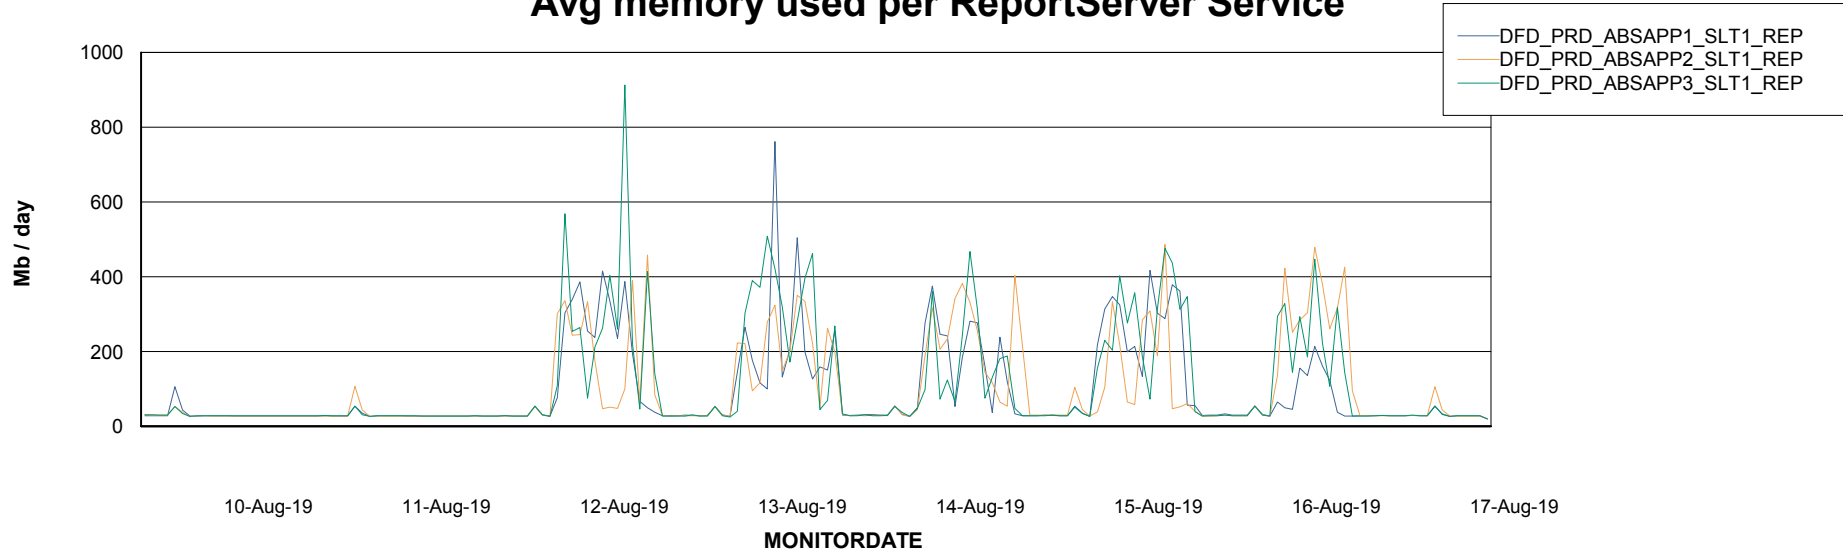

Avg users per day per ABS server

Weekly SLA Customer Report

Customer DFD Production
Database ID 39

ABSSolute Application ReportServer Services

Avg memory used per ReportServer Service

Disaster per ABS component