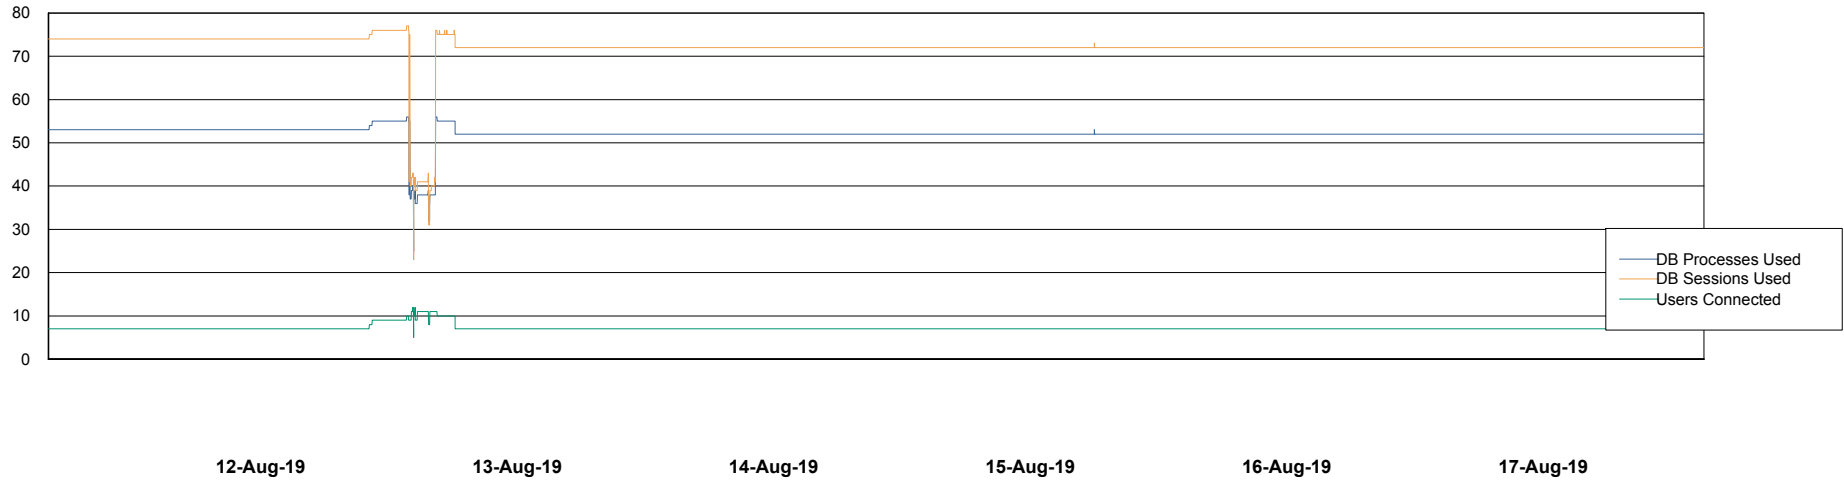

Weekly SLA Customer Report

Customer DFD Production
Database ID 39

Database Performance DFDDB_Production

Weekly SLA Customer Report

Customer DFD Production
Database ID 39

Database Performance DFDDDB_Standby