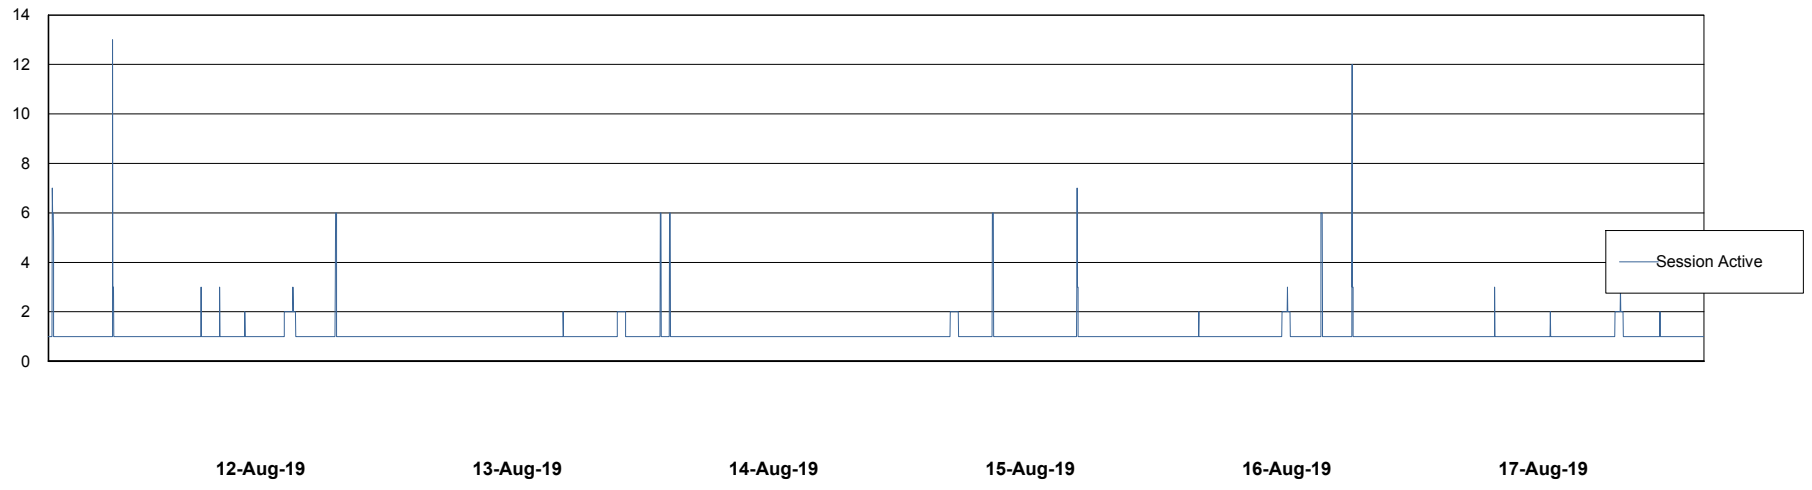

Weekly SLA Customer Report

Customer DFD Production
Database ID 39

Database Performance DFDDB_Production

Weekly SLA Customer Report

Customer DFD Production
Database ID 39

Database Performance DFDDDB_Standby

Weekly SLA Customer Report

Customer DFD Production
Database ID 39

Database Performance DFDDDBBI_Production

Weekly SLA Customer Report

Customer DFD Production
Database ID 39

DATABASE SIZE DFDDDB_Production

Database growth over last month