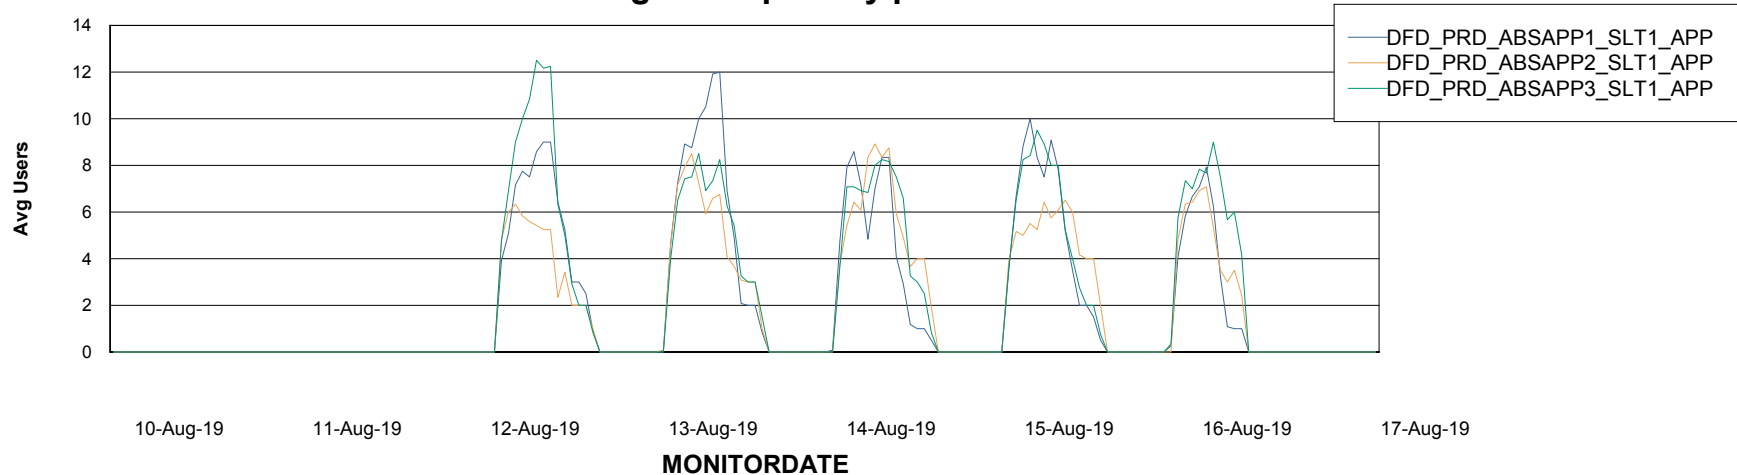

Avg users per day per ABS server