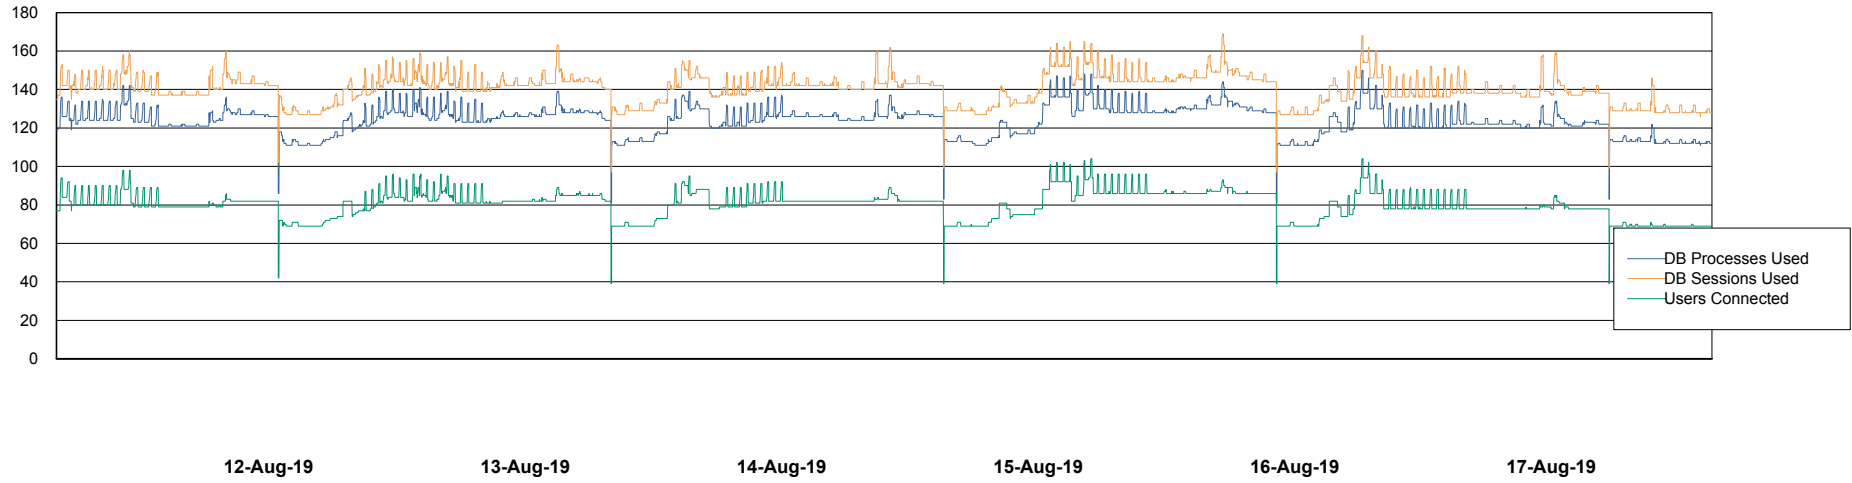

Harddisk Usage DFD_PRD_ORACLE2

	Free disk space on c: (%)	Total disk space on c: (Gb)	Free disk space on d: (%)	Total disk space on d: (Gb)	Free disk space on e: (%)	Total disk space on e: (Gb)	Free disk space on f: (%)	Total disk space on f: (Gb)
17-Aug-19	38	78	70	479	95	800	58	800
16-Aug-19	38	78	70	479	95	800	58	800
15-Aug-19	38	78	70	479	96	800	58	800
14-Aug-19	39	78	70	479	96	800	58	800
13-Aug-19	39	78	70	479	62	800	60	800
12-Aug-19	39	78	70	479	47	800	61	800
11-Aug-19	39	78	70	479	48	800	61	800

Weekly SLA Customer Report

Customer DFD Production
Database ID 39

Database Performance DFDDB_Production

Weekly SLA Customer Report

Customer DFD Production
Database ID 39

Database Performance DFDDDB_Standby