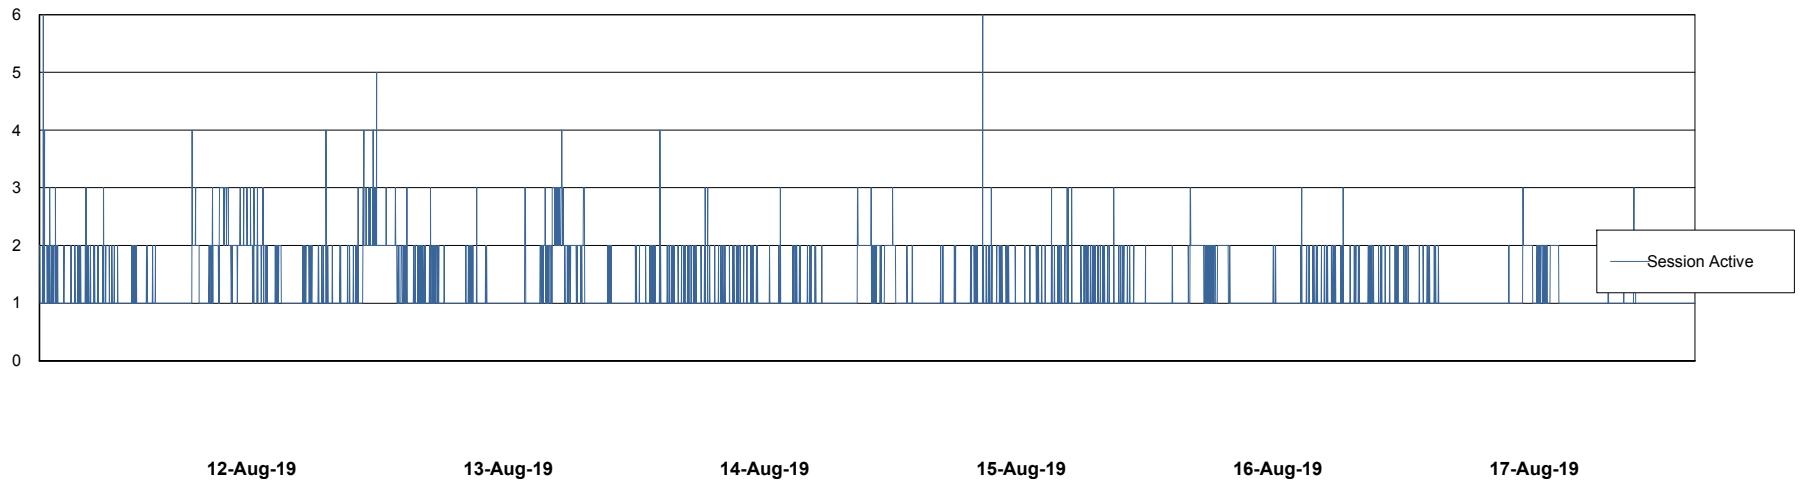

Database Performance DFDDB_Production