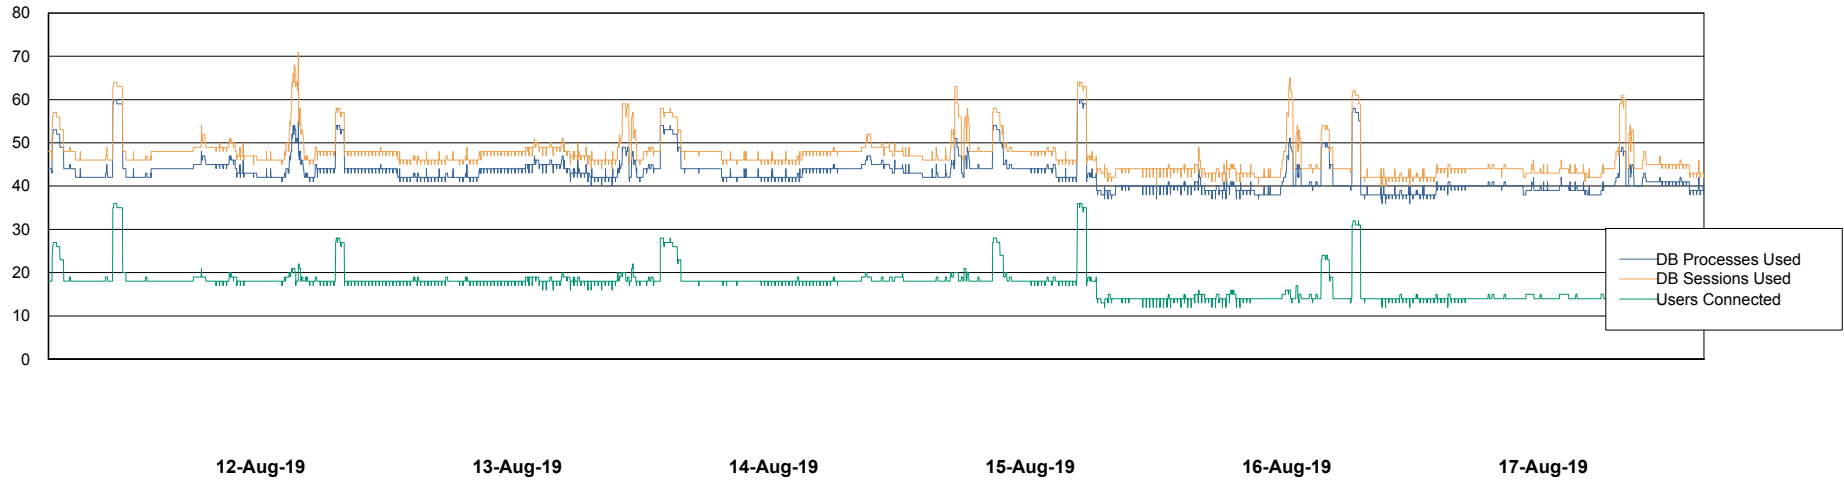

Database Performance DFDDDBBI_Production