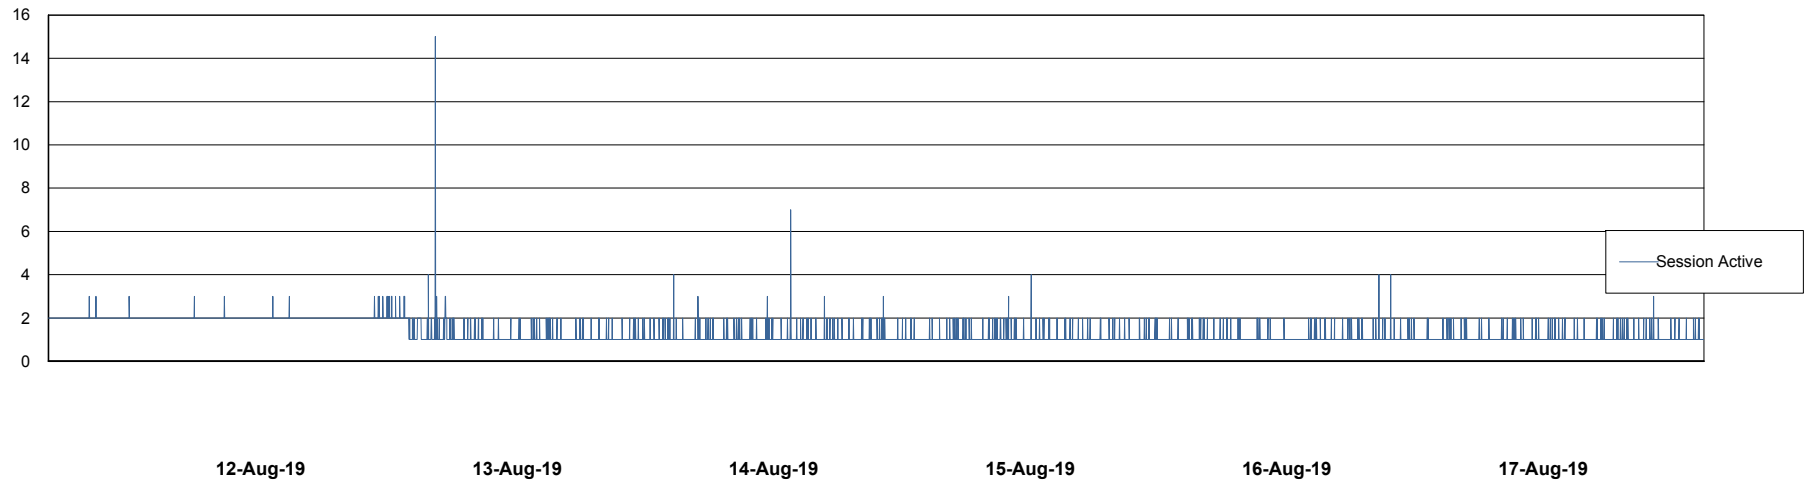

Weekly SLA Customer Report

Customer DFD Production
Database ID 39

Database Performance DFDDB_Production

Weekly SLA Customer Report

Customer DFD Production
Database ID 39

Database Performance DFDDDB_Standby

Weekly SLA Customer Report

Customer DFD Production
Database ID 39

Database Performance DFDDDBBI_Production

Weekly SLA Customer Report

Customer DFD Production
Database ID 39

DATABASE SIZE DFDDDB_Production

Database growth over last month