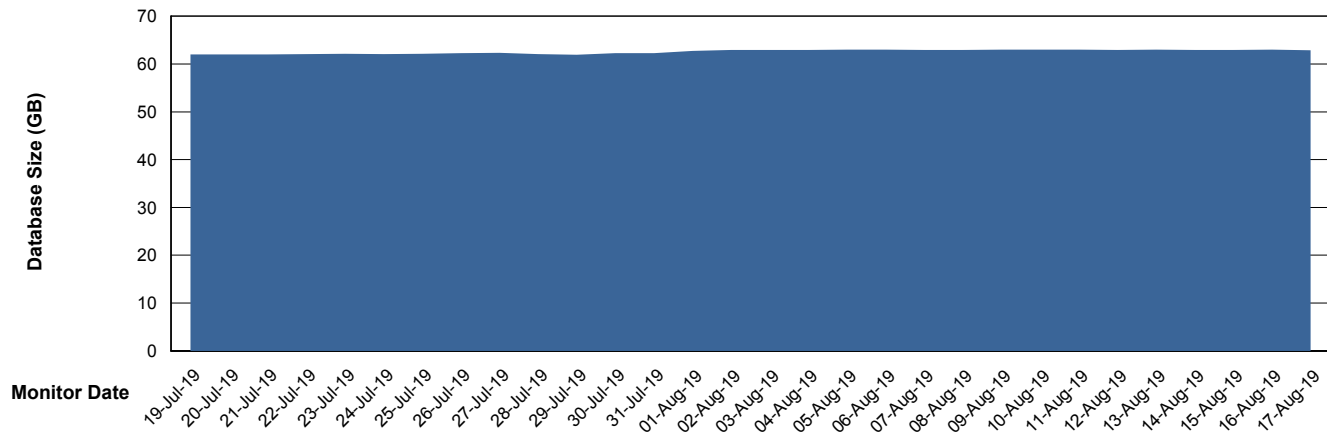

DATABASE SIZE DFDDDBI_Production

Database growth over last month