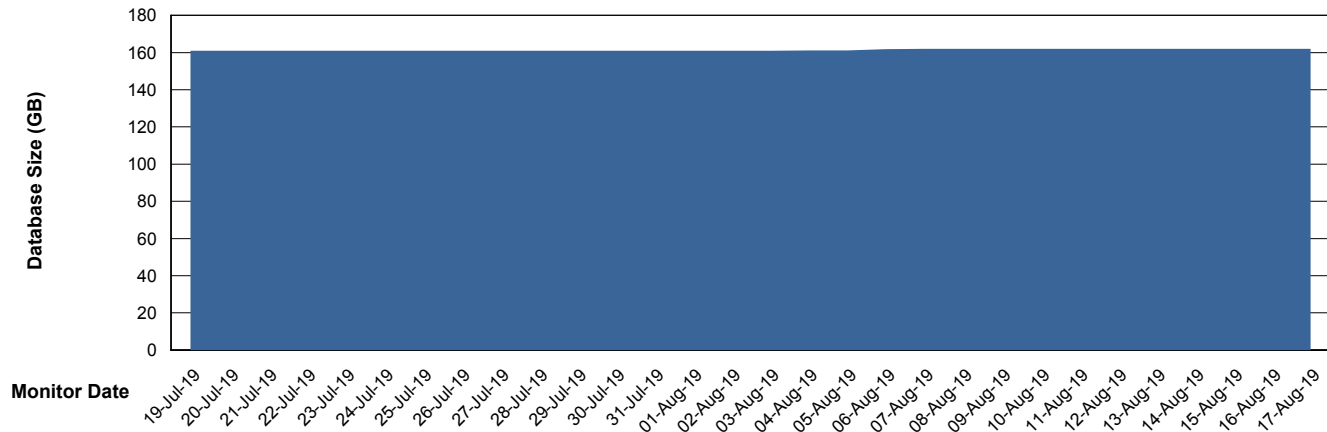

Weekly SLA Customer Report

Customer DFD Production
Database ID 39

Database Performance DFDDDBBI_Production

Weekly SLA Customer Report

Customer DFD Production
Database ID 39

DATABASE SIZE DFDDDB_Production

Database growth over last month