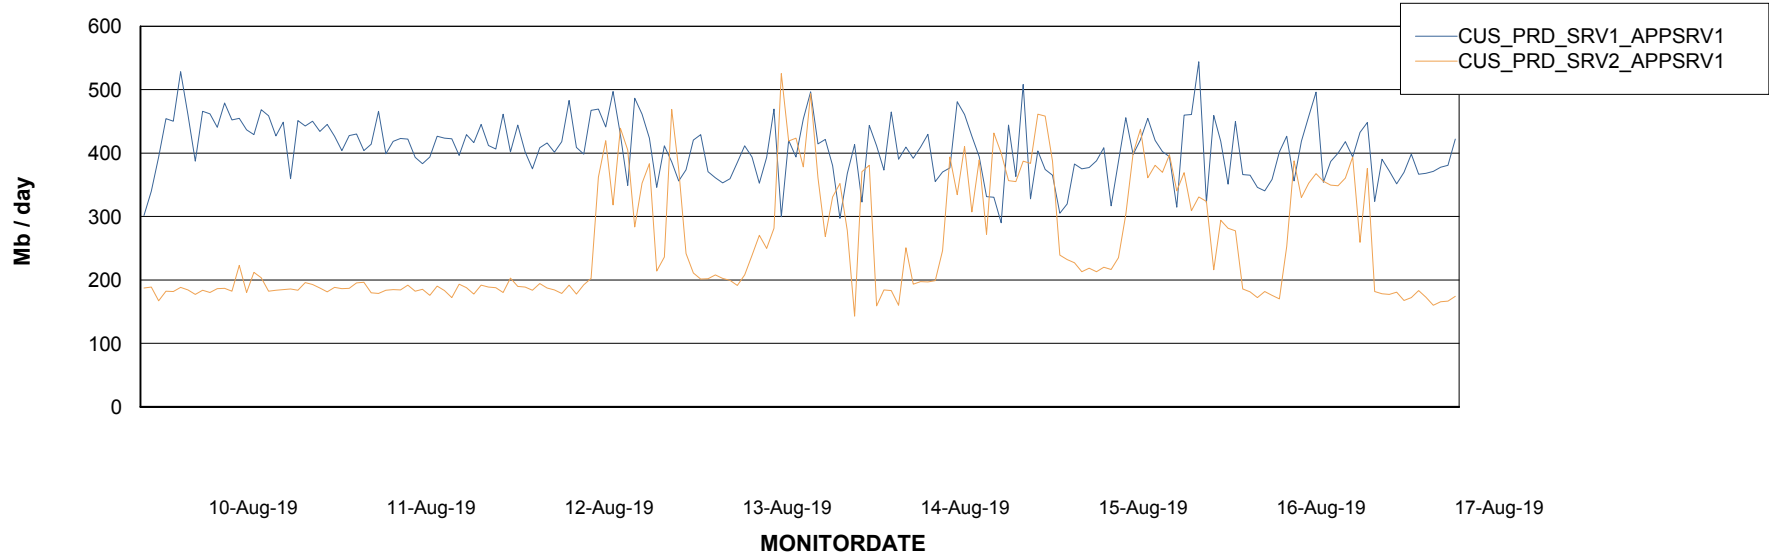

ABSSolute Application Server Services

Avg memory used per ABS Server Service