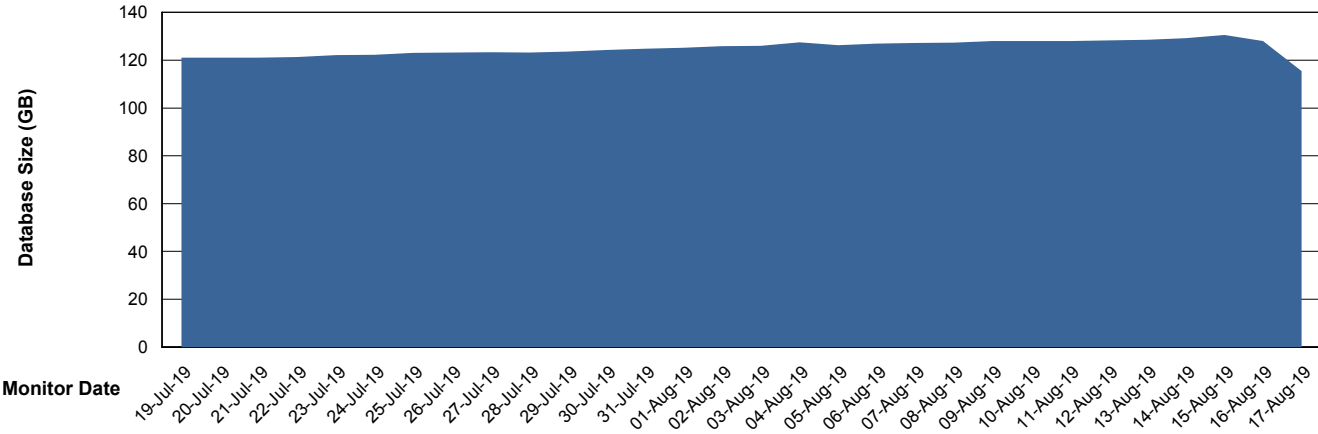

DATABASE SIZE CUS_ProdDB_Primary

Database growth over last month

Database Tablespace CUS_ProdDB_Primary

Date	Tablespace Name	Filesize (Gb)	Usedsize (Gb)	Percentage free
17-Aug-19	ABSDATA	129	76	41
	INDX	96	31	68
16-Aug-19	ABSDATA	140	116	17
	INDX	96	31	68
15-Aug-19	ABSDATA	140	116	17
	INDX	80	4	95
14-Aug-19	ABSDATA	140	116	17
	INDX	80	4	95
13-Aug-19	ABSDATA	140	115	18
	INDX	80	4	95
12-Aug-19	ABSDATA	140	115	18
	INDX	80	4	95
11-Aug-19	ABSDATA	140	115	18
	INDX	80	4	95