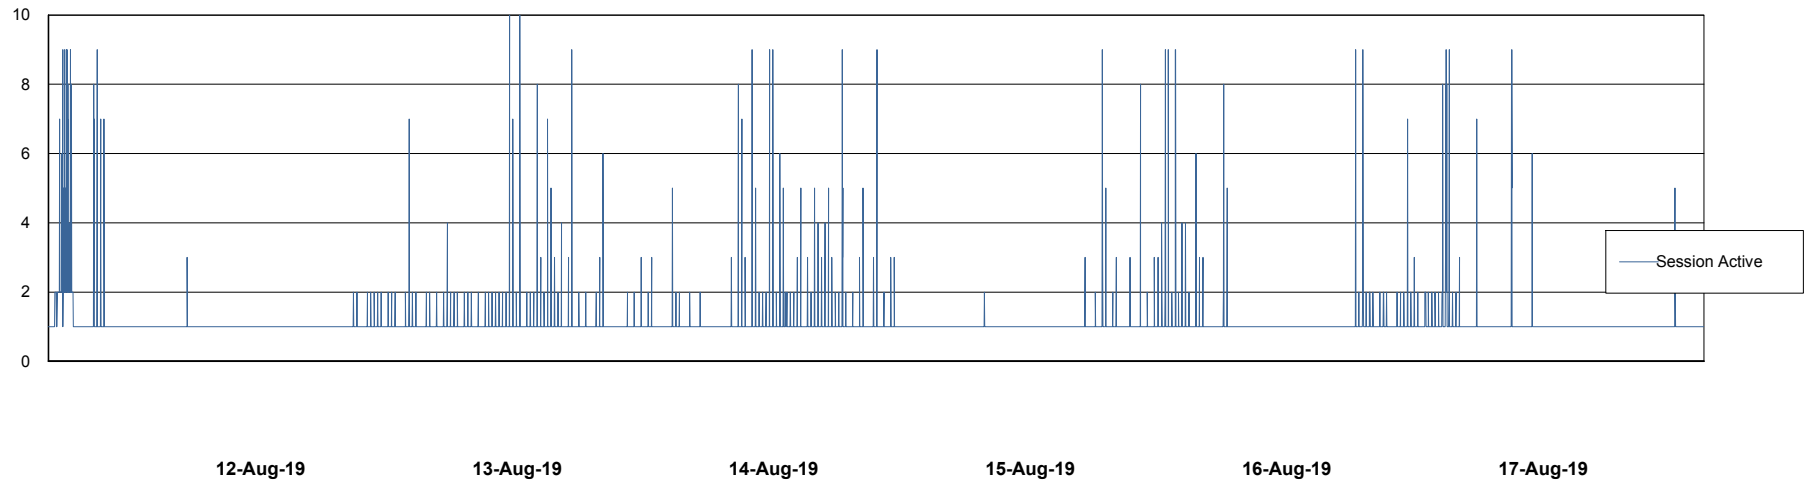

Weekly SLA Customer Report

Customer CUS Production
Database ID 84

Database Performance CUS_ProdDB_Primary

Weekly SLA Customer Report

Customer CUS Production
Database ID 84

Database Performance CUS_ProdDB_Standby