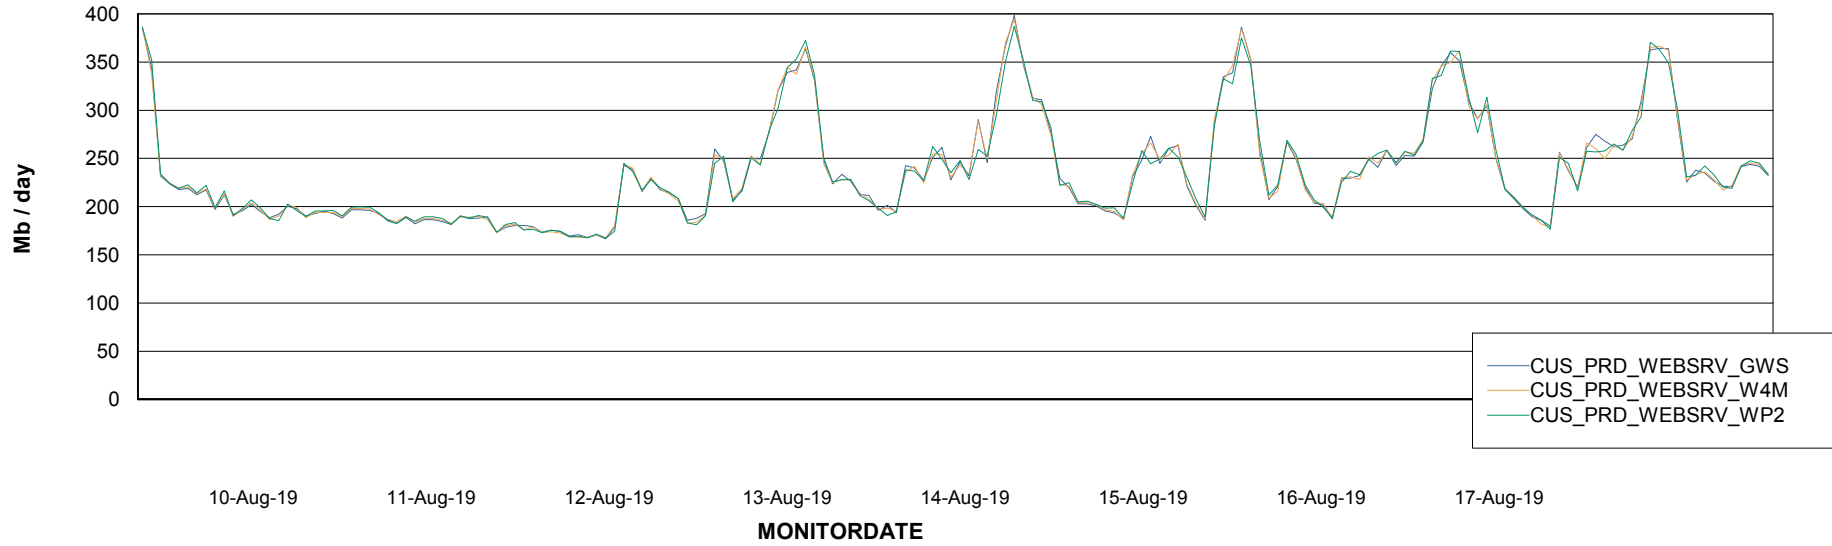

ABSSolute Web Component Services

Avg memory used per ABS Web component