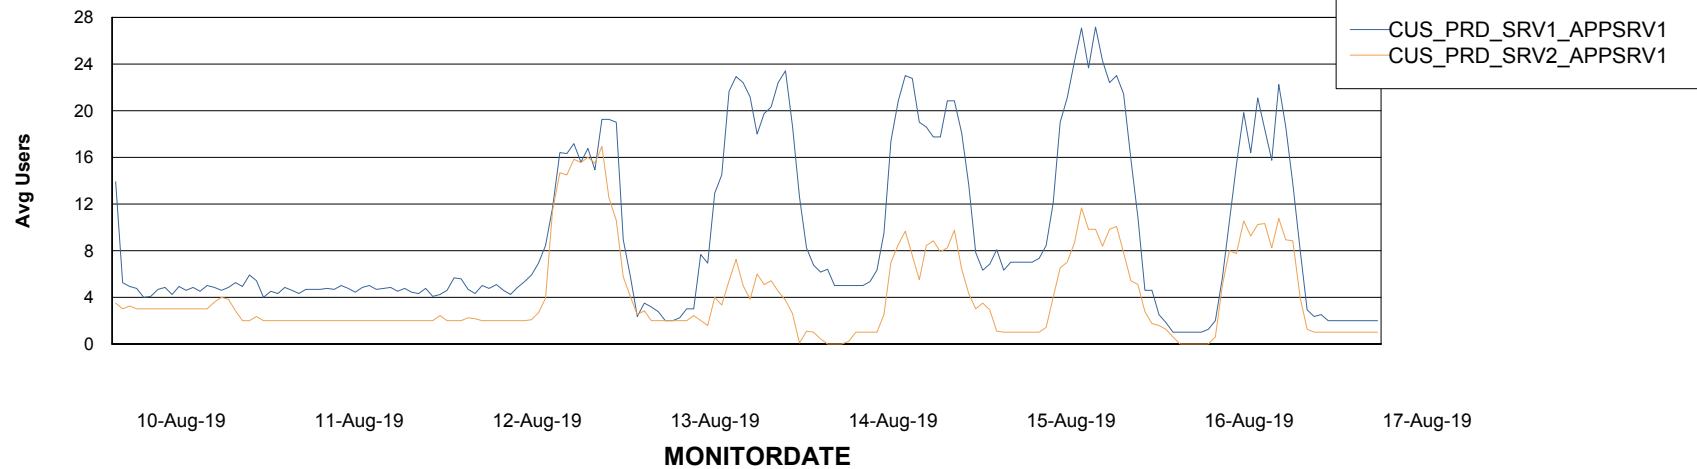

Avg users per day per ABS server