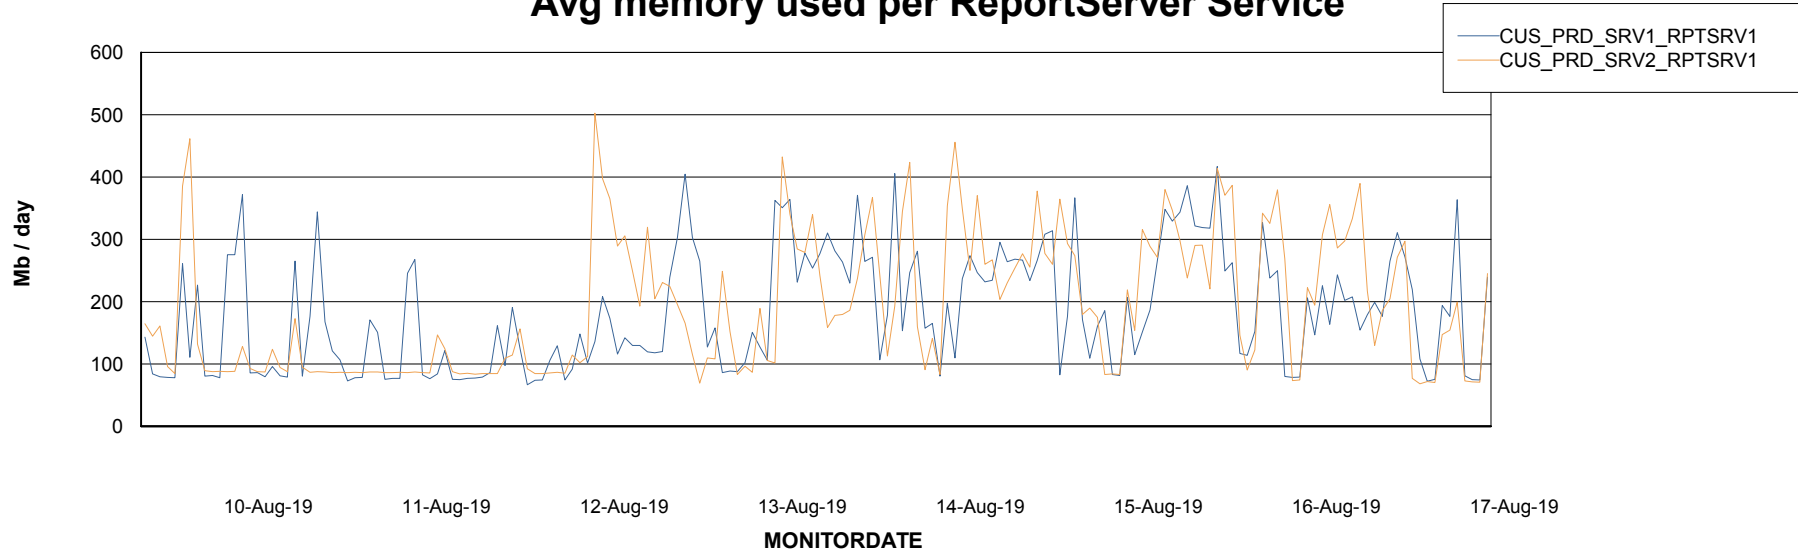

Avg memory used per ABS Server Service

Avg users per day per ABS server

Weekly SLA Customer Report

Customer CUS Production
Database ID 84

ABSolute Web Component Services

Avg memory used per ReportServer Service