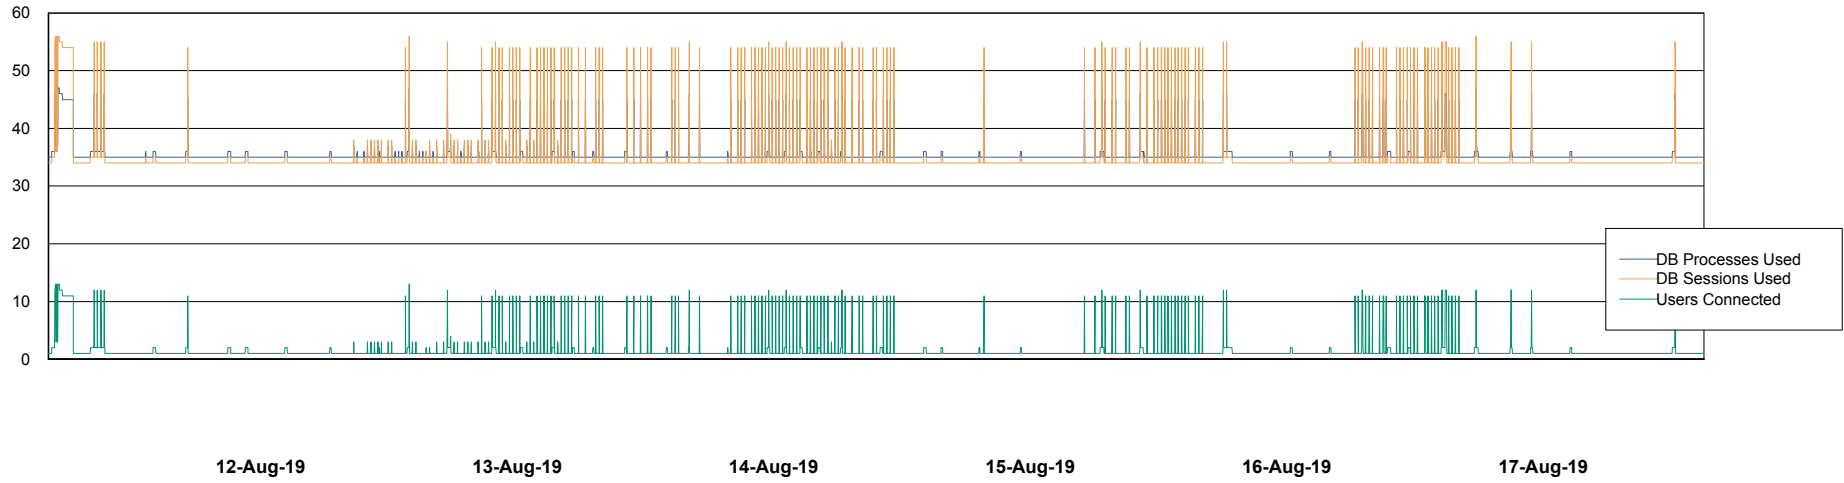

Weekly SLA Customer Report

Customer CUS Production
Database ID 84

Database Performance CUS_ProdDB_Primary

Weekly SLA Customer Report

Customer CUS Production
Database ID 84

Database Performance CUS_ProdDB_Standby