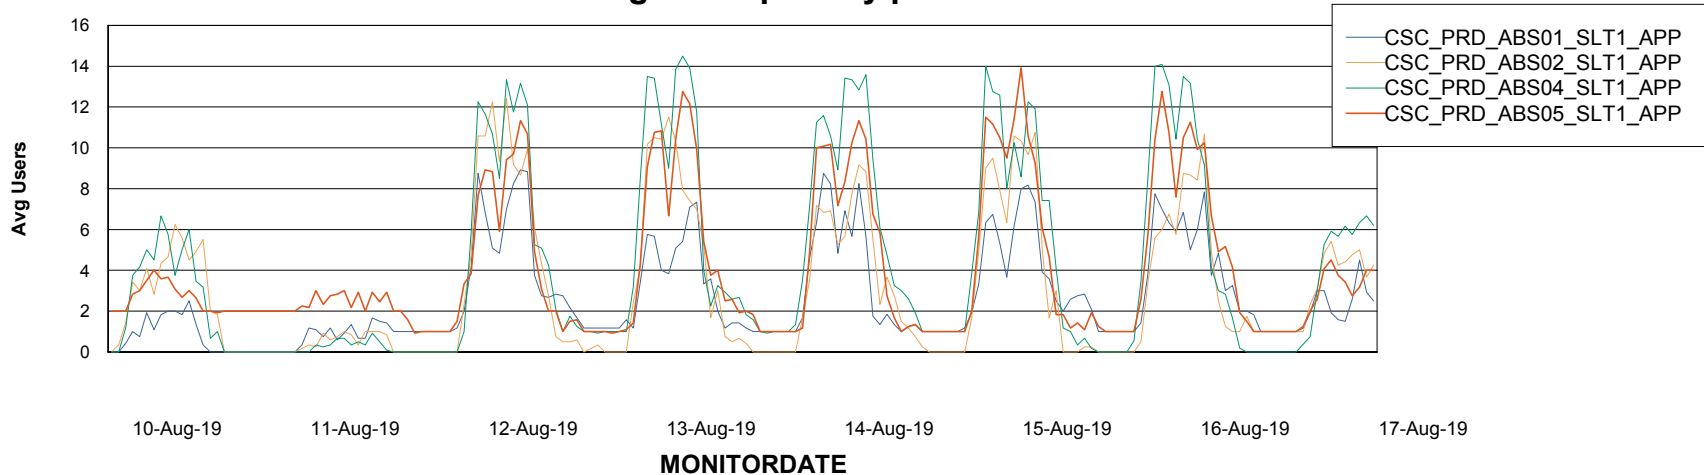

Avg users per day per ABS server