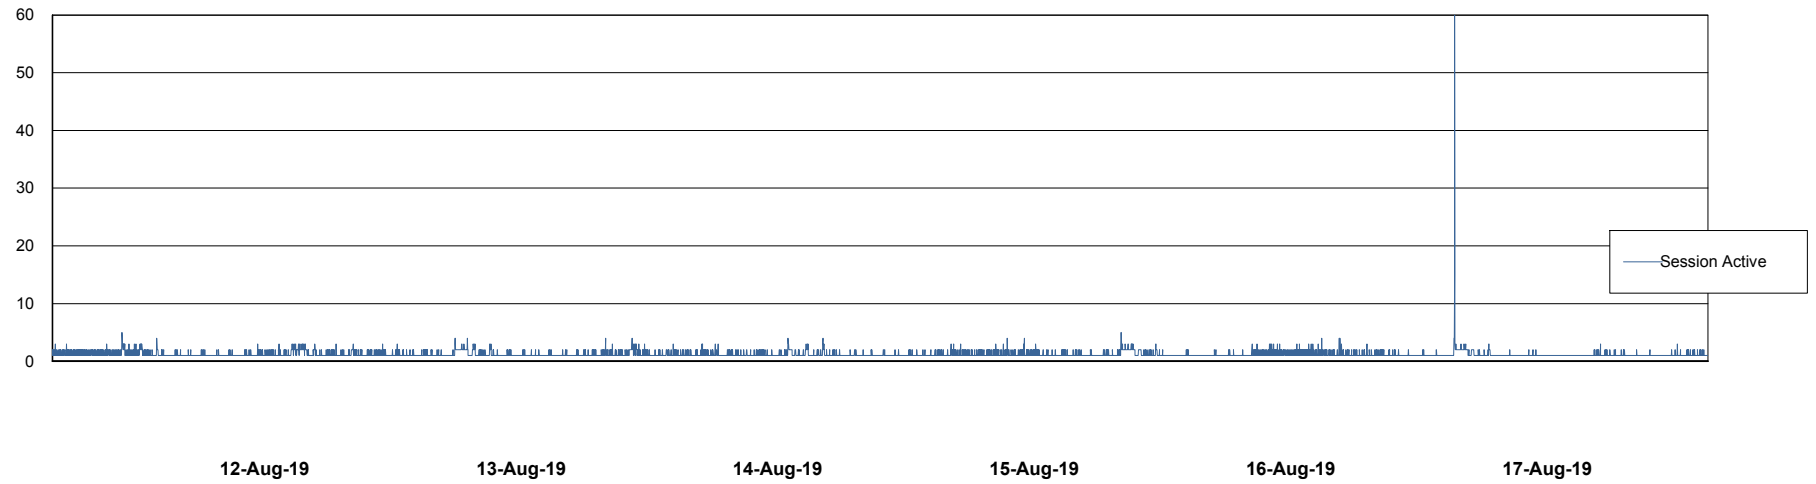

Database Performance CSCDB_Primary