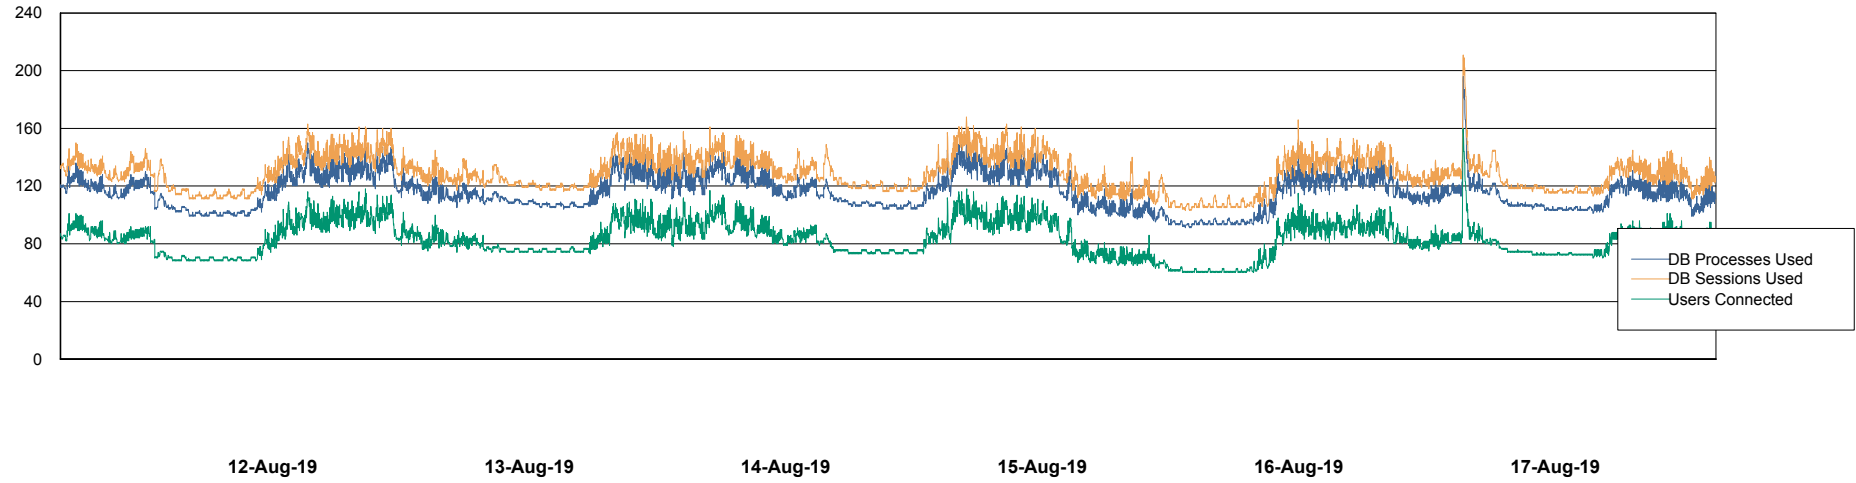

Database Performance CSCDB_Primary