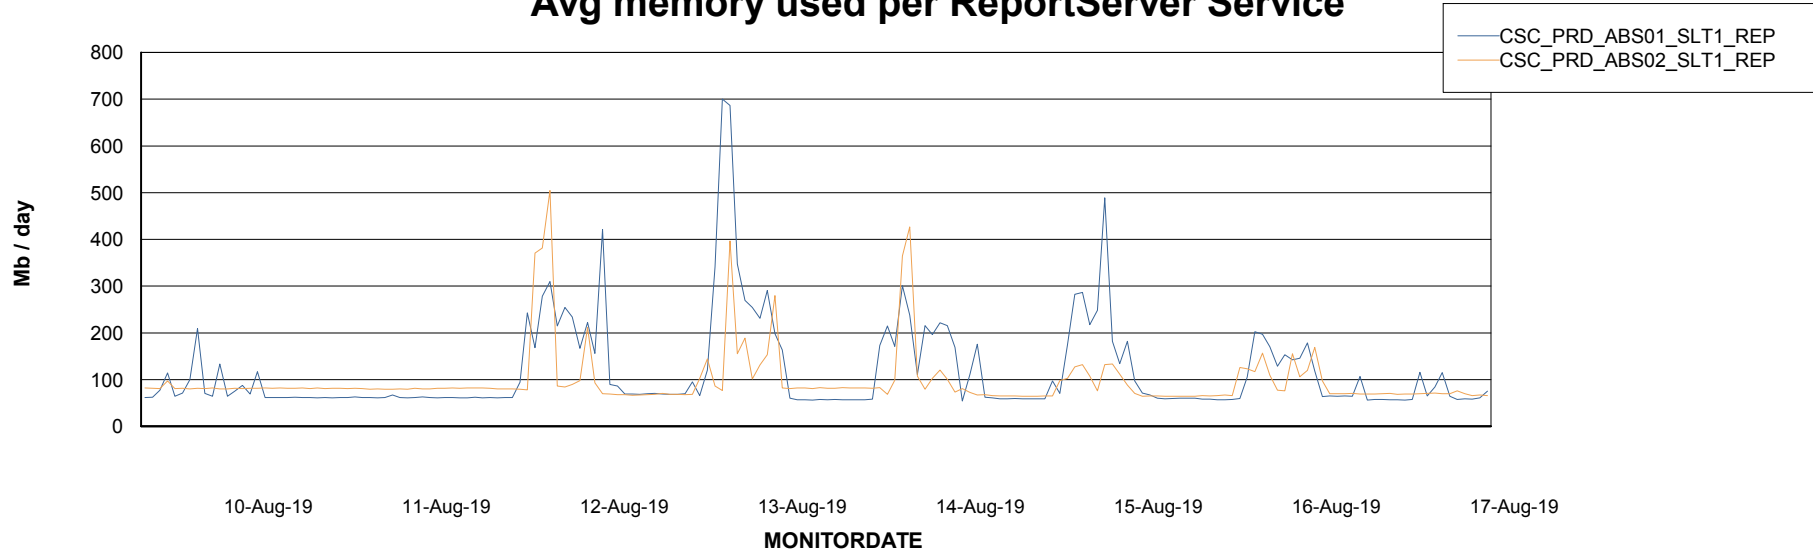

Avg memory used per ABS Server Service

Avg users per day per ABS server

Weekly SLA Customer Report

Customer CSC_Production
Database ID 50

ABSSolute Application ReportServer Services

Avg memory used per ReportServer Service