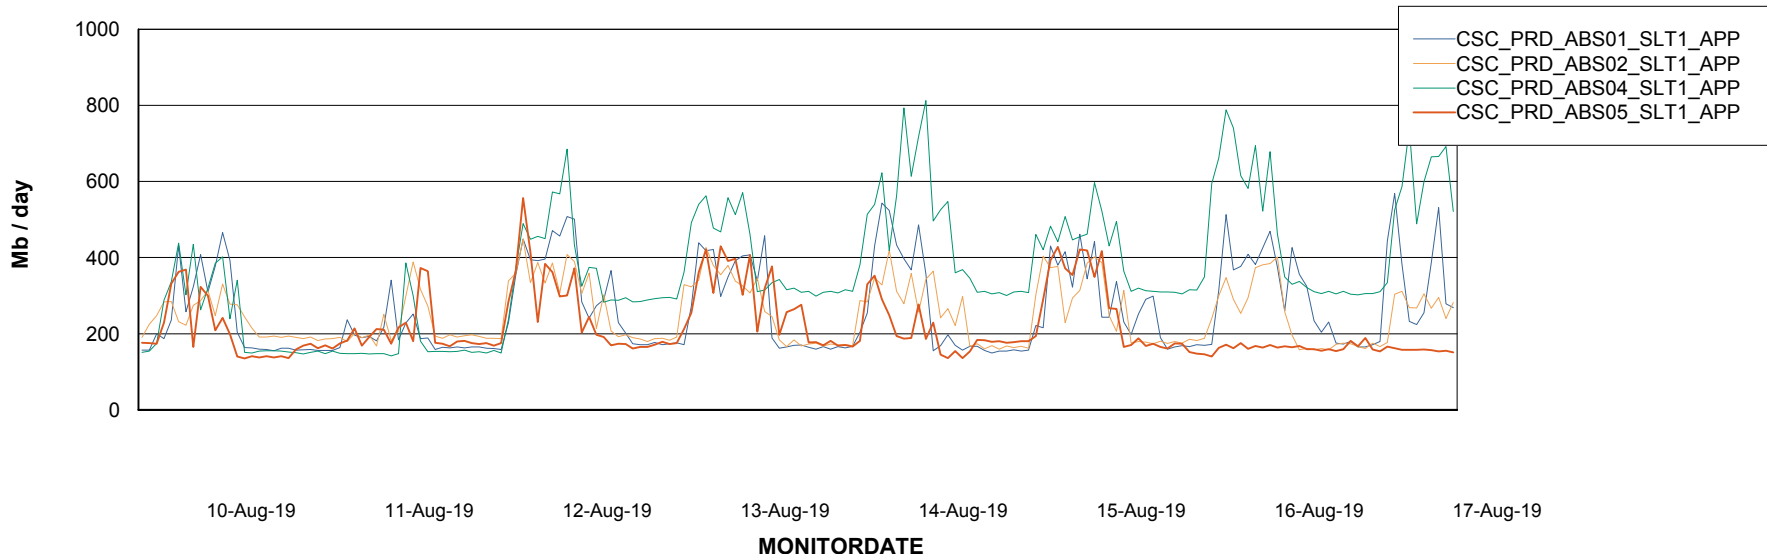

ABSSolute Application Server Services

Avg memory used per ABS Server Service