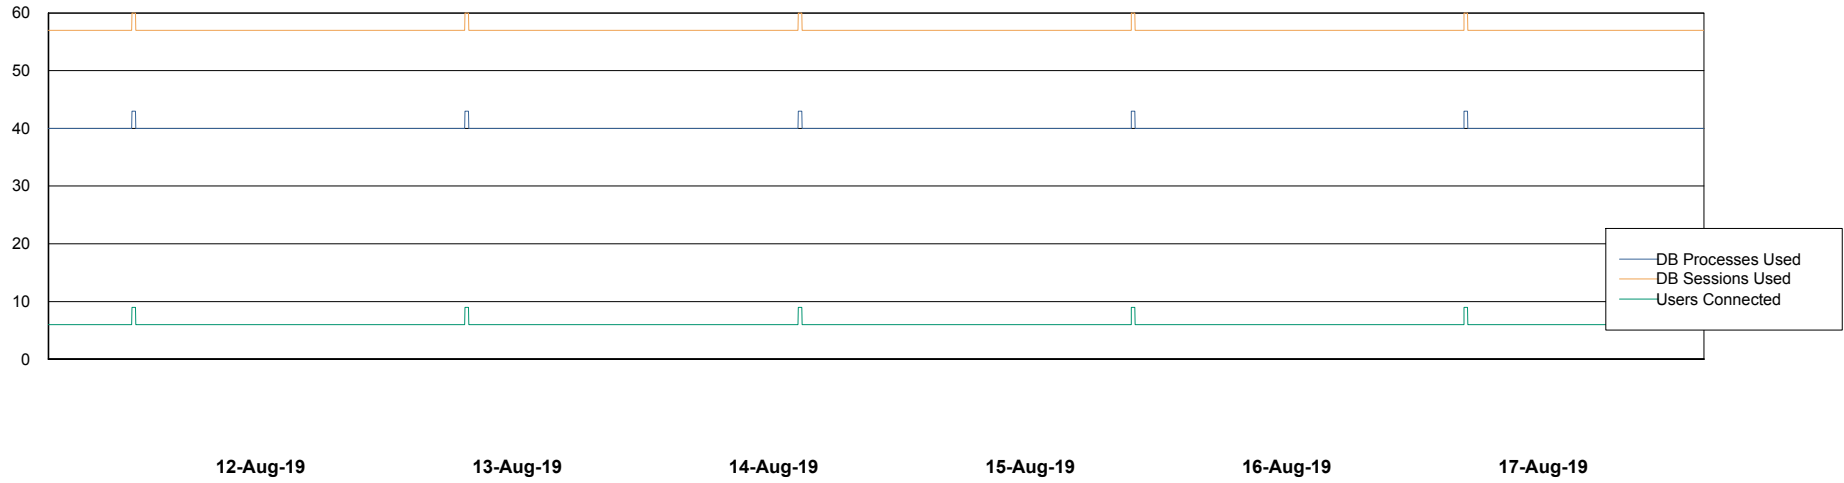

Weekly SLA Customer Report

Customer CSC_Production
Database ID 50

Database Performance CSCDB_Primary

Weekly SLA Customer Report

Customer CSC_Production
Database ID 50

Database Performance CSCDB_Standby

Weekly SLA Customer Report