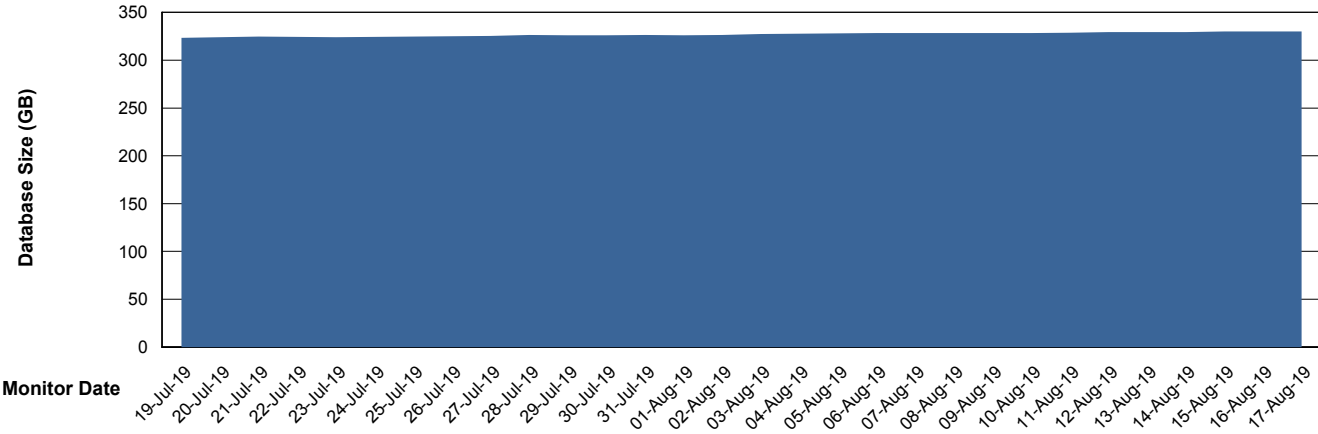

Weekly SLA Customer Report

Customer CSC_Production
Database ID 50

Database Performance CSCDB_Primary

Weekly SLA Customer Report

Customer CSC_Production
Database ID 50

Database Performance CSCDB_Standby

Weekly SLA Customer Report

Customer CSC_Production
 Database ID 50

DATABASE SIZE CSCDB_Primary

Database growth over last month

Database Tablespace CSCDB_Primary

Date	Tablespace Name	Filesize (Gb)	Usedsize (Gb)	Percentage free
17-Aug-19	ABSDATA	131	113	14
	INDX	246	214	13
16-Aug-19	ABSDATA	131	113	14
	INDX	246	214	13
15-Aug-19	ABSDATA	131	113	14
	INDX	246	214	13
14-Aug-19	ABSDATA	131	113	14
	INDX	246	214	13
13-Aug-19	ABSDATA	131	113	14
	INDX	246	214	13
12-Aug-19	ABSDATA	131	113	14
	INDX	246	214	13
11-Aug-19	ABSDATA	131	113	14
	INDX	246	214	13