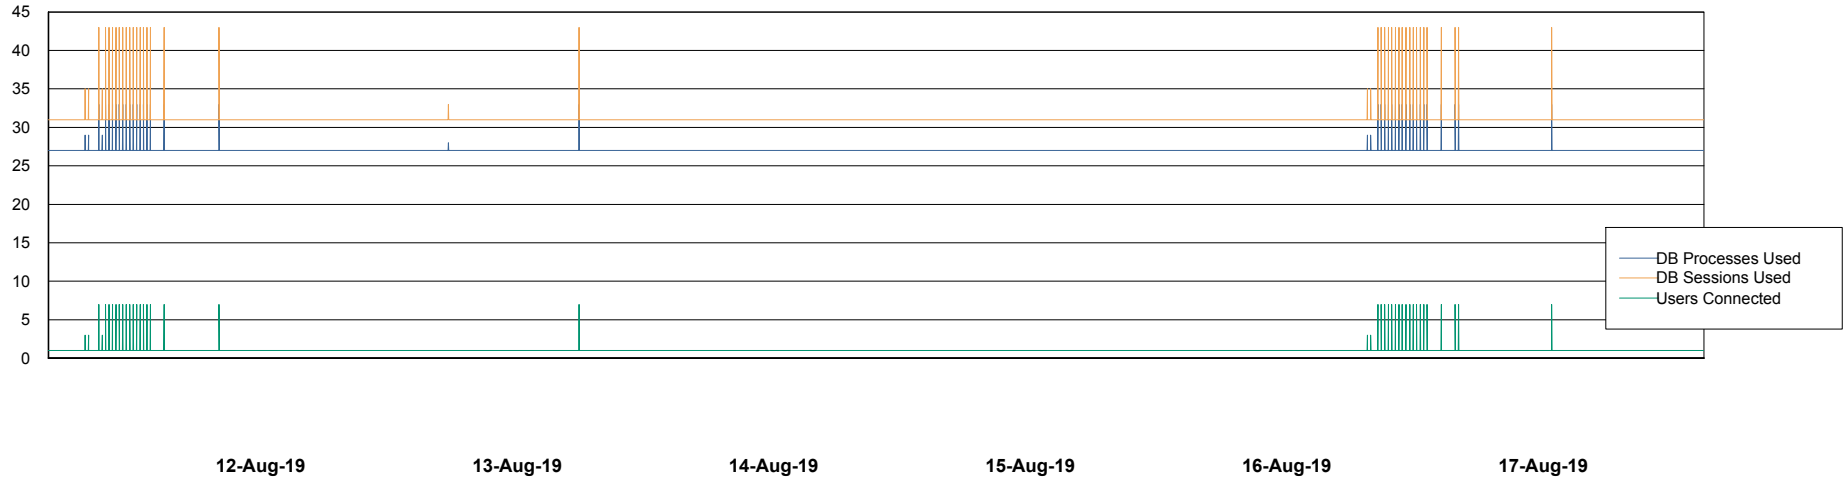

Weekly SLA Customer Report

Customer CIW Production
Database ID 45

Database Performance CIWDB_Production

Weekly SLA Customer Report

Customer CIW Production
Database ID 45

Database Performance CIWDB_Standby

Weekly SLA Customer Report