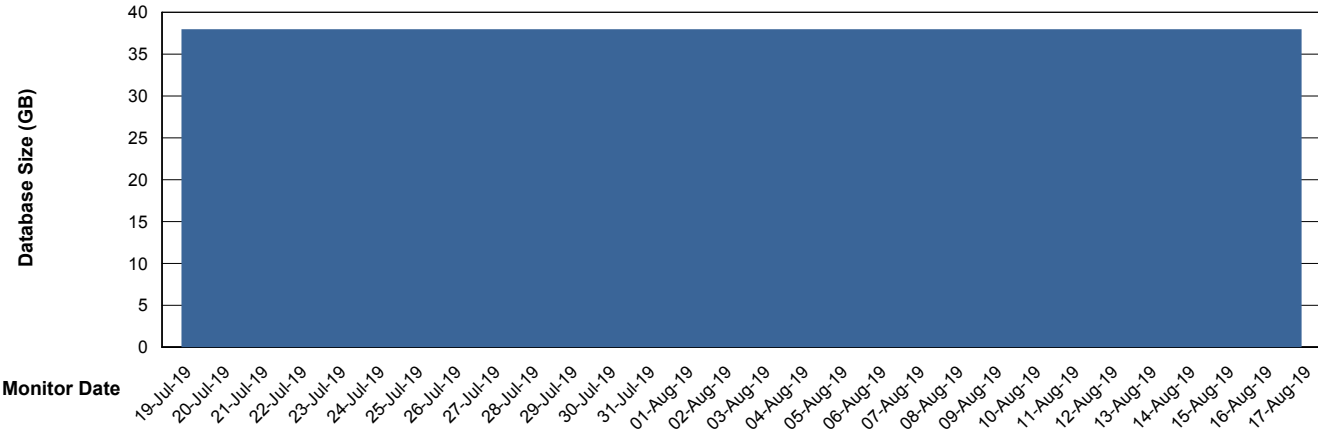

Weekly SLA Customer Report

Customer CIW Production
Database ID 45

Database Performance CIWDB_Production

Weekly SLA Customer Report

Customer CIW Production
Database ID 45

Database Performance CIWDB_Standby

Weekly SLA Customer Report

Customer CIW Production
 Database ID 45

DATABASE SIZE CIWDB_Production

Database growth over last month

Database Tablespace CIWDB_Production

Date	Tablespace Name	Filesize (Gb)	Usedsize (Gb)	Percentage free
17-Aug-19	ABSDATA	40	33	18
	INDX	5	4	20
16-Aug-19	ABSDATA	40	33	18
	INDX	5	4	20
15-Aug-19	ABSDATA	40	33	18
	INDX	5	4	20
14-Aug-19	ABSDATA	40	33	18
	INDX	5	4	20
13-Aug-19	ABSDATA	40	33	18
	INDX	5	4	20
12-Aug-19	ABSDATA	40	33	18
	INDX	5	4	20
11-Aug-19	ABSDATA	40	33	18
	INDX	5	4	20