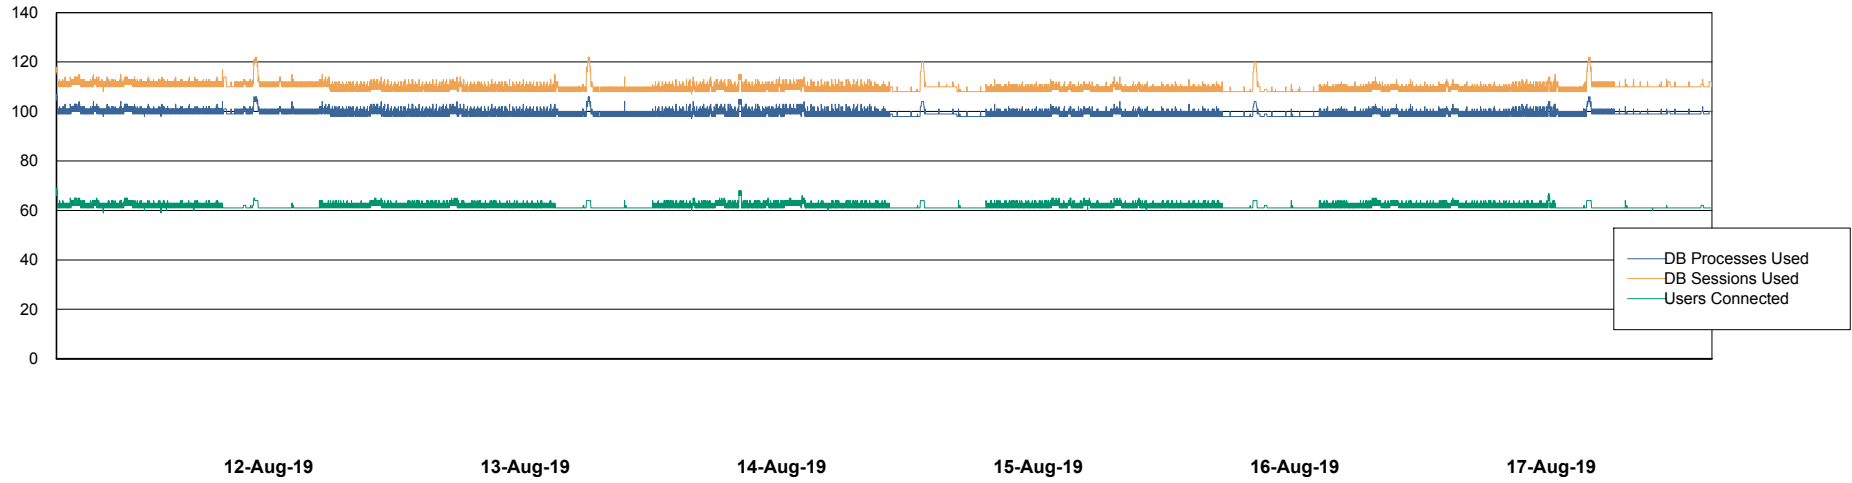

Database Performance CIWDB_Production