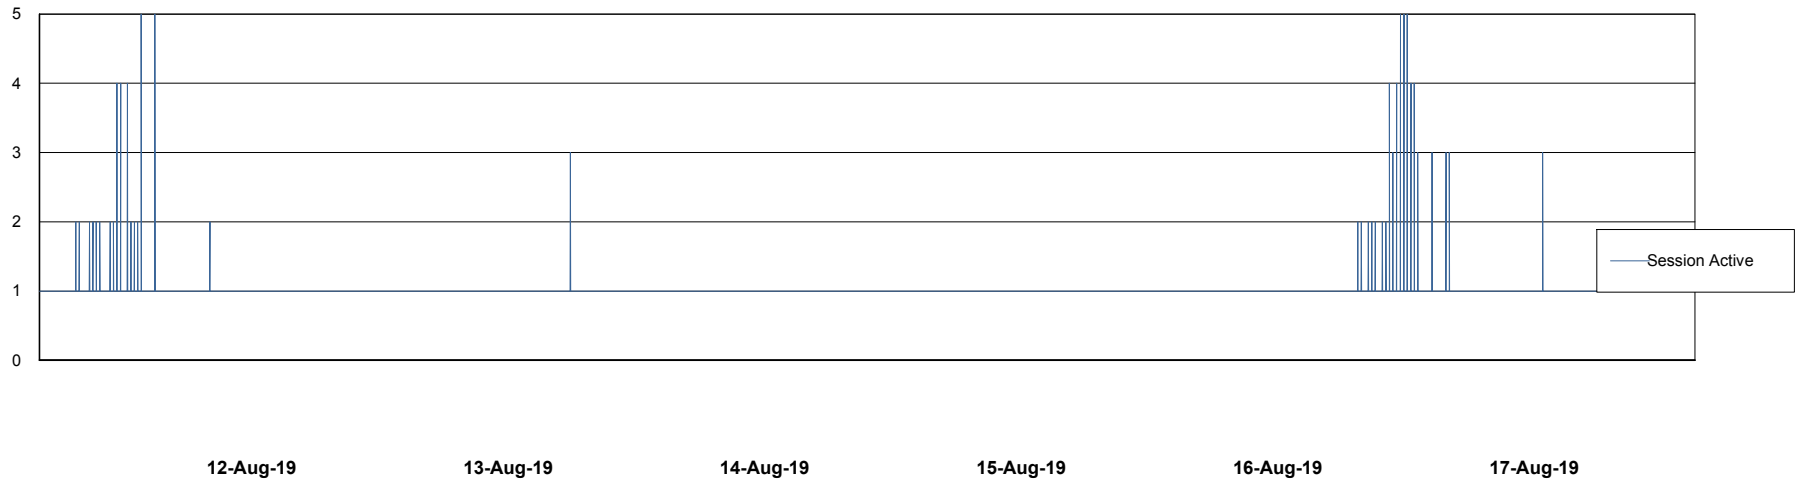

Weekly SLA Customer Report

Customer CIW Production
Database ID 45

Database Performance CIWDB_Production

Weekly SLA Customer Report

Customer CIW Production
Database ID 45

Database Performance CIWDB_Standby

Weekly SLA Customer Report

Customer CIW Production
 Database ID 45

DATABASE SIZE CIWDB_Production

Database growth over last month

Database Tablespace CIWDB_Production

Date	Tablespace Name	Filesize (Gb)	Usedsize (Gb)	Percentage free
17-Aug-19	ABSDATA	40	33	18
	INDX	5	4	20
16-Aug-19	ABSDATA	40	33	18
	INDX	5	4	20
15-Aug-19	ABSDATA	40	33	18
	INDX	5	4	20
14-Aug-19	ABSDATA	40	33	18
	INDX	5	4	20
13-Aug-19	ABSDATA	40	33	18
	INDX	5	4	20
12-Aug-19	ABSDATA	40	33	18
	INDX	5	4	20
11-Aug-19	ABSDATA	40	33	18
	INDX	5	4	20