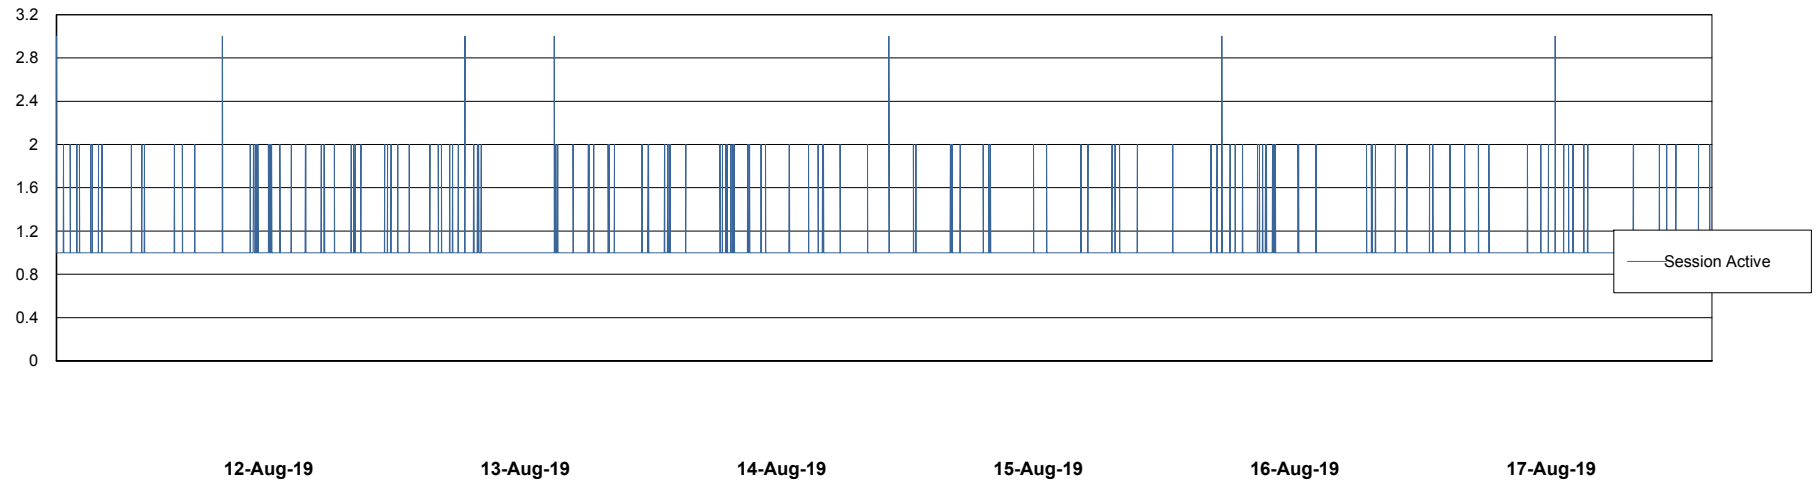

Database Performance CIWDB_Production