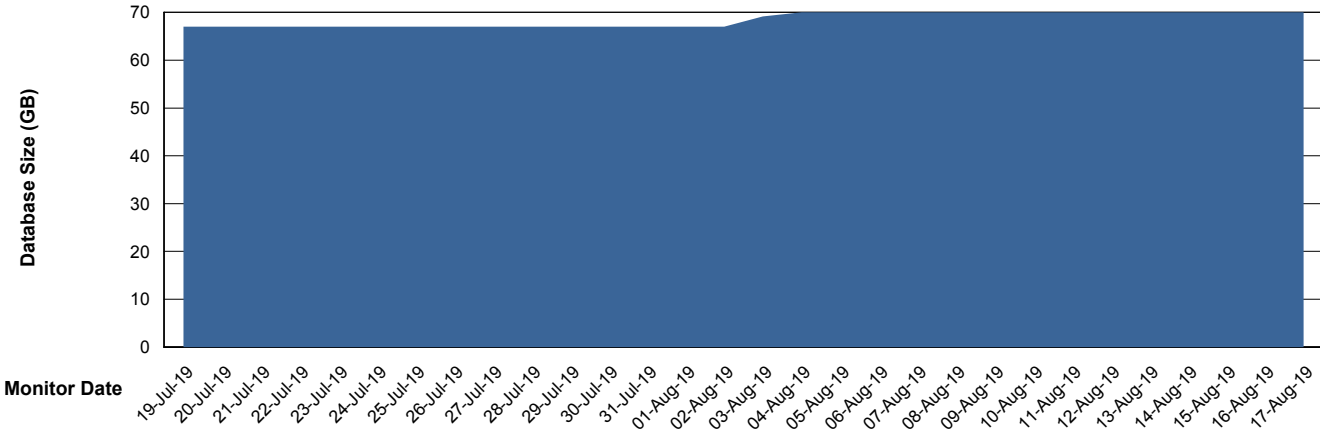

Weekly SLA Customer Report

Customer BOH_Production
Database ID 55

Database Performance BOHABS01_DB_Primary

Weekly SLA Customer Report

Customer BOH_Production
Database ID 55

Database Performance BOHABS02_DB_Standby

Weekly SLA Customer Report

Customer BOH_Production
 Database ID 55

DATABASE SIZE BOHABS01_DB_Primary

Database growth over last month

Database Tablespace BOHABS01_DB_Primary

| Date | Tablespace Name | Filesize (Gb) | Usedsize (Gb) | Percentage free |
|-----------|-----------------|---------------|---------------|-----------------|
| 17-Aug-19 | ABSDATA | 48 | 26 | 46 |
| | INDX | 52 | 41 | 21 |
| 16-Aug-19 | ABSDATA | 48 | 26 | 46 |
| | INDX | 52 | 41 | 21 |
| 15-Aug-19 | ABSDATA | 48 | 26 | 46 |
| | INDX | 52 | 41 | 21 |
| 14-Aug-19 | ABSDATA | 48 | 26 | 46 |
| | INDX | 52 | 41 | 21 |
| 13-Aug-19 | ABSDATA | 48 | 26 | 46 |
| | INDX | 52 | 41 | 21 |
| 12-Aug-19 | ABSDATA | 48 | 26 | 46 |
| | INDX | 52 | 41 | 21 |
| 11-Aug-19 | ABSDATA | 48 | 26 | 46 |
| | INDX | 52 | 41 | 21 |