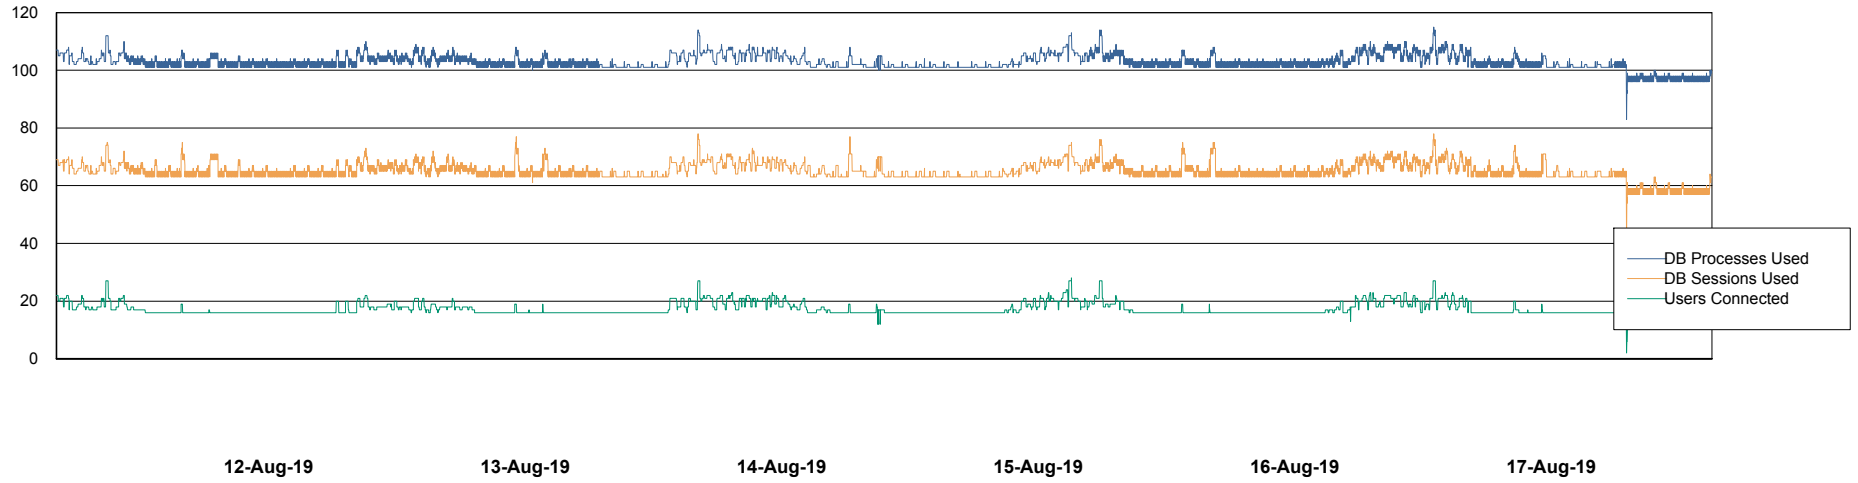

Database Performance BOHABS01_DB_Primary