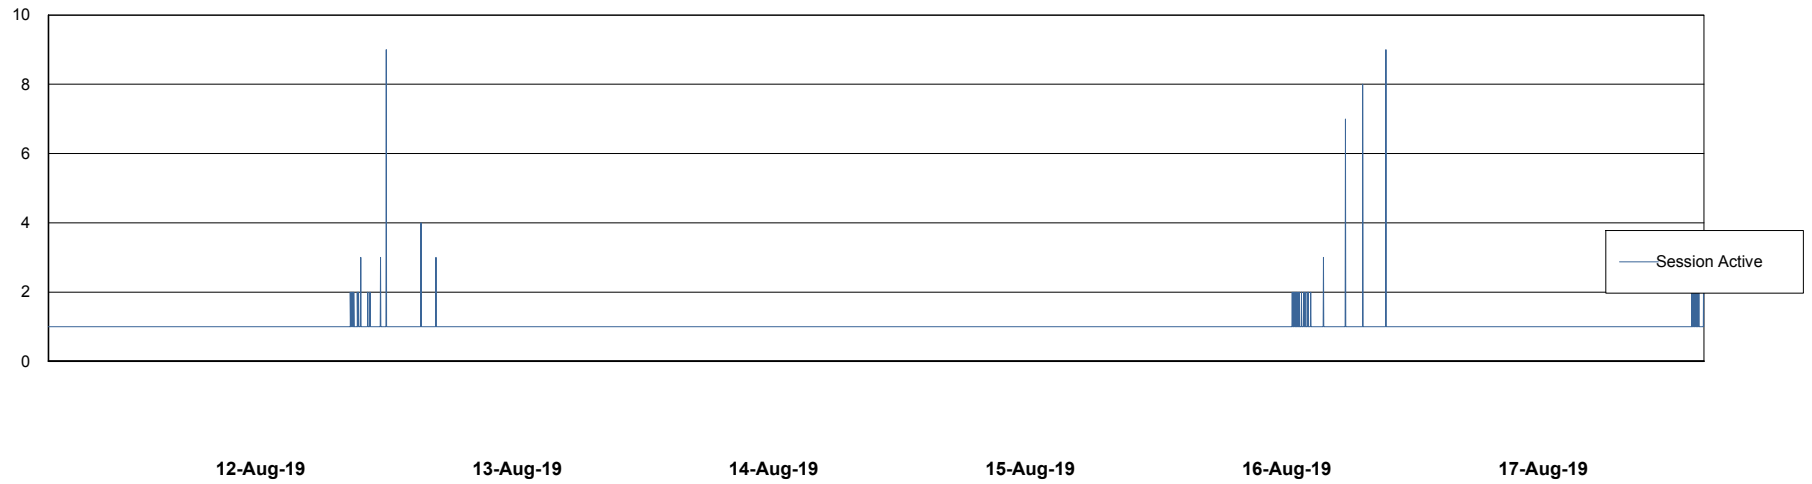

Weekly SLA Customer Report

Customer BOH_Production
Database ID 55

Database Performance BOHABS01_DB_Primary

Weekly SLA Customer Report

Customer BOH_Production
Database ID 55

Database Performance BOHABS02_DB_Standby