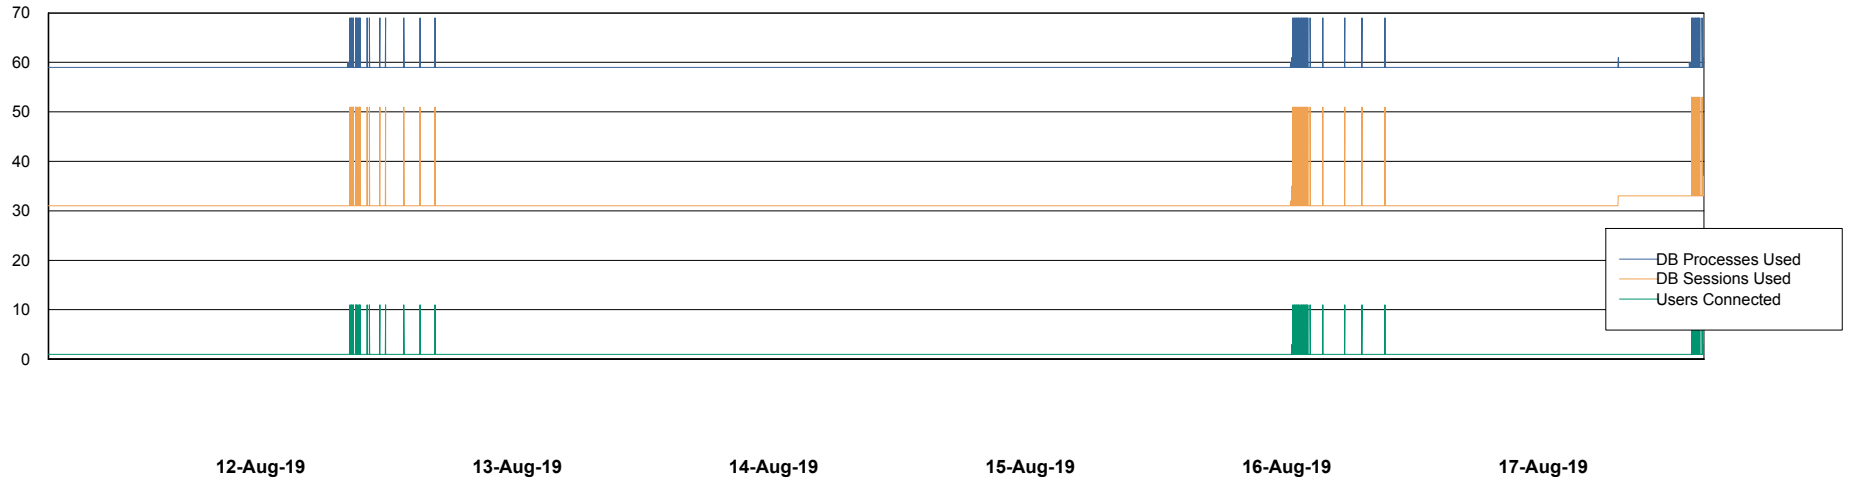

Weekly SLA Customer Report

Customer BOH_Production
Database ID 55

Database Performance BOHABS01_DB_Primary

Weekly SLA Customer Report

Customer BOH_Production
Database ID 55

Database Performance BOHABS02_DB_Standby