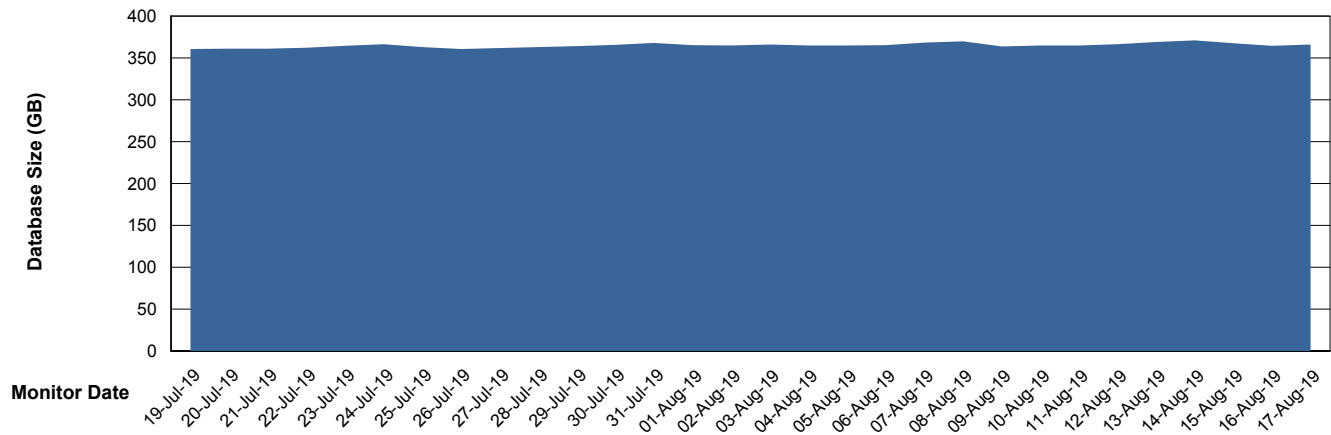

Weekly SLA Customer Report

Customer BNL_Production
Database ID 83

Database Performance BNLDB_FUT_FutureLive

Weekly SLA Customer Report

Customer BNL_Production
Database ID 83

Database Performance BNLDB_FUT_Standby

Weekly SLA Customer Report

Customer BNL_Production
Database ID 83

Database Performance BNLDB_Production

Weekly SLA Customer Report

Customer BNL_Production
Database ID 83

DATABASE SIZE BNLDB_FUT_FutureLive

Database growth over last month

DATABASE SIZE BNLDB_Production

Database growth over last month

Weekly SLA Customer Report

Customer BNL_Production
 Database ID 83

Database Tablespace BNLDB_FUT_FutureLive

Date	Tablespace Name	Filesize (Gb)	Usedsize (Gb)	Percentage free
17-Aug-19	ABSDATA	90	70	22
	INDX	162	127	22
16-Aug-19	ABSDATA	90	70	22
	INDX	162	127	22
15-Aug-19	ABSDATA	90	70	22
	INDX	162	127	22
14-Aug-19	ABSDATA	90	70	22
	INDX	162	127	22
13-Aug-19	ABSDATA	90	70	22
	INDX	162	127	22
12-Aug-19	ABSDATA	90	70	22
	INDX	162	127	22
11-Aug-19	ABSDATA	90	70	22
	INDX	162	127	22