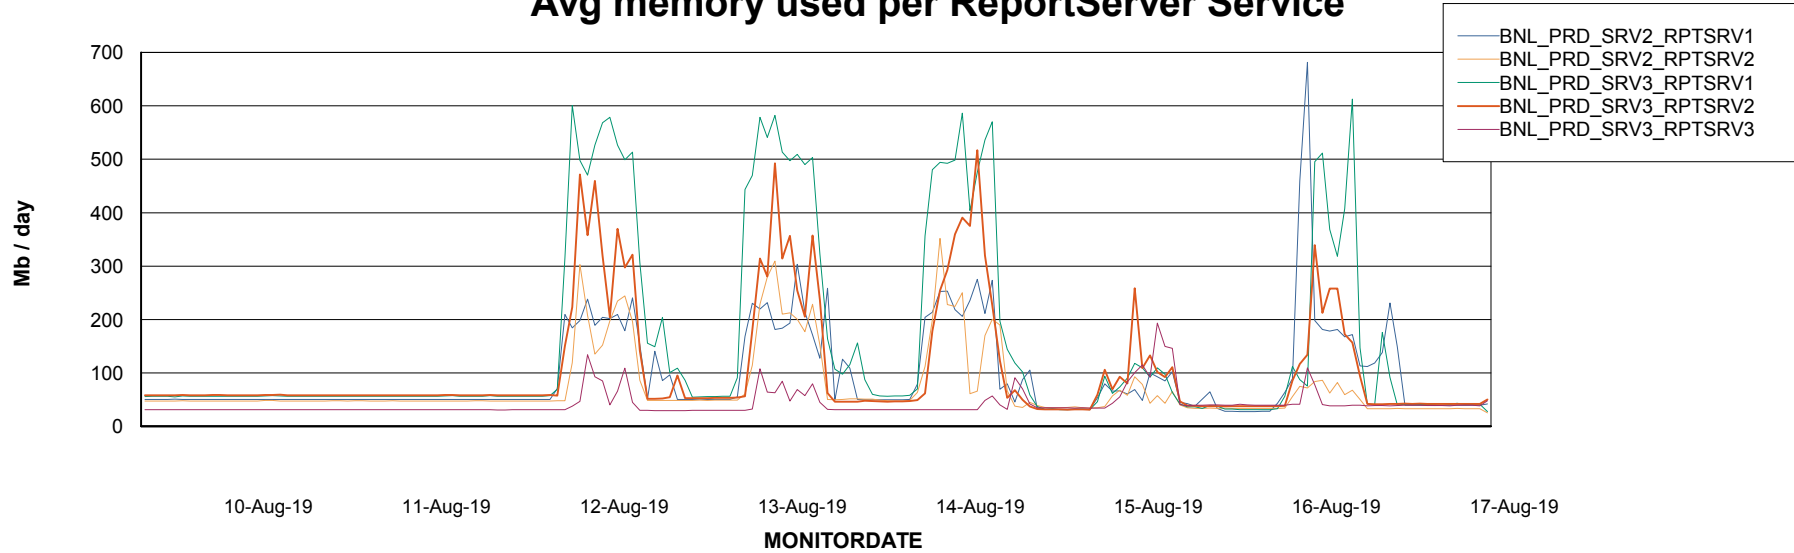

Avg users per day per ABS server

Weekly SLA Customer Report

Customer BNL_Production
Database ID 83

ABSSolute Web Component Services

Avg memory used per ReportServer Service

Disaster per ABS component