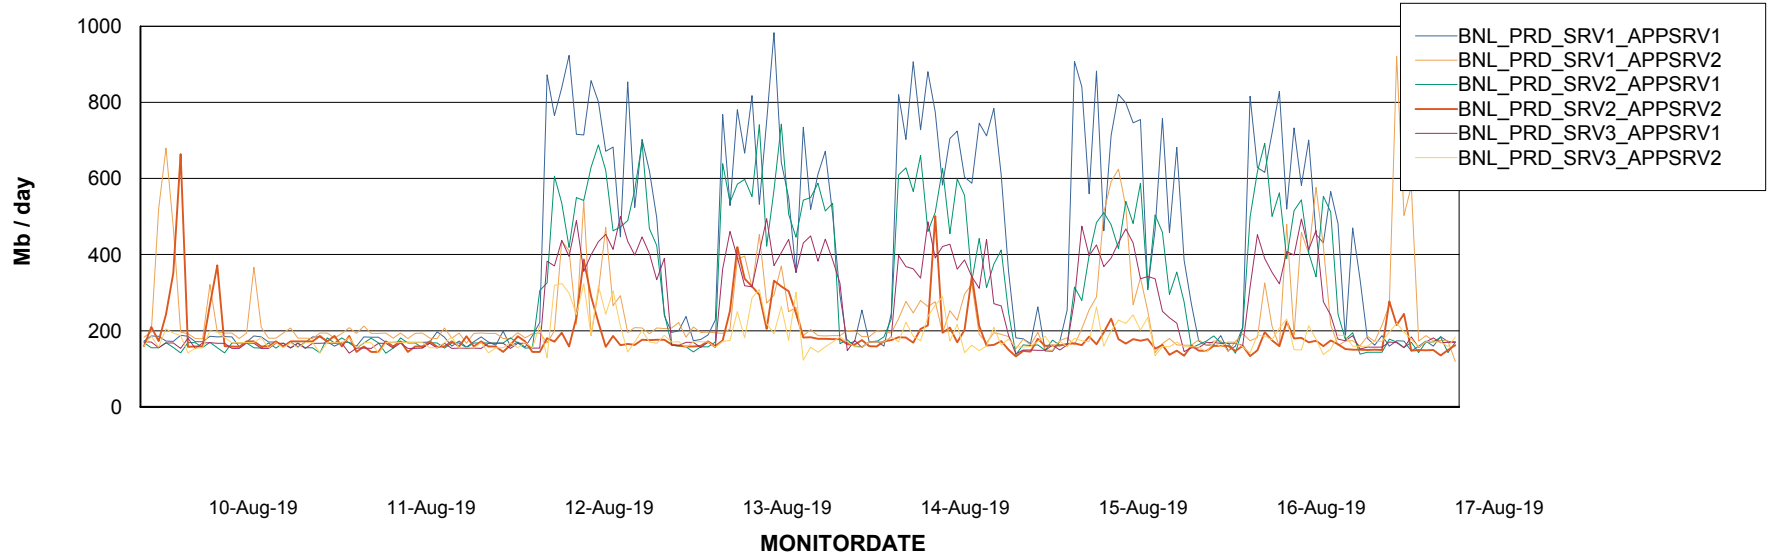

Weekly SLA Customer Report

Customer BNL_Production
 Database ID 83

Database Tablespace BNLDB_Production

Date	Tablespace Name	Filesize (Gb)	Usedsize (Gb)	Percentage free
17-Aug-19	ABSDATA	106	76	28
	INDX	320	268	16
16-Aug-19	ABSDATA	106	76	28
	INDX	320	268	16
15-Aug-19	ABSDATA	106	76	28
	INDX	320	268	16
14-Aug-19	ABSDATA	106	76	28
	INDX	320	268	16
13-Aug-19	ABSDATA	106	76	28
	INDX	320	268	16
12-Aug-19	ABSDATA	106	76	28
	INDX	320	268	16
11-Aug-19	ABSDATA	106	76	28
	INDX	320	268	16

Standby Database Health BNL_Production

Recovery lag for last 7 days

Weekly SLA Customer Report

Customer BNL_Production
Database ID 83

ABSSolute Application Server Services

Avg memory used per ABS Server Service