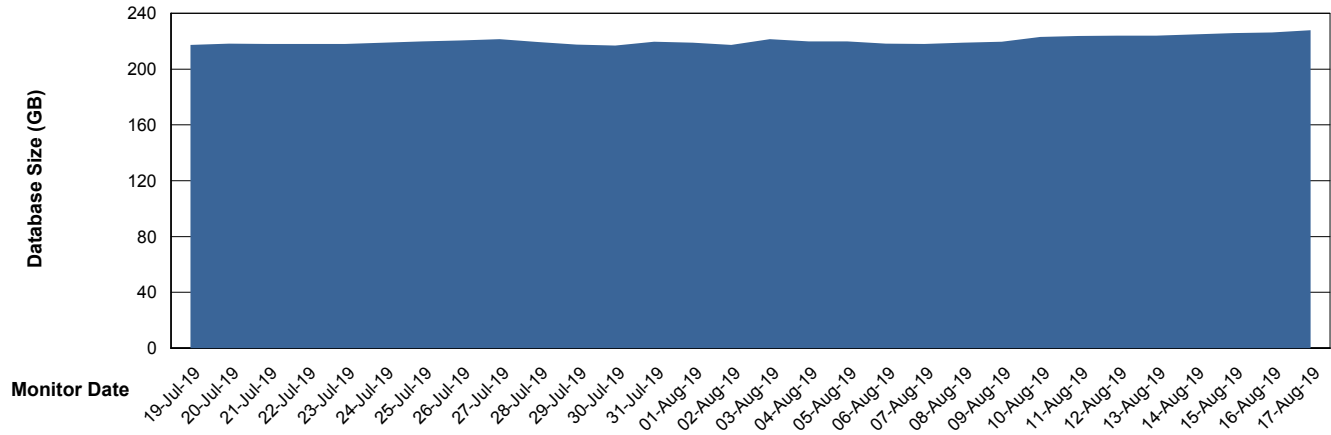

Weekly SLA Customer Report

Customer BNL_Production
Database ID 83

Database Performance BNLDB_FUT_FutureLive

Weekly SLA Customer Report

Customer BNL_Production
Database ID 83

Database Performance BNLDB_FUT_Standby

Weekly SLA Customer Report

Customer BNL_Production
Database ID 83

Database Performance BNLDB_Production

Weekly SLA Customer Report

Customer BNL_Production
Database ID 83

DATABASE SIZE BNLDB_FUT_FutureLive

Database growth over last month

DATABASE SIZE BNLDB_Production

Database growth over last month

Weekly SLA Customer Report

Customer BNL_Production
 Database ID 83

Database Tablespace BNLDB_FUT_FutureLive

Date	Tablespace Name	Filesize (Gb)	Usedsize (Gb)	Percentage free
17-Aug-19	ABSDATA	90	70	22
	INDX	162	127	22
16-Aug-19	ABSDATA	90	70	22
	INDX	162	127	22
15-Aug-19	ABSDATA	90	70	22
	INDX	162	127	22
14-Aug-19	ABSDATA	90	70	22
	INDX	162	127	22
13-Aug-19	ABSDATA	90	70	22
	INDX	162	127	22
12-Aug-19	ABSDATA	90	70	22
	INDX	162	127	22
11-Aug-19	ABSDATA	90	70	22
	INDX	162	127	22