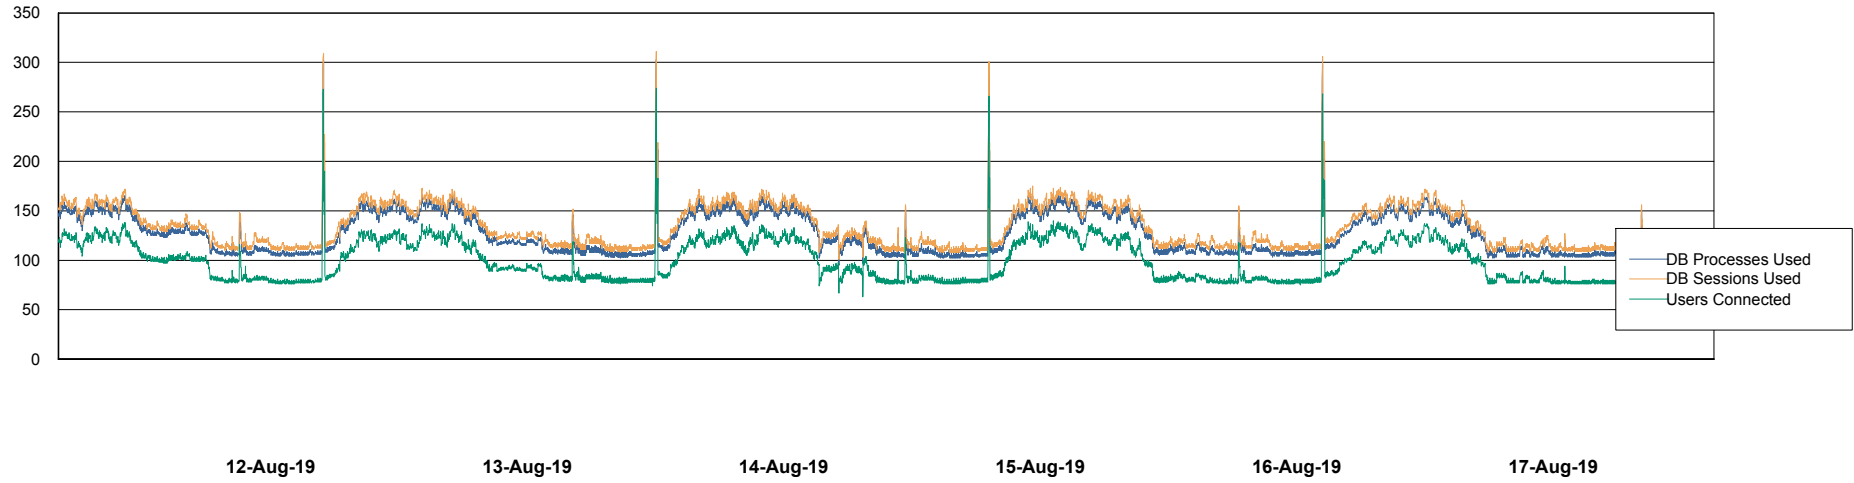

Weekly SLA Customer Report

Customer BNL_Production
Database ID 83

Database Performance BNLDB_FUT_FutureLive

Weekly SLA Customer Report

Customer BNL_Production
Database ID 83

Database Performance BNLDB_FUT_Standby

Weekly SLA Customer Report

Customer BNL_Production
Database ID 83

Database Performance BNLDB_Production

Weekly SLA Customer Report

Customer BNL_Production
Database ID 83

DATABASE SIZE BNLDB_FUT_FutureLive

Database growth over last month