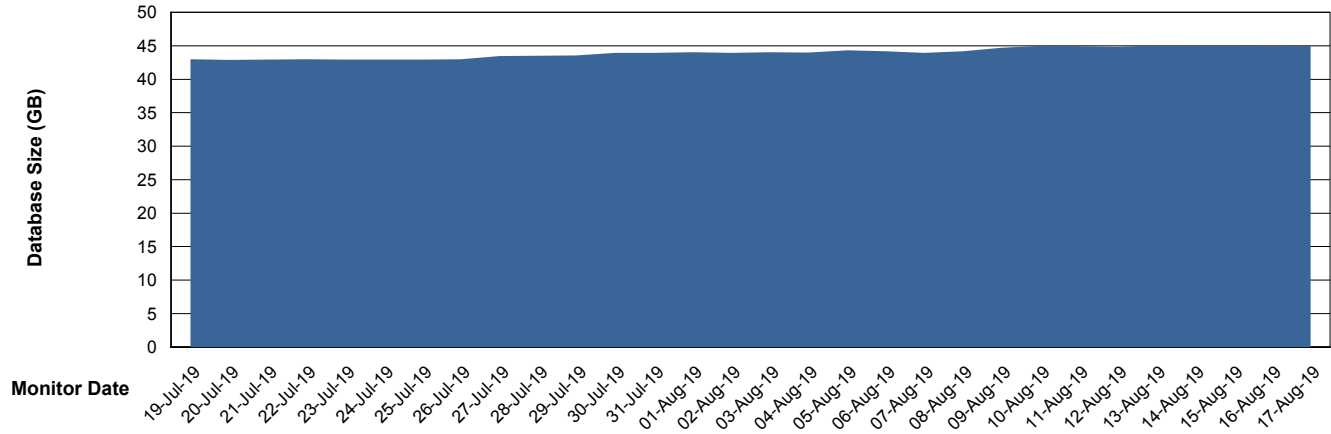

Weekly SLA Customer Report

Customer BGG_Production
Database ID 58

Database Performance BGGDB_BI

Weekly SLA Customer Report

Customer BGG_Production
Database ID 58

Database Performance BGGDB_Production

Weekly SLA Customer Report

Customer BGG_Production
Database ID 58

Database Performance BGGDB_Standby

Weekly SLA Customer Report

Customer BGG_Production
Database ID 58

DATABASE SIZE BGGDB_BI

Database growth over last month

DATABASE SIZE BGGDB_Production

Database growth over last month

Weekly SLA Customer Report

Customer BGG_Production
Database ID 58

Database Tablespace		BGGDB_BI		
Date	Tablespace Name	Filesize (Gb)	Usedsize (Gb)	Percentage free
17-Aug-19	ABSDATA	28	21	25
	INDX	28	22	21
16-Aug-19	ABSDATA	28	21	25
	INDX	28	22	21
15-Aug-19	ABSDATA	28	21	25
	INDX	28	23	18
14-Aug-19	ABSDATA	28	21	25
	INDX	28	22	21
13-Aug-19	ABSDATA	28	21	25
	INDX	28	22	21
12-Aug-19	ABSDATA	28	21	25
	INDX	28	22	21
11-Aug-19	ABSDATA	28	21	25
	INDX	28	22	21