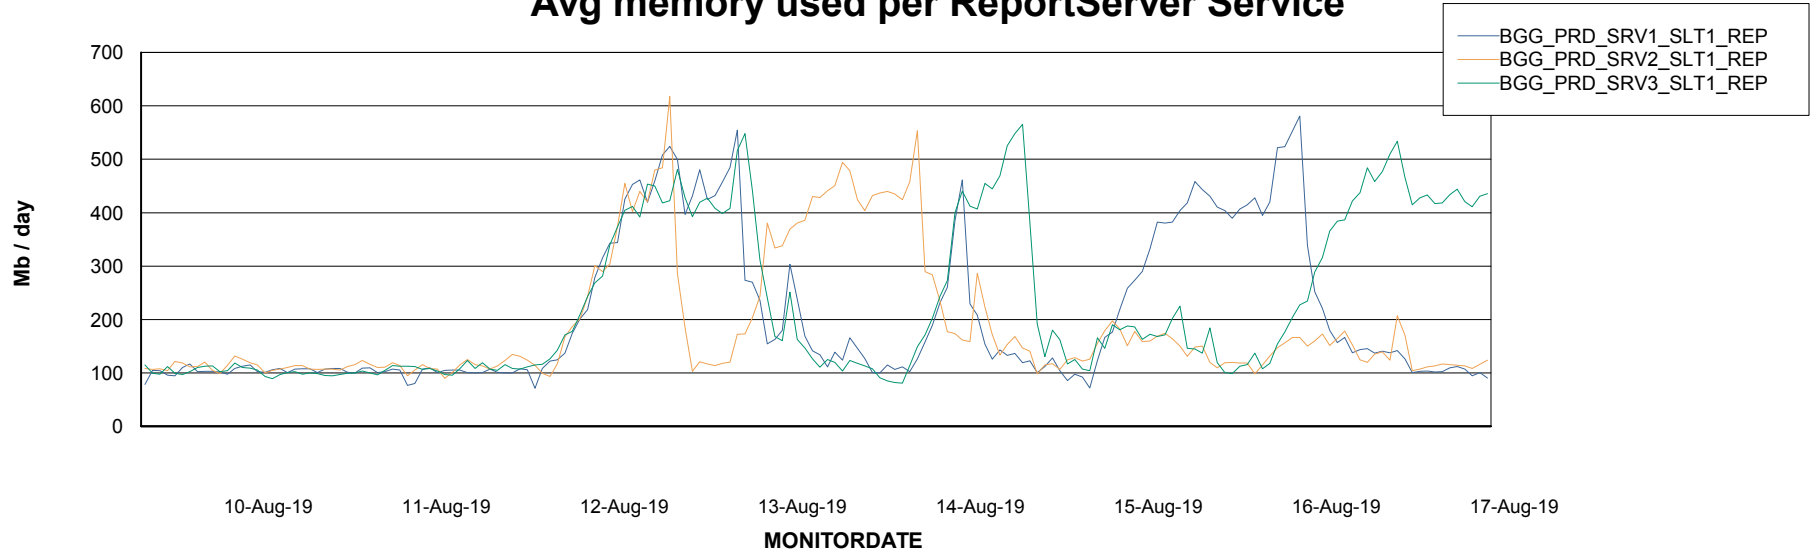

Avg memory used per ABS Server Service

Avg users per day per ABS server

Weekly SLA Customer Report

Customer BGG_Production
Database ID 58

ABSSolute Application ReportServer Services

Avg memory used per ReportServer Service