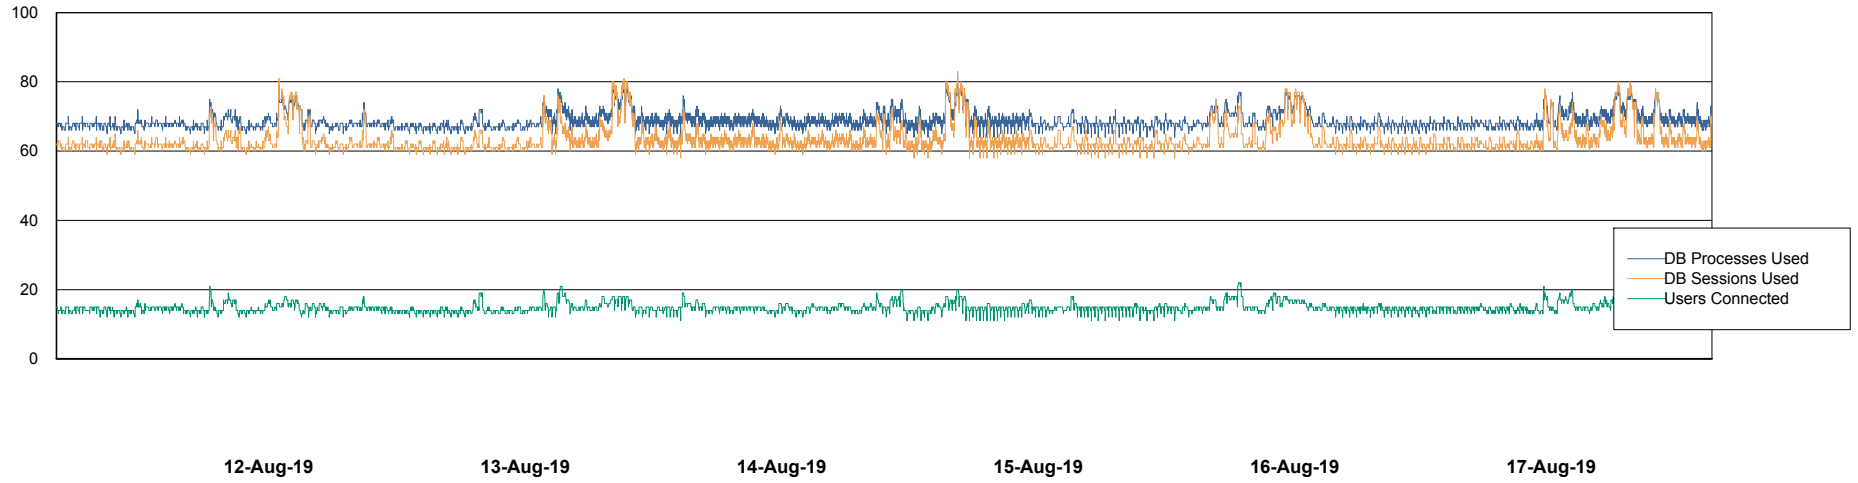

Database Performance BGGDB_BI