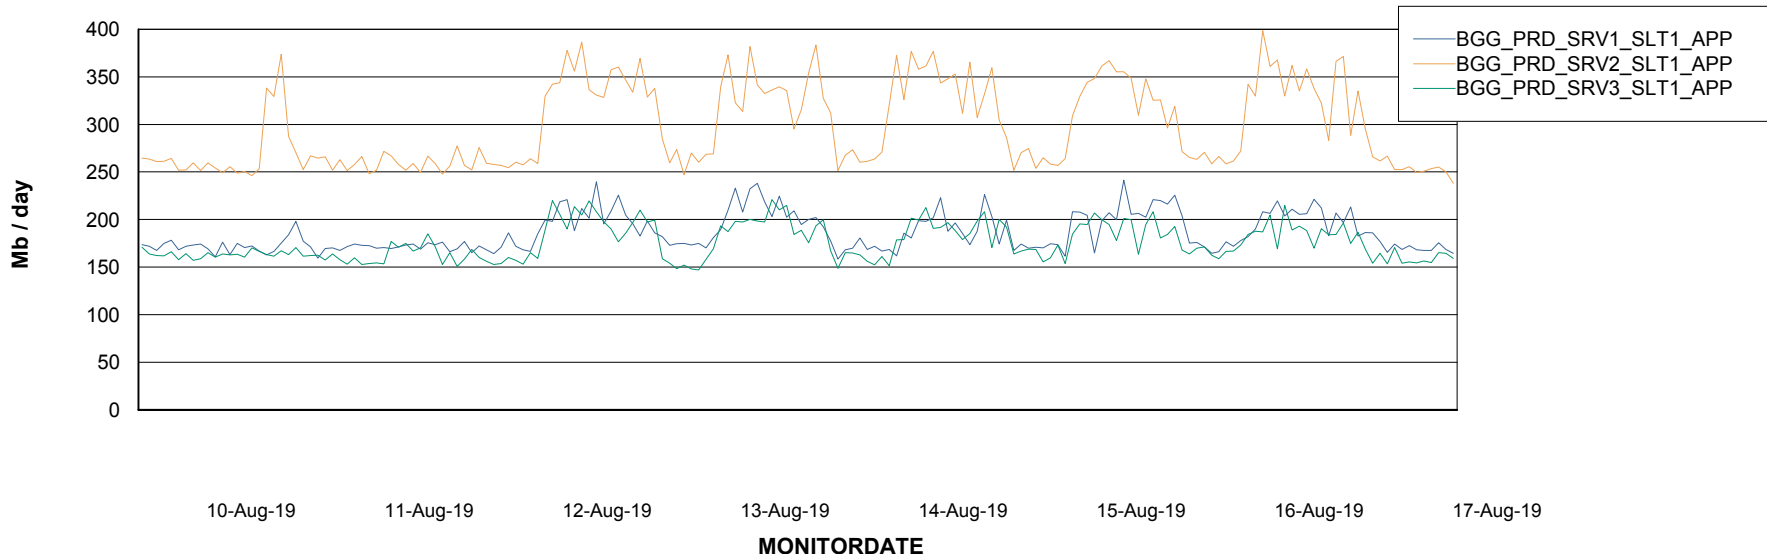

ABSSolute Application Server Services

Avg memory used per ABS Server Service