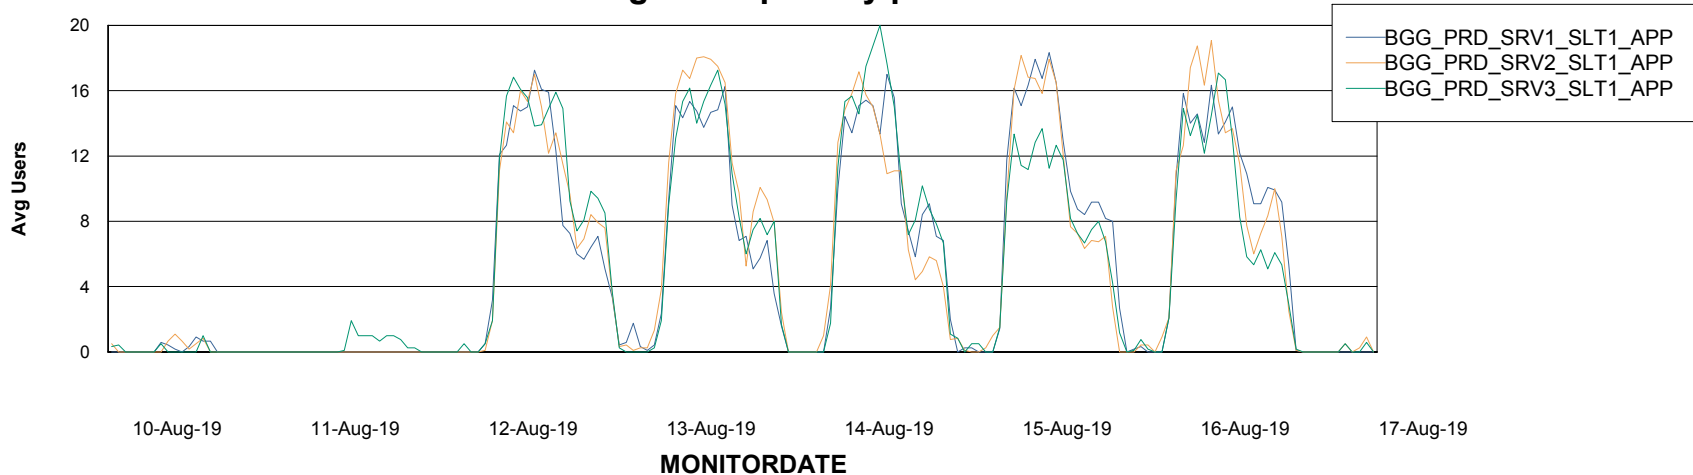

Avg users per day per ABS server