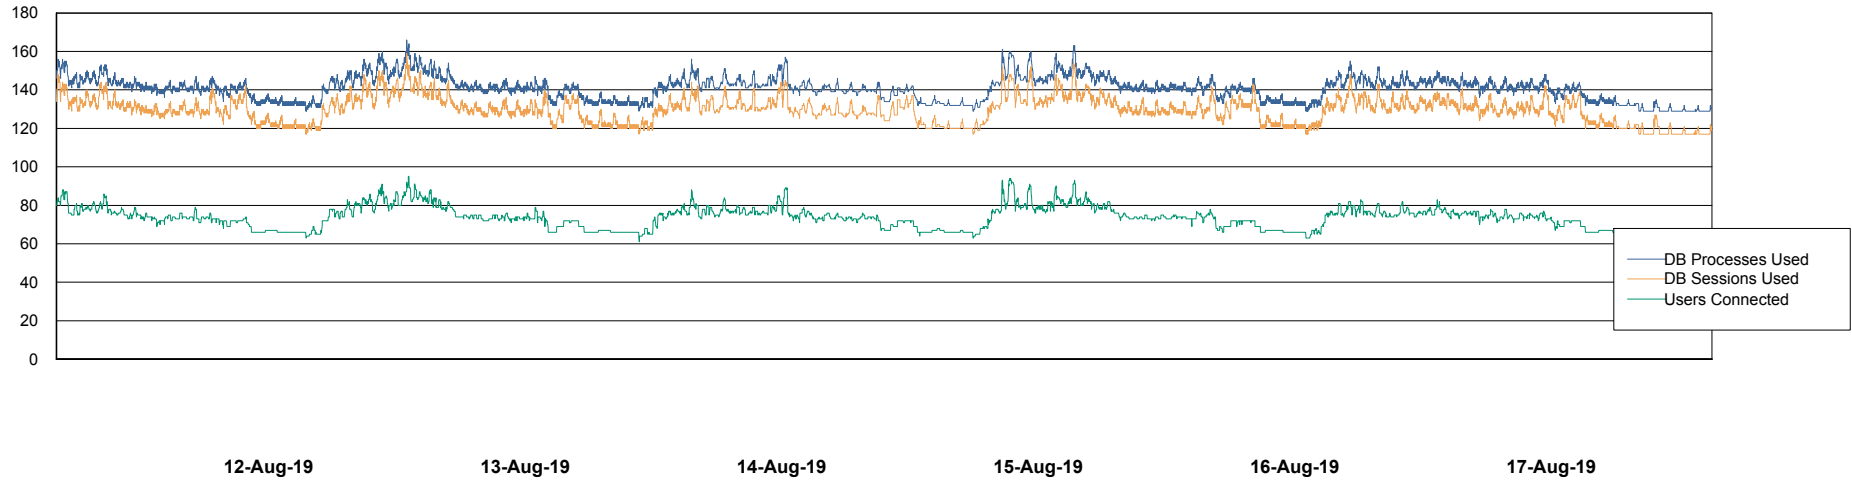

Weekly SLA Customer Report

Customer BGG_Production
Database ID 58

Database Performance BGGDB_BI

Weekly SLA Customer Report

Customer BGG_Production
Database ID 58

Database Performance BGGDB_Production

Weekly SLA Customer Report