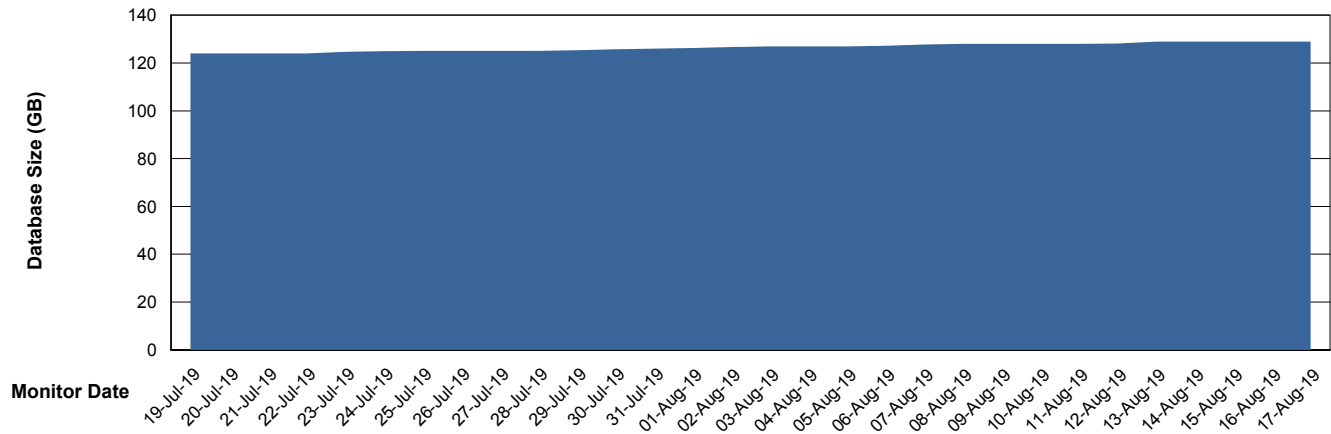

Customer BGG_Production
Database ID 58

Database Performance BGGDB_Standby

Weekly SLA Customer Report

Customer BGG_Production
Database ID 58

DATABASE SIZE BGGDB_BI

Database growth over last month

DATABASE SIZE BGGDB_Production

Database growth over last month

Weekly SLA Customer Report

Customer BGG_Production
Database ID 58

Database Tablespace		BGGDB_BI		
Date	Tablespace Name	Filesize (Gb)	Usedsize (Gb)	Percentage free
17-Aug-19	ABSDATA	28	21	25
	INDX	28	22	21
16-Aug-19	ABSDATA	28	21	25
	INDX	28	22	21
15-Aug-19	ABSDATA	28	21	25
	INDX	28	23	18
14-Aug-19	ABSDATA	28	21	25
	INDX	28	22	21
13-Aug-19	ABSDATA	28	21	25
	INDX	28	22	21
12-Aug-19	ABSDATA	28	21	25
	INDX	28	22	21
11-Aug-19	ABSDATA	28	21	25
	INDX	28	22	21