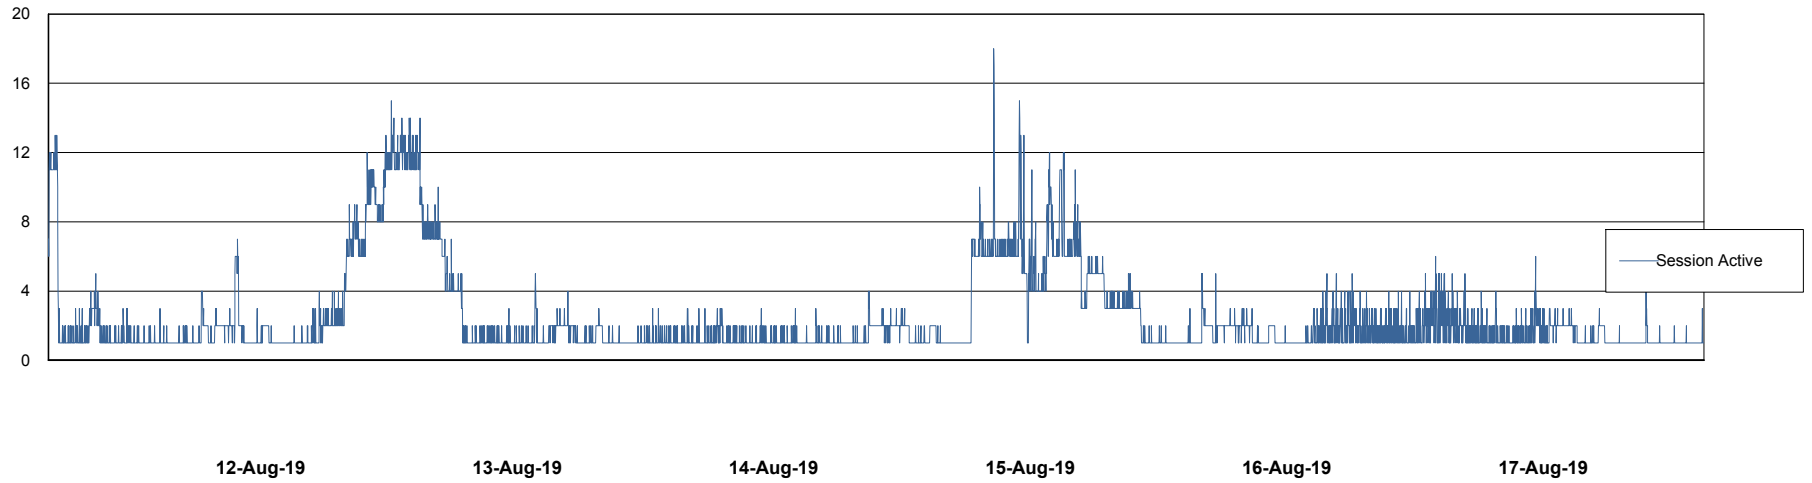

Weekly SLA Customer Report

Customer BGG_Production
Database ID 58

Database Performance BGGDB_BI

Weekly SLA Customer Report

Customer BGG_Production
Database ID 58

Database Performance BGGDB_Production

Weekly SLA Customer Report