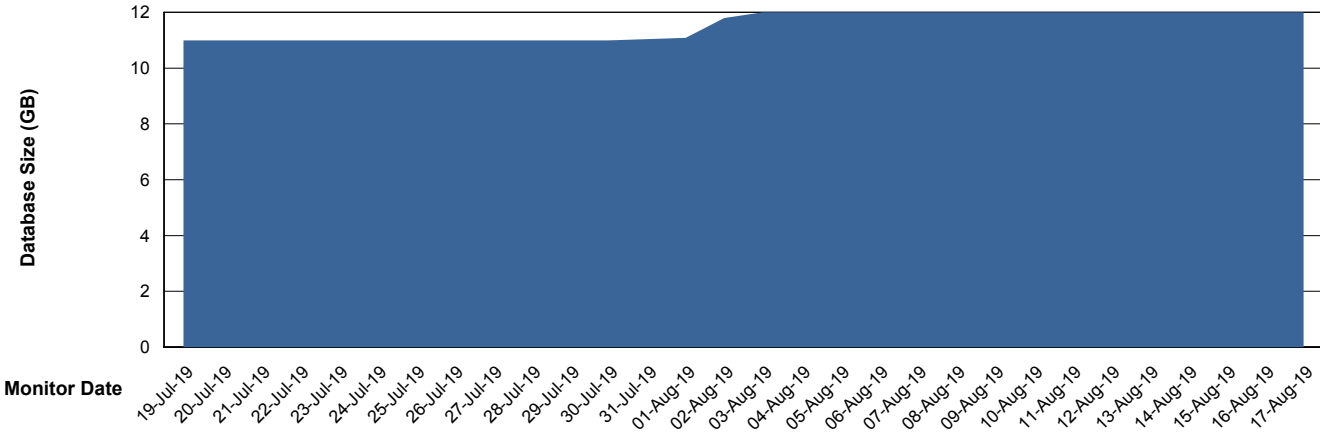

DATABASE SIZE BCMDB_ABS1 Production Database

Database growth over last month

Database Tablespace BCMDB_ABS1 Production Database

Date	Tablespace Name	Filesize (Gb)	Usedsize (Gb)	Percentage free
17-Aug-19	ABSDATA	4	3	25
	INDX	8	6	25
16-Aug-19	ABSDATA	4	3	25
	INDX	8	6	25
15-Aug-19	ABSDATA	4	3	25
	INDX	8	6	25
14-Aug-19	ABSDATA	4	3	25
	INDX	8	6	25
13-Aug-19	ABSDATA	4	3	25
	INDX	8	6	25
12-Aug-19	ABSDATA	4	3	25
	INDX	8	6	25
11-Aug-19	ABSDATA	4	3	25
	INDX	8	6	25