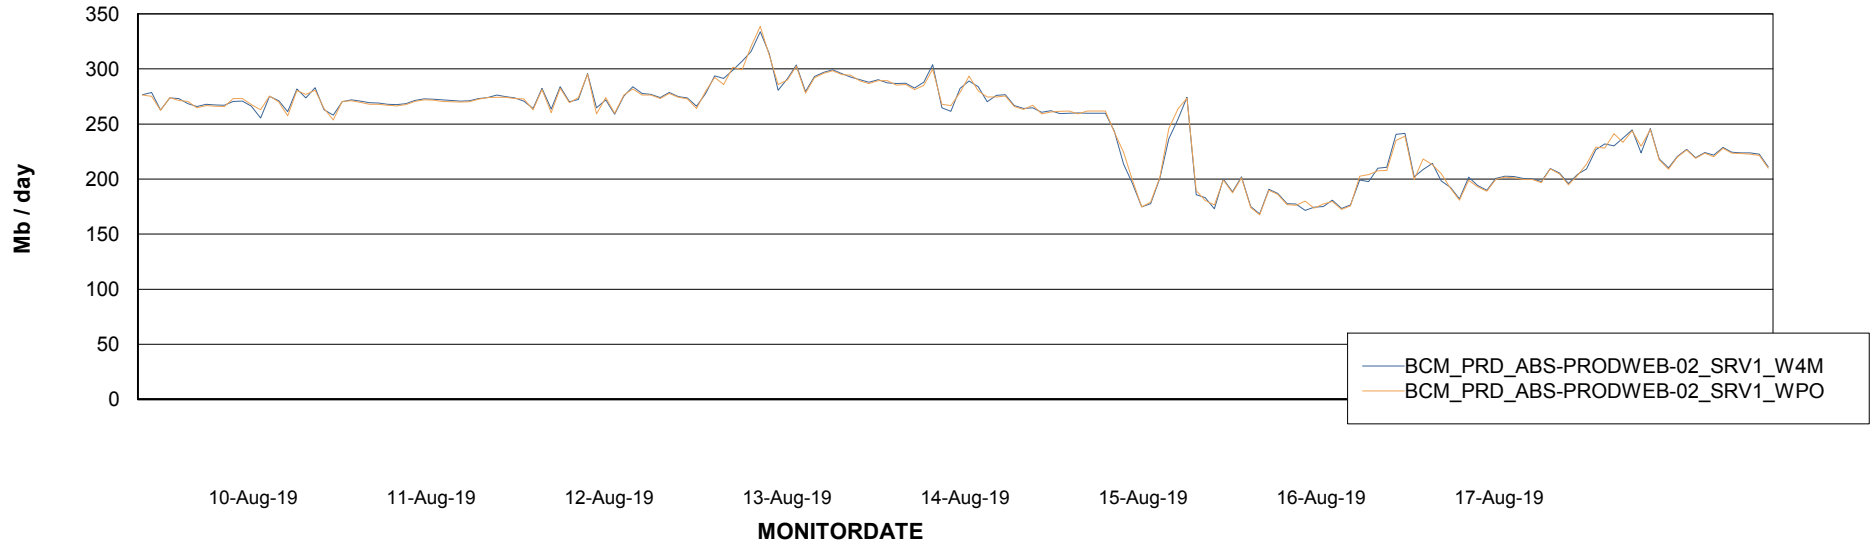

ABSolute Web Component Services

Avg memory used per ABS Web component