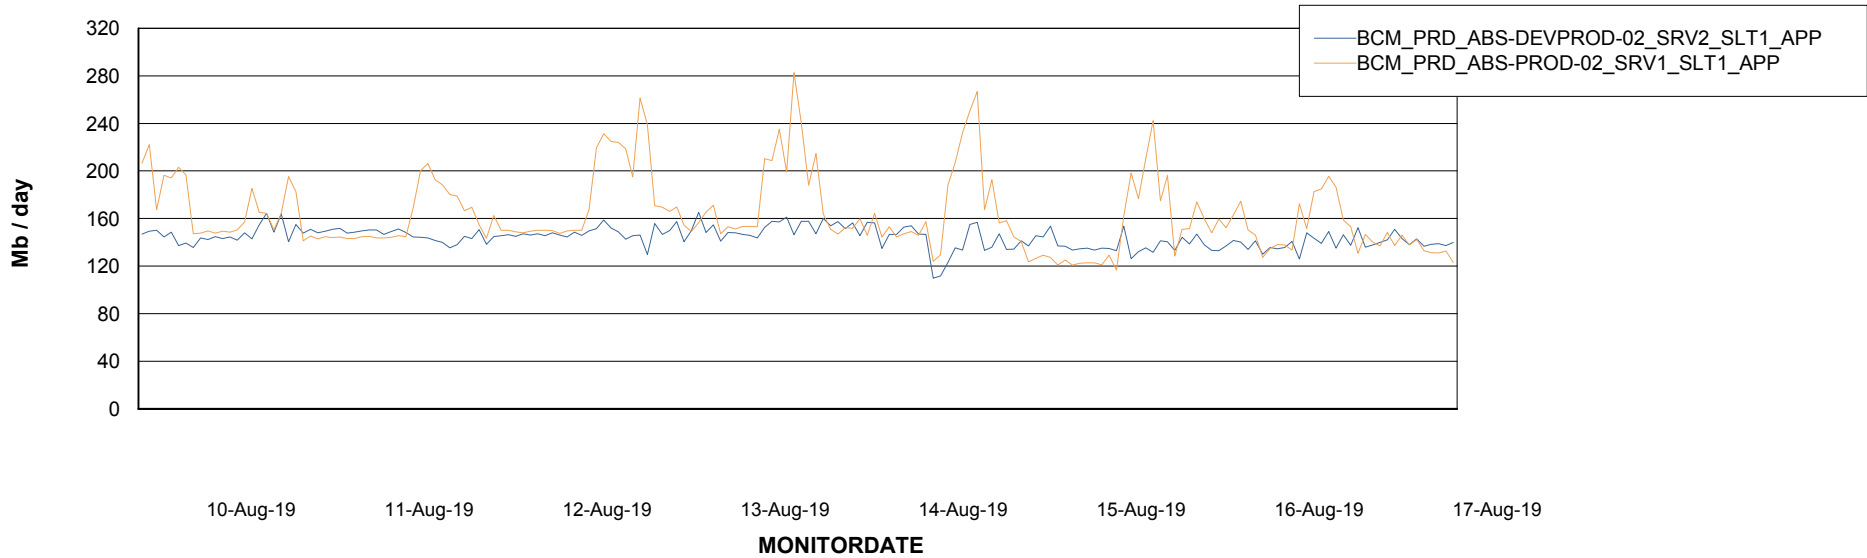

ABSSolute Application Server Services

Avg memory used per ABS Server Service