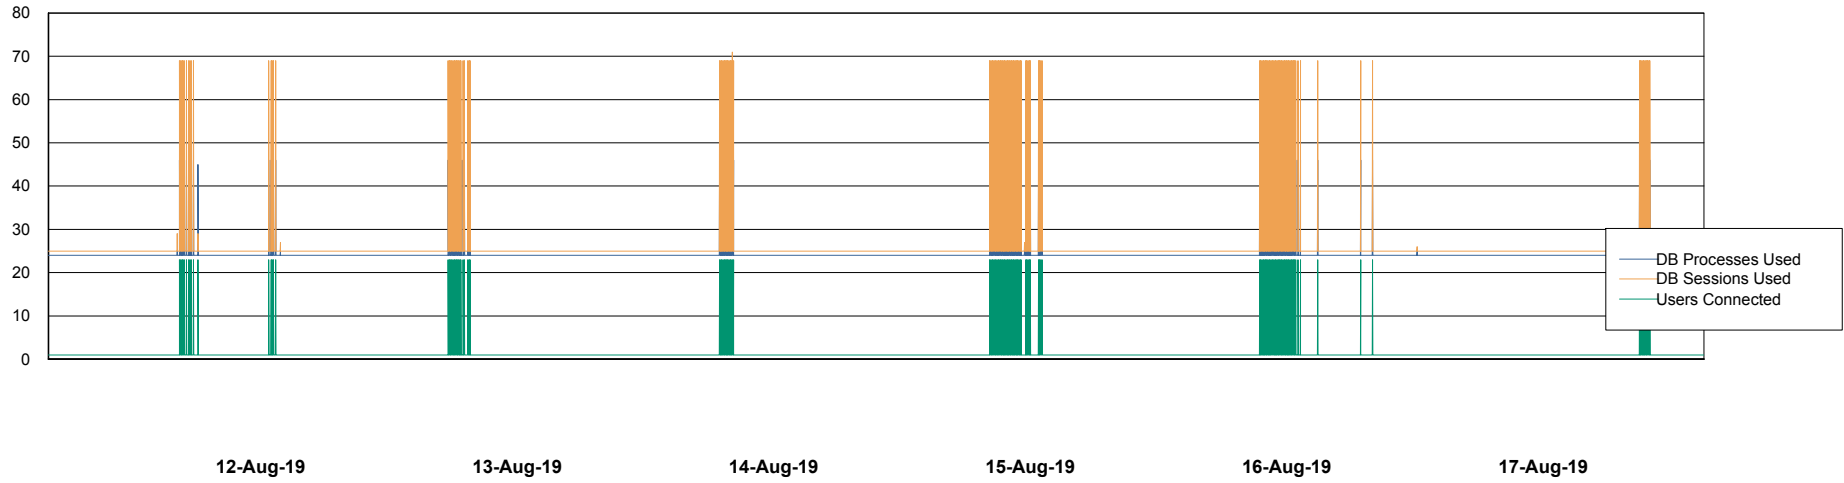

Database Performance AUJ_DB6_Standby2