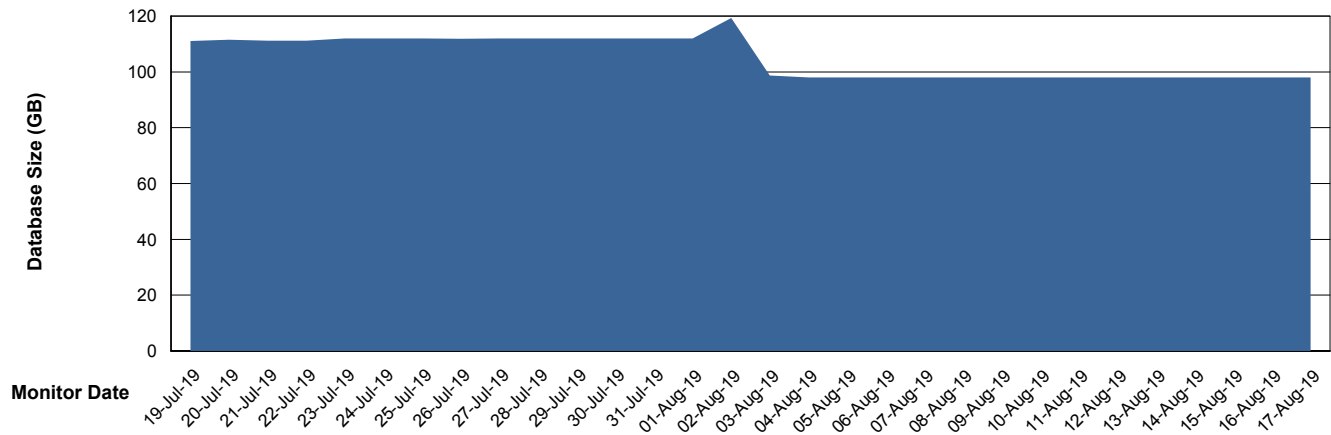

# Weekly SLA Customer Report

Customer AUJ\_Production  
 Database ID 41

DATABASE SIZE AUJ\_DB4\_Primary

Database growth over last month

DATABASE SIZE AUJDB\_BI

Database growth over last month

### Database growth over last month