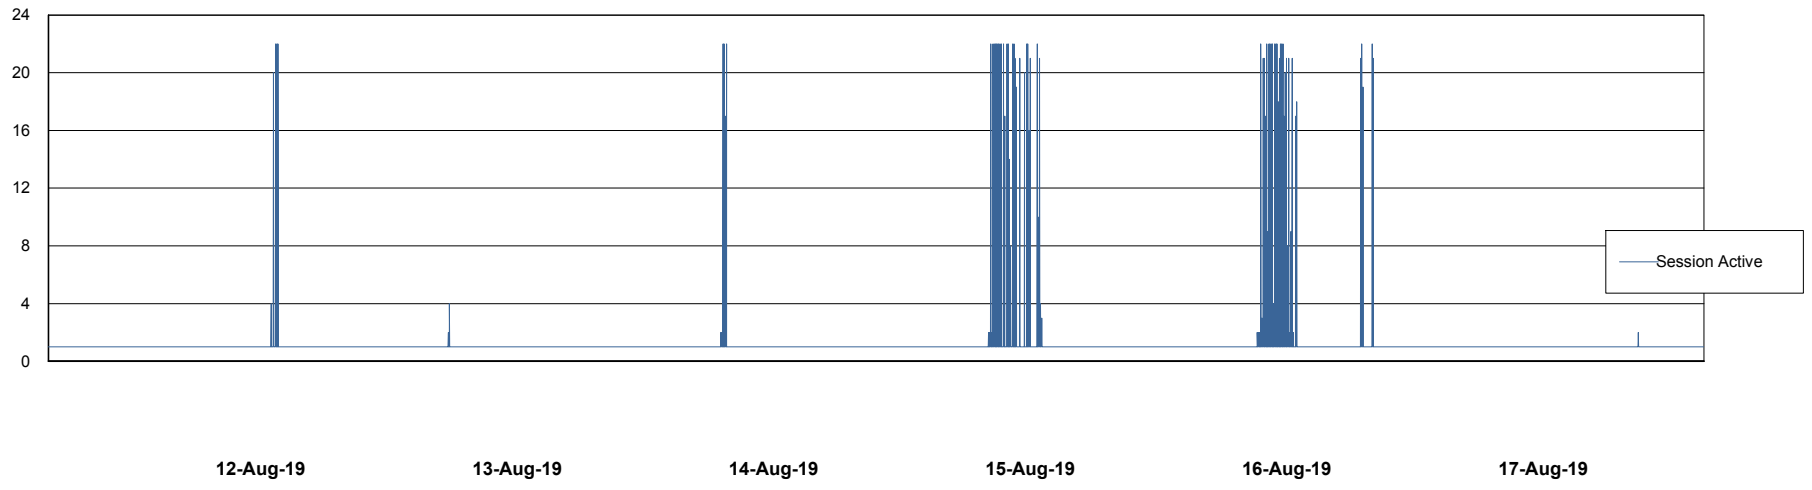

Database Performance AUJ_DB5_Standby