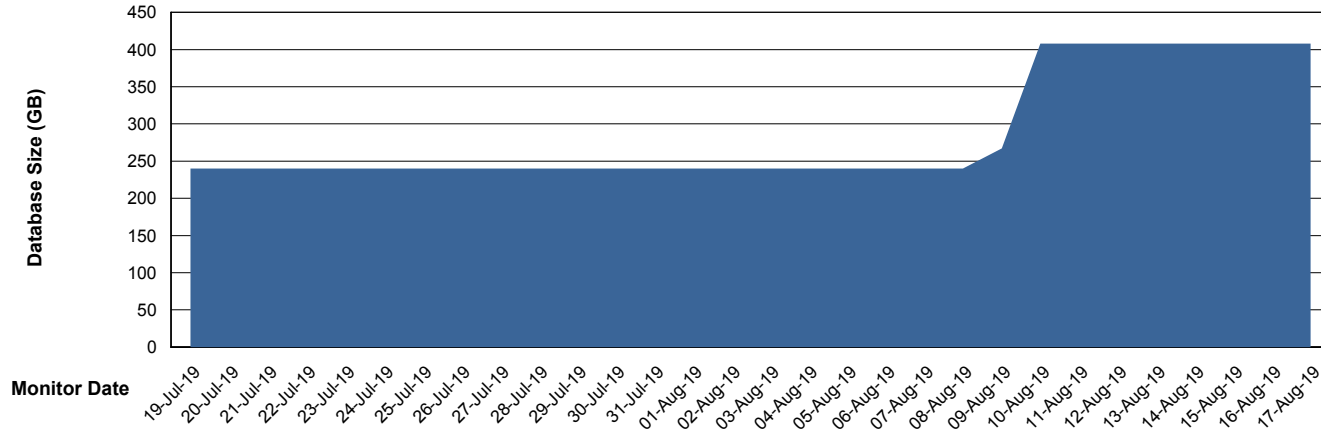

# Weekly SLA Customer Report

Customer AUJ\_Production  
 Database ID 41

DATABASE SIZE AUJ\_DB4\_Primary

Database growth over last month

DATABASE SIZE AUJDB\_BI

Database growth over last month

### Database growth over last month