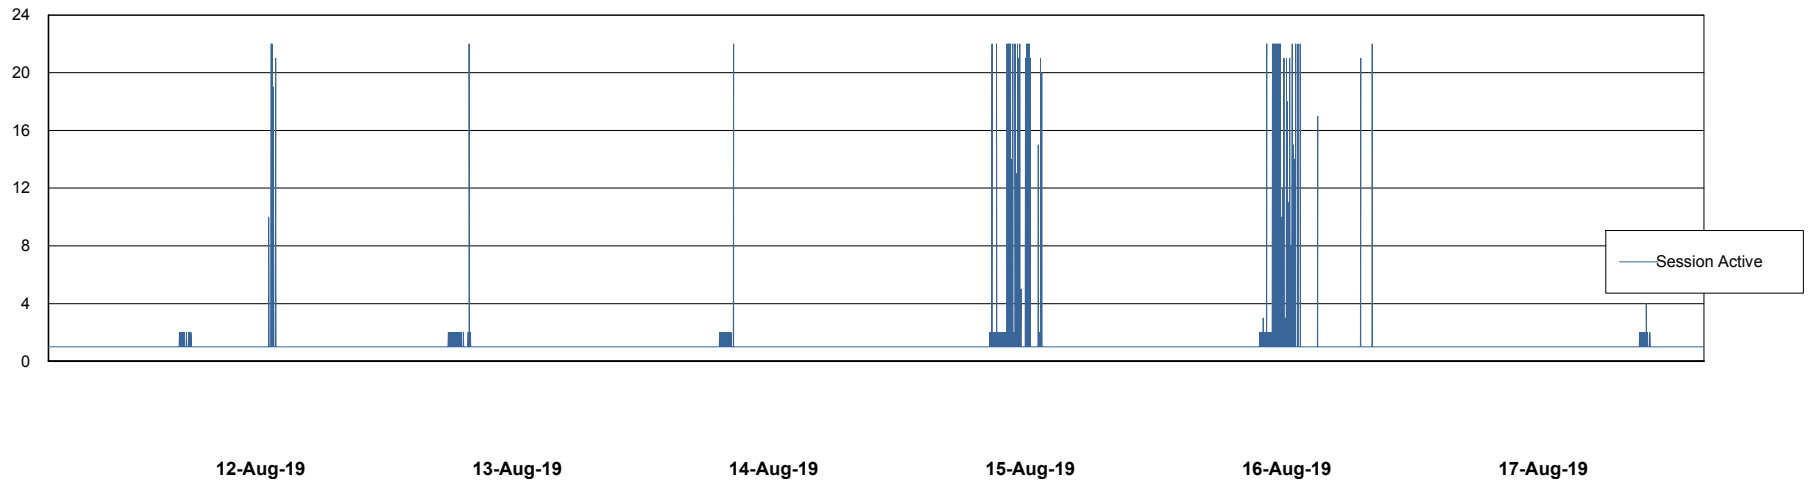

Database Performance AUJ_DB6_Standby2