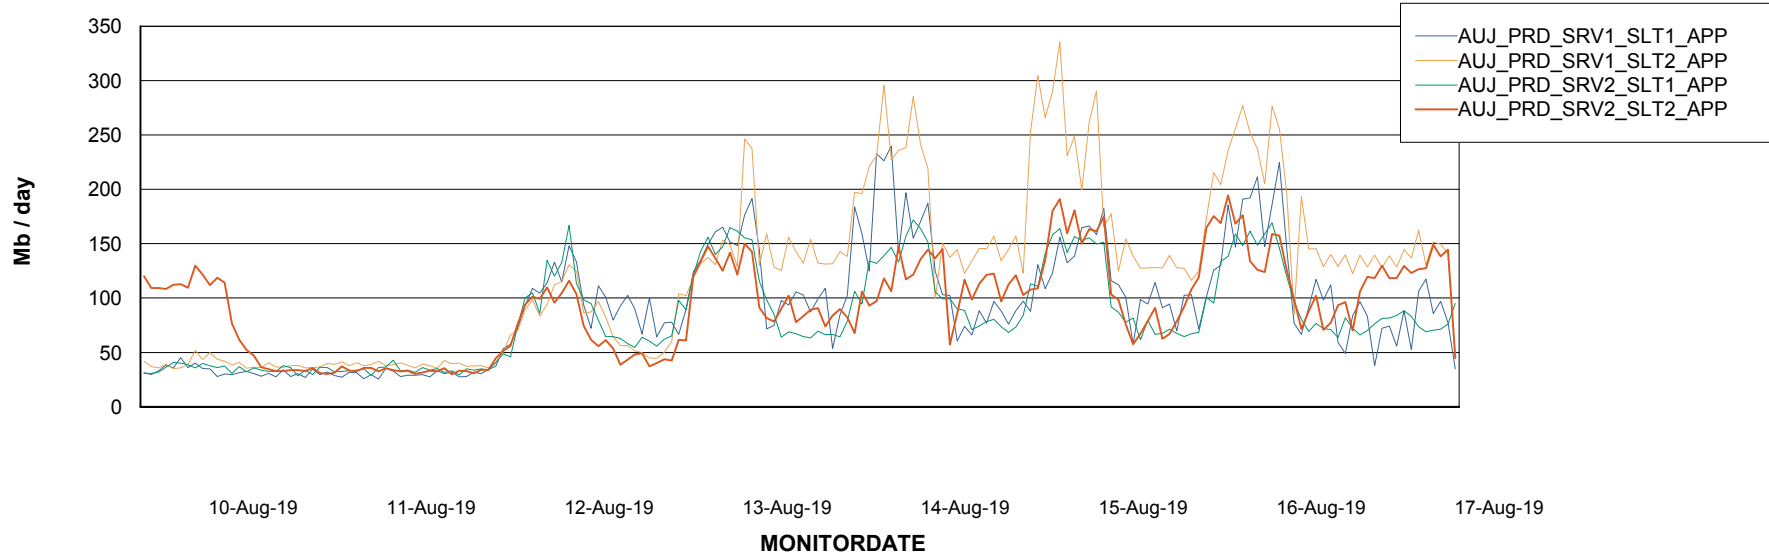

ABSSolute Application Server Services

Avg memory used per ABS Server Service