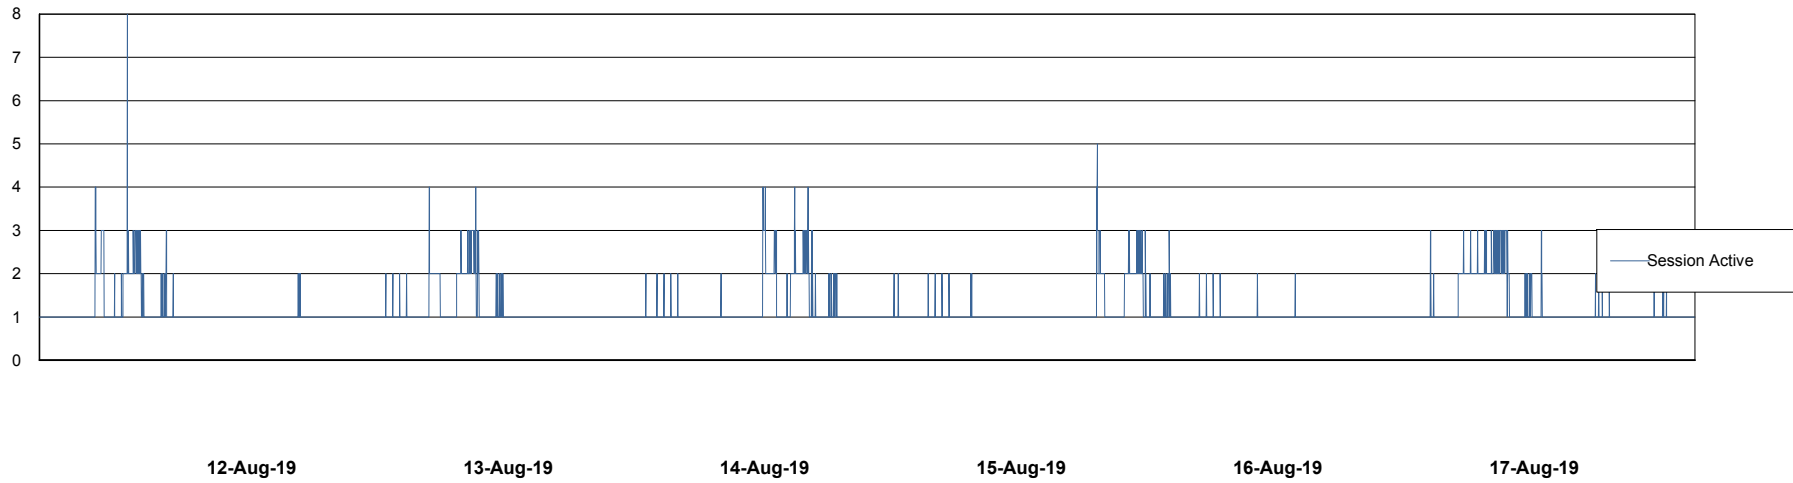

Database Performance AUJDB_BI