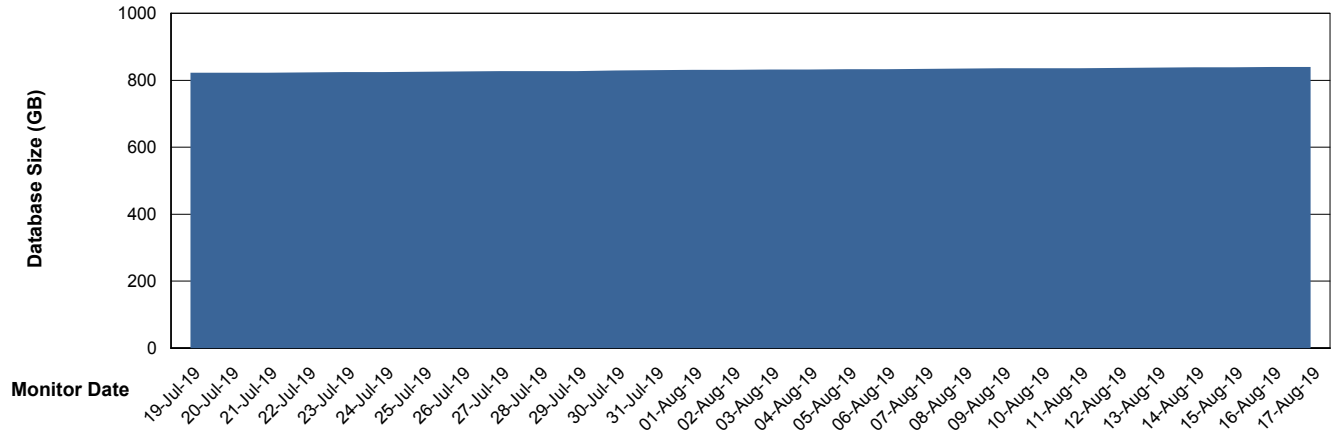

# Weekly SLA Customer Report

Customer AUJ\_Production  
 Database ID 41

DATABASE SIZE AUJ\_DB4\_Primary

Database growth over last month

DATABASE SIZE AUJDB\_BI

Database growth over last month