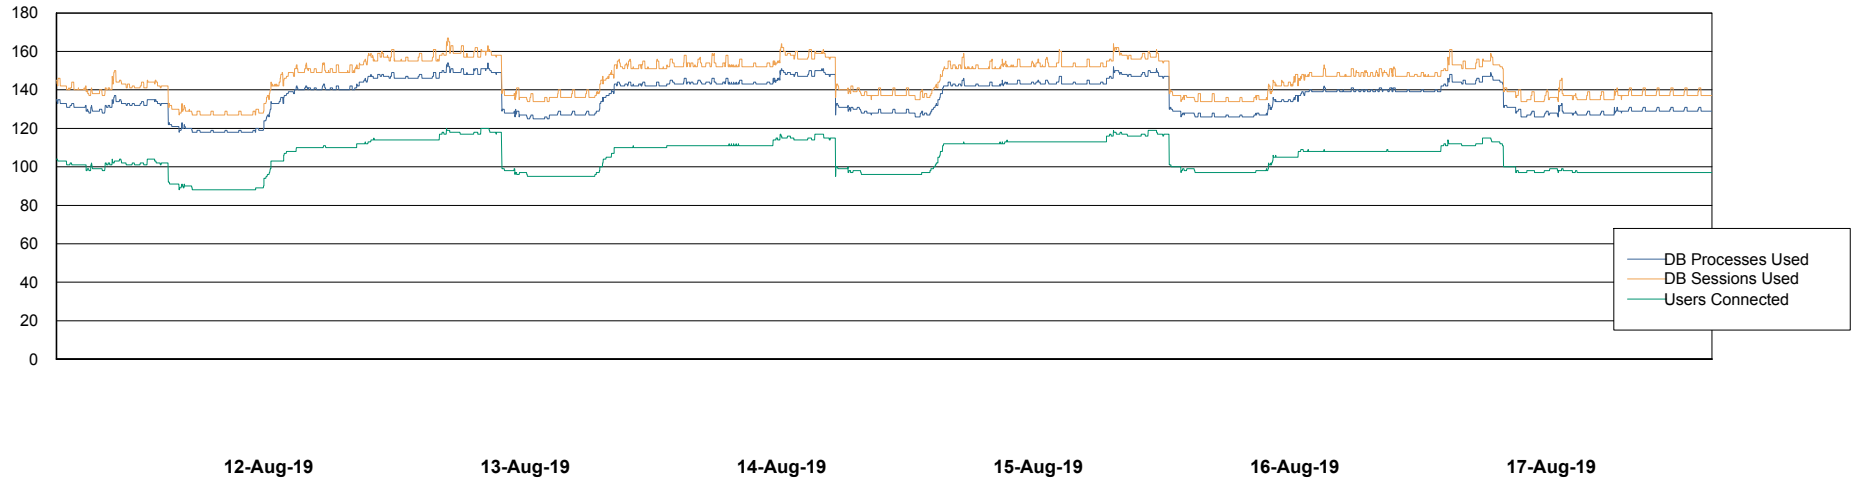

Database Performance AUJ_DB4_Primary