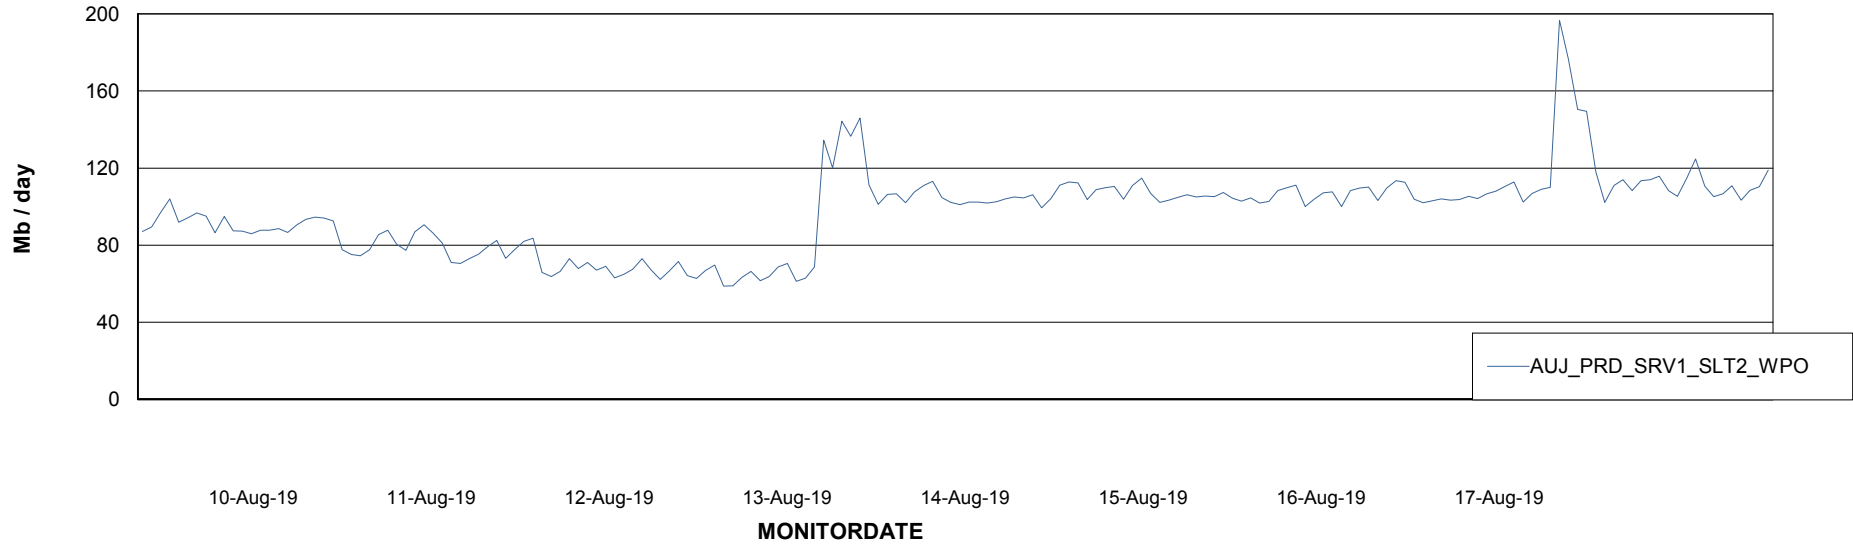

ABSSolute Web Component Services

Avg memory used per ABS Web component