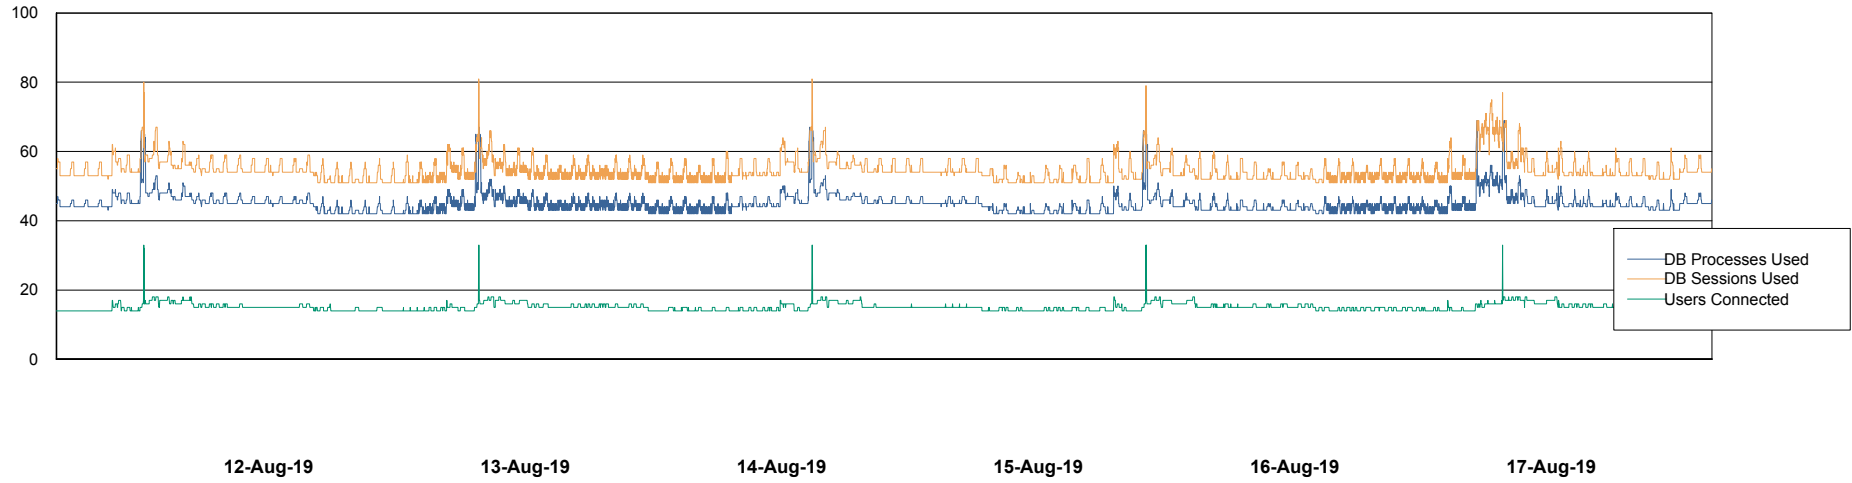

Database Performance AUJDB_BI