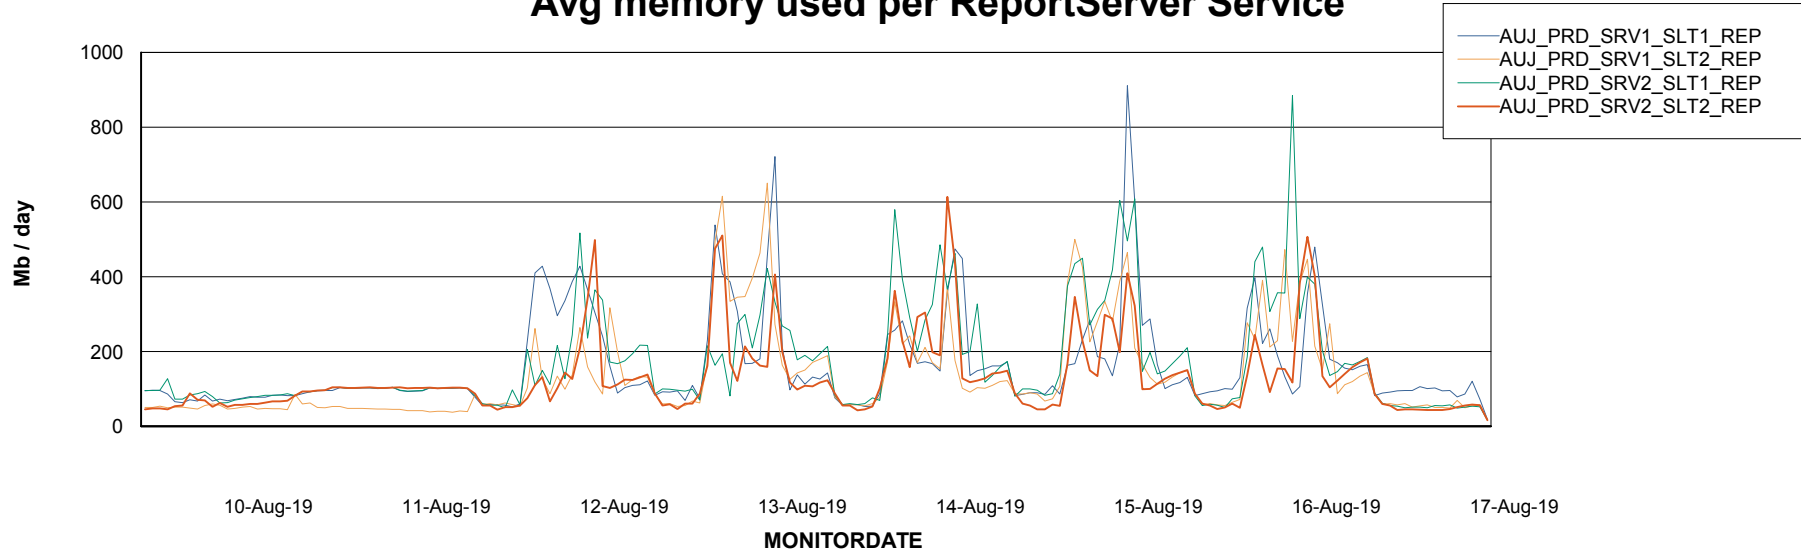

ABSSolute Application ReportServer Services

Avg memory used per ReportServer Service