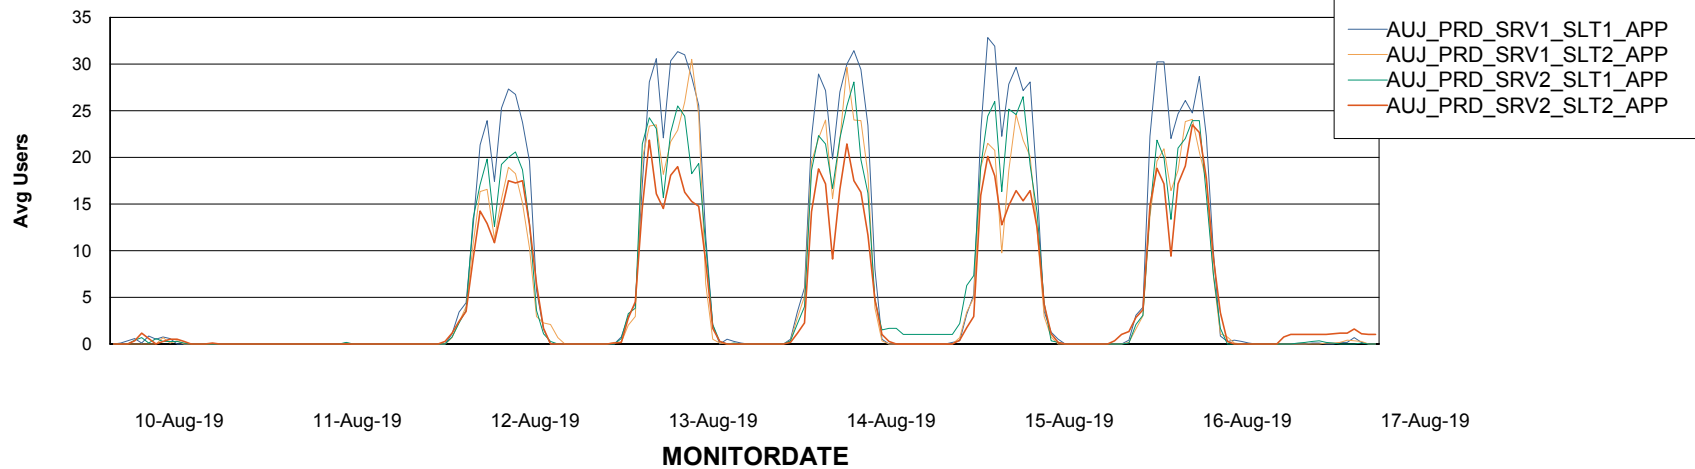

Avg users per day per ABS server