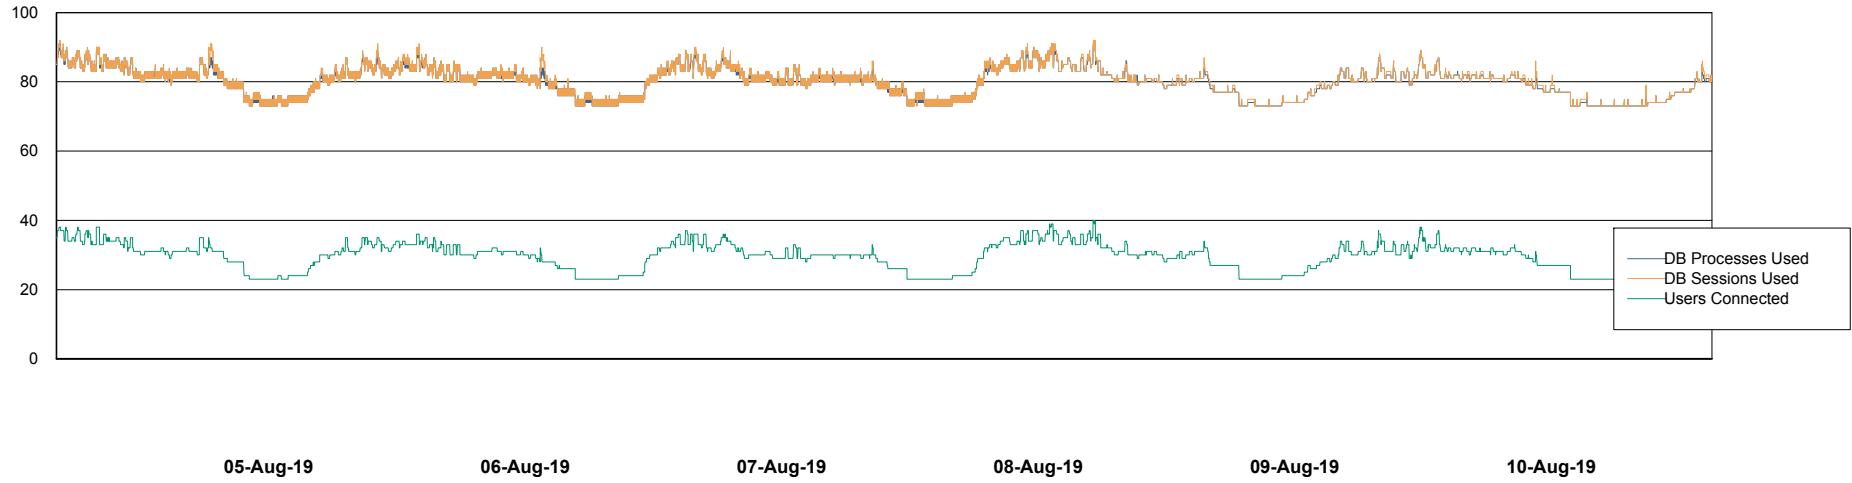

Harddisk Usage WBL_PRD_ORACLE2

	Free disk space on c: (%)	Total disk space on c: (Gb)	Free disk space on d: (%)	Total disk space on d: (Gb)	Free disk space on e: (%)	Total disk space on e: (Gb)	Free disk space on f: (%)	Total disk space on f: (Gb)
10-Aug-19	72	120	87	200	87	200	95	200
09-Aug-19	72	120	87	200	87	200	95	200
08-Aug-19	72	120	87	200	87	200	95	200
07-Aug-19	71	120	87	200	87	200	96	200
06-Aug-19	71	120	87	200	87	200	96	200
05-Aug-19	71	120	87	200	87	200	96	200
04-Aug-19	71	120	87	200	87	200	96	200

Weekly SLA Customer Report

Customer WBL_Production
Database ID 40

Database Performance WBLDB_Production

Weekly SLA Customer Report

Customer WBL_Production
Database ID 40

Database Performance WBLDB_Standby

Weekly SLA Customer Report