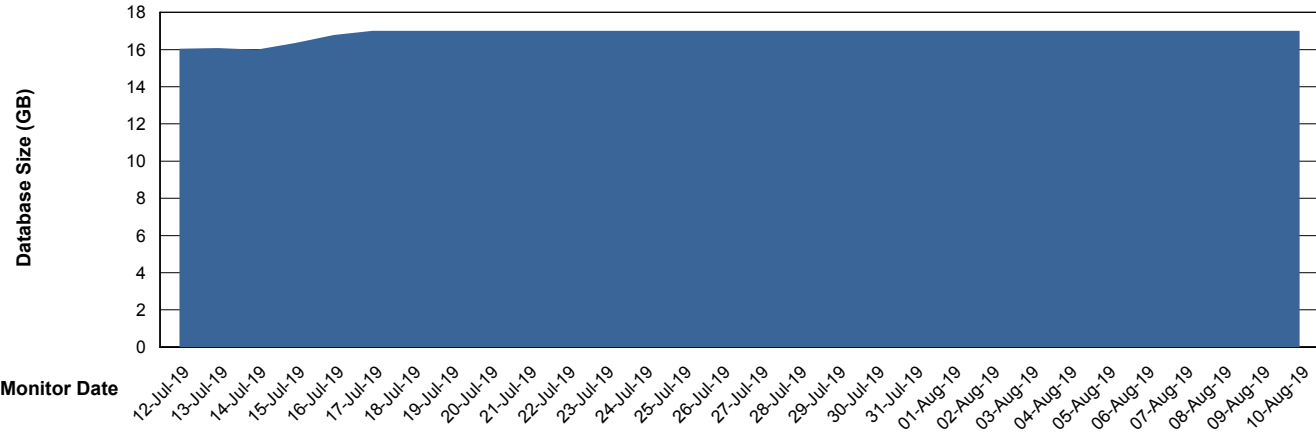

Weekly SLA Customer Report

Customer WBL_Production
Database ID 40

Database Performance WBLDB_Production

Weekly SLA Customer Report

Customer WBL_Production
Database ID 40

Database Performance WBLDB_Standby

Weekly SLA Customer Report

Customer WBL_Production
 Database ID 40

DATABASE SIZE WBLDB_Production

Database growth over last month

Database Tablespace WBLDB_Production

Date	Tablespace Name	Filesize (Gb)	Usedsize (Gb)	Percentage free
10-Aug-19	ABSDATA	9	6	33
	INDX	12	9	25
09-Aug-19	ABSDATA	9	6	33
	INDX	12	9	25
08-Aug-19	ABSDATA	9	6	33
	INDX	12	8	33
07-Aug-19	ABSDATA	9	6	33
	INDX	12	8	33
06-Aug-19	ABSDATA	9	6	33
	INDX	12	8	33
05-Aug-19	ABSDATA	9	6	33
	INDX	12	8	33
04-Aug-19	ABSDATA	9	6	33
	INDX	12	8	33